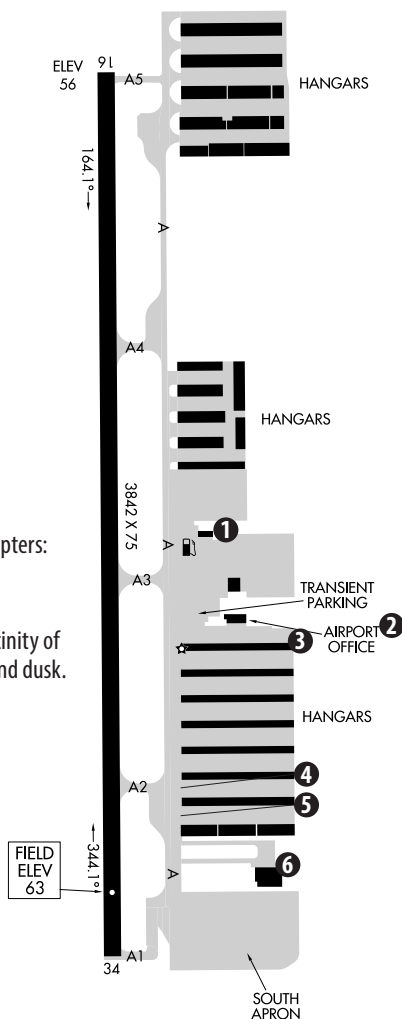

AUBURN MUNICIPAL AIRPORT (S50)

CTAF/UNICOM
122.975

AIRPORT REMARKS

- Fuel 100LL 24 Hours
  Credit Card (Self Service)
  JET A- Contact Cascade Helicopters:
  206-767-5290.
- Ultralights prohibited.
- Be alert, wildlife on and in vicinity of
  airport, birds present dawn and dusk.

BUSINESSES

1. 1 Classic Helicopters
2. 2 Rainier Flight Service
   Spanaflight
3. 3 Evergreen Airworks
4. 4 Zalen
5. 5 Paladin Aerospace
6. 6 Cascade Helicopters

122°14.0'W

AIRPORT DATA

CTAF: 122.975

SayWeather: 122.8

(3 Clicks for SayWeather Report)

Seattle TRACON: 206-214-4722

On the Ground at S50: 123.85

Air (SEA South Flow): 119.2

Air (SEA North Flow): 125.9

Runway Length/Width: 3,842' x 75

Asphalt Strength: 12,500 lbs single wheel axle

Navigation Aids:

RWY 16: REIL, VASI GLIDE ANGLE 4.5°

RWY 34: REIL, VASI GLIDE ANGLE 4.0°

Instrument Approach: RNAV (GPS)-A

Runway Lights: Medium Intensity

Taxiway Lights: Medium Intensity