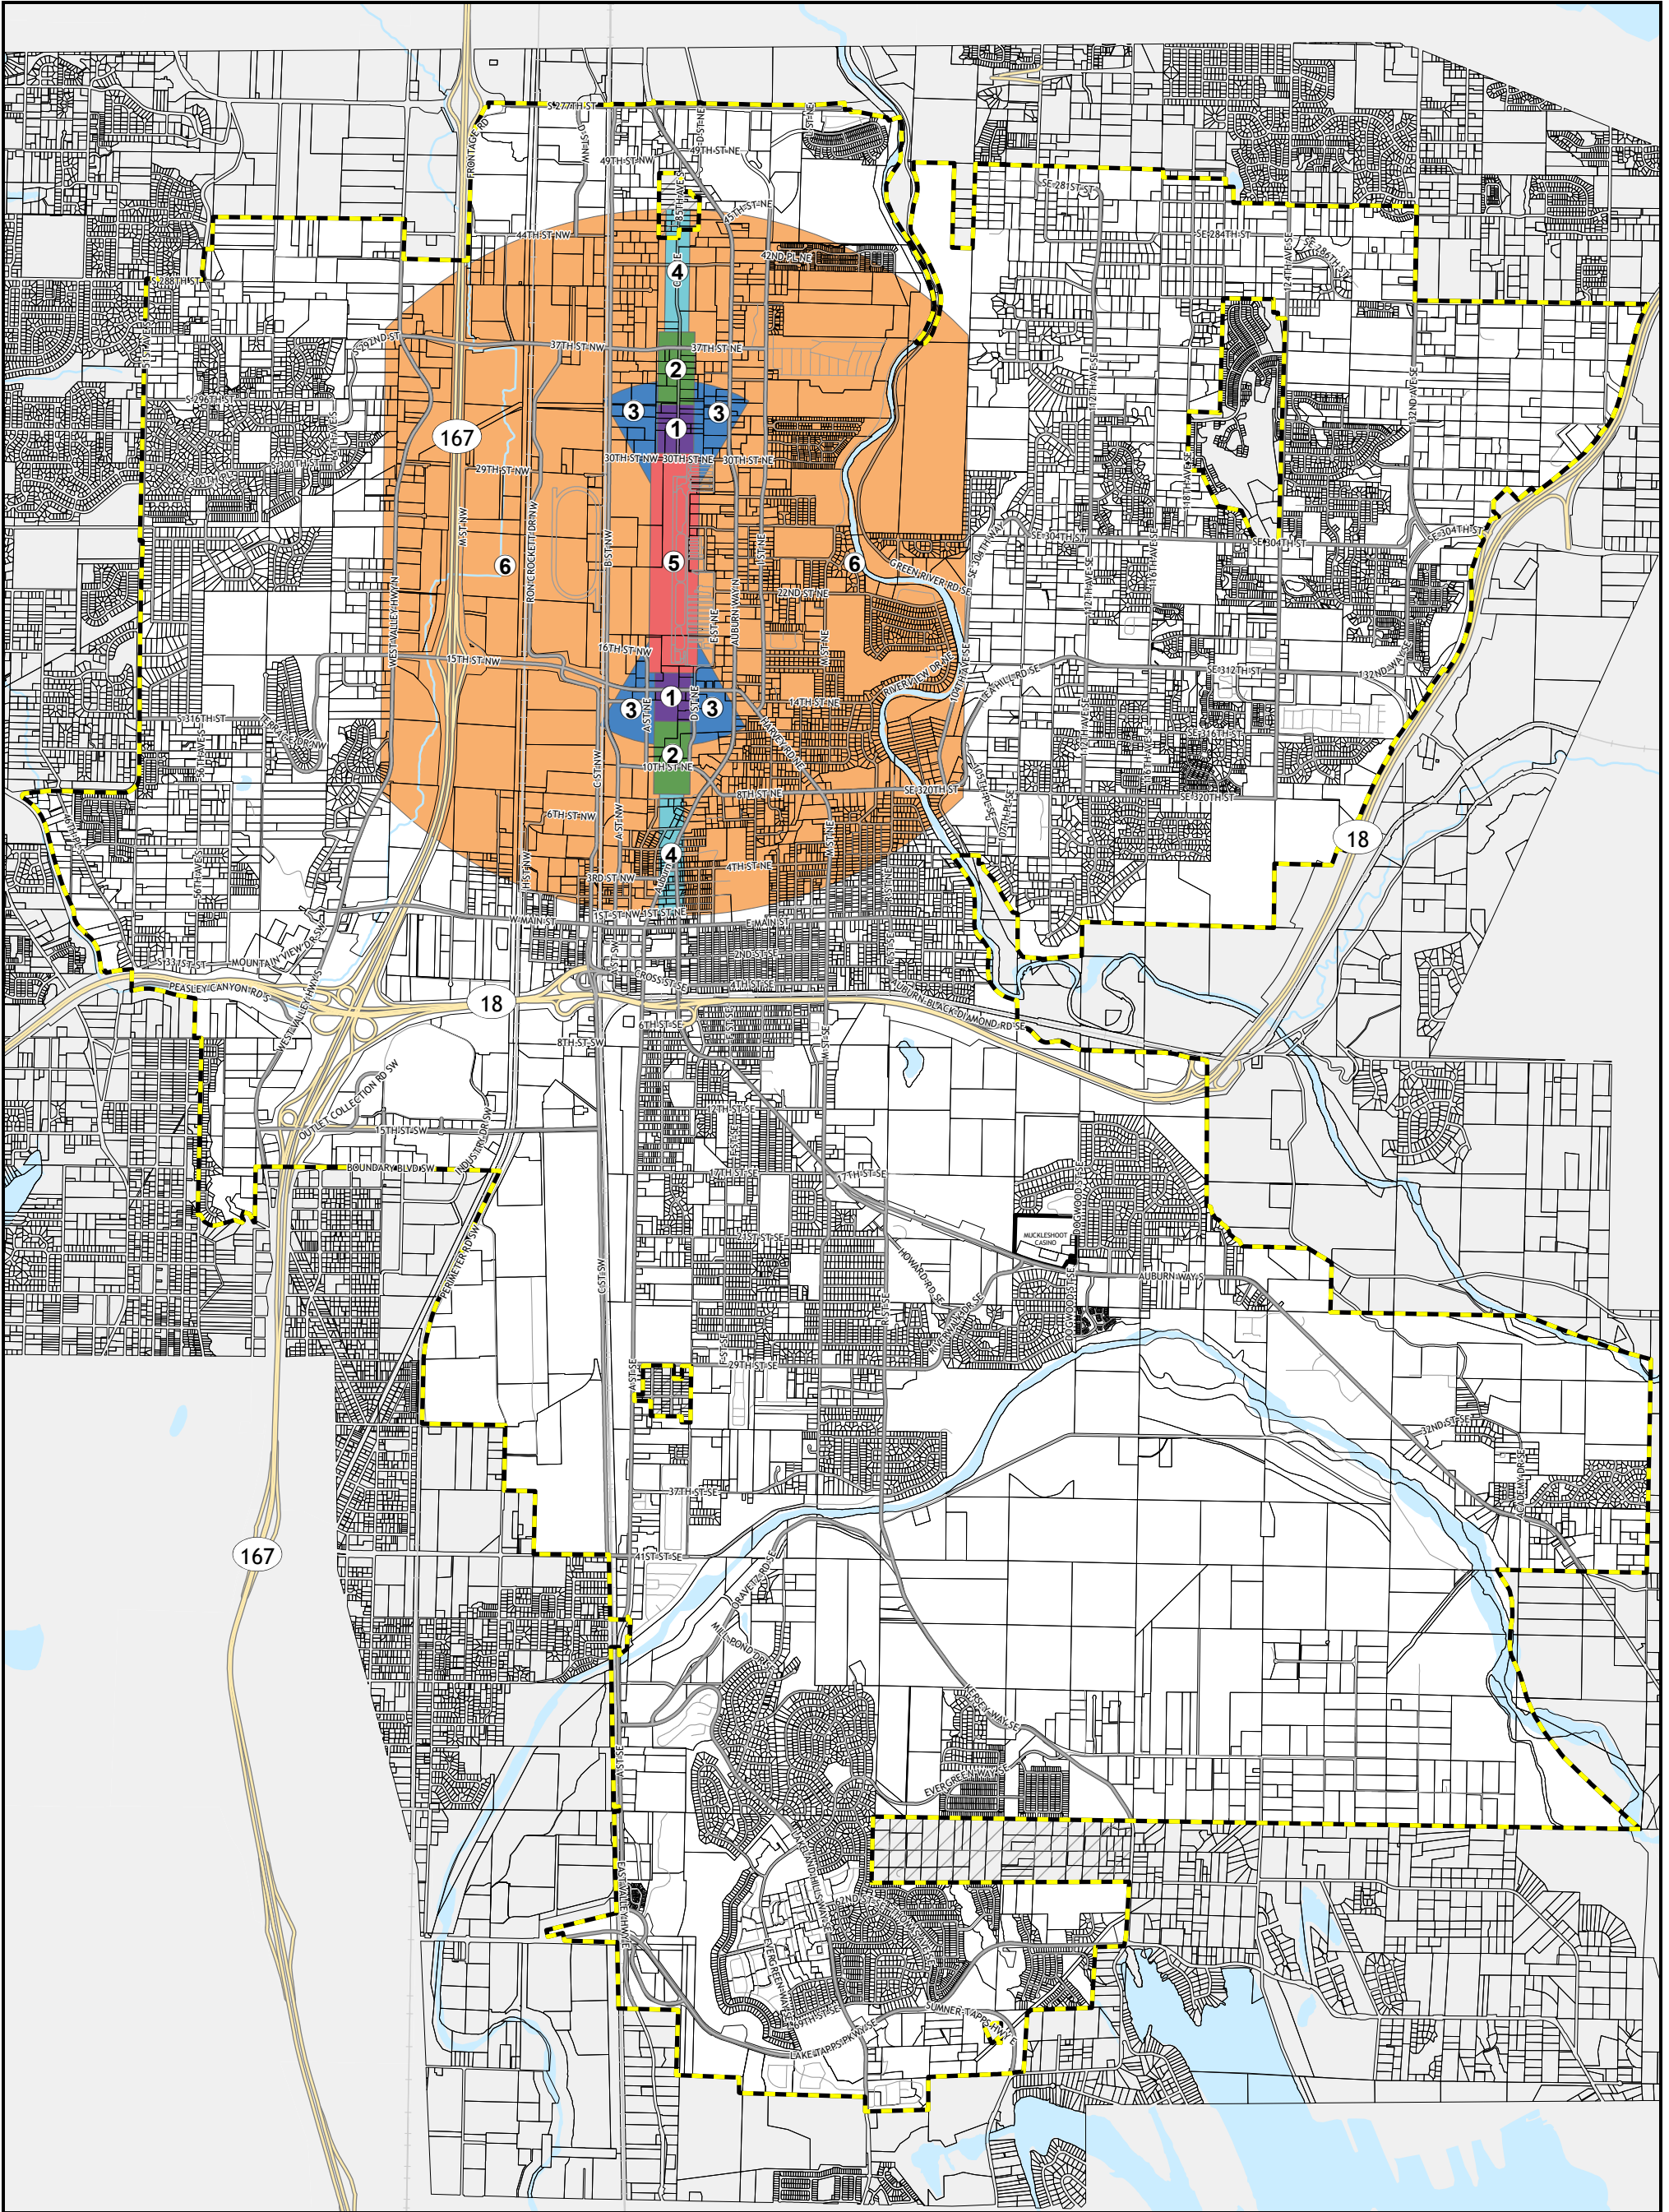

Auburn Airport Overlay

- Airport Overlays**
- █ Runway Overlay Zone 1
 - █ Inner Safety Zone 2
 - █ Inner Turning Zone 3
 - █ Outer Safety Zone 4
 - █ Sideline Safety Zone 5
 - █ Airport Operations Zone 6
 - Auburn City Limits
 - Potential Annexation Areas
 - █ Water Features

Printed On: 1/10/2022
Map ID: 6196

Information shown is for general reference purposes only and does not necessarily represent exact geographic or cartographic data as mapped. The City of Auburn makes no warranty as to its accuracy.