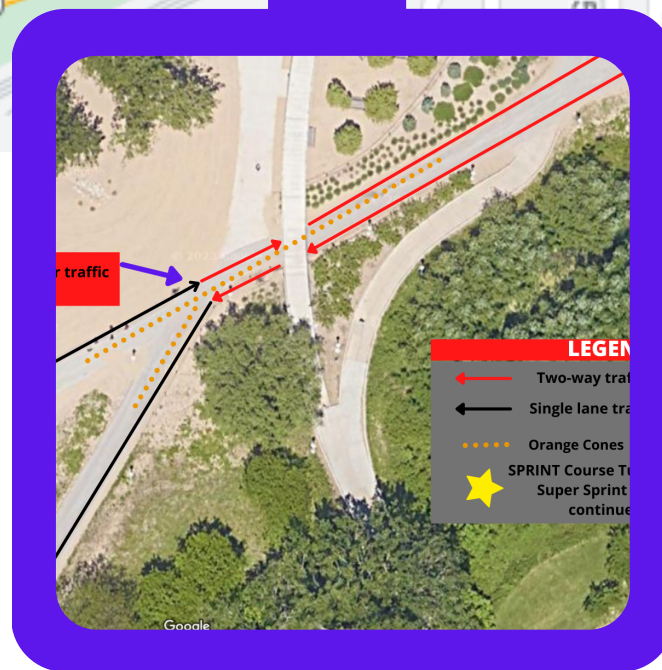

# Olympic Run Course 10k (3 laps)

## TIPS

Stay to the **LEFT**  
of the path at all times

Park open to the Public

See T2 Map  
for more detail

## LEGEND

T2 &  
Finish

Transition #2 - Edgewater Park

- Run direction
- Run direction - caution 2-way traffic
- Important Course Note
- Water stop
- Run Turn Around
- Music

Edgewater Park Beach House  
7600 Cleveland Memorial Shoreway, Cleveland OH

See Run  
Course  
Detail for  
more