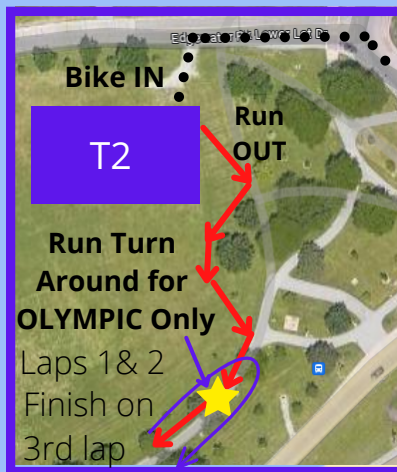

# Olympic Run Course 10k (3 laps)

## TIPS

Stay to the **LEFT**  
of the path at all times

Park open to the Public

See T2 Map  
for more detail

## LEGEND

T2 &  
Finish

Transition #2 - Edgewater Park

- Run direction
- Run direction - caution 2-way traffic
- Important Course Note
- Water stop
- Run Turn Around
- Music

Edgewater Park Beach House  
7600 Cleveland Memorial Shoreway, Cleveland OH

See Run  
Course  
Detail for  
more