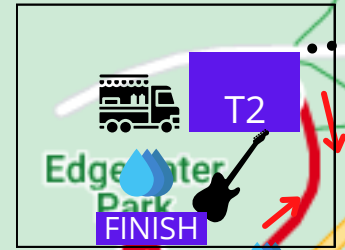

Super Sprint Run Course 3k (1 lap)

TIPS

Stay to the **LEFT**
of the path at all times

Park open to the Public

See Transition 2 / Finish Line
Detail for more

Script Sign
water Park

**2 - way run traffic
stay LEFT**

LEGEND

- T2 & Finish** Transition #2 - Edgewater Park
- Run direction
- Run direction - caution 2-way traffic
- Important Course Note
- Water stop
- Music
- Food Trucks

Edgewater Park Beach House
7600 Cleveland Memorial Shoreway, Cleveland OH

- Two-way traf
- Single lane tra
- Orange Cones
- SPRINT Course Tt
- Super Sprint continue

See Run Course
Detail Map
for more