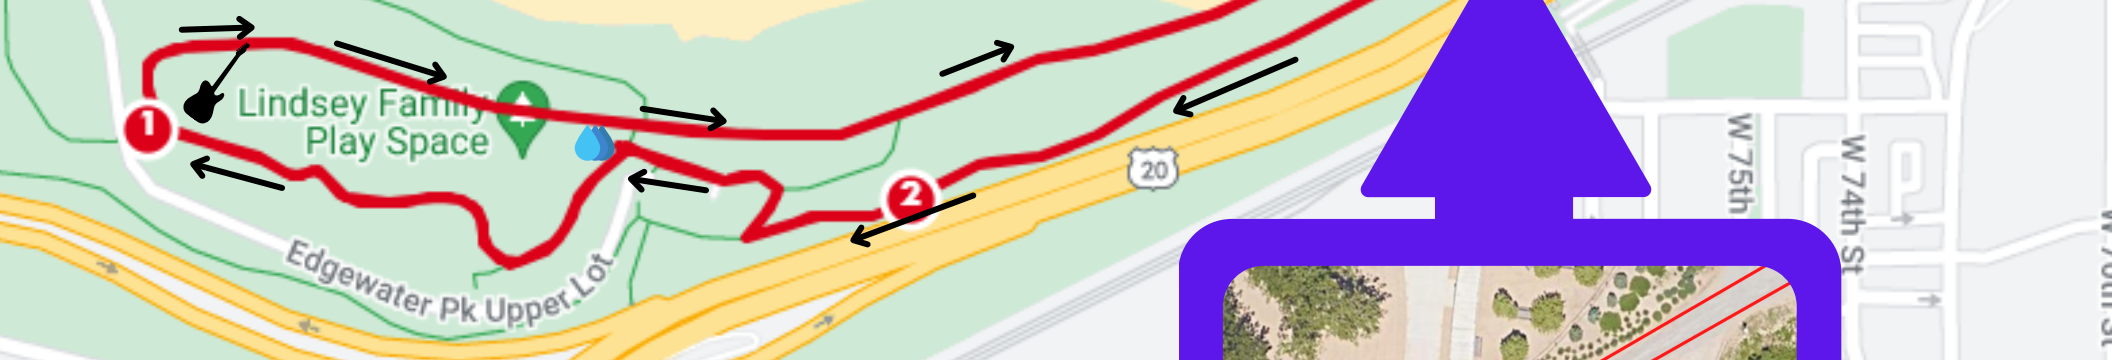

Super Sprint Run Course 3k (1 lap)

TIPS

Stay to the **LEFT**
of the path at all times

Park open to the Public

See Transition 2 / Finish Line
Detail for more

Script Sign
water Park

**2 - way run traffic
stay LEFT**

LEGEND

- T2 & Finish** Transition #2 - Edgewater Park
- Run direction
- Run direction - caution 2-way traffic
- Important Course Note
- Water stop
- Music
- Food Trucks

Edgewater Park Beach House
7600 Cleveland Memorial Shoreway, Cleveland OH

- Two-way traf
- Single lane tra
- Orange Cones
- SPRINT Course Tt
- Super Sprint continue

See Run Course
Detail Map
for more