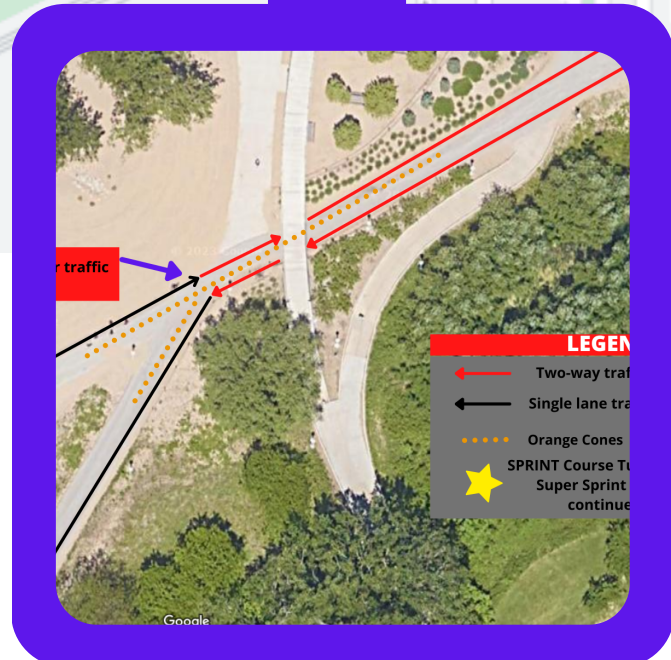

Super Sprint Run Course 3k (1 lap)

TIPS

Stay to the **LEFT**
of the path at all times

Park open to the Public

See Transition 2 / Finish Line
Detail for more

Script Sign
water Park

**2 - way run traffic
stay LEFT**

LEGEND

- T2 & Finish** Transition #2 - Edgewater Park
- Run direction
- Run direction - caution 2-way traffic
- Important Course Note
- Water stop
- Music
- Food Trucks

Edgewater Park Beach House
7600 Cleveland Memorial Shoreway, Cleveland OH

- Two-way traf
- Single lane tra
- Orange Cones
- SPRINT Course Tt
- Super Sprint continue

See Run Course
Detail Map
for more