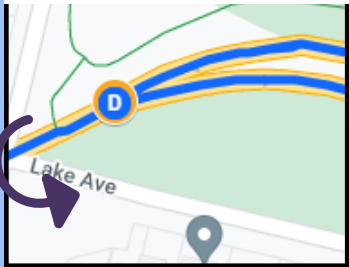

# Sprint Bike Course

Distance approx 12.1 mi  
Elevation Gain 510 ft

- Westbound on the Shoreway to the West Turn-around
- Once Eastbound, pass W. 73rd Street to exit at S. Marginal Rd. East Turn-around
- Re-enter the Shoreway Westbound and continue past Edgewater Park to the West Turn-around (1 complete loop)
- Once Eastbound for the **2nd time** exit the Shoreway at W. 73rd into Edgewater Park (Stay in Left Lane)

West Turn-around Detail

W. 73rd Detail

East Turn-around Detail