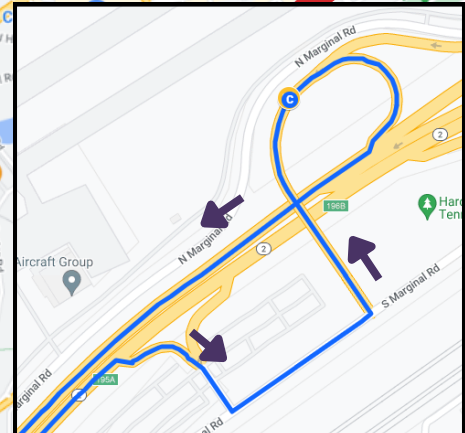

# Sprint Bike Course

Distance approx 12.1 mi  
Elevation Gain 510 ft

- Westbound on the Shoreway to the West Turn-around
- Once Eastbound, pass W. 73rd Street to exit at S. Marginal Rd. East Turn-around
- Re-enter the Shoreway Westbound and continue past Edgewater Park to the West Turn-around (1 complete loop)
- Once Eastbound for the **2nd time** exit the Shoreway at W. 73rd into Edgewater Park (Stay in Left Lane)

West Turn-around Detail

W. 73rd Detail

East Turn-around Detail