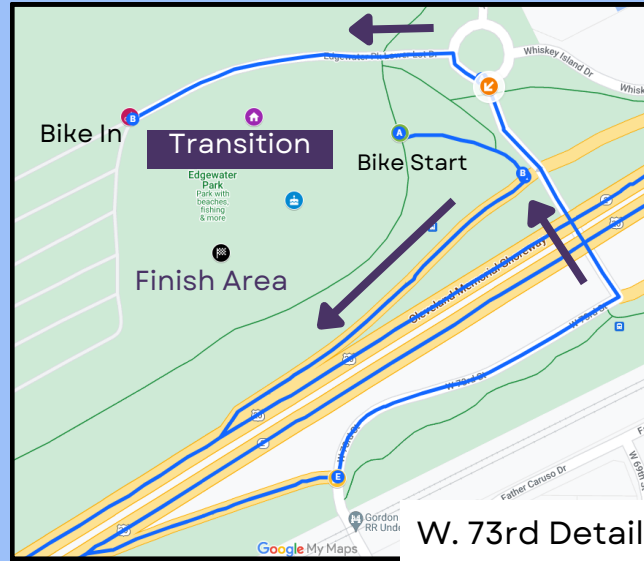

# Sprint Bike Course

Distance approx 12.1 mi  
Elevation Gain 510 ft

- Westbound on the Shoreway to the West Turn-around
- Once Eastbound, pass W. 73rd Street to exit at S. Marginal Rd. East Turn-around
- Re-enter the Shoreway Westbound and continue past Edgewater Park to the West Turn-around (1 complete loop)
- Once Eastbound for the **2nd time** exit the Shoreway at W. 73rd into Edgewater Park (Stay in Left Lane)

West Turn-around Detail

W. 73rd Detail

East Turn-around Detail