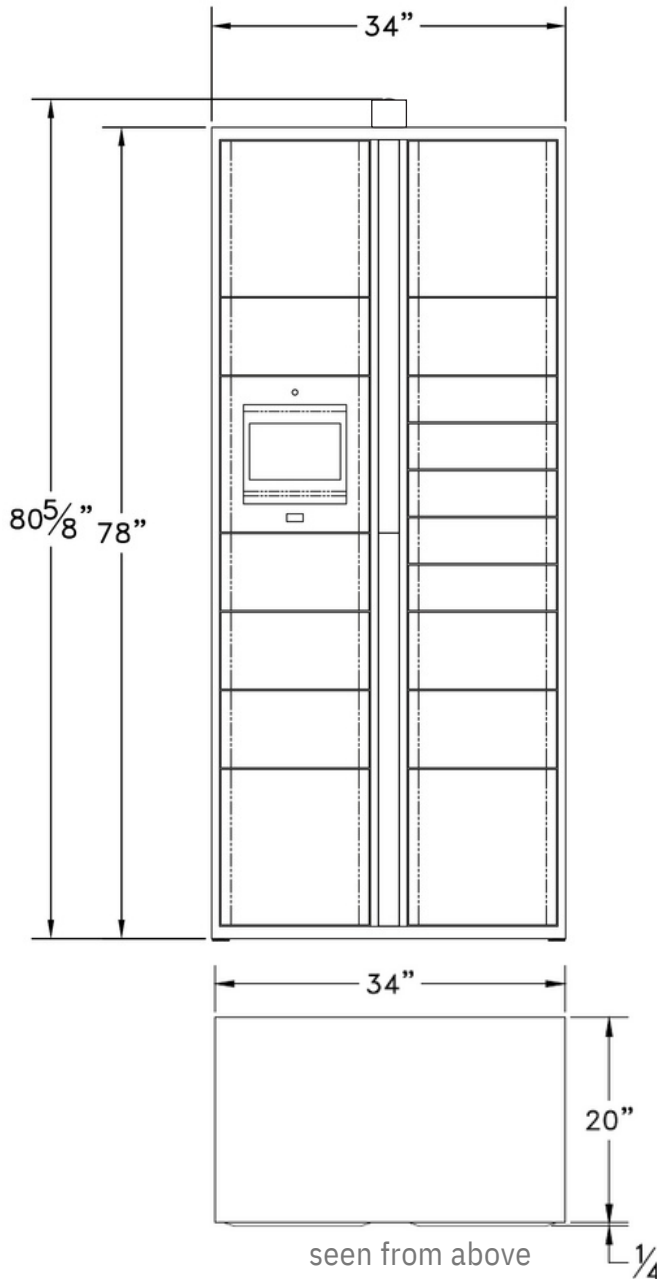

TECHNICAL SHEET

16 Door Controller

Size	H	W	D
	2048 mm 80 5 / 8 in	864 mm 34 in	500 mm 20 in

Box size	H W	
	92 mm 318 mm 3 5/8 in 12 1/2 in	Small
	168 mm 318 mm 6 5/8 in 12 1/2 in	Medium
	362 mm 318 mm 14 1/4 in 12 1/2 in	Large

Voltage	110V / 7A
----------------	-----------

Temperature	Inside Locker: -5°F to 122°F / -15°C to 50°C
	Outside Locker: -40°F to 122°F / -40°C to 50°C

Gross Weight	300 LBS
---------------------	---------

Materials	Interior: Steel Exterior: Galvanized steel
------------------	--

IP Class	Interior: None Exterior: IP65
-----------------	---------------------------------

PARCEL ONE

Code # **PC16**