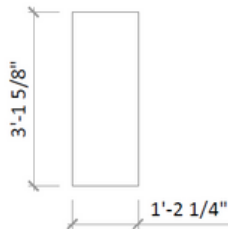

MASTER TECHNICAL SHEET

PARCEL ONE

Parcel One

350 Harry Walker Pkwy N – Unit 8, Newmarket ON

Sales and Consultations: sales@parcelone.ca

+1 866-999-5386