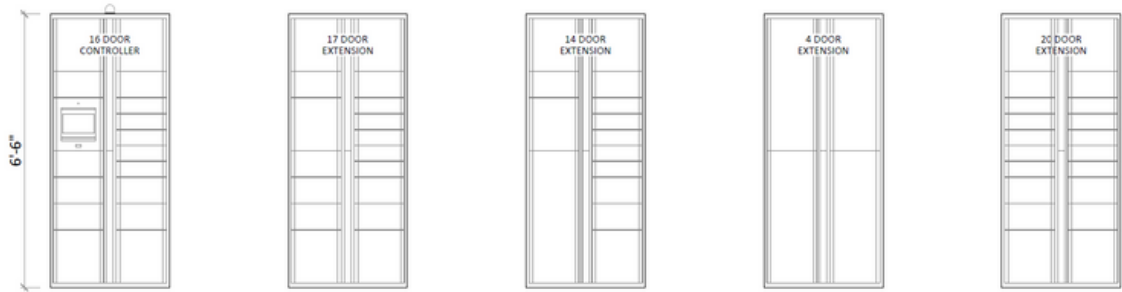

MASTER TECHNICAL SHEET

PARCEL ONE

Parcel One

350 Harry Walker Pkwy N – Unit 8, Newmarket ON

Sales and Consultations: sales@parcelone.ca

+1 866-999-5386