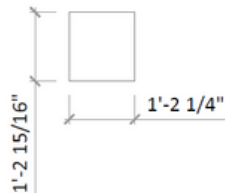

MASTER TECHNICAL SHEET

PARCEL ONE

Parcel One

350 Harry Walker Pkwy N – Unit 8, Newmarket ON

Sales and Consultations: sales@parcelone.ca

+1 866-999-5386