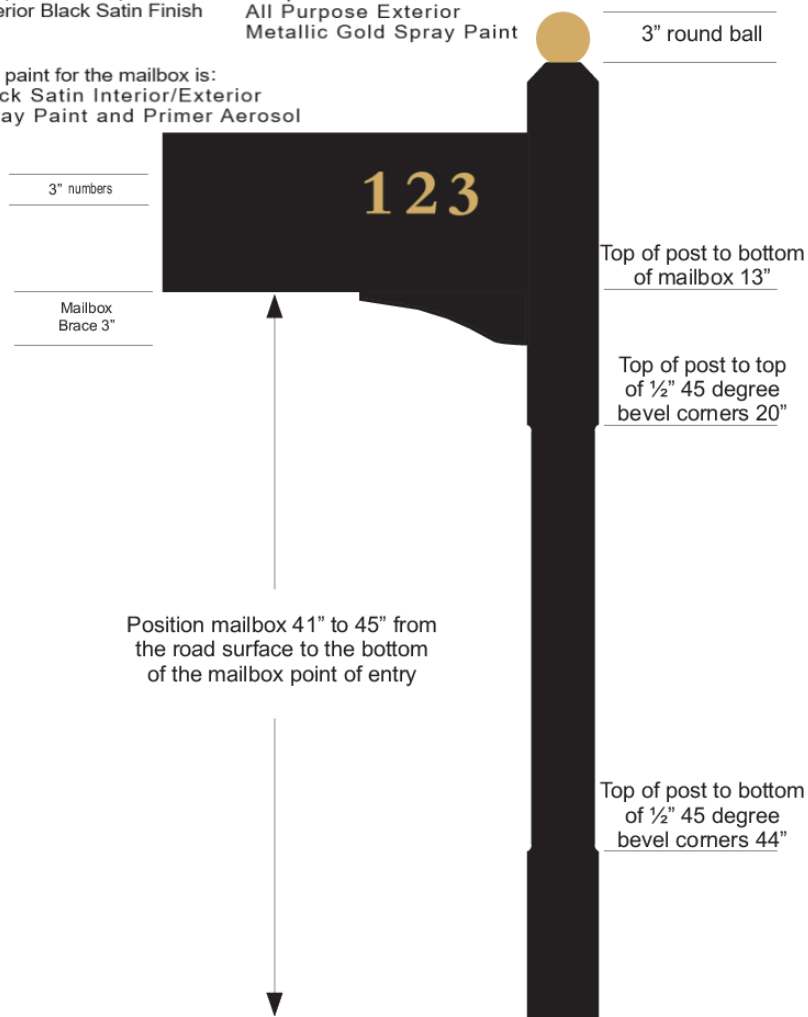

Mailboxes - The Meadows at World Golf Village

The paint for the post is:
Exterior Black Satin Finish

The paint for the ball is:
All Purpose Exterior
Metallic Gold Spray Paint

The paint for the mailbox is:
Black Satin Interior/Exterior
Spray Paint and Primer Aerosol

The Federal Highway Administration recommends burying the post less than 24" in dirt.

Mailboxes - The Meadows at World Golf Village

- 322.1** All residences in the Meadows are required to have U.S. Post Office approved mailbox for rural carrier home delivery.
- 322.2** All mailboxes for use in the delivery of mail shall be erected in the location compliant with USPS regulations and must be constructed according to a size, design, and material approved by the Architectural Review Committee.
- 322.3** The mailbox should be Post Mount Steel Construct Medium Mailbox with an adjustable door latch. (Approximate dimensions: H 8.75in, W 6.75in, D 19.5in) Reference example mailboxes are "*Elite Bronze, Medium, Steel, Post Mount Mailbox by Architectural Mailboxes*" or "*MB1 Pewter, Medium, Steel, Post Mount Mailbox by Architectural Mailboxes*"
- 322.4** The mailbox must be painted in a satin black finish. (Reference: *Black Satin Interior/Exterior Spray Paint and Primer Aerosol*)
- 322.5** The wood post for the mailbox (other than the 3 inch ball) must be painted in an exterior satin black finish.
- 322.6** The 3 inch Wooden Round Ball, on the top the wood post, must be painted in a metallic gold spray paint. (Reference: *All Purpose Exterior Metallic Gold Spray Paint*) (Wooden Round Ball available in Arts & Craft sections.)
- 322.7** The house numbers may be placed on both sides of mailbox and shall be Die-Cut Numbers in gold color - 3 inch tall with 1/2 inch thickness. (Reference: *Amazon - "iSYFIX DENMGCH3IN" or "B08VFBPR6K"*)
- 322.8** The homeowner is required to keep mailbox and post well maintained and in good working order.