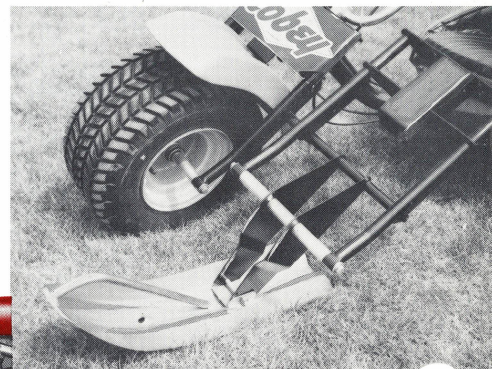

mpv

9-71

*MULTI-PURPOSE VEHICLE

The exciting new funhouse on wheels . . . a 3-pointed pony that's more of a thrill than your own first trike! Makes a mattress out of the crankiest country . . . charges over dunes, dirt, ditches and marshes like it just can't wait . . . even on snow, with optional front ski attachment (see back page). And it lives up to the name . . . "MPV" means it's **MULTI-PURPOSE**. Mow, roll or aerate the lawn (see **OPTIONALS** for a dandy 3-gang mower!), hook up a utility cart to haul trimmings or trash. Whatever you use it for . . .

IT'S A WORKHORSE FUNMOBILE!

Cobey's mpv*...it's a 5-horse phenomenon that puts fun in work & takes the work out of your fun!

This 140-pound package of excitement purrs like a kitten at low throttle, walks primly thru its paces as you mow or make light of other yard, farm or ranch chores. Now give it the gun . . . watch it eat up a 45-degree hill, leap cross country or haul you (and gear) on a hunting or fishing junket. The most versatile off-road vehicle foaled yet . . . outperforms units costing twice as much!

Check this power plant, a Tecumseh 4-cycle 5-horse frisky that'll purr or roar to your mood. Top speed is a sparky 25 mph, and that tank holds 2 gallons . . . enough for a long romp! The body's molded fiberglass, frame's 2-inch tubular steel.

Optional SPRING-LOADED SKI ATTACHMENT

Replaces front wheel and fork, quickly and easily, makes your MPV truly an all-season vehicle. Great for fun or work in the snow.

SPECIFICATIONS:

Engine size	5 hp.	Differential	Automotive
Length	81"		type for individual
Width	48"		wheel control
Height	34"	Gear Ratio	Low, 30.2 to 1
Weight	140 lbs.		High, 8.1 to 1
Tires	Front—18x9.50x8 Rear—11 x 21	Brakes	Band/Drum type
			for immediate response
Clutch	Torque converter for automatic response & ease of handling	Gradability	45 degrees
		Speed	25 mph max.