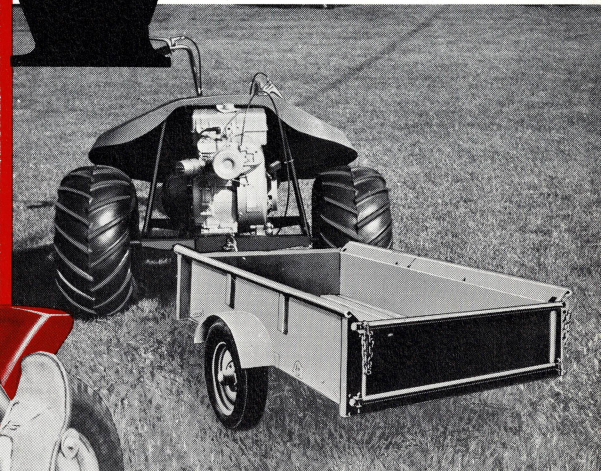

mpv

9-71

*MULTI-PURPOSE VEHICLE

The exciting new funhouse on wheels . . . a 3-pointed pony that's more of a thrill than your own first trike! Makes a mattress out of the crankiest country . . . charges over dunes, dirt, ditches and marshes like it just can't wait . . . even on snow, with optional front ski attachment (see back page). And it lives up to the name . . . "MPV" means it's **MULTI-PURPOSE**. Mow, roll or aerate the lawn (see **OPTIONALS** for a dandy 3-gang mower!), hook up a utility cart to haul trimmings or trash. Whatever you use it for . . .

IT'S A WORKHORSE FUNMOBILE!

Cobey's mpv*...it's a 5-horse phenomenon that puts fun in work & takes the work out of your fun!

This 140-pound package of excitement purrs like a kitten at low throttle, walks primly thru its paces as you mow or make light of other yard, farm or ranch chores. Now give it the gun . . . watch it eat up a 45-degree hill, leap cross country or haul you (and gear) on a hunting or fishing junket. The most versatile off-road vehicle foaled yet . . . outperforms units costing twice as much!

Check this power plant, a Tecumseh 4-cycle 5-horse frisky that'll purr or roar to your mood. Top speed is a sparky 25 mph, and that tank holds 2 gallons . . . enough for a long romp! The body's molded fiberglass, frame's 2-inch tubular steel.

Optional SPRING-LOADED SKI ATTACHMENT

Replaces front wheel and fork, quickly and easily, makes your MPV truly an all-season vehicle. Great for fun or work in the snow.

SPECIFICATIONS:

Engine size	5 hp.	Differential	Automotive
Length	81"		type for individual
Width	48"		wheel control
Height	34"	Gear Ratio	Low, 30.2 to 1
Weight	140 lbs.		High, 8.1 to 1
Tires	Front—18x9.50x8 Rear—11 x 21	Brakes	Band/Drum type
			for immediate response
Clutch	Torque converter for automatic response & ease of handling	Gradability	45 degrees
		Speed	25 mph max.