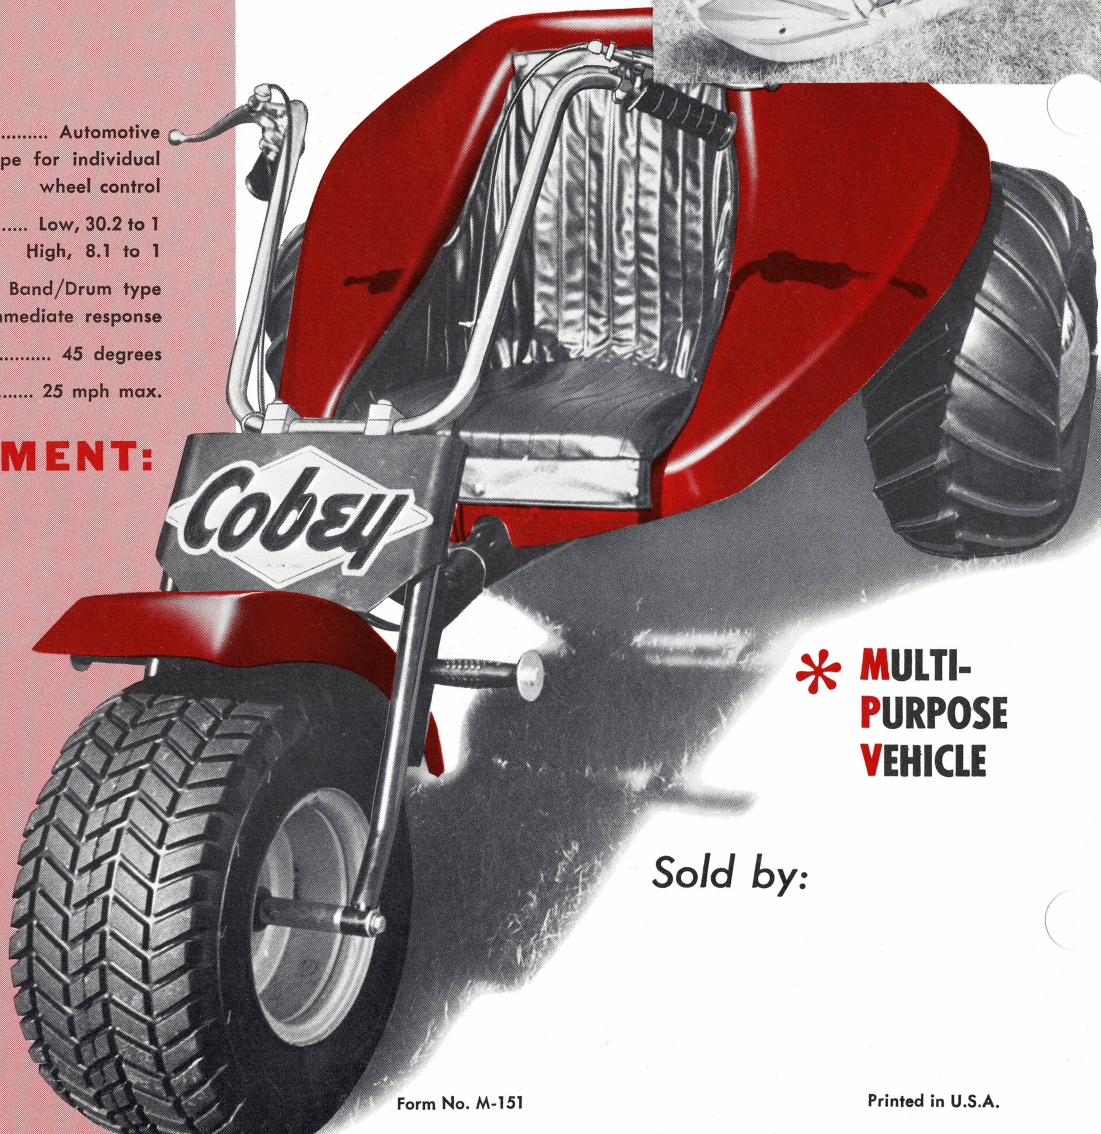

OPTIONAL EQUIPMENT:

- Deluxe kit—Lighting kit and front shocks (factory inst.)
- Cargo Carrier with head rest
- Roll Cage   Seat Pad
- Hitch Plate   Hub Caps
- Wheelie Wheel   Windshield
- Dune Flag, Standard or Deluxe
- Gang Mower, 3 units, 57" cut
- Front Ski Attachment