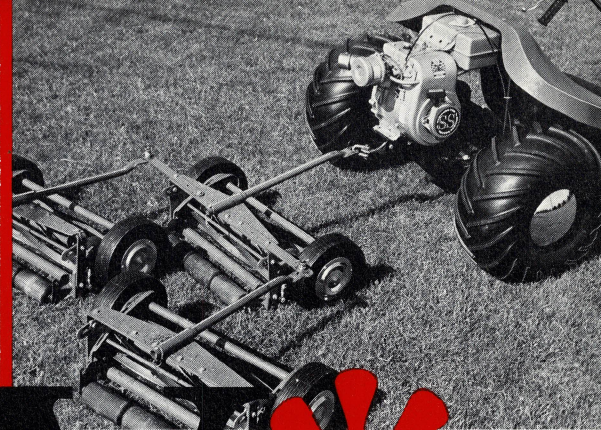

mpv

9-71

*MULTI-PURPOSE VEHICLE

The exciting new funhouse on wheels . . . a 3-pointed pony that's more of a thrill than your own first trike! Makes a mattress out of the crankiest country . . . charges over dunes, dirt, ditches and marshes like it just can't wait . . . even on snow, with optional front ski attachment (see back page). And it lives up to the name . . . "MPV" means it's **MULTI-PURPOSE**. Mow, roll or aerate the lawn (see **OPTIONALS** for a dandy 3-gang mower!), hook up a utility cart to haul trimmings or trash. Whatever you use it for . . .

IT'S A WORKHORSE FUNMOBILE!

Cobey's mpv*...it's a 5-horse phenomenon that puts fun in work & takes the work out of your fun!

This 140-pound package of excitement purrs like a kitten at low throttle, walks primly thru its paces as you mow or make light of other yard, farm or ranch chores. Now give it the gun . . . watch it eat up a 45-degree hill, leap cross country or haul you (and gear) on a hunting or fishing junket. The most versatile off-road vehicle foaled yet . . . outperforms units costing twice as much!

Check this power plant, a Tecumseh 4-cycle 5-horse frisky that'll purr or roar to your mood. Top speed is a sparky 25 mph, and that tank holds 2 gallons . . . enough for a long romp! The body's molded fiberglass, frame's 2-inch tubular steel.

Optional SPRING-LOADED SKI ATTACHMENT

Replaces front wheel and fork, quickly and easily, makes your MPV truly an all-season vehicle. Great for fun or work in the snow.

SPECIFICATIONS:

Engine size	5 hp.	Differential	Automotive
Length	81"		type for individual
Width	48"		wheel control
Height	34"	Gear Ratio	Low, 30.2 to 1
Weight	140 lbs.		High, 8.1 to 1
Tires	Front—18x9.50x8 Rear—11 x 21	Brakes	Band/Drum type
			for immediate response
Clutch	Torque converter for automatic response & ease of handling	Gradability	45 degrees
		Speed	25 mph max.