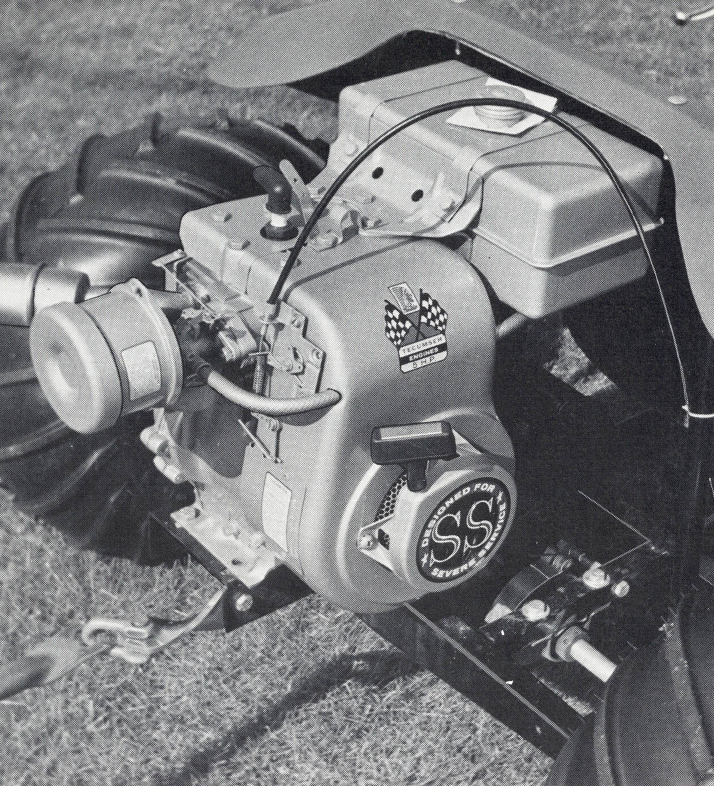

mpv

9-71

*MULTI-PURPOSE VEHICLE

The exciting new funhouse on wheels . . . a 3-pointed pony that's more of a thrill than your own first trike! Makes a mattress out of the crankiest country . . . charges over dunes, dirt, ditches and marshes like it just can't wait . . . even on snow, with optional front ski attachment (see back page). And it lives up to the name . . . "MPV" means it's **MULTI-PURPOSE**. Mow, roll or aerate the lawn (see **OPTIONALS** for a dandy 3-gang mower!), hook up a utility cart to haul trimmings or trash. Whatever you use it for . . .

IT'S A WORKHORSE FUNMOBILE!

Cobey's mpv*...it's a 5-horse phenomenon that puts fun in work & takes the work out of your fun!

This 140-pound package of excitement purrs like a kitten at low throttle, walks primly thru its paces as you mow or make light of other yard, farm or ranch chores. Now give it the gun . . . watch it eat up a 45-degree hill, leap cross country or haul you (and gear) on a hunting or fishing junket. The most versatile off-road vehicle foaled yet . . . outperforms units costing twice as much!

Check this power plant, a Tecumseh 4-cycle 5-horse frisky that'll purr or roar to your mood. Top speed is a sparky 25 mph, and that tank holds 2 gallons . . . enough for a long romp! The body's molded fiberglass, frame's 2-inch tubular steel.

Optional SPRING-LOADED SKI ATTACHMENT

Replaces front wheel and fork, quickly and easily, makes your MPV truly an all-season vehicle. Great for fun or work in the snow.

SPECIFICATIONS:

Engine size	5 hp.	Differential	Automotive
Length	81"		type for individual
Width	48"		wheel control
Height	34"	Gear Ratio	Low, 30.2 to 1
Weight	140 lbs.		High, 8.1 to 1
Tires	Front—18x9.50x8 Rear—11 x 21	Brakes	Band/Drum type
			for immediate response
Clutch	Torque converter for automatic response & ease of handling	Gradability	45 degrees
		Speed	25 mph max.