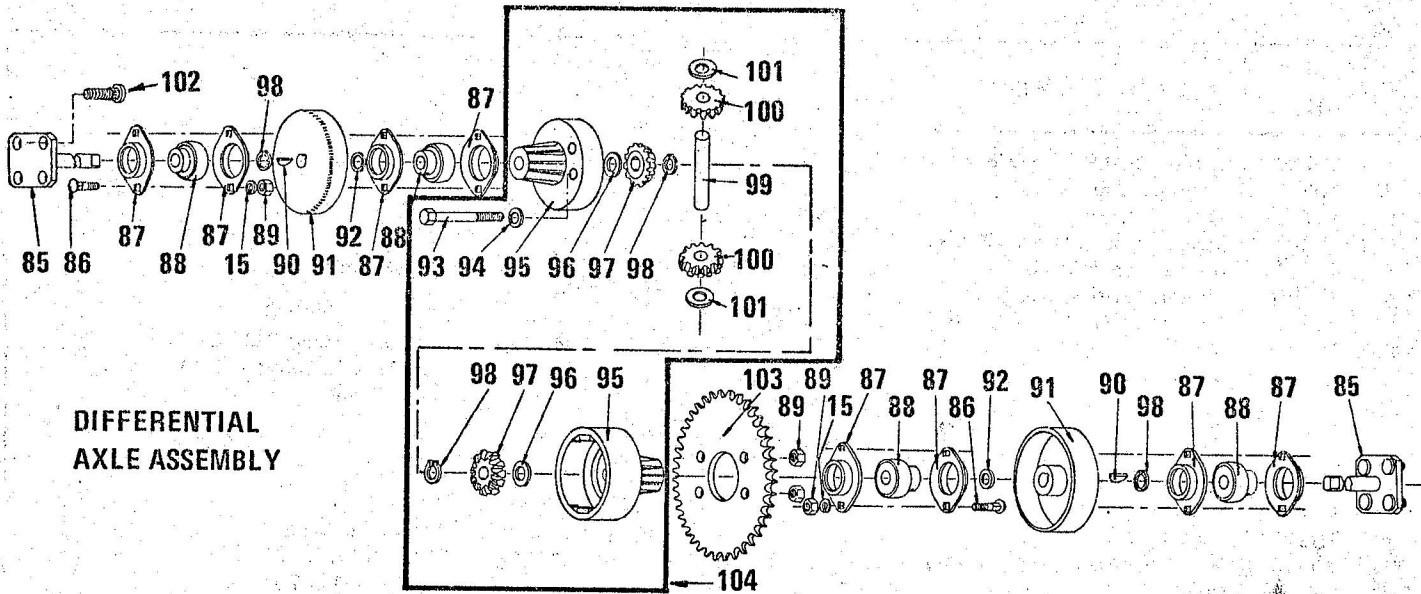

**DIFFERENTIAL
AXLE ASSEMBLY**