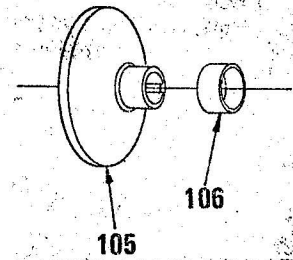

**STATIONARY CLUTCH SHEAVE
ASSEMBLY REF. NO.11**