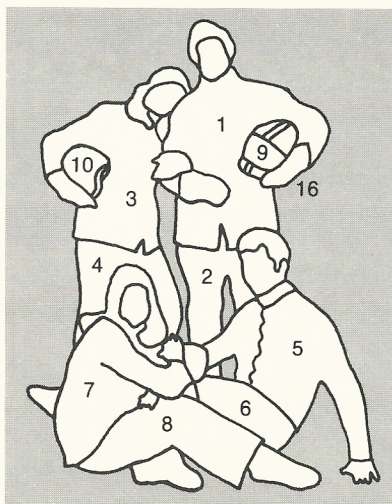

- 1. Alsport One-Piece Jump Suit (Orange) 755- 125
 - 2. Alsport One-Piece Jump Suit (Black) 755- 124
 - 3. Men's Lightweight Windbreaker (Orange) 755- 128
 - 4. Men's Lightweight Windbreaker (Black) 755- 132
 - 5. Women's Lightweight Windbreaker (Orange) 755- 133
 - 6. Women's Lightweight Windbreaker (Black) 755- 129
 - 7. Coordinated Slacks 755- 134
 - 8. Child's Lightweight Windbreaker (Black) 755- 110
 - 9. Child's Lightweight Windbreaker (Orange) 755- 111
 - 10. Deluxe Fallweight Lined Alsport Jacket 755- 137
 - 11. Deluxe Enduro Riding Gloves 755- 107
 - 12. Orange Full Face Helmet 755- 142
 - 13. Orange Standard Helmet 755- 143
- Most items in winter and summer clothing available in S, M, and L and some men's XL. Boots in men 6-12, women 5-10.

Stay Snug in Alsport Winter-Wear.

- 1. Men's Deluxe White Jacket 755- 222
- 2. Men's Deluxe Black Pants 755- 173
- 3. Women's Deluxe White Jacket 755- 220
- 4. Women's Deluxe Black Pants 755- 179
 - Men's Deluxe Black Jacket (Not Shown) 755- 224
 - Women's Deluxe Black Jacket (Not Shown) 755- 223
- 5. Men's Lounging Undersuit Top 755- 212
- 6. Men's Lounging Undersuit Bottom 755- 213
- 7. Women's Lounging Undersuit Top 755- 210
- 8. Women's Lounging Undersuit Bottom (Red) 755- 211
 - Women's Lounging Undersuit Bottom (Black-Not Shown) 755- 209
- 9. Red Full Face Helmet 755- 135
- 10. Red Standard Helmet 755- 140
- 11. Men's Deluxe One-Piece Suit 755- 168
- 12. Men's Standard One-Piece Suit 755- 147
- 13. Ladies' Deluxe One-Piece Suit 755- 169
- 14. Deluxe Fur-Lined Hood 755- 205
- 15. Ladies' Standard One-Piece Suit 755- 158
- 16. Five-Finger Long Glove with Zipper 755- 108
- 17. Five-Finger Wrist Length Glove 755- 106