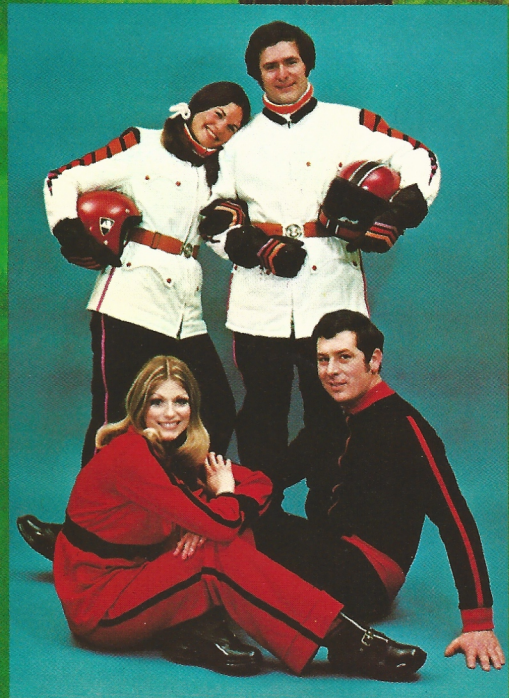

ride
in style
and comfort...

summer
and winter
clothing
by
Alsport[®]

Choose from a Complete Line of Men's and Women's Summer and Winter Clothing ... by Alsport.

Alsport's Summer Line of Colorful Fun Fashions

- 1. Alsport One-Piece Jump Suit (Orange) 755- 125
 - 2. Alsport One-Piece Jump Suit (Black) 755- 124
 - 3. Men's Lightweight Windbreaker (Orange) 755- 128
 - 4. Men's Lightweight Windbreaker (Black) 755- 132
 - 5. Women's Lightweight Windbreaker (Orange) 755- 133
 - 6. Women's Lightweight Windbreaker (Black) 755- 129
 - 7. Coordinated Slacks 755- 134
 - 8. Child's Lightweight Windbreaker (Black) 755- 110
 - 9. Child's Lightweight Windbreaker (Orange) 755- 111
 - 10. Deluxe Fallweight Lined Alsport Jacket 755- 137
 - 11. Deluxe Enduro Riding Gloves 755- 107
 - 12. Orange Full Face Helmet 755- 142
 - 13. Orange Standard Helmet 755- 143
- Most items in winter and summer clothing available in S, M, and L and some men's XL. Boots in men 6-12, women 5-10.

Stay Snug in Alsport Winter-Wear.

- 1. Men's Deluxe White Jacket 755- 222
- 2. Men's Deluxe Black Pants 755- 173
- 3. Women's Deluxe White Jacket 755- 220
- 4. Women's Deluxe Black Pants 755- 179
 - Men's Deluxe Black Jacket (Not Shown) 755- 224
 - Women's Deluxe Black Jacket (Not Shown) 755- 223
- 5. Men's Lounging Undersuit Top 755- 212
- 6. Men's Lounging Undersuit Bottom 755- 213
- 7. Women's Lounging Undersuit Top 755- 210
- 8. Women's Lounging Undersuit Bottom (Red) 755- 211
 - Women's Lounging Undersuit Bottom (Black-Not Shown) 755- 209
- 9. Red Full Face Helmet 755- 135
- 10. Red Standard Helmet 755- 140
- 11. Men's Deluxe One-Piece Suit 755- 168
- 12. Men's Standard One-Piece Suit 755- 147
- 13. Ladies' Deluxe One-Piece Suit 755- 169
- 14. Deluxe Fur-Lined Hood 755- 205
- 15. Ladies' Standard One-Piece Suit 755- 158
- 16. Five-Finger Long Glove with Zipper 755- 108
- 17. Five-Finger Wrist Length Glove 755- 106