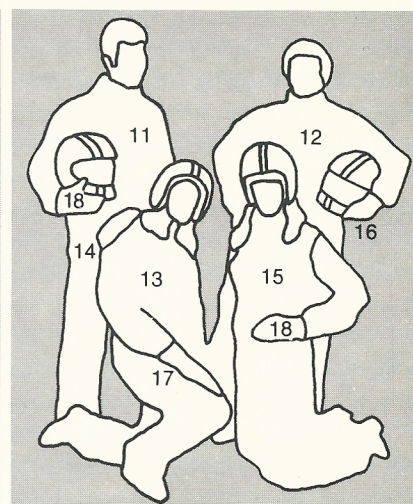

- 1. Alsport One-Piece Jump Suit (Orange) 755- 125
 - 2. Alsport One-Piece Jump Suit (Black) 755- 124
 - 3. Men's Lightweight Windbreaker (Orange) 755- 128
 - 4. Men's Lightweight Windbreaker (Black) 755- 132
 - 5. Women's Lightweight Windbreaker (Orange) 755- 133
 - 6. Women's Lightweight Windbreaker (Black) 755- 129
 - 7. Coordinated Slacks 755- 134
 - 8. Child's Lightweight Windbreaker (Black) 755- 110
 - 9. Child's Lightweight Windbreaker (Orange) 755- 111
 - 10. Deluxe Fallweight Lined Alsport Jacket 755- 137
 - 11. Deluxe Enduro Riding Gloves 755- 107
 - 12. Orange Full Face Helmet 755- 142
 - 13. Orange Standard Helmet 755- 143
- Most items in winter and summer clothing available in S, M, and L and some men's XL. Boots in men 6-12, women 5-10.

Stay Snug in Alsport Winter-Wear.

- 1. Men's Deluxe White Jacket 755- 222
- 2. Men's Deluxe Black Pants 755- 173
- 3. Women's Deluxe White Jacket 755- 220
- 4. Women's Deluxe Black Pants 755- 179
 - Men's Deluxe Black Jacket (Not Shown) 755- 224
 - Women's Deluxe Black Jacket (Not Shown) 755- 223
- 5. Men's Lounging Undersuit Top 755- 212
- 6. Men's Lounging Undersuit Bottom 755- 213
- 7. Women's Lounging Undersuit Top 755- 210
- 8. Women's Lounging Undersuit Bottom (Red) 755- 211
 - Women's Lounging Undersuit Bottom (Black-Not Shown) 755- 209
- 9. Red Full Face Helmet 755- 135
- 10. Red Standard Helmet 755- 140
- 11. Men's Deluxe One-Piece Suit 755- 168
- 12. Men's Standard One-Piece Suit 755- 147
- 13. Ladies' Deluxe One-Piece Suit 755- 169
- 14. Deluxe Fur-Lined Hood 755- 205
- 15. Ladies' Standard One-Piece Suit 755- 158
- 16. Five-Finger Long Glove with Zipper 755- 108
- 17. Five-Finger Wrist Length Glove 755- 106