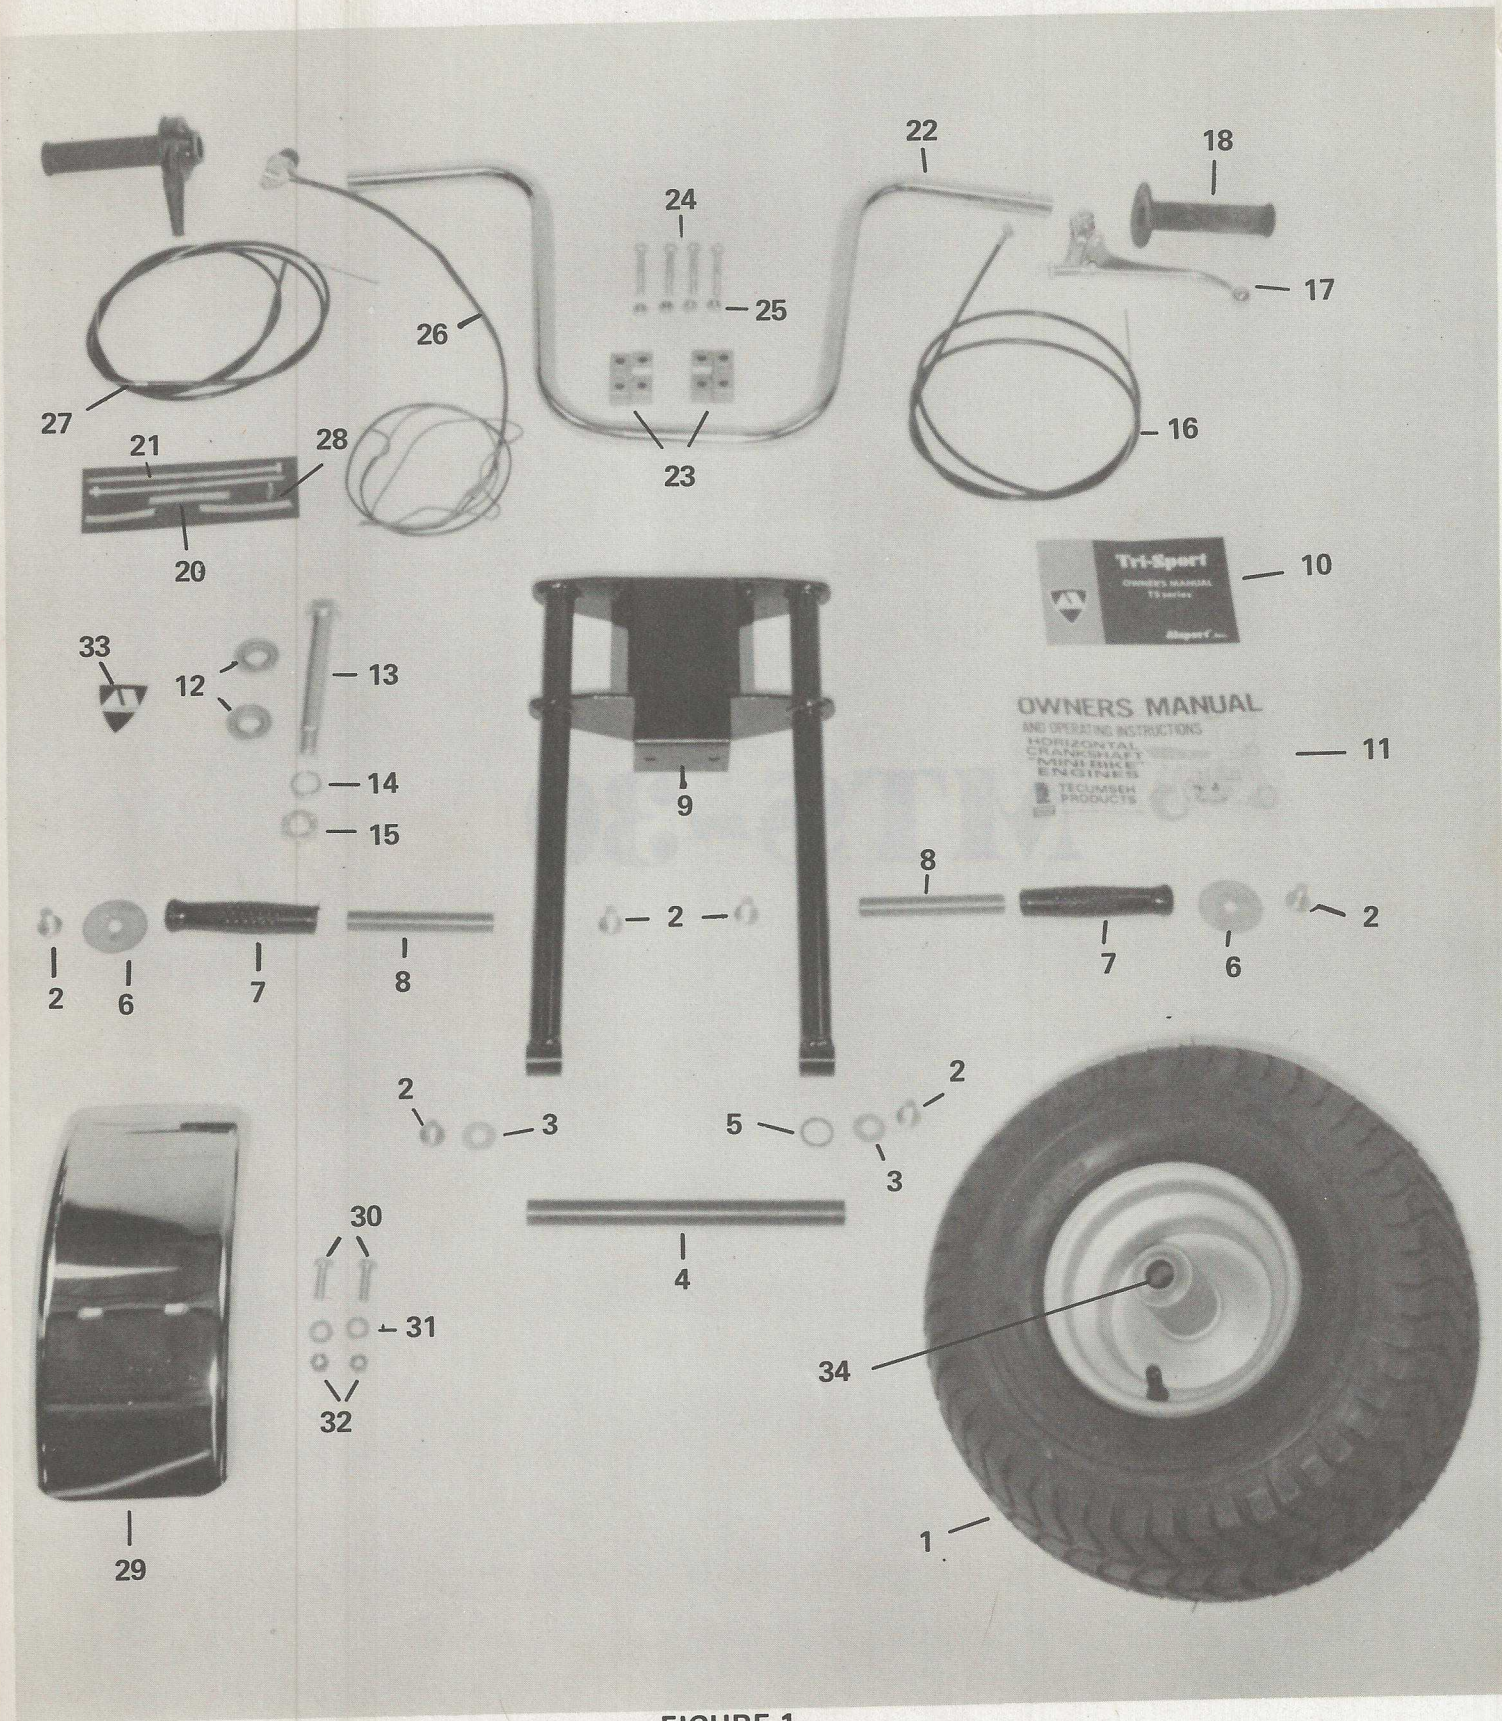

Tri-Sport

PARTS LIST

MTS 30

MTS-30

FIGURE 1

FIGURE 1 - CONTROLS

ITEM NO.	PART NUMBER	DESCRIPTION
1.	734-103	Front Tire and Wheel Assy.
2.	710-118	Whiz Lock Bolt 3/8-24 x 3/4
3.	736-102	Flat Washer 3/8 I.D.
4.	711-103	Front Axle 3/4 Dia., x 9
5.	750-104	Front Axle Spacer 3/4 I.D. x 1/8 Wide
6.	736-106	Flat Washer 2" O.D. x 3/8 I.D.
7.	720-102	Footrest Grip
8.	711-101	Footrest Mount Bar 3/4 Dia., x 4-1/2
9.	733-108	Front Fork
10.	759-112	TS-Owners Manual
11.	NPN	Tecumseh Engine Owners Manual
12.	741-106	Front Fork Bearing
13.	710-100	King Pin Bolt 3/4-10 x 5-5/8
14.	750-109	King Pin Spacer 3/4 I.D. x 3/8 Wide
15.	712-105	King Pin Nut 3/4-10
16.	746-105	Brake Cable 57" Long
17.	746-100	Brake Lever
18.	720-105	Dummy Grip (Magura)
19.	720-104	Throttle Twist Grip (Magura)
	720-101	Includes Items #18 & 19
20.	749-103	Spiral Wrap 2-1/2" Long
21.	749-102	Cable Tie 6-3/4" Long
22.	720-103	Handle Bar
23.	711-107	Handle Bar Mount
24.	710-105	Hex Hd. Bolt 5/16-24 x 2-1/2
25.	712-106	Hex Lock Nut 5/16-24
26.	725-105	Safety Wire Assembly
27.	746-104	Throttle Cable 78" Long
28.	746-103	Throttle Cable Stop
29.	733-111	Front Fender
30.	710-131	Hex Hd. Bolt 1/4-20 x 1
31.	736-104	Flat Washer 5/16 I.D.
32.	712-129	Hex Lock Nut 1/4-20
33.	759-205	Alsport Logo Decal (White)
34.	741-102	Front Wheel Bearing 3/4" I.D.