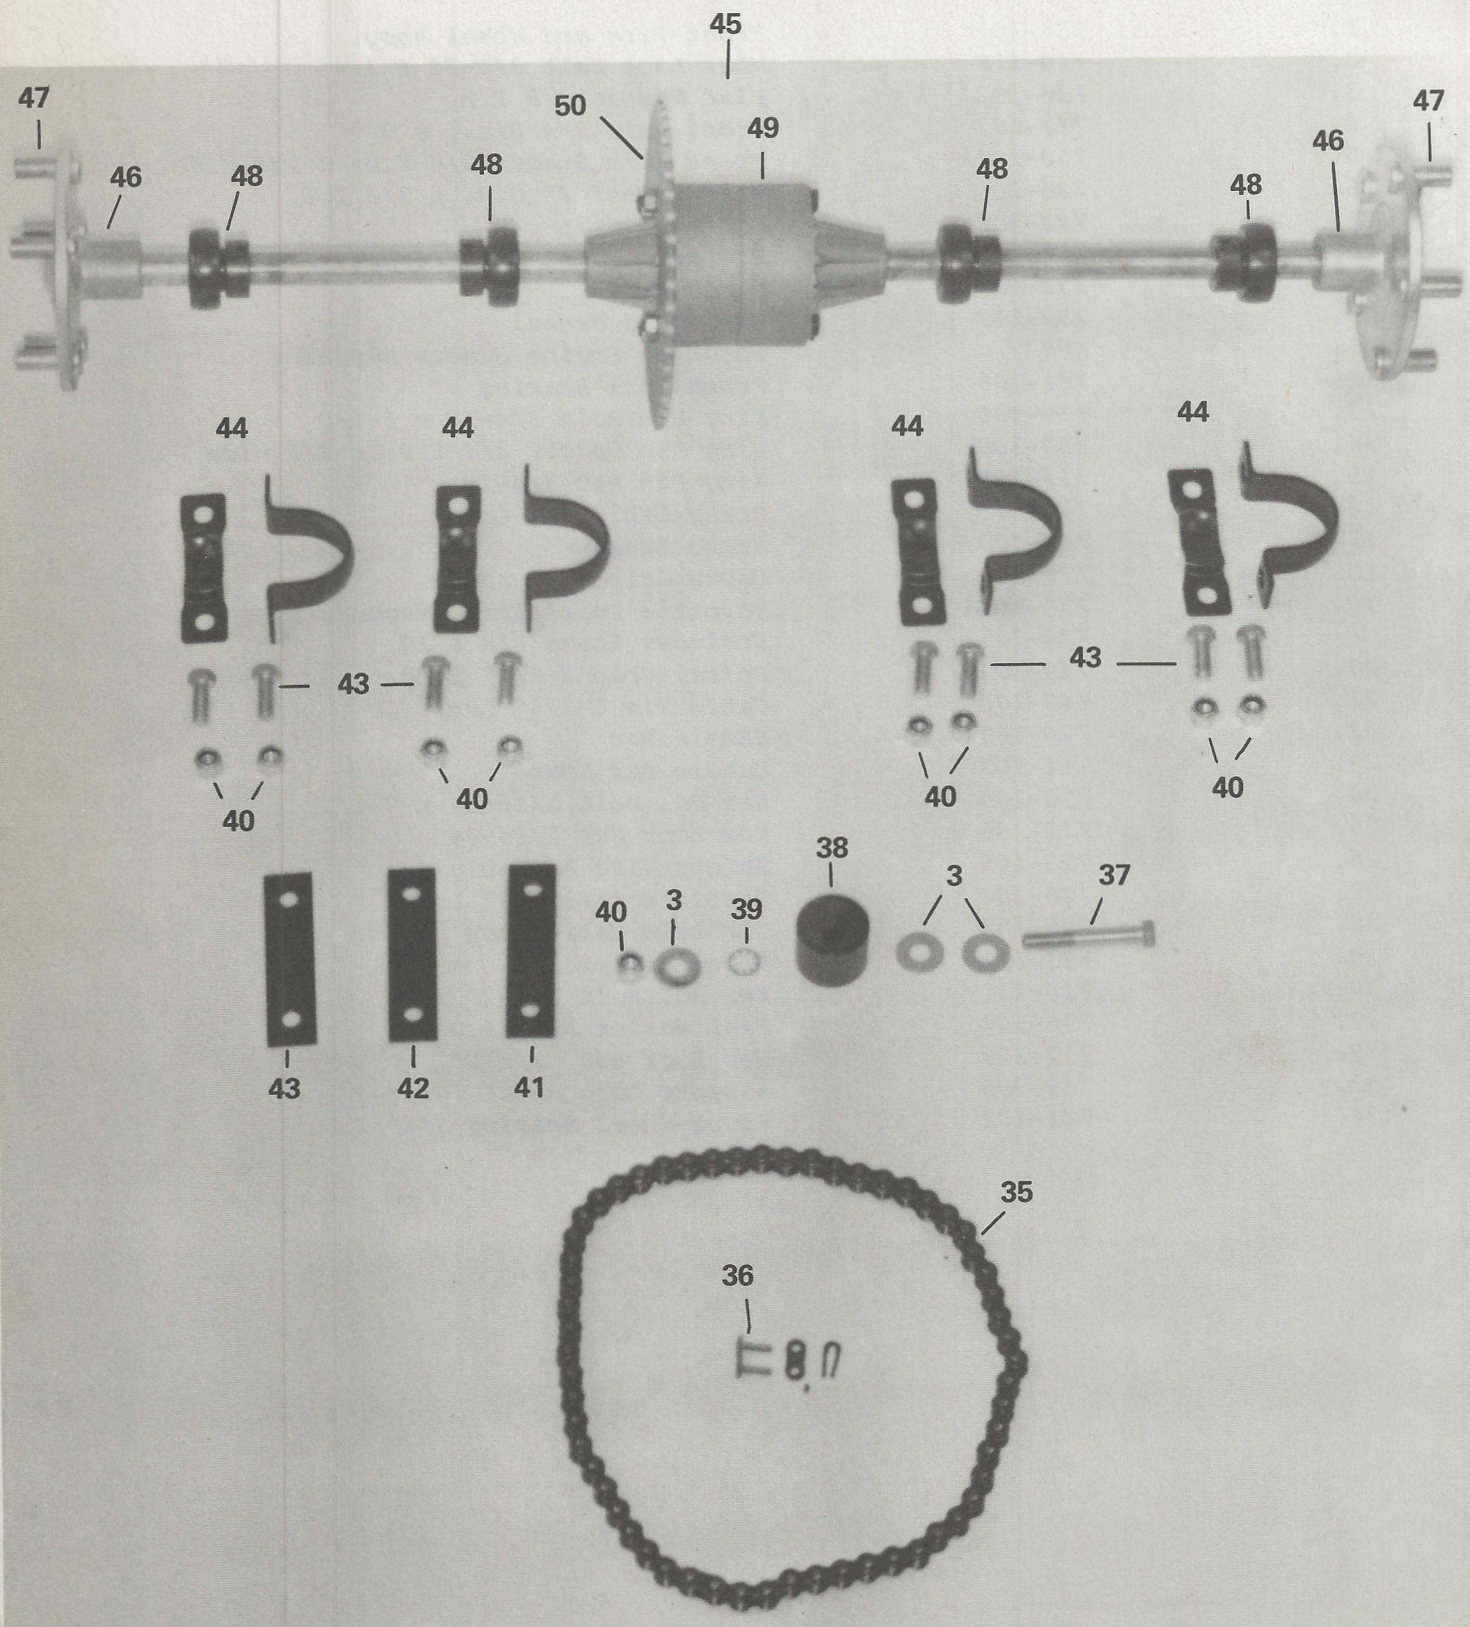

Tri-Sport

PARTS LIST

MTS 30

MTS-30

FIGURE 1

FIGURE 1 - CONTROLS

ITEM NO.	PART NUMBER	DESCRIPTION
1.	734-103	Front Tire and Wheel Assy.
2.	710-118	Whiz Lock Bolt 3/8-24 x 3/4
3.	736-102	Flat Washer 3/8 I.D.
4.	711-103	Front Axle 3/4 Dia., x 9
5.	750-104	Front Axle Spacer 3/4 I.D. x 1/8 Wide
6.	736-106	Flat Washer 2" O.D. x 3/8 I.D.
7.	720-102	Footrest Grip
8.	711-101	Footrest Mount Bar 3/4 Dia., x 4-1/2
9.	733-108	Front Fork
10.	759-112	TS-Owners Manual
11.	NPN	Tecumseh Engine Owners Manual
12.	741-106	Front Fork Bearing
13.	710-100	King Pin Bolt 3/4-10 x 5-5/8
14.	750-109	King Pin Spacer 3/4 I.D. x 3/8 Wide
15.	712-105	King Pin Nut 3/4-10
16.	746-105	Brake Cable 57" Long
17.	746-100	Brake Lever
18.	720-105	Dummy Grip (Magura)
19.	720-104	Throttle Twist Grip (Magura)
	720-101	Includes Items #18 & 19
20.	749-103	Spiral Wrap 2-1/2" Long
21.	749-102	Cable Tie 6-3/4" Long
22.	720-103	Handle Bar
23.	711-107	Handle Bar Mount
24.	710-105	Hex Hd. Bolt 5/16-24 x 2-1/2
25.	712-106	Hex Lock Nut 5/16-24
26.	725-105	Safety Wire Assembly
27.	746-104	Throttle Cable 78" Long
28.	746-103	Throttle Cable Stop
29.	733-111	Front Fender
30.	710-131	Hex Hd. Bolt 1/4-20 x 1
31.	736-104	Flat Washer 5/16 I.D.
32.	712-129	Hex Lock Nut 1/4-20
33.	759-205	Alsport Logo Decal (White)
34.	741-102	Front Wheel Bearing 3/4" I.D.