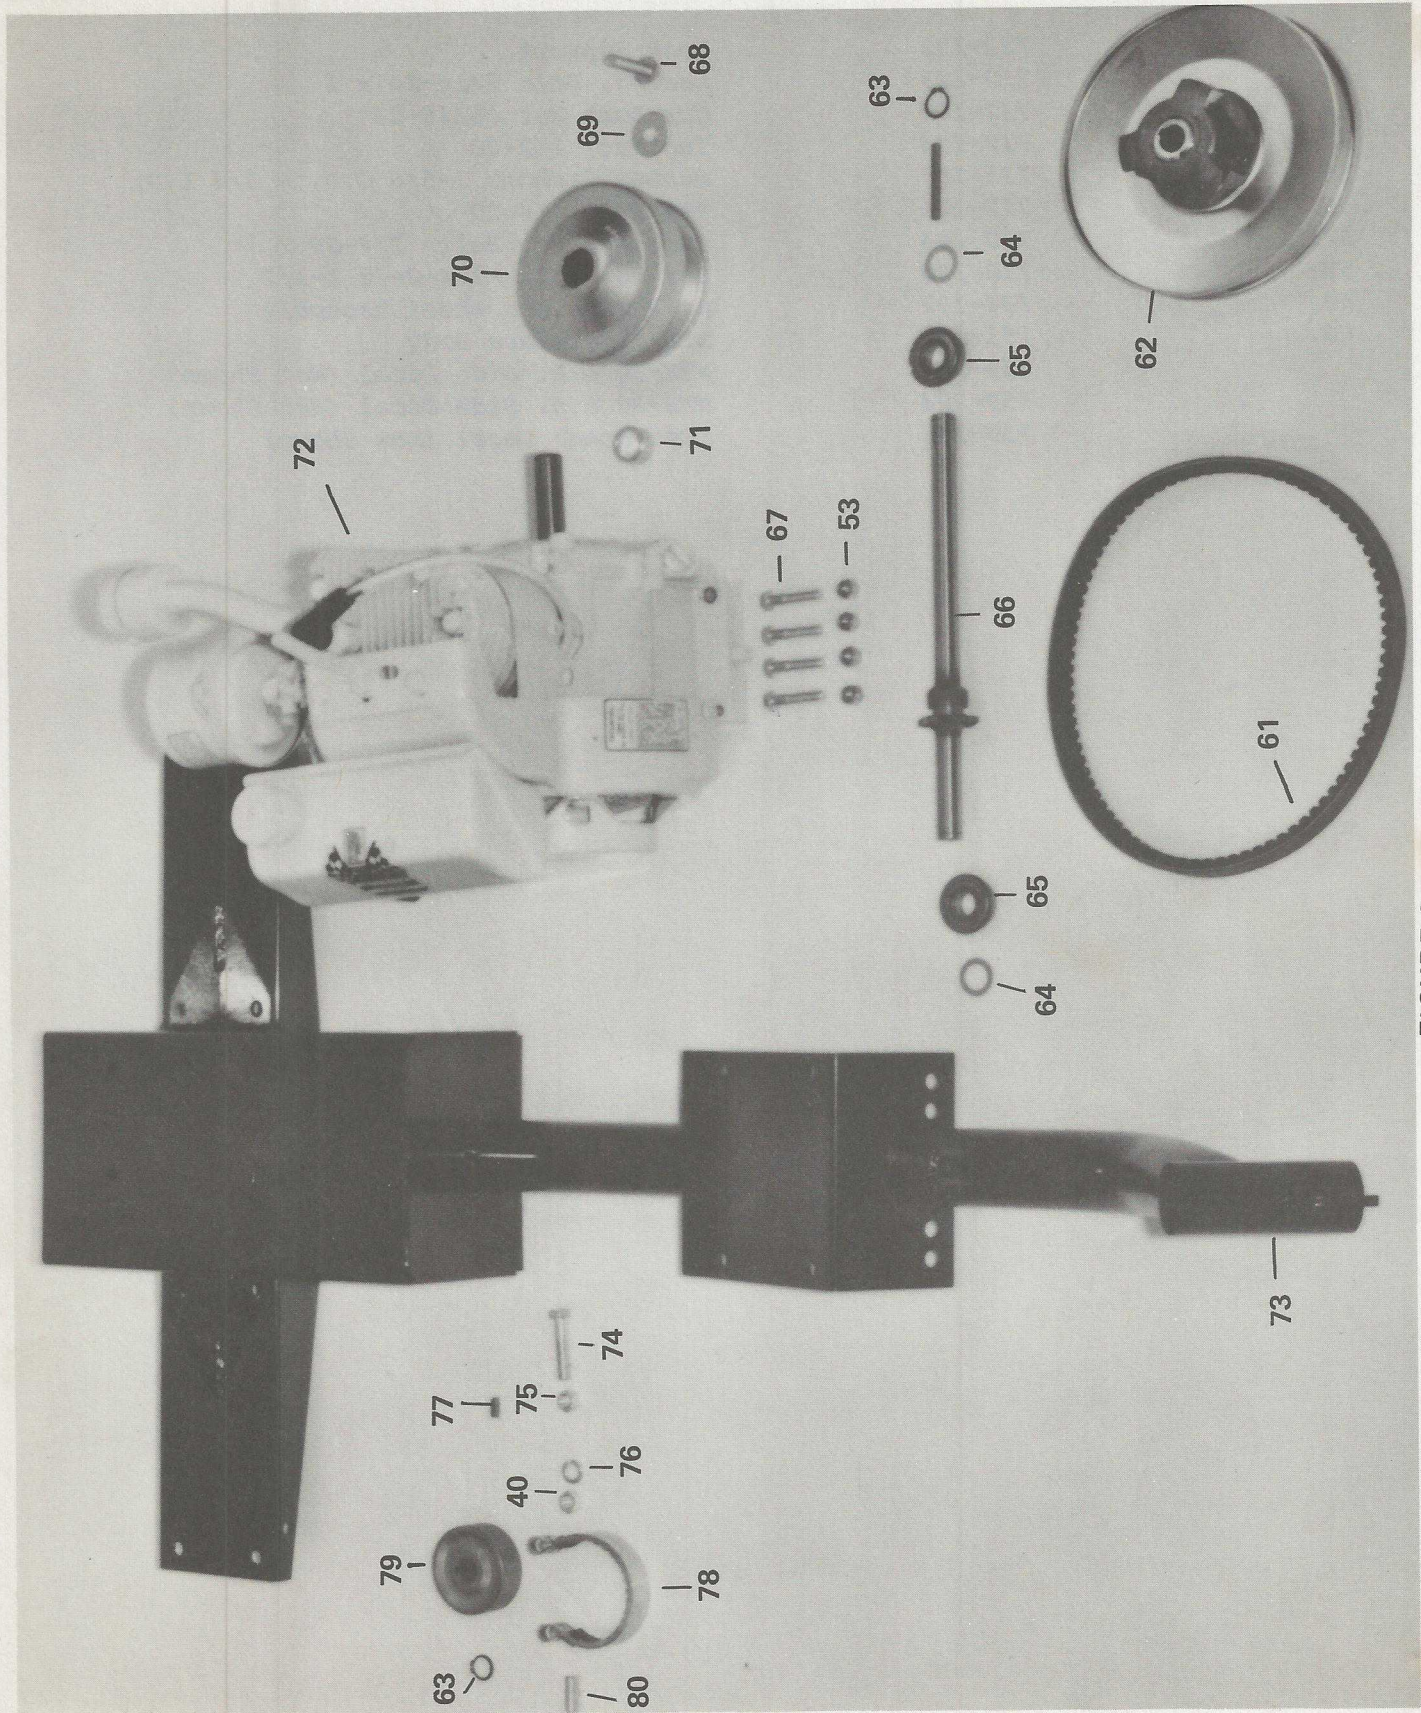

FIGURE 4 - GENERAL

FIGURE 4

FIGURE 4 - GENERAL

ITEM NO.	PART NUMBER	DESCRIPTION
61.	754-100	Drive Belt #883-85
62.	717-104	Torque Convertor - Driven
63.	716-102	Retaining Ring 5/8 I.D.
64.	736-100	Flat Washer 5/8 I.D.
65.	741-100	Jackshaft Bearing 5/8 I.D.
66.	733-109	Jackshaft and Sprocket Weldment
67.	710-106	Hex Hd. Bolt 5/16-24 x 1-1/2
68.	710-115	Whiz Lock Bolt 3/8-24 x 1-1/2
69.	736-115	Flat Washer
70.	717-103	Torque Convertor - Driver (Comes with Item #68-69)
71.	750-101	Spacer for Torque Convertor - Driver
72.	752-101	3 H.P. Tecumseh Engine
73.	733-107	MTS-30 Frame
74.	710-116	Hex Hd. Bolt 3/8-24 x 1-3/4
75.	712-103	Hex Nut 3/8-24
76.	736-101	Spring Lock Washer 3/8 I.D.
77.	714-101	Key 3/16 Sq. x 9/16
78.	757-103	Brake Band
79.	757-101	Brake Drum 5/8 I.D.
80.	757-104	Brake Cable Lock W/S.S.