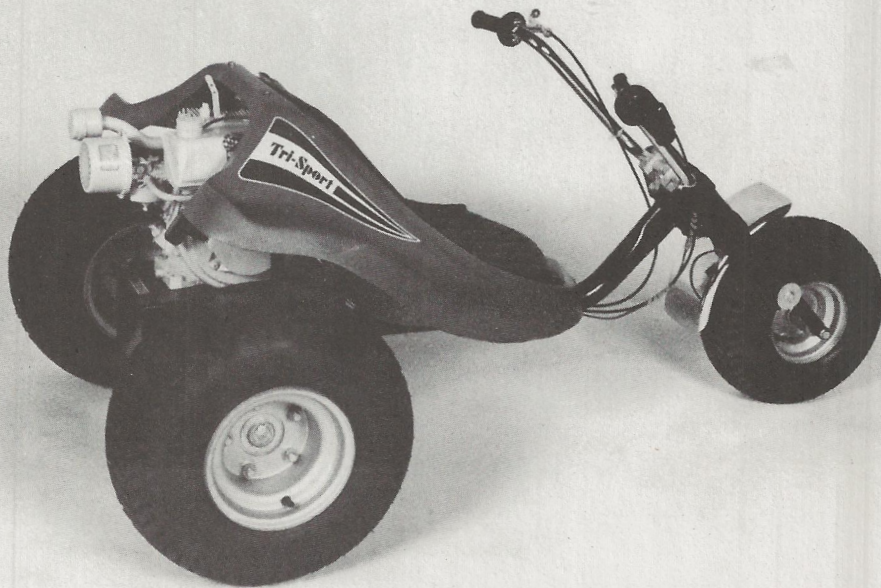

Tri-Sport

PARTS LIST

MTS 30

MTS-30

FIGURE 1

FIGURE 1 - CONTROLS

ITEM NO.	PART NUMBER	DESCRIPTION
1.	734-103	Front Tire and Wheel Assy.
2.	710-118	Whiz Lock Bolt 3/8-24 x 3/4
3.	736-102	Flat Washer 3/8 I.D.
4.	711-103	Front Axle 3/4 Dia., x 9
5.	750-104	Front Axle Spacer 3/4 I.D. x 1/8 Wide
6.	736-106	Flat Washer 2" O.D. x 3/8 I.D.
7.	720-102	Footrest Grip
8.	711-101	Footrest Mount Bar 3/4 Dia., x 4-1/2
9.	733-108	Front Fork
10.	759-112	TS-Owners Manual
11.	NPN	Tecumseh Engine Owners Manual
12.	741-106	Front Fork Bearing
13.	710-100	King Pin Bolt 3/4-10 x 5-5/8
14.	750-109	King Pin Spacer 3/4 I.D. x 3/8 Wide
15.	712-105	King Pin Nut 3/4-10
16.	746-105	Brake Cable 57" Long
17.	746-100	Brake Lever
18.	720-105	Dummy Grip (Magura)
19.	720-104	Throttle Twist Grip (Magura)
	720-101	Includes Items #18 & 19
20.	749-103	Spiral Wrap 2-1/2" Long
21.	749-102	Cable Tie 6-3/4" Long
22.	720-103	Handle Bar
23.	711-107	Handle Bar Mount
24.	710-105	Hex Hd. Bolt 5/16-24 x 2-1/2
25.	712-106	Hex Lock Nut 5/16-24
26.	725-105	Safety Wire Assembly
27.	746-104	Throttle Cable 78" Long
28.	746-103	Throttle Cable Stop
29.	733-111	Front Fender
30.	710-131	Hex Hd. Bolt 1/4-20 x 1
31.	736-104	Flat Washer 5/16 I.D.
32.	712-129	Hex Lock Nut 1/4-20
33.	759-205	Alsport Logo Decal (White)
34.	741-102	Front Wheel Bearing 3/4" I.D.