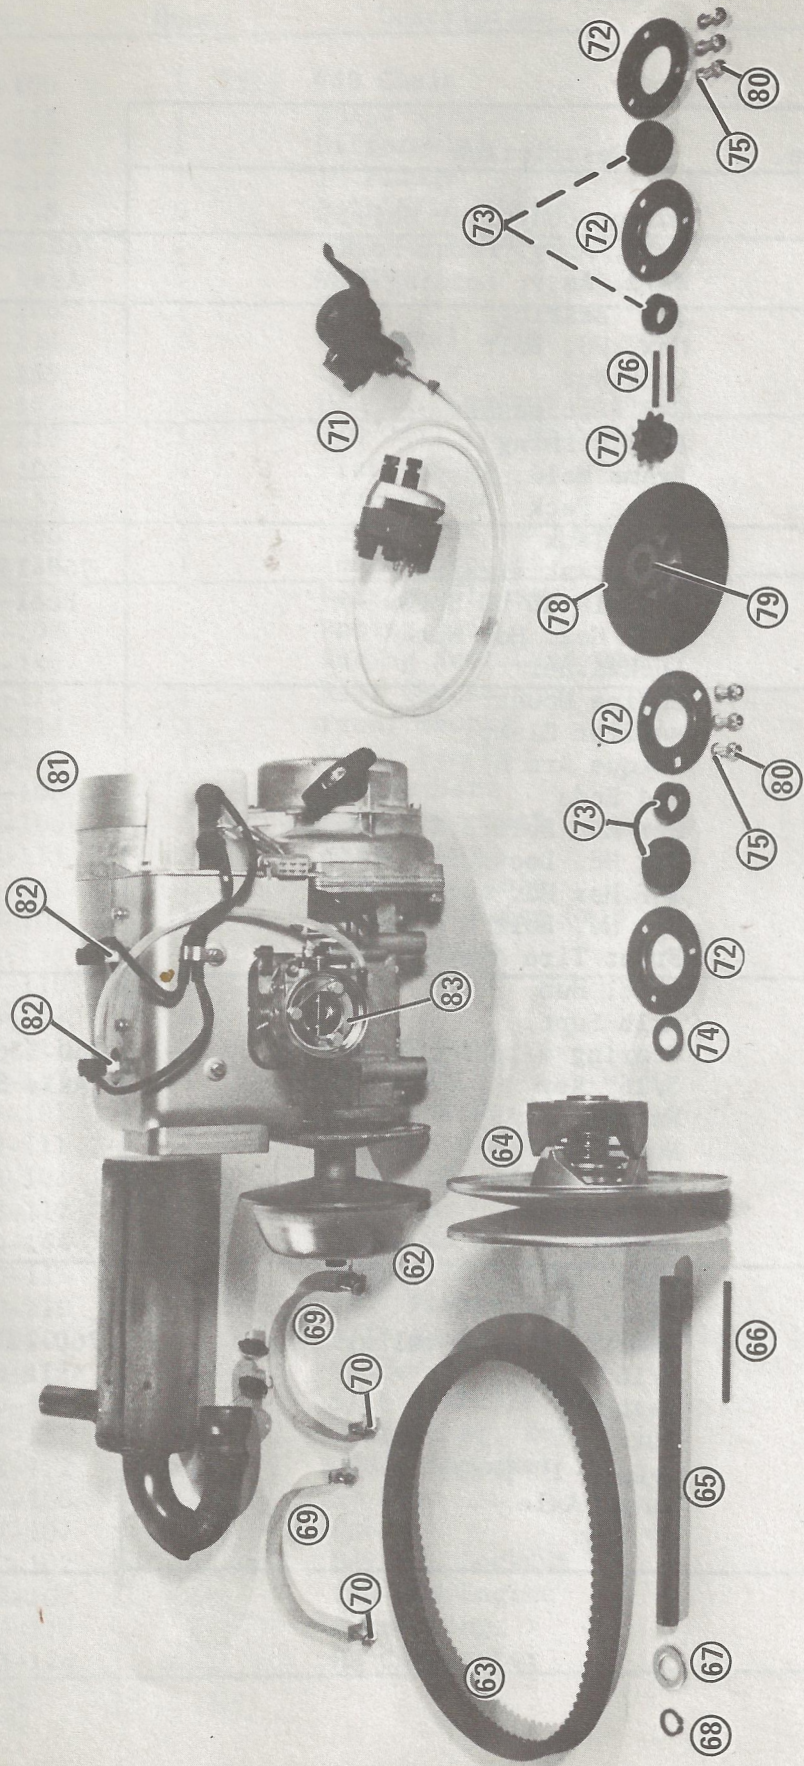

TRI-SPORT RTS-290 & RTS-340

SERVICE PARTS

Item No.	Part No.	Quan.	Description		
1	726-134	1	Torque Converter Shield		
2	733-179	1	Weld. Assy. Front Fork	760-142 Front Fork Assy. w/o Shocks	
3	733-180	1	Weld. Assy. Leading Link		
4	741-102	2	3/4" Bearing		
5	710-116	6	Hex. Hd. Bolt		
6	712-100	6	Lock Nut		
7	736-102	4	3/8 Flat washer		
8	750-107	2	Bolt Bushing		
9	733-172	1	Frame Weld. Assy.		
10	760-141	1	Parts Pack		
11	723-107	1	Fuel Tank		760-134 Sub. Assy. Fuel Tank
12	723-117	2	Fuel tank straps		
13	710-144	2	1/4 20x1 1/2 RD HD Screw		
14	712-101	2	1/4 20 Hex. Hd. Nut		
15	736-103	2	Lockwasher		
16	733-177	1	Engine Mount		
17	723-147	3	Muffler Clamp		
18	733-174	2	Torque Arm W/A		
19	711-115	2	Rod Ends		
20	710-118	4	Hex Hd. Bolt 3/8 24NFx3/4		
21	712-100	4	Hex Hd. Locknut		
22	712-101	1	1/4NF Hex Hd. nut		
23	710-133	1	Hex Hd. Bolt 1/4 20X2		
24	734-116	1	Front Tire Assy.		
25	733-140	1	Wheel Hub	760-136 Sub. Assy. Axle Supt. RH	
26	733-175	1	Axle Supt.		
27	741-105	2	Bearing w/lock collar 1"		
28	714-102	1	3/16" Key		
29	736-126	1	Washer		
30	712-114	1	Nut		
31	750-112	1	Spacer 1" IDx1 1/4		
32	717-113	1	Outer Axle		
33	714-106	1	1/4" Key		
25	733-140	1	Wheel Hub	760-137 Sub. Assy. Axle Supt. LH	
26	733-175	1	Axle. Supt.		
27	741-105	2	Bearing w/lock collar 1"		
28	714-102	1	3/16" Key		
29	736-126	1	Washer		
30	712-114	1	Nut		
31	750-112	1	Spacer 1" IDx1 1/4		
32	717-113	1	Outer Axle		
33	714-106	1	1/4" Key