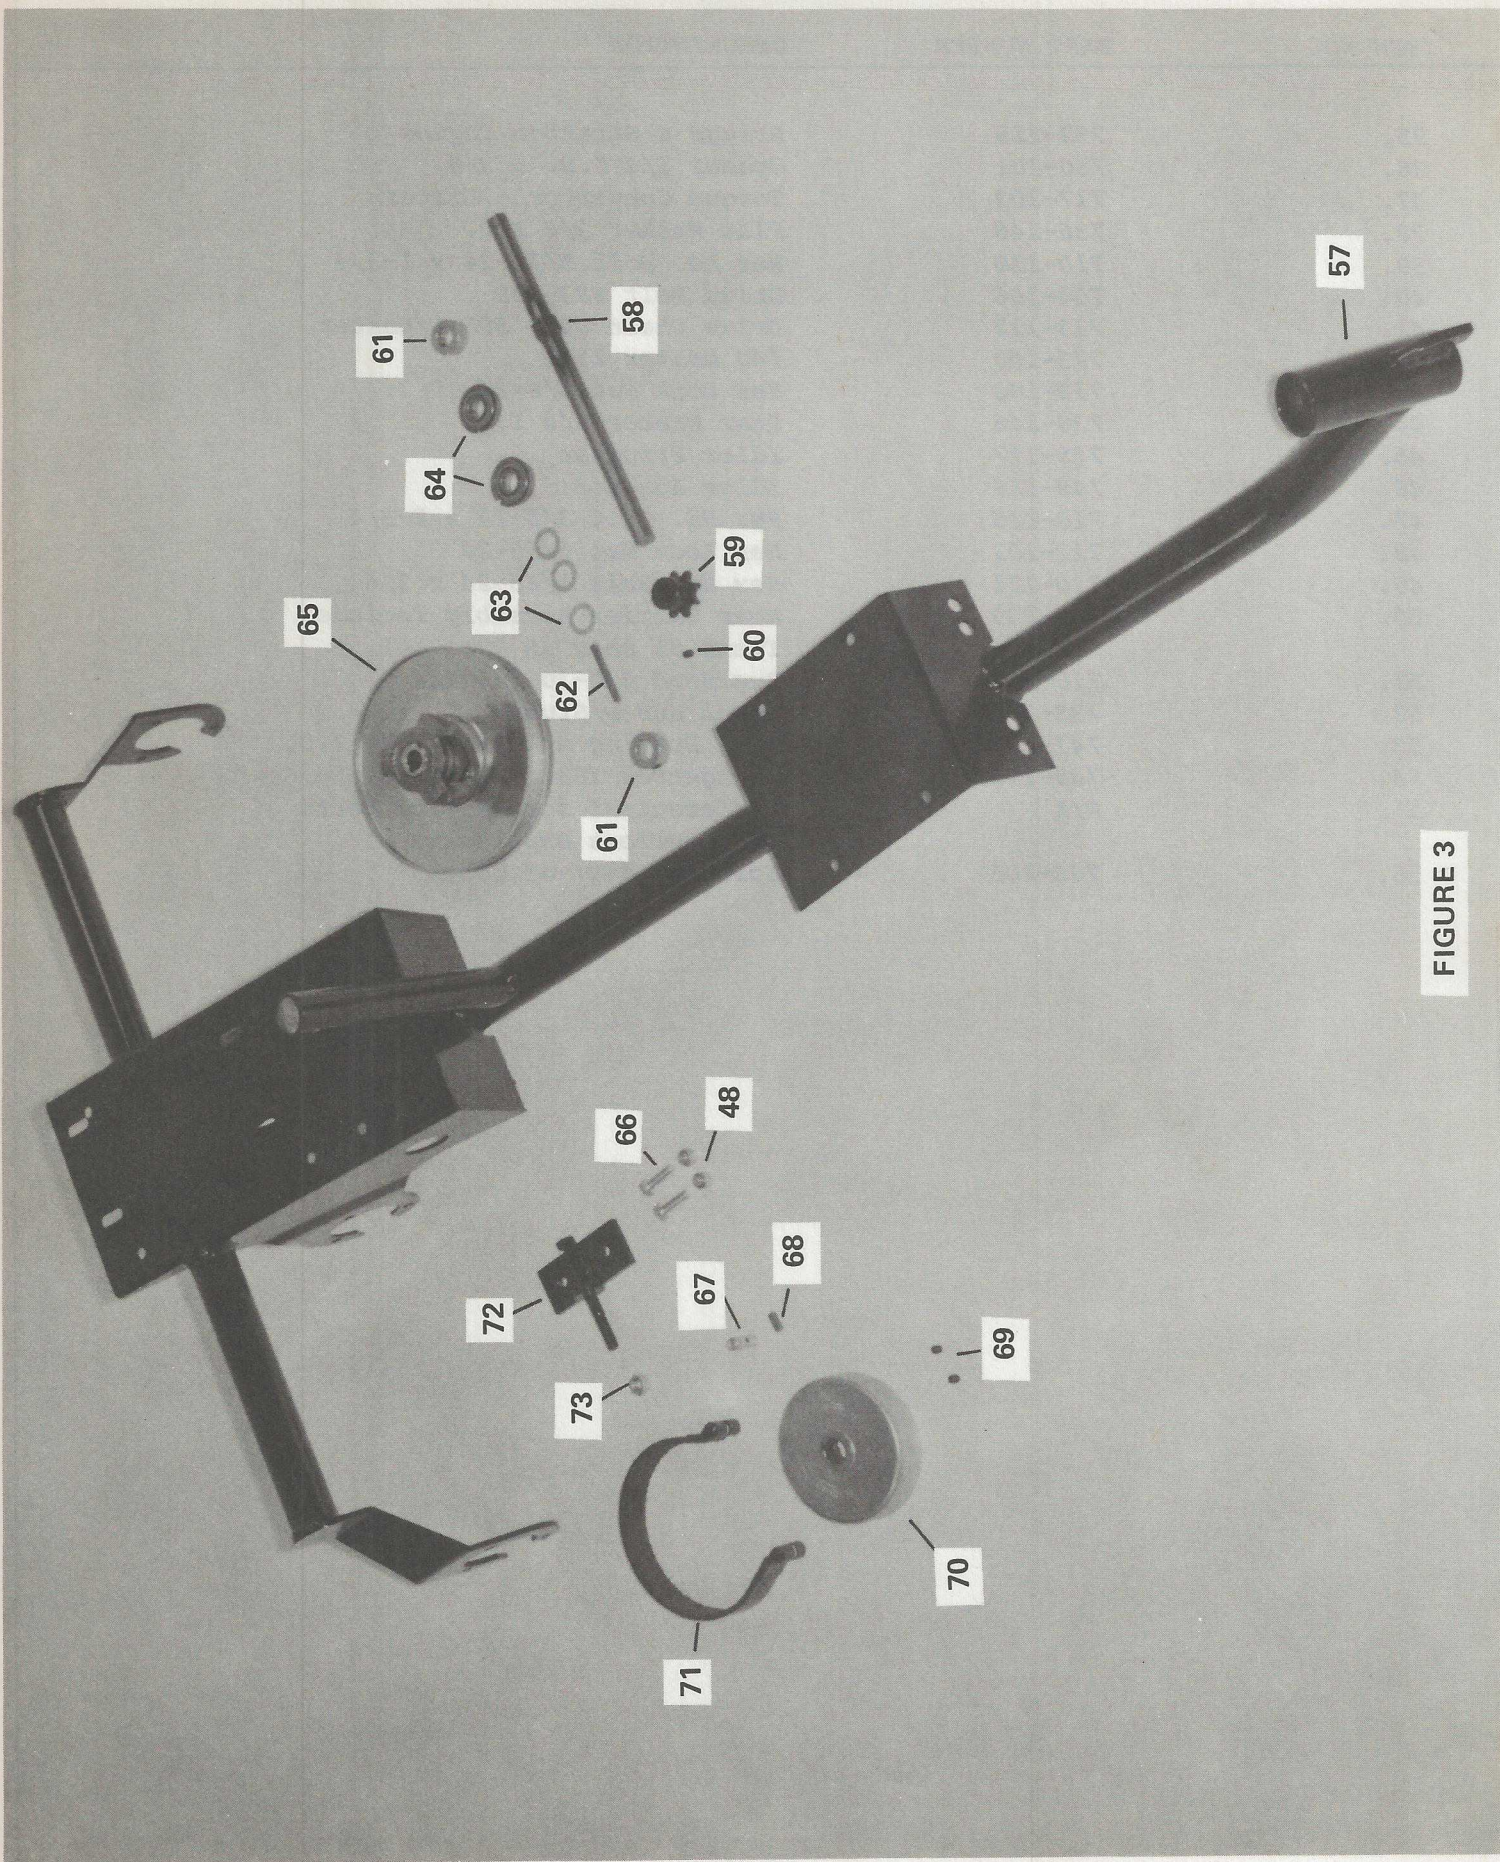

FIGURE 2

FIGURE 2

ITEM NO.	PART NUMBER	DESCRIPTION
35.	752-115	Briggs & Stratton Engine
36.	750-101	Spacer 3/4 I.D. x 3/8
37.	717-103	Torque Convertor - Driver
38.	736-148	Flat Washer 3/8 I.D.
39.	710-110	Hex Hd. Bolt 5/16-24 x 1-3/4
40.	754-106	Drive Belt 883-100
41.	713-117	Drive Chain #40 56P W/Master
42.	713-100	#40 Master Link
43.	712-100	Hex Lock Nut 3/8-24
44.	736-146	Star Washer 3/8 I.D.
45.	748-117	Idler Sprocket
46.	748-118	Idler Adapter
47.	710-116	Hex Hd. Bolt 3/8-24 x 2-3/4
48.	712-102	Hex Lock Nut 5/16-24
49.	710-121	Hex Hd. Bolt 5/16-24 x 3/4
50.	760-239	Rear Carrier Assembly Includes Items 51 thru 56
51.	710-117	Lug Stud 1/2-20 x 1-1/4
52.	733-106	Wheel Hub w/Studs
53.	741-106	Axle Bearing w/collar 3/4 I.D.
54.	749-116	Flangettes (Sold in pairs)
55.	N/A	Differential for Service Parts See Peerless Supplement
56.	748-106	Sprocket #40 45 Tooth

FIGURE 3

FIGURE 3

ITEM NO.	PART NUMBER	DESCRIPTION
57.	733-224	Frame
58.	711-123	Jackshaft 5/8 Dia. x 12-1/8
59.	748-123	40 B 8 Sprocket
60.	710-148	Set Screw 1/4-20 x 5/16
61.	750-122	Lock Collar 5/8 I.D.
62.	712-102	Key 3/16 Sq. x 2
63.	736-100	Flat Washer 5/8 I.D.
64.	741-100	Jackshaft Bearing 5/8 I.D.
65.	717-104	Torque Convertor Driven
66.	710-128	Hex Hd. Bolt 5/16-24 x 1
67.	757-104	Brake Cable Stop
68.	714-101	Key 3/16 Sq. x 9/16
69.	710-205	Set Screw 5/16-24 x 3/8
70.	757-136	Brake Drum 5/8 I.D.
71.	757-100	Brake Band
72.	733-245	Brake Mounting Brk't.
73.	712-122	Hex Lock Nut 3/8-16