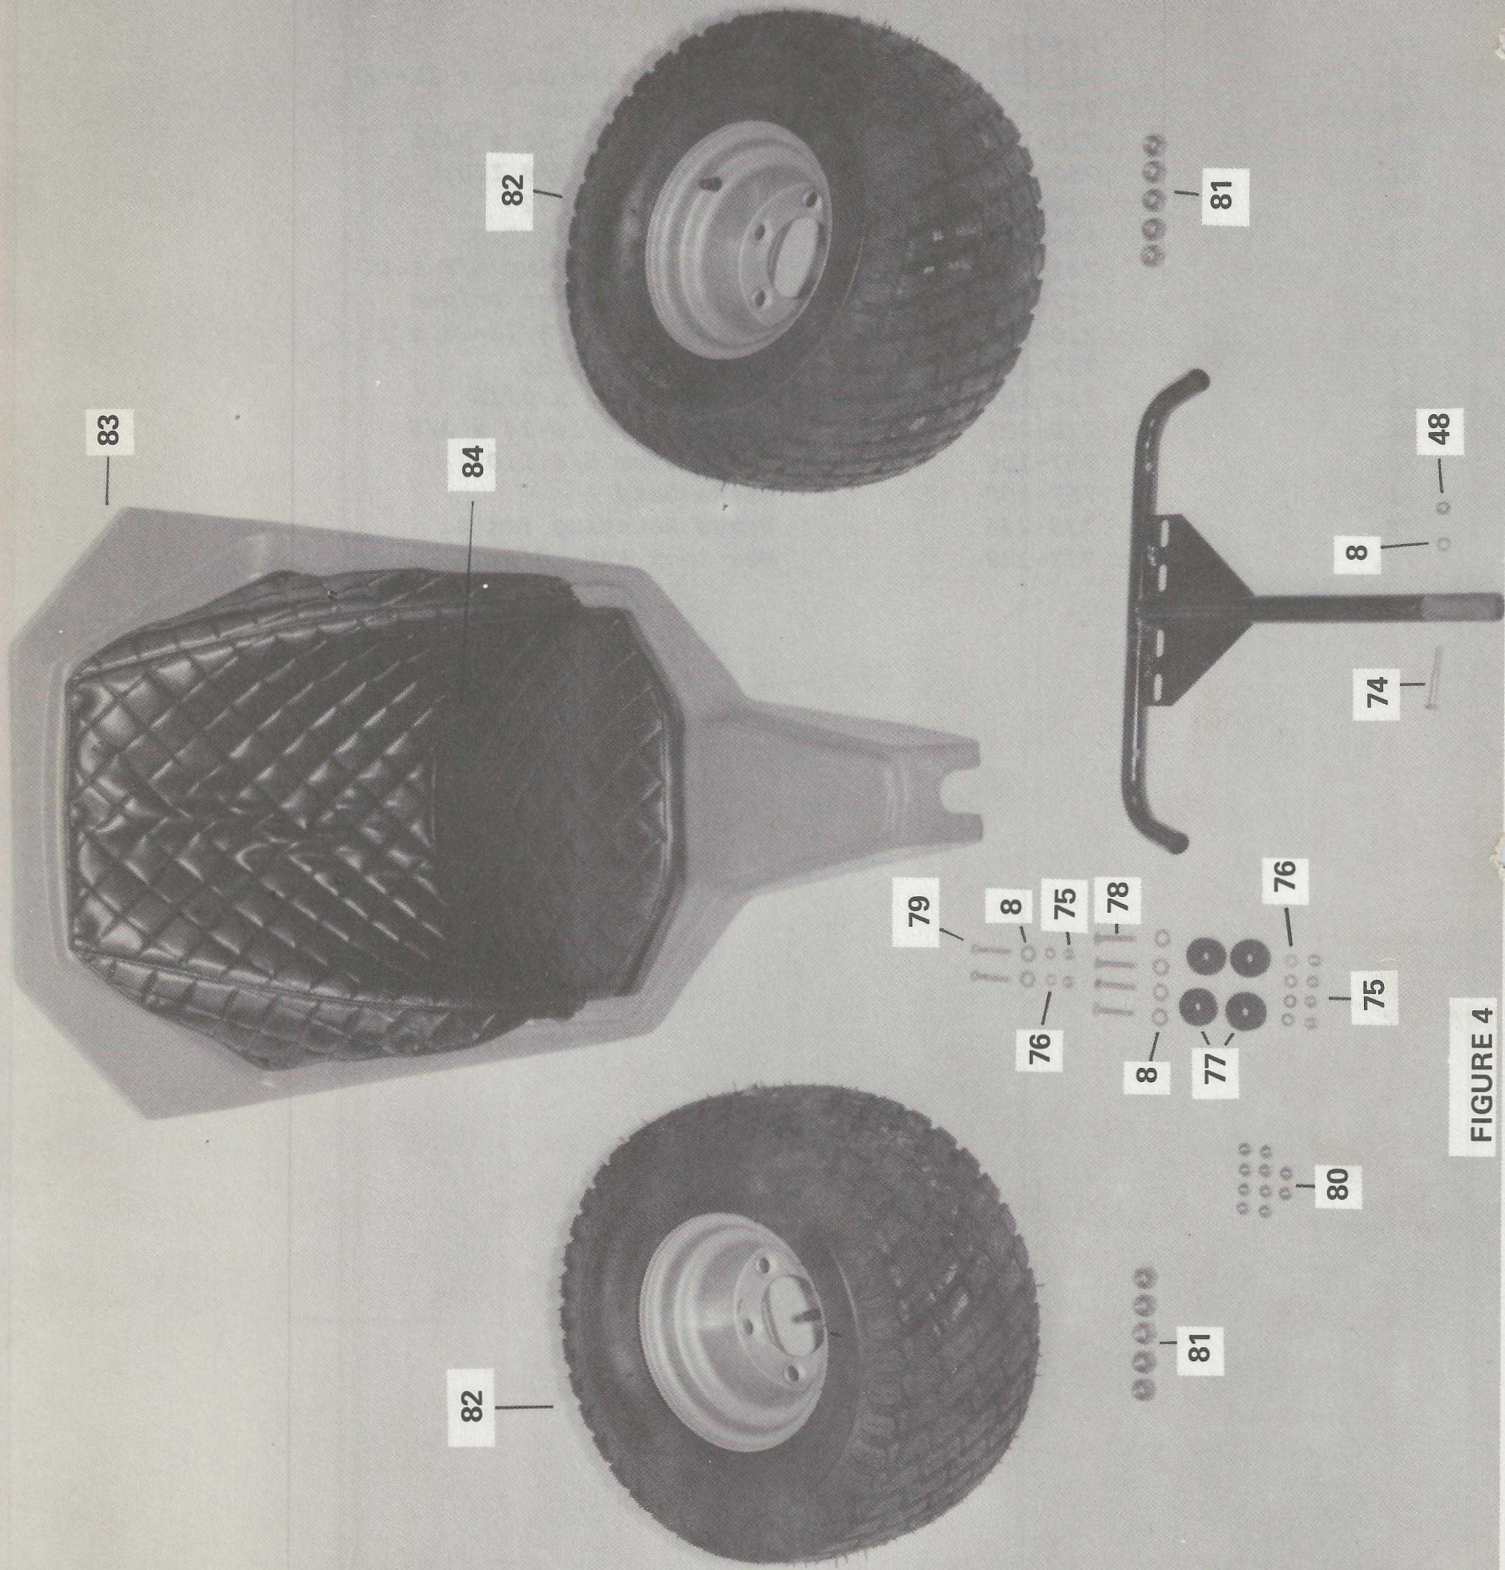

FIGURE 3

FIGURE 3

ITEM NO.	PART NUMBER	DESCRIPTION
57.	733-224	Frame
58.	711-123	Jackshaft 5/8 Dia. x 12-1/8
59.	748-123	40 B 8 Sprocket
60.	710-148	Set Screw 1/4-20 x 5/16
61.	750-122	Lock Collar 5/8 I.D.
62.	712-102	Key 3/16 Sq. x 2
63.	736-100	Flat Washer 5/8 I.D.
64.	741-100	Jackshaft Bearing 5/8 I.D.
65.	717-104	Torque Convertor Driven
66.	710-128	Hex Hd. Bolt 5/16-24 x 1
67.	757-104	Brake Cable Stop
68.	714-101	Key 3/16 Sq. x 9/16
69.	710-205	Set Screw 5/16-24 x 3/8
70.	757-136	Brake Drum 5/8 I.D.
71.	757-100	Brake Band
72.	733-245	Brake Mounting Brk't.
73.	712-122	Hex Lock Nut 3/8-16

FIGURE 4

FIGURE 4

ITEM NO.	PART NUMBER	DESCRIPTION
74.	710-110	Hex Hd. Bolt 5/16-24
75.	712-101	Hex Nut 1/4-20
76.	736-103	Lock Washer 1/4 I.D.
77.	735-100	Rubber Grommet
78.	710-123	Carriage Hd. Bolt 1/4-20 x 1-1/2
79.	710-133	Hex Hd. Bolt 1/4-20 x 2
80.	749-113	Seat Male Snap
81.	712-104	Lug Nut 1/2-20
82.	734-118	Rear Tire & Wheel Assembly
83.	751-147	Fiberglass Body
84.	723-140	Seat Pad w/Snaps