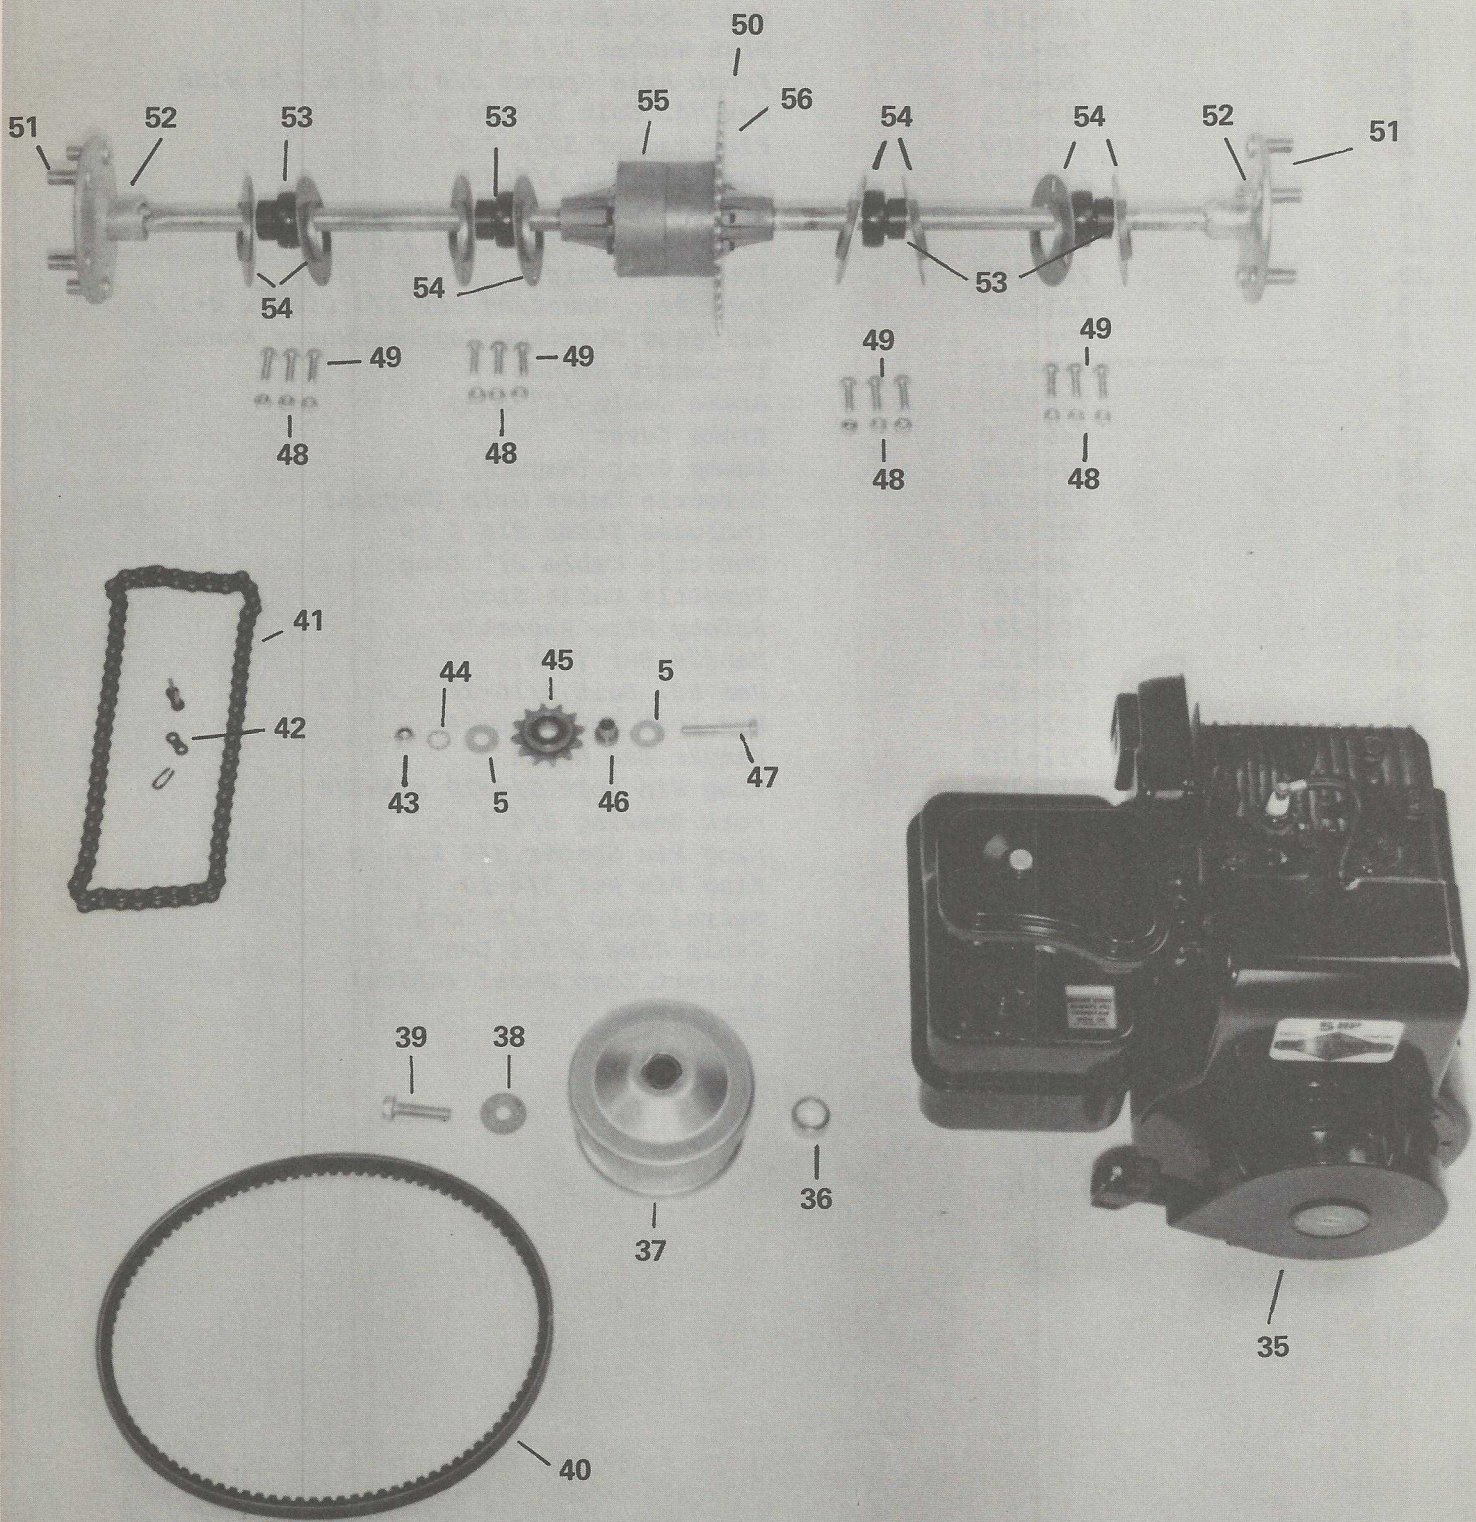

## PARTS LIST

**TS 110**

TROOP-IT  
PARTS LIST

TS 100

**1974**  
**TS-110**

FIGURE 1

FIGURE 1

ITEM NO.	PART NUMBER	DESCRIPTION
1.	734-116	Front Tire & Wheel Assembly
2.	741-102	Front Wheel Bearing 3/4 I.D.
3.	711-103	Front Axle 3/4 Dia. x 9
4.	710-118	Whiz Lock Bolt 3/8-24 x 3/4
5.	736-102	Flat Washer 3/8 I.D.
6.	750-104	Front Axle Spacer 3/8 I.D. x 1/8 Wide
7.	710-131	Hex Hd. Bolt 1/4-20 x 1
8.	736-104	Flat Washer 5/16 I.D.
9.	710-129	Hex Lock Nut 1/4-20
10.	733-111	Front Fender
11.	736-106	Flat Washer 2" O.D. x 3/8" I.D.
12.	720-102	Foot Rest Grip
13.	711-101	Foot Rest Mounting Bar 3/4 Dia. x 4-1/2
14.	NPN	Briggs & Stratton Engine Owners Manual
15.	759-112	TS-Owners Manual
16.	746-110	Brake Cable 72" Long
17.	746-100	Brake Lever
18.	720-105	Dummy Grip (Magura)
19.	720-104	Throttle Twist Grip (Magura)
	720-101	Includes Items #18 & 19
20.	746-138	Throttle Cable 87" Long
21.	746-103	Throttle Cable Stop
22.	725-221	Safety Wire Assembly
23.	720-111	Handle Bar (Blk.)
24.	710-105	Hex Hd. Bolt 5/16-24 x 2-1/4
25.	712-106	Hex Lock Nut 5/16-24
26.	711-107	Handle Bar Mount
27.	710-100	King Pin Bolt 3/4-10 x 5-5/8
28.	741-106	Fork Bearing 3/4 I.D.
29.	750-109	King Pin Spacer 3/4 I.D. x 3/8 Wide
30.	712-105	King Pin Nut 3/4-10
31.	749-103	Spiral Wrap 2-1/2 Long
32.	749-102	Cable Ties 6-3/4 Long
33.	759-205	Alsport Logo Decal (White)
34.	733-108	Front Fork

FIGURE 3

FIGURE 3

ITEM NO.	PART NUMBER	DESCRIPTION
57.	733-224	Frame
58.	711-123	Jackshaft 5/8 Dia. x 12-1/8
59.	748-123	40 B 8 Sprocket
60.	710-148	Set Screw 1/4-20 x 5/16
61.	750-122	Lock Collar 5/8 I.D.
62.	712-102	Key 3/16 Sq. x 2
63.	736-100	Flat Washer 5/8 I.D.
64.	741-100	Jackshaft Bearing 5/8 I.D.
65.	717-104	Torque Convertor Driven
66.	710-128	Hex Hd. Bolt 5/16-24 x 1
67.	757-104	Brake Cable Stop
68.	714-101	Key 3/16 Sq. x 9/16
69.	710-205	Set Screw 5/16-24 x 3/8
70.	757-136	Brake Drum 5/8 I.D.
71.	757-100	Brake Band
72.	733-245	Brake Mounting Brk't.
73.	712-122	Hex Lock Nut 3/8-16