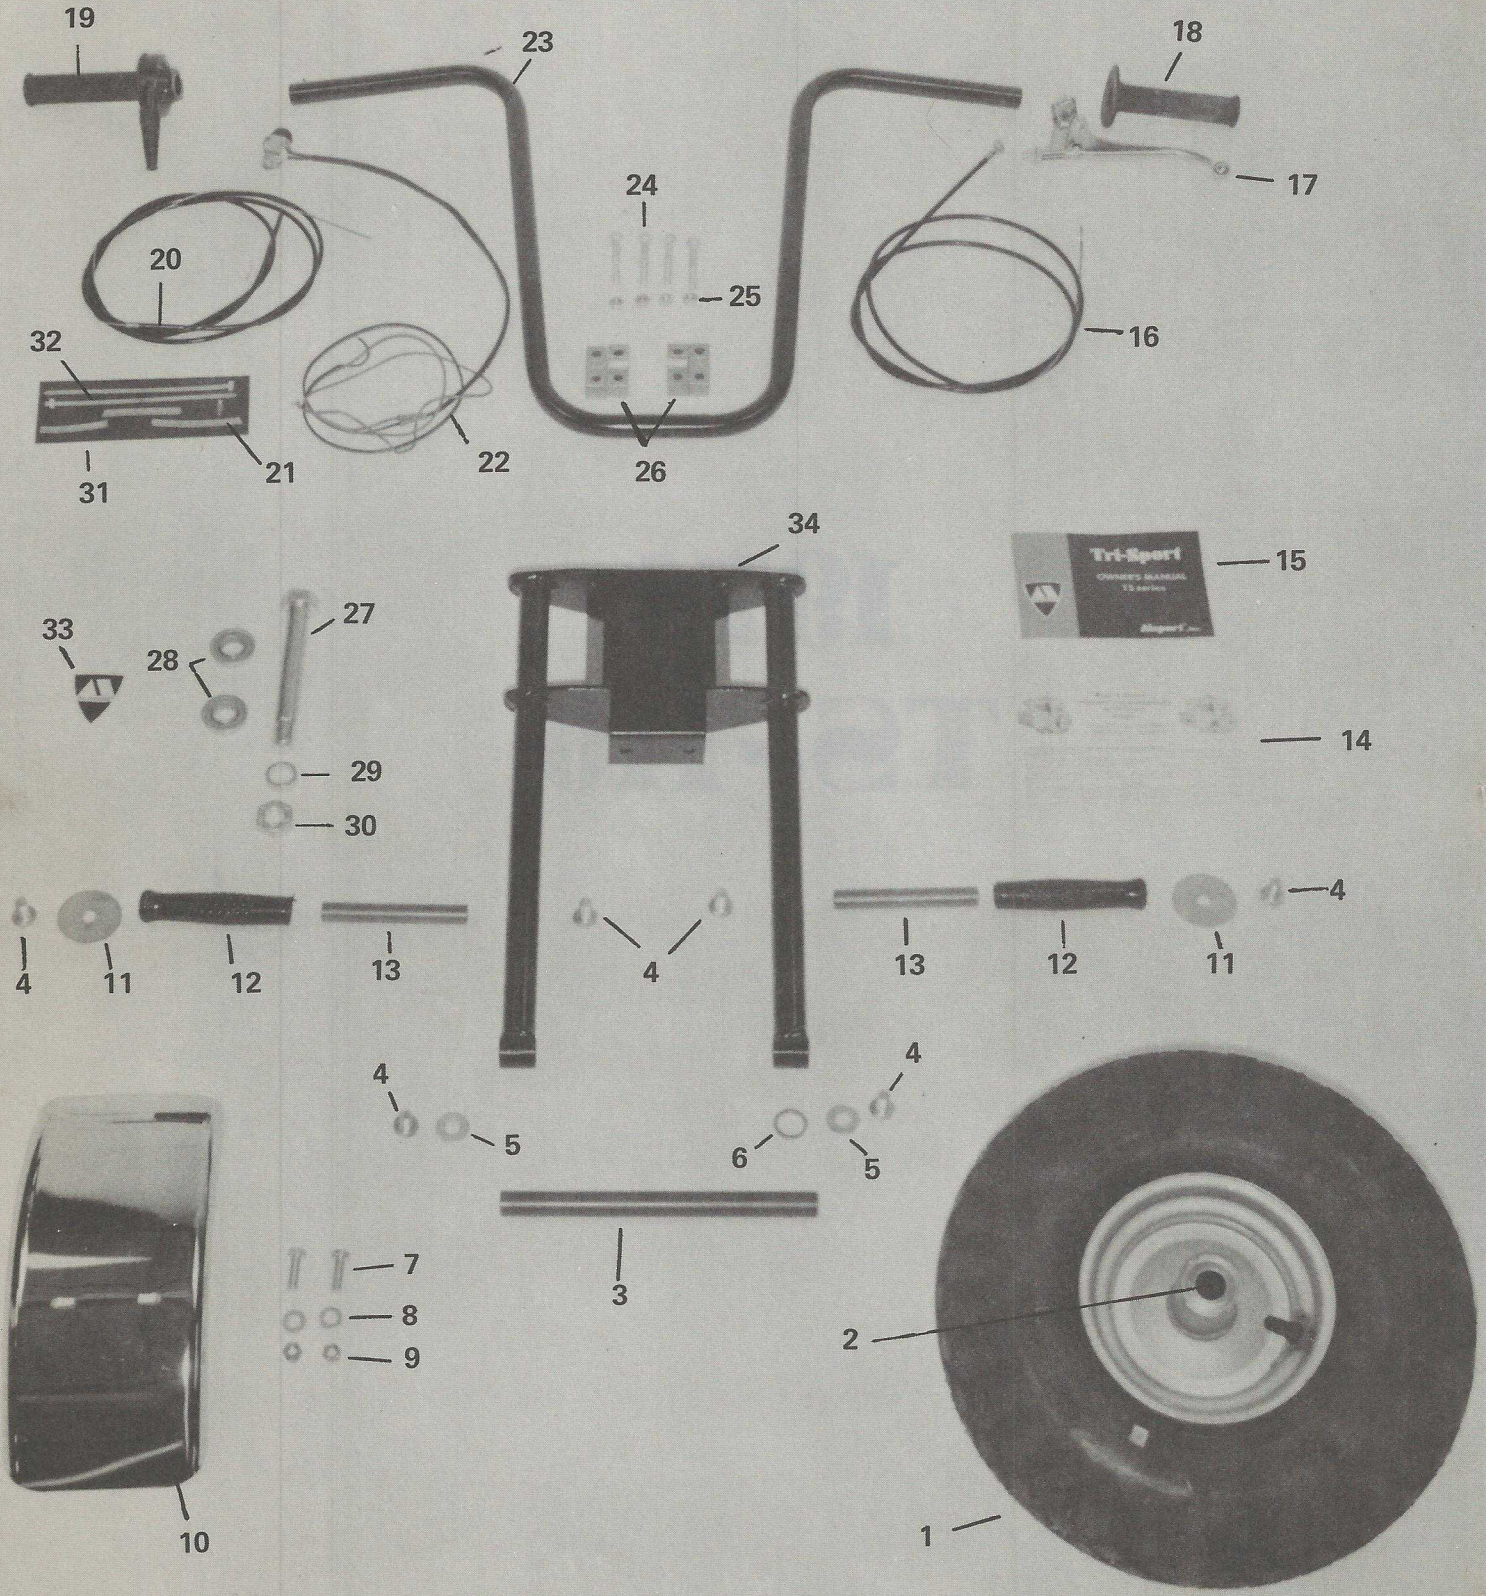

## PARTS LIST

**TS 110**

TROOP-IT  
PARTS LIST

TS 100

**1974**  
**TS-110**

FIGURE 1

FIGURE 1

ITEM NO.	PART NUMBER	DESCRIPTION
1.	734-116	Front Tire & Wheel Assembly
2.	741-102	Front Wheel Bearing 3/4 I.D.
3.	711-103	Front Axle 3/4 Dia. x 9
4.	710-118	Whiz Lock Bolt 3/8-24 x 3/4
5.	736-102	Flat Washer 3/8 I.D.
6.	750-104	Front Axle Spacer 3/8 I.D. x 1/8 Wide
7.	710-131	Hex Hd. Bolt 1/4-20 x 1
8.	736-104	Flat Washer 5/16 I.D.
9.	710-129	Hex Lock Nut 1/4-20
10.	733-111	Front Fender
11.	736-106	Flat Washer 2" O.D. x 3/8" I.D.
12.	720-102	Foot Rest Grip
13.	711-101	Foot Rest Mounting Bar 3/4 Dia. x 4-1/2
14.	NPN	Briggs & Stratton Engine Owners Manual
15.	759-112	TS-Owners Manual
16.	746-110	Brake Cable 72" Long
17.	746-100	Brake Lever
18.	720-105	Dummy Grip (Magura)
19.	720-104	Throttle Twist Grip (Magura)
	720-101	Includes Items #18 & 19
20.	746-138	Throttle Cable 87" Long
21.	746-103	Throttle Cable Stop
22.	725-221	Safety Wire Assembly
23.	720-111	Handle Bar (Blk.)
24.	710-105	Hex Hd. Bolt 5/16-24 x 2-1/4
25.	712-106	Hex Lock Nut 5/16-24
26.	711-107	Handle Bar Mount
27.	710-100	King Pin Bolt 3/4-10 x 5-5/8
28.	741-106	Fork Bearing 3/4 I.D.
29.	750-109	King Pin Spacer 3/4 I.D. x 3/8 Wide
30.	712-105	King Pin Nut 3/4-10
31.	749-103	Spiral Wrap 2-1/2 Long
32.	749-102	Cable Ties 6-3/4 Long
33.	759-205	Alsport Logo Decal (White)
34.	733-108	Front Fork

FIGURE 3

FIGURE 3

ITEM NO.	PART NUMBER	DESCRIPTION
57.	733-224	Frame
58.	711-123	Jackshaft 5/8 Dia. x 12-1/8
59.	748-123	40 B 8 Sprocket
60.	710-148	Set Screw 1/4-20 x 5/16
61.	750-122	Lock Collar 5/8 I.D.
62.	712-102	Key 3/16 Sq. x 2
63.	736-100	Flat Washer 5/8 I.D.
64.	741-100	Jackshaft Bearing 5/8 I.D.
65.	717-104	Torque Convertor Driven
66.	710-128	Hex Hd. Bolt 5/16-24 x 1
67.	757-104	Brake Cable Stop
68.	714-101	Key 3/16 Sq. x 9/16
69.	710-205	Set Screw 5/16-24 x 3/8
70.	757-136	Brake Drum 5/8 I.D.
71.	757-100	Brake Band
72.	733-245	Brake Mounting Brk't.
73.	712-122	Hex Lock Nut 3/8-16