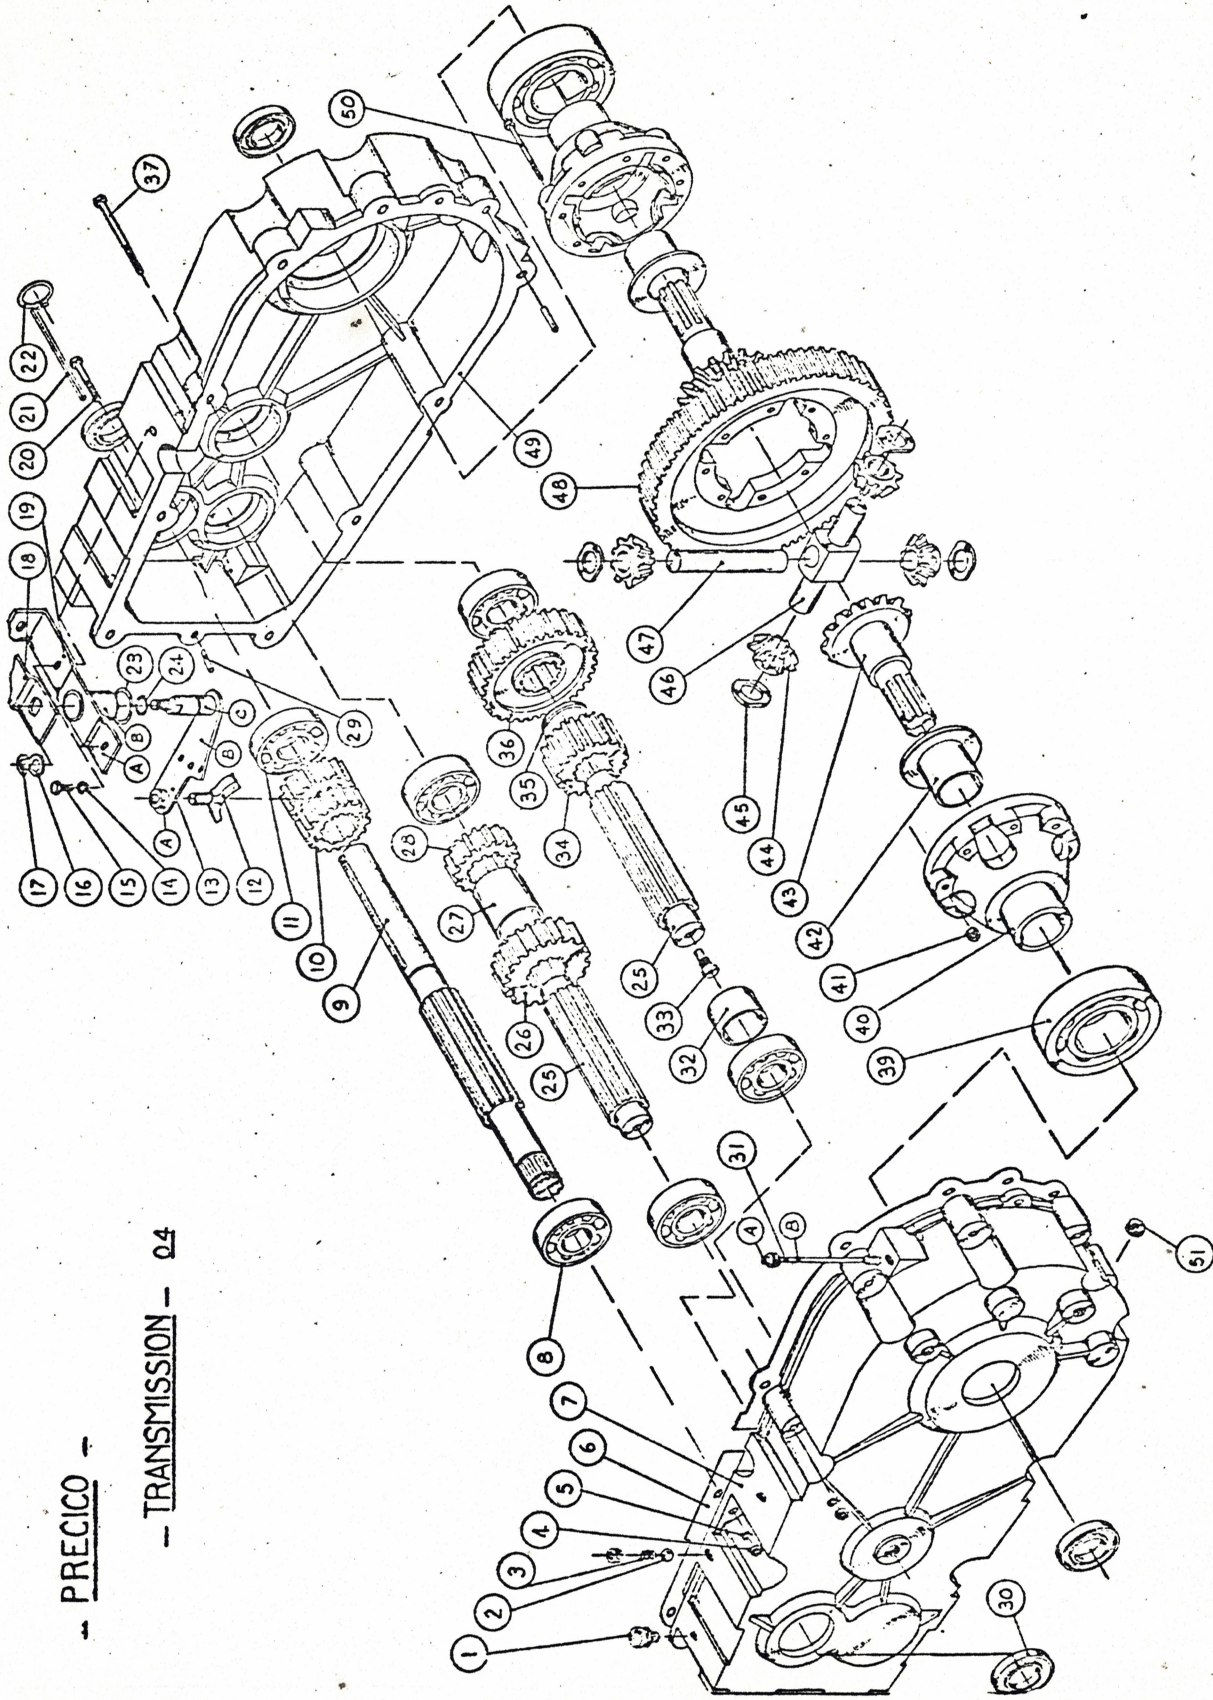

-- PRECICO --

-- TRANSMISSION -- 04

PRECICO TRANSMISSION

Page 1 of 3

ALSPORT PART NO. 617-105

<u>ITEM NO. & PART NO.</u>	<u>DESCRIPTION</u>
1 40430-016	Air Vent
2 40430-000	Locker Ball
3 40416-001	Locker Ball Spring
4 41212-023	Hex Nut
5 41213-003	Lock Washer
6 40420-000	Transmission Casing Gasket
7 40402-007	Transmission Casing LH
8 41218-000	Ball Bearing
9 40402-003	Input Shaft
10 40419-007	Transfer Gear 21T
11 40418-000	Ball Bearing
12 40402-008	Shifter Fork
13 40404-002	Fork Lever
14 41213-003	Lock Washer
15 41211-005	Hex Cap Screw
16 41213-006	Flat Washer
17 41212-015	Lock Nut
18 40403-004	Shifter Lever
19 40404-003	Shifter Housing
20	Hex Head Bolt
21 40402-019	Square Key
22 41214-202	Snap Ring

10-74

<u>ITEM NO. & PART NO.</u>	<u>DESCRIPTION</u>
23 41220-002	Shifter Housing Gasket
24 41220-001	"0" Ring
25 40402-002	Transmission Shaft
26 40419-006	Gear 30T
27 40402-005	Spacer
28 40419-004	Gear 21T
29 41214-001	Dowel Pin
30 41220-000	Oil Seal
31 40404-004	Oil Gauge
32 40402-023	Spacer
33 40430-015	Square Driver Plug
34 40419-005	Gear 23T
35 40402-004	Spacer
36 40419-015	Gear 45T
37 40211-007	Hex Head Bolt
38	NOT USED
39 41218-001	Ball Bearing
40 40402-001	Differential Body
41 41212-005	Lock Nut
42 41217-003	Flanged Bearing
43 40419-014	Bevel Gear 18T
44 40419-011	Pinion 12T
45 40402-026	Thrust Bearing
46 40402-011	Pinion Axle

10-74

<u>ITEM NO. & PART NO.</u>	<u>DESCRIPTION</u>
47 40402-010	Pinion Pin
48 40419-017	Gear 87T
49 40402-006	Transmission Casing RH
50 41211-004	Hex Head Bolt
51 41215-000	Plug