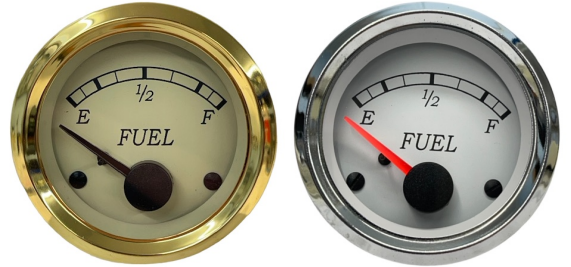

Part No.	Symbol	Bezel	Range	Signal
Heritage Gold FUEL G	FUEL	Gold	E - F	3-184
Heritage Gold FUEL C	FUEL	Chrome	E - F	3-184

Part No.	Symbol	Bezel	Range	Signal
Heritage White FUEL C	FUEL	Chrome	E - F	3-184
Heritage White FUEL G	FUEL	Gold	E - F	3-184