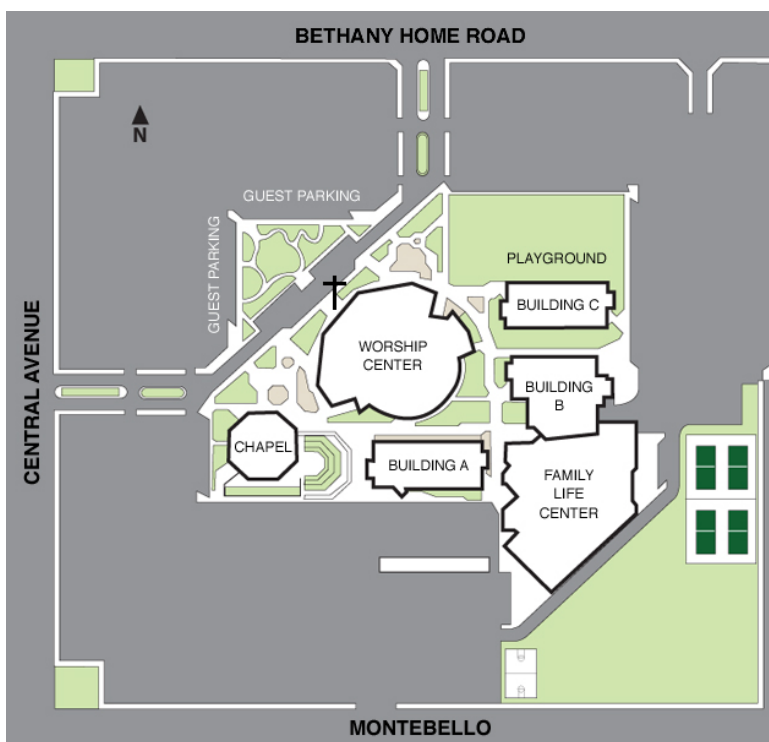

Tournament will be held in the Family Life Center

Registration begins at 8:30am

Divisions

* Non-required divisions must have 3 competitors in each division to separate.

Weapons Divisions

Tots (9+Under) Beg*, Int*, Adv*
Youth (10-13) Beg*, Int*, Adv*
Teen (14-17) Beg*, Int*, Adv*
Adult Kyu Beg*, Int*, Adv*
Black Belt Men
Black Belt Women