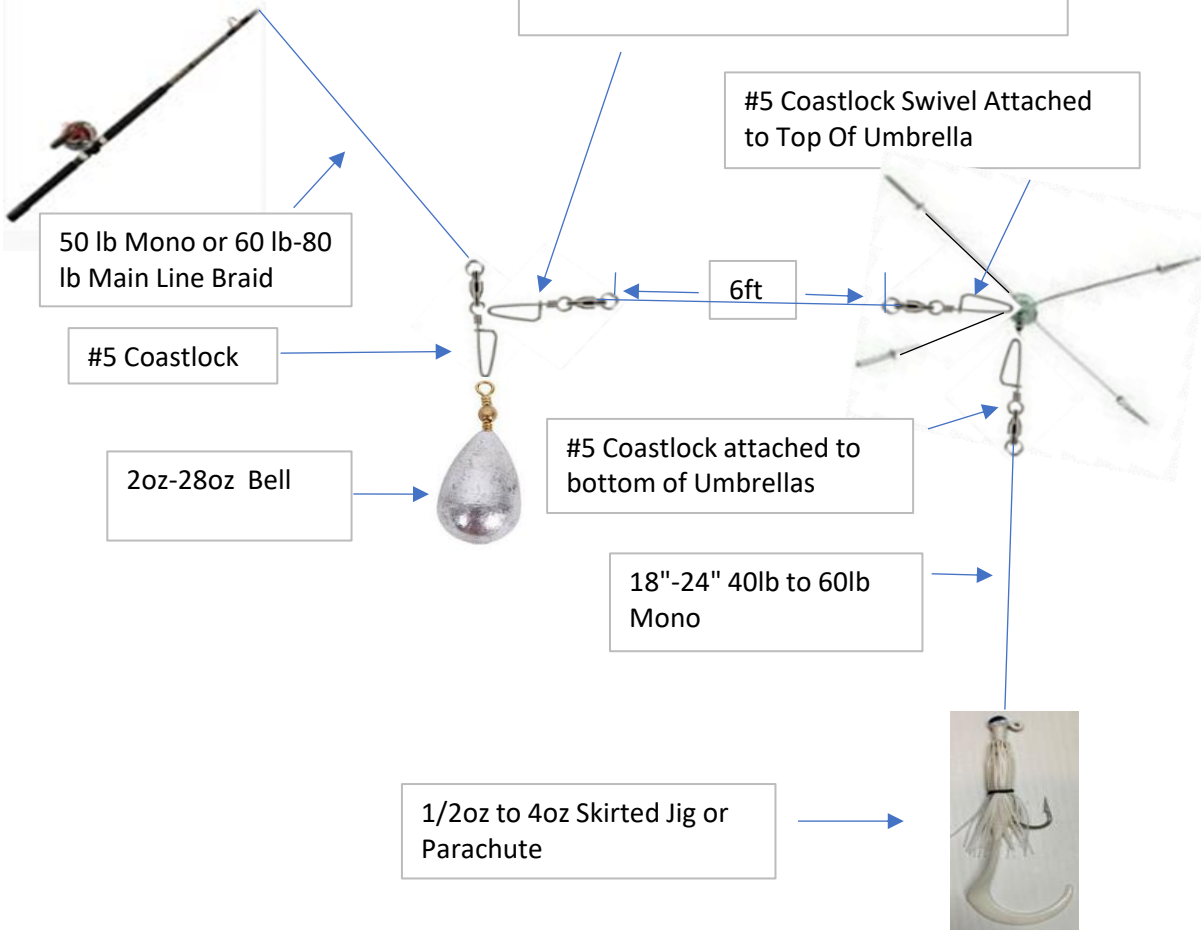

Sweeper

Note: May Be Used For Single Or Double Drop Umbrellas

#5 Coastlock Swivel Hooked into Eye of Main Line Coastlock

#5 Coastlock Swivel Attached to Top Of Umbrella

50 lb Mono or 60 lb-80 lb Main Line Braid

6ft

#5 Coastlock

2oz-28oz Bell

#5 Coastlock attached to bottom of Umbrellas

18"-24" 40lb to 60lb Mono

1/2oz to 4oz Skirted Jig or Parachute

Sweeper