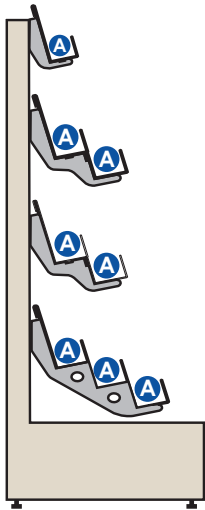

Tiers	Facings	Shelf
7	28	665mm
		1000mm
		1200mm
		1250mm

Pocket Depth	
A	70mm

7T 1600mm High Gondola Bay 2,2,3 - Standard Plus

Tiers	Facings	Shelf
7	28	665mm
		1000mm
		1200mm
		1250mm

Pocket Depth	
A	70mm
B	100mm

7T 1600mm High Gondola Bay 2,2,3 - Maxi

Tiers	Facings	Shelf
7	28	665mm
		1000mm
		1200mm
		1250mm

Pocket Depth	
B	100mm

*Photo for promotional purposes only

Magazine bays 8 Tier Gondola

8T Wall Bay 1,2,2,3 - Standard