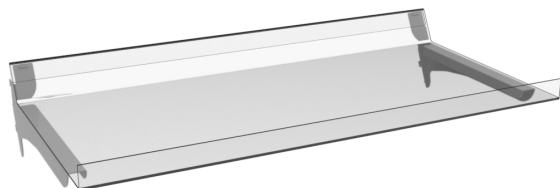

1 Tier 450mm Standard Crisp Shelf inc Dividers

Profile Height	Bay Width	Dividers
175mm	665mm	2
	1000mm	3
	1200mm	4
	1250mm	4

Crisps and Snacking

4 Tier 350mm Standard Crisp Bay inc Dividers

Profile Height	Bay Width
175mm	665mm
	1000mm
	1200mm
	1250mm

4 Tier 450mm Standard Crisp Bay inc Dividers

Profile Height	Bay Width
175mm	665mm
	1000mm
	1200mm
	1250mm

4 Tier Combi Crisp Bay inc Dividers

Tiers	Profile Height
2 x 1 Tier 350mm Shelf	175mm
2 x 1 Tier 450mm Shelf	

Bay Width	Dividers
665mm	2
1000mm	3
1200mm	4
1250mm	4

6 Tier Multi-Max Snack Bay

Tiers
2 x 1 Tier 300mm Multi Angle Shelf
2 x 1 Tier 350mm Multi Angle Shelf
2 x 1 Tier 450mm Multi Angle Shelf

Profile Height	Bay Width
70mm	665mm
	1000mm
	1200mm
	1250mm

Crisps and Snacking

1 Tier 300mm Multi Angle Snack Shelf

Profile Height

Bay Width

70mm	665mm
	1000mm
	1200mm
	1250mm

1 Tier 350mm Multi Angle Snack Shelf

Profile Height

Bay Width