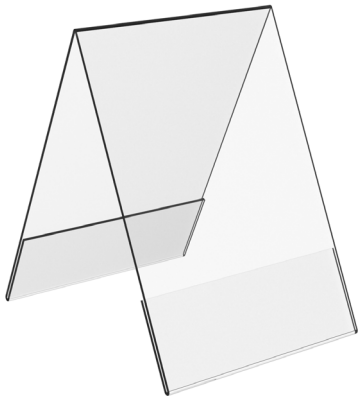

*Photo for promotional purposes only

Standard Products

Info and Sign Holders

Free-standing Single Sided Poster Holder

Profile	Size
Portrait	A6
	1/3 A4
	A5
	A4
	A3

Poster Holder with Open Base

Profile	Size
Portrait	A6
	1/3 A4
	A5
	A4
	A3

Tent Card Holder

Profile	Size
Portrait	A7
	1/3 A4
	A6
	A5
	A4

Poster Holder Double Sided

Profile	Size
Portrait	A7
	1/3 A4
	A6
	A5
	A4

Info and Sign Holders

Poster Holder with Leaflet Dispenser

Profile	Size
Portrait	A4
	A3

Triangular Menu Holder

Profile	Size
Landscape	Small
	Large

Pallet POS Holder

Profile	Size
Portrait	A5
	A4
	A3

3 Sided POS Holder

Profile	Size
Portrait	100mm

Slatwall Accessories

Slatwall Poster Holder