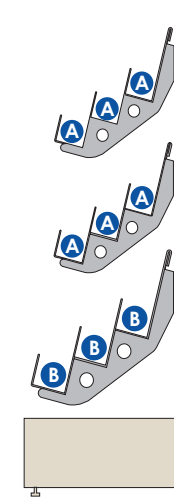

4 Tier Standard Shelf

4 Tier Standard plus Shelf

*Photo for promotional purposes only

Magazine bays

1900mm magazine bay

Tiers	Facings	Shelf Width
10	40	665mm
		1000mm
		1200mm
		1250mm

Pocket Depth	
A	70mm
B	100mm

1350mm magazine bay

Tiers	Facings	Shelf Width
7	28	665mm
		1000mm
		1200mm
		1250mm

Pocket Depth	
A	70mm
B	100mm

1600mm magazine bay

Tiers	Facings	Shelf Width
9	38	665mm
		1000mm
		1200mm
		1250mm

Pocket Depth	
A	70mm
B	100mm

1600mm magazine bay

Tiers	Facings	Shelf Width
9	36	665mm
		1000mm
		1200mm
		1250mm

Pocket Depth	
A	70mm
B	100mm

Magazine bays

1900mm magazine bay

Tiers	Facings	Shelf Width
9	36	665mm
		1000mm
		1200mm
		1250mm

	Pocket Depth
A	70mm
B	100mm

Magazine bays 6 Tier Gondola

6T Low Level Gondola Bay 1,2,3 - Standard

Tiers	Facings	Shelf
6	24	665mm
		1000mm
		1200mm
		1250mm

Pocket Depth	
A	70mm

6T Low Level Gondola Bay 1,2,3 - Standard Plus