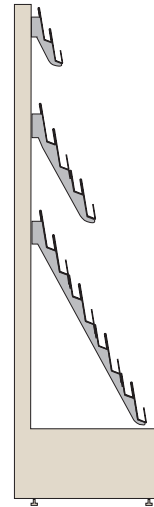

2 Tier Photo Frame Shelf

Pocket Depth		Bay Width
A	70mm	665mm
		1000mm
		1200mm
		1250mm

3 Tier Photo Frame Shelf

Pocket Depth		Bay Width
A	70mm	665mm
		1000mm
		1200mm
		1250mm

*Product can be found on website

Cards and Gifts

12 Tier Card Bay

Tiers

- 1 x 2 Tier Card Shelf
- 1 x 10 Tier Card Shelf

Profile Height	Bay Width
70mm	665mm
	1000mm
	1200mm
	1250mm

14 Tier Card

Tiers

- 1 x 2 Tier Card Shelf
- 1 x 4 Tier Card Shelf
- 1 x 8 Tier Card Shelf

Profile Height	Bay Width
70mm	665mm
	1000mm
	1200mm
	1250mm

16 Tier Card Shelf

Tiers

- 1 x 2 Tier Card Shelf
- 1 x 4 Tier Card Shelf
- 1 x 10 Tier Card Shelf

Profile Height	Bay Width
70mm	665mm
	1000mm
	1200mm
	1250mm