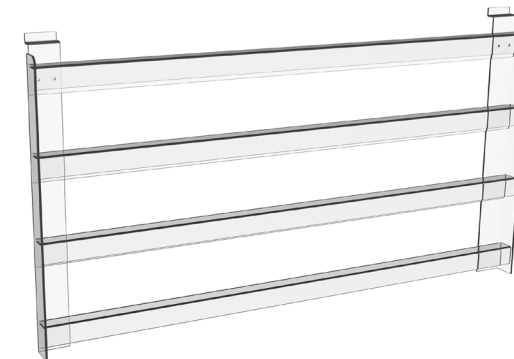

10 Tier Card Shelf

Profile Height

Bay Width

30mm

665mm
1000mm
1200mm
1250mm

Gift Solutions

1 Tier Photo Frame Shelf

Pocket Depth		Bay Width
A	70mm	665mm
		1000mm
		1200mm
		1250mm

2 Tier Photo Frame Shelf

Pocket Depth		Bay Width
A	70mm	665mm
		1000mm
		1200mm
		1250mm

3 Tier Photo Frame Shelf

Pocket Depth		Bay Width
A	70mm	665mm
		1000mm
		1200mm
		1250mm

*Product can be found on website

Cards and Gifts

12 Tier Card Bay

Tiers

- 1 x 2 Tier Card Shelf
- 1 x 10 Tier Card Shelf

Profile Height	Bay Width
70mm	665mm
	1000mm
	1200mm
	1250mm

14 Tier Card

Tiers

- 1 x 2 Tier Card Shelf
- 1 x 4 Tier Card Shelf
- 1 x 8 Tier Card Shelf