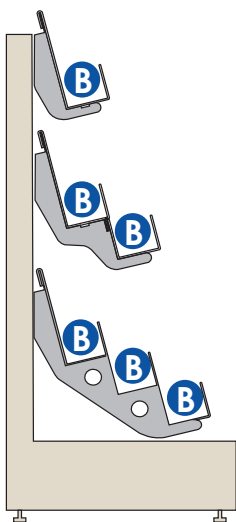

	Pocket Depth
A	70mm
B	100mm

Magazine bays 6 Tier Gondola

6T Low Level Gondola Bay 1,2,3 - Standard

Tiers	Facings	Shelf
6	24	665mm
		1000mm
		1200mm
		1250mm

Pocket Depth	
A	70mm

6T Low Level Gondola Bay 1,2,3 - Standard Plus

Tiers	Facings	Shelf
6	24	665mm
		1000mm
		1200mm
		1250mm

Pocket Depth	
A	70mm
B	100mm

6T Low Level Gondola Bay 1,2,3 - Maxi

Tiers	Facings	Shelf
6	24	665mm
		1000mm
		1200mm
		1250mm

Pocket Depth	
B	100mm