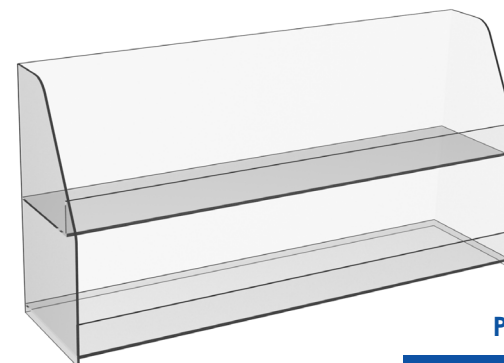

225mm H x 150mm W

225mm H x 250mm W

225mm H x 300mm W

300mm H x 150mm W

300mm H x 250mm W

300mm H x 300mm W

Counter and shelf displays

Plate & Picture Frame Holders

Profile	Size
6 facings	140mm W x 300mm L
8 facings	140mm W x 400mm L

Bedding Displays

Profile	Size
Pillowcases	5 Facings 300mm L x 140mm W x 100mm H
Sheets and duvets	5 Facings 400mm L X 140mm W x 100mm H

ECIG Display

Size
200mm H x 600mm L x 200mm D
Profile
Single

Counter Inpulse Unit

Profile	Size
2 Tier	560mm W X 255mm H

Counter and shelf displays

Lip-balm Display

Tiers	Size
2	98mm W x 120mm H 255mm D

Display Cube with 4 Sided POS Holders - White