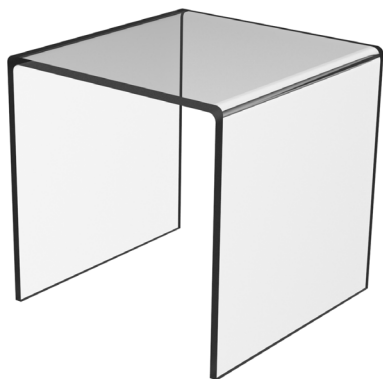

Counter and shelf displays

Acrylic Bridges

Profile

70mm

Size mm

50 W x 50 H x 50 L

100 W x 100 H x 100 L

150 W x 150 H x 150 L

200 W x 200 H x 200 L

250 W x 250 H x 250 L