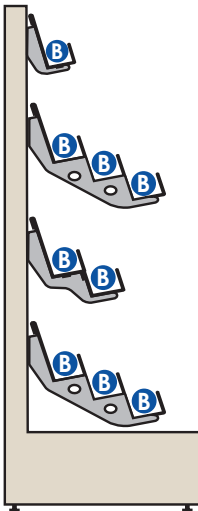

Pocket Depth	
A	70mm

9T Wall Bay 1,3,2,3 - Standard Plus

Tiers	Facings	Shelf
9	36	665mm
		1000mm
		1200mm
		1250mm

Pocket Depth	
A	70mm
B	100mm

9T Wall Bay 1,3,2,3 - Maxi

Tiers	Facings	Shelf
9	36	665mm
		1000mm
		1200mm
		1250mm

Pocket Depth	
B	100mm

*Photo for promotional purposes only

Magazine bays 10 Tier Gondola

10T Wall Bay 1,2,3,4 - Standard

Tiers	Facings	Shelf
10	40	665mm
		1000mm
		1200mm
		1250mm

Pocket Depth	
A	70mm

10T Wall Bay 1,2,3,4 - Standard Plus