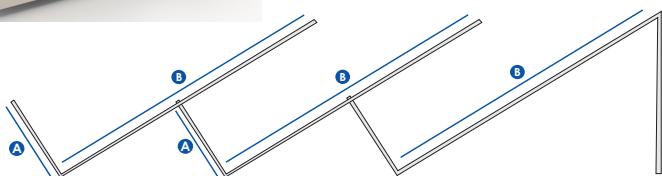

7 Tier Multi Bay

Pocket Depth	
A	100mm
B	160mm

Tiers	Facings	Shelf Width
7	28	665mm
		1000mm
		1200mm
		1250mm

*Photo for promotional purposes only

Gate 3, Shaw park, Unit 13-14,
Silver St, Moldgreen, Huddersfield
HD5 9AF

TEL: 01484 955400

email: Sales@mersolltd.co.uk

17

Newspaper Shelving

665mm Base Shelf Zig-Zag News Set

	Pocket Depth	Shelf Width
A	88mm	665mm
B	297mm	

1000mm Base Shelf Zig Zag News Set

	Pocket Depth	Shelf Width
A	88mm	1000mm
B	297mm	

1200mm Base Shelf Zig Zag News Set

	Pocket Depth	Shelf Width
A	88mm	1200mm
B	297mm	

1250mm Base Shelf Zig Zag News Set

	Pocket Depth	Shelf Width
A	88mm	1250mm
B	297mm	

Gate 3, Shaw park, Unit 13-14,
Silver St, Moldgreen, Huddersfield
HD5 9AF