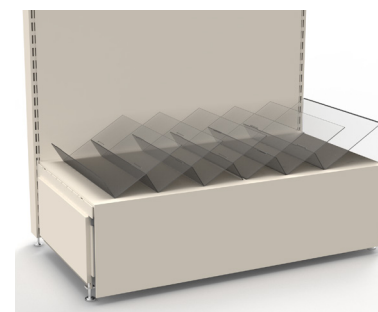

1250mm Base Shelf Zig Zag News Set

	Pocket Depth	Shelf Width
A	88mm	1250mm
B	297mm