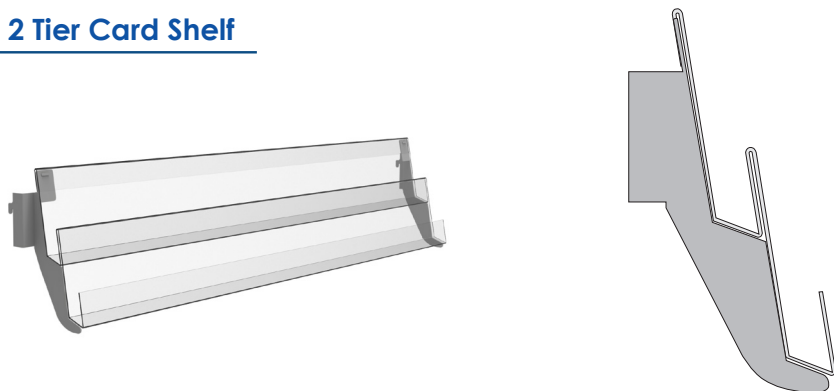

Crisps and Snacking

1 Tier 300mm Multi Angle Snack Shelf

Profile Height

Bay Width

70mm	665mm
	1000mm
	1200mm
	1250mm

1 Tier 350mm Multi Angle Snack Shelf

Profile Height

Bay Width

70mm	665mm
	1000mm
	1200mm
	1250mm

1 Tier 400mm Multi Angle Snack Shelf

Profile Height

Bay Width

70mm	665mm
	1000mm
	1200mm
	1250mm

Cards and Gifts

Cards and Gifts

2 Tier Card Shelf

Profile Height

Bay Width

30mm	665mm
	1000mm
	1200mm
	1250mm

4 Tier Card Shelf

Profile Height

Bay Width

30mm	665mm
	1000mm
	1200mm
	1250mm

6 Tier Card Shelf