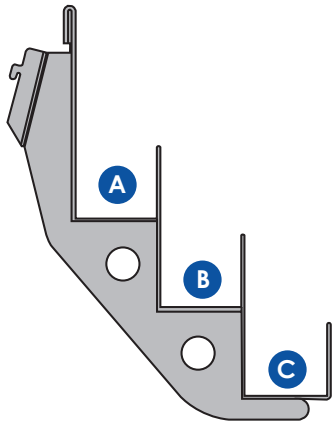

Profile Height

Bay Width

30mm	665mm
	1000mm
	1200mm
	1250mm

8 Tier Card Shelf

Profile Height

Bay Width

30mm	665mm
	1000mm
	1200mm
	1250mm

Cards and Gifts

10 Tier Card Shelf

Profile Height

Bay Width

30mm

665mm
1000mm
1200mm
1250mm

Gift Solutions

1 Tier Photo Frame Shelf

Pocket Depth		Bay Width
A	70mm	665mm
		1000mm
		1200mm
		1250mm

2 Tier Photo Frame Shelf

Pocket Depth		Bay Width
A	70mm	665mm
		1000mm
		1200mm
		1250mm

3 Tier Photo Frame Shelf

Pocket Depth		Bay Width
A	70mm	665mm
		1000mm
		1200mm
		1250mm

*Product can be found on website

Cards and Gifts

12 Tier Card Bay

Tiers

- 1 x 2 Tier Card Shelf
- 1 x 10 Tier Card Shelf

Profile Height	Bay Width
70mm	665mm
	1000mm
	1200mm
	1250mm

14 Tier Card

Tiers

- 1 x 2 Tier Card Shelf
- 1 x 4 Tier Card Shelf
- 1 x 8 Tier Card Shelf