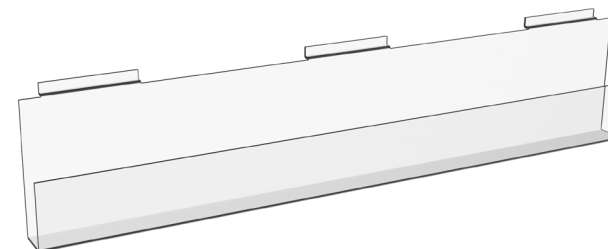

100mm D x 200mm W
100mm D x 250mm W
100mm D x 300mm W
150mm D x 250mm W
150mm D x 300mm W
150mm D x 400mm W

Slatwall Display Tray - 40mm H

Profile

Single

Size mm

Single	100mm D x 200mm W
	100mm D x 250mm W
	100mm D x 300mm W
	150mm D x 250mm W
	150mm D x 300mm W
	150mm D x 400mm W

Slatwall Shelf

Profile

Single

Size mm

Single	100mm D x 200mm W
	100mm D x 250mm W
	100mm D x 300mm W
	150mm D x 250mm W
	150mm D x 300mm W
	150mm D x 400mm W

Slatwall Accessories

Slatwall Angled Shoe Shelf

Profile	Size
Right	125mm D x 300mm L
Left	125mm D x 300mm L

Slatwall Single Tier Card Shelf

Profile	Size
Single	150mm H x 750mm L x 40mm D

4 Section Slatwall Impulse Unit

Profile	Size
Single	200mm H x 600mm L x 200mm D

Slatwall Leaflet Holder

Profile	Size
Single	1/3 A4 Portrait
	A5 Portrait
	A4 Portrait