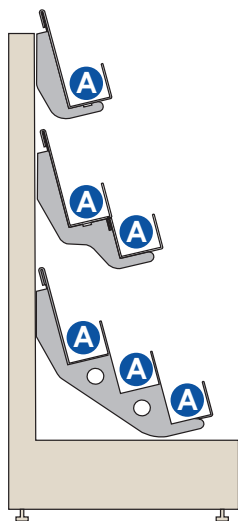

1600mm magazine bay

Tiers	Facings	Shelf Width
9	36	665mm
		1000mm
		1200mm
		1250mm

Pocket Depth	
A	70mm
B	100mm

Magazine bays

1900mm magazine bay

Tiers	Facings	Shelf Width
9	36	665mm
		1000mm
		1200mm
		1250mm

	Pocket Depth
A	70mm
B	100mm

Magazine bays 6 Tier Gondola

6T Low Level Gondola Bay 1,2,3 - Standard

Tiers	Facings	Shelf
6	24	665mm
		1000mm
		1200mm
		1250mm

Pocket Depth	
A	70mm

6T Low Level Gondola Bay 1,2,3 - Standard Plus