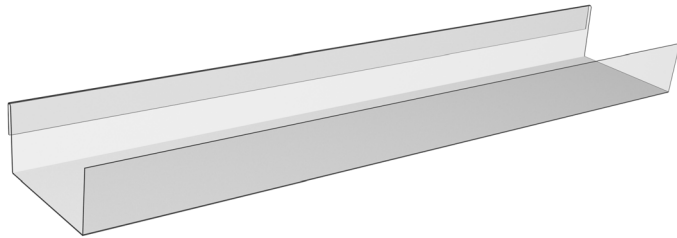

Profile Height	Bay Width
70mm	665mm
	1000mm
	1200mm
	1250mm

16 Tier Card Shelf

Tiers

- 1 x 2 Tier Card Shelf
- 1 x 4 Tier Card Shelf
- 1 x 10 Tier Card Shelf

Profile Height	Bay Width
70mm	665mm
	1000mm
	1200mm
	1250mm

Q Management

Size

140mm H x 290mm W

Q Management Bracket

Size

150mm H x 150mm W

Q Management Shelf

Size

1000mm W

Pocket Depth

165mm D x 77mm H

Q Management Connecting beam

Size

99mm H x 950mm W x 20mm D

Q Management

Q Management Pillar