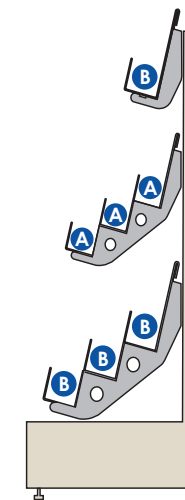

1350mm magazine bay

Tiers	Facings	Shelf Width
7	28	665mm
		1000mm
		1200mm
		1250mm

Pocket Depth	
A	70mm
B	100mm