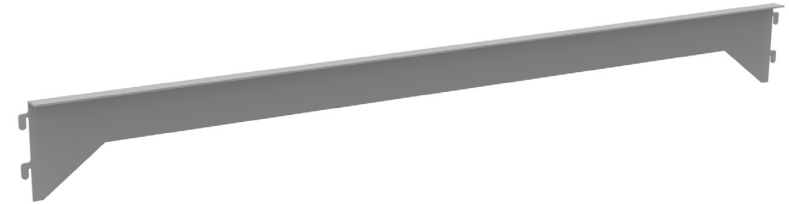

Q Management

Size

140mm H x 290mm W

Q Management Bracket

Size

150mm H x 150mm W

Q Management Shelf

Size

1000mm W

Pocket Depth

165mm D x 77mm H

Q Management Connecting beam

Size

99mm H x 950mm W x 20mm D

Q Management

Q Management Pillar