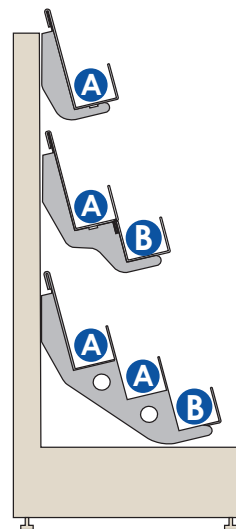

	Pocket Depth
A	70mm
B	100mm

Magazine bays 6 Tier Gondola

6T Low Level Gondola Bay 1,2,3 - Standard

Tiers	Facings	Shelf
6	24	665mm
		1000mm
		1200mm
		1250mm

Pocket Depth	
A	70mm

6T Low Level Gondola Bay 1,2,3 - Standard Plus

Tiers	Facings	Shelf
6	24	665mm
		1000mm
		1200mm
		1250mm

Pocket Depth	
A	70mm
B	100mm

6T Low Level Gondola Bay 1,2,3 - Maxi

Tiers	Facings	Shelf
6	24	665mm
		1000mm
		1200mm
		1250mm

Pocket Depth	
B	100mm