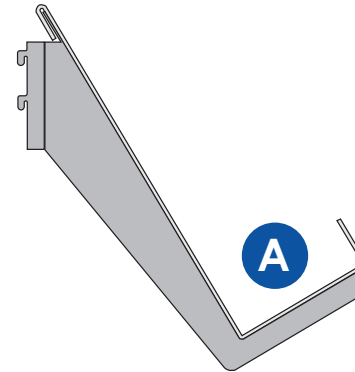

Pocket Depth	
B	100mm

*Photo for promotional purposes only

Magazine bays 10 Tier Gondola

10T Wall Bay 1,2,3,4 - Standard

Tiers	Facings	Shelf
10	40	665mm
		1000mm
		1200mm
		1250mm

Pocket Depth	
A	70mm

10T Wall Bay 1,2,3,4 - Standard Plus

Tiers	Facings	Shelf
10	40	665mm
		1000mm
		1200mm
		1250mm

Pocket Depth	
A	70mm
B	100mm

10T Wall Bay 1,2,3,4 - Maxi

Tiers	Facings	Shelf
10	40	665mm
		1000mm
		1200mm
		1250mm

Pocket Depth	
B	100mm

*Photo for promotional purposes only

Newspaper Shelving

1 Tier Standard Newspaper Shelf

Product depth		Shelf Width
A	160mm	665mm
		1000mm
		1200mm
		1250mm

1 Tier Maxi Newspaper Shelf

Product depth		Shelf Width
A	250mm	665mm
		1000mm
		1200mm
		1250mm

*Photo for promotional purposes only

Newspaper Shelving

4 Tier Standard Newspaper Bay

Product depth		Shelf Width
A	160mm	665mm
		1000mm
		1200mm
		1250mm

4 Tier Maxi Newspaper Shelf

Product depth		Shelf Width
A	250mm	665mm
		1000mm
		1200mm
		1250mm