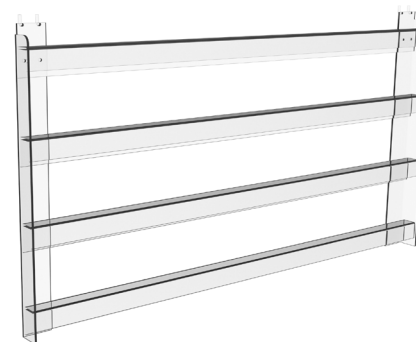

Profile Height	Bay Width
70mm	665mm
	1000mm
	1200mm
	1250mm

16 Tier Card Shelf

Tiers

- 1 x 2 Tier Card Shelf
- 1 x 4 Tier Card Shelf
- 1 x 10 Tier Card Shelf

Profile Height	Bay Width
70mm	665mm
	1000mm
	1200mm
	1250mm

*Photo for promotional purposes only

Gift Solutions

Slatwall Gift Wrap Display

Width	Tiers
750mm	4
	6
	8
	10

Peg Panel Gift Wrap Display

Width	Tiers
750mm	4
	6
	8
	10

Q Management

Q Management

Q Management

Size

140mm H x 290mm W

Q Management Bracket

Size

150mm H x 150mm W

Q Management Shelf

Size