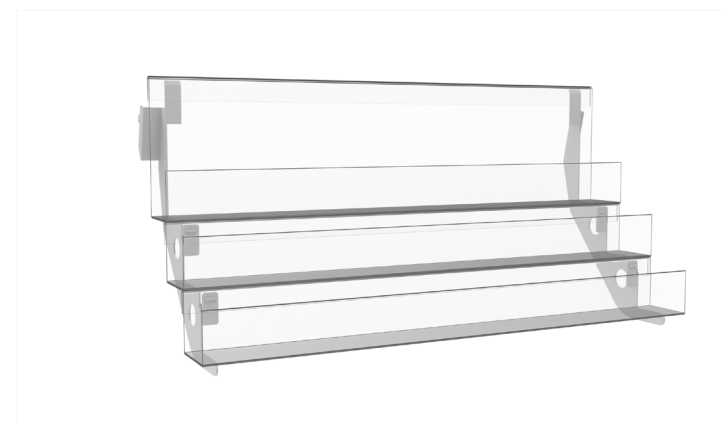

*Photo for promotional purposes only

Magazine Shelving 2 Tier

2 Tier Standard Shelf

	Pocket Depth	Bay Width
A	70mm	665mm
		1000mm
		1200mm
		1250mm

2 Tier Standard Plus Shelf

	Pocket Depth	Bay Width
A	70mm	665mm
		1000mm
B	100mm	1200mm
		1250mm

2 Tier Maxi Shelf

	Pocket Depth	Bay Width
B	100mm	665mm
		1000mm
		1200mm
		1250mm

Magazine Shelving 3 Tier

3 Tier Standard Shelf

Pocket Depth		Bay Width
A	70mm	665mm
		1000mm
		1200mm
		1250mm

3 Tier Standard Plus Shelf

Pocket Depth		Bay Width
A	70mm	665mm
		1000mm
B	100mm	1200mm
		1250mm

3 Tier Maxi Shelf

Pocket Depth		Bay Width
B	100mm	665mm
		1000mm
		1200mm
		1250mm

*Photo for promotional purposes only

Magazine Shelving 4 Tier