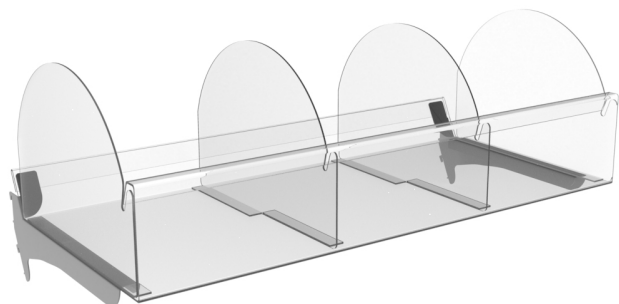

1200mm Base Shelf Zig Zag News Set

	Pocket Depth	Shelf Width
A	88mm	1200mm
B	297mm	

1250mm Base Shelf Zig Zag News Set

	Pocket Depth	Shelf Width
A	88mm	1250mm
B	297mm	

Gate 3, Shaw park, Unit 13-14,
Silver St, Moldgreen, Huddersfield
HD5 9AF

TEL: 01484 955400

email: Sales@mersolltd.co.uk

18

Snacking Solutions

Crisps and Snacking

1 Tier 350mm Standard Crisp Shelf inc Dividers

Profile Height	Bay Width	Dividers
175mm	665mm	2
	1000mm	3
	1200mm	4
	1250mm	4

1 Tier 450mm Standard Crisp Shelf inc Dividers

Profile Height	Bay Width	Dividers
175mm	665mm	2
	1000mm	3
	1200mm	4
	1250mm	4

Crisps and Snacking

4 Tier 350mm Standard Crisp Bay inc Dividers

Profile Height	Bay Width
175mm	665mm
	1000mm
	1200mm
	1250mm

4 Tier 450mm Standard Crisp Bay inc Dividers

Profile Height	Bay Width
175mm	665mm
	1000mm
	1200mm
	1250mm

4 Tier Combi Crisp Bay inc Dividers

Tiers	Profile Height
2 x 1 Tier 350mm Shelf	175mm
2 x 1 Tier 450mm Shelf	