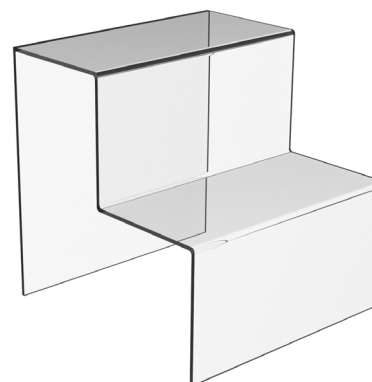

2 Tier Acrylic Steps

Profile

70mm

Size mm

200mm H x 150mm W

200mm H x 250mm W

200mm H x 300mm W

300mm H x 150mm W

300mm H x 250mm W

300mm H x 300mm W