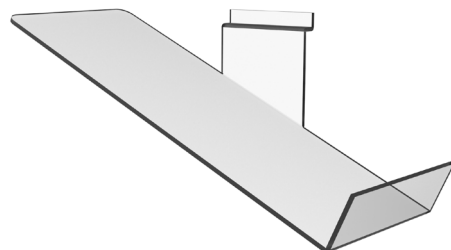

Profile

Single

Size mm

1/3 A4
A5 Portrait
A5 Landscape
A4 Portrait
A3 Landscape

Slatwall Shelf with POS Holder

Profile

Single

Size mm

100mm D x 200mm W
100mm D x 250mm W
100mm D x 300mm W
150mm D x 250mm W
150mm D x 300mm W
150mm D x 400mm W

Slatwall Display Tray - 40mm H

Profile

Single

Size mm

Single	100mm D x 200mm W
	100mm D x 250mm W
	100mm D x 300mm W
	150mm D x 250mm W
	150mm D x 300mm W
	150mm D x 400mm W

Slatwall Shelf

Profile

Single

Size mm

Single	100mm D x 200mm W
	100mm D x 250mm W
	100mm D x 300mm W
	150mm D x 250mm W
	150mm D x 300mm W
	150mm D x 400mm W

Slatwall Accessories

Slatwall Angled Shoe Shelf

Profile	Size
Right	125mm D x 300mm L
Left	125mm D x 300mm L

Slatwall Single Tier Card Shelf

Profile	Size
Single	150mm H x 750mm L x 40mm D

4 Section Slatwall Impulse Unit

Profile	Size
Single	200mm H x 600mm L x 200mm D

Slatwall Leaflet Holder

Profile	Size
Single	1/3 A4 Portrait
	A5 Portrait
	A4 Portrait