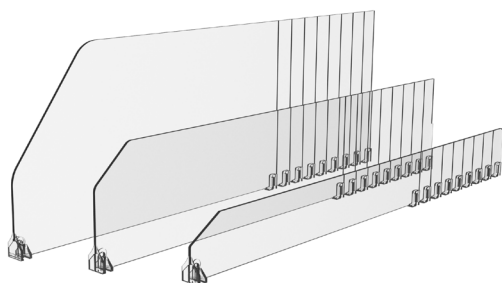

Counter and shelf displays

Flexi-Div to Fit Tego Shelves

Profile	Size
60mm H	370mm Length
	470mm Length
80mm H	370mm Length
	470mm Length
100mm H	370mm Length
	470mm Length

Shelf Management

Breakable Dividers

Profile	Size
60mm H	385mm to 585mm Length
120mm H	385mm to 585mm Length
200mm H	385mm to 585mm Length

Magnetic Fixing Rails for Dividers

Profile	Size
30mm	1000mm Length
	1250mm Length

Standard Acrylic Risers