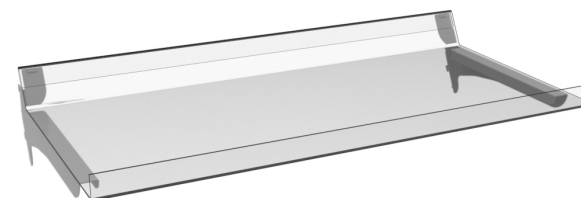

Bay Width	Dividers
665mm	2
1000mm	3
1200mm	4
1250mm	4

6 Tier Multi-Max Snack Bay

Tiers
2 x 1 Tier 300mm Multi Angle Shelf
2 x 1 Tier 350mm Multi Angle Shelf
2 x 1 Tier 450mm Multi Angle Shelf

Profile Height	Bay Width
70mm	665mm
	1000mm
	1200mm
	1250mm

Crisps and Snacking

1 Tier 300mm Multi Angle Snack Shelf

Profile Height

Bay Width

70mm	665mm
	1000mm
	1200mm
	1250mm

1 Tier 350mm Multi Angle Snack Shelf

Profile Height

Bay Width

70mm	665mm
	1000mm
	1200mm
	1250mm

1 Tier 400mm Multi Angle Snack Shelf

Profile Height

Bay Width

70mm	665mm
	1000mm
	1200mm
	1250mm

Cards and Gifts

Cards and Gifts

2 Tier Card Shelf

Profile Height

Bay Width

30mm	665mm
	1000mm
	1200mm
	1250mm

4 Tier Card Shelf

Profile Height

Bay Width

30mm	665mm
	1000mm
	1200mm
	1250mm

6 Tier Card Shelf