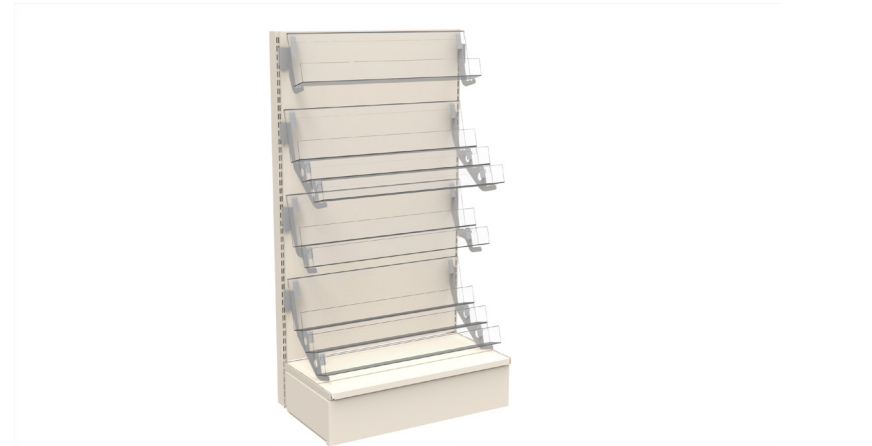

Pocket Depth	
A	70mm

9T Wall Bay 1,3,2,3 - Standard Plus

Tiers	Facings	Shelf
9	36	665mm
		1000mm
		1200mm
		1250mm

Pocket Depth	
A	70mm
B	100mm

9T Wall Bay 1,3,2,3 - Maxi

Tiers	Facings	Shelf
9	36	665mm
		1000mm
		1200mm
		1250mm

Pocket Depth	
B	100mm

*Photo for promotional purposes only

Magazine bays 10 Tier Gondola

10T Wall Bay 1,2,3,4 - Standard

Tiers	Facings	Shelf
10	40	665mm
		1000mm
		1200mm
		1250mm

Pocket Depth	
A	70mm

10T Wall Bay 1,2,3,4 - Standard Plus