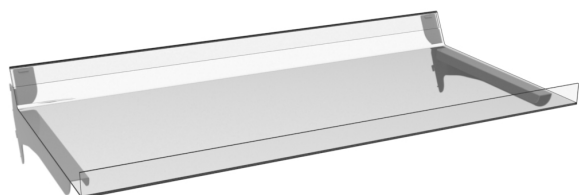

Bay Width	Dividers
665mm	2
1000mm	3
1200mm	4
1250mm	4

6 Tier Multi-Max Snack Bay

Tiers
2 x 1 Tier 300mm Multi Angle Shelf
2 x 1 Tier 350mm Multi Angle Shelf
2 x 1 Tier 450mm Multi Angle Shelf

Profile Height	Bay Width
70mm	665mm
	1000mm
	1200mm
	1250mm

Crisps and Snacking

1 Tier 300mm Multi Angle Snack Shelf

Profile Height

Bay Width

70mm	665mm
	1000mm
	1200mm
	1250mm

1 Tier 350mm Multi Angle Snack Shelf

Profile Height

Bay Width

70mm	665mm
	1000mm
	1200mm
	1250mm

1 Tier 400mm Multi Angle Snack Shelf

Profile Height

Bay Width

70mm	665mm
	1000mm
	1200mm
	1250mm

Cards and Gifts

Cards and Gifts

2 Tier Card Shelf

Profile Height

Bay Width

30mm	665mm
	1000mm
	1200mm
	1250mm

4 Tier Card Shelf

Profile Height

Bay Width

30mm	665mm
	1000mm
	1200mm
	1250mm

6 Tier Card Shelf