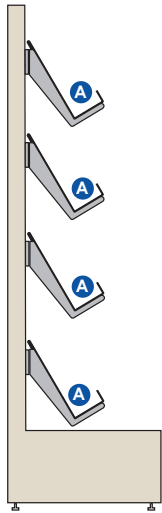

Tiers	Facings	Shelf
10	40	665mm
		1000mm
		1200mm
		1250mm

Pocket Depth	
A	70mm
B	100mm

10T Wall Bay 1,2,3,4 - Maxi

Tiers	Facings	Shelf
10	40	665mm
		1000mm
		1200mm
		1250mm

Pocket Depth	
B	100mm

*Photo for promotional purposes only

Newspaper Shelving

1 Tier Standard Newspaper Shelf

Product depth		Shelf Width
A	160mm	665mm
		1000mm
		1200mm
		1250mm

1 Tier Maxi Newspaper Shelf

Product depth		Shelf Width
A	250mm	665mm
		1000mm
		1200mm
		1250mm

*Photo for promotional purposes only

Newspaper Shelving

4 Tier Standard Newspaper Bay

Product depth		Shelf Width
A	160mm	665mm
		1000mm
		1200mm
		1250mm

4 Tier Maxi Newspaper Shelf

Product depth		Shelf Width
A	250mm	665mm
		1000mm
		1200mm
		1250mm