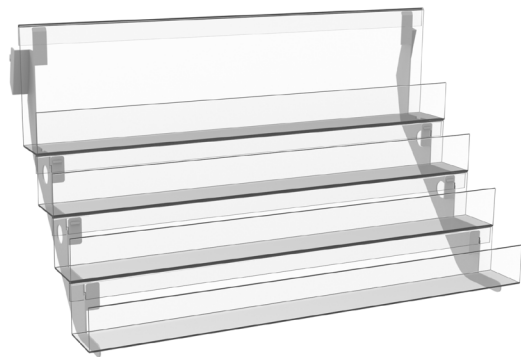

2 Tier Maxi Shelf

	Pocket Depth	Bay Width
B	100mm	665mm
		1000mm
		1200mm
		1250mm

Magazine Shelving 3 Tier

3 Tier Standard Shelf

Pocket Depth		Bay Width
A	70mm	665mm
		1000mm
		1200mm
		1250mm

3 Tier Standard Plus Shelf

Pocket Depth		Bay Width
A	70mm	665mm
		1000mm
B	100mm	1200mm
		1250mm

3 Tier Maxi Shelf

Pocket Depth		Bay Width
B	100mm	665mm
		1000mm
		1200mm
		1250mm

*Photo for promotional purposes only

Magazine Shelving 4 Tier

4 Tier Standard Shelf

4 Tier Standard plus Shelf

*Photo for promotional purposes only

Magazine bays

1900mm magazine bay

Tiers	Facings	Shelf Width
10	40	665mm
		1000mm
		1200mm
		1250mm

Pocket Depth	
A	70mm
B	100mm