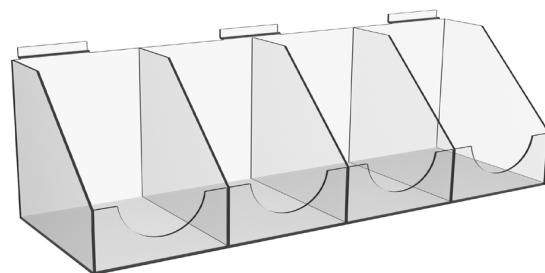

Profile

Single

Size mm

1/3 A4
A5 Portrait
A5 Landscape
A4 Portrait
A3 Landscape

Slatwall Shelf with POS Holder

Profile

Single

Size mm

100mm D x 200mm W
100mm D x 250mm W
100mm D x 300mm W
150mm D x 250mm W
150mm D x 300mm W
150mm D x 400mm W

Slatwall Display Tray - 40mm H

Profile

Single

Size mm

Single	100mm D x 200mm W
	100mm D x 250mm W
	100mm D x 300mm W
	150mm D x 250mm W
	150mm D x 300mm W
	150mm D x 400mm W

Slatwall Shelf

Profile

Single

Size mm

Single	100mm D x 200mm W
	100mm D x 250mm W
	100mm D x 300mm W
	150mm D x 250mm W
	150mm D x 300mm W
	150mm D x 400mm W

Slatwall Accessories

Slatwall Angled Shoe Shelf

Profile	Size
Right	125mm D x 300mm L
Left	125mm D x 300mm L

Slatwall Single Tier Card Shelf

Profile	Size
Single	150mm H x 750mm L x 40mm D

4 Section Slatwall Impulse Unit

Profile	Size
Single	200mm H x 600mm L x 200mm D

Slatwall Leaflet Holder

Profile	Size
Single	1/3 A4 Portrait
	A5 Portrait
	A4 Portrait