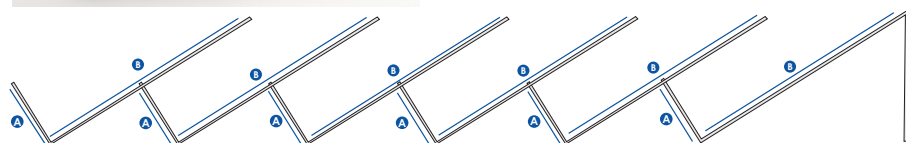

7 Tier Multi Bay

Pocket Depth	
A	100mm
B	160mm

Tiers	Facings	Shelf Width
7	28	665mm
		1000mm
		1200mm
		1250mm

*Photo for promotional purposes only

Gate 3, Shaw park, Unit 13-14,
Silver St, Moldgreen, Huddersfield
HD5 9AF

TEL: 01484 955400

email: Sales@mersolltd.co.uk

17

Newspaper Shelving

665mm Base Shelf Zig-Zag News Set

	Pocket Depth	Shelf Width
A	88mm	665mm
B	297mm	

1000mm Base Shelf Zig Zag News Set

	Pocket Depth	Shelf Width
A	88mm	1000mm
B	297mm	

1200mm Base Shelf Zig Zag News Set

	Pocket Depth	Shelf Width
A	88mm	1200mm
B	297mm	

1250mm Base Shelf Zig Zag News Set

	Pocket Depth	Shelf Width
A	88mm	1250mm
B	297mm	

Gate 3, Shaw park, Unit 13-14,
Silver St, Moldgreen, Huddersfield
HD5 9AF