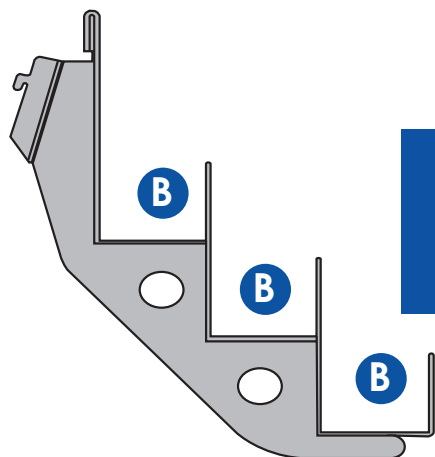

3 Tier Maxi Shelf

Pocket Depth		Bay Width
B	100mm	665mm
		1000mm
		1200mm
		1250mm