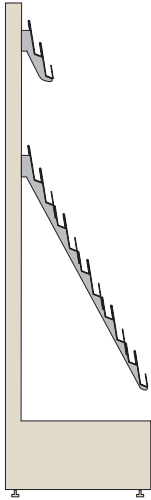

10 Tier Card Shelf

Profile Height

Bay Width

30mm

665mm
1000mm
1200mm
1250mm

Gift Solutions

1 Tier Photo Frame Shelf

Pocket Depth		Bay Width
A	70mm	665mm
		1000mm
		1200mm
		1250mm

2 Tier Photo Frame Shelf

Pocket Depth		Bay Width
A	70mm	665mm
		1000mm
		1200mm
		1250mm

3 Tier Photo Frame Shelf

Pocket Depth		Bay Width
A	70mm	665mm
		1000mm
		1200mm
		1250mm

*Product can be found on website

Cards and Gifts

12 Tier Card Bay

Tiers

- 1 x 2 Tier Card Shelf
- 1 x 10 Tier Card Shelf

Profile Height	Bay Width
70mm	665mm
	1000mm
	1200mm
	1250mm

14 Tier Card

Tiers

- 1 x 2 Tier Card Shelf
- 1 x 4 Tier Card Shelf
- 1 x 8 Tier Card Shelf