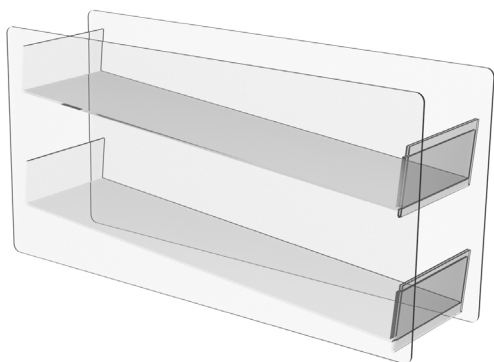

Profile	Size
6 facings	140mm W x 300mm L
8 facings	140mm W x 400mm L

Bedding Displays

Profile	Size
Pillowcases	5 Facings 300mm L x 140mm W x 100mm H
Sheets and duvets	5 Facings 400mm L X 140mm W x 100mm H

ECIG Display

Size
200mm H x 600mm L x 200mm D
Profile
Single

Counter Inpulse Unit

Profile	Size
2 Tier	560mm W X 255mm H

Counter and shelf displays

Lip-balm Display

Tiers	Size
2	98mm W x 120mm H 255mm D

Display Cube with 4 Sided POS Holders - White

Size
150mm H x 250mm L x 150mm D

Profile
Single

Display Tub - Cylinder

Profile
Single

Size mm
100mm Dia x 100mm H
100mm Dia x 150mm H
150mm Dia x 100mm H
150mm Dia x 150mm H
200mm Dia x 100mm H
200mm Dia x 150mm H