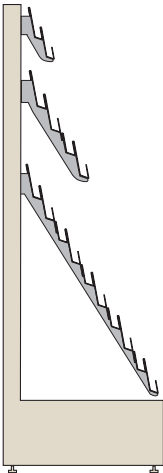

2 Tier Photo Frame Shelf

Pocket Depth		Bay Width
A	70mm	665mm
		1000mm
		1200mm
		1250mm

3 Tier Photo Frame Shelf

Pocket Depth		Bay Width
A	70mm	665mm
		1000mm
		1200mm
		1250mm

*Product can be found on website

Cards and Gifts

12 Tier Card Bay

Tiers

- 1 x 2 Tier Card Shelf
- 1 x 10 Tier Card Shelf

Profile Height	Bay Width
70mm	665mm
	1000mm
	1200mm
	1250mm

14 Tier Card

Tiers

- 1 x 2 Tier Card Shelf
- 1 x 4 Tier Card Shelf
- 1 x 8 Tier Card Shelf

Profile Height	Bay Width
70mm	665mm
	1000mm
	1200mm
	1250mm

16 Tier Card Shelf

Tiers

- 1 x 2 Tier Card Shelf
- 1 x 4 Tier Card Shelf
- 1 x 10 Tier Card Shelf

Profile Height	Bay Width
70mm	665mm
	1000mm
	1200mm
	1250mm