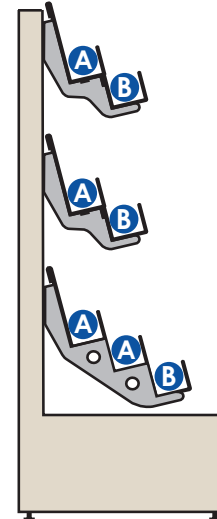

Tiers	Facings	Shelf
6	24	665mm
		1000mm
		1200mm
		1250mm

Pocket Depth	
A	70mm
B	100mm

6T Low Level Gondola Bay 1,2,3 - Maxi

Tiers	Facings	Shelf
6	24	665mm
		1000mm
		1200mm
		1250mm

Pocket Depth	
B	100mm

Tiers	Facings	Shelf
7	28	665mm
		1000mm
		1200mm
		1250mm

Pocket Depth	
A	70mm

7T 1600mm High Gondola Bay 2,2,3 - Standard Plus

Tiers	Facings	Shelf
7	28	665mm
		1000mm
		1200mm
		1250mm

Pocket Depth	
A	70mm
B	100mm