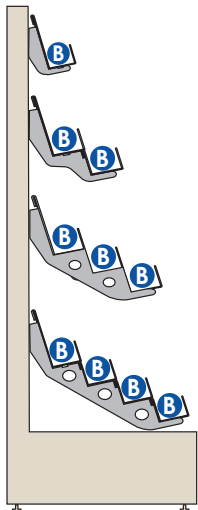

Pocket Depth	
B	100mm

*Photo for promotional purposes only

Magazine bays 10 Tier Gondola

10T Wall Bay 1,2,3,4 - Standard

Tiers	Facings	Shelf
10	40	665mm
		1000mm
		1200mm
		1250mm

Pocket Depth	
A	70mm

10T Wall Bay 1,2,3,4 - Standard Plus

Tiers	Facings	Shelf
10	40	665mm
		1000mm
		1200mm
		1250mm

Pocket Depth	
A	70mm
B	100mm

10T Wall Bay 1,2,3,4 - Maxi

Tiers	Facings	Shelf
10	40	665mm
		1000mm
		1200mm
		1250mm

Pocket Depth	
B	100mm

*Photo for promotional purposes only