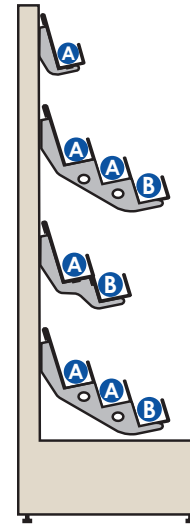

8T Wall Bay - Maxi

Tiers	Facings	Shelf
8	32	665mm
		1000mm
		1200mm
		1250mm

Pocket Depth	
B	100mm

*Photo for promotional purposes only

Magazine bays 9 Tier Gondola

9T Wall Bay 1,3,2,3 - Standard

Tiers	Facings	Shelf
9	36	665mm
		1000mm
		1200mm
		1250mm

Pocket Depth	
A	70mm

9T Wall Bay 1,3,2,3 - Standard Plus

Tiers	Facings	Shelf
9	36	665mm
		1000mm
		1200mm
		1250mm

Pocket Depth	
A	70mm
B	100mm

9T Wall Bay 1,3,2,3 - Maxi

Tiers	Facings	Shelf
9	36	665mm
		1000mm
		1200mm
		1250mm