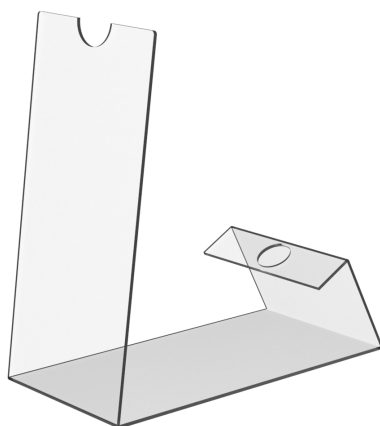

200mm H x 300mm W

300mm H x 150mm W

300mm H x 250mm W

300mm H x 300mm W

3 Tier Acrylic Steps

Profile

70mm

Size mm

225mm H x 150mm W

225mm H x 250mm W

225mm H x 300mm W

300mm H x 150mm W

300mm H x 250mm W

300mm H x 300mm W

Counter and shelf displays

Plate & Picture Frame Holders

Profile	Size
6 facings	140mm W x 300mm L
8 facings	140mm W x 400mm L

Bedding Displays

Profile	Size
Pillowcases	5 Facings 300mm L x 140mm W x 100mm H
Sheets and duvets	5 Facings 400mm L X 140mm W x 100mm H

ECIG Display

Size
200mm H x 600mm L x 200mm D
Profile
Single

Counter Inpulse Unit

Profile	Size
2 Tier	560mm W X 255mm H

Counter and shelf displays

Lip-balm Display

Tiers	Size
2	98mm W x 120mm H 255mm D

Display Cube with 4 Sided POS Holders - White