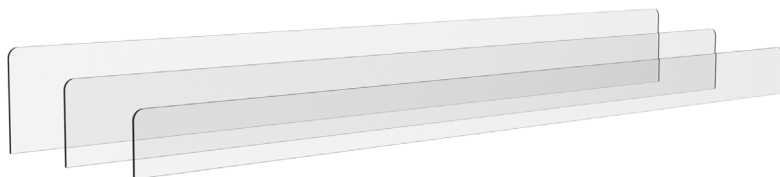

Counter and shelf displays

Flexi-Div to Fit Tego Shelves

Profile	Size
60mm H	370mm Length
	470mm Length
80mm H	370mm Length
	470mm Length
100mm H	370mm Length
	470mm Length

Shelf Management

Breakable Dividers

Profile	Size
60mm H	385mm to 585mm Length
120mm H	385mm to 585mm Length
200mm H	385mm to 585mm Length

Magnetic Fixing Rails for Dividers

Profile	Size
30mm	1000mm Length
	1250mm Length

Standard Acrylic Risers