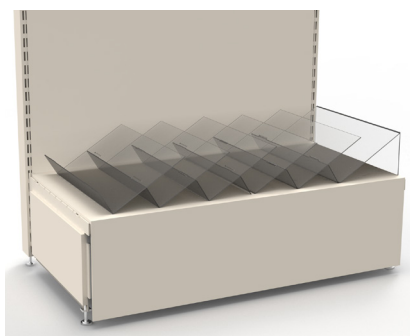

1200mm Base Shelf Zig Zag News Set

	Pocket Depth	Shelf Width
A	88mm	1200mm
B	297mm