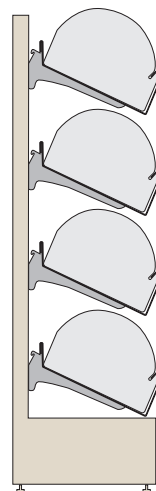

TEL: 01484 955400

email: Sales@mersolltd.co.uk

18

Snacking Solutions

Crisps and Snacking

1 Tier 350mm Standard Crisp Shelf inc Dividers

Profile Height	Bay Width	Dividers
175mm	665mm	2
	1000mm	3
	1200mm	4
	1250mm	4

1 Tier 450mm Standard Crisp Shelf inc Dividers

Profile Height	Bay Width	Dividers
175mm	665mm	2
	1000mm	3
	1200mm	4
	1250mm	4

Crisps and Snacking

4 Tier 350mm Standard Crisp Bay inc Dividers

Profile Height	Bay Width
175mm	665mm
	1000mm
	1200mm
	1250mm

4 Tier 450mm Standard Crisp Bay inc Dividers

Profile Height	Bay Width
175mm	665mm
	1000mm
	1200mm
	1250mm

4 Tier Combi Crisp Bay inc Dividers

Tiers	Profile Height
2 x 1 Tier 350mm Shelf	175mm
2 x 1 Tier 450mm Shelf	