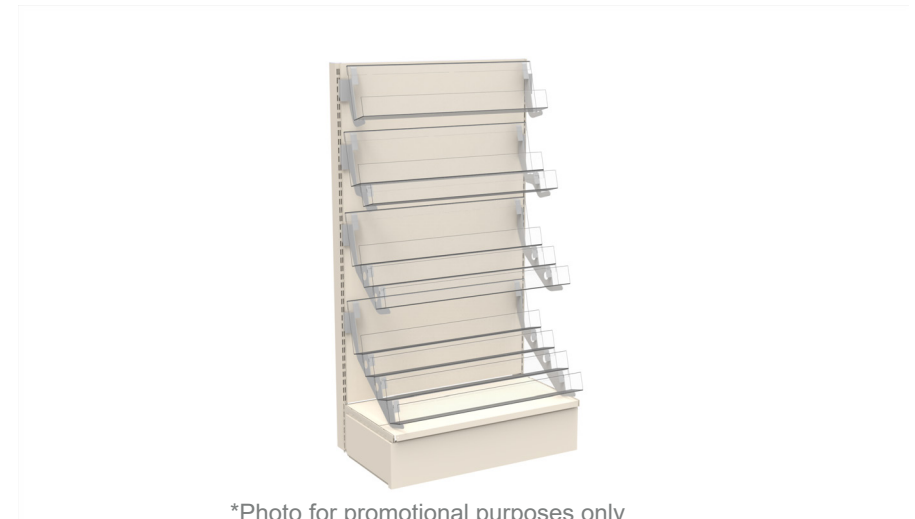

Pocket Depth	
B	100mm

*Photo for promotional purposes only

Magazine bays 10 Tier Gondola

10T Wall Bay 1,2,3,4 - Standard

Tiers	Facings	Shelf
10	40	665mm
		1000mm
		1200mm
		1250mm

Pocket Depth	
A	70mm

10T Wall Bay 1,2,3,4 - Standard Plus

Tiers	Facings	Shelf
10	40	665mm
		1000mm
		1200mm
		1250mm

Pocket Depth	
A	70mm
B	100mm

10T Wall Bay 1,2,3,4 - Maxi

Tiers	Facings	Shelf
10	40	665mm
		1000mm
		1200mm
		1250mm

Pocket Depth	
B	100mm

*Photo for promotional purposes only

Newspaper Shelving

1 Tier Standard Newspaper Shelf

Product depth		Shelf Width
A	160mm	665mm
		1000mm
		1200mm
		1250mm

1 Tier Maxi Newspaper Shelf

Product depth		Shelf Width
A	250mm	665mm
		1000mm
		1200mm
		1250mm