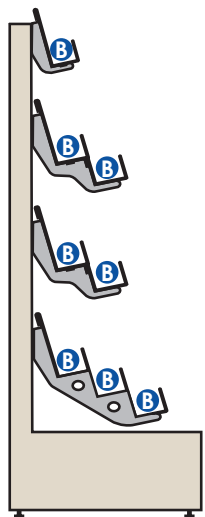

8T Wall Bay - Maxi

Tiers	Facings	Shelf
8	32	665mm
		1000mm
		1200mm
		1250mm

Pocket Depth	
B	100mm