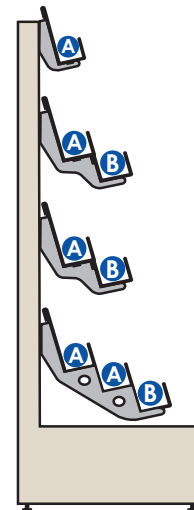

Tiers	Facings	Shelf
7	28	665mm
		1000mm
		1200mm
		1250mm

Pocket Depth	
A	70mm

7T 1600mm High Gondola Bay 2,2,3 - Standard Plus

Tiers	Facings	Shelf
7	28	665mm
		1000mm
		1200mm
		1250mm

Pocket Depth	
A	70mm
B	100mm

7T 1600mm High Gondola Bay 2,2,3 - Maxi

Tiers	Facings	Shelf
7	28	665mm
		1000mm
		1200mm
		1250mm

Pocket Depth	
B	100mm

*Photo for promotional purposes only

Magazine bays 8 Tier Gondola

8T Wall Bay 1,2,2,3 - Standard

Tiers	Facings	Shelf
8	32	665mm
		1000mm
		1200mm
		1250mm

Pocket Depth	
A	70mm

8T 1600mm High Gondola Bay 2,2,3 - Standard Plus

Tiers	Facings	Shelf
8	32	665mm
		1000mm
		1200mm
		1250mm

Pocket Depth	
A	70mm
B	100mm