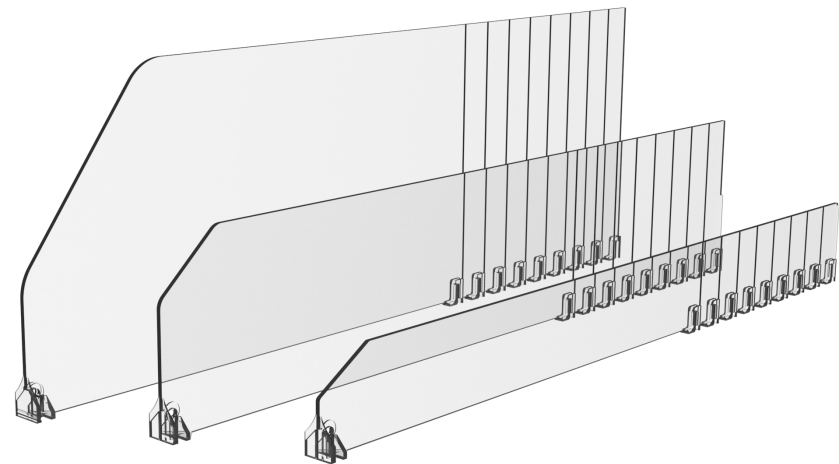

1000mm W

Pocket Depth

165mm D x 77mm H

Q Management Connecting beam

Size

99mm H x 950mm W x 20mm D

Q Management

Q Management Pillar

Size

140mm H x 290mm W

Q Management Hook

Size

150mm Length

Hook Swing Ticket

Size

40mm W x 39mm H

*Photo for promotional purposes only

Standard Products

Info and Sign Holders

Free-standing Single Sided Poster Holder

Profile	Size
Portrait	A6
	1/3 A4
	A5
	A4
	A3

Poster Holder with Open Base

Profile	Size
Portrait	A6
	1/3 A4
	A5
	A4
	A3