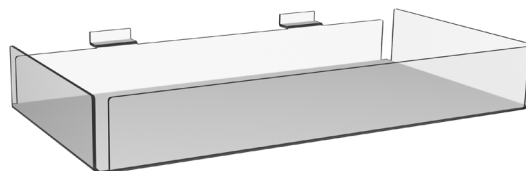

Triangular Menu Holder

Profile	Size
Landscape	Small
	Large

Pallet POS Holder

Profile	Size
Portrait	A5
	A4
	A3

3 Sided POS Holder

Profile	Size
Portrait	100mm

Slatwall Accessories

Slatwall Poster Holder

Profile

Single

Size mm

1/3 A4
A5 Portrait
A5 Landscape
A4 Portrait
A3 Landscape

Slatwall Shelf with POS Holder

Profile

Single

Size mm

100mm D x 200mm W
100mm D x 250mm W
100mm D x 300mm W
150mm D x 250mm W
150mm D x 300mm W
150mm D x 400mm W

Slatwall Display Tray - 40mm H

Profile

Single

Size mm

Single	100mm D x 200mm W
	100mm D x 250mm W
	100mm D x 300mm W
	150mm D x 250mm W
	150mm D x 300mm W
	150mm D x 400mm W