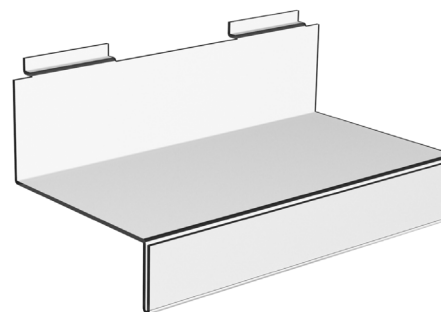

*Photo for promotional purposes only

Standard Products

Info and Sign Holders

Free-standing Single Sided Poster Holder

Profile	Size
Portrait	A6
	1/3 A4
	A5
	A4
	A3

Poster Holder with Open Base

Profile	Size
Portrait	A6
	1/3 A4
	A5
	A4
	A3

Tent Card Holder

Profile	Size
Portrait	A7
	1/3 A4
	A6
	A5
	A4

Poster Holder Double Sided

Profile	Size
Portrait	A7
	1/3 A4
	A6
	A5
	A4

Info and Sign Holders

Poster Holder with Leaflet Dispenser

Profile	Size
Portrait	A4
	A3

Triangular Menu Holder

Profile	Size
Landscape	Small
	Large

Pallet POS Holder

Profile	Size
Portrait	A5
	A4
	A3

3 Sided POS Holder

Profile	Size
Portrait	100mm

Slatwall Accessories

Slatwall Poster Holder

Profile

Single

Size mm

1/3 A4
A5 Portrait
A5 Landscape
A4 Portrait
A3 Landscape

Slatwall Shelf with POS Holder

Profile

Single

Size mm