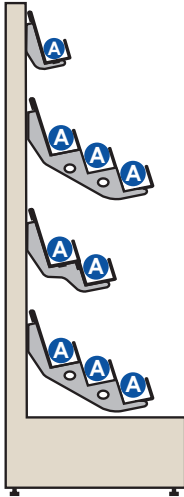

8T Wall Bay - Maxi

Tiers	Facings	Shelf
8	32	665mm
		1000mm
		1200mm
		1250mm

Pocket Depth	
B	100mm

*Photo for promotional purposes only

Magazine bays 9 Tier Gondola

9T Wall Bay 1,3,2,3 - Standard

Tiers	Facings	Shelf
9	36	665mm
		1000mm
		1200mm
		1250mm

Pocket Depth	
A	70mm

9T Wall Bay 1,3,2,3 - Standard Plus

Tiers	Facings	Shelf
9	36	665mm
		1000mm
		1200mm
		1250mm

Pocket Depth	
A	70mm
B	100mm

9T Wall Bay 1,3,2,3 - Maxi

Tiers	Facings	Shelf
9	36	665mm
		1000mm
		1200mm
		1250mm