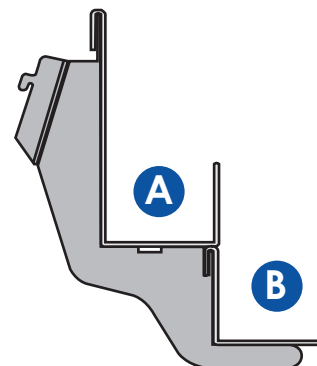

Magazines and Newspaper

Magazine Shelving 1 Tier

1 Tier Standard Shelf

Pocket Depth		Bay Width
A	70mm	665mm
		1000mm
		1200mm
		1250mm

1 Tier Maxi Shelf

Pocket Depth		Bay Width
A	100mm	665mm
		1000mm
		1200mm
		1250mm

*Photo for promotional purposes only

Magazine Shelving 2 Tier

2 Tier Standard Shelf

	Pocket Depth	Bay Width
A	70mm	665mm
		1000mm
		1200mm
		1250mm

2 Tier Standard Plus Shelf

	Pocket Depth	Bay Width
A	70mm	665mm
		1000mm
B	100mm	1200mm
		1250mm

2 Tier Maxi Shelf

	Pocket Depth	Bay Width
B	100mm	665mm
		1000mm
		1200mm
		1250mm

Magazine Shelving 3 Tier

3 Tier Standard Shelf

Pocket Depth		Bay Width
A	70mm	665mm
		1000mm
		1200mm
		1250mm

3 Tier Standard Plus Shelf