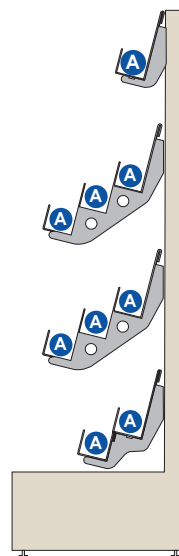

4 Tier Standard Shelf

4 Tier Standard plus Shelf

*Photo for promotional purposes only

Magazine bays

1900mm magazine bay

Tiers	Facings	Shelf Width
10	40	665mm
		1000mm
		1200mm
		1250mm

Pocket Depth	
A	70mm
B	100mm

1350mm magazine bay

Tiers	Facings	Shelf Width
7	28	665mm
		1000mm
		1200mm
		1250mm

Pocket Depth	
A	70mm
B	100mm

1600mm magazine bay

Tiers	Facings	Shelf Width
9	38	665mm
		1000mm
		1200mm
		1250mm

Pocket Depth	
A	70mm
B	100mm

1600mm magazine bay

Tiers	Facings	Shelf Width
9	36	665mm
		1000mm
		1200mm
		1250mm

Pocket Depth	
A	70mm
B	100mm

Magazine bays

1900mm magazine bay

Tiers	Facings	Shelf Width
9	36	665mm
		1000mm
		1200mm
		1250mm

	Pocket Depth
A	70mm
B	100mm

Magazine bays 6 Tier Gondola

6T Low Level Gondola Bay 1,2,3 - Standard

Tiers	Facings	Shelf
6	24	665mm
		1000mm
		1200mm
		1250mm

Pocket Depth	
A	70mm

6T Low Level Gondola Bay 1,2,3 - Standard Plus