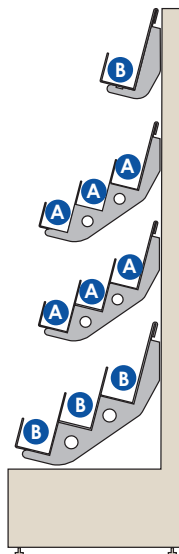

4 Tier Standard Shelf

4 Tier Standard plus Shelf

*Photo for promotional purposes only

Magazine bays

1900mm magazine bay

Tiers	Facings	Shelf Width
10	40	665mm
		1000mm
		1200mm
		1250mm

Pocket Depth	
A	70mm
B	100mm

1350mm magazine bay

Tiers	Facings	Shelf Width
7	28	665mm
		1000mm
		1200mm
		1250mm

Pocket Depth	
A	70mm
B	100mm

1600mm magazine bay

Tiers	Facings	Shelf Width
9	38	665mm
		1000mm
		1200mm
		1250mm

Pocket Depth	
A	70mm
B	100mm