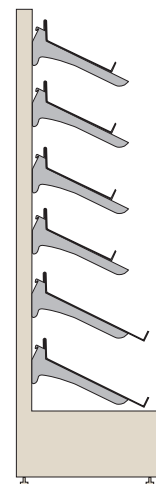

1 Tier 450mm Standard Crisp Shelf inc Dividers

Profile Height	Bay Width	Dividers
175mm	665mm	2
	1000mm	3
	1200mm	4
	1250mm	4

Crisps and Snacking

4 Tier 350mm Standard Crisp Bay inc Dividers

Profile Height	Bay Width
175mm	665mm
	1000mm
	1200mm
	1250mm

4 Tier 450mm Standard Crisp Bay inc Dividers

Profile Height	Bay Width
175mm	665mm
	1000mm
	1200mm
	1250mm

4 Tier Combi Crisp Bay inc Dividers

Tiers	Profile Height
2 x 1 Tier 350mm Shelf	175mm
2 x 1 Tier 450mm Shelf	

Bay Width	Dividers
665mm	2
1000mm	3
1200mm	4
1250mm	4

6 Tier Multi-Max Snack Bay

Tiers
2 x 1 Tier 300mm Multi Angle Shelf
2 x 1 Tier 350mm Multi Angle Shelf
2 x 1 Tier 450mm Multi Angle Shelf

Profile Height	Bay Width
70mm	665mm
	1000mm
	1200mm
	1250mm

Crisps and Snacking

1 Tier 300mm Multi Angle Snack Shelf

Profile Height

Bay Width

70mm	665mm
	1000mm
	1200mm
	1250mm

1 Tier 350mm Multi Angle Snack Shelf

Profile Height

Bay Width