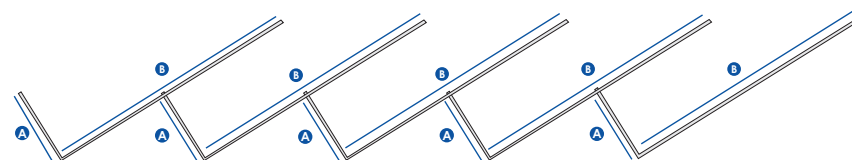

7 Tier Multi Bay

Pocket Depth	
A	100mm
B	160mm

Tiers	Facings	Shelf Width
7	28	665mm
		1000mm
		1200mm
		1250mm

*Photo for promotional purposes only

Gate 3, Shaw park, Unit 13-14,
Silver St, Moldgreen, Huddersfield
HD5 9AF

TEL: 01484 955400

email: Sales@mersolltd.co.uk

17

Newspaper Shelving

665mm Base Shelf Zig-Zag News Set

	Pocket Depth	Shelf Width
A	88mm	665mm
B	297mm	

1000mm Base Shelf Zig Zag News Set

	Pocket Depth	Shelf Width
A	88mm	1000mm
B	297mm	

1200mm Base Shelf Zig Zag News Set

	Pocket Depth	Shelf Width
A	88mm	1200mm
B	297mm	

1250mm Base Shelf Zig Zag News Set

	Pocket Depth	Shelf Width
A	88mm	1250mm
B	297mm	

Gate 3, Shaw park, Unit 13-14,
Silver St, Moldgreen, Huddersfield
HD5 9AF