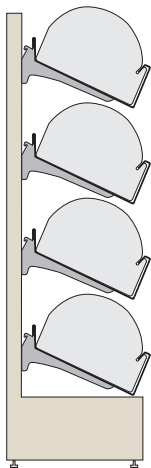

TEL: 01484 955400

email: Sales@mersolltd.co.uk

17

Newspaper Shelving

665mm Base Shelf Zig-Zag News Set

	Pocket Depth	Shelf Width
A	88mm	665mm
B	297mm	

1000mm Base Shelf Zig Zag News Set

	Pocket Depth	Shelf Width
A	88mm	1000mm
B	297mm	

1200mm Base Shelf Zig Zag News Set

	Pocket Depth	Shelf Width
A	88mm	1200mm
B	297mm	

1250mm Base Shelf Zig Zag News Set

	Pocket Depth	Shelf Width
A	88mm	1250mm
B	297mm	

Gate 3, Shaw park, Unit 13-14,
Silver St, Moldgreen, Huddersfield
HD5 9AF

TEL: 01484 955400

email: Sales@mersolltd.co.uk

18

Snacking Solutions

Crisps and Snacking

1 Tier 350mm Standard Crisp Shelf inc Dividers

Profile Height	Bay Width	Dividers
175mm	665mm	2
	1000mm	3
	1200mm	4
	1250mm	4

1 Tier 450mm Standard Crisp Shelf inc Dividers

Profile Height	Bay Width	Dividers
175mm	665mm	2
	1000mm	3
	1200mm	4
	1250mm	4

Crisps and Snacking

4 Tier 350mm Standard Crisp Bay inc Dividers

Profile Height	Bay Width
175mm	665mm
	1000mm
	1200mm
	1250mm