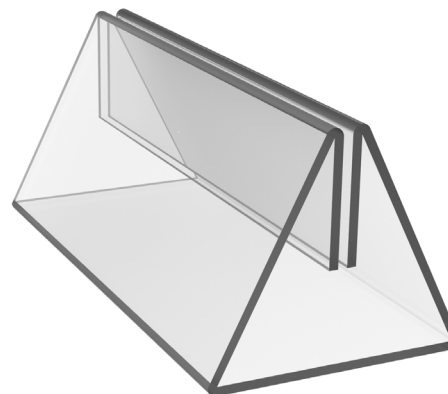

*Photo for promotional purposes only

Standard Products

Info and Sign Holders

Free-standing Single Sided Poster Holder

Profile	Size
Portrait	A6
	1/3 A4
	A5
	A4
	A3

Poster Holder with Open Base

Profile	Size
Portrait	A6
	1/3 A4
	A5
	A4
	A3

Tent Card Holder

Profile	Size
Portrait	A7
	1/3 A4
	A6
	A5
	A4

Poster Holder Double Sided

Profile	Size
Portrait	A7
	1/3 A4
	A6
	A5
	A4

Info and Sign Holders

Poster Holder with Leaflet Dispenser

Profile	Size
Portrait	A4
	A3

Triangular Menu Holder

Profile	Size
Landscape	Small
	Large

Pallet POS Holder

Profile	Size
Portrait	A5
	A4
	A3

3 Sided POS Holder

Profile	Size
Portrait	100mm

Slatwall Accessories

Slatwall Poster Holder

Profile

Single

Size mm

1/3 A4
A5 Portrait
A5 Landscape
A4 Portrait
A3 Landscape

Slatwall Shelf with POS Holder

Profile

Single

Size mm