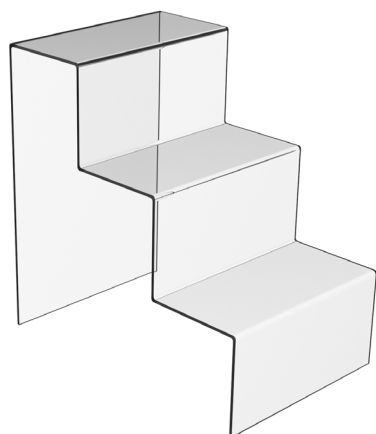

Slatwall Single Tier Card Shelf

Profile	Size
Single	150mm H x 750mm L x 40mm D

4 Section Slatwall Impulse Unit

Profile	Size
Single	200mm H x 600mm L x 200mm D

Slatwall Leaflet Holder

Profile	Size
Single	1/3 A4 Portrait
	A5 Portrait
	A4 Portrait

Counter and shelf displays

Acrylic Bridges

Profile

70mm

Size mm

50 W x 50 H x 50 L

100 W x 100 H x 100 L

150 W x 150 H x 150 L

200 W x 200 H x 200 L

250 W x 250 H x 250 L

2 Tier Acrylic Steps

Profile

70mm

Size mm

200mm H x 150mm W

200mm H x 250mm W

200mm H x 300mm W

300mm H x 150mm W

300mm H x 250mm W

300mm H x 300mm W

3 Tier Acrylic Steps

Profile

70mm

Size mm