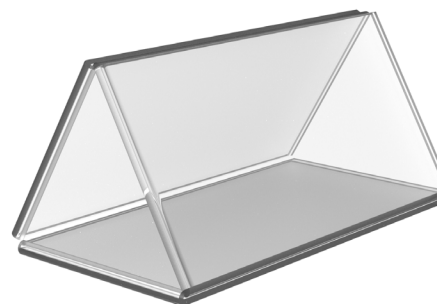

*Photo for promotional purposes only

Standard Products

Info and Sign Holders

Free-standing Single Sided Poster Holder

Profile	Size
Portrait	A6
	1/3 A4
	A5
	A4
	A3

Poster Holder with Open Base

Profile	Size
Portrait	A6
	1/3 A4
	A5
	A4
	A3

Tent Card Holder

Profile	Size
Portrait	A7
	1/3 A4
	A6
	A5
	A4

Poster Holder Double Sided

Profile	Size
Portrait	A7
	1/3 A4
	A6
	A5
	A4

Info and Sign Holders

Poster Holder with Leaflet Dispenser

Profile	Size
Portrait	A4
	A3

Triangular Menu Holder

Profile	Size
Landscape	Small
	Large

Pallet POS Holder

Profile	Size
Portrait	A5
	A4
	A3

3 Sided POS Holder

Profile	Size
Portrait	100mm

Slatwall Accessories

Slatwall Poster Holder

Profile

Single

Size mm

1/3 A4
A5 Portrait
A5 Landscape
A4 Portrait
A3 Landscape

Slatwall Shelf with POS Holder

Profile

Single

Size mm