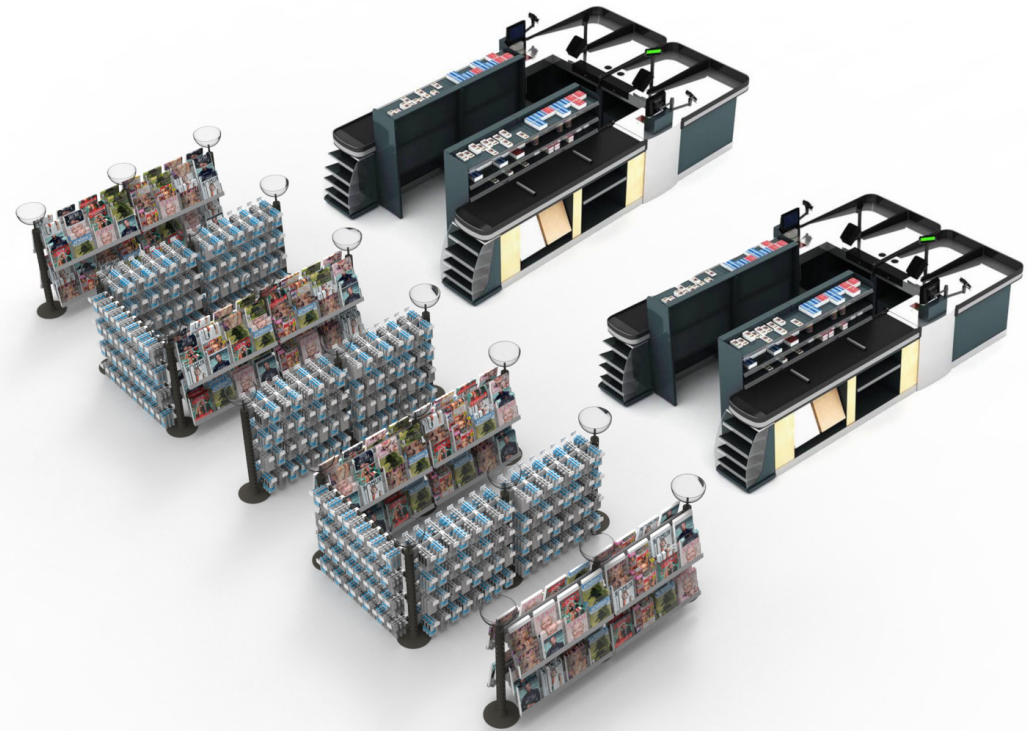

Q Management