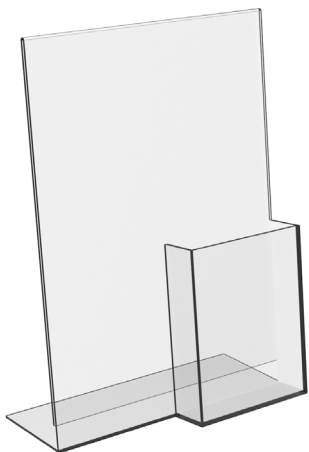

*Photo for promotional purposes only

Standard Products

Info and Sign Holders

Free-standing Single Sided Poster Holder

Profile	Size
Portrait	A6
	1/3 A4
	A5
	A4
	A3

Poster Holder with Open Base

Profile	Size
Portrait	A6
	1/3 A4
	A5
	A4
	A3

Tent Card Holder

Profile	Size
Portrait	A7
	1/3 A4
	A6
	A5
	A4

Poster Holder Double Sided

Profile	Size
Portrait	A7
	1/3 A4
	A6
	A5
	A4

Info and Sign Holders

Poster Holder with Leaflet Dispenser

Profile	Size
Portrait	A4
	A3

Triangular Menu Holder

Profile	Size
Landscape	Small
	Large

Pallet POS Holder

Profile	Size
Portrait	A5
	A4
	A3

3 Sided POS Holder

Profile	Size
Portrait	100mm

Slatwall Accessories

Slatwall Poster Holder

Profile

Single

Size mm

1/3 A4
A5 Portrait
A5 Landscape
A4 Portrait
A3 Landscape

Slatwall Shelf with POS Holder

Profile

Single

Size mm