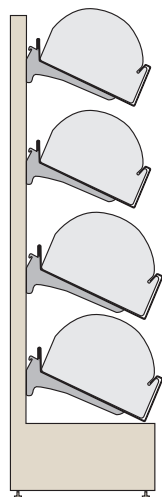

1 Tier 450mm Standard Crisp Shelf inc Dividers

Profile Height	Bay Width	Dividers
175mm	665mm	2
	1000mm	3
	1200mm	4
	1250mm	4

Crisps and Snacking

4 Tier 350mm Standard Crisp Bay inc Dividers

Profile Height	Bay Width
175mm	665mm
	1000mm
	1200mm
	1250mm

4 Tier 450mm Standard Crisp Bay inc Dividers

Profile Height	Bay Width
175mm	665mm
	1000mm
	1200mm
	1250mm

4 Tier Combi Crisp Bay inc Dividers

Tiers	Profile Height
2 x 1 Tier 350mm Shelf	175mm
2 x 1 Tier 450mm Shelf	