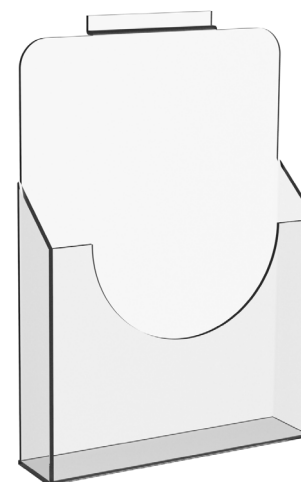

Slatwall Shelf

Profile

Single

Size mm

Single	100mm D x 200mm W
	100mm D x 250mm W
	100mm D x 300mm W
	150mm D x 250mm W
	150mm D x 300mm W
	150mm D x 400mm W

Slatwall Accessories

Slatwall Angled Shoe Shelf

Profile	Size
Right	125mm D x 300mm L
Left	125mm D x 300mm L

Slatwall Single Tier Card Shelf

Profile	Size
Single	150mm H x 750mm L x 40mm D

4 Section Slatwall Impulse Unit

Profile	Size
Single	200mm H x 600mm L x 200mm D

Slatwall Leaflet Holder

Profile	Size
Single	1/3 A4 Portrait
	A5 Portrait
	A4 Portrait

Counter and shelf displays

Acrylic Bridges

Profile

70mm

Size mm

50 W x 50 H x 50 L

100 W x 100 H x 100 L

150 W x 150 H x 150 L