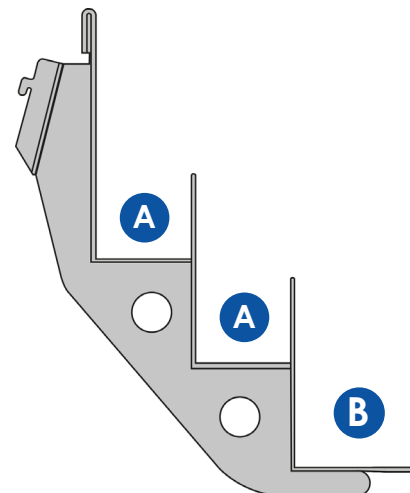

*Photo for promotional purposes only

Magazine Shelving 2 Tier

2 Tier Standard Shelf

	Pocket Depth	Bay Width
A	70mm	665mm
		1000mm
		1200mm
		1250mm

2 Tier Standard Plus Shelf

	Pocket Depth	Bay Width
A	70mm	665mm
		1000mm
B	100mm	1200mm
		1250mm

2 Tier Maxi Shelf

	Pocket Depth	Bay Width
B	100mm	665mm
		1000mm
		1200mm
		1250mm

Magazine Shelving 3 Tier

3 Tier Standard Shelf

Pocket Depth		Bay Width
A	70mm	665mm
		1000mm
		1200mm
		1250mm

3 Tier Standard Plus Shelf

Pocket Depth		Bay Width
A	70mm	665mm
		1000mm
B	100mm	1200mm
		1250mm

3 Tier Maxi Shelf

Pocket Depth		Bay Width
B	100mm	665mm
		1000mm
		1200mm
		1250mm

*Photo for promotional purposes only

Magazine Shelving 4 Tier