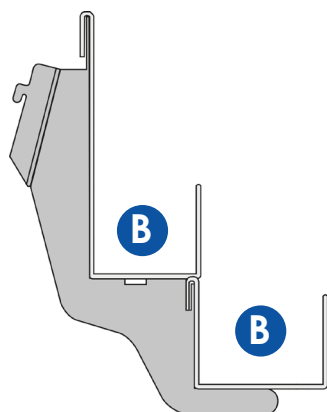

Magazines and Newspaper

Magazine Shelving 1 Tier

1 Tier Standard Shelf

Pocket Depth		Bay Width
A	70mm	665mm
		1000mm
		1200mm
		1250mm

1 Tier Maxi Shelf

Pocket Depth		Bay Width
A	100mm	665mm
		1000mm
		1200mm
		1250mm

*Photo for promotional purposes only

Magazine Shelving 2 Tier

2 Tier Standard Shelf

	Pocket Depth	Bay Width
A	70mm	665mm
		1000mm
		1200mm
		1250mm

2 Tier Standard Plus Shelf

	Pocket Depth	Bay Width
A	70mm	665mm
		1000mm
B	100mm	1200mm
		1250mm

2 Tier Maxi Shelf

	Pocket Depth	Bay Width
B	100mm	665mm
		1000mm
		1200mm
		1250mm

Magazine Shelving 3 Tier

3 Tier Standard Shelf

Pocket Depth		Bay Width
A	70mm	665mm
		1000mm
		1200mm
		1250mm

3 Tier Standard Plus Shelf