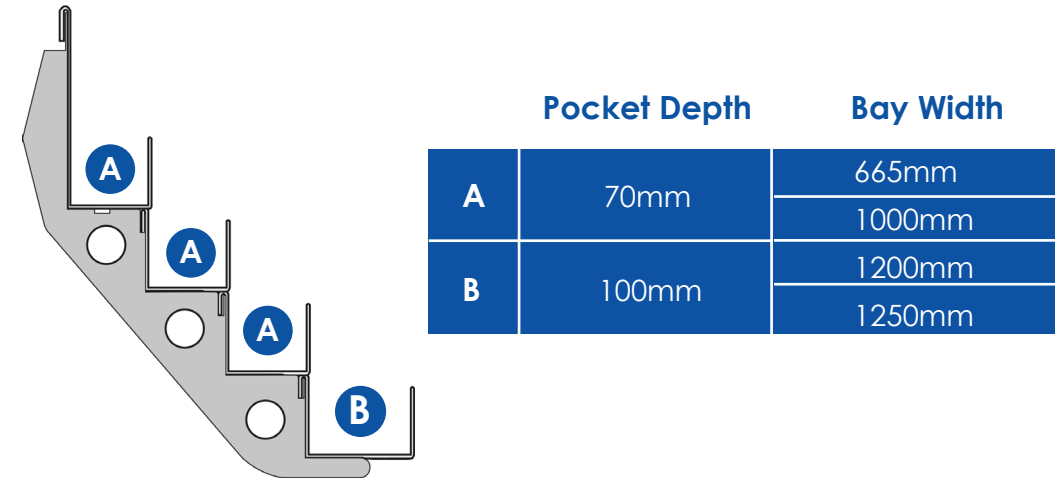

2 Tier Maxi Shelf

	Pocket Depth	Bay Width
B	100mm	665mm
		1000mm
		1200mm
		1250mm

Magazine Shelving 3 Tier

3 Tier Standard Shelf

Pocket Depth		Bay Width
A	70mm	665mm
		1000mm
		1200mm
		1250mm

3 Tier Standard Plus Shelf

Pocket Depth		Bay Width
A	70mm	665mm
		1000mm
B	100mm	1200mm
		1250mm

3 Tier Maxi Shelf

Pocket Depth		Bay Width
B	100mm	665mm
		1000mm
		1200mm
		1250mm

*Photo for promotional purposes only

Magazine Shelving 4 Tier

4 Tier Standard Shelf

4 Tier Standard plus Shelf

*Photo for promotional purposes only

Magazine bays

1900mm magazine bay

Tiers	Facings	Shelf Width
10	40	665mm
		1000mm
		1200mm
		1250mm

Pocket Depth	
A	70mm
B	100mm