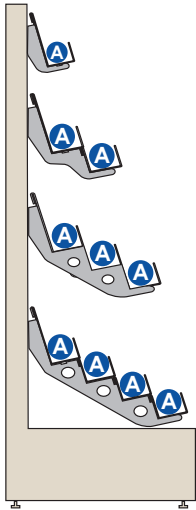

Pocket Depth	
A	70mm

9T Wall Bay 1,3,2,3 - Standard Plus

Tiers	Facings	Shelf
9	36	665mm
		1000mm
		1200mm
		1250mm

Pocket Depth	
A	70mm
B	100mm

9T Wall Bay 1,3,2,3 - Maxi

Tiers	Facings	Shelf
9	36	665mm
		1000mm
		1200mm
		1250mm

Pocket Depth	
B	100mm

*Photo for promotional purposes only

Magazine bays 10 Tier Gondola

10T Wall Bay 1,2,3,4 - Standard

Tiers	Facings	Shelf
10	40	665mm
		1000mm
		1200mm
		1250mm

Pocket Depth	
A	70mm

10T Wall Bay 1,2,3,4 - Standard Plus