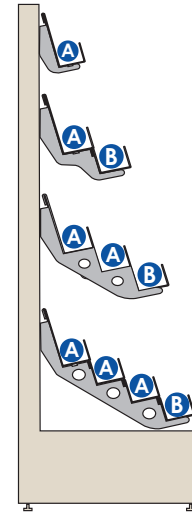

Pocket Depth	
B	100mm

*Photo for promotional purposes only

Magazine bays 10 Tier Gondola

10T Wall Bay 1,2,3,4 - Standard

Tiers	Facings	Shelf
10	40	665mm
		1000mm
		1200mm
		1250mm

Pocket Depth	
A	70mm

10T Wall Bay 1,2,3,4 - Standard Plus

Tiers	Facings	Shelf
10	40	665mm
		1000mm
		1200mm
		1250mm

Pocket Depth	
A	70mm
B	100mm

10T Wall Bay 1,2,3,4 - Maxi

Tiers	Facings	Shelf
10	40	665mm
		1000mm
		1200mm
		1250mm

Pocket Depth	
B	100mm

*Photo for promotional purposes only