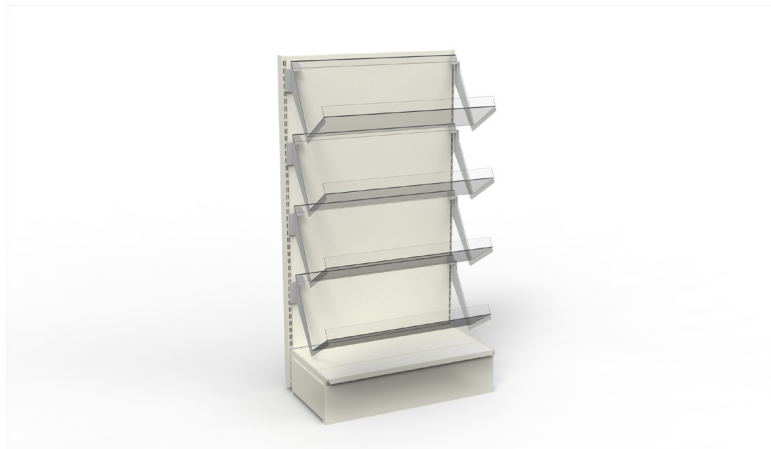

Tiers	Facings	Shelf
10	40	665mm
		1000mm
		1200mm
		1250mm

Pocket Depth	
A	70mm
B	100mm

10T Wall Bay 1,2,3,4 - Maxi

Tiers	Facings	Shelf
10	40	665mm
		1000mm
		1200mm
		1250mm

Pocket Depth	
B	100mm

*Photo for promotional purposes only

Newspaper Shelving

1 Tier Standard Newspaper Shelf

Product depth		Shelf Width
A	160mm	665mm
		1000mm
		1200mm
		1250mm

1 Tier Maxi Newspaper Shelf

Product depth		Shelf Width
A	250mm	665mm
		1000mm
		1200mm
		1250mm

*Photo for promotional purposes only

Newspaper Shelving

4 Tier Standard Newspaper Bay

Product depth		Shelf Width
A	160mm	665mm
		1000mm
		1200mm
		1250mm

4 Tier Maxi Newspaper Shelf

Product depth		Shelf Width
A	250mm	665mm
		1000mm
		1200mm
		1250mm