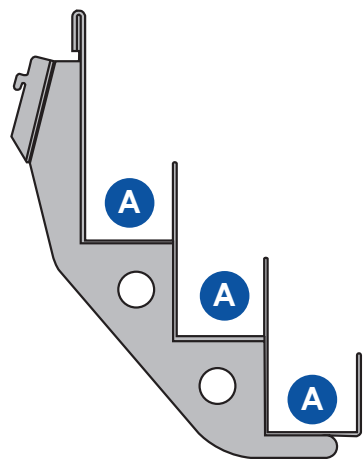

2 Tier Maxi Shelf

	Pocket Depth	Bay Width
B	100mm	665mm
		1000mm
		1200mm
		1250mm

Magazine Shelving 3 Tier

3 Tier Standard Shelf

Pocket Depth		Bay Width
A	70mm	665mm
		1000mm
		1200mm
		1250mm

3 Tier Standard Plus Shelf

Pocket Depth		Bay Width
A	70mm	665mm
		1000mm
B	100mm	1200mm
		1250mm

3 Tier Maxi Shelf

Pocket Depth		Bay Width
B	100mm	665mm
		1000mm
		1200mm
		1250mm

*Photo for promotional purposes only

Magazine Shelving 4 Tier