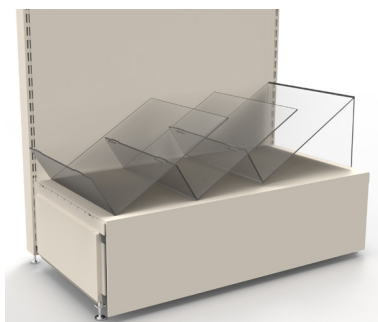

*Photo for promotional purposes only

Newspaper Shelving

4 Tier Standard Newspaper Bay

Product depth		Shelf Width
A	160mm	665mm
		1000mm
		1200mm
		1250mm

4 Tier Maxi Newspaper Shelf

Product depth		Shelf Width
A	250mm	665mm
		1000mm
		1200mm
		1250mm

7 Tier Multi Bay

Pocket Depth	
A	100mm
B	160mm

Tiers	Facings	Shelf Width
7	28	665mm
		1000mm
		1200mm
		1250mm

*Photo for promotional purposes only

Gate 3, Shaw park, Unit 13-14,
Silver St, Moldgreen, Huddersfield
HD5 9AF

TEL: 01484 955400

email: Sales@mersolltd.co.uk

17

Newspaper Shelving

665mm Base Shelf Zig-Zag News Set

	Pocket Depth	Shelf Width
A	88mm	665mm
B	297mm	

1000mm Base Shelf Zig Zag News Set

	Pocket Depth	Shelf Width
A	88mm	1000mm
B	297mm	