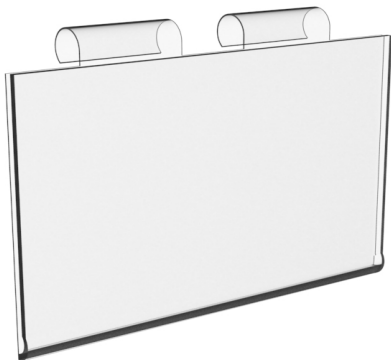

Size

140mm H x 290mm W

Q Management Hook

Size

150mm Length

Hook Swing Ticket

Size

40mm W x 39mm H

*Photo for promotional purposes only

Standard Products

Info and Sign Holders

Free-standing Single Sided Poster Holder

Profile	Size
Portrait	A6
	1/3 A4
	A5
	A4
	A3

Poster Holder with Open Base

Profile	Size
Portrait	A6
	1/3 A4
	A5
	A4
	A3