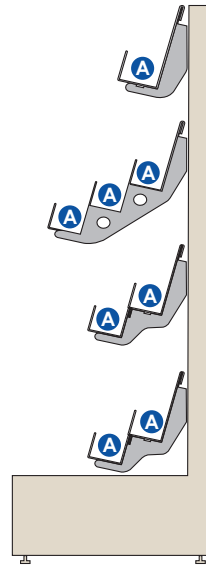

1600mm magazine bay

Tiers	Facings	Shelf Width
9	36	665mm
		1000mm
		1200mm
		1250mm

Pocket Depth	
A	70mm
B	100mm

Magazine bays

1900mm magazine bay

Tiers	Facings	Shelf Width
9	36	665mm
		1000mm
		1200mm
		1250mm

	Pocket Depth
A	70mm
B	100mm

Magazine bays 6 Tier Gondola

6T Low Level Gondola Bay 1,2,3 - Standard

Tiers	Facings	Shelf
6	24	665mm
		1000mm
		1200mm
		1250mm

Pocket Depth	
A	70mm

6T Low Level Gondola Bay 1,2,3 - Standard Plus