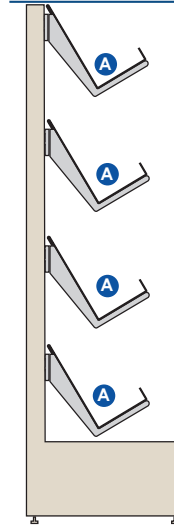

Newspaper Shelving

1 Tier Standard Newspaper Shelf

Product depth		Shelf Width
A	160mm	665mm
		1000mm
		1200mm
		1250mm

1 Tier Maxi Newspaper Shelf

Product depth		Shelf Width
A	250mm	665mm
		1000mm
		1200mm
		1250mm

*Photo for promotional purposes only

Newspaper Shelving

4 Tier Standard Newspaper Bay

Product depth		Shelf Width
A	160mm	665mm
		1000mm
		1200mm
		1250mm

4 Tier Maxi Newspaper Shelf

Product depth		Shelf Width
A	250mm	665mm
		1000mm
		1200mm
		1250mm

7 Tier Multi Bay

Pocket Depth	
A	100mm
B	160mm

Tiers	Facings	Shelf Width
7	28	665mm
		1000mm
		1200mm
		1250mm

*Photo for promotional purposes only

Gate 3, Shaw park, Unit 13-14,
Silver St, Moldgreen, Huddersfield
HD5 9AF

TEL: 01484 955400

email: Sales@mersolltd.co.uk

17

Newspaper Shelving

665mm Base Shelf Zig-Zag News Set

	Pocket Depth	Shelf Width
A	88mm	665mm
B	297mm	

1000mm Base Shelf Zig Zag News Set

	Pocket Depth	Shelf Width
A	88mm	1000mm
B	297mm	