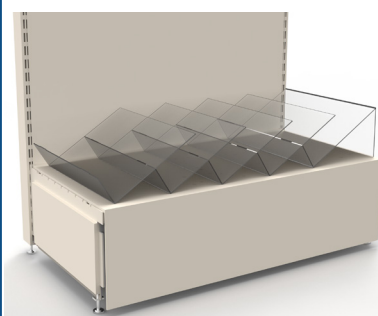

TEL: 01484 955400

email: Sales@mersolltd.co.uk

17

Newspaper Shelving

665mm Base Shelf Zig-Zag News Set

	Pocket Depth	Shelf Width
A	88mm	665mm
B	297mm	

1000mm Base Shelf Zig Zag News Set

	Pocket Depth	Shelf Width
A	88mm	1000mm
B	297mm	