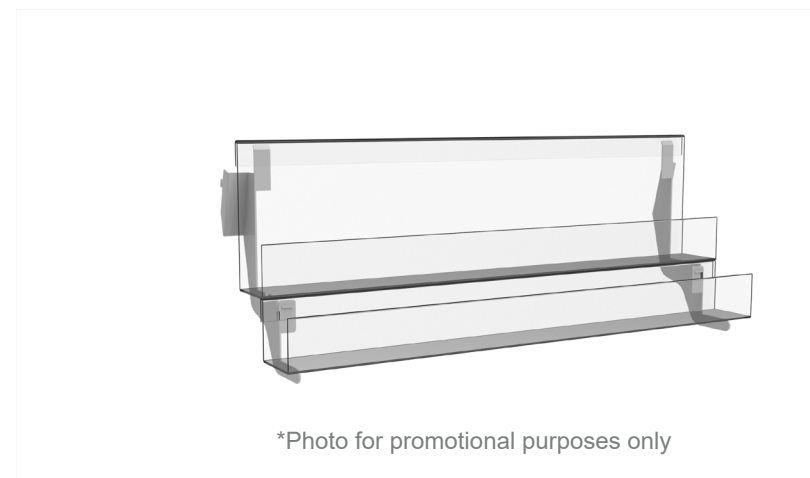

Magazines and Newspaper

Magazine Shelving 1 Tier

1 Tier Standard Shelf

Pocket Depth		Bay Width
A	70mm	665mm
		1000mm
		1200mm
		1250mm

1 Tier Maxi Shelf

Pocket Depth		Bay Width
A	100mm	665mm
		1000mm
		1200mm
		1250mm

*Photo for promotional purposes only

Magazine Shelving 2 Tier

2 Tier Standard Shelf

	Pocket Depth	Bay Width
A	70mm	665mm
		1000mm
		1200mm
		1250mm

2 Tier Standard Plus Shelf

	Pocket Depth	Bay Width
A	70mm	665mm
		1000mm
B	100mm	1200mm
		1250mm

2 Tier Maxi Shelf

	Pocket Depth	Bay Width
B	100mm	665mm
		1000mm
		1200mm
		1250mm

Magazine Shelving 3 Tier

3 Tier Standard Shelf

Pocket Depth		Bay Width
A	70mm	665mm
		1000mm
		1200mm
		1250mm

3 Tier Standard Plus Shelf