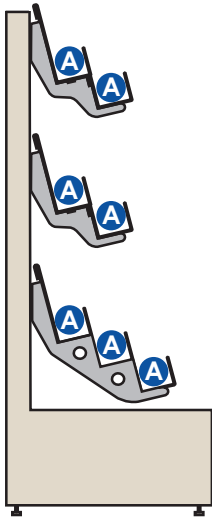

Tiers	Facings	Shelf
6	24	665mm
		1000mm
		1200mm
		1250mm

Pocket Depth	
A	70mm
B	100mm

6T Low Level Gondola Bay 1,2,3 - Maxi

Tiers	Facings	Shelf
6	24	665mm
		1000mm
		1200mm
		1250mm

Pocket Depth	
B	100mm

Tiers	Facings	Shelf
7	28	665mm
		1000mm
		1200mm
		1250mm

Pocket Depth	
A	70mm

7T 1600mm High Gondola Bay 2,2,3 - Standard Plus

Tiers	Facings	Shelf
7	28	665mm
		1000mm
		1200mm
		1250mm

Pocket Depth	
A	70mm
B	100mm