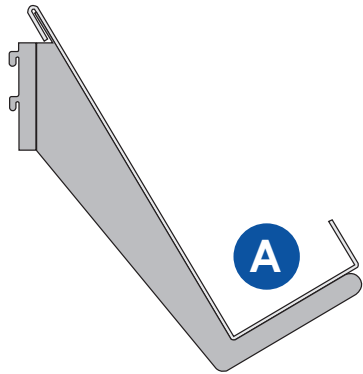

Pocket Depth	
B	100mm

*Photo for promotional purposes only

Magazine bays 10 Tier Gondola

10T Wall Bay 1,2,3,4 - Standard

Tiers	Facings	Shelf
10	40	665mm
		1000mm
		1200mm
		1250mm

Pocket Depth	
A	70mm

10T Wall Bay 1,2,3,4 - Standard Plus

Tiers	Facings	Shelf
10	40	665mm
		1000mm
		1200mm
		1250mm

Pocket Depth	
A	70mm
B	100mm

10T Wall Bay 1,2,3,4 - Maxi

Tiers	Facings	Shelf
10	40	665mm
		1000mm
		1200mm
		1250mm

Pocket Depth	
B	100mm

*Photo for promotional purposes only

Newspaper Shelving

1 Tier Standard Newspaper Shelf

Product depth		Shelf Width
A	160mm	665mm
		1000mm
		1200mm
		1250mm

1 Tier Maxi Newspaper Shelf

Product depth		Shelf Width
A	250mm	665mm
		1000mm
		1200mm
		1250mm