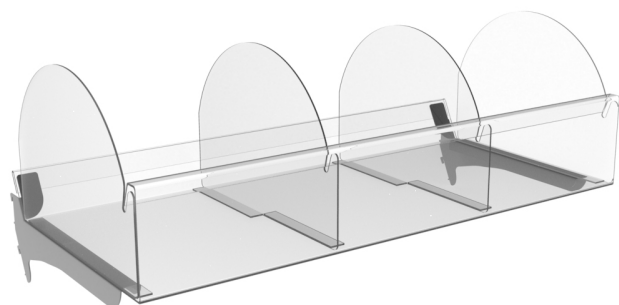

1200mm Base Shelf Zig Zag News Set

	Pocket Depth	Shelf Width
A	88mm	1200mm
B	297mm	

1250mm Base Shelf Zig Zag News Set

	Pocket Depth	Shelf Width
A	88mm	1250mm
B	297mm	

Gate 3, Shaw park, Unit 13-14,
Silver St, Moldgreen, Huddersfield
HD5 9AF

TEL: 01484 955400

email: Sales@mersolltd.co.uk

18

Snacking Solutions

Crisps and Snacking

1 Tier 350mm Standard Crisp Shelf inc Dividers

Profile Height	Bay Width	Dividers
175mm	665mm	2
	1000mm	3
	1200mm	4
	1250mm	4

1 Tier 450mm Standard Crisp Shelf inc Dividers

Profile Height	Bay Width	Dividers
175mm	665mm	2
	1000mm	3
	1200mm	4
	1250mm	4

Crisps and Snacking

4 Tier 350mm Standard Crisp Bay inc Dividers

Profile Height	Bay Width
175mm	665mm
	1000mm
	1200mm
	1250mm

4 Tier 450mm Standard Crisp Bay inc Dividers

Profile Height	Bay Width
175mm	665mm
	1000mm
	1200mm
	1250mm

4 Tier Combi Crisp Bay inc Dividers

Tiers	Profile Height
2 x 1 Tier 350mm Shelf	175mm
2 x 1 Tier 450mm Shelf	