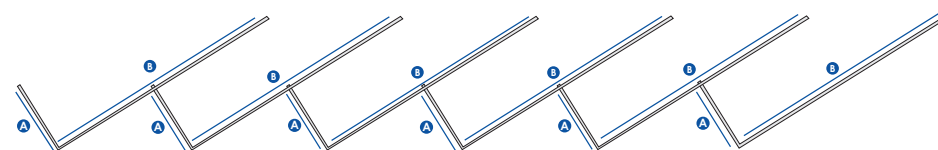

TEL: 01484 955400

email: Sales@mersolltd.co.uk

17

Newspaper Shelving

665mm Base Shelf Zig-Zag News Set

	Pocket Depth	Shelf Width
A	88mm	665mm
B	297mm	

1000mm Base Shelf Zig Zag News Set

	Pocket Depth	Shelf Width
A	88mm	1000mm
B	297mm	

1200mm Base Shelf Zig Zag News Set

	Pocket Depth	Shelf Width
A	88mm	1200mm
B	297mm	

1250mm Base Shelf Zig Zag News Set

	Pocket Depth	Shelf Width
A	88mm	1250mm
B	297mm	

Gate 3, Shaw park, Unit 13-14,
Silver St, Moldgreen, Huddersfield
HD5 9AF

TEL: 01484 955400

email: Sales@mersolltd.co.uk

18

Snacking Solutions

Crisps and Snacking

1 Tier 350mm Standard Crisp Shelf inc Dividers

Profile Height	Bay Width	Dividers
175mm	665mm	2
	1000mm	3
	1200mm	4
	1250mm	4

1 Tier 450mm Standard Crisp Shelf inc Dividers

Profile Height	Bay Width	Dividers
175mm	665mm	2
	1000mm	3
	1200mm	4
	1250mm	4

Crisps and Snacking

4 Tier 350mm Standard Crisp Bay inc Dividers

Profile Height	Bay Width
175mm	665mm
	1000mm
	1200mm
	1250mm