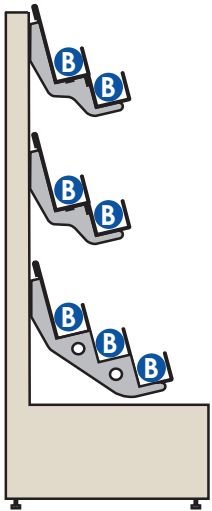

7T 1600mm High Gondola Bay 2,2,3 - Maxi

Tiers	Facings	Shelf
7	28	665mm
		1000mm
		1200mm
		1250mm

Pocket Depth	
B	100mm