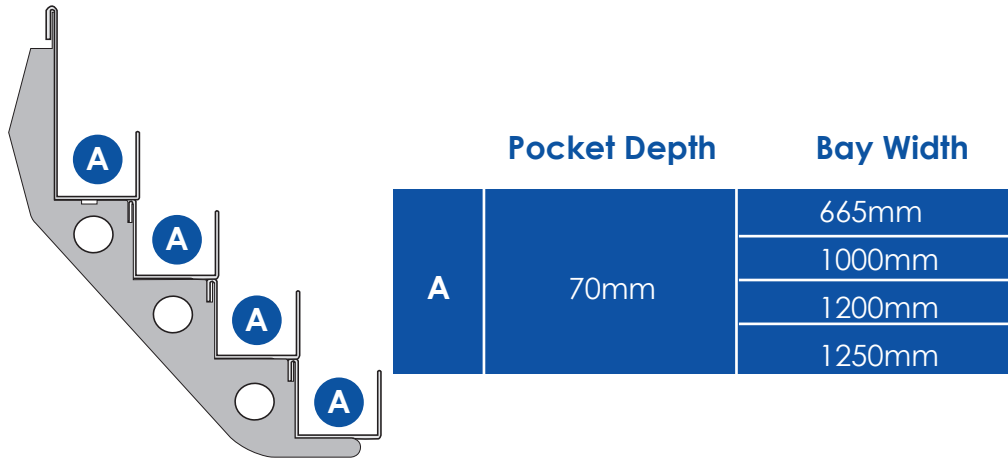

Pocket Depth		Bay Width
A	70mm	665mm
		1000mm
B	100mm	1200mm
		1250mm

3 Tier Maxi Shelf

Pocket Depth		Bay Width
B	100mm	665mm
		1000mm
		1200mm
		1250mm

*Photo for promotional purposes only

Magazine Shelving 4 Tier

4 Tier Standard Shelf

4 Tier Standard plus Shelf

*Photo for promotional purposes only

Magazine bays

1900mm magazine bay

Tiers	Facings	Shelf Width
10	40	665mm
		1000mm
		1200mm
		1250mm

Pocket Depth	
A	70mm
B	100mm