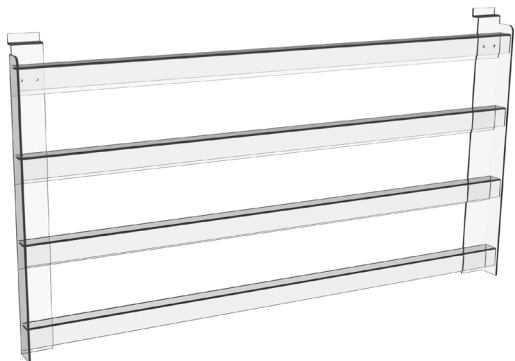

Gift Solutions

Slatwall Gift Wrap Display

Width	Tiers
750mm	4
	6
	8
	10