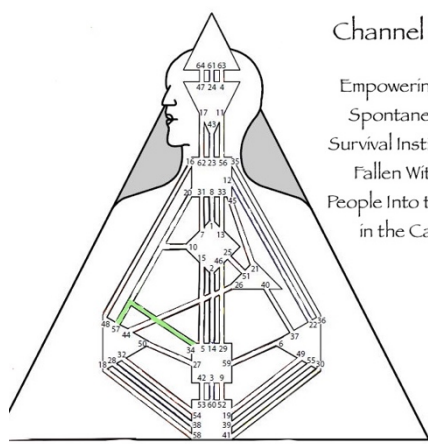

Channel of Power ~34/57

Empowering Intuition, Crisis Management, Spontaneous, Deeply Acoustic, Strong Survival Instinct, Lifting Up Those Who Have Fallen With Your Gentle Power, Guiding People Into the Now, Hearing the Truth or Lie in the Cadence of A Voice, Individual