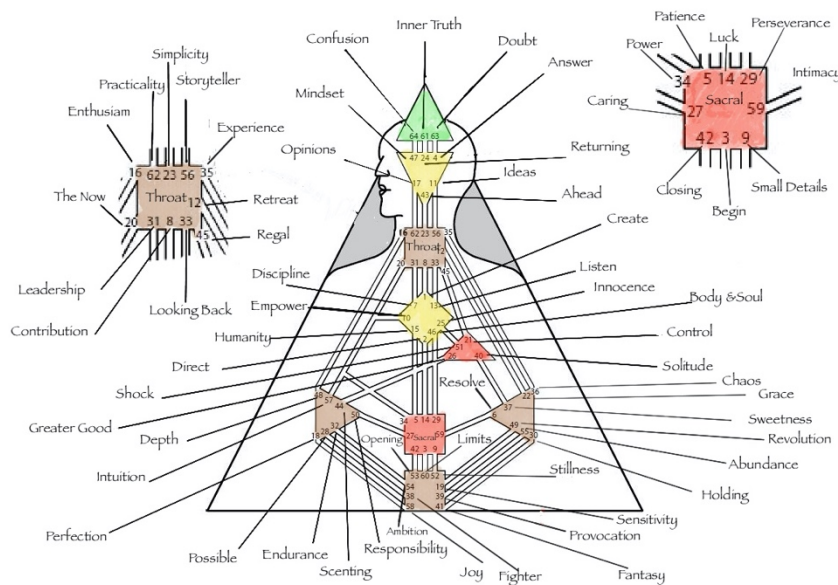

Human Design worksheets

de