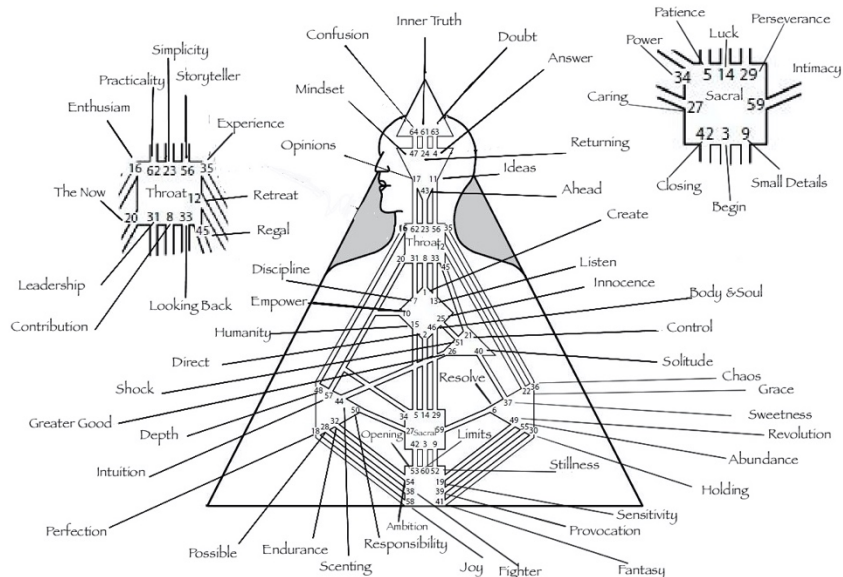

A dark blue vertical bar is on the left side of the page. A blue arrow points to the right, overlapping the vertical bar.

# Human Design

Gate/Channels/Circuits Keywords

denisemathew.com

Several thin, curved lines in shades of blue and grey originate from the bottom left corner and curve upwards and to the right.

[Denise Mathew/denisemathew.com](https://denisemathew.com)