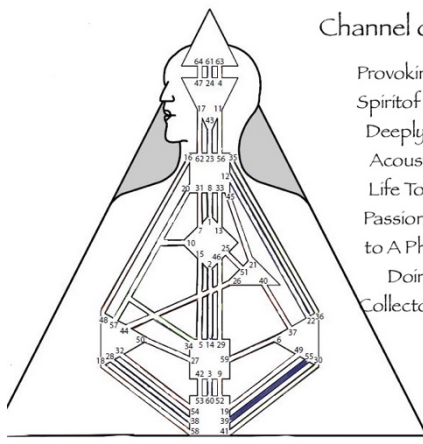

Channel of Emoting ~39/55

Provoking Energy to Bring People Into the Spirit of Abundance/Provoking For Sport, Deeply Creative, Melancholy to Elation, Acoustic/Music, Surrender to Allowing Life To Unfold For You Brings Rewards, Passion, Bottled Up Emotions Can Lead to A Physical Expression of the Energy, Doing or Not Related to Emotions, Collector of Things/Hoarder, Emotional, Individual

deni . com