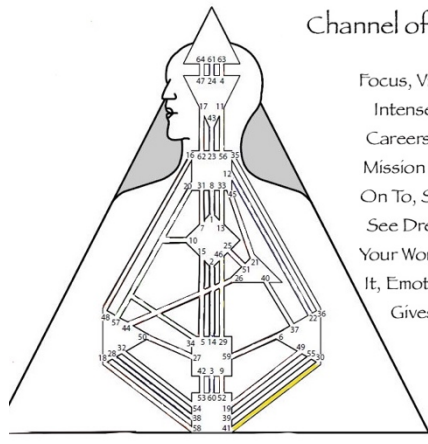

Channel of Reconition ~30/41

Focus, Visionary/Dreamer, Passionate and Intense Focus on Vision, Connection to Careers in Spirituality, Creativity, Politics, Mission Statements, A Dream that is Held On To, Social Reform, Timing Important to See Dreams Manifest, Can Be So Lost in Your World That You Can't See Outside of It, Emotional, Doing Without Expectation Gives Greatest Rewards, Collective