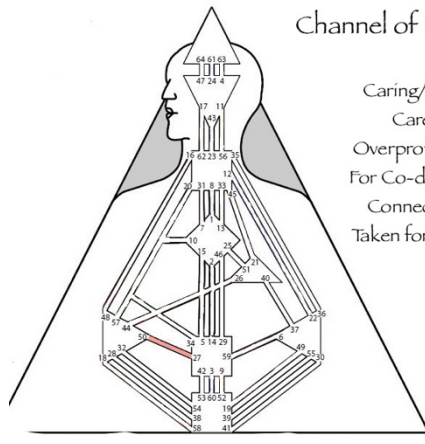

Channel of Preservation ~27/50

Caring/Caregiver Energy, Health Care
Career Common, Authoritarian,
Overprotective, Cooking/Chef, Potential
For Co-dependent Relationships, Intuitive
Connection with Loved Ones, Can Be
Taken for Granted/Self-Sacrificing, Tribal