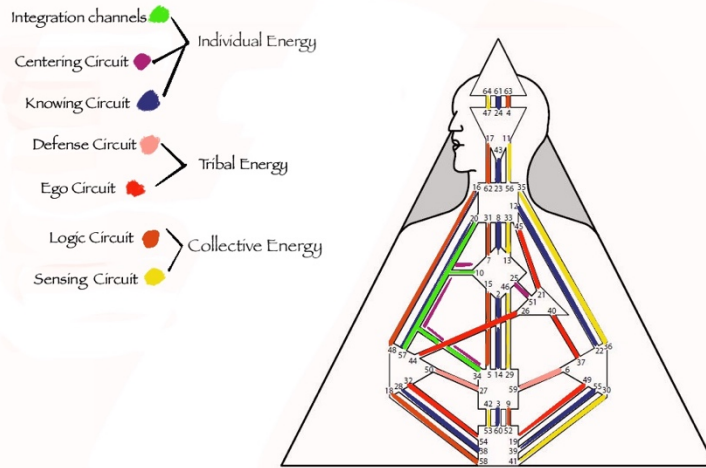

Channel of Inspiration 1/8
Acoustic, Creative, Individual,
Leadership, Inspirational, Big Dreams