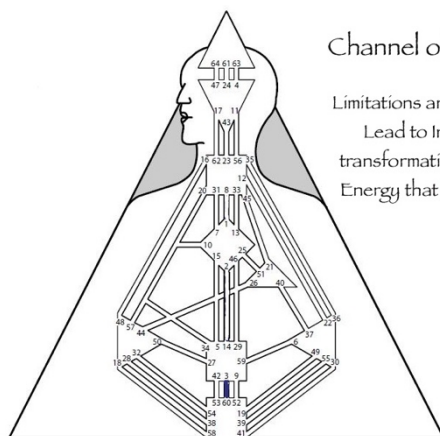

Channel of Mutation ~ 3/60

Limitations and Difficult Beginnings
Lead to Impactful changes/
transformation, Individual, Format
Energy that Directs life, Acoustic