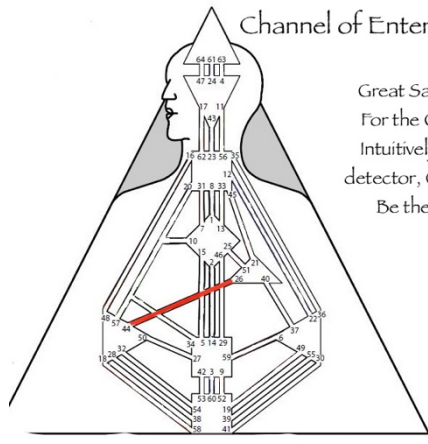

Channel of Enterprise/Surrender ~ 44/26

Great Sales Potential, Will power, Selling For the Greater Good or Personal Gain, Intuitively Smells A Rat/Liar, Built in BS detector, Good Negotiation Skills, Need to Be the Best, Entrepreneurial, Tribal

deni . . . . . com