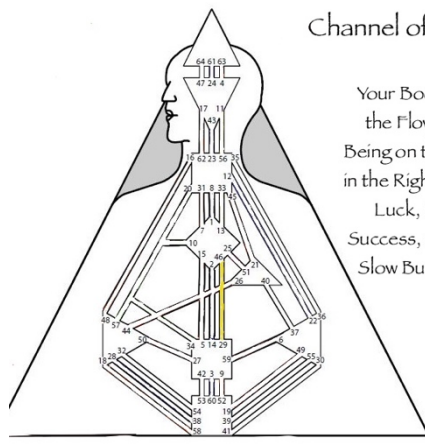

deni . . . . . com

Channel of Preservation ~27/50

Caring/Caregiver Energy, Health Care  
 Career Common, Authoritarian,  
 Overprotective, Cooking/Chef, Potential  
 For Co-dependent Relationships, Intuitive  
 Connection with Loved Ones, Can Be  
 Taken for Granted/Self-Sacrificing, Tribal

Channel of Struggle ~28/38

Searching for the Meaning of Life and  
 Existence/, Fear of Death, Taking the  
 Uncarved/Challenging Paths in Life, Doing  
 things The "Hard" Way, Fighting For What's  
 Worth Fighting For/Or Just Fighting,  
 Stubborn/Steadfast, Seeing the Possible  
 in The "Impossible", Individual