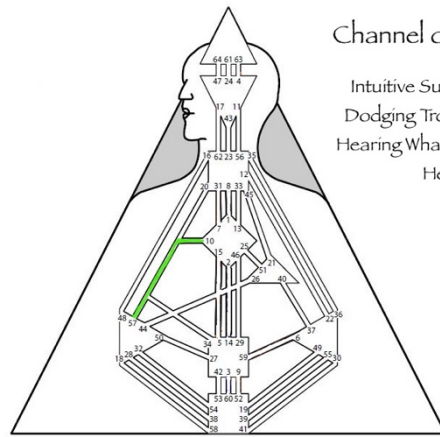

Hyper Focus/Obsession, Determination,  
Strive for Perfection, Pressure/Adrenalin,  
Planning and Right Timing,  
Format Energy has An Impact on Whole life  
Collective Energy

deni . . . . . com

Integration channels	34/20, 57/10, 10/20, 34/57	
Centering Circuit	34/10, 25/51	Individual Energy
Knowing Circuit	61/24, 43/23, 28/38, 57/20, 3/60, 14/2, 1/8, 55/39, 12/22	
Defense Circuit	59/6, 50/27	Tribal Energy
Ego Circuit	45/21, 19/49, 54/32, 44/26, 40/37	
Logic Circuit	63/4, 17/62, 16/48, 18/58, 9/52, 15/5, 7/31	
Sensing Circuit	64/47, 11/56, 53/42, 29/46, 13/33, 41/30, 35/36	Collective Energy

### Channel of Survival ~ 10/57

Intuitive Survival mechanism, Luck For  
Dodging Trouble, Risk Taker, Intuitively  
Hearing What's "Right" or Not. Enhanced  
Hearing, Integration

### Channel of Survival ~ 10/57

Intuitive Survival mechanism, Luck For  
Dodging Trouble, Risk Taker, Intuitively  
Hearing What's "Right" or Not. Enhanced  
Hearing, Integration

deni . . . . . com