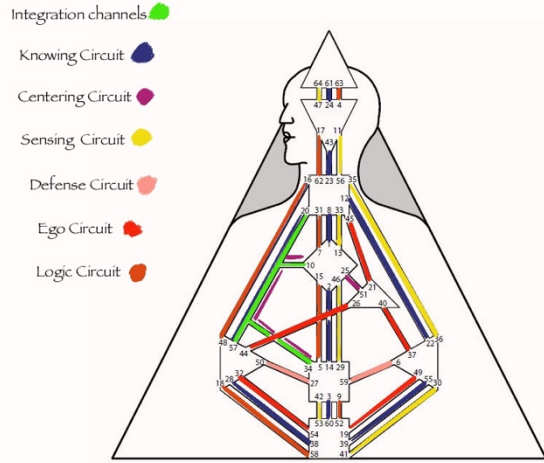

Channel of Inspiration 1/8
Acoustic, Creative, Individual,
Leadership, Inspirational, Big Dreams