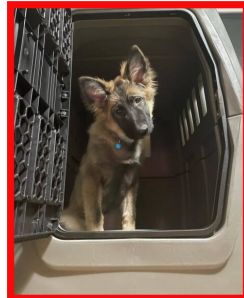

K9TS SHUTTLE MENU

K9 TAILSHAKERS
Canine Activity Center

Rates

One Way - One Time	\$22
This option is based on Availability Only	
Round Trip - One Time	\$44
This option is based on Availability Only	
3 X a Week Round Trip Subscription Monthly	\$325
Guaranteed Availability Monthly. Must Pick Reoccurring Days. 10 Day, in writing cancellation policy. No roll over days allowed.	
2 X Per Week Round Trip Subscription Monthly	\$251.33
Guaranteed Availability Monthly. Must Pick Reoccurring Days. 10 Day, in writing cancellation policy. No roll over days allowed.	
1 X Round Trip Per Week Subscription Monthly	\$138.67
Guaranteed Availability Monthly. Must Pick Reoccurring Days. 10 Day, in writing cancellation policy. No roll over days allowed.	