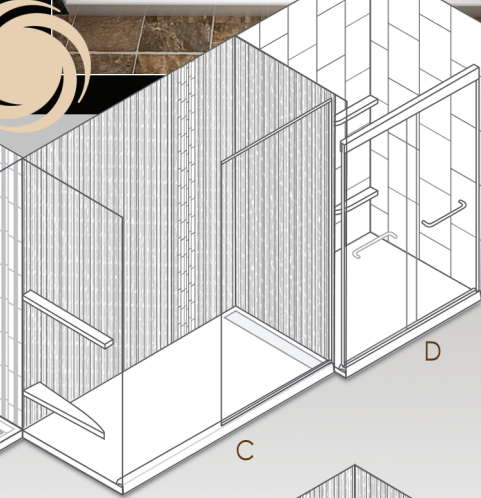

mincey
BDNY
Booth #533
November 2017

PROUDLY MADE IN THE  U.S.A. SINCE 1977

A: 32" x 60" Renovation Pan with Offset Drain

Renovation Pan has a Left Hand, Offset Drain finished in Solid White Gloss, Panel System is Aria in Solid White Gloss, Shower Enclosure is an Arezzo Bypass Barn Door with Polished Finish Hardware

B: 30" - 34" x 60" Curved Front Trench Drain Pan

Curved Front Trench Drain Pan has a Right Hand Drain in Hazel Gloss with a Decorative Stainless Steel Drain Cover, Panel System is Metro in Hazel Gloss and Texture, Shower Enclosure is Napoli Bow Front Barn Door with Polished Finish Hardware

C: 32" x 66" Adjustable Trench Drain Pan

Adjustable Trench Drain Pan has a Right Hand Drain in Solid Cream Matte with a Powder Coated Trench Drain Cover, Panel System is Vertical Vision with Dimensions Listello in Solid Cream, Shower Enclosure is a 40" Fixed Glass Panel with Polished Finish Hardware

D: 36" x 48" Custom Pan with Corner Drain

Custom Pan has Corner Drain in Solid Light Gray, Panel System is 10" x 20" Vertical Contemporary in Crystal Light Gray Gloss, Shower Enclosure System is Brunswick Bypass Door with Brushed Finish Hardware