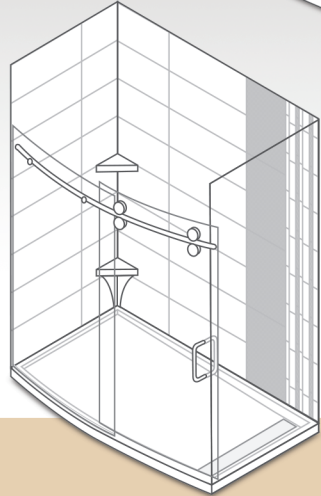

mincey

minceymarble.com | 800-533-1806

4321 Browns Bridge Road, Gainesville, Georgia 30504

BD | NY

A BOUTIQUE DESIGN TRADE FAIR

BOOTH #533

VIRTUAL REALITY EXPERIENCE 2017

PANEL SYSTEMS SHOWER PANS SHOWER DOORS ACCESSORIES

mincey
BDNY
Booth #533
November 2017

PROUDLY MADE IN THE  U.S.A. SINCE 1977

A: 32" x 60" Renovation Pan with Offset Drain

Renovation Pan has a Left Hand, Offset Drain finished in Solid White Gloss, Panel System is Aria in Solid White Gloss, Shower Enclosure is an Arezzo Bypass Barn Door with Polished Finish Hardware

B: 30" - 34" x 60" Curved Front Trench Drain Pan

Curved Front Trench Drain Pan has a Right Hand Drain in Hazel Gloss with a Decorative Stainless Steel Drain Cover, Panel System is Metro in Hazel Gloss and Texture, Shower Enclosure is Napoli Bow Front Barn Door with Polished Finish Hardware

C: 32" x 66" Adjustable Trench Drain Pan

Adjustable Trench Drain Pan has a Right Hand Drain in Solid Cream Matte with a Powder Coated Trench Drain Cover, Panel System is Vertical Vision with Dimensions Listello in Solid Cream, Shower Enclosure is a 40" Fixed Glass Panel with Polished Finish Hardware