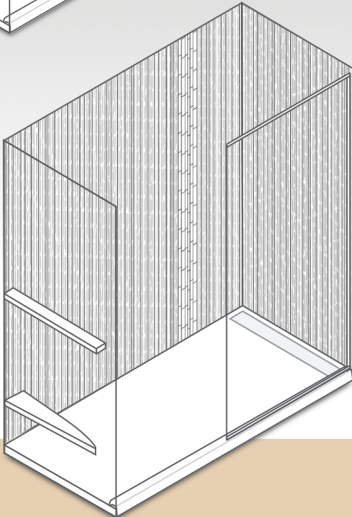

mincey
BDNY
Booth #533
November 2017

PROUDLY MADE IN THE  U.S.A. SINCE 1977

A: 32" x 60" Renovation Pan with Offset Drain

Renovation Pan has a Left Hand, Offset Drain finished in Solid White Gloss, Panel System is Aria in Solid White Gloss, Shower Enclosure is an Arezzo Bypass Barn Door with Polished Finish Hardware

B: 30" - 34" x 60" Curved Front Trench Drain Pan

Curved Front Trench Drain Pan has a Right Hand Drain in Hazel Gloss with a Decorative Stainless Steel Drain Cover, Panel System is Metro in Hazel Gloss and Texture, Shower Enclosure is Napoli Bow Front Barn Door with Polished Finish Hardware

C: 32" x 66" Adjustable Trench Drain Pan

Adjustable Trench Drain Pan has a Right Hand Drain in Solid Cream Matte with a Powder Coated Trench Drain Cover, Panel System is Vertical Vision with Dimensions Listello in Solid Cream, Shower Enclosure is a 40" Fixed Glass Panel with Polished Finish Hardware

D: 36" x 48" Custom Pan with Corner Drain

Custom Pan has Corner Drain in Solid Light Gray, Panel System is 10" x 20" Vertical Contemporary in Crystal Light Gray Gloss, Shower Enclosure System is Brunswick Bypass Door with Brushed Finish Hardware