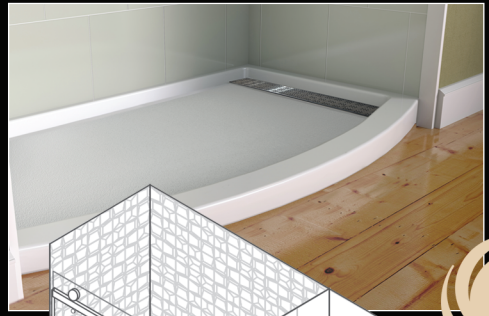

mincey
BDNY
Booth #533
November 2017

PROUDLY MADE IN THE  U.S.A. SINCE 1977

A: 32" x 60" Renovation Pan with Offset Drain

Renovation Pan has a Left Hand, Offset Drain finished in Solid White Gloss, Panel System is Aria in Solid White Gloss, Shower Enclosure is an Arezzo Bypass Barn Door with Polished Finish Hardware

B: 30" - 34" x 60" Curved Front Trench Drain Pan

Curved Front Trench Drain Pan has a Right Hand Drain in Hazel Gloss with a Decorative Stainless Steel Drain Cover, Panel System is Metro in Hazel Gloss and Texture, Shower Enclosure is Napoli Bow Front Barn Door with Polished Finish Hardware

C: 32" x 66" Adjustable Trench Drain Pan

Adjustable Trench Drain Pan has a Right Hand Drain in Solid Cream Matte with a Powder Coated Trench Drain Cover, Panel System is Vertical Vision with Dimensions Listello in Solid Cream, Shower Enclosure is a 40" Fixed Glass Panel with Polished Finish Hardware

D: 36" x 48" Custom Pan with Corner Drain

Custom Pan has Corner Drain in Solid Light Gray, Panel System is 10" x 20" Vertical Contemporary in Crystal Light Gray Gloss, Shower Enclosure System is Brunswick Bypass Door with Brushed Finish Hardware