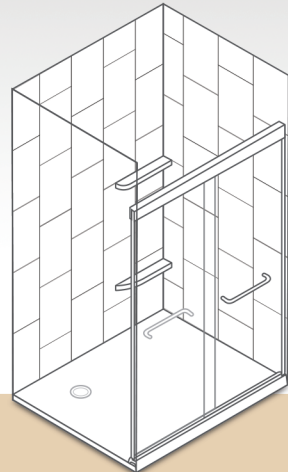

mincey
BDNY
Booth #533
November 2017

PROUDLY MADE IN THE  U.S.A. SINCE 1977

A: 32" x 60" Renovation Pan with Offset Drain

Renovation Pan has a Left Hand, Offset Drain finished in Solid White Gloss, Panel System is Aria in Solid White Gloss, Shower Enclosure is an Arezzo Bypass Barn Door with Polished Finish Hardware

B: 30" - 34" x 60" Curved Front Trench Drain Pan

Curved Front Trench Drain Pan has a Right Hand Drain in Hazel Gloss with a Decorative Stainless Steel Drain Cover, Panel System is Metro in Hazel Gloss and Texture, Shower Enclosure is Napoli Bow Front Barn Door with Polished Finish Hardware

C: 32" x 66" Adjustable Trench Drain Pan

Adjustable Trench Drain Pan has a Right Hand Drain in Solid Cream Matte with a Powder Coated Trench Drain Cover, Panel System is Vertical Vision with Dimensions Listello in Solid Cream, Shower Enclosure is a 40" Fixed Glass Panel with Polished Finish Hardware

D: 36" x 48" Custom Pan with Corner Drain

Custom Pan has Corner Drain in Solid Light Gray, Panel System is 10" x 20" Vertical Contemporary in Crystal Light Gray Gloss, Shower Enclosure System is Brunswick Bypass Door with Brushed Finish Hardware