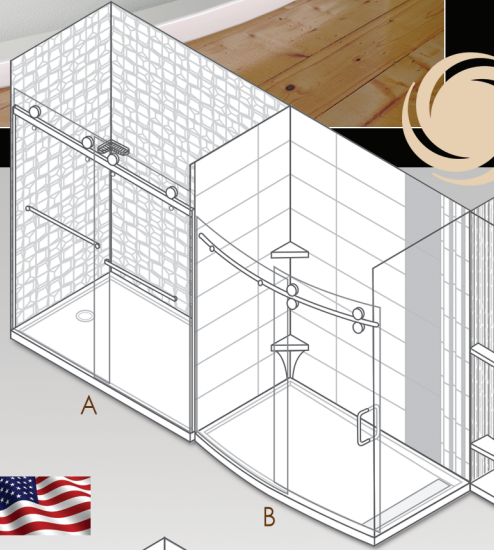

mincey

minceymarble.com | 800-533-1806

4321 Browns Bridge Road, Gainesville, Georgia 30504

BD | NY

A BOUTIQUE DESIGN TRADE FAIR

BOOTH #533

VIRTUAL REALITY EXPERIENCE 2017

PANEL SYSTEMS SHOWER PANS SHOWER DOORS ACCESSORIES

mincey
BDNY
Booth #533
November 2017

PROUDLY MADE IN THE  U.S.A. SINCE 1977

A: 32" x 60" Renovation Pan with Offset Drain

Renovation Pan has a Left Hand, Offset Drain finished in Solid White Gloss, Panel System is Aria in Solid White Gloss, Shower Enclosure is an Arezzo Bypass Barn Door with Polished Finish Hardware

C: 32" x 66" Adjustable Trench Drain Pan

Adjustable Trench Drain Pan has a Right Hand Drain in Solid Cream Matte with a Powder Coated Trench Drain Cover, Panel System is Vertical Vision with Dimensions Listello in Solid Cream, Shower Enclosure is a 40" Fixed Glass Panel with Polished Finish Hardware

D: 36" x 48" Custom Pan with Corner Drain

Custom Pan has Corner Drain in Solid Light Gray, Panel System is 10" x 20" Vertical Contemporary in Crystal Light Gray Gloss, Shower Enclosure System is Brunswick Bypass Door with Brushed Finish Hardware