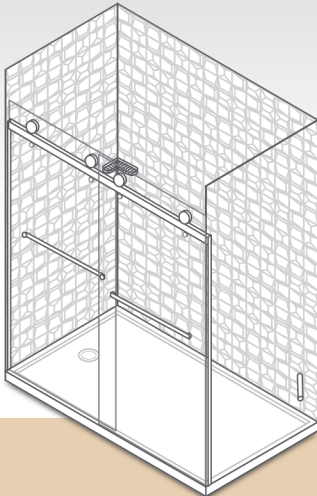

mincey
BDNY
Booth #533
November 2017

PROUDLY MADE IN THE  U.S.A. SINCE 1977

A: 32" x 60" Renovation Pan with Offset Drain

Renovation Pan has a Left Hand, Offset Drain finished in Solid White Gloss, Panel System is Aria in Solid White Gloss, Shower Enclosure is an Arezzo Bypass Barn Door with Polished Finish Hardware

B: 30" - 34" x 60" Curved Front Trench Drain Pan

Curved Front Trench Drain Pan has a Right Hand Drain in Hazel Gloss with a Decorative Stainless Steel Drain Cover, Panel System is Metro in Hazel Gloss and Texture, Shower Enclosure is Napoli Bow Front Barn Door with Polished Finish Hardware

C: 32" x 66" Adjustable Trench Drain Pan

Adjustable Trench Drain Pan has a Right Hand Drain in Solid Cream Matte with a Powder Coated Trench Drain Cover, Panel System is Vertical Vision with Dimensions Listello in Solid Cream, Shower Enclosure is a 40" Fixed Glass Panel with Polished Finish Hardware

D: 36" x 48" Custom Pan with Corner Drain

Custom Pan has Corner Drain in Solid Light Gray, Panel System is 10" x 20" Vertical Contemporary in Crystal Light Gray Gloss, Shower Enclosure System is Brunswick Bypass Door with Brushed Finish Hardware