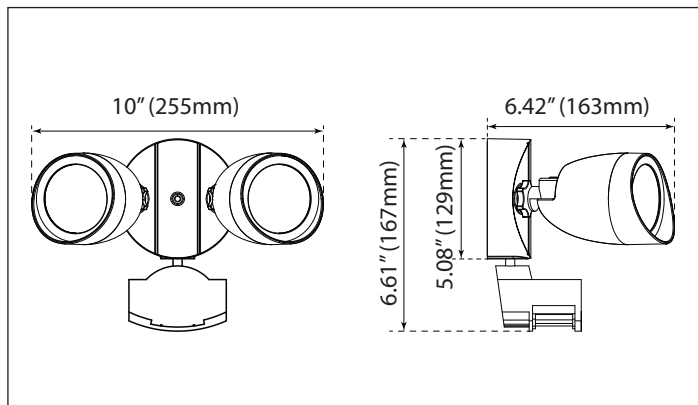

Warranty: 5yrs

Dimensions

Photometric Chart