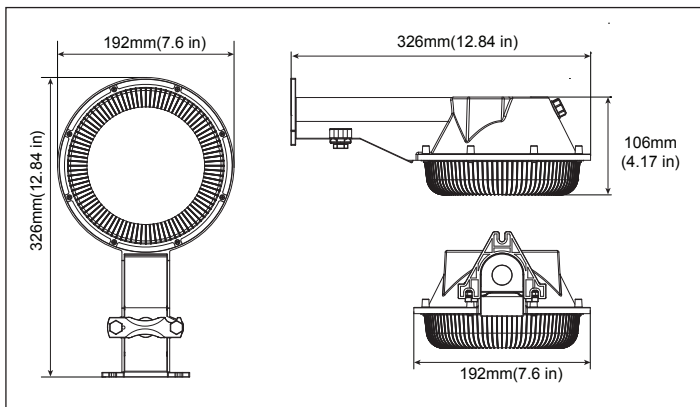

UPC: 844366077906  
SKU#: 7790  
Model: LED-FXSECS25/40K

- ▶ IP65 ETL & DLC listed
- ▶ LED 25W, 120-277Vac, 50/60Hz
- ▶ Built-in Photocell
- ▶ 2500 Lumen, CCT 4000K Bright White
- ▶ Net Weight: 1.5 lbs
- ▶ Material: Polycarbonate

## Dimensions

2500 lumens

Photocell Sensor build-in

Optional 16-inch Extension Arm Available