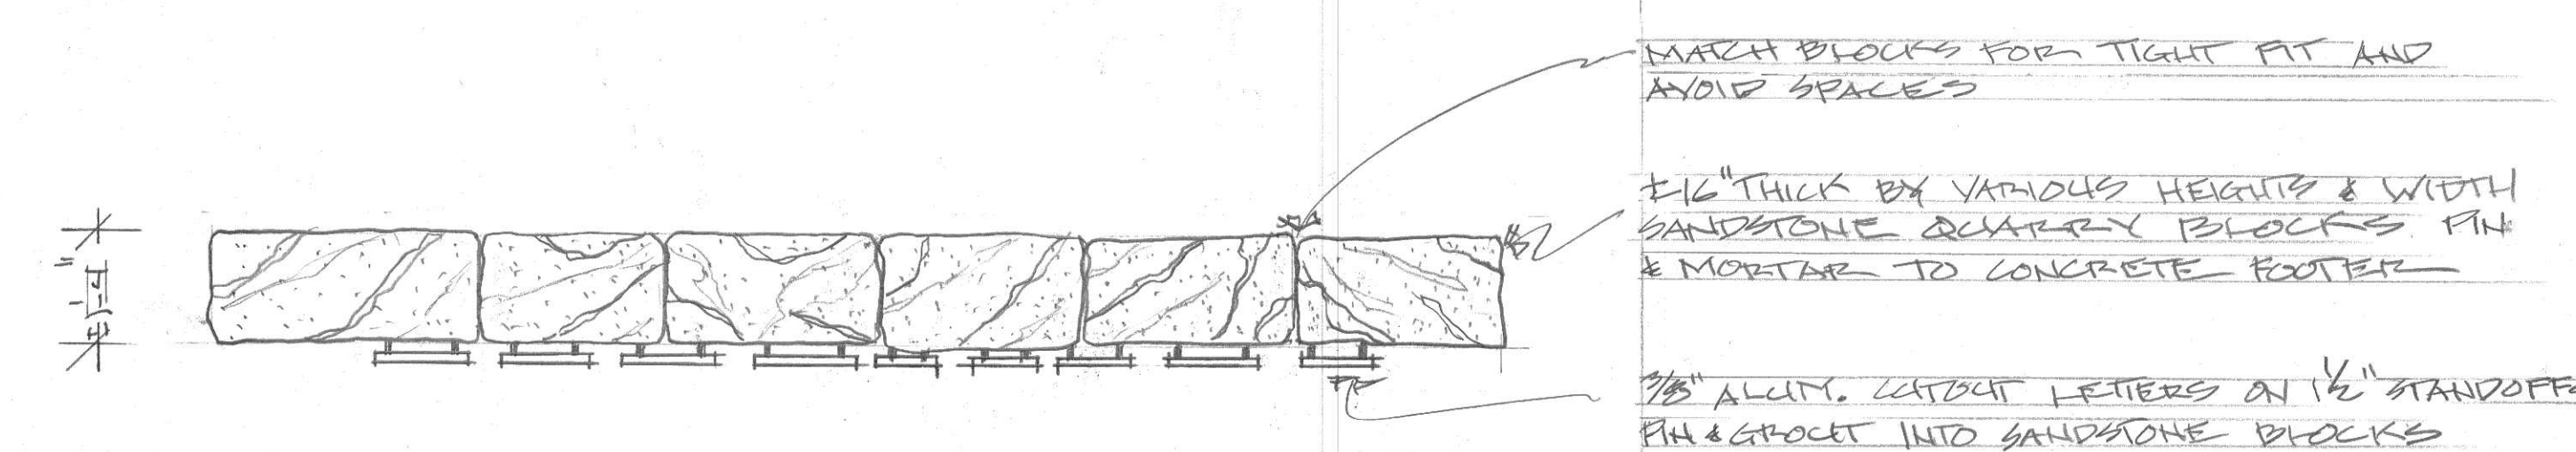

TRAFFIC CALMING CIRCLE LANDSCAPING
SCALE 1"=10'-0"

SIGN PLANTING DETAIL
SCALE 1"=10'-0" NOTE: MIRROR PLANTINGS ON OTHER SIGN