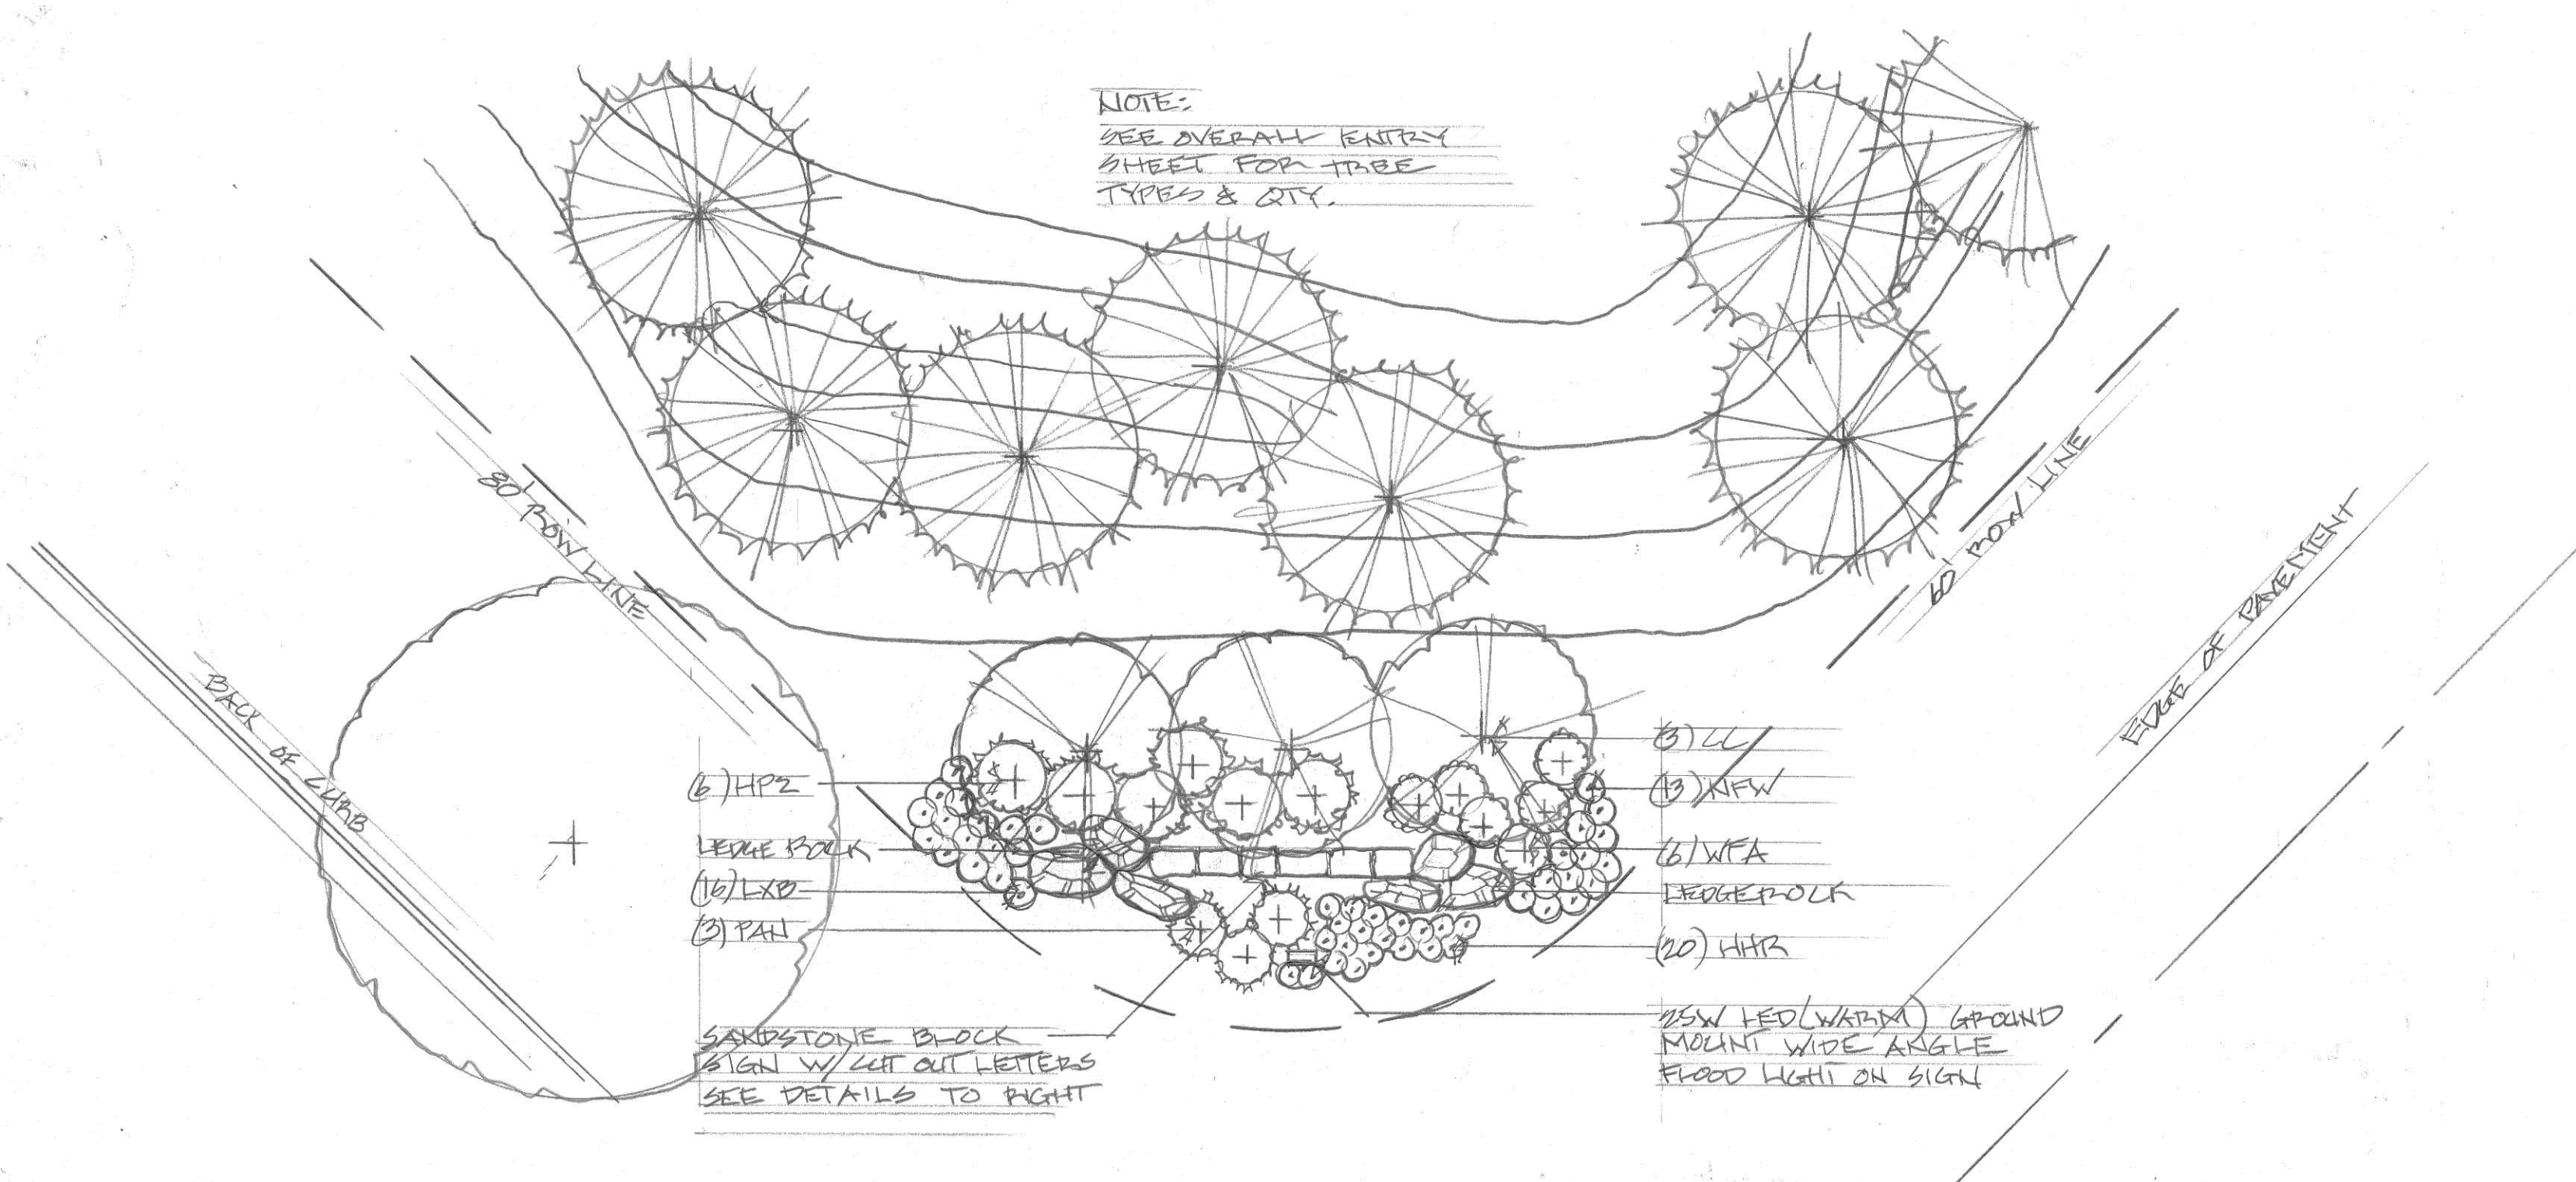

SIGN PLANTING DETAIL
SCALE 1"=10'-0" NOTE: MIRROR PLANTINGS ON OTHER SIGN

Sandstone Master Plant List			
Key #	Size	Botanical Name	Common Name
Trees			
ACB 3	6'-7' B&B	Abies concolor 'Blue Select'	Blue Select Concolor (white) Fir
ARA 3	2-1/2" cal	Acer rubrum 'Autumn Flame'	Autumn Flame Red Maple
AGA 6	1-1/2" cal.	Amelanchier x grandiflora 'Autumn Brilliance'	Autumn Brilliance Apple Serviceberry (tree form)
CC 9	1 1/2" cal.	Cercis canadensis	Eastern Redbud
CCC 3	1 1/2" cal.	Crataegus crusgalli inermis 'Cruzam'	Crusade Thornless Hawthorn
GBA 2	2 1/2" cal.	Ginkgo biloba 'Autumn Gold'	Autumn Gold non-fruiting Ginkgo
GTS 1	2 1/2" cal.	Gleditsia triacanthos var. inermis 'Skycole'	Skyline Thornless Honeylocust
MRB 6	1 1/2" cal.	Malus 'Red Barron'	Red Barron Flowering Crab
NS tc	2-1/2" cal	Nyssa sylvatica	Black Tupelo / Sour Gum
PA 6	6'-7' B&B	Picea abies	Norway Spruce
PGD 3	6'-7" B&B	Picea glauca 'Densata'	Black Hills Spruce
PO 5	6'-7' B&B	Picea omorika	Serbian Spruce
PP 6	6' B&B	Picea pungens glauca	Colorado Blue Spruce
QR 2	2 1/2" cal.	Quercus rubra	Red Oak
QRF 5	2 1/2" cal.	Quercus robur	Skyrocket English Oak
SRI 9	2" cal.	Syringa reticulata 'Ivory Silk'	Ivory Silk Japanese Tree Lilac
TCG 3	2 1/2" cal.	Tilia cordata 'Greenspire'	Littleleaf Linden
Ornamental Grasses			
CAK 9	3 gal.	Calamagrostis x acutiflora 'Karl Foerster'	Karl Foerster Reed Grass
SSB 64	3 gal.	Schizachyrium scaparium 'The Blues'	Prairie Blues Little Bluestem
Perennial Flowers			
HHR 20	1 gal.	Hemerocallis 'Happy Returns'	Yellow Daylily
LXB 16	1 gal.	Leucanthemum x superbum 'Becky'	Becky Shasta Daisy
NFW 13	1 gal.	Nepeta faassenii 'Walker's Low'	Walker's Low™ Catmint
PAL 4	1 gal.	Perovskia atriplicifolia 'Little Spires'	Little Spires Russian Sage
Shrubs			
HPZ 12	#7	Hydrangea pauciflora 'Zwijenburg'	Lighthouse Hydrangea
PAN 6	18" #7	Picea abies 'Nidiformis'	Bird's Nest Spruce
WFA 12	24" #3	Weigela florida 'Alexandra'	Wine & Roses Flowering Weigela