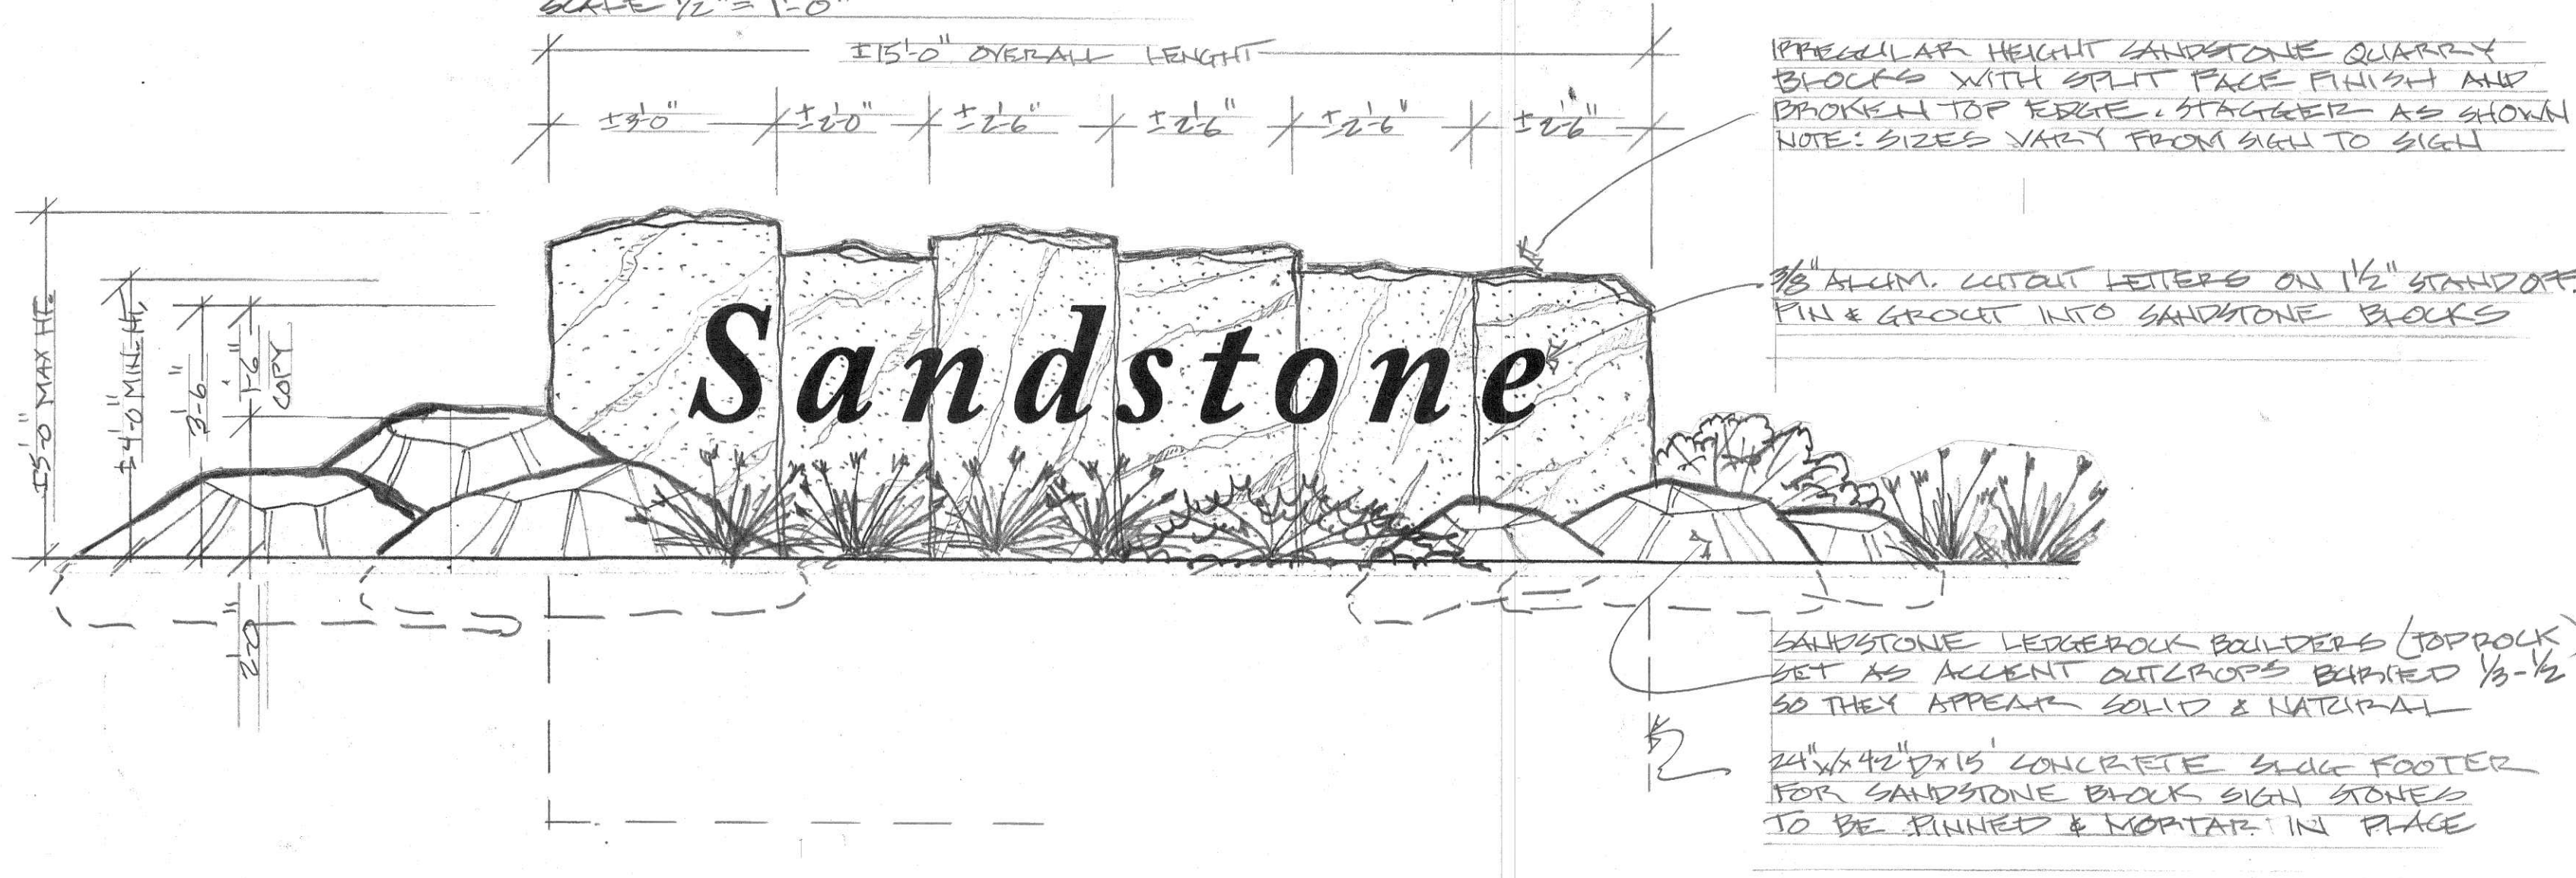

SIGN PLAN VIEW
SCALE 1/2"=1'-0"

ELEVATION ENTRY SIGN
SCALE 1/2"=1'-0"

bds
baldi design solutions, inc.
25706 butternut ridge rd.
north olmsted, oh 44070
office/fax 440-734-1104

All design ideas, arrangements and plans indicated or represented by this drawing are owned by and are the property of Baldi Design Solutions, Inc. and were created for the specified project. None of such designs, arrangements or plans shall be used by or disclosed to any person, firm or corporation for any purpose whatsoever without the permission of Baldi Design Solutions, Inc.

Client: PERPETUAL DEVELOPMENT LORAIN, OHIO 44053				Job # 21-017
Description: SANDSTONE ENTRY & PARKWAY DETAILS				Scale: NOTED
Prints for: City By Date Revisions				Drawn By: D. BALDI
				Date: 3/4/22
				Sheet
				of