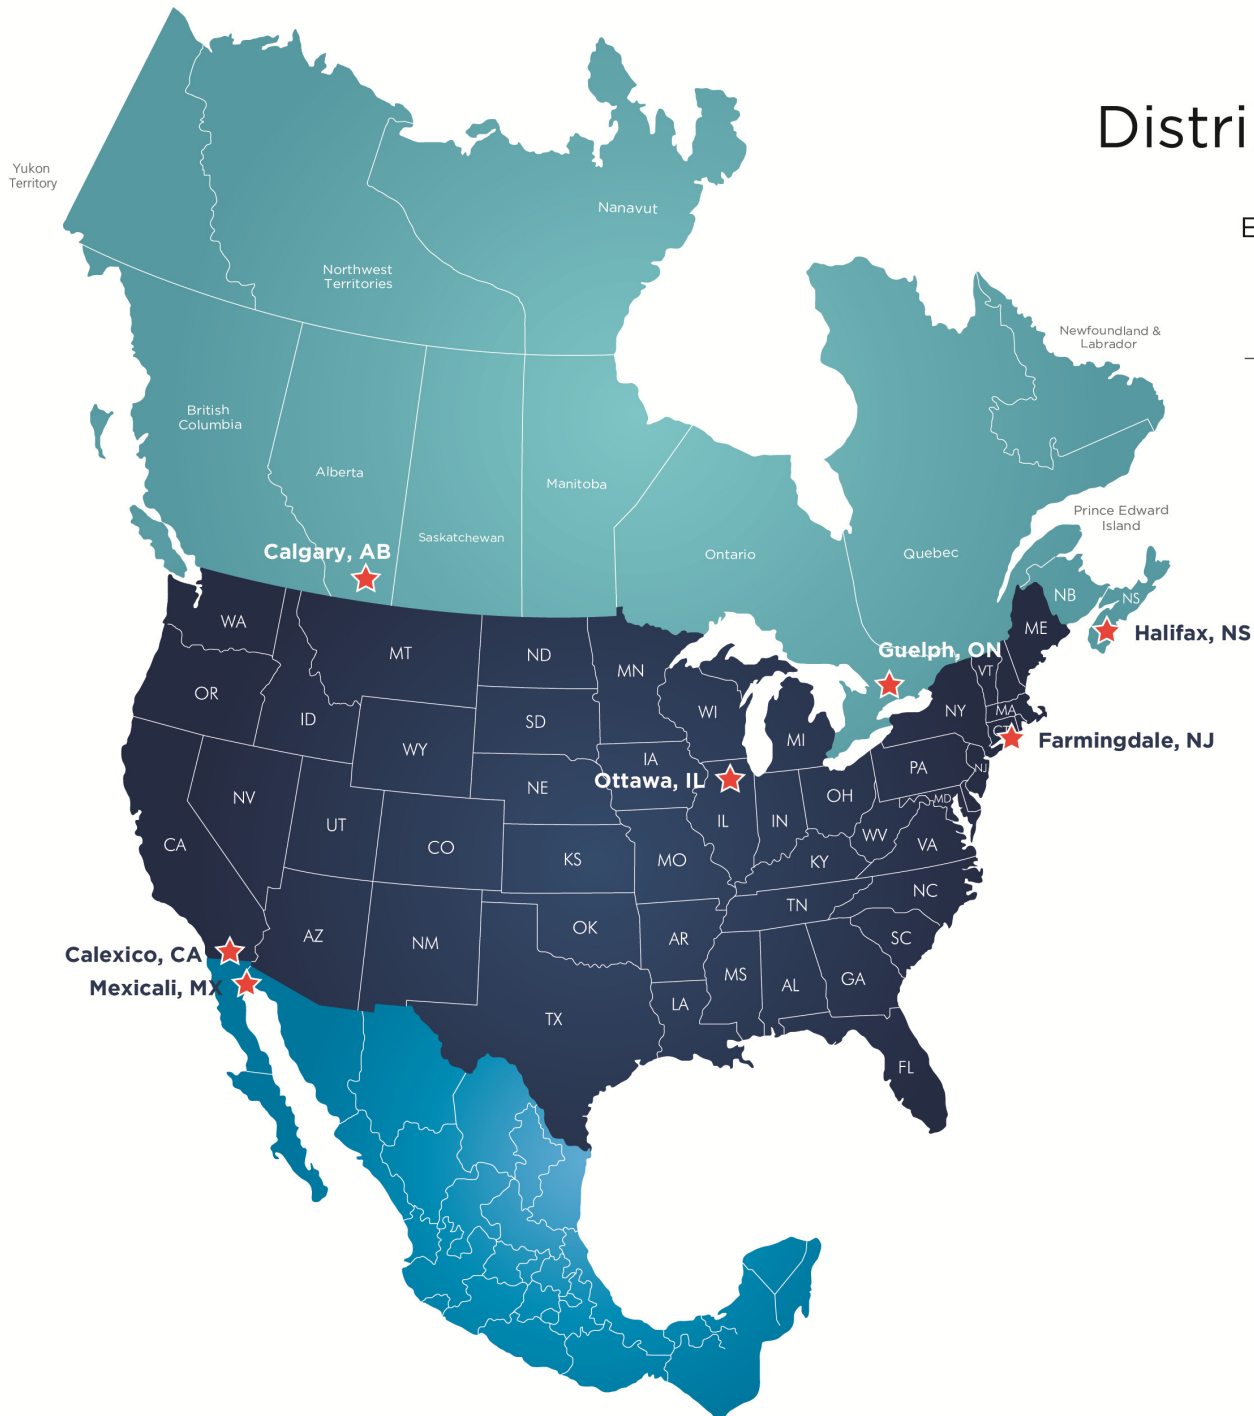

Distribution Centers

Expediated Transit Times With
Coast-to-Coast Coverage

UNITED STATES 03

Farmingdale, NJ
Ottawa, IL
Calexico, CA

CANADA 03

Calgary, AB
Guelph, ON
Halifax, NS

MEXICO 01

Mexicali, MX