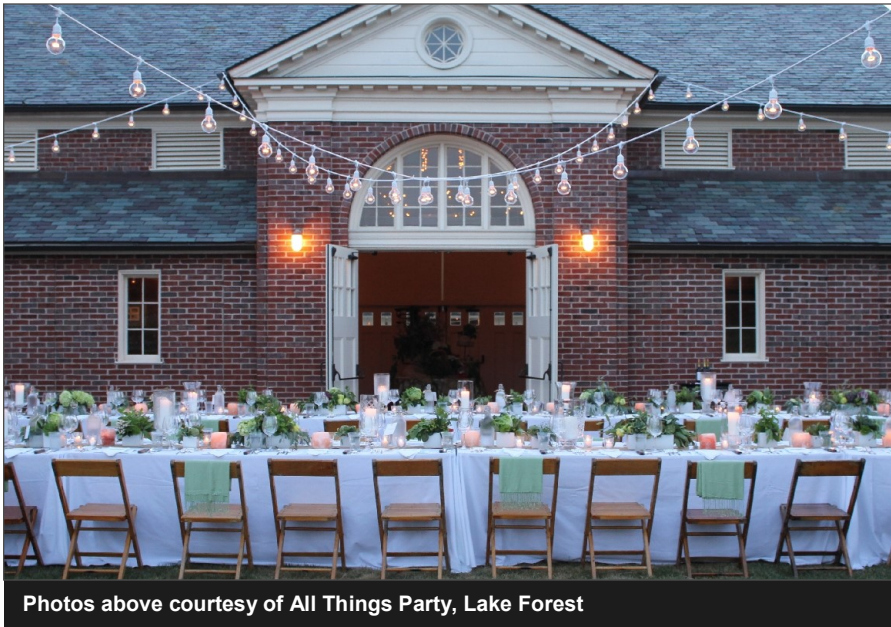

Photos above courtesy of All Things Party, Lake Forest

About our facility

All indoor spaces are heated and air-conditioned, with the exception of the Wagon Shed. Each room is handicap accessible.

Flip charts, projector, screen, and high speed internet available.

Capacity

Maximum facility capacity is 200 which includes outdoor spaces.

Room capacities vary depending on your room setup and the type of meeting or event being held. For instance, theater-style seating will lend a higher guest capacity than seated meals or U-shape set ups.

Break out areas are available.

Corporate Events at Elawa Farm

Elawa Farm is a restored gentleman's farm dating back to 1917. Now, the beautifully restored garden and buildings are available for your unique event. Elawa's space features small and large meeting rooms in our historic hay barn, wagon shed, potting shed, kitchen, and classrooms. There is also a 2.2 acre production garden, and areas for outdoor dining or lawn games. Watch our chef prepare an intimate farm-to-table meal in the kitchen located in the main building. Get your hands dirty in the garden or greenhouse working with our Garden Manager, or enjoy a floral arranging class. A walk through the paths of the Middlefork Savannah during your break could prove to be both refreshing and adventurous.

Available catering menus for your smaller meetings (under 15 guests) will make your day seamless and effortless. Menus may be customized according to budget, preference, or dietary restrictions. We can also coordinate with your favorite caterer or nearby restaurant of your choice. You may instead choose to supply your own food and drinks. There is no extra charge for use of our tables, chairs, or wireless internet.

You may want to book your event on Fridays mornings in season, when our Garden Market it open!