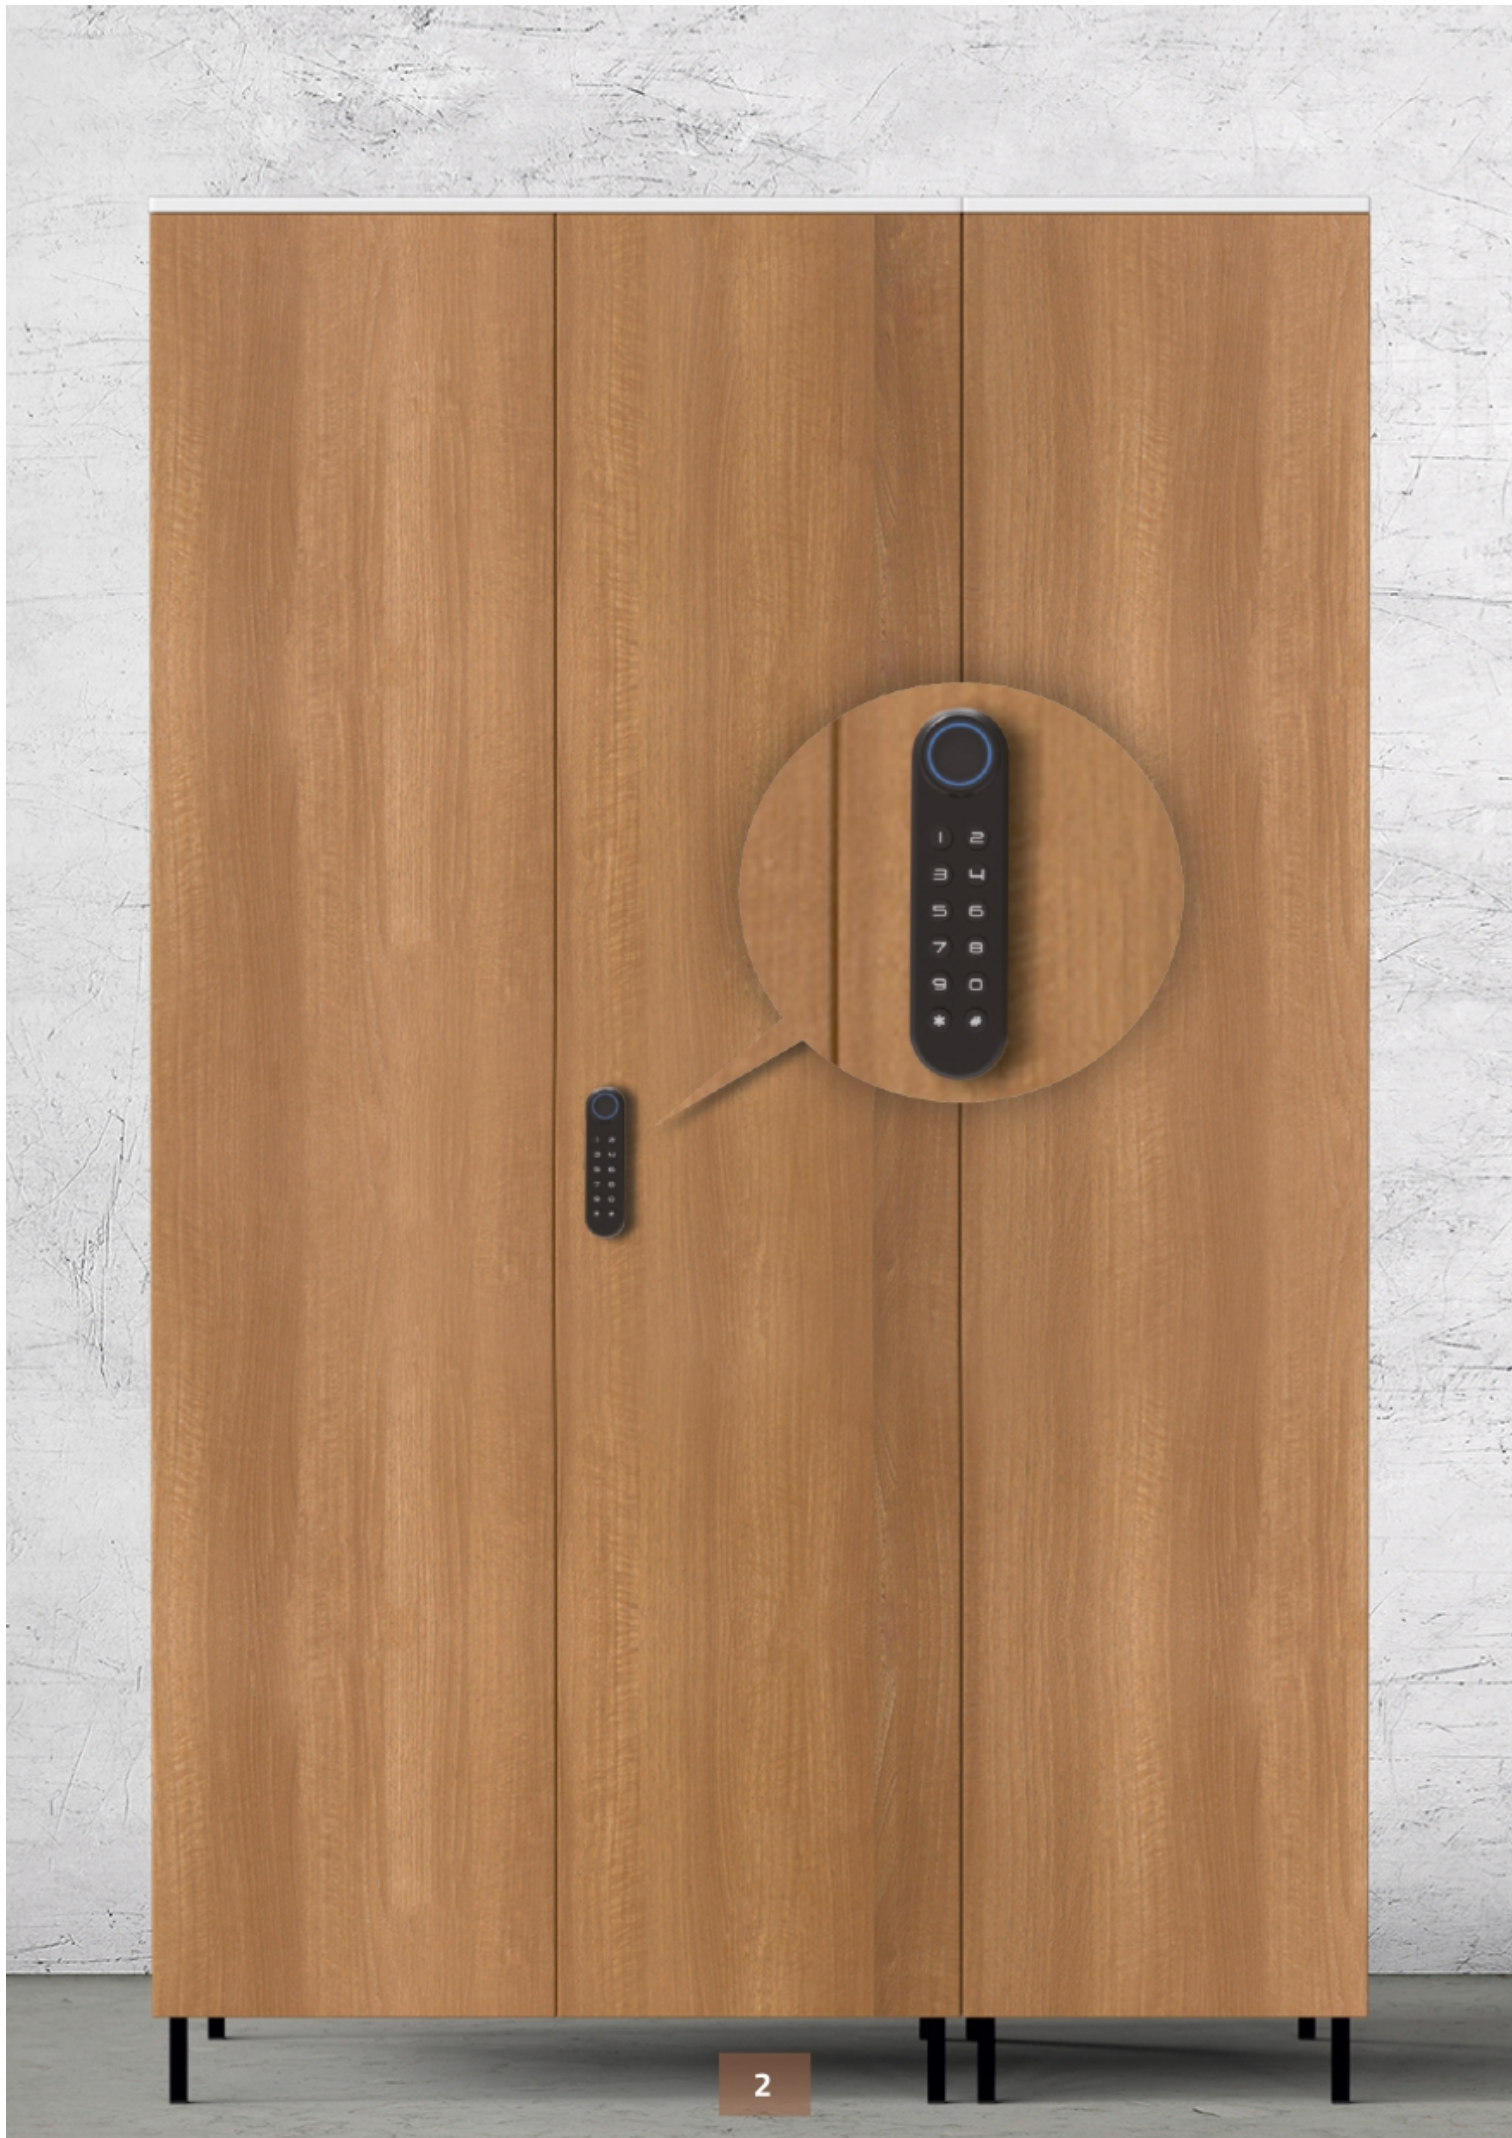

KICH[®]
STEEL... FOR LIFE

DIGITAL FURNITURE LOCK

www.kichindia.com

DFL1101B

Keypad Wardrobe Lock

FEATURE

Fingerprint
up to 100

Passcode

High
sensitivity

Emergency
key

Low power
design

Low Battery
Indication

- Easy to install, set up and use
- Unlocking: Fingerprint, Password & U-Key for backup
- Working Mode: Private, Public & Limited Public Mode
- Widely used in Drawer, Cabinet and Locker at home, in the office or in the school etc.,
- Emergency Charging Port
- Finish Black

MRP ₹ 4999.00

DFL112B

Touchpad Wardrobe Lock

FEATURE

Fingerprint
up to 100

Passcode

High
sensitivity

Emergency
key

Low power
design

Low Battery
Indication

- Easy to install, set up and use
- Unlocking: Fingerprint, Password & U-Key for backup
- Working Mode: Private, Public & Limited Public Mode
- Widely used in Drawer, Cabinet and Locker at home, in the office or in the school etc.,
- Emergency Charging Port
- Surface & Imbedded Mounted
- Finish Black