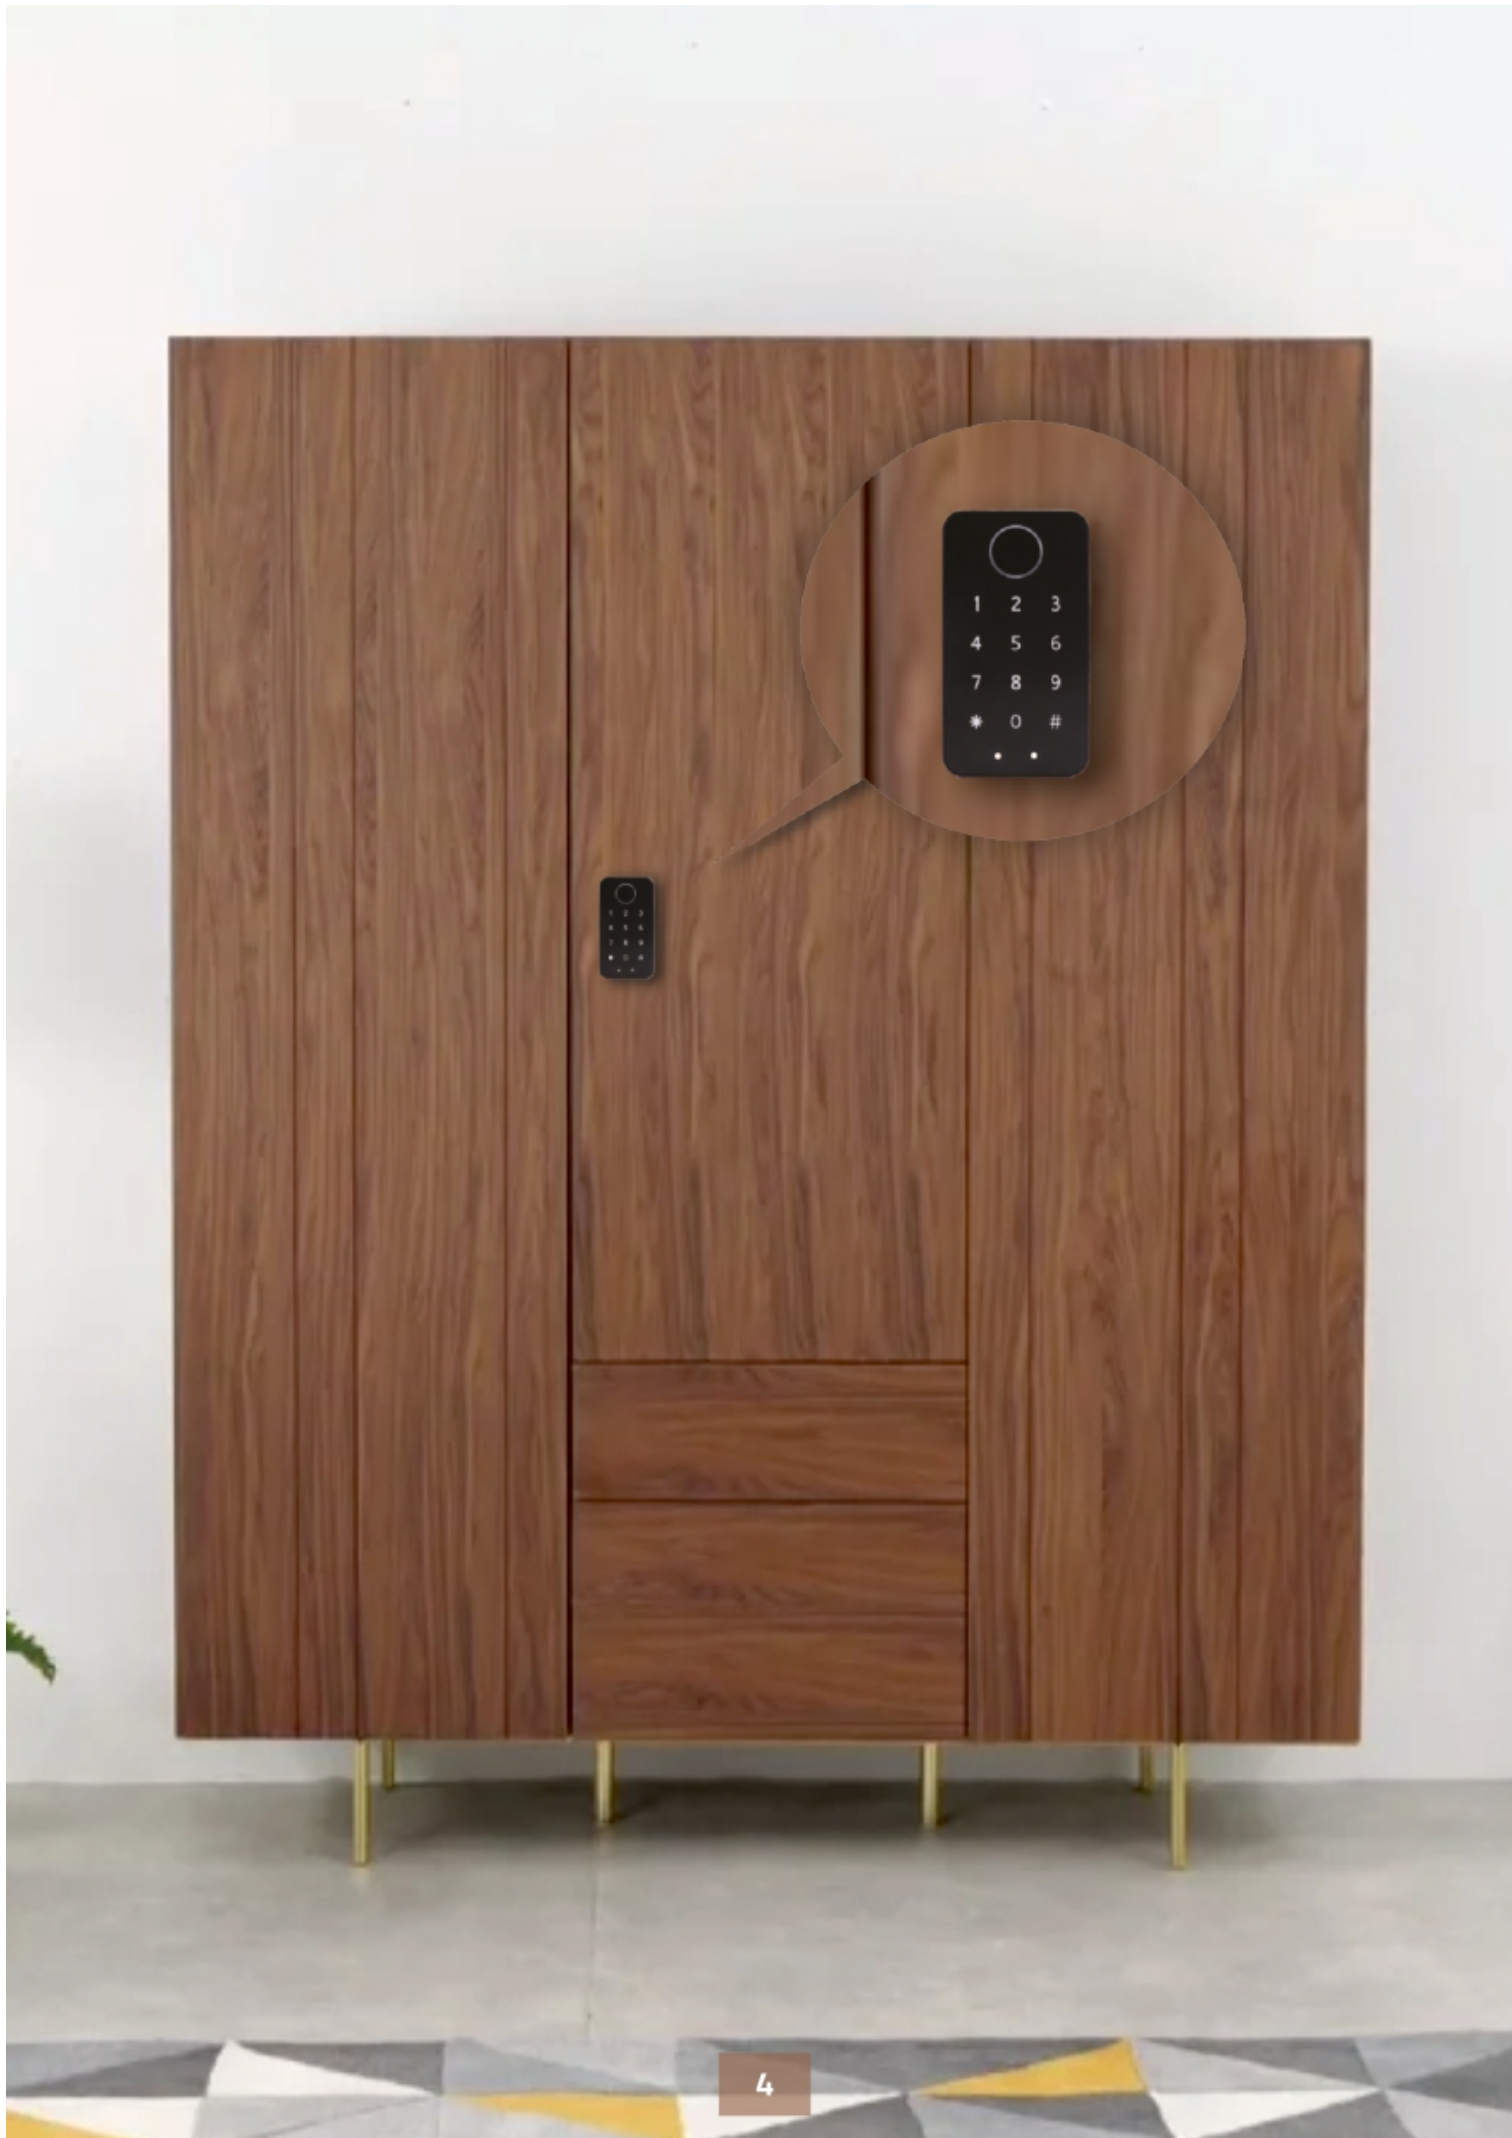

KICH[®]
STEEL... FOR LIFE

DIGITAL FURNITURE LOCK

www.kichindia.com

DFL1101B

Keypad Wardrobe Lock

FEATURE

Fingerprint
up to 100

Passcode

High
sensitivity

Emergency
key

Low power
design

Low Battery
Indication

- Easy to install, set up and use
- Unlocking: Fingerprint, Password & U-Key for backup
- Working Mode: Private, Public & Limited Public Mode
- Widely used in Drawer, Cabinet and Locker at home, in the office or in the school etc.,
- Emergency Charging Port
- Finish Black

MRP ₹ 4999.00

DFL112B

Touchpad Wardrobe Lock

FEATURE

Fingerprint
up to 100

Passcode

High
sensitivity

Emergency
key

Low power
design

Low Battery
Indication

- Easy to install, set up and use
- Unlocking: Fingerprint, Password & U-Key for backup
- Working Mode: Private, Public & Limited Public Mode
- Widely used in Drawer, Cabinet and Locker at home, in the office or in the school etc.,
- Emergency Charging Port
- Surface & Imbedded Mounted
- Finish Black