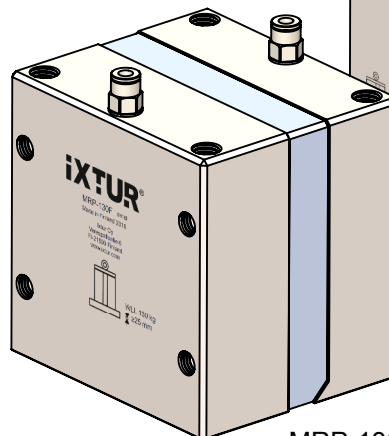

Pneumatically Actuated Ixtur Magnets

Lifting capacity ranges from 6 kg to 180 kg

MRP-130F