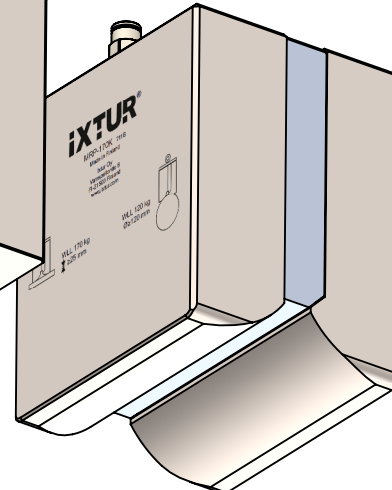

MRP-170
MRP-170K