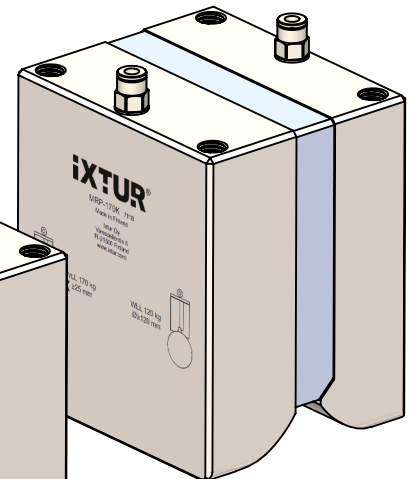

MAP-180

MRP-170
MRP-170K