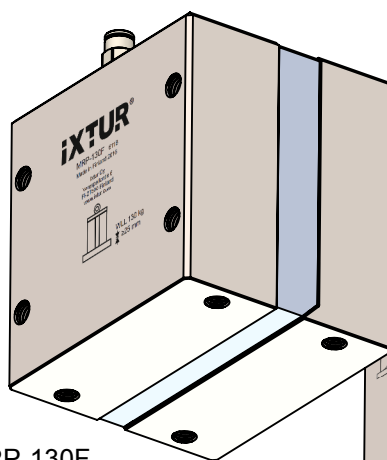

MAP-180

MRP-30F

MRP-31F
MRP-31FK

MRP-46
MRP-42K

Pneumatically Actuated Ixtur Magnets

Lifting capacity ranges from 6 kg to 180 kg

MRP-20NK

MRP-28NK