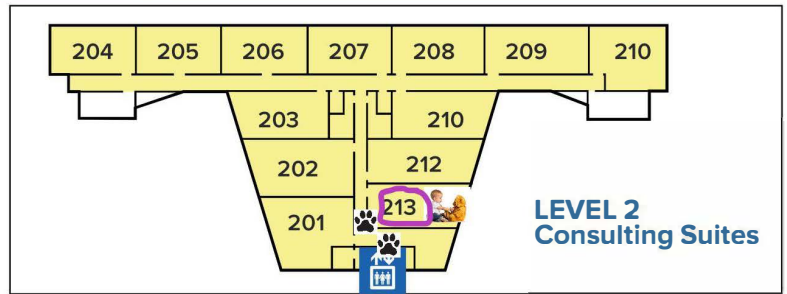

Consulting Rooms Directional Map

GROUND LEVEL

MR0031181 WPH Consulting Rooms Directional Map A4

Corner Mons & Darcy Roads Westmead NSW 2145
Ph: 02 8837 9000

People caring for people.