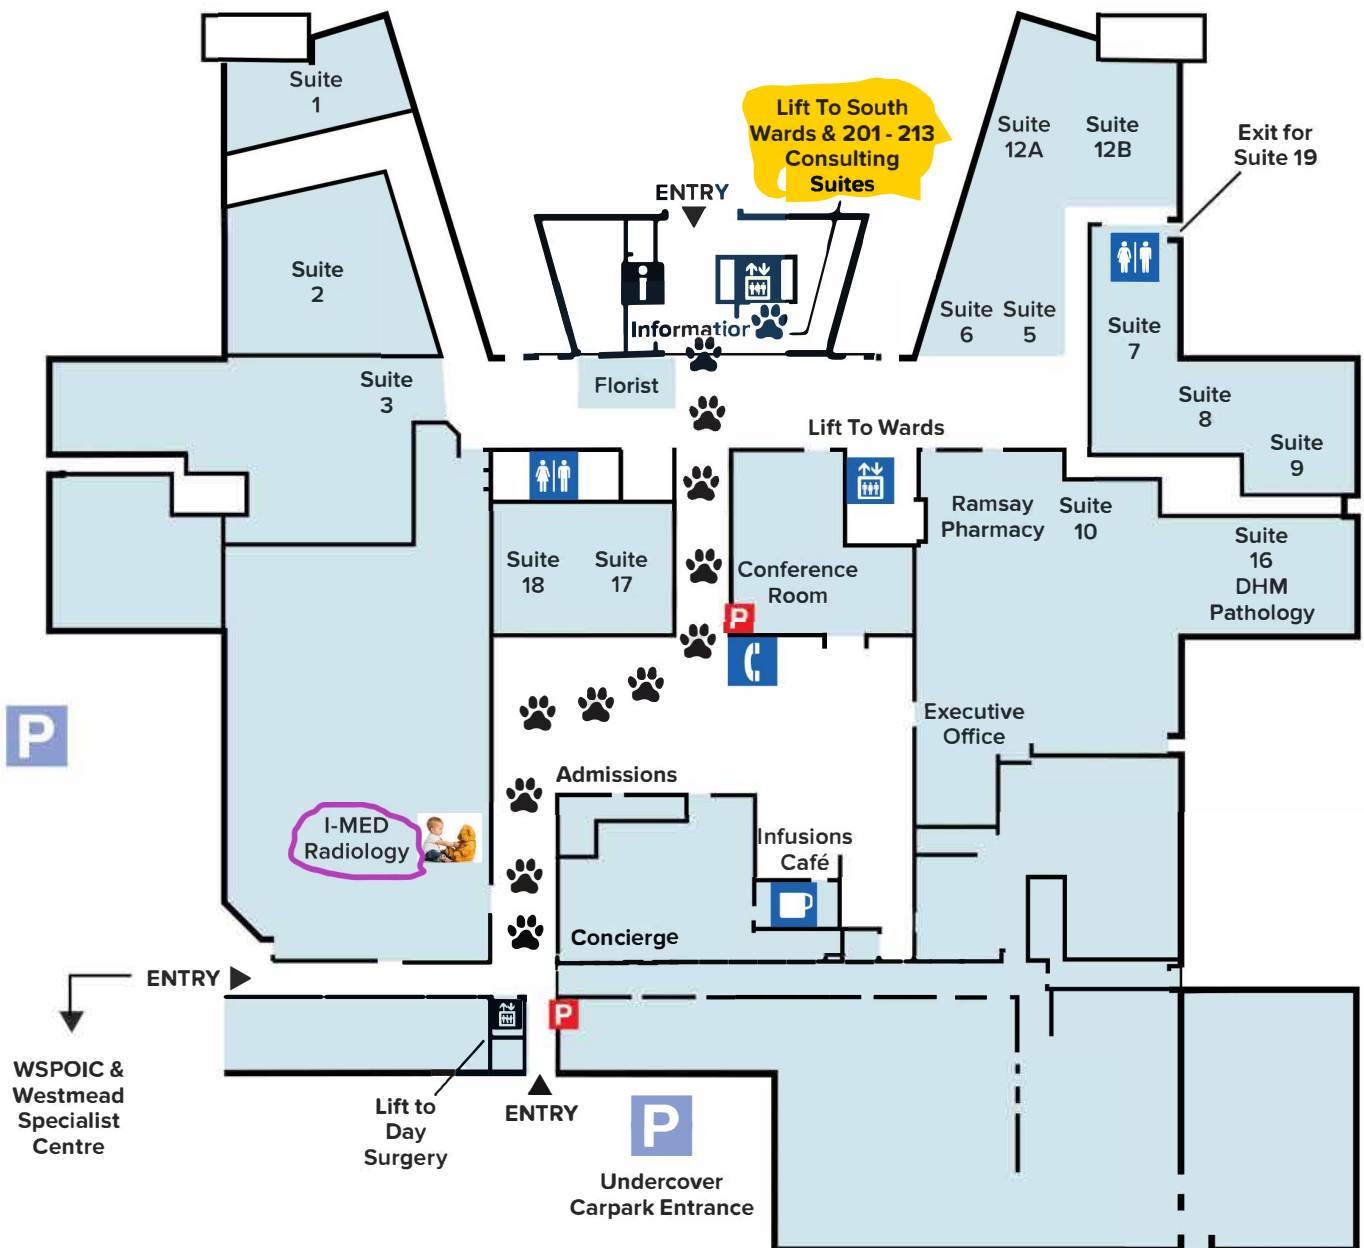

Consulting Rooms Directional Map

GROUND LEVEL

MR0031181 WPH Consulting Rooms Directional Map A4

Corner Mons & Darcy Roads Westmead NSW 2145
Ph: 02 8837 9000

People caring for people.