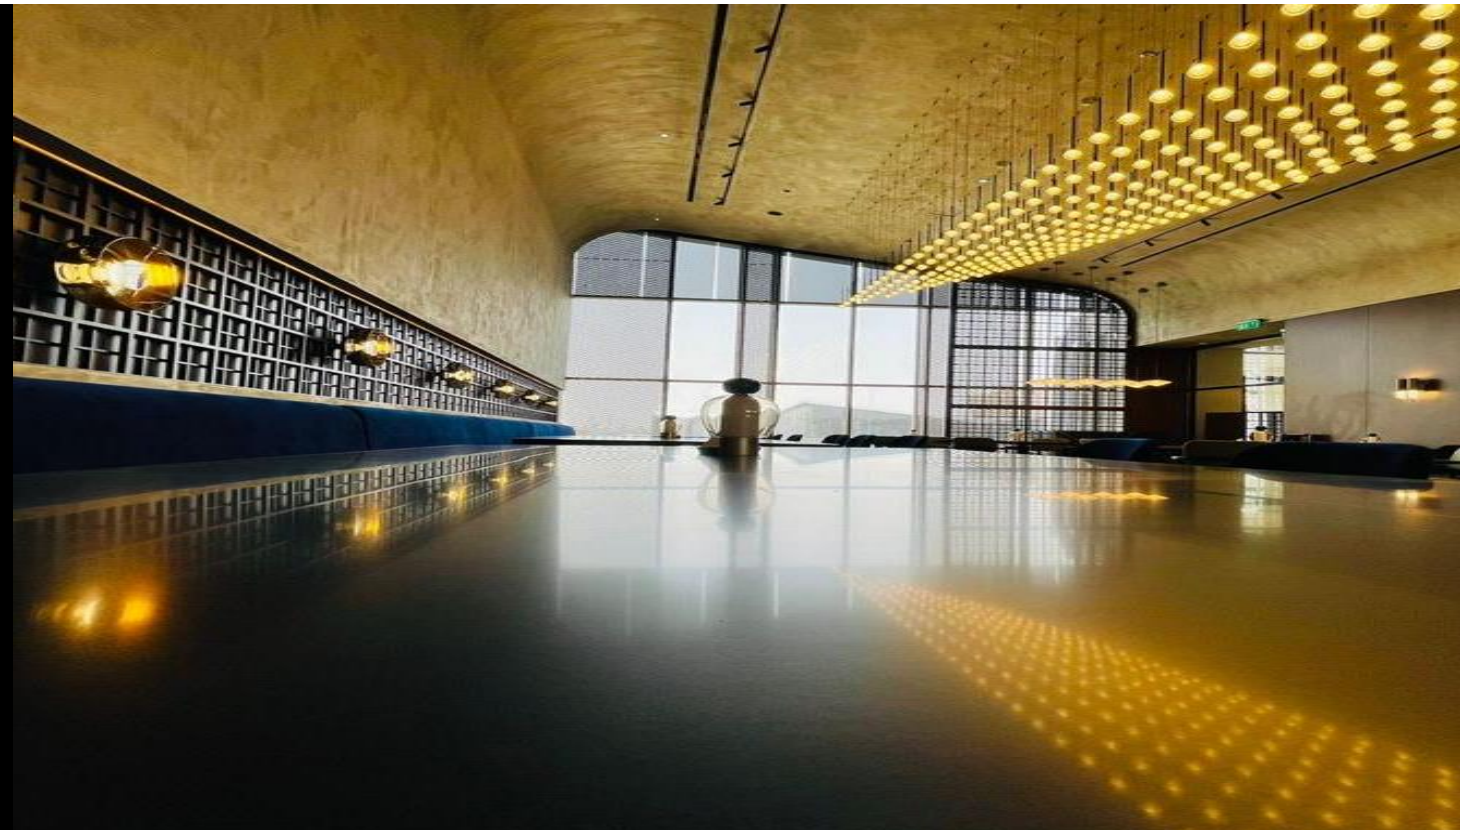

INTRODUCTION

Welcome to Gulf Mark Co , a leading contracting company dedicated to delivering high-quality and innovative solutions tailored to meet the diverse needs of our clients. With a commitment to excellence, we have successfully executed a wide range of projects, earning a reputation for reliability, professionalism, and client satisfaction.