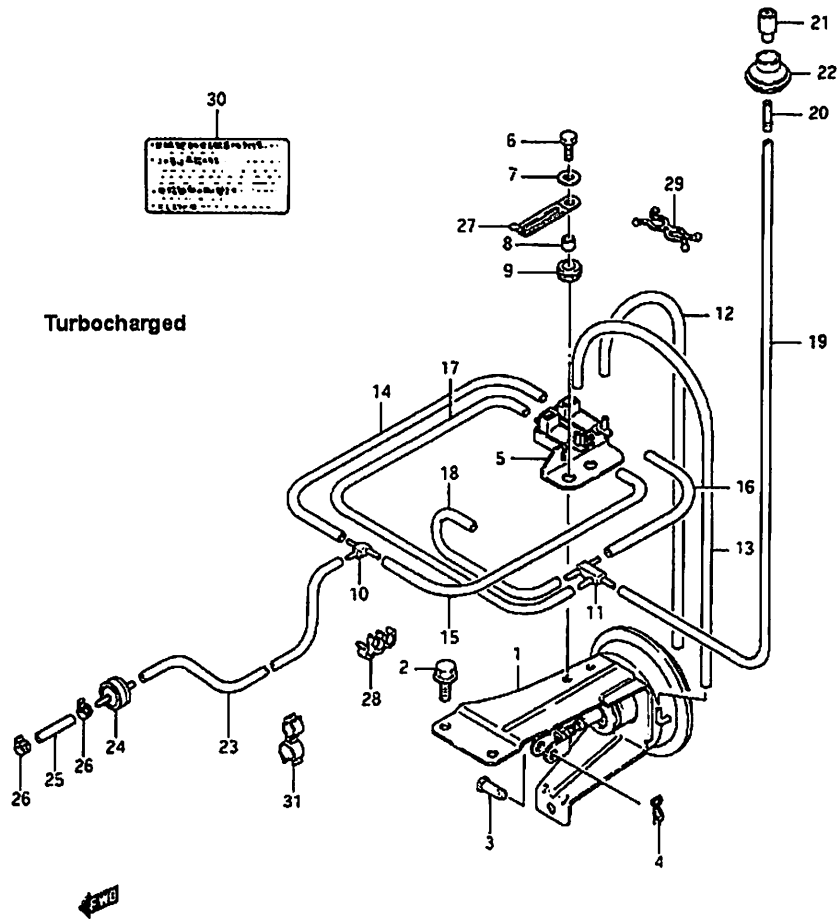

Fig: 69 Driveline Components
Transfer Gear Shift Control: Turbocharged

Fig: 69 Driveline Components
Transfer Gear Shift Control: Turbocharged

Fig: 69 Driveline Components
Transfer Gear Shift Control: Turbocharged

Item	Part #	Description	Model & Quantity	
			Truck	Van
1	29340-85420	Actuator: Vacuum		1
2	01517-08166	Bolt		3
3	09200-08051	Pin		1
4	09385-08004	Snap Pin		1
5	29330-85420	Valve: Vacuum Switch		1
6	01107-06163	Bolt		2
7	09160-06077	Washer		2
8	09180-06106	Spacer: 6.8x10x7		2
9	09308-10004	Grommet		2
10	09367-04002	Joint: 3-Way: Vacuum		1
11	09367-04003	Joint: 4-Way: Vacuum		1
12	29351-85420	Hose: VSV to Diaphragm No.1		1
13	29352-85420	Hose: VSV to Diaphragm No.2		1
14	29353-85420	Hose: 3-Way Union		1
15	29356-85420	Hose: VSV No.2: 3-Way		1
16	29355-85420	Hose: VSV: No.1: 4-Way		1
17	29354-85420	Hose: 4-Way: No.2		1
18	29365-85420	Hose: to Filter		1
19	29359-85420	Hose: 4-Way to Filter		1
20	09342-02004	Tube		2