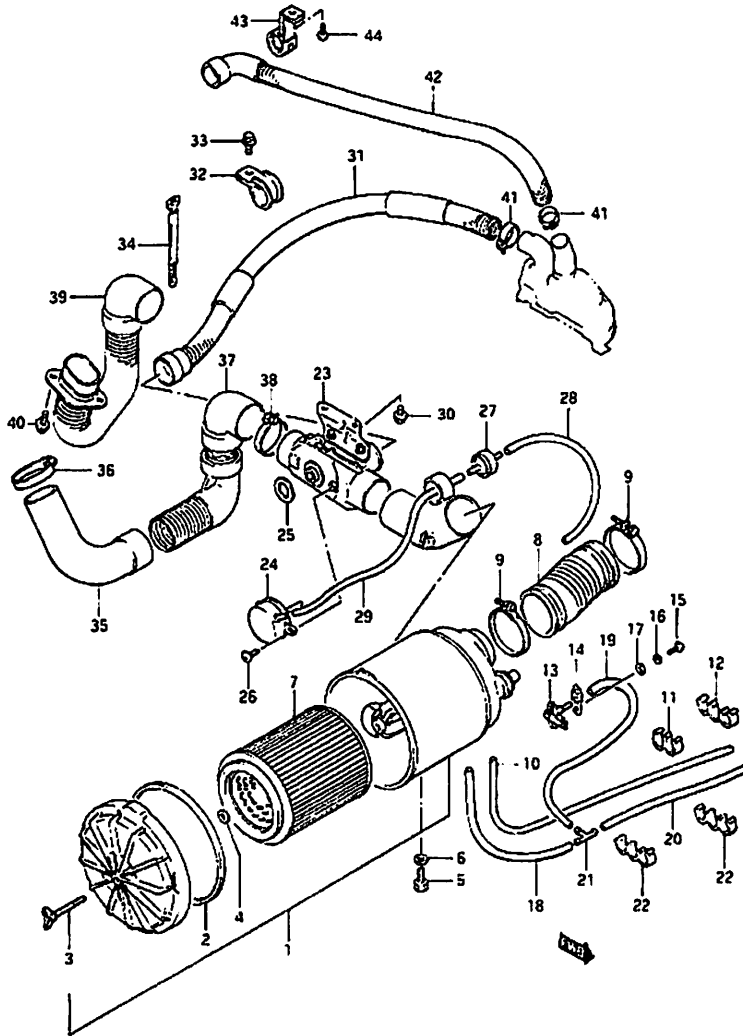

Fig: 23 Engine Group
Air Cleaner: Every Van: Heavy Duty

Fig: 23 Engine Group
Air Cleaner: Every Van: Heavy Duty

Fig: 23 Engine Group
Air Cleaner: Every Van: Heavy Duty

Item	Part #	Description	Model & Quantity	
			Truck	Van
41	09402-34308	Clamp		2
42	13850-85410	Hose: Warm Air Inlet		1
43	09403-36401	Clamp		1
44	03141-06123	Screw		1