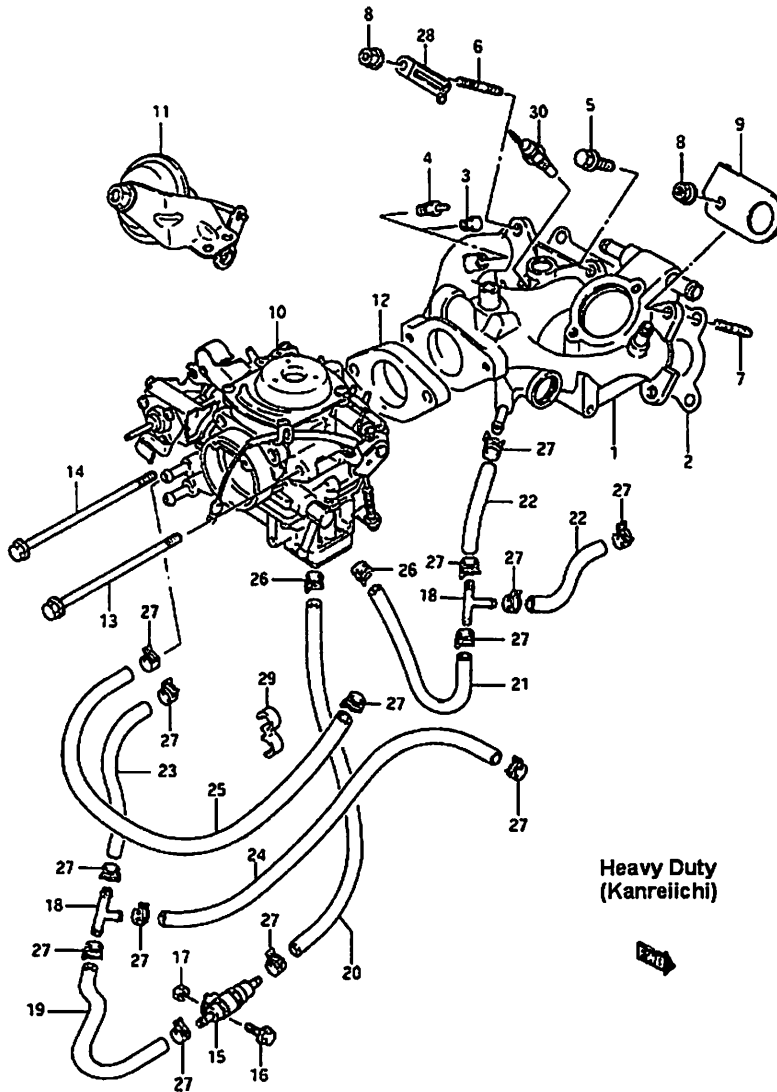

Fig: 14 Engine Group
Intake Manifold: Carbureted: Type 2: Heavy Duty

Fig: 14 Engine Group
Intake Manifold: Carbureted: Type 2: Heavy Duty

Fig: 14 Engine Group
Intake Manifold: Carbureted: Type 2: Heavy Duty

Item	Part #	Description	Model & Quantity	
			Truck	Van
21	13194-85011	Hose: Flange	1	1
22	09352-70121-300	Vacuum Hose	2	2
23	09352-70121-300	Vacuum Hose	1	1
24	09352-70121-300	Vacuum Hose	1	1
25	09352-70121-300	Vacuum Hose	1	1
26	09401-10409	Clamp	2	2
27	09401-11408	Clamp	14	14
28	09404-08413	Clamp L:45	1	1
29	09408-00043	Clamp	1	1
30	#34850-82001	Water Temp Sensor	1	1