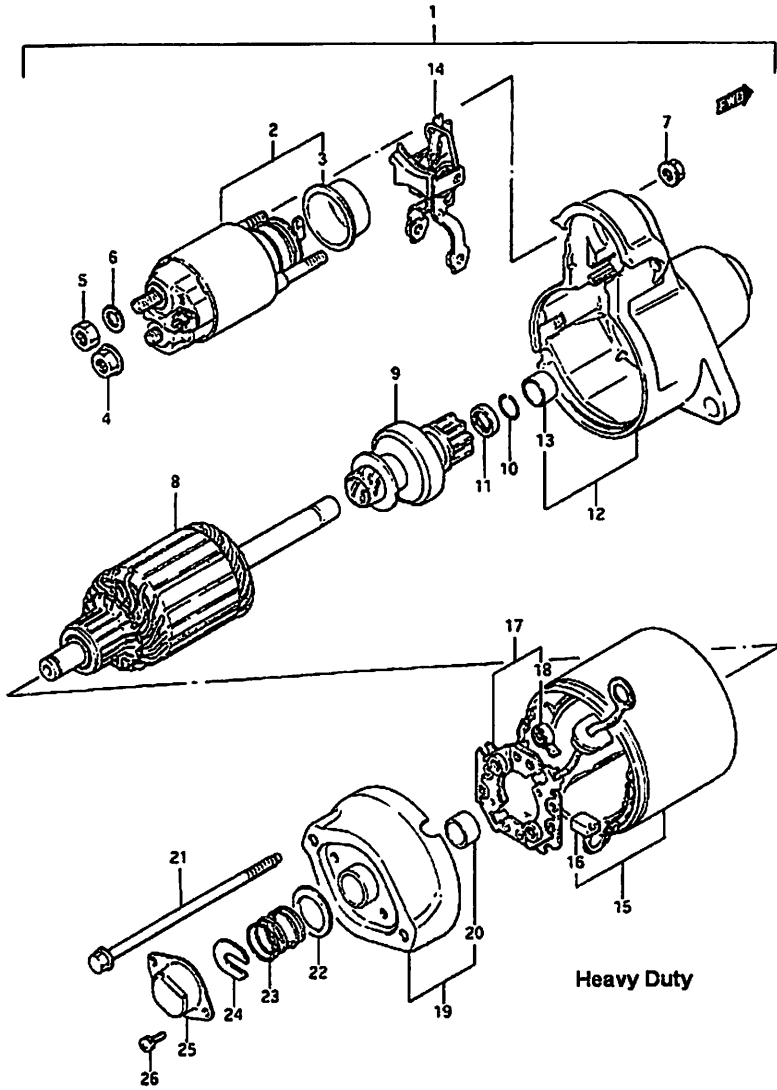

Fig: 73 Electrical Components
Starter Motor: Heavy Duty (Kanreichi)

Fig: 73 Electrical Components
Starter Motor: Heavy Duty (Kanreichi)

Fig: 73 Electrical Components
Starter Motor: Heavy Duty (Kanreichi)

Item	Part #	Description	Model & Quantity	
			Truck	Van
22	#31264-78310	Seal: Starter	1	1
23	#31371-78310	Spring	1	1
24	#31372-78310	Spring Stopper	1	1
25	#31174-78310	Cap	1	1
26	#31136-78310	Screw	2	2