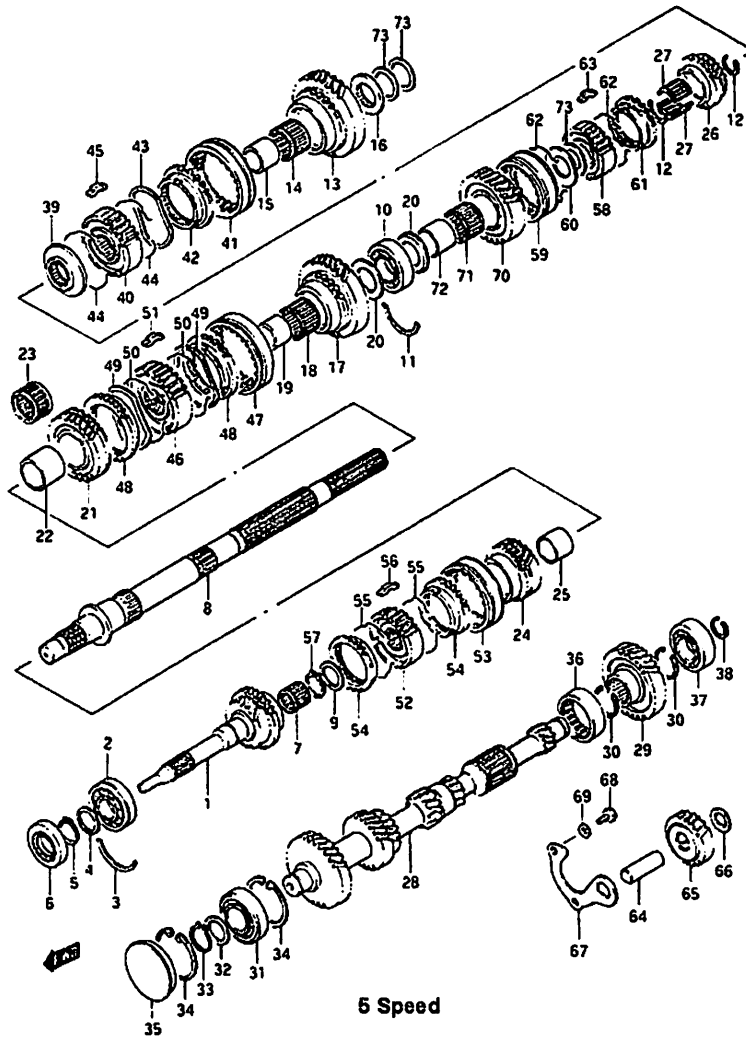

Fig: 51 Driveline Components  
Transmission Internal Components: 5 Speed

**Fig: 51 Driveline Components**  
**Transmission Internal Components: 5 Speed**

Item	Part #	Description	Model & Quantity	
			Truck	Van
40	24414-85463	Hub: Extra Low: Snycro No. 2	1	1
41-1	24421-85001	Sleeve: Synchronizer	1	1
41-2	24421-85460	Sleeve: Synchronizer 71T-161084~ 71V-129151~	1	1
43	24436-84200	Spring: Synchronizer Ring	1	1
44	09388-00009	Spring	2	2
45	09422-05012	Key	3	3
46	24411-85001	Hub: Low Speed Synchronizer	1	1
47-1	24421-85001	Sleeve: Synchronizer	1	1
47-2	24421-85040	Sleeve: Synchronizer Turbocharged		1
48-1	24431-72143	Ring: Synchronizer	2	2
48-2	24431-85020	Ring: Synchronizer Turbocharged		2
49	24436-84200	Spring: Synchronizer: Ring	2	2
50	09388-00009	Spring	2	2
51	09422-05011	Key	3	3
52	24412-85002	Hub: H-Speed synchronizer	1	1
53-1	24422-85001	Sleeve: Synchronizer	1	1
53-2	24422-85040	Sleeve: Synchronizer Turbocharged		1