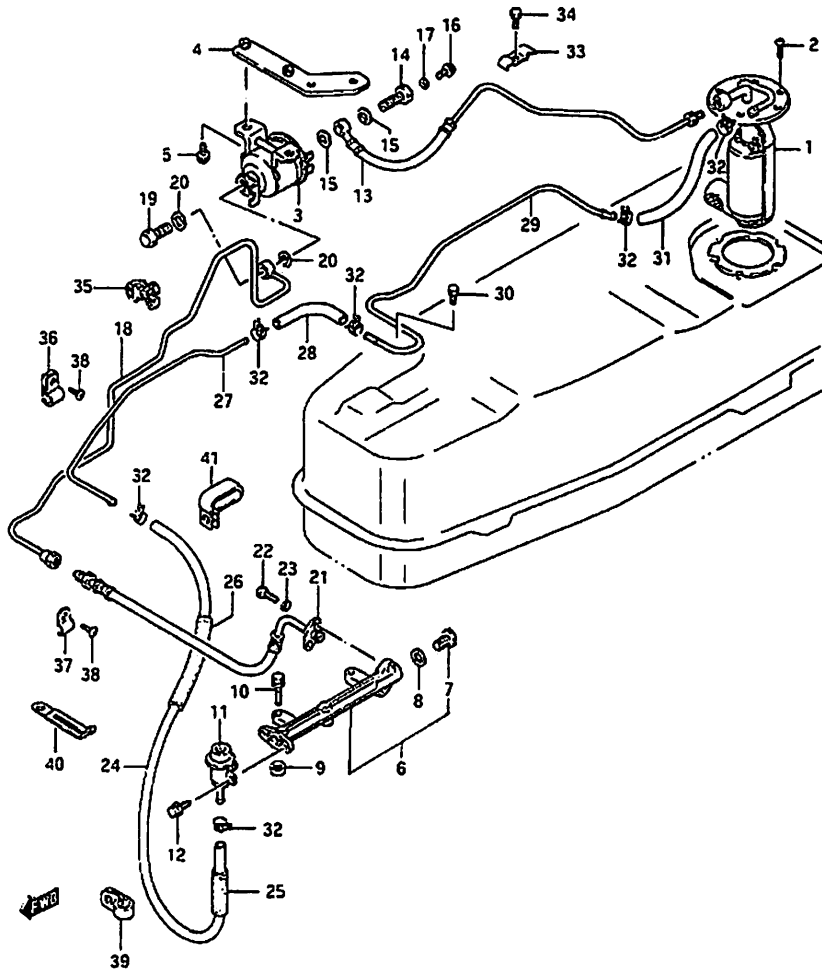

Fig: 34 Engine Group
Fuel Line System: Turbocharged

Fig: 34 Engine Group
Fuel Line System: Turbocharged

Fig: 34 Engine Group
Fuel Line System: Turbocharged

Item	Part #	Description	Model & Quantity	
			Truck	Van
1	#15100-65C50	Fuel Pump: Denso		1
2	02112-05087	Screw		6
3	#15401-85551	Fuel Filter: Denso		1
4	15420-85550	Bracket: Fuel Filter		1
5	01517-06123	Bolt		4
6	15700-85810	Fuel Deliver Pipe Set		1
7	13926-85551	Bracket: Delivery Pipe		1
8	09168-12013	Gasket		1
9	15735-85550	Insulator Gasket		2
10	01517-06303	Bolt		2
11	#15610-85550	Fuel Pressure Regulator		1
12	01517-06163	Bolt		2
13	15840-85550	Hose: Fuel Tank		1
14	13923-85551	Bolt: Union		1
15	13925-85551	Gasket: Union Bolt		2
16	13924-85550	Plug: Union Bolt		1
17	09168-06023	Gasket		1
18	15820-85550	Pipe: Fuel		1
19	13921-85552	Bolt: Union Fuel Filter		1
20	13925-85551	Gasket: Union Bolt		2
21	15830-85560	Hose: Fuel Delivery		1