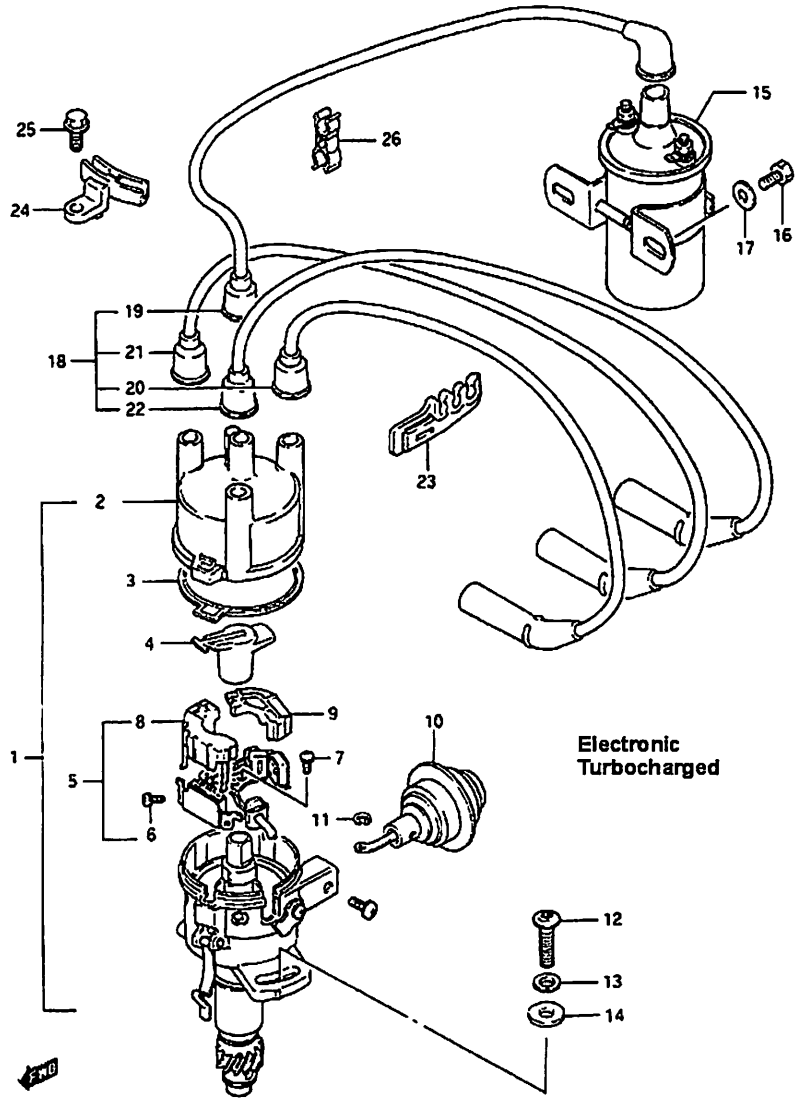

Fig: 78 Electrical Components
D Distributor & Coil Components: Turbocharged

Fig: 78 Electrical Components
D Distributor & Coil Components: Turbocharged

Fig: 78 Electrical Components
D Distributor & Coil Components: Turbocharged

Item	Part #	Description	Model & Quantity	
			Truck	Van
1-1	#33100-85550	Distributor Assembly: Type 1		1
1-2	#33100-85560	Distributor Assembly: Type 2		1
2-1	#33321-79611	Cap: Type 1		1
2-2	#33321-82011	Cap: Type 2		2
3	#33324-79610	Seal: Dust		1
4	#33310-82110	Rotor		1
5-1	#33370-85550	Igniter Assembly: Type 1		1
5-2	#33370-85560	Igniter Assembly: Type 2		1
6	#33151-80020	Screw		2
7	#33152-82010	Screw		2
8-1	#33297-81060	Cover: Dust: Type 1		1
8-2	#33297-80020	Cover: Dust: Type 2		1
9	#33279-80020	Cover: Generator: Dust		1
10-1	#33230-85550	Vacuum Advance Diaphragm Type 1		1
10-2	#33230-85560	Vacuum Advance Diaphragm Type 2		1
11	#33239-76410	E-Ring		1
12	09125-08008	Screw 8x30		1
13	08321-21088	Lock Washer		1
14	09160-08030	Washer		1