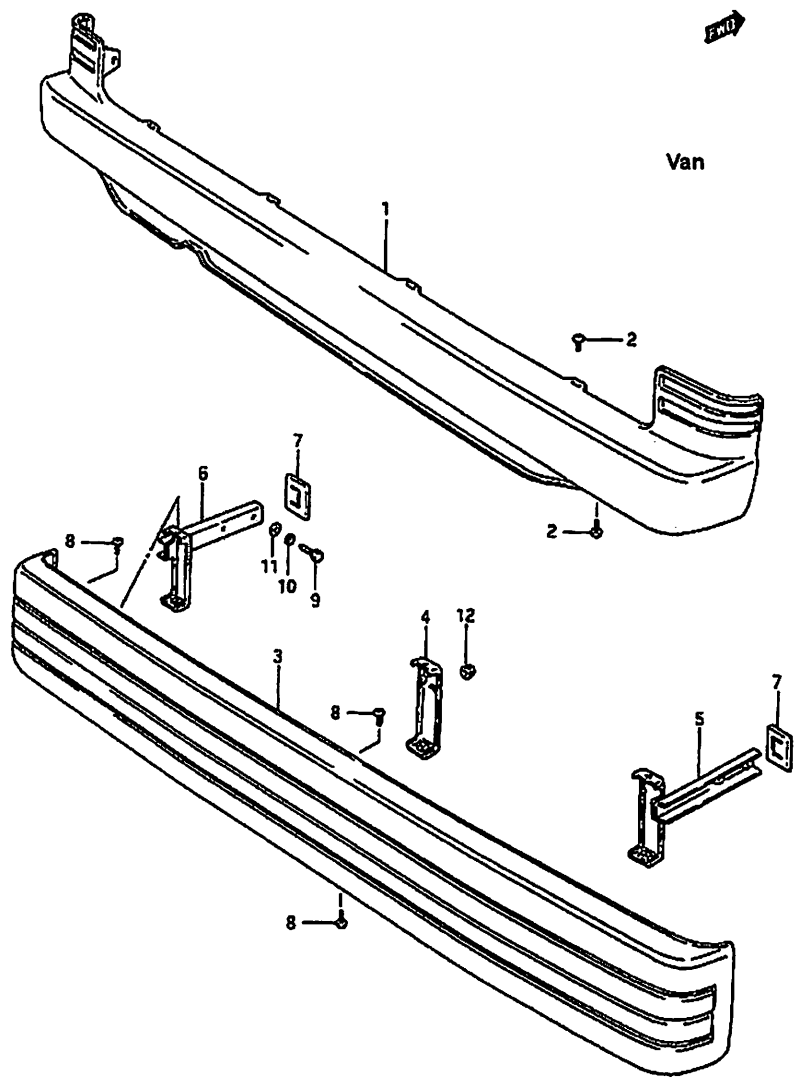

Fig: 121 Interior & Exterior Components
Rear Bumper Components

Fig: 121 Interior & Exterior Components
Rear Bumper Components

Fig: 121 Interior & Exterior Components
Rear Bumper Components

Item	Part #	Description	Model & Quantity	
			Truck	Van
1	71811-85500-281	Rear Bumper: STD: Black		1
2	02142-06167	Screw		6
3-1	71811-85510-281	Rear Bumper: Option: Black		1
3-2	71811-85550-799	Rear Bumper: Option: Turbo Primer		1
4	71820-85510	Stay: Center Bracket		1
5	71830-85510	Bumper Bracket: Right		1
6	71840-85510	Bumper Bracket: Left		1
7	71834-85510	Dust Cover: Bumper		2
8	02142-06125	Screw		6
9	01107-08207	Bolt		4
10	08321-21088	Lock Washer		4
11	08322-11088	Washer		4
12	08316-16086	Nut		1