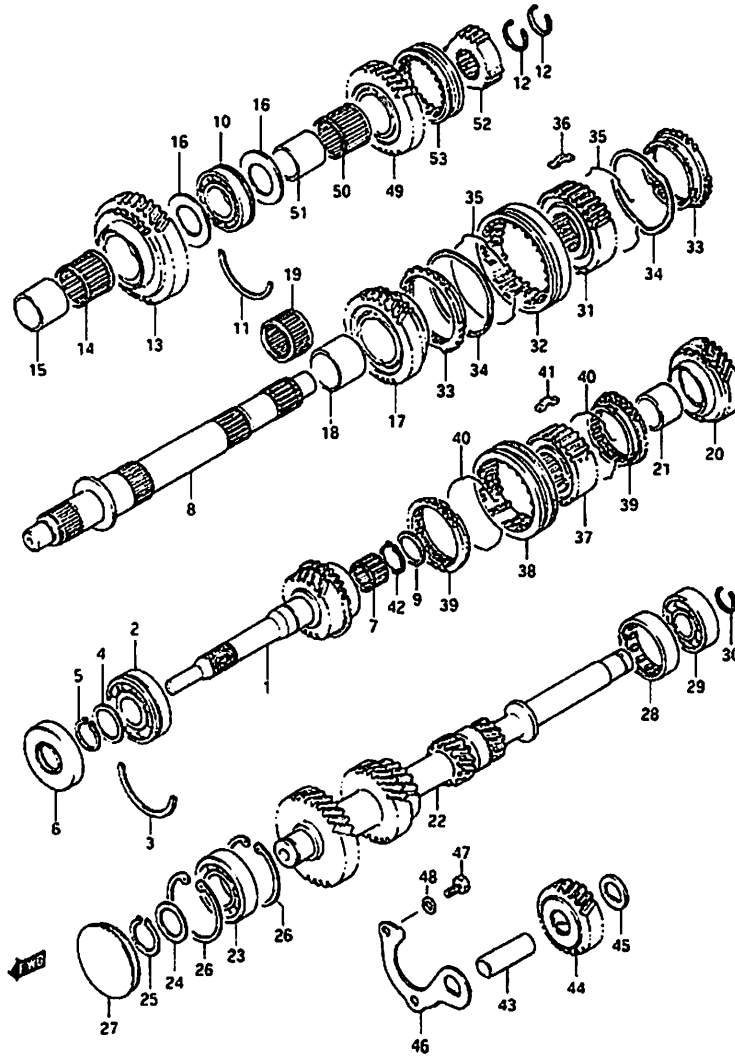

Fig: 50 Driveline Components
Transmission Internal Components: 4 Speed

Fig: 50 Driveline Components
Transmission Internal Components: 4 Speed

Fig: 50 Driveline Components
Transmission Internal Components: 4 Speed

Item	Part #	Description	Model & Quantity	
			Truck	Van
1	24110-85412	Shaft: Transmission Input	1	
2	09262-20097	Bearing: 20x47x14	1	
3	09390-47002	C-Ring	1	
4	08211-20281	Washer: T:1.0	1	
5	08331-11209	C-Clip	1	
6	09283-20038	Oil Seal	1	
7	09263-17014	Bearing: 17.5x22x15.8	1	
8	24121-85411	Shaft: Main	1	
9	09160-21011	Washer	1	
10	08163-62050	Bearing	1	
11	09390-52003	C-Ring	1	
12	09380-22010	Spring Ring	2	
13	24211-85411	Gear: main Shaft: Low	1	
14	09263-30031	Bearing: 30x35x26.2	1	
15	09300-25026	Bushing	1	
16	09160-25058	Washer	2	
17	24221-85412	Gear: Main Shaft 2nd	1	
18	09300-30004	Bushing	1	
19	09263-30025	Bearing	1	
20	24231-85411	Gear: Main Shaft 3rd	1	
21	09300-25024	Bushing	1