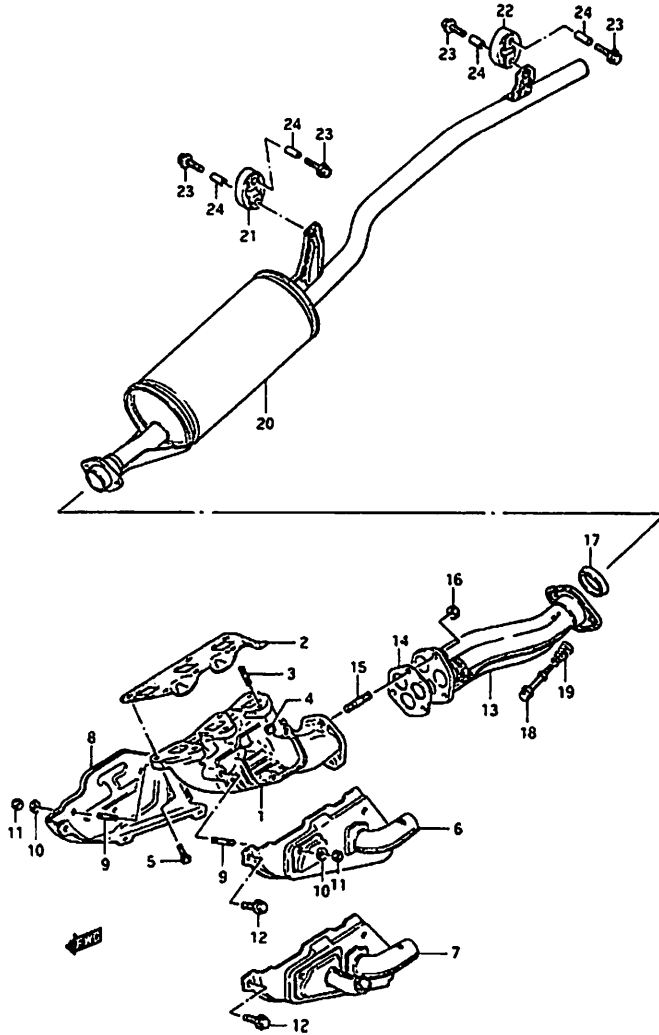

Fig: 26 Engine Group
Muffler & Exhaust System: Truck

Fig: 26 Engine Group
Muffler & Exhaust System: Truck

Fig: 26 Engine Group
Muffler & Exhaust System: Truck

Item	Part #	Description	Model & Quantity	
			Truck	Van
22	14281-79010	Mount: Muffler	1	
23	01517-08353	Bolt	4	
24	09180-08057	Spacer	4