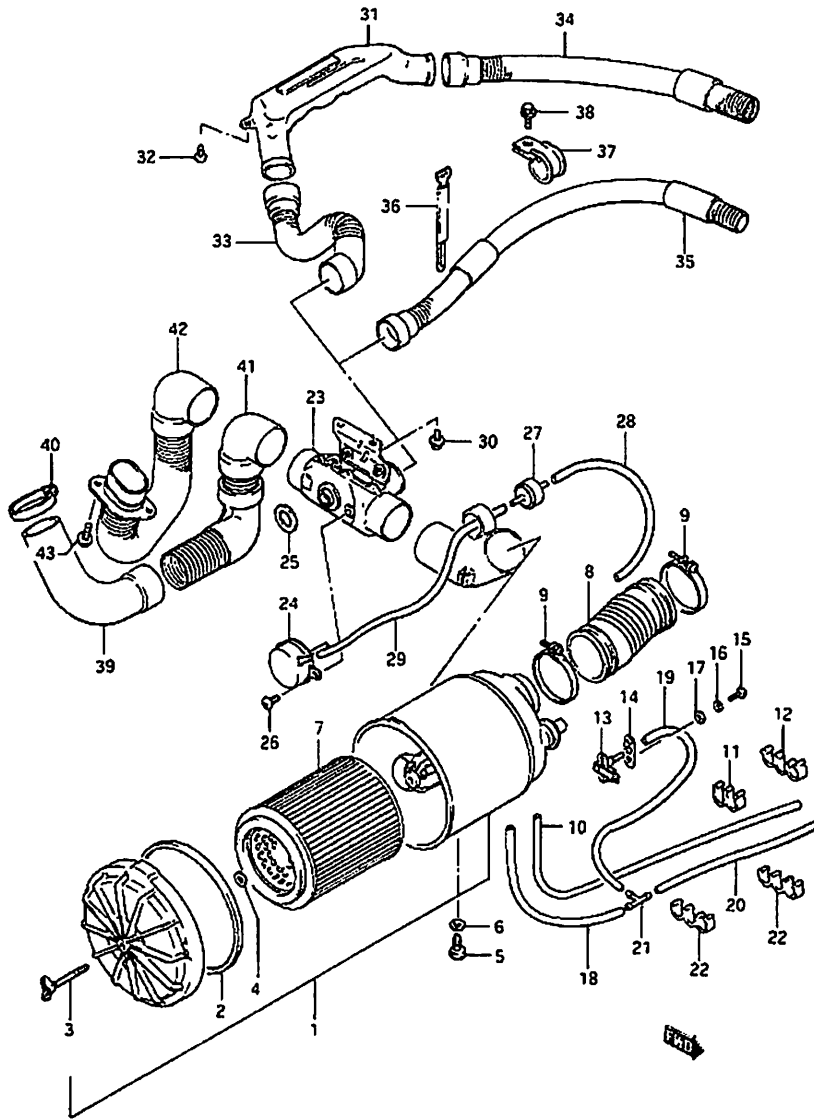

Fig: 22 Engine Group
Air Cleaner: Every Van: Standard

Fig: 22 Engine Group
Air Cleaner: Every Van: Standard

Fig: 22 Engine Group
Air Cleaner: Every Van: Standard

Item	Part #	Description	Model & Quantity	
			Truck	Van
40	09402-48309	Clamp		1
41	13870-85500	Hose: Cool Air		1
42	13870-85511	Pipe: Cool Air		1
43	01517-06103	Bolt		2