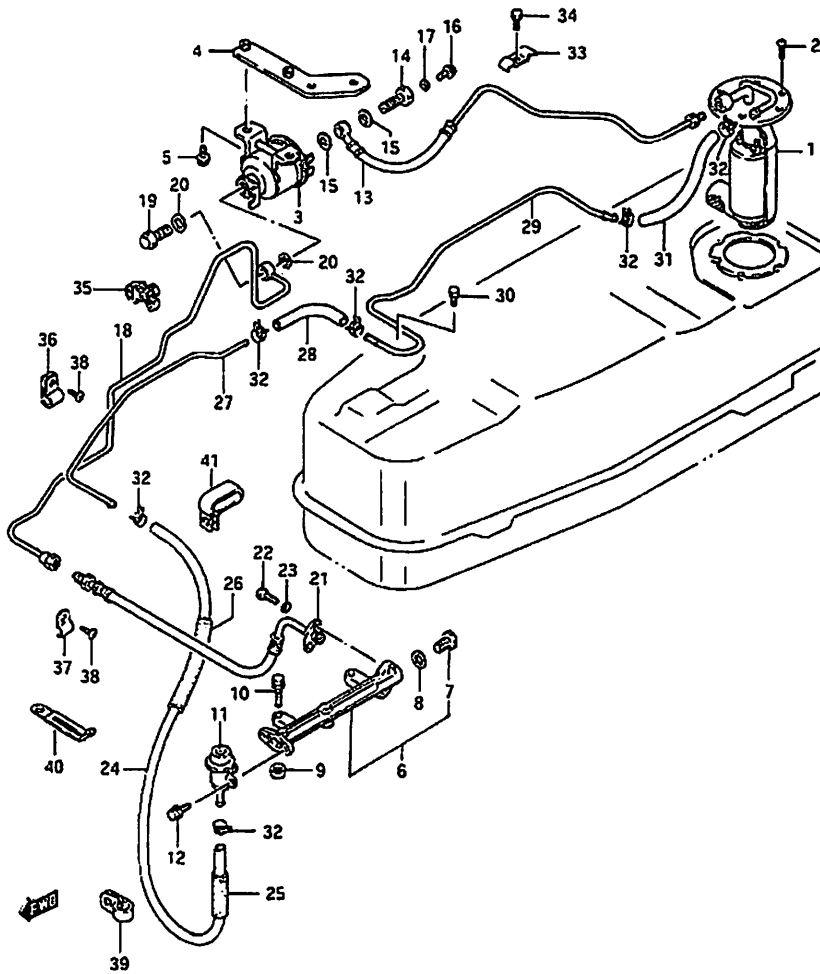

Fig: 34 Engine Group
Fuel Line System: Turbocharged

Fig: 34 Engine Group
Fuel Line System: Turbocharged

Fig: 34 Engine Group
Fuel Line System: Turbocharged

Item	Part #	Description	Model & Quantity	
			Truck	Van
22	01107-06163	Bolt		2
23	08321-21063	Lock Washer		2
24	09356-58123-00A	Hose: 8X12.2X1000		1
25	15868-85550	Protector: Fuel Hose Cover		1
26	09352-13162-300	Line Protector		1
27	15861-85550	Pipe: Fuel Return No. 1		1
28	09356-58123-00A	Hose: 8X12.2X1000		1
29	15862-85550	Pipe: Fuel Return No. 2		1
30	01107-06123	Bolt		1
31	09356-58123-00A	Hose: 8X12.2X1000		1
32	09401-11408	Clip		6
33	09403-08310	Clamp		1
34	01107-06123	Bolt		1
35	09403-06312	Clamp		1
36	09403-07401	Clamp		3
37	09403-03302	Clamp		2
38	03111-06123	Screw		4
39	15815-79101	Clamp		1
40	09404-08413	Clamp L:65		1
41	15891-73001	Clamp: Transmission Case		1