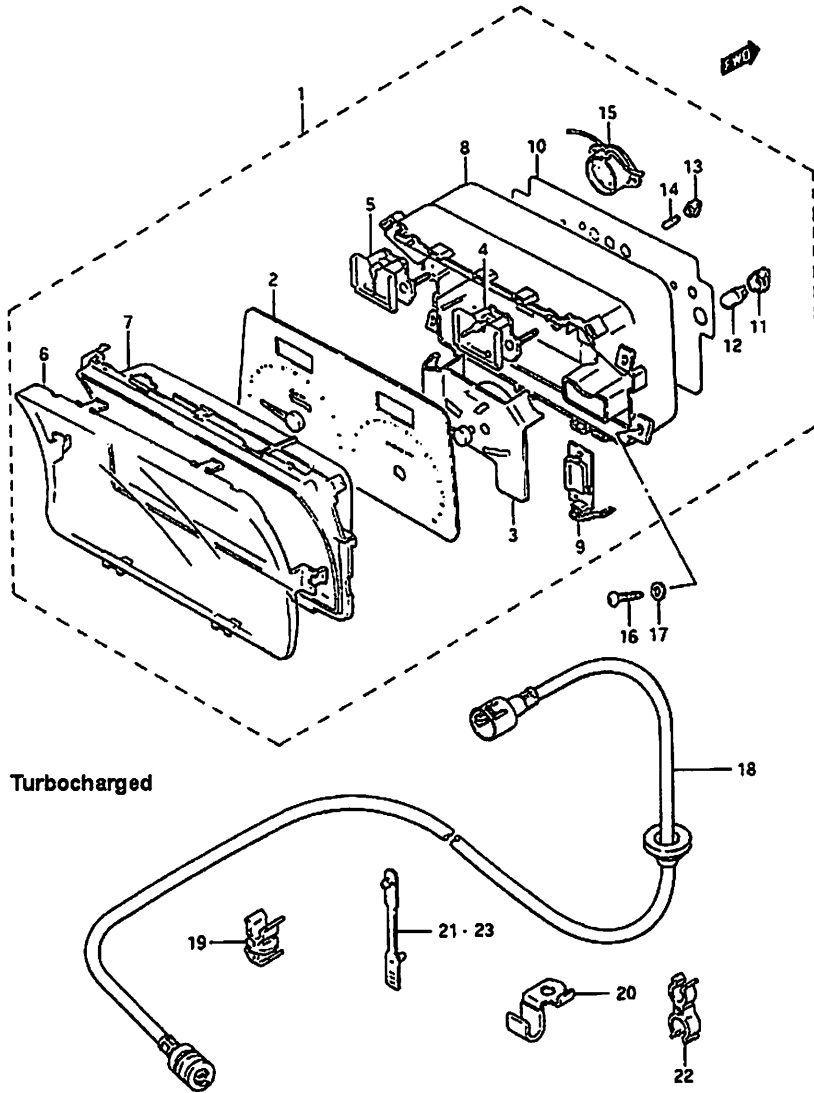

Fig: 83 Electrical Components
Speedometer & Cable: Turbocharged

Fig: 83 Electrical Components
Speedometer & Cable: Turbocharged

Fig: 83 Electrical Components
Speedometer & Cable: Turbocharged

Item	Part #	Description	Model & Quantity	
			Truck	Van
20	09403-12311	Clamp		1
21	09407-05403	Clamp L:88		1
22	09408-00078	Clamp		1
23	09407-05405	Clamp L:103		1