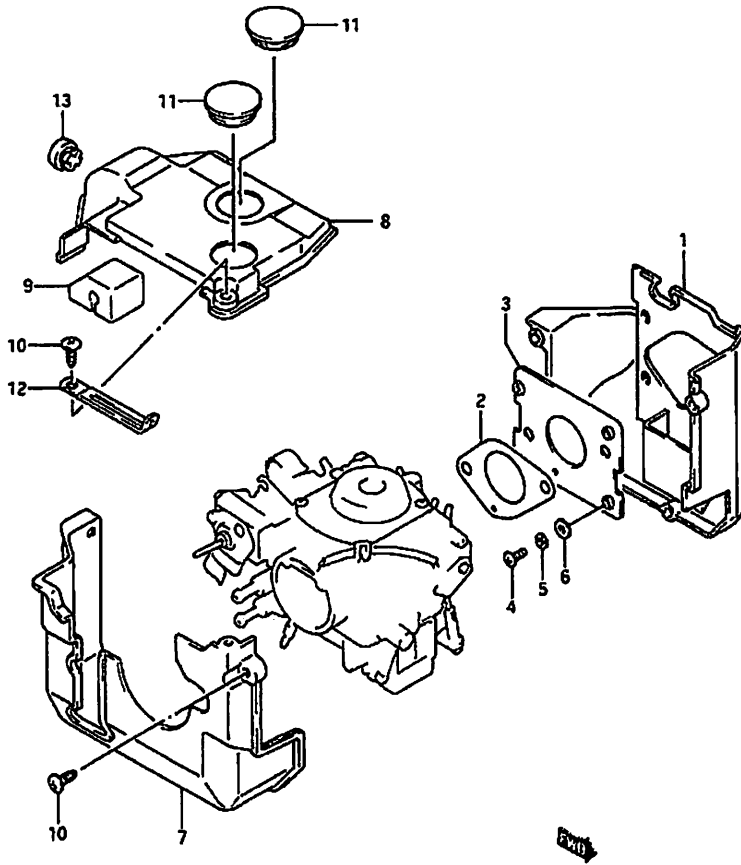

Fig: 14A Engine Group  
Carburetor Cover: Heavy Duty Option

**Fig: 14A Engine Group**  
**Carburetor Cover: Heavy Duty Option**

Item	Part #	Description	Model & Quantity	
			Truck	Van
1	13571-85001	Cover: Front	1	1
2	13125-85010	Gasket: Carburetor	1	1
3	13574-85000	Plate: Cover Attachment	1	1
4	02112-05126	Screw	4	4
5	08321-21056	Lock Washer	4	4
6	08322-21056	Washer	4	4
7	13572-85001	Cover: Lower	1	1
8	13573-85001	Cover: Upper	1	1
9	13575-85000	Seal: Cover	1	1
10	03541-06165	Screw	6	6
11	09250-30003	Cap	2	2
12	09404-06404	Clamp L:80	1	1
13	09250-12006	Cap	1	