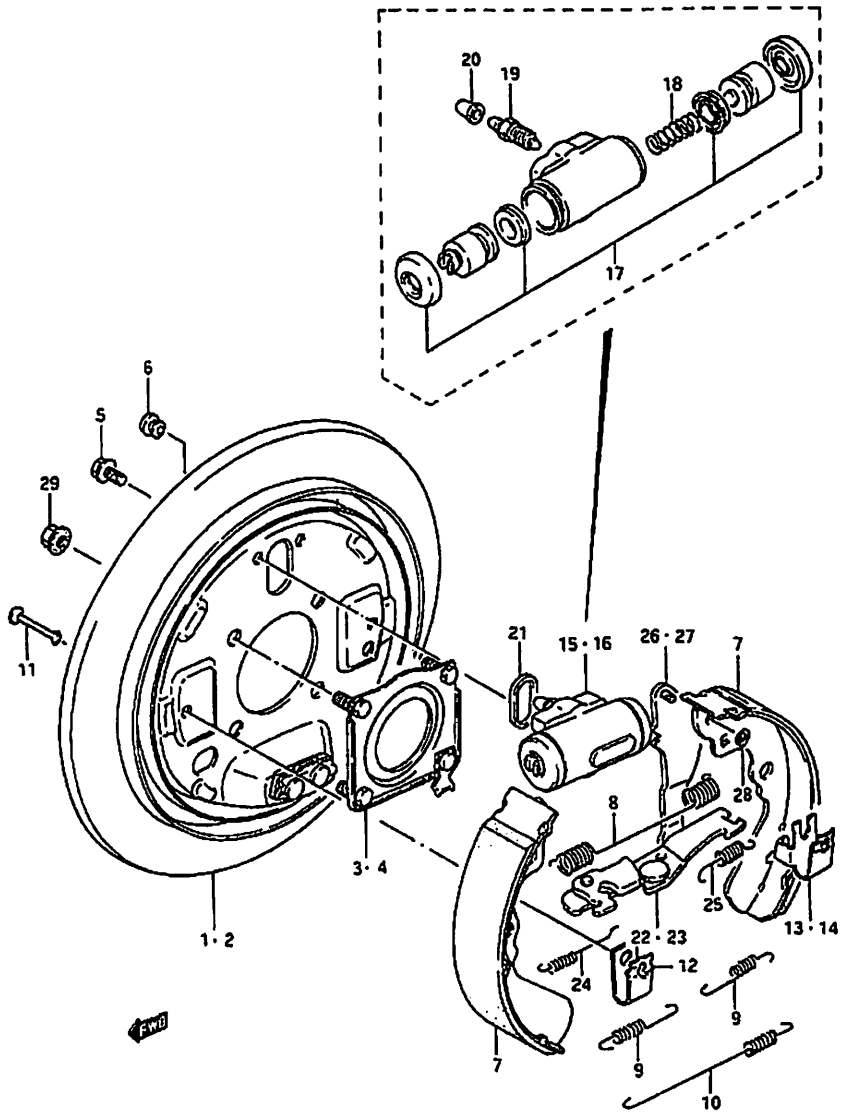

Fig: 114 Suspension, Axle, and Brake Components
Rear Brake Components

Fig: 114 Suspension, Axle, and Brake Components
Rear Brake Components

Fig: 114 Suspension, Axle, and Brake Components
Rear Brake Components

Item	Part #	Description	Model & Quantity	
			Truck	Van
17-1	53400-85810	Cup Kit: Type 1	2	2
17-2	53400-85851	Cup Kit: Type 2	2	2
18	53432-85010	Spring: Cylinder	2	2
19	53473-82030	Bleeder Valve	2	2
20	53474-82030	Cap	2	2
21	53417-82030	Gasket	2	2
22	53710-85010	Linkage: Right	1	1
23	53720-85010	Linkage: Left	1	1
24	53714-85010	Spring: Right	2	2
25	53715-82030	Spring	2	2
26	53750-85010	Lever: Parking Brake: Right	1	1
27	53760-85010	Lever: Parking Brake: Left	1	1
28	53753-85010	E-Ring	2	2
29	08310-11083	Nut	8	8