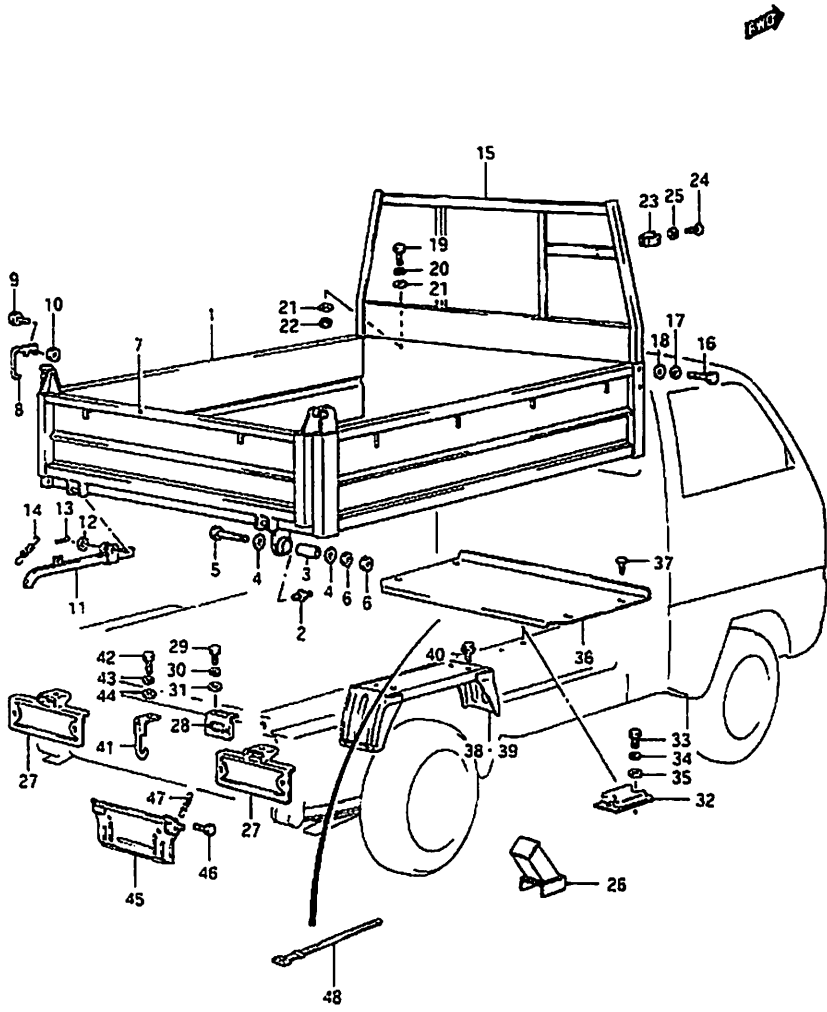

Fig: 144 Dump Truck Option 4WD
Dump Body Panels

Fig: 144 Dump Truck Option 4WD
Dump Body Panels

Fig: 144 Dump Truck Option 4WD
Dump Body Panels

Item	Part #	Description	Model & Quantity	
			Truck	Van
1	73100-85950	Body Assembly: Rear	1	
2	97641-67202	Nipple: Grease	2	
3	97642-85970	Pin: Sleeve	2	
4	97643-67202	Washer	4	
5	09100-10109	Bolt	2	
6	08310-22106	Nut	4	
7	73710-79340	Gate: Deck: Rear	1	
8	97542-67202	Hook: Tail Gate	2	
9	01107-10256	Bolt	2	
10	08310-12106	Nut	2	
11	97711079340	Arm: Lock	2	
12	09160-12001	Washer	2	
13	04111-30206	Cotter Pin	2	
14	97716-79340	Spring	2	
15	93310-85950	Back Guard	1	
16	01107-08206	Bolt	4	
17	08321-21086	Lock Washer	4	
18	08322-11086	Washer	4	
19	01107-06166	Bolt	4	
20	08321-21066	Lock Washer	4	
21	08322-21066	Washer	4