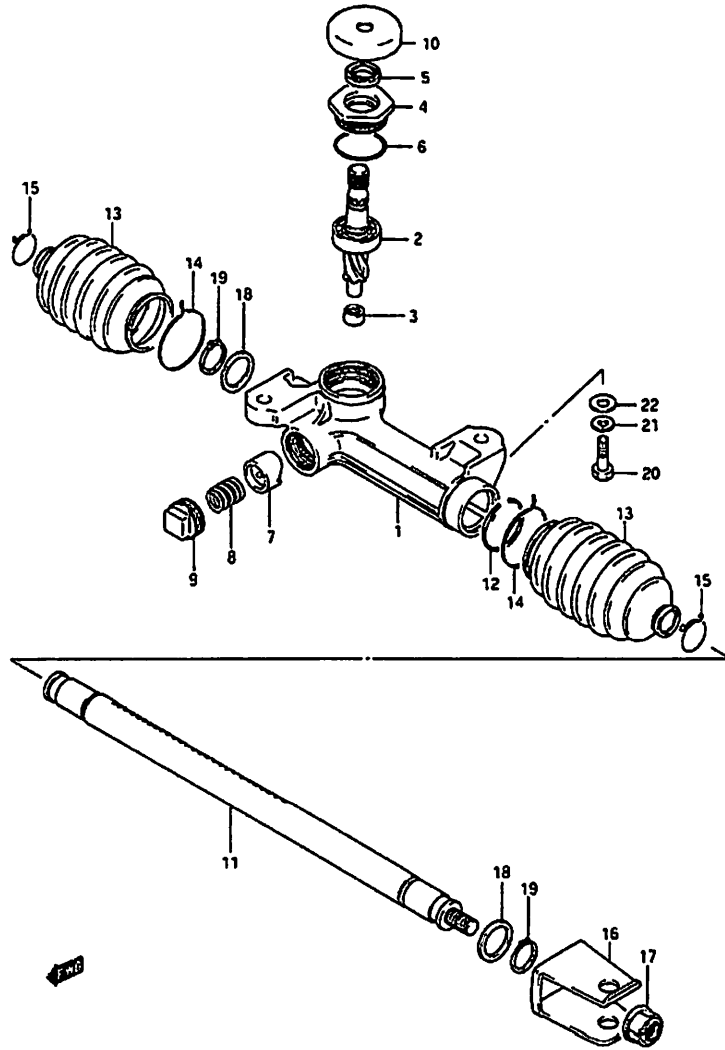

Fig: 106 Suspension, Axle, and Brake Components
Rack & Pinion Steering Box Components

Fig: 106 Suspension, Axle, and Brake Components
Rack & Pinion Steering Box Components

Fig: 106 Suspension, Axle, and Brake Components
Rack & Pinion Steering Box Components

Item	Part #	Description	Model & Quantity	
			Truck	Van
1	48510-85001	Housing: Steering Gear	1	1
2	48550-85000	Pinion: Steering	1	1
3	09263-10014	Bearing	1	1
4	48562-82000	Screw Cap: Pinion Bearing	1	1
5	09283-15002	Oil Seal	1	1
6	09280-34003	O-Ring	1	1
7	48534-78000	Plunger	1	1
8	09440-19011	Spring	1	1
9	48535-85000	Cap	1	1
10	48581-85001	Cap	1	1
11	48531-85000	Rack: Steering	1	1
12	09381-32001	Snap Ring	1	1
13	48571-85001	Boots: Steering Rack	2	2
14	09460-01024	Wire	2	2
15	09401-20403	Clip	2	2
16	48591-85000	Yoke: Steering Rake	1	1
17	09159-12017	Nut	1	1
18	09160-20059	Washer	2	2
19	09380-20013	Snap Ring	2	2
20	09100-10231	Bolt	2	2
21	08321-31103	Lock Washer	2	2
22	08322-21103	Washer	2	2