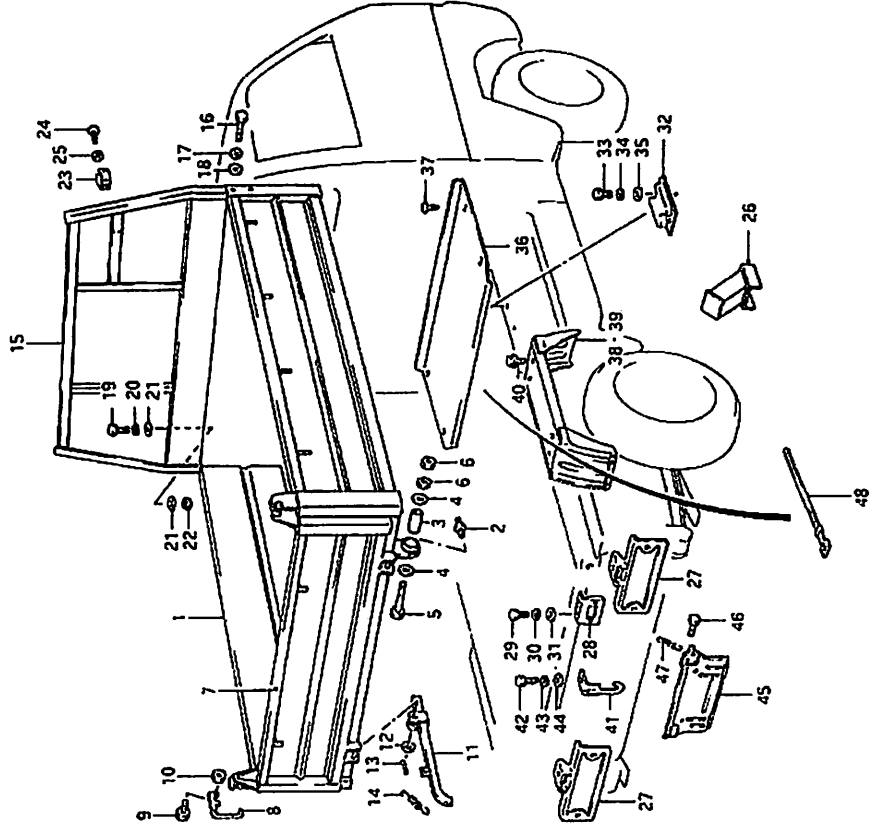

Fig: 144 Dump Truck Option 4WD  
Dump Body Panels

**Fig: 144 Dump Truck Option 4WD  
Dump Body Panels**

Item	Part #	Description	Model & Quantity	
			Truck	Van
22	08316-16066	Nut	4	
23	93318-79940	Clamp	1	
24	02112-06126	Screw	2	
25	08321-21066	Lock Washer	2	
26	97560-79340	Block: Safety	1	
27	73221-79340	Bracket: Tail Gate	2	
28	73224-79340	Bracket: Back Up Lamp	1	
29	01107-06166	Bolt	2	
30	08321-21066	Lock Washer	2	
31	08322-21066	Washer	2	
32	73251-79340	Packing: Frame	4	
33	01107-06166	Bolt	8	
34	08321-21066	Lock Washer	8	
35	08322-21066	Washer	8	
36	73811-79340	Panel: Engine: Splash	1	
37	03141-06168	Screw	4	
38	73360-79940	Panel: Wheelhouse: Right	1	
39	73370-79940	Panel: Wheelhouse: Left	1	
40	01517-06128	Bolt	8	
41	73823-79370	Hook: Spare Tire	1	
42	01107-06166	Bolt	1	