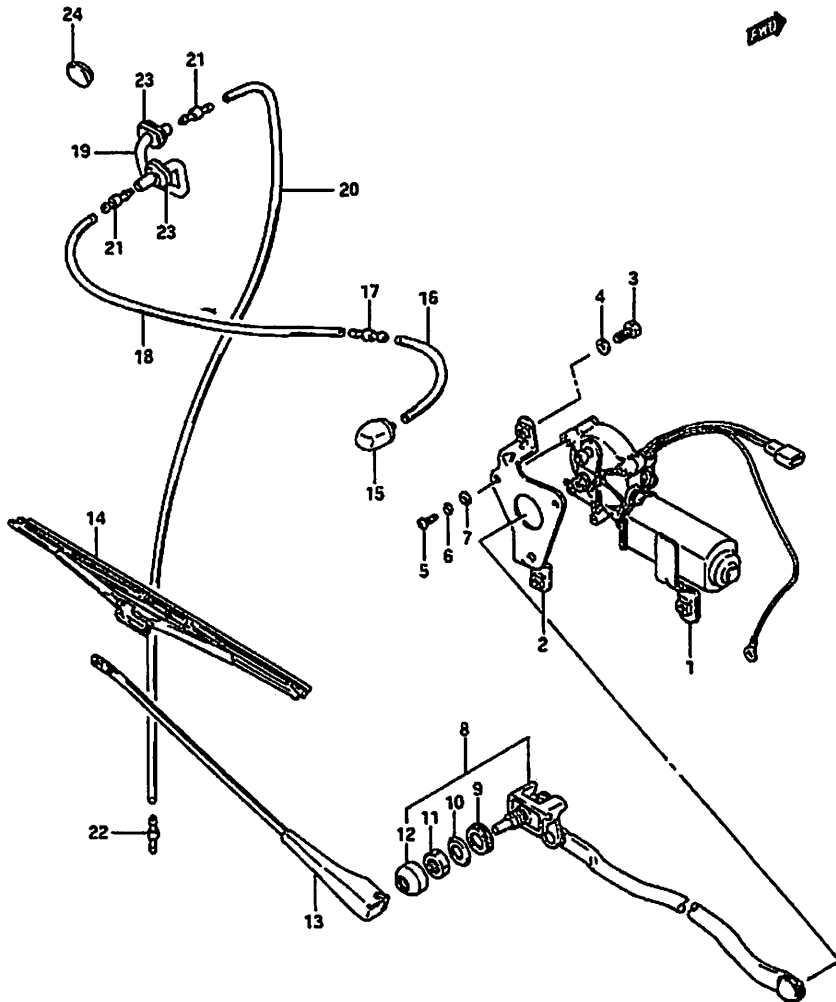

Fig: 95 Electrical Components
Rear Wiper and Components: Van

Fig: 95 Electrical Components
Rear Wiper and Components: Van

Fig: 95 Electrical Components
Rear Wiper and Components: Van

Item	Part #	Description	Model & Quantity	
			Truck	Van
22	#38496-66010	Connector		1
23	#38839-82000	Grommet		2
24	09250-20017	Clamp		2