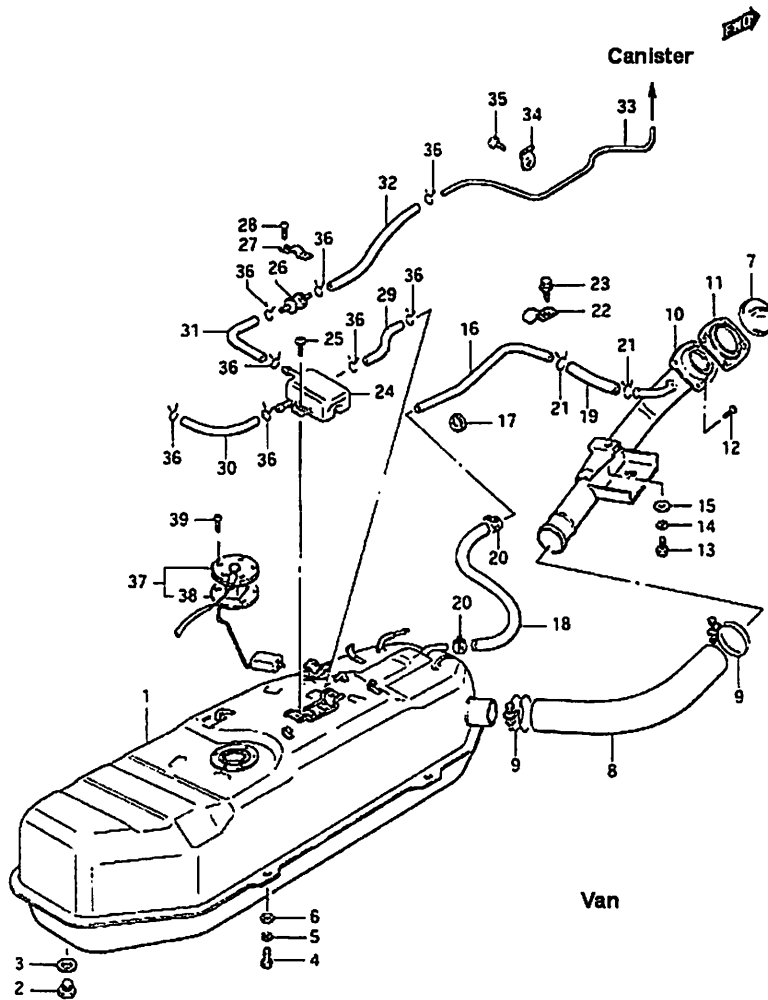

Fig: 134 Interior & Exterior Components  
Fuel Tank Components: Van

Fig: 134 Interior & Exterior Components

Fuel Tank Components: Van

Item	Part #	Description	Model & Quantity	
			Truck	Van
1-1	89101-85521	Fuel Tank		1
1-2	89101-85541	Fuel Tank: Turbo		1
2-1	09247-12101	Bolt		1
2-2	01517-08166	Bolt		1
3-1	09168-12005	Gasket 12x21x15mm		1
3-2	09168-08022	Gasket: 8x17.5x1.5mm		1
4	01107-08258	Bolt		4
5	08321-21088	Lock Washer		4
6	09160-08010	Washer		4
7	8926082101	Cap: Fuel Tank		1
8	89241-85500	Hose: Fuel Tank Line		1
9	09400-52311	Clamp		2
10	89201-85511	Neck Assembly: Inlet Fuel		1
11	89285-82000	Packing: Neck		1
12	09125-05042	Screw 5x10mm		4
13	01107-06166	Bolt		1
14	08321-21066	Lock Washer		1
15	09160-06020	Washer		1
16	89251-85500	Pipe: Fuel Tank Breather		1
17	89258-85500	Grommet		1
18	09354-11163-300	Hose: 11x16x300mm		1