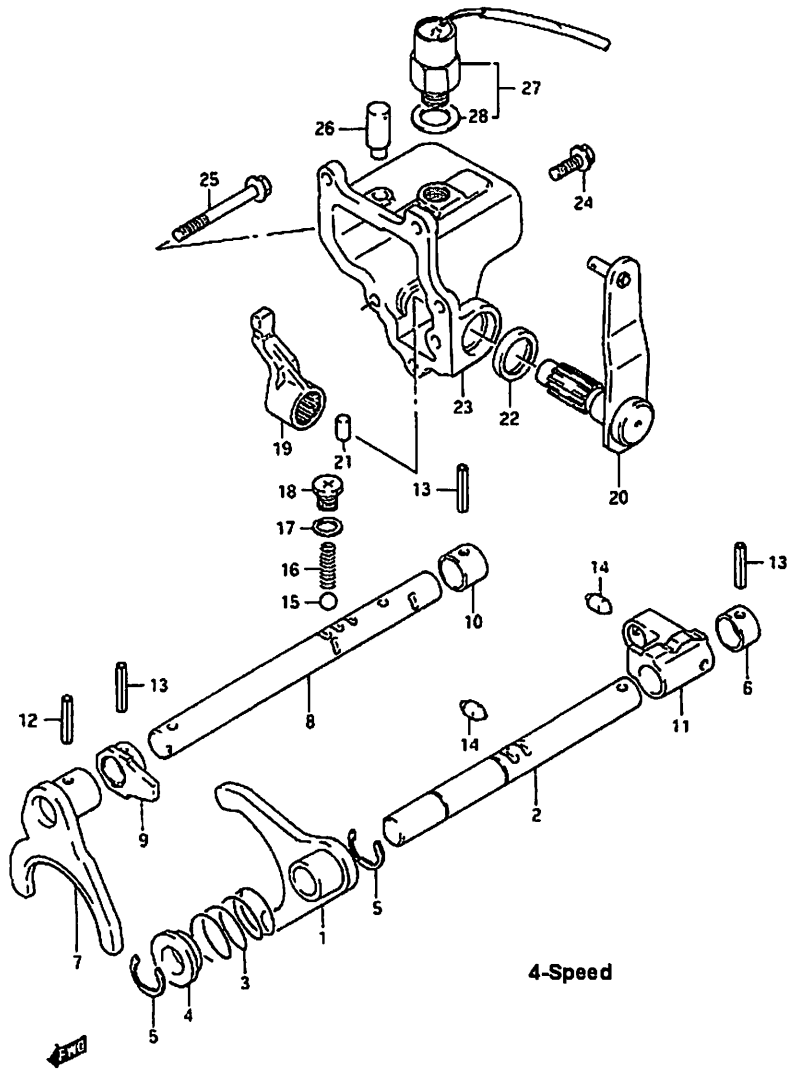

Fig: 65 Driveline Components
Transfer Gear Shift Fork Components: 4-Speed

Fig: 65 Driveline Components
Transfer Gear Shift Fork Components: 4-Speed

Fig: 65 Driveline Components
Transfer Gear Shift Fork Components: 4-Speed

Item	Part #	Description	Model & Quantity	
			Truck	Van
1	29310-85411	Fork: Front Drive Shift	1	
2	29331-85412	Shaft: Front Drive: Shift	1	
3	09440-26004	Spring	1	
4	29315-85410	Spring Retainer	1	
5	08332-11126	E-Ring	2	
6	29336-85410	Collar: Shift Rod	1	
7	29321-85413	Fork: Reduction: Shift	1	
8	29332-85412	Shaft: Reduction: Shift	1	
9	29325-85410	Collar: Shift Rod	1	
10	29338-85460	Collar: Stop	1	
11	29721-85411	Yoke: Gear Shift	1	
12	09205-05012	Spring Pin	1	
13	09205-05015	Spring Pin	3	
14	09261-08005	Roller	2	
15	06111-10003	Ball	2	
16	09440-07055	Spring	2	
17	09168-10007	Gasket	2	
18	09128-10003	Screw 10x9	2	
19	29741-85411	Lever: Inner: Shift	1	
20	29730-85410	Lever: Outer: Shift	1	
21-1	09261-06001	Roller	1