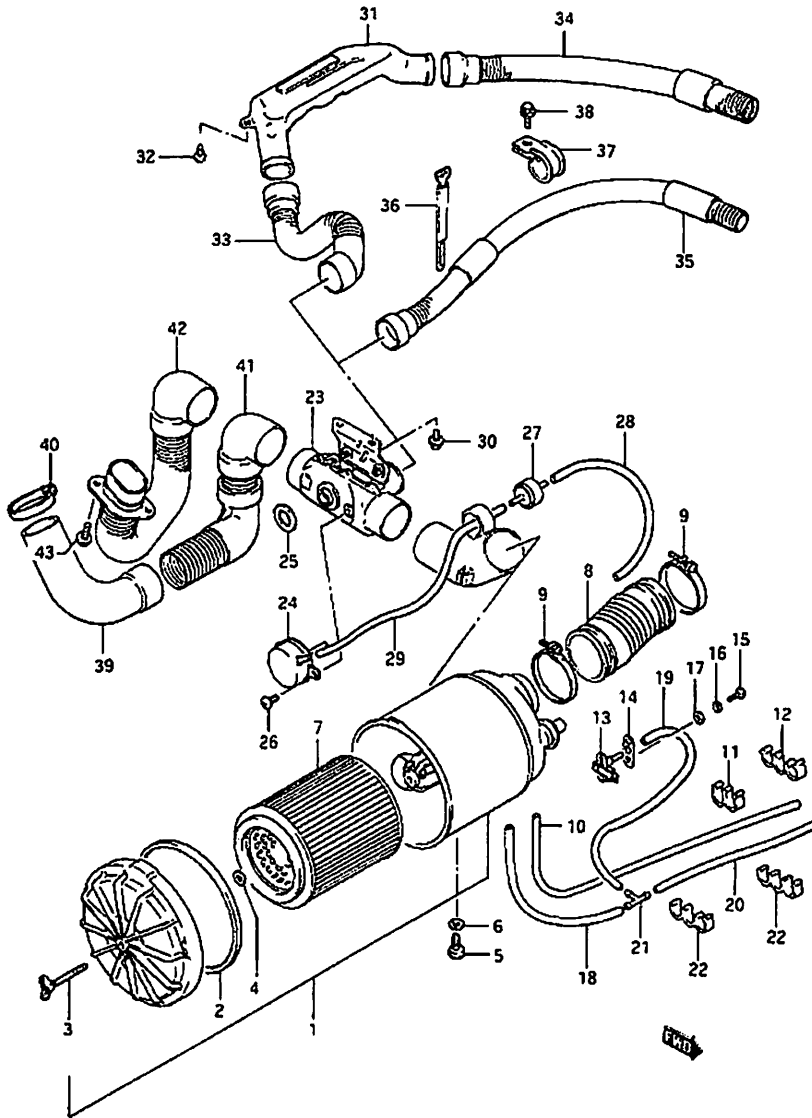

Fig: 21 Engine Group
Air Cleaner: Every Van: Standard

Fig: 22 Engine Group
Air Cleaner: Every Van: Standard

Fig: 21 Engine Group
Air Cleaner: Every Van: Standard

Item	Part #	Description	Model & Quantity	
			Truck	Van
1-1	13701-85500	Air Cleaner Assembly		1
1-2	13701-85503	Air Cleaner Assembly DV71V-105651~		1
2	13772-85000	Gasket		1
3	13745-79120	Wing Nut Fastener		1
4	09280-09003	O-Ring		1
5	01107-08123	Bolt		2
6	08321-21083	Lock Washer		2
7	13780-79000	Filter: Element		1
8-1	13881-85400	Carburetor Duct: Type 1		1
8-2	13881-85410	Carburetor Duct: Type 2		1
9	09402-62309	Clamp		2
10	09343-03060	Hose: Vacuum		1
11	09408-00033	Clip		1
12	09408-00034	Clip		1
13	13747-85510	Hot Idle Compensator		1
14	13816-85500	Gasket: Compensator		1
15	02112-04083	Screw		1
16	08321-21043	Lock Washer		1
17	08322-21043	Washer		1
18	09343-03098	Vacuum Hose: 3.5x7.5		1