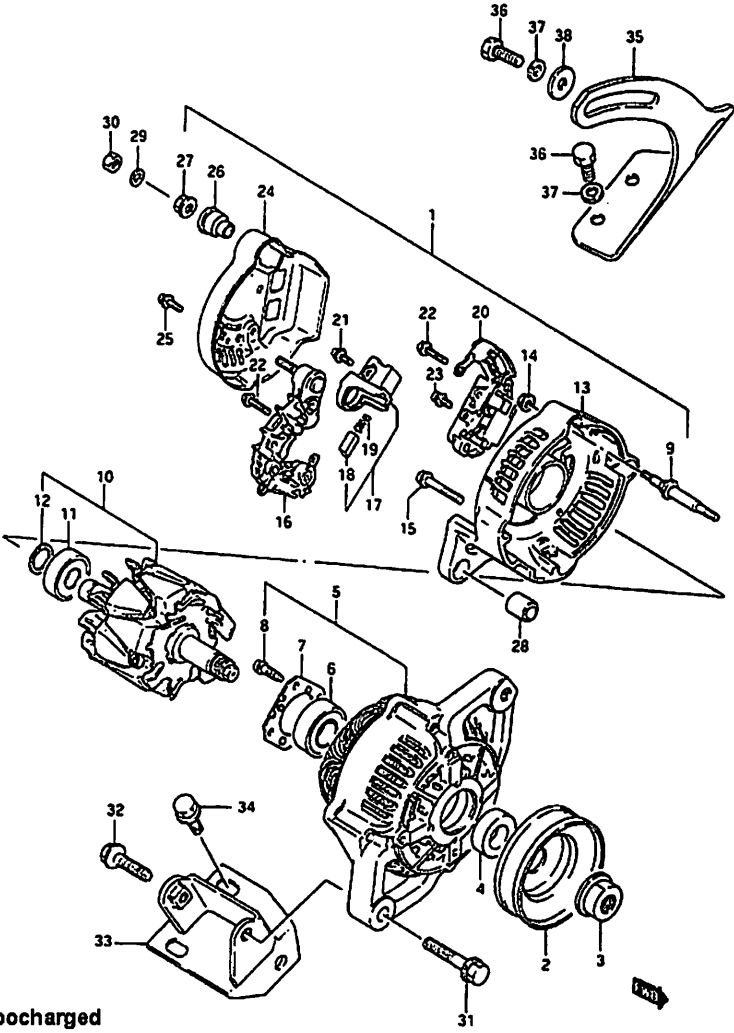

Fig: 75 Electrical Components

Alternator: Turbocharged

Item	Part #	Description	Model & Quantity	
			Truck	Van
1	#31400-85250	Alternator: Denso		1
2	#31171-71310	Pulley		1
3	#31775-85250	Nut		1
4	#31792-85250	Spacer		1
5	#31580-85250	Main Body assembly		1
6	#31582-82610	Bearing		1
7	#31585-85250	Retainer: Bearing		1
8	#31586-85250	Screw		4
9	#31587-85250	Stud Bolt		2
10	#31710-85250	Rotor Assembly		1
11	#31612-51A20	Bearing		1
12	#31613-82610	Cover: Bearing		1
13	#31611-85250	Rear Housing		1
14	08310-11058	Nut		2
15	#31651-85251	Bolt		2
16	#31621-85250	Rectifier		1
17	#31656-85250	Holder: Brush		1
18	#31631-82610	Brush		2
19	#31635-82610	Spring: Brush		2
20	#32500-85250	Regulator		1
21	#31516-85250	Screw		6

Fig: 75 Electrical Components
Alternator: Turbocharged

Fig: 75 Electrical Components

Alternator: Turbocharged