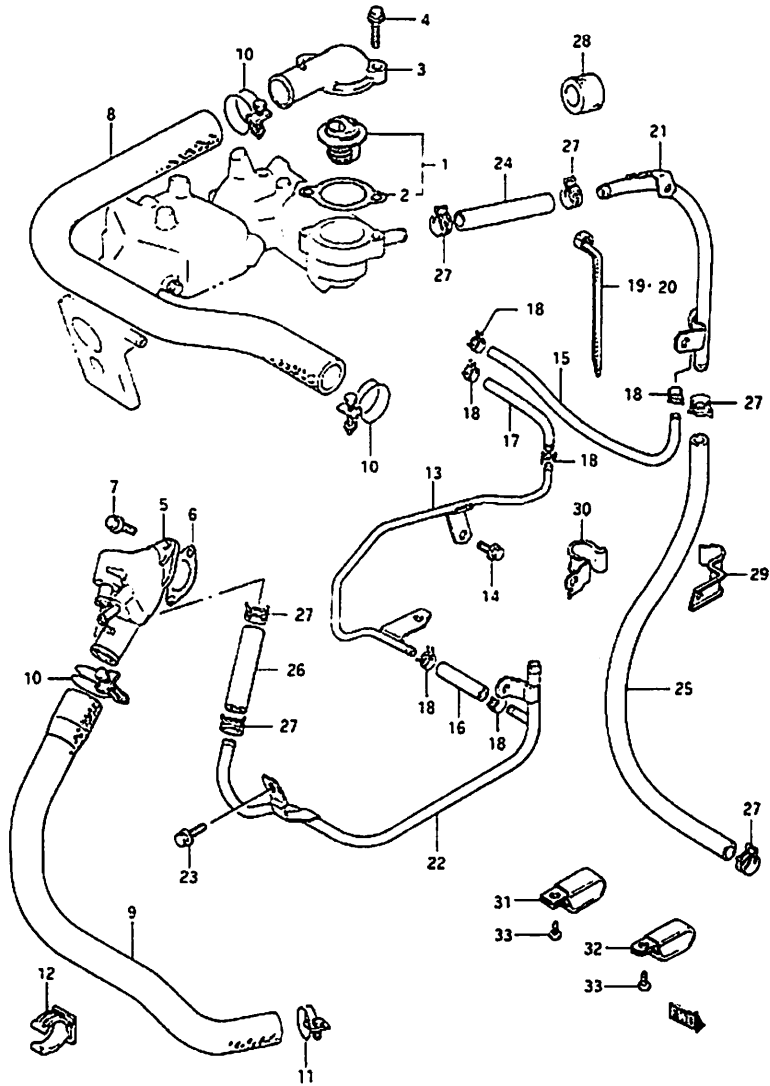

Fig: 42 Cooling & Emission System Components
Water Hose & Components: Turbocharged

Fig: 42 Cooling & Emission System Components
Water Hose & Components: Turbocharged

Fig: 42 Cooling & Emission System Components
Water Hose & Components: Turbocharged

Item	Part #	Description	Model & Quantity	
			Truck	Van
19	09407-14403	Clamp L:125		1
20	09407-18402	Clamp L:165		1
21	17890-85550	Pipe: Heater: Inlet		1
22	17880-85550	Pipe: Heater: Outlet		1
23	01534-08123	Bolt		2
24	17874-85550	Hose: Heater Pipe		1
25	17872-72070	Heater Hose		1
26	17872-72070	Heater Hose		1
27	09401-18401	Clip		6
28	17885-60C00	Cushion: Heater Hose		1
29	17879-85200	Clip: Hose		1
30	09403-18304	Clamp		1
31	09403-19401	Clamp		2
32	09403-19406	Clamp		1
33	03141-06123	Screw		3