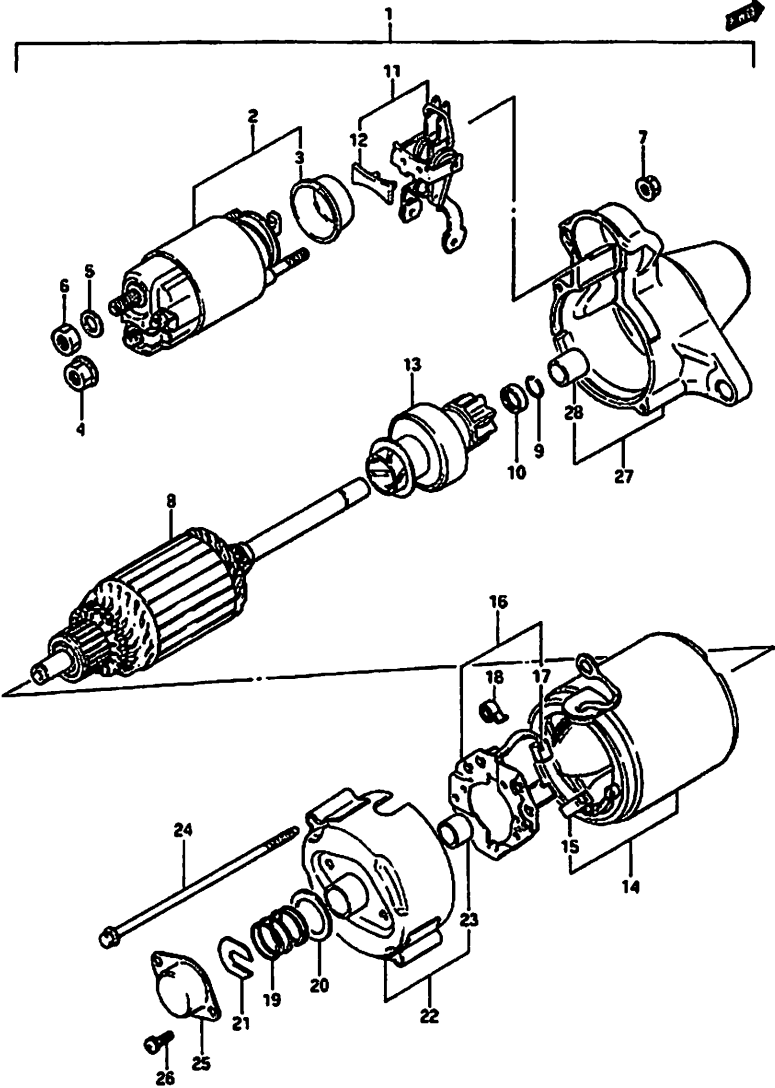

Fig: 71 Electrical Components
Starter Motor: Type 1

Fig: 71 Electrical Components

Starter Motor: Type 1

Fig: 71 Electrical Components
Starter Motor: Type 1

Item	Part #	Description	Model & Quantity	
			Truck	Van
1	#31100-85020	Starter Motor (ND Denso)	1	1
2	#31220-84010	Solenoid	1	1
3	#31221-78310	Protective Dust Boot	1	1
4	#31266-78221	Nut	1	1
5	08321-21086	Lock Washer	1	1
6	08310-12086	Nut	1	1
7	#31255-78210	Nut	2	2
8	#31311-79620	Armature (ND)	1	1
9	#31312-79010	Snap Ring	1	1
10	#31313-79010	Collar	1	1
11	#31191-85010	Lever: Pinion Drive Unit	1	1
12	#31254-85010	Pad: Rubber	1	1
13	#31320-79620	Clutch Assembly	1	1
14	#31110-79010	Main Body	1	1
15	#31131-78221	Brush	1	1
16	#31173-79010	Holder: Brush	1	1
17	#31131-79010	Brush	1	1
18	#31135-79010	Spring: Brush	2	2
19	#31371-78310	Spring	1	1
20	#31264-78310	Seal: Starter	1	1
21	#31372-79010	Plate: Denso	1	1