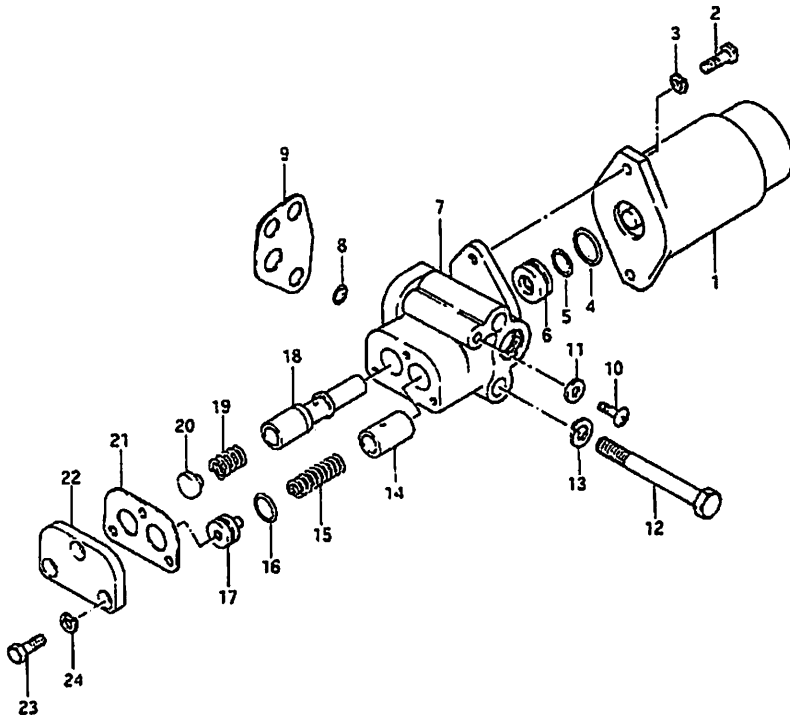

Fig: 143 Dump Truck Option 4WD
Solenoid Control Valve Components

PIAD

**Fig: 143 Dump Truck Option 4WD
Solenoid Control Valve Components**

Item	Part #	Description	Model & Quantity	
			Truck	Van
1	97320-79340	Solenoid Valve	1	
2	01107-06167	Bolt	2	
3	08321-21066	Lock Washer	2	
4	97381-79340	O-Ring	1	
5	97380-79340	Seal Ring	1	
6	97379-79340	Valve Bushing	1	
7	97378-79340	Body: Valve	1	
8	97382-79340	O-Ring	1	
9	97383-79340	Packing	1	
10	02112-06108	Screw	1	
11	08322-21067	Washer	1	
12	01107-08708	Bolt	2	
13	08321-21088	Lock Washer	2	
14	97387-79340	Piston	1	
15	97377-79340	Spring: Balance	1	
16	09280-10005	O-Ring	1	
17	97376-79340	Plug: Seal	1	
18	97375-79340	Spool	1	
19	97374-79340	Spring: Return	1	
20	97373-79340	Holder: Spring	1	
21	97372-79340	Packing	1