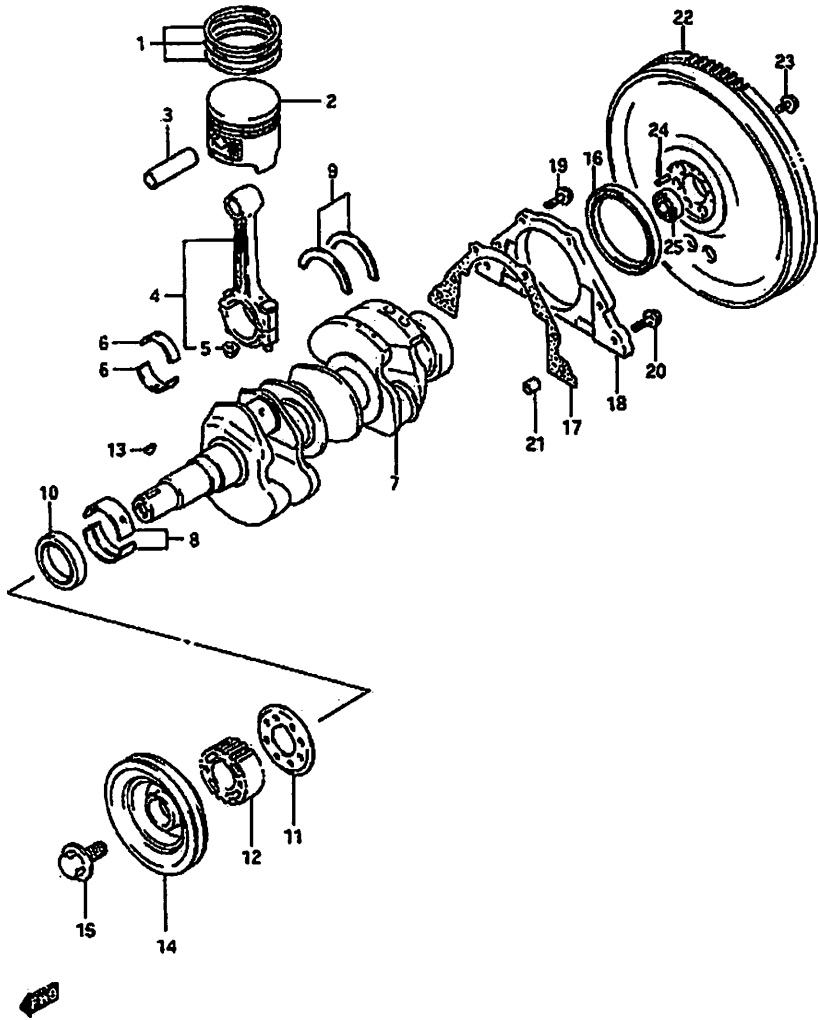

Fig: 8 Engine Group
Crankshaft & Piston Components: Non-Turbo

Fig: 8 Engine Group
Crankshaft & Piston Components: Non-Turbo

Fig: 8 Engine Group
Crankshaft & Piston Components: Non-Turbo

Item	Part #	Description	Model & Quantity	
			Truck	Van
9-1	12300-78830	Bearing: Thrust Set STD: T:205	1	1
9-2	12300-78830-012	Bearing: Thrust Set OS: 0.125 T:2.563	1	1
9-3	12300-78830-025	Bearing: Thrust Set OS: 0.25 T:2.625	1	1
10	09283-32026	Oil Seal: Front Crankshaft	1	1
11	12635-73001	Guide: Timing Belt	1	1
12	12631-84000	Crankshaft Belt Pulley	1	1
13	08341-31059	Key: Pulley	1	1
14	12611-60C00	Crankshaft V-Belt Pulley	1	1
15	09103-12002	Bolt: 12x20: Crankshaft	1	1
16	09283-60005	Rear Oil Seal: Crankshaft	1	1
17	11349-73003	Gasket: Rear Housing: Oil	1	1
18	11341-73001	Housing: Oil Seal	1	1
19	0157-06203	Bolt	4	4
20	01517-06253	Bolt	2	2
21	04211-09109	Knock Pin H:10	2	2
22	12620-79102	Flywheel	1	1
23	09103-10097	Bolt	6	6
24	04221-06129	Knock Pin	1	1
25	12623-70B00	Bearing: Pilot (Input Shaft)	1	1