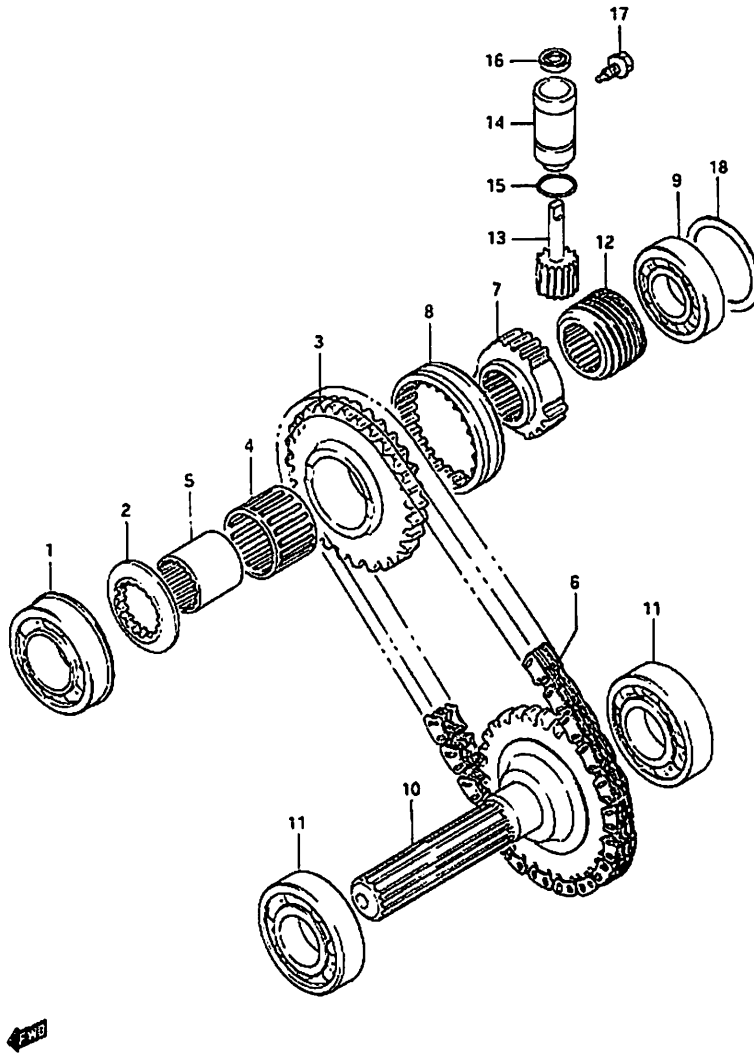

Fig: 64 Driveline Components  
Transfer Gear Components: 5-Speed

**Fig: 64 Driveline Components**  
**Transfer Gear Components: 5-Speed**

Item	Part #	Description	Model & Quantity	
			Truck	Van
17	09128-06032	Screw	1	1
18-1	09181-45010	Shim: 45x52x0.1	AR	AR
18-2	09181-45011	Shim: 45x52x0.3	AR	AR