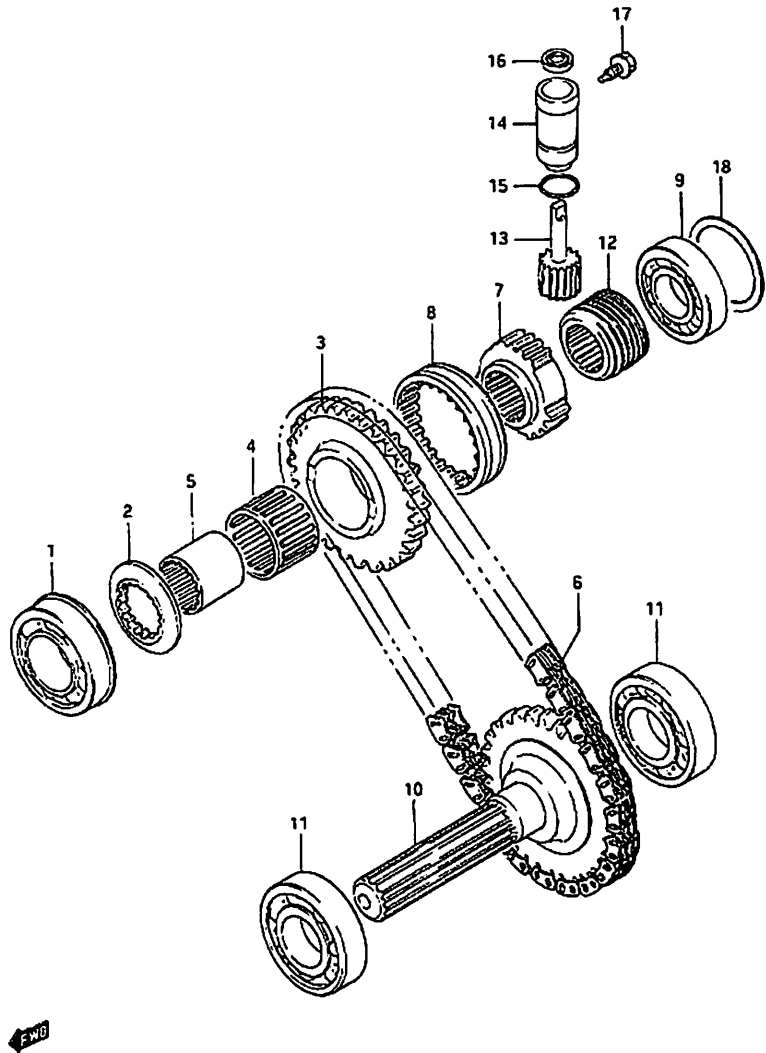

Fig: 64 Driveline Components
Transfer Gear Components: 5-Speed

FWB

Fig: 64 Driveline Components
Transfer Gear Components: 5-Speed

Item	Part #	Description	Model & Quantity	
			Truck	Van
1	08173-62050	Bearing	1	1
2	09167-25018	Washer	1	1
3	29221-85411	Sprocket: Drive	1	1
4	09263-30031	Bearing: 30x35x26.8	1	1
5	09319-25001	Bushing	1	1
6	29225-85400	Chain	1	1
7	29232-85411	Hub: Front Drive Clutch	1	1
8	29241-85400	Sleeve	1	1
9	09262-20073	Bearing: 20x52x15	1	1
10-1	29151-85411	Shaft: Output: Front	1	1
10-2	29151-85421	Shaft: Output: Front: Turbo		1
11	08113-62057	Bearing	2	2
12-1	26121-85411	Gear: Speedometer: Drive	1	1
12-2	26121-85420	Gear: Speedometer Drive Turbocharged		1
13-1	26131-85460	Gear: Speedometer: Driven	1	1
13-2	26131-85420	Gear: Speedometer: Driven Turbocharged		1
14	29431-80003	Housing: Speedometer Gears	1	1
15	09280-19001	O-Ring: D:1.9 ID:18.8	1	1
16	09282-08001	Oil Seal: 8x16x5	1	1