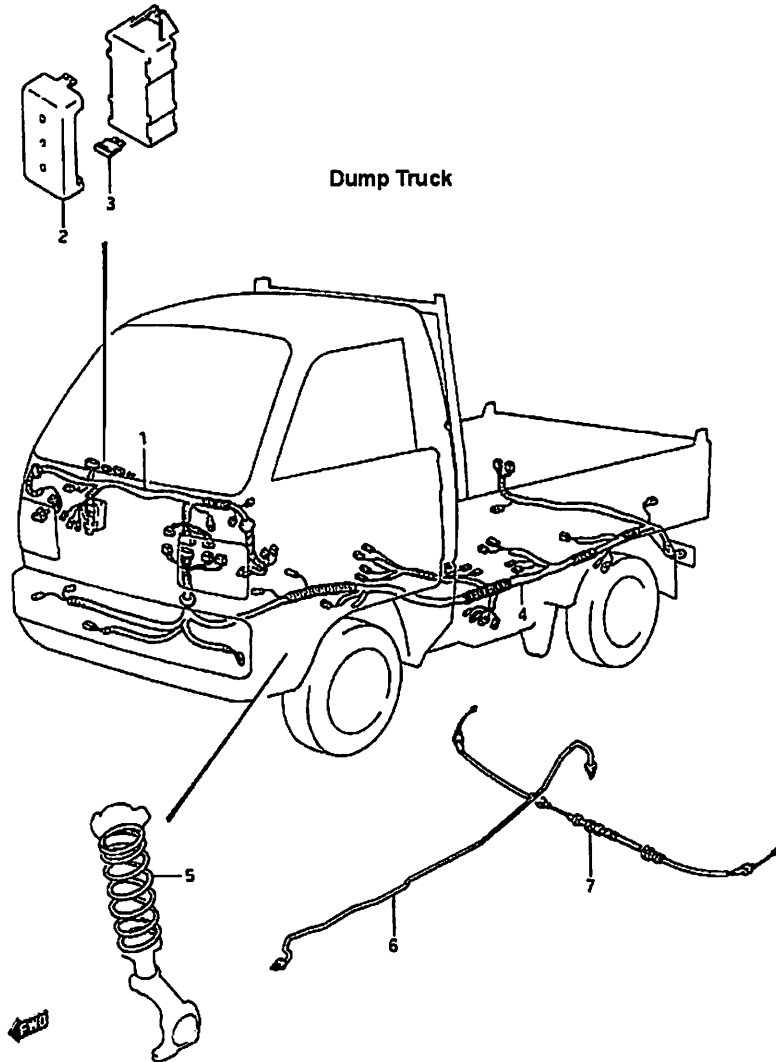

**Fig: 139 Dump Truck Option 4WD
Wiring Harness & Coil Spring Upgrades**

Fig: 139 Dump Truck Option 4WD
Wiring Harness & Coil Spring Upgrades

**Fig: 139 Dump Truck Option 4WD
Wiring Harness & Coil Spring Upgrades**

Item	Part #	Description	Model & Quantity	
			Truck	Van
1	36610-85961	Harness: Wiring: No.1	1	
2	09481-20101	Fuse: 20AMP	AR	
3	36717-85000	Cover: Fuse Box	1	
4	36650-85961	Harness: Wiring: No. 5	1	
5	#41111-85700	Coil Spring: HD Front	2	
6	51460-85400	Brake Line: No. 6	1	
7	54430-85420	Cable: Parking Brake: No. 2	1