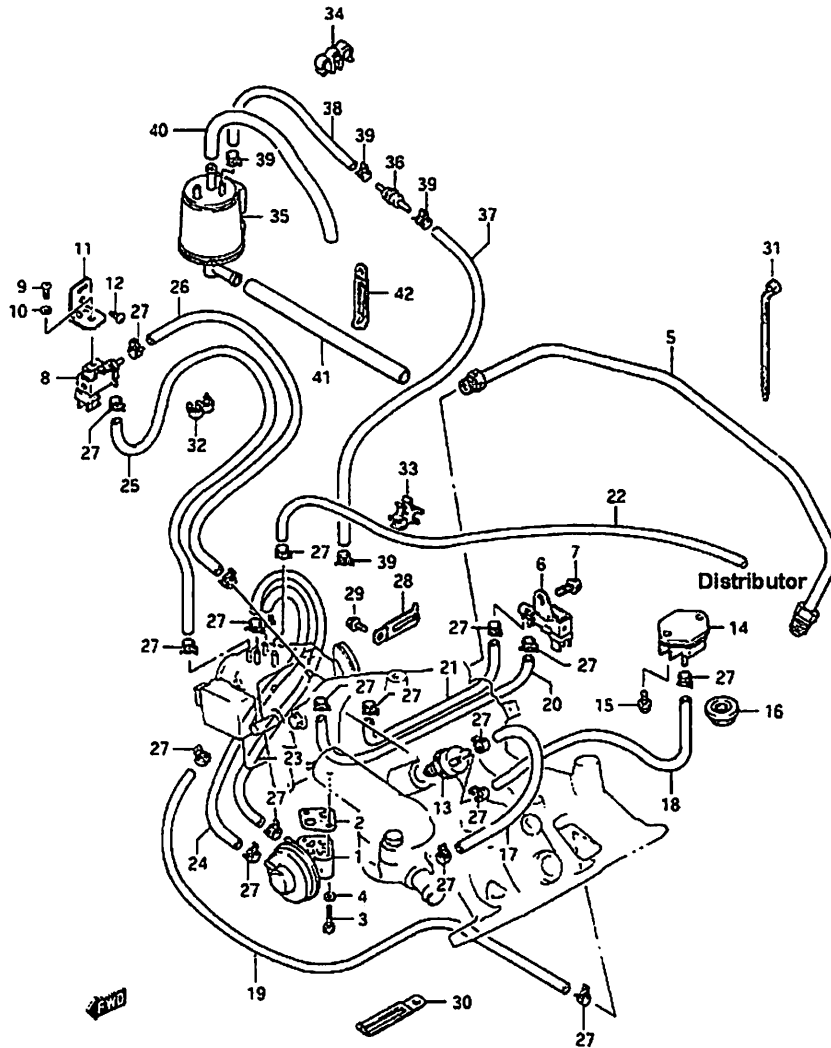

Fig: 45 Cooling & Emission System Components

Emission Control: EGR: Hoses & Components: Turbocharged: Type 1

Fig: 45 Cooling & Emission System Components

Emission Control: EGR: Hoses & Components: Turbocharged: Type 1

Item	Part #	Description	Model & Quantity	
			Truck	Van
1	18520-85550	Valve: EGR		1
2	18529-78101	Gasket: EGR		1
3	01107-06453	Bolt		2
4	08321-21063	Lock Washer		2
5	18530-85551	Pipe: EGR		1
6	#18117-85550	Valve: 2-Way No. 1(Denso)		1
7	01534-08123	Bolt		1
8	#18117-85560	Valve: 32-Way No. 2 (Denso)		1
9	02112-05083	Screw		1
10	08321-21053	Lock Washer		1
11	18417-85550	Bracket: VSV		1
12	03141-06123	Screw		1
13	#18133-85550	Filter: Gas		1
14	#18590-84151	Pressure Sensor (Denso)		1
15	01517-05123	Bolt		2
16	18595-85550	Grommet: Hose		1
17	09358-35754-300	Hose: 3.5X7.5X300		1
18	09358-35754-300	Hose: 3.5X7.5X300		1
17	09358-35754-300	Hose: 3.5X7.5X300		1
18	09358-35754-300	Hose: 3.5X7.5X300		1
19	09358-35754-300	Hose: 3.5X7.5X300		1