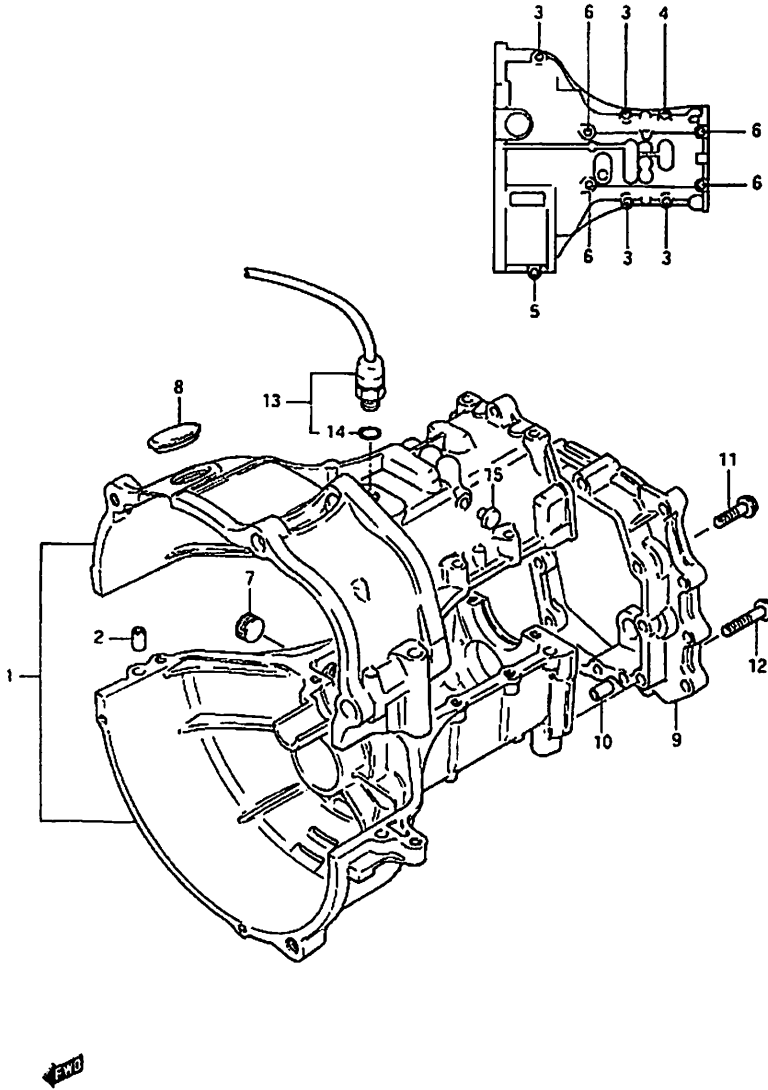

Fig: 52 Driveline Components
Transmission Case Components

Fig: 52 Driveline Components
Transmission Case Components

Fig: 52 Driveline Components
Transmission Case Components

Item	Part #	Description	Model & Quantity	
			Truck	Van
1	24700-85412	Case assembly	1	1
2	04211-09169	Knock Pin	2	2
3	01517-08403	Bolt	4	4
4	01517-08603	Bolt	1	1
5	01537-08803	Bolt	1	1
6	09103-08013	Bolt: 8x95	4	4
7	09246-16004	Plug: Magnetic	1	1
8	09250-30003	Cap	1	1
9	24771-85410	Case: Extension	1	1
10	04211-09169	Knock Pin	2	2
11	01517-08303	Bolt	5	5
12	01537-08453	Bolt	2	2
13	37610-79502	Back Up Lamp Switch	1	1
14	09280-11002	O-Ring	1	1
15	09250-08001	Cap	1	1