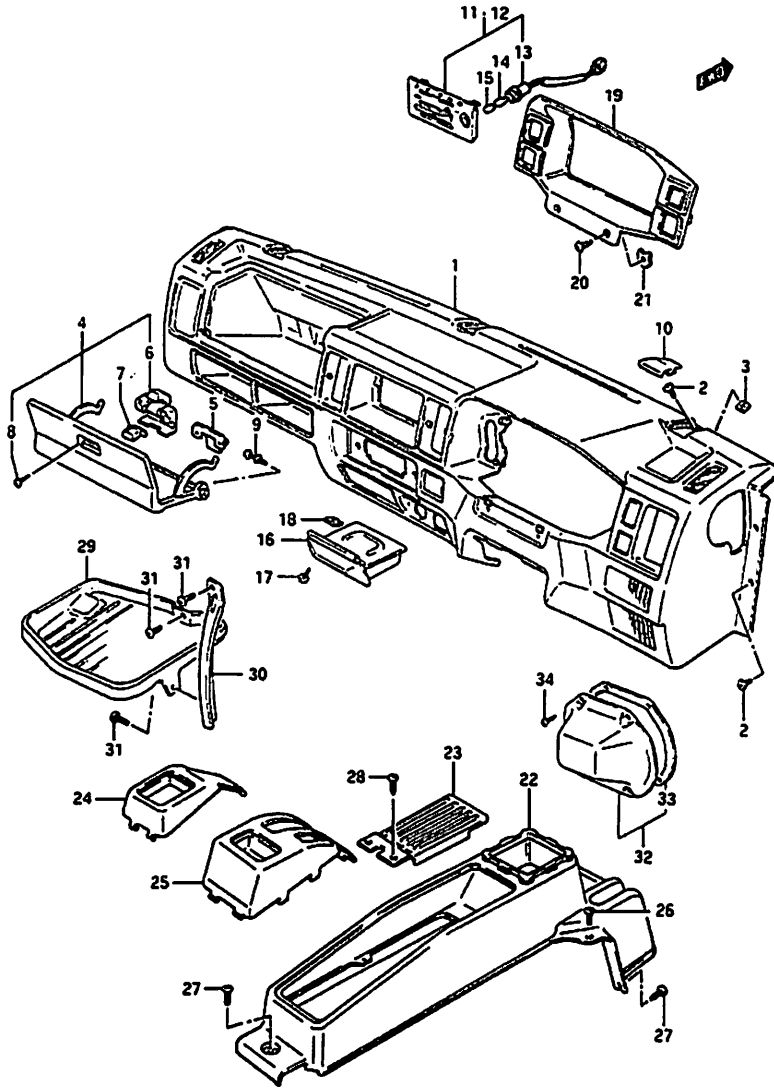

Fig: 125 Interior & Exterior Components
Dash Panel Components

Fig: 125 Interior & Exterior Components
Dash Panel Components

Fig: 125 Interior & Exterior Components
Dash Panel Components

Item	Part #	Description	Model & Quantity	
			Truck	Van
21	09148-05013	Nut	4	4
22-1	75811-85400-4FU	Box: Center Control: Gray	1	1
22-2	75811-85550-4FU	Box: Center Control Turbo: Beige		1
23	75812-85400-4FU	Cover: Front	1	1
24	75821-85550-4FU	Cover: Center: Turbo		1
25-1	75820-85400-4FU	Cover: Rear	1	
25-2	75820-85410-4FU	Cover: Rear		1
26	02142-06167	Screw	2	2
27	03141-06165	Screw	3	3
28	03541-06166	Screw	2	2
29-1	75611-85000	Tray: Front Package	1	
29-2	75611-85000	Tray: Front Package		1
30	87615-79001	Stay: Try	1	1
31	02142-06108	Screw	4	4
32	73630-85000-281	Box: Headlamp Cover	2	2
33	73632-85000	Gasket: Cover	2	2
34	03241-04125	Screw	8	8