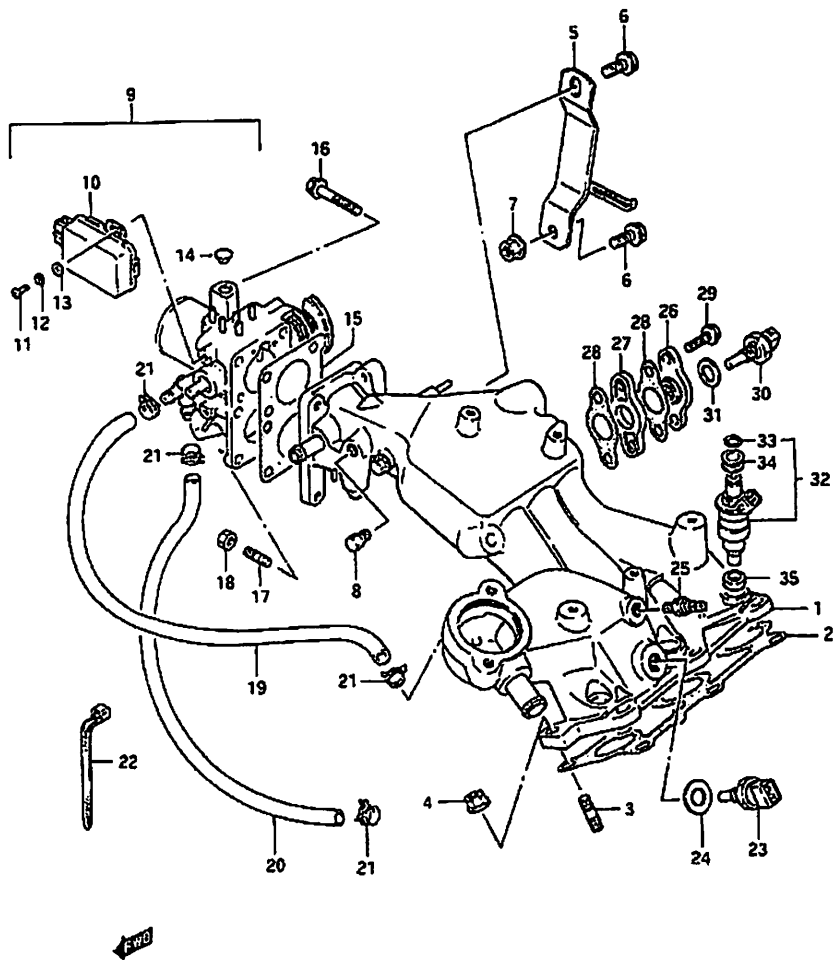

Fig: 15 Engine Group
Fuel Injected: Turbocharged Intake System Components

Fig: 15 Engine Group
Fuel Injected: Turbocharged Intake System Components

Fig: 15 Engine Group
Fuel Injected: Turbocharged Intake System Components

Item	Part #	Description	Model & Quantity	
			Truck	Van
19	13491-85551	Hose: Throttle Body: Inlet		1
20	13492-85550	Hose: Throttle Body: Outlet		1
21	09401-11408	Clamp		4
22	09407-11401	Clamp: L:95		1
23	#13650-84101	Temp Sensor: Intake		1
24	09168-12007	Gasket		1
25	#34850-82001	Water Temp Sensor		1
26	13151-80700	Cap: Air Temp Sensor		1
27	13152-80700	Insulator		1
28	13153-80700	Gasket		2
29	01517-06253	Bolt		2
30	#13650-84101	Sensor: Air Temp		1
31	09168-12007	Gasket		1
32-1	#15710-85550	Fuel Injector: Type 1		3
32-2	#15710-85560	Fuel Injector: Type 2		3
33	#15710-09300	O-Ring		3
34	#15720-09300	O-Ring		3
35	09320-09022	Grommet		3