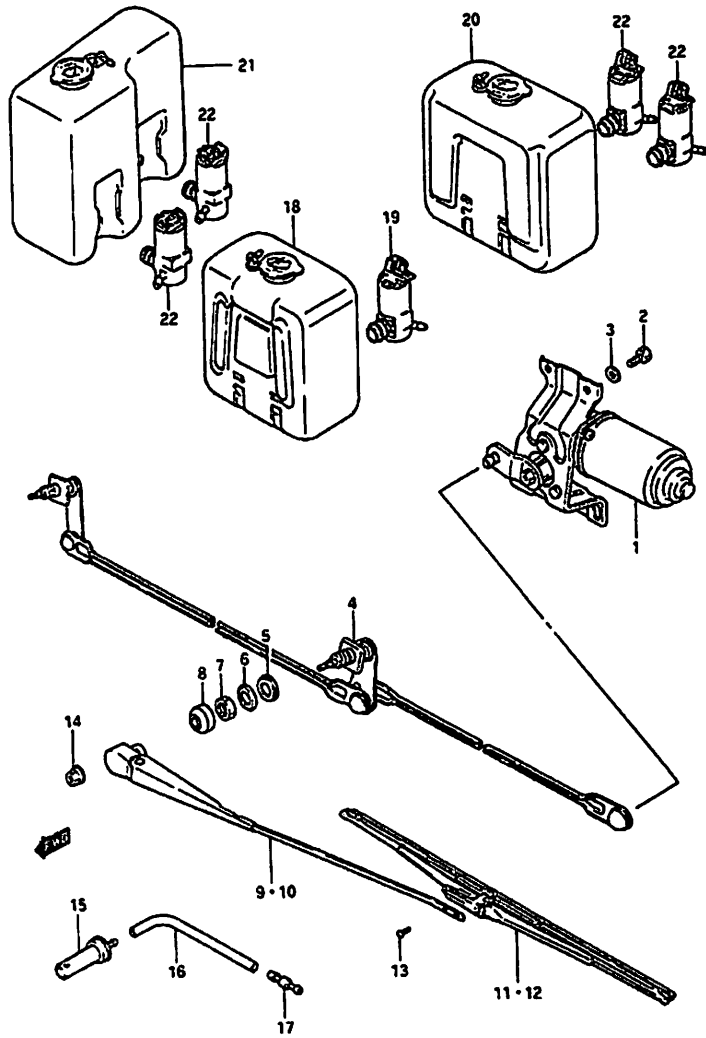

**Fig: 94 Electrical Components
Front Wiper & Components**

Fig: 94 Electrical Components
Front Wiper & Components

**Fig: 94 Electrical Components
Front Wiper & Components**

Item	Part #	Description	Model & Quantity	
			Truck	Van
1	#38101-85000	Wiper Motor Assembly	1	1
2	01107-06126	Bolt	4	4
3	08322-21066	Washer	4	4
4	#38102-85001	Linkage Assembly	1	1
5	#38272-71310	Packing	2	2
6	#38271-71310	Washer	2	2
7	#38278-67011	Nut	2	2
8	#38274-85000	Cap	2	2
9	38310-85000	Wiper Arm: Right	1	1
10	38330-85000	Wiper Arm: Left	1	1
11	38340-85001	Blade: Left	1	1
12	38350-85001	Blade: Right	1	1
13	38319-75000	Screw: Blade	4	4
14	08316-16066	Nut	2	2
15	#38481-85000	Nozzle: Washer	1	1
16	#38491-55111	Hose: Washer	1	1
17	#38496-66010	Connector: Hose	1	1
18	#38450-67011	Tank: Washer	1	1
19	#38410-66113	Pump: Washer	1	1
20	#38834-85000	Tank: Washer		1
21	#38450-85500	Tank: Washer: Turbo		1
22	#38410-66113	Pump: Washer		2