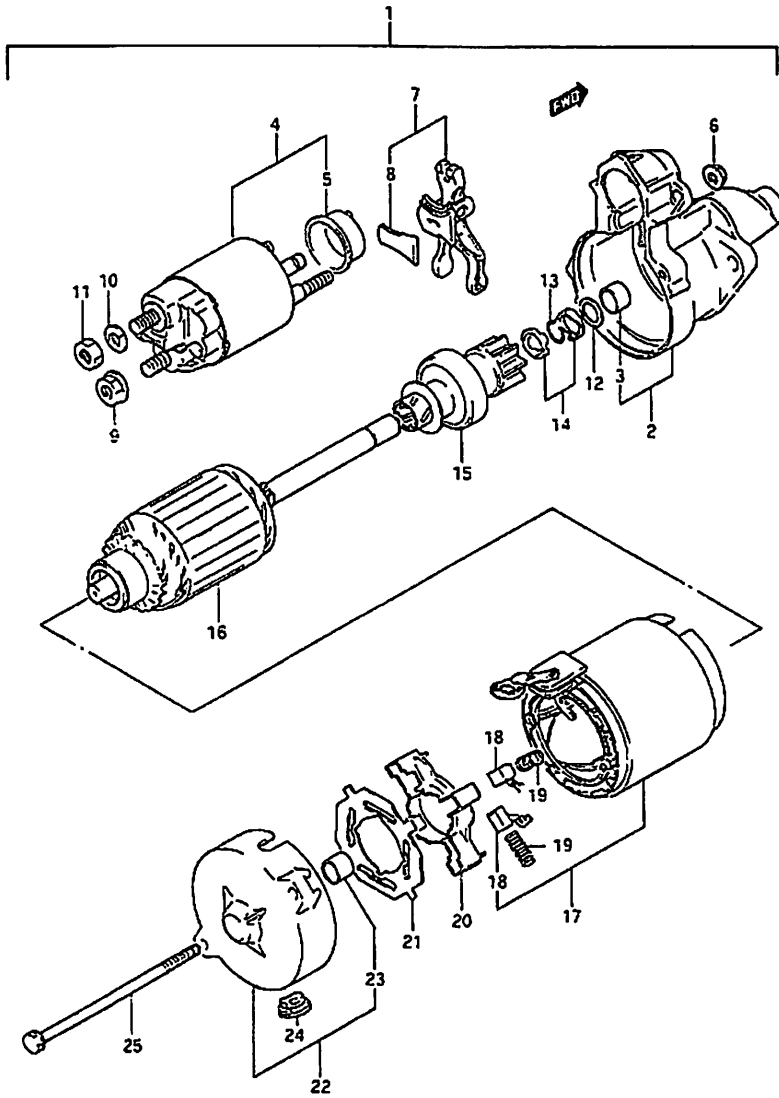

Fig: 72 Electrical Components
Starter Motor: Type 2

Fig: 72 Electrical Components
Starter Motor: Type 2

Fig: 72 Electrical Components
Starter Motor: Type 2

Item	Part #	Description	Model & Quantity	
			Truck	Van
1	#31100-85020	Starter Motor: Denso	1	1
2	#31151-85020	Front Housing	1	1
3	#31152-51A10	Bushing	1	1
4	#31220-51A10	Starter Solenoid	1	1
5	#31221-51A10	Dust Boot	1	1
6	#31255-78210	Nut	2	2
7	#31191-85020	Lever: Pinion Drive	1	1
8	#31264-51A10	Pad: Rubber	1	1
9	#31266-78221	Nut	1	1
10	08321-21086	Lock Washer	1	1
11	08310-12086	Nut	1	1
12	#31153-51A10	Washer	1	1
13	#31312-51A10	Snap Ring	1	1
14	#31313-51A10	Nut	1	1
15	#31320-51A10	Clutch Assembly	1	1
16	#31311-51A10	Armature	1	1
17	#31110-51A10	Main Body	1	1
18	#31131-51A10	Brush	4	4
19	#31135-51A10	Spring: Brush	4	4
20	#31173-51A10	Brush Holder	1	1
21	#31175-51A10	Insulator	1	1