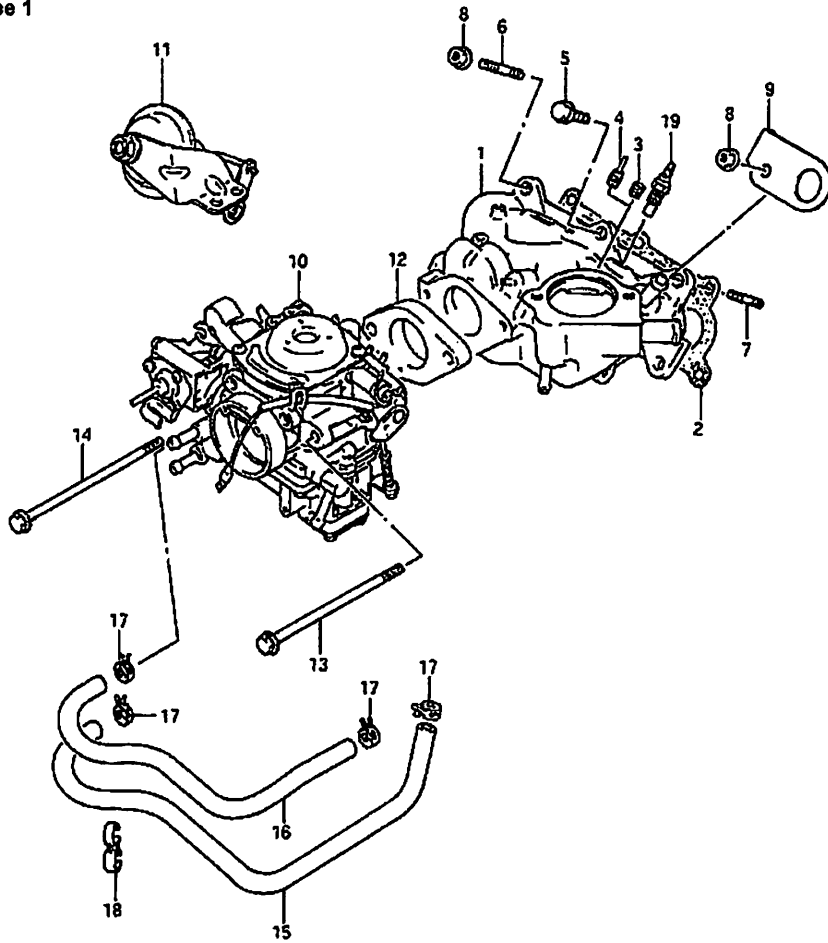

Fig: 12 Engine Group
Intake Manifold: Carbureted: Type 1

Type 1

END

Fig: 12 Engine Group
Intake Manifold: Carbureted: Type 1

Item	Part #	Description	Model & Quantity	
			Truck	Van
16	13192-85000	Hose: Choke Outlet	1	1
17	09401-11408	Clamp	4	4
18	09408-00043	Clamp	1	1
19	#34850-82001	Water Temperature Gage Sender Unit	1	1