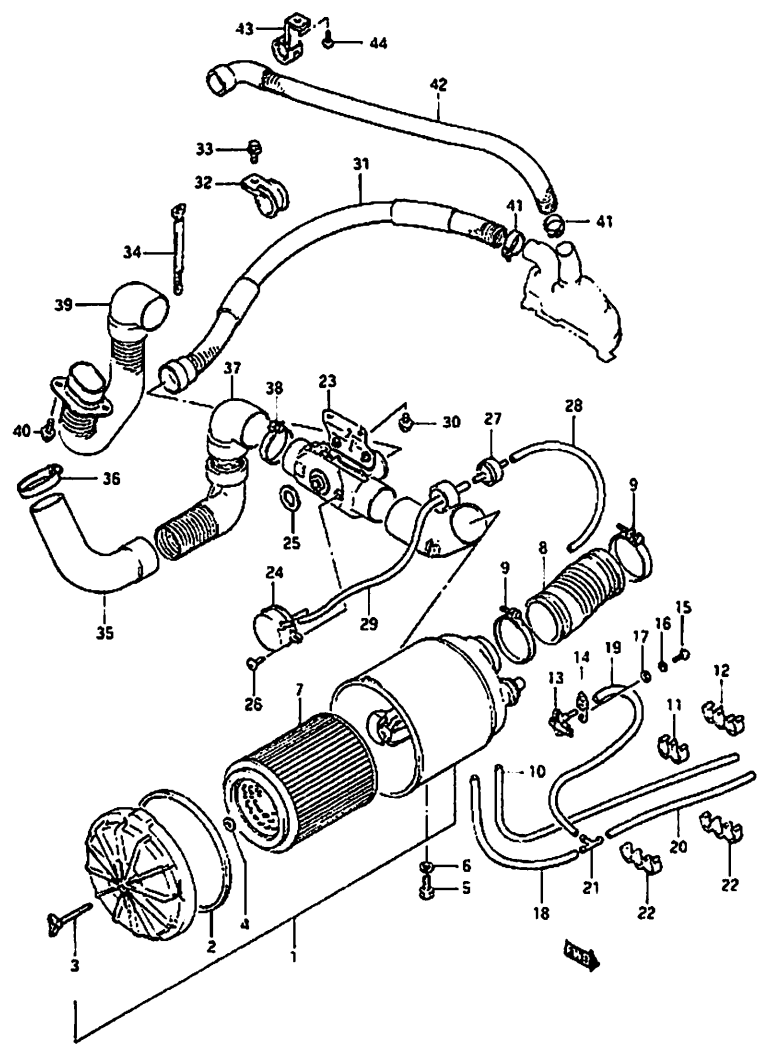

Fig: 23 Engine Group
Air Cleaner: Every Van: Heavy Duty

Fig: 23 Engine Group
Air Cleaner: Every Van: Heavy Duty

Fig: 23 Engine Group
Air Cleaner: Every Van: Heavy Duty

Item	Part #	Description	Model & Quantity	
			Truck	Van
1-1	13701-85500	Air Cleaner Assembly		1
1-2	13701-85503	Air Cleaner Assembly DV71V-105651~		1
2	13772-85000	Gasket		1
3	13745-79120	Wing Nut Fastener		1
4	09280-09003	O-Ring		1
5	01107-08123	Bolt		2
6	08321-21083	Lock Washer		2
7	13780-79000	Filter: Element		1
8-1	13881-85400	Carburetor Duct: Type 1		1
8-2	13881-85410	Carburetor Duct: Type 2		1
9	09402-62309	Clamp		2
10	09343-03060	Hose: Vacuum		1
11	09408-00033	Clip		1
12	09408-00034	Clip		1
13	13747-85510	Hot Idle Compensator		1
14	13816-85500	Gasket: Compensator		1
15	02112-04083	Screw		1
16	08321-21043	Lock Washer		1
17	08322-21043	Washer		1
18	09343-03098	Vacuum Hose: 3.5x7.5		1