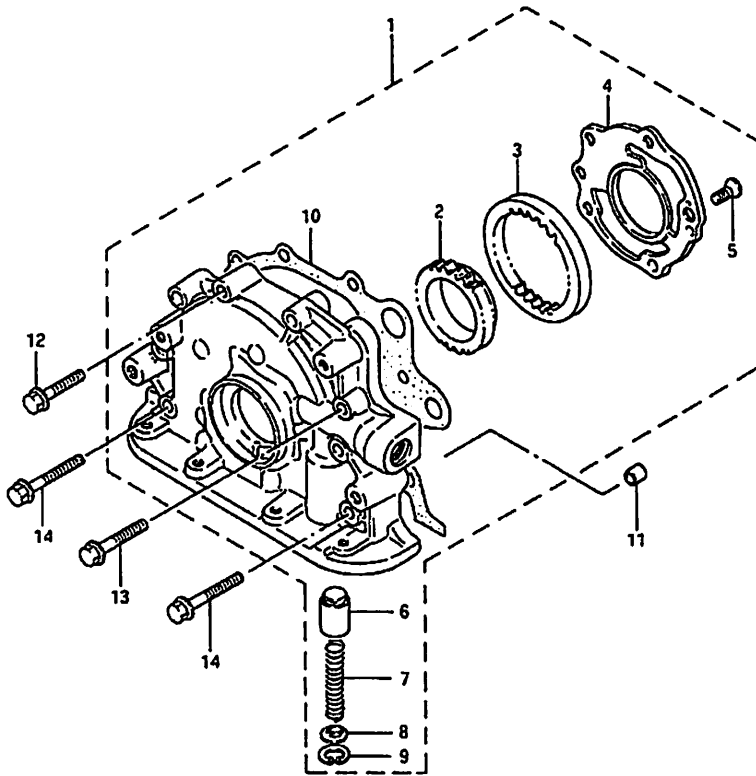

Fig: 35 Engine Group
Oil Pump Components

Fig: 35 Engine Group
Oil Pump Components

Fig: 35 Engine Group
Oil Pump Components

Item	Part #	Description	Model & Quantity	
			Truck	Van
1	16100-84811	Oil Pump Assembly	1	1
2	16131-82000	Gear: Inner	1	1
3	16132-78100	Gear: Outer	1	1
4	16161-78103	Plate: Gear	1	1
5	02122-06128	Screw	5	5
6	16151-78100	Valve: Relief	1	1
7	16152-78100	Spring: Relief Valve	1	1
8	16153-78100	Retainer: Spring	1	1
9	08331-41159	C-Clip	1	1
10	16119-73002	Oil Pump Case Gasket	1	1
11	04211-09109	Knock Pin: H:10	2	2
12	01517-06303	Bolt	1	1
13	01517-06353	Bolt	5	5
14	01517-06403	Bolt	2	2