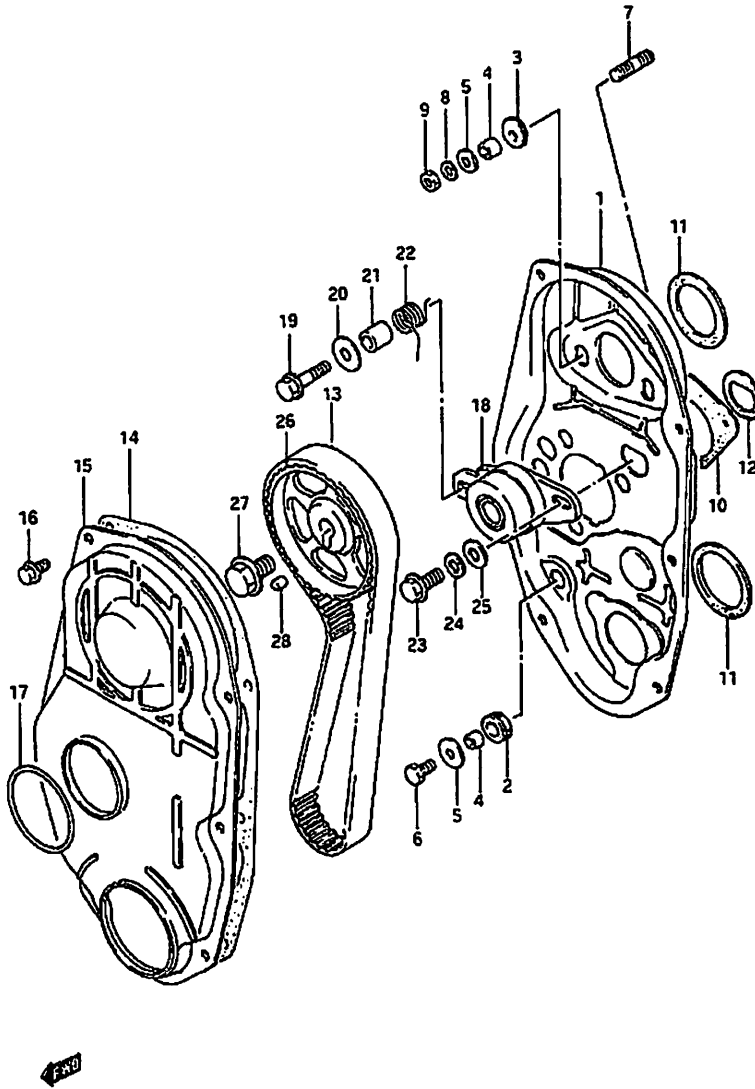

**Fig: 10 Engine Group
Camshaft & Valve Components**

Item	Part #	Description	Model & Quantity	
			Truck	Van
1	09283-32022	Camshaft Front Oil Seal	1	1
2-1	12710-85001	Camshaft VIN: 12710 to 85000	1	
2-2	12710-85012	Camshaft VIN: 12710 to 85011		1
3	12749-73002	Plate: Camshaft Retainer	1	1
4	02122-06128	Screw	2	2
5	12860-78102	Shaft: Valve Rocker	2	2
6	02122-06167	Screw	8	8
7	12841-60C00	Arm: Valve Rocker	6	6
8	12891-73002	Spring: Rocker Arm Shaft	6	6
9	12911-78101	Valve: Intake	3	3
10	12915-84010	Valve: Exhaust	3	3
11-1	12921-84000	Spring: Valve: Non-turbo	6	6
11-2	12921-81050	Spring: Valve: Turbocharged	6	6
12	09159-07002	Nut	6	6
13	12848-73010	Screw	6	6
14	12932-82000	Cotter (Keeper)	12	12
15	12931-82000	Retainer: Valve Spring	6	6
16	09289-07005	Valve Stem Oil Seal	6	6
17	12933-73000	Seat: Valve Spring	6	6

Fig: 11 Engine Group
Timing Belt & Tensioner Components

Fig: 11 Engine Group
Timing Belt & Tensioner Components