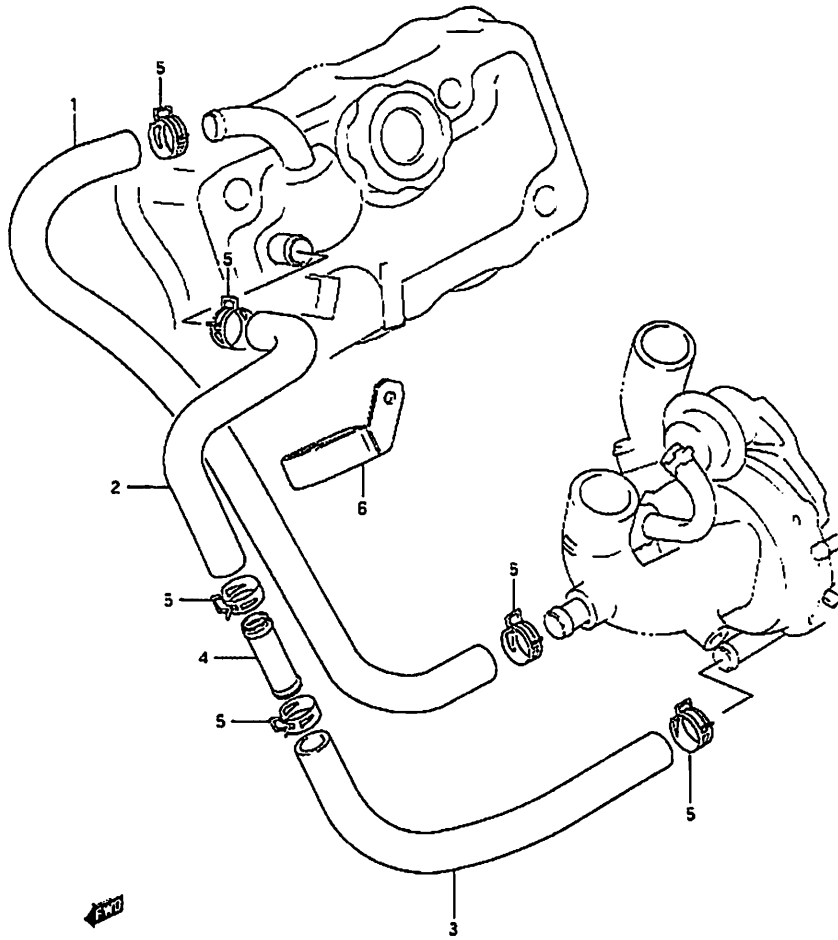

Fig: 19 Engine Group
Breather & PCV Components: Turbocharged

Fig: 19 Engine Group
Breather & PCV Components: Turbocharged

Fig: 19 Engine Group
Breather & PCV Components: Turbocharged

Item	Part #	Description	Model & Quantity	
			Truck	Van
1	11191-85550	Hose: Breather		1
2	11192-85550	Hose: Breather Turbo No.1		1
3	11193-85550	Hose: Breather: Turbo No.2		1
4	11194-85550	Pipe: Breather Hose		1
5	09401-18402	Clip		6
6	11195-85550	Clamp		1