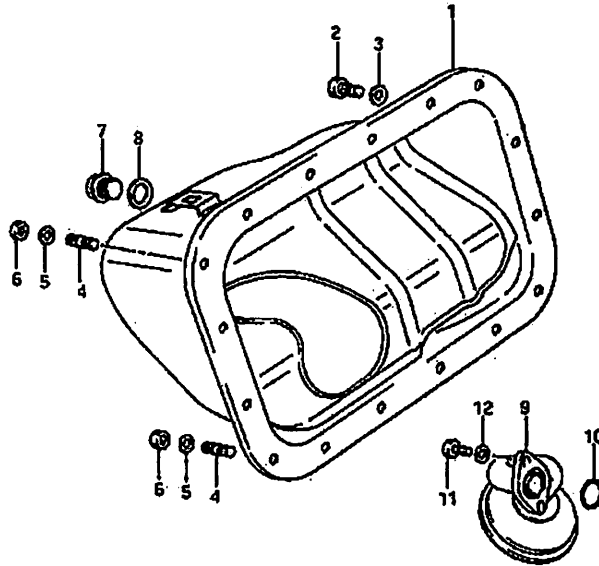

Fig: 5 Engine Group
Oil Pan: Standard

Fig: 5 Engine Group
Oil Pan: Standard

Fig: 5 Engine Group
Oil Pan: Standard

Item	Part #	Description	Model & Quantity	
			Truck	Van
1	11510-85000	Oil Pan	1	1
2	09100-06116	Bolt: 10x12	14	14
3	08321-21063	Lock Washer	14	14
4	01411-06123	Stud Bolt	2	2
5	08321-21063	Lock Washer	2	2
6	08310-11063	Nut	2	2
7	09247-14027	Drain Plug	1	1
8	09168-14013	Gasket: Plug	1	1
9	16520-85000	Oil Pan Strainer	1	1
10	09820-16005	O-Ring	1	1
11	01107-06163	Bolt	2	2
12	08321-21063	Lock Washer	2	2