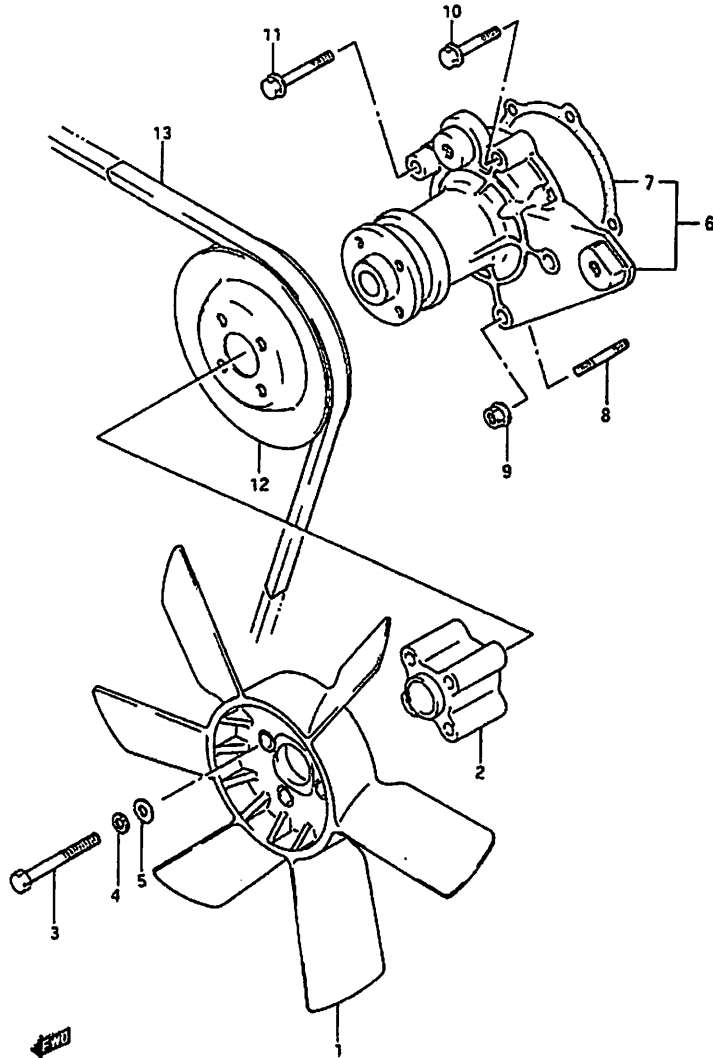

Fig: 37 Cooling & Emission System Components
Cooling Fan & Water Pump: Turbocharged

Fig: 37 Cooling & Emission System Components
Cooling Fan & Water Pump: Turbocharged

Fig: 37 Cooling & Emission System Components
Cooling Fan & Water Pump: Turbocharged

Item	Part #	Description	Model & Quantity	
			Truck	Van
1	17110-77300	Fan: Cooling	1	1
2	17131-80000	Spacer Hub	1	1
3	01107-06503	Bolt	4	4
4	08321-21063	Lock Washer	4	4
5	08322-21063	Washer	4	4
6	17400-78821	Water Pump Assembly	1	1
7	17431-73001	Gasket: Water Pump	1	1
8	09108-06040	Stud Bolt	2	2
9	08316-16063	Nut	2	2
10	01517-06303	Bolt	2	2
11	01517-06403	Bolt	1	1
12	17511-85550	Pulley: Water Pump	1	1
13	17521-75100	Belt: Water Pump	1	1