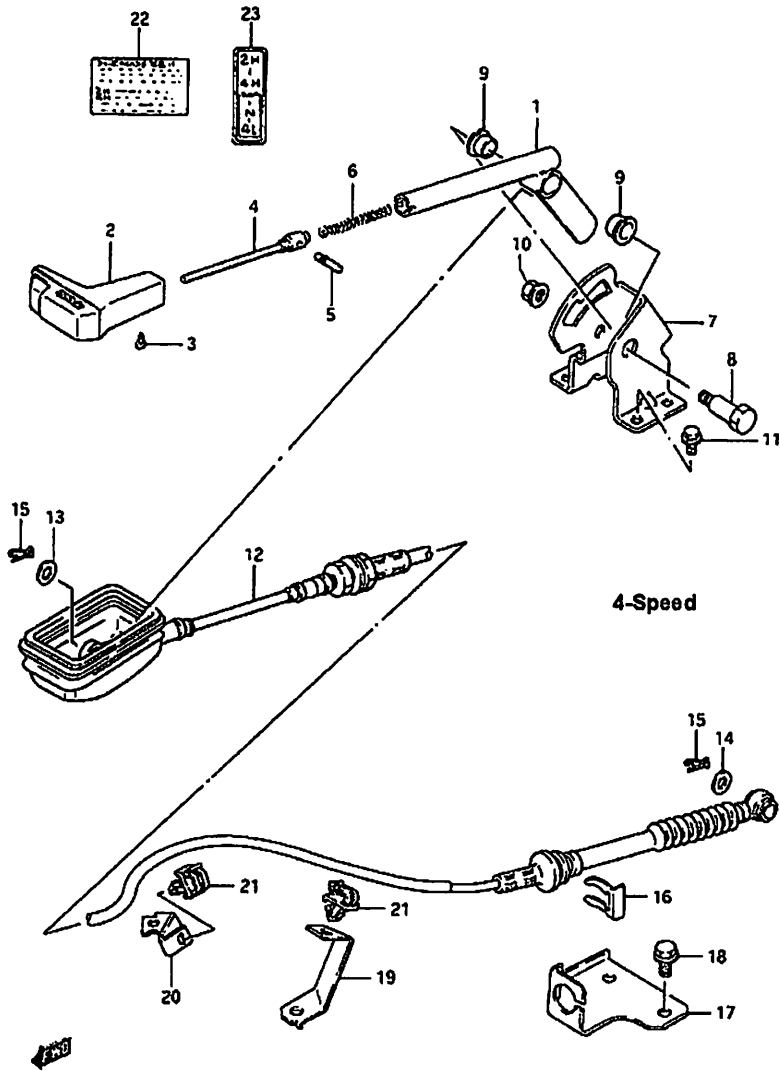

Fig: 67 Driveline Components
Transfer Gear Shift Control Lever: 4-Speed

Fig: 67 Driveline Components
Transfer Gear Shift Control Lever: 4-Speed

Fig: 67 Driveline Components
Transfer Gear Shift Control Lever: 4-Speed

Item	Part #	Description	Model & Quantity	
			Truck	Van
22	28381-85410	Emblem: Transfer Control Operation Procedure (Japanese Only)	1	
23	29392-85411	Emblem: Shift Pattern	1