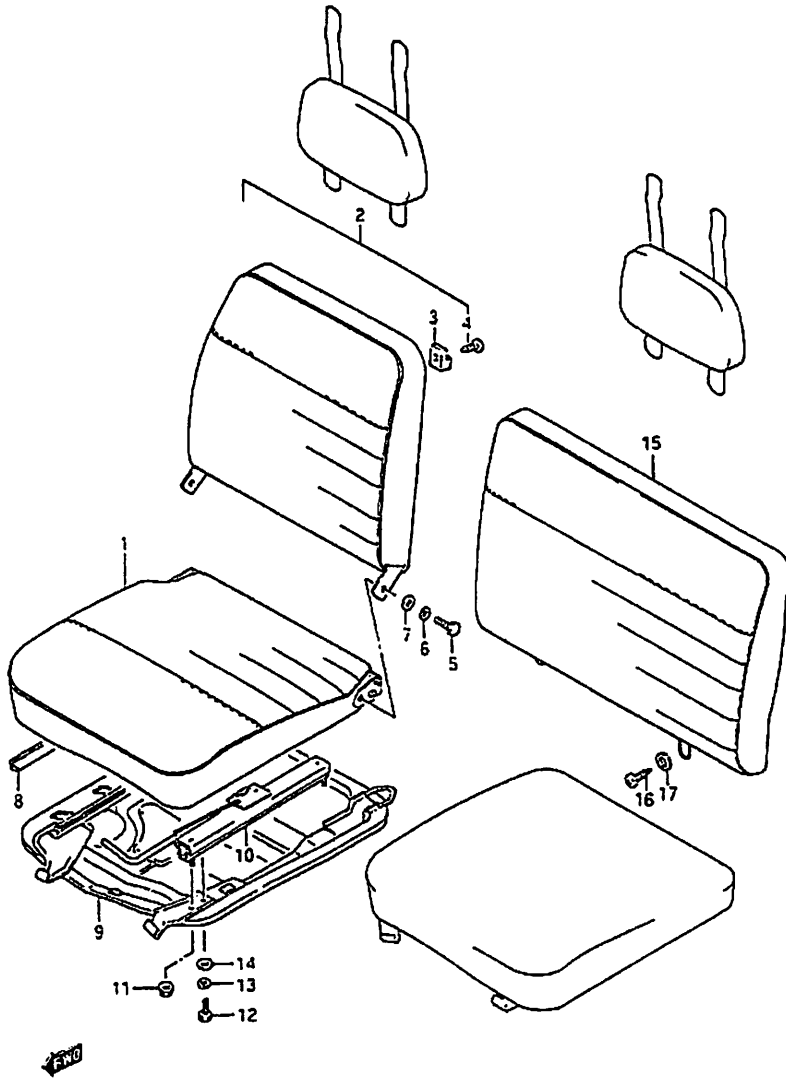

Fig: 140 Dump Truck Option 4WD
Front Seat Components: Split Type

Fig: 140 Dump Truck Option 4WD
Front Seat Components: Split Type

Fig: 140 Dump Truck Option 4WD
Front Seat Components: Split Type

Item	Part #	Description	Model & Quantity	
			Truck	Van
1	85101-85020-7WW	Cushion: Seat: Right	1	
2	85301-85020-7WW	Cushion: Seat: Left	1	
3	85293-85000	Stopped: Front Seat: Back	2	
4	03242-05129	Screw	2	
5	85291-85000	Bolt: Hinge	2	
6	08321-21107	Lock Washer	2	
7	08322-11107	Washer	2	
8	85292-85000	Spacer Rail	2	
9	85410-85010	Panel: Right	1	
10	86610-85012	Rail Assembly: Front Right	1	
11	08316-26066	Nut	2	
12	01107-06126	Bolt	2	
13	08321-21066	Lock Washer	2	
14	08322-21066	Washer	2	
15	85302-85030-7WW	Back Seat Cushion: Left	1	
16	3211-06128	Screw	2	
17	09160-06027	Washer	2