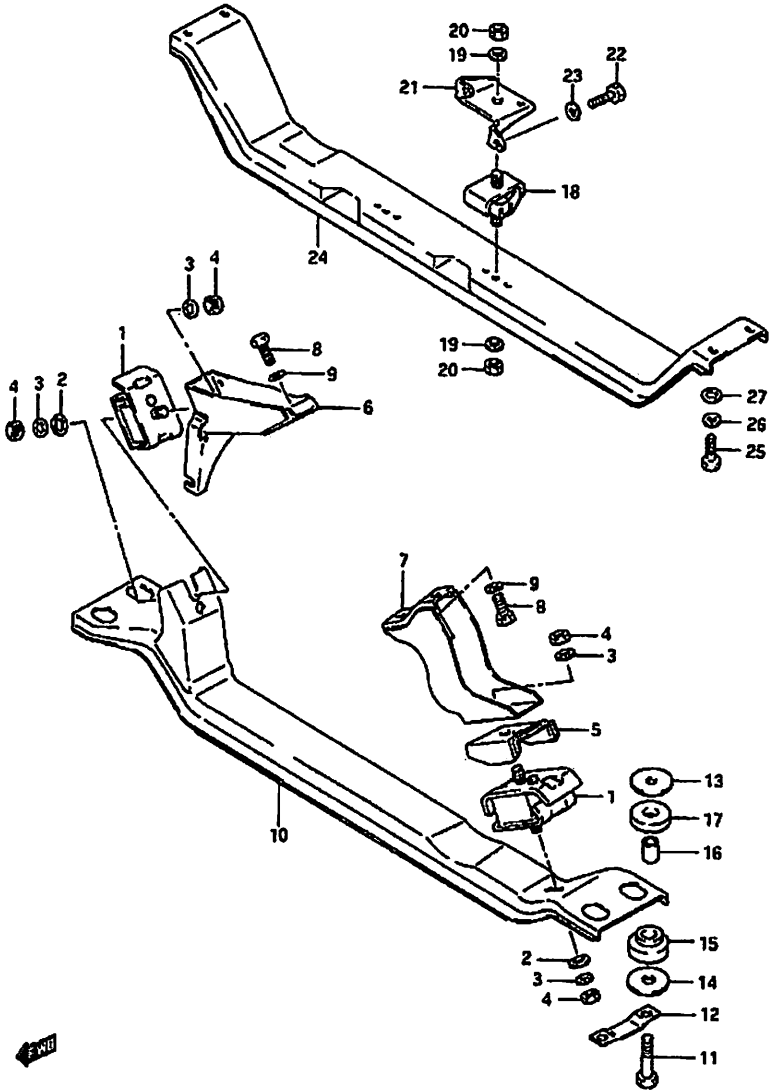

Fig: 7 Engine Group
Engine Mounting & Sub-Frame Components

Fig: 7 Engine Group
Engine Mounting & Sub-Frame Components

Fig: 7 Engine Group
Engine Mounting & Sub-Frame Components

Item	Part #	Description	Model & Quantity	
			Truck	Van
17	11684-85501	Grommet	4	4
18	11710-85400	Rear Engine Mount	2	2
19	08321-21103	Lock Washer	4	4
20	08310-12103	Nut	4	4
21	11741-85400	Bracket: Rear Mount	2	2
22	01107-08203	Bolt	4	4
23	08321-21083	Lock Washer	4	4
24-1	11742-85400	Member: Rear Mount	1	
24-2	11740-85410	Member: Rear Mount		1
25	01107-08203	Bolt	4	4
26	08321-21083	Lock Washer	4	4
27	08322-11083	Washer	4	4