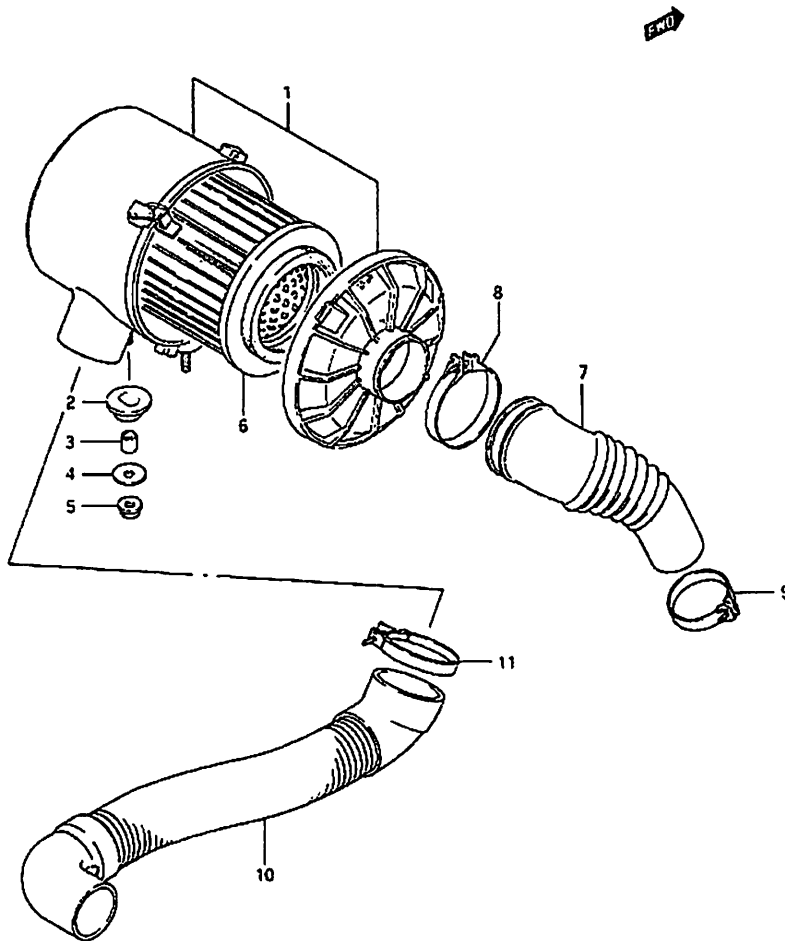

Fig: 24 Engine Group
Air Cleaner: Every Van: Turbocharged

Fig: 24 Engine Group
Air Cleaner: Every Van: Turbocharged

Fig: 24 Engine Group
Air Cleaner: Every Van: Turbocharged

Item	Part #	Description	Model & Quantity	
			Truck	Van
1-1	13701-85550	Air Cleaner Assembly: Type 1		1
1-2	13701-85560	Air Cleaner Assembly: Type 2		1
2	13742-7150	Cushion		2
3	09180-06030	Spacer		2
4	09160-06004	Washer		2
5	08316-16063	Nut		2
6	13780-85550	Filter: Element		1
7	13881-85560	Hose: Cleaner Outlet		1
8	09402-62203	Clamp		1
9	09402-43501	Clamp		1
10	13870-85550	Hose: Cool Air		1
11	09402-54309	Clamp		1