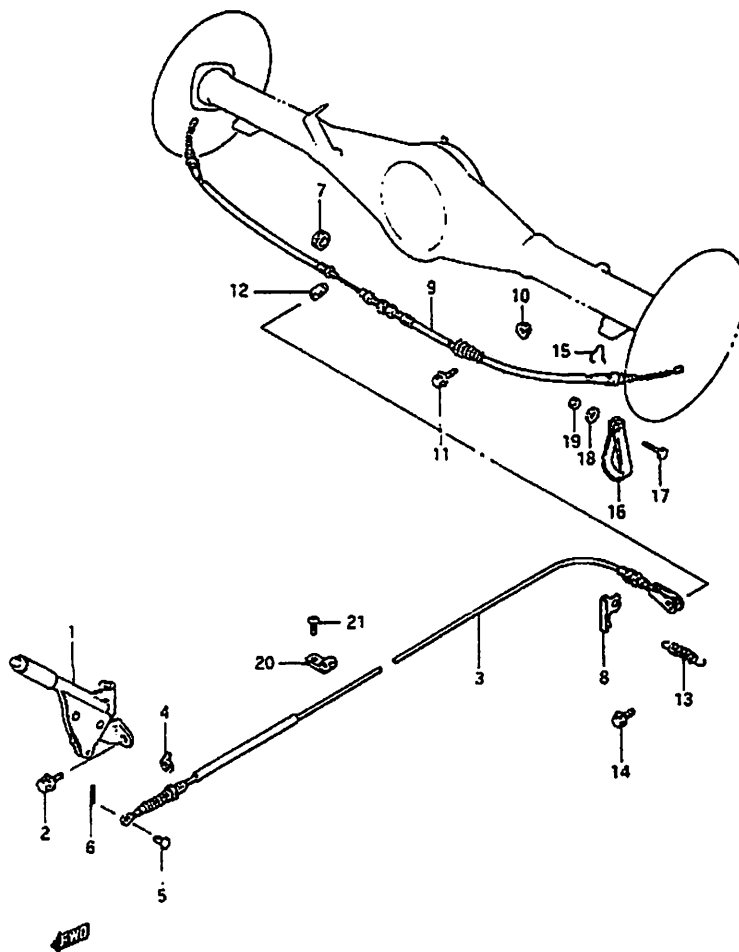

Fig: 115 Suspension, Axle, and Brake Components
Parking Brake Components

Fig: 115 Suspension, Axle, and Brake Components
Parking Brake Components

Fig: 115 Suspension, Axle, and Brake Components
Parking Brake Components

Item	Part #	Description	Model & Quantity	
			Truck	Van
1	54100-85111	Lever: Parking Brake	1	1
2	01517-08203	Bolt	2	2
3-1	54410-85420	Cable: No. 1	1	
3-2	54410-85560	Cable: No. 1		1
4	09383-12001	E-Ring	1	1
5	09200-08049	Pin	1	1
6	04111-25126	Cotter Pin	1	1
7	09308-11006	Grommet	1	1
8	54482-79000	Stopper: Cable	1	1
9-1	54430-85471	Cable: No 2	1	
9-2	54400-85411	Cable: No. 2		1
10	08316-26063	Nut		2
11	01517-06123	Bolt		2
12	54435-85420	Pin	1	1
13	09443-15003	Spring	1	1
14	01517-06163	Bolt	1	
15	53771-85000	Clamp	2	2
16	54491-85400	Band	2	2
17	01107-06253	Bolt	2	2
18	09160-06088	Washer	2	2
19	08310-11063	Nut	2	2