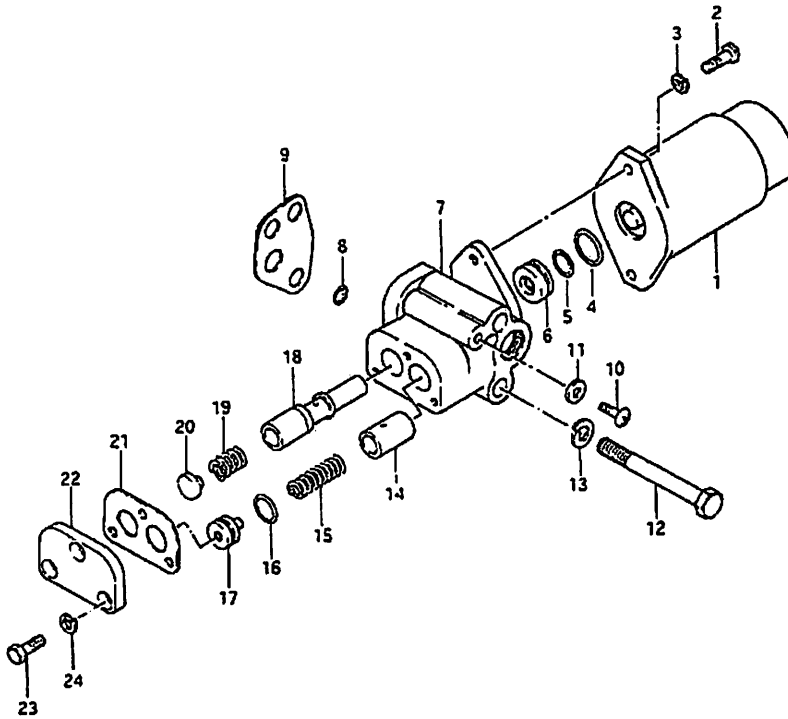

Fig: 143 Dump Truck Option 4WD
Solenoid Control Valve Components

FAB

Fig: 143 Dump Truck Option 4WD
Solenoid Control Valve Components

Item	Part #	Description	Model & Quantity	
			Truck	Van
22	97371-79340	Cover	1	
23	01107-06207	Bolt	3	
24	08321-21067	Lock Washer	3