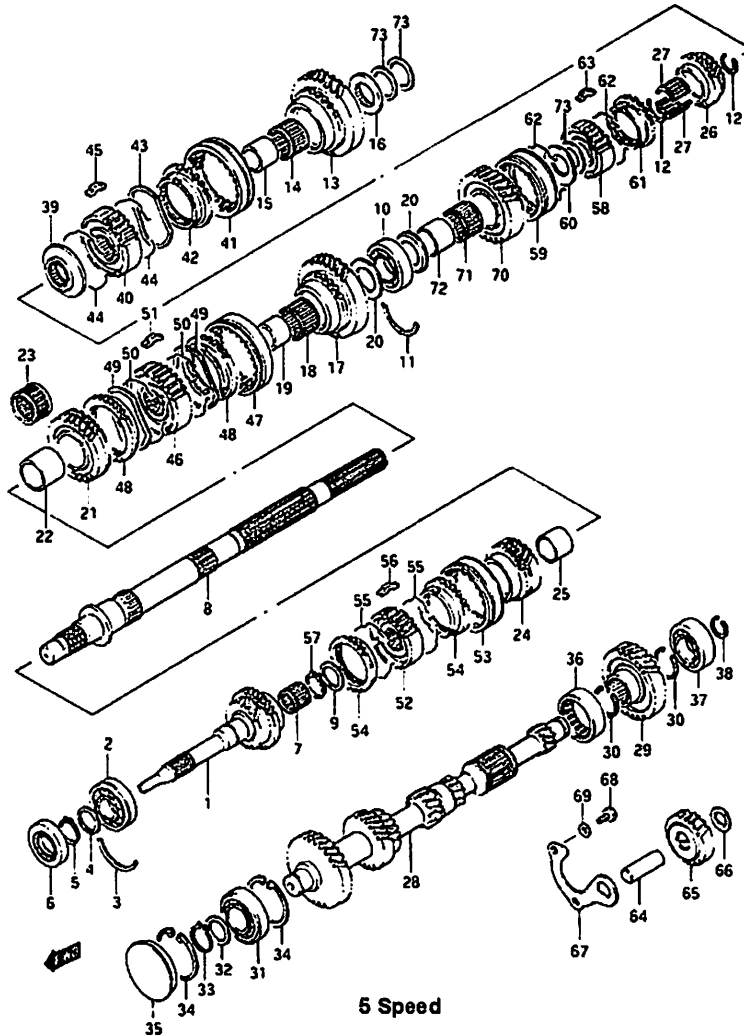

Fig: 51 Driveline Components
Transmission Internal Components: 5 Speed

Fig: 51 Driveline Components
Transmission Internal Components: 5 Speed

Fig: 51 Driveline Components
Transmission Internal Components: 5 Speed

Item	Part #	Description	Model & Quantity	
			Truck	Van
1-1	24110-85412	Shaft: Input: Non-Turbo	1	1
1-2	24110-85421	Shaft: Input: Turbocharged		1
2	09262-20097	Bearing: 20x47x14	2	2
3	09390-47002	C-Ring	1	1
4	08211-20281	Washer: T:1.0	1	1
5	08331-11209	C-Clip	1	1
6	09283-20028	Oil Seal	1	1
7	09263-17014	Bearing: 17.5x22x15.8	1	1
8	24121-85461	Main Shaft	1	1
9	09160-21011	Washer	1	1
10	08163-62050	Bearing	1	1
11	09390-52003	C-Ring	1	1
12	09380-22010	Snap Ring	2	2
13	24201-85460	Gear: Main Shaft Extra Low	1	1
14	09263-30031	Bearing: 30x35x26.8	1	1
15	09300-25025	Bushing	1	1
16	09167-25018	Washer	1	1
17	24211-85411	Gear: Main Shaft Low	1	1
18	09263-30031	Bearing: 30x35x26.8		1
19-1	09300-25025	Bushing		1
19-2	09300-25026	Bushing	1	1