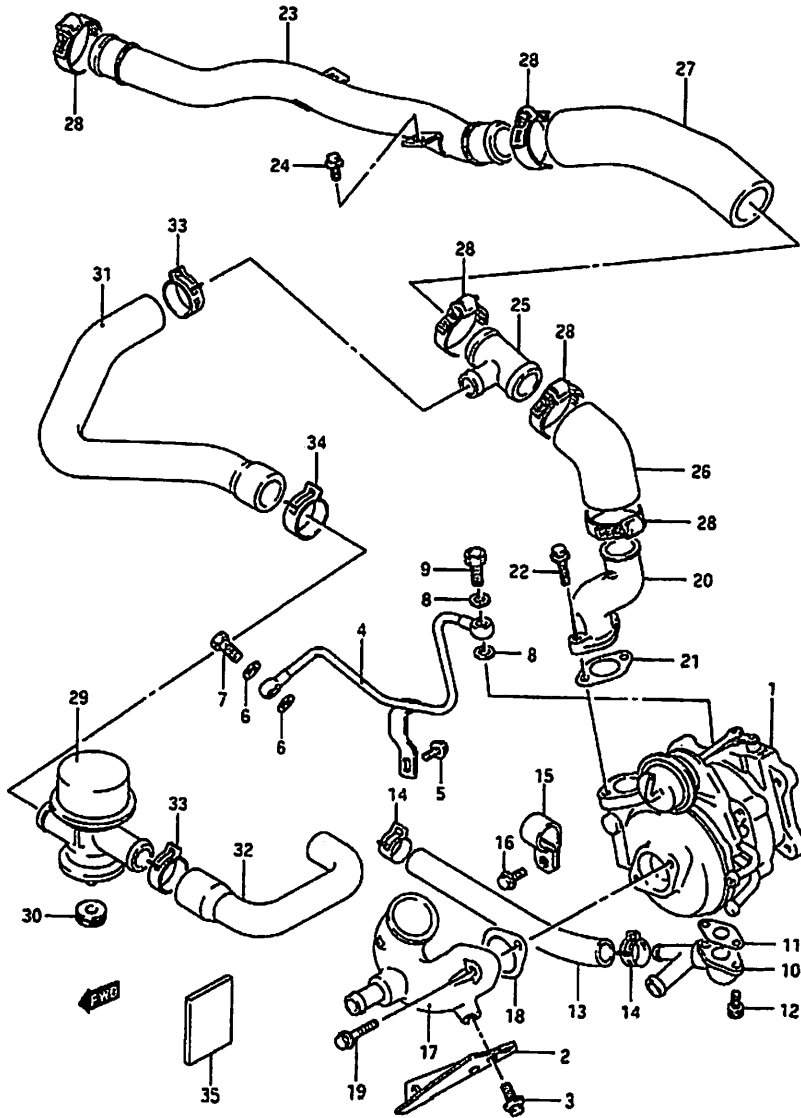

**Fig: 30 Engine Group
Turbocharger System: Type 2.**

Fig: 30 Engine Group
Turbocharger System: Type 2.

**Fig: 30 Engine Group
Turbocharger System: Type 2.**

Item	Part #	Description	Model & Quantity	
			Truck	Van
22	01107-06253	Bolt		2
23	13970-85550	Pipe: Outlet		1
24	01537-06102	Bolt		2
25	13963-85560	Pipe: Outlet Hose		1
26	09402-43501	Clamp		5
27	13964-85560	Hose: Outlet		1
28	09402-43501	Clamp		5
29	#18119-85550	Bypass Valve		1
30	09320-08013	Grommet		1
31	18472-85550	Inlet Hose: Bypass Valve		1
32	18473-85550	Outlet Hose: Bypass Valve		1
33	09401-26402	Clamp		2
34	09401-30402	Clip		1
35	18476-85550	Cushion Sheet: Outlet Hose		1