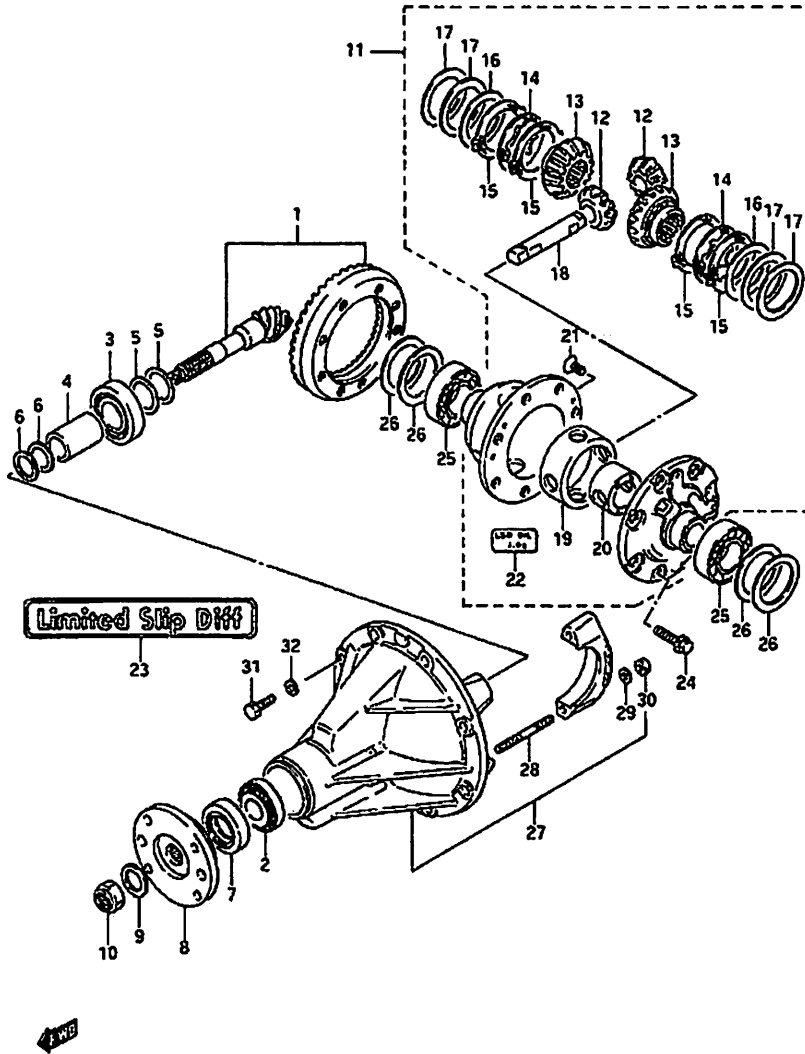

Fig: 59 Driveline Components
Rear Differential Gears: Limited Slip Diff

Fig: 59 Driveline Components
Rear Differential Gears: Limited Slip Diff

Fig: 59 Driveline Components
Rear Differential Gears: Limited Slip Diff

Item	Part #	Description	Model & Quantity	
			Truck	Van
9-2	09160-19010	Washer: Type 2 19x32x3.2	1	
10-1	09159-16003	Nut: Type 1	1	
10-2	09159-18003	Nut: Type 2	1	
11	27400-79812	LSD Components	1	
12	27331-82000	Pinion Gear	2	
13	27341-79402	Gear: Differential	2	
14	27432-79410	Plate: Inner	2	
15	27433-79410	Plate: Outer	4	
16	27434-79410	Spring: LSD Clutch	2	
17-1	27435-79410	Shim: LSD: Clutch: T:0.5	1~3	
17-2	27436-79410	Shim: LSD: Clutch: T:0.6	0~2	
17-3	27437-79410	Shim: LSD: Clutch: T:0.7	0~2	
17-4	27438-79410	Shim: LSD: Clutch: T:0.8	0~2	
17-5	2743979410	Shim: LSD: Clutch: T:0.9	0~2	
18	27351-79411	Shaft: Pinion	1	
19	27356-79410	Ring: Pinion Shaft	1	
20	27357-79410	Retainer: Shaft	1	
21	27429-79410	Screw: LSD	2	
22	27912-77200	Emblem: Oil Capacity	1	
23	27911-79400	Emblem: LSD	1	
24	09103-10215	Bolt	8