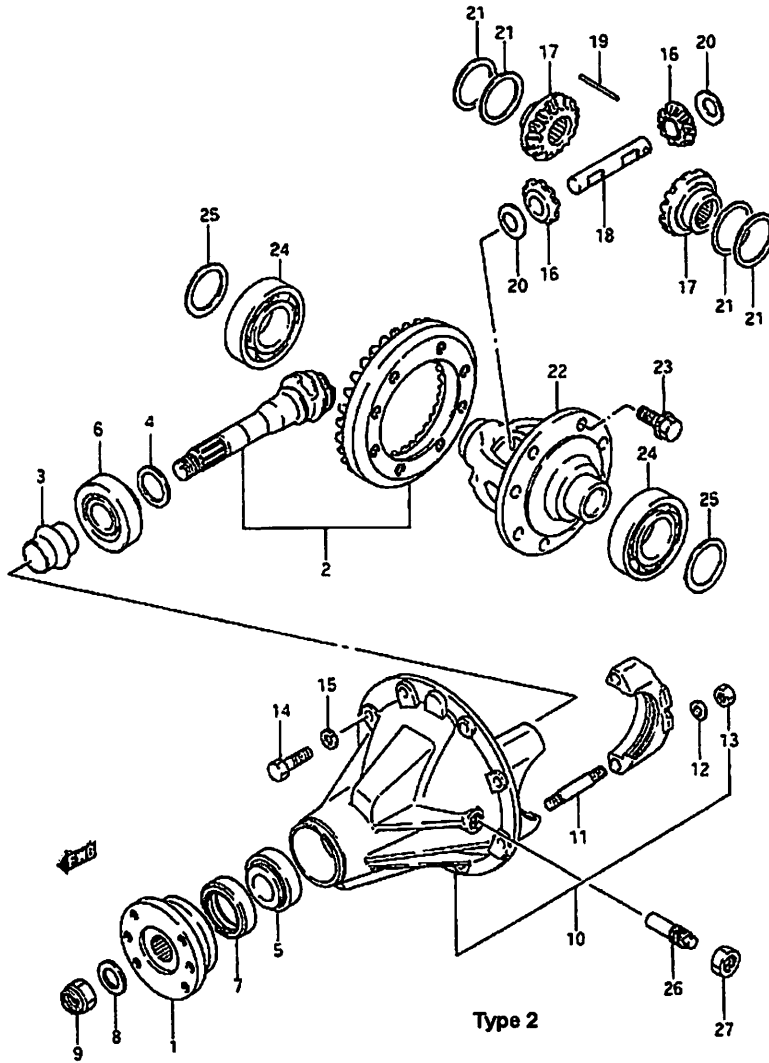

Fig: 62 Driveline Components
Rear Differential Gears: Turbocharged Type 2

Fig: 62 Driveline Components
Rear Differential Gears: Turbocharged Type 2

Fig: 62 Driveline Components
Rear Differential Gears: Turbocharged Type 2

Item	Part #	Description	Model & Quantity	
			Truck	Van
26	27322-80700	Bolt: Gear Thrust		1
27	08310-21146	Nut		1