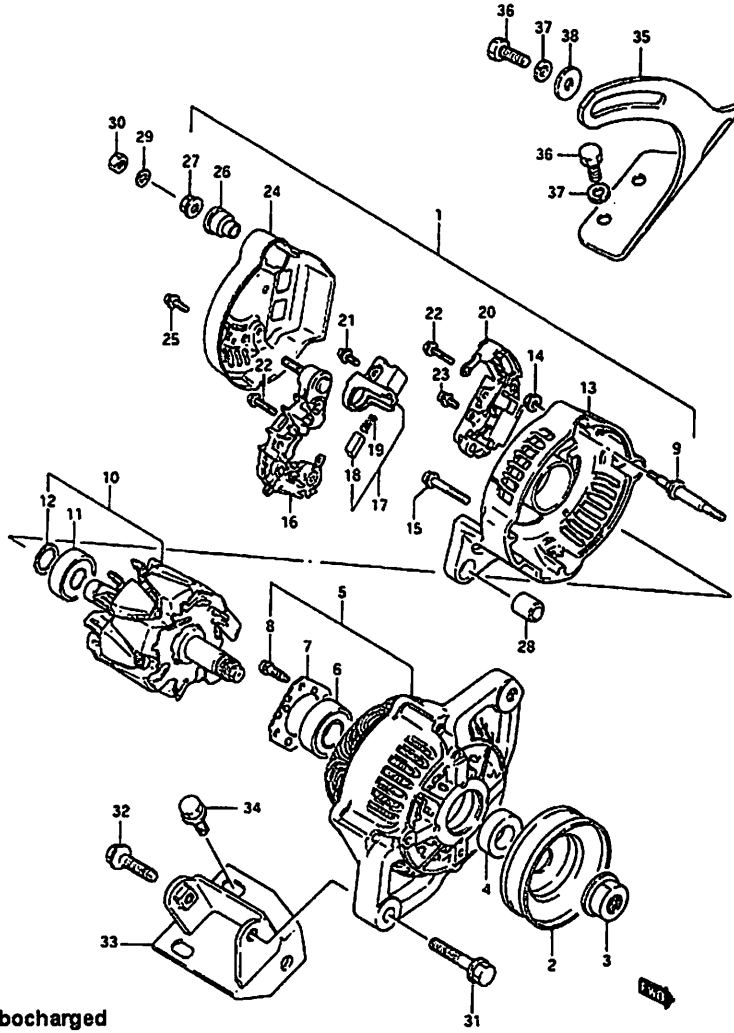

Fig: 75 Electrical Components
Alternator: Turbocharged

Fig: 75 Electrical Components

Alternator: Turbocharged

Item	Part #	Description	Model & Quantity	
			Truck	Van
1	#31400-85250	Alternator: Denso		1
2	#31171-71310	Pulley		1
3	#31775-85250	Nut		1
4	#31792-85250	Spacer		1
5	#31580-85250	Main Body assembly		1
6	#31582-82610	Bearing		1
7	#31585-85250	Retainer: Bearing		1
8	#31586-85250	Screw		4
9	#31587-85250	Stud Bolt		2
10	#31710-85250	Rotor Assembly		1
11	#31612-51A20	Bearing		1
12	#31613-82610	Cover: Bearing		1
13	#31611-85250	Rear Housing		1
14	08310-11058	Nut		2
15	#31651-85251	Bolt		2
16	#31621-85250	Rectifier		1
17	#31656-85250	Holder: Brush		1
18	#31631-82610	Brush		2
19	#31635-82610	Spring: Brush		2
20	#32500-85250	Regulator		1
21	#31516-85250	Screw		6