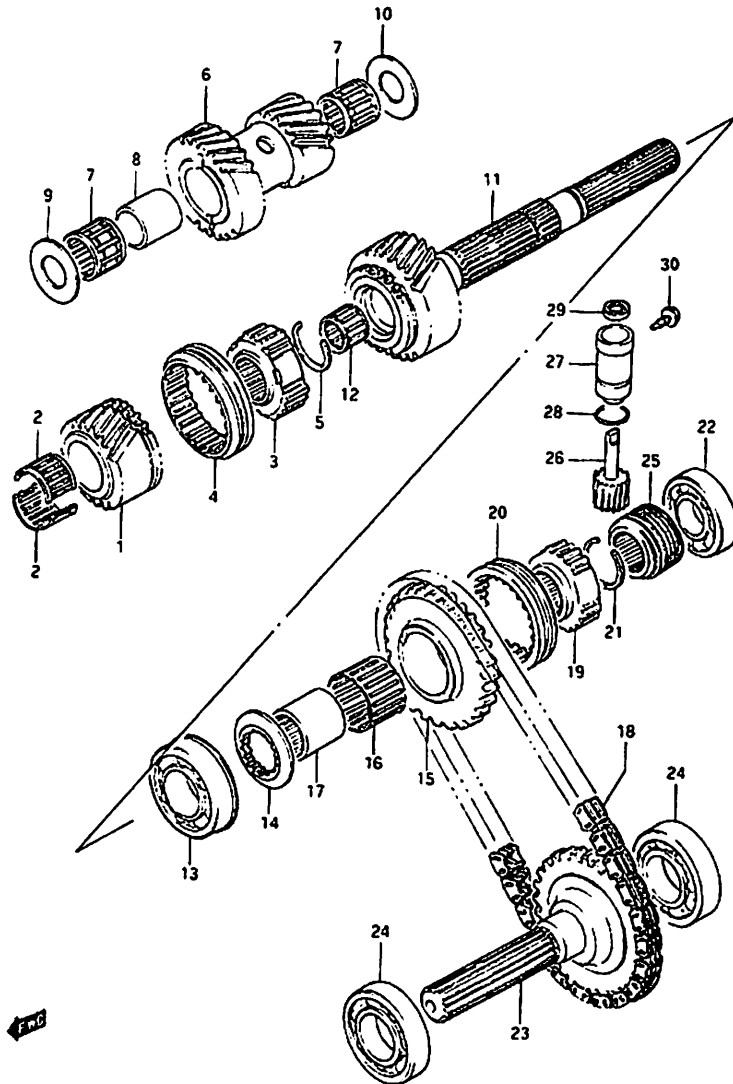

Fig: 63 Driveline Components
Transfer Gear Components: 4-Speed

Fig: 63 Driveline Components
Transfer Gear Components: 4-Speed

Fig: 63 Driveline Components
Transfer Gear Components: 4-Speed

Item	Part #	Description	Model & Quantity	
			Truck	Van
1	29211-85411	Gear: Transfer: Input	1	
2	09263-22044	Bearing	2	
3	29231-85411	Hub: Reduction Clutch	1	
4	29241-85400	Sleeve	1	
5	09380-25011	Snap Ring	1	
6	29121-85411	Gear: Transfer Counter	1	
7	09263-20059	Bearing	2	
8	09180-20099	Spacer	1	
9-1	08211-20385	Washer	1	
9-2	09160-20062	Washer: 20x38x4 DB71T-106258~	1	
10	09160-17037	Washer	1	
11	29141-85412	Shaft: Output: Rear	1	
12	09263-17014	Bearing: 17.5x22x15.8	1	
13	08173-62050	Bearing	1	
14	09167-25018	Washer	1	
15	29221-85411	Sprocket: Drive	1	
16	09263-30031	Bearing: 30x35x26.8	1	
17	09319-25001	Bushing	1	
18	29225-85400	Chain: Drive	1	
19	29232-85411	Hub: Front Drive Clutch	1