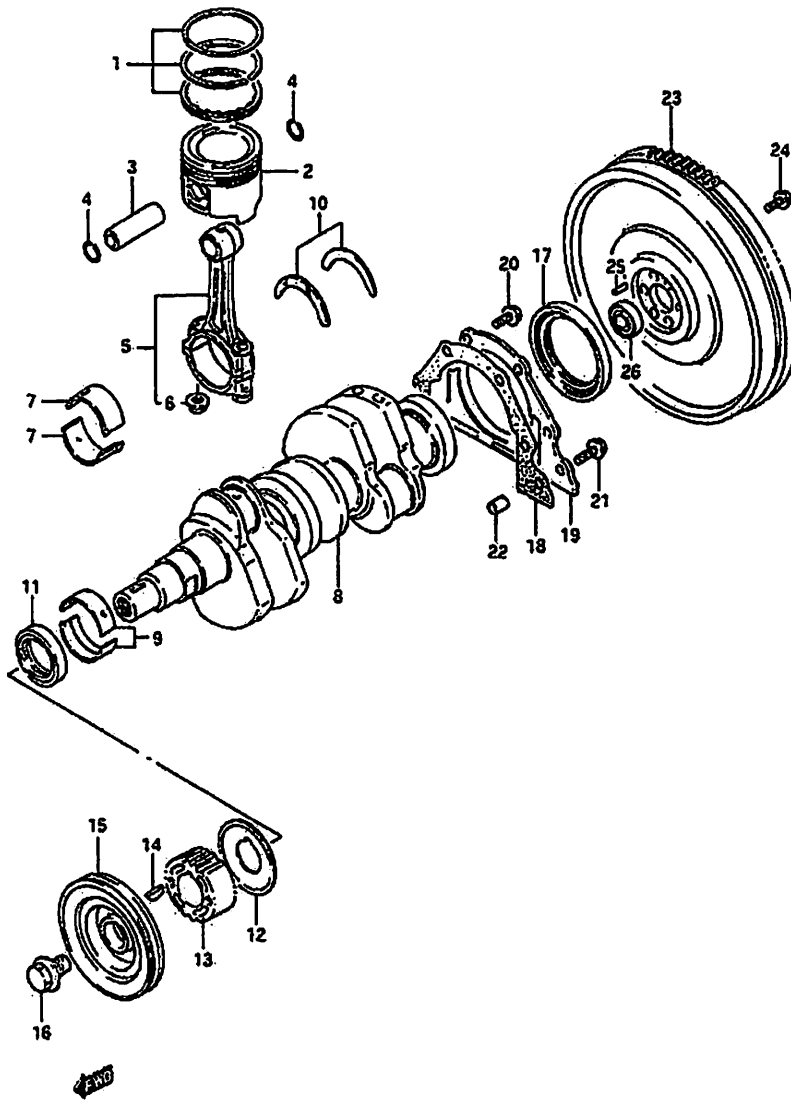

Fig: 9 Engine Group
Crankshaft & Piston Components: Turbocharged

Fig: 9 Engine Group
Crankshaft & Piston Components: Turbocharged

Fig: 9 Engine Group
Crankshaft & Piston Components: Turbocharged

Item	Part #	Description	Model & Quantity	
			Truck	Van
9-3	12300-54810-050	Crankshaft Bearing Set US: 0.50 T:2.25		1
10-1	12300-78830	Bearing Set: Thrust STD T:2.5		1
10-2	12300-78830-012	Bearing Set: Thrust US: 0.125 T:2.563		1
10-3	12300-78830-025	Bearing Set: Thrust US: 0.25 T:2.625		1
11	09283-32026	Crankshaft Front Oil Seal		1
12	12635-73001	Guide: Timing Belt		1
13	12631-84000	Crankshaft Timing Belt Pulley		1
14	08341-31059	Key: Crankshaft		1
15	12611-77101	Pulley: V-Belt: Crankshaft		1
16	09103-12002	Bolt: 12x20		1
17	09283-60005	Seal: rear: Crankshaft		1
18	11349-73003	Gasket: rear Oil Seal Housing		1
19	11341-73001	Housing: Oil Seal: Rear		1
20	01517-06203	Bolt		4
21	01517-06253	Bolt		2
22	04211-09109	Knock Pin: H:20		2
23	12620-79223	Flywheel		1
24	09103-10097	Bolt		6