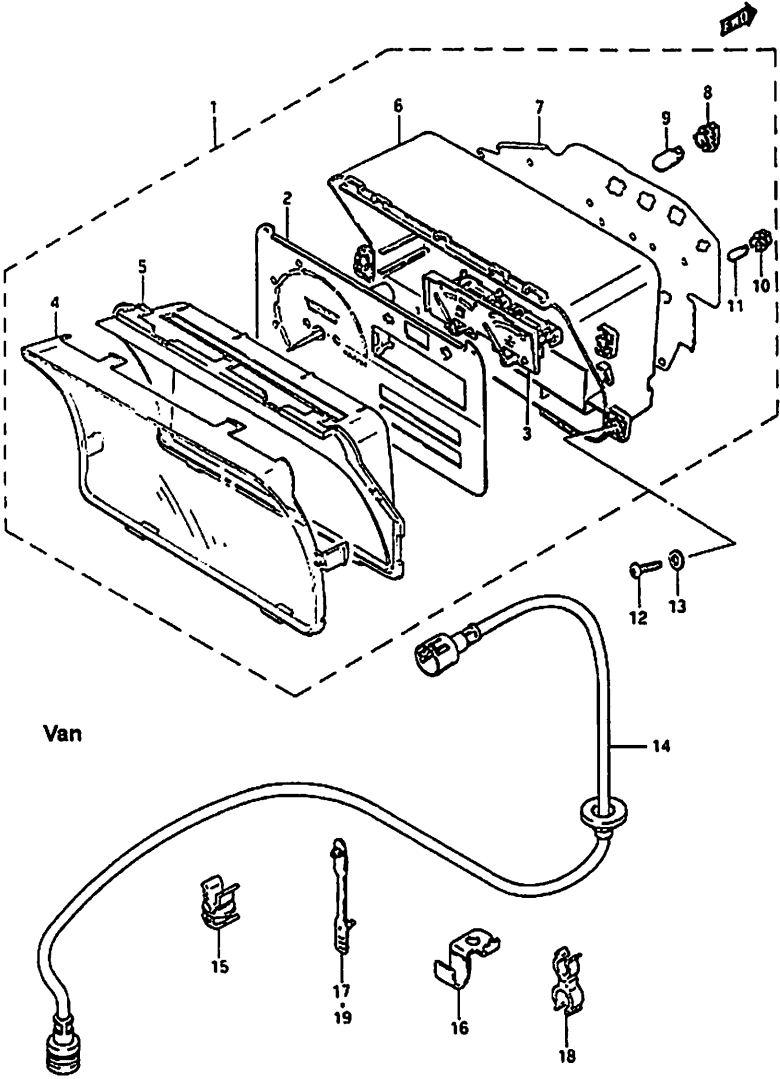

Fig: 82 Electrical Components
Speedometer & Cable: Van

Fig: 82 Electrical Components

Speedometer & Cable: Van

Fig: 82 Electrical Components
Speedometer & Cable: Van

Item	Part #	Description	Model & Quantity	
			Truck	Van
1	3400-85120	Speedometer Assembly		1
2	34120-85120	Face Plate		1
3	34320-85020	Fuel/Temp Gage Unit		1
4	34112-84000	Clear Face		1
5	34111-84000	Visor Cover Plate		1
6	34151-85120	Case		1
7	34152-85020	Printer Circuit: Rear		1
8	#34173-64010	Socket		4
9	*09471-12028	Bulb: 12V 3.4W: WB125		4
10	34174-82100	Socket		5
11	*09471-12055	Bulb 12V 1.4W		5
12	03511-05168	Screw		4
13	08322-21057	Washer		4
14	34910-85400	Cable: Speedometer		1
15	09403-07306	Clamp		3
16	09403-12311	Clamp		1
17	09407-05405	Clamp L:103		1
18	09408-00078	Clamp		1
19	09407-05405	Clamp L:103		1