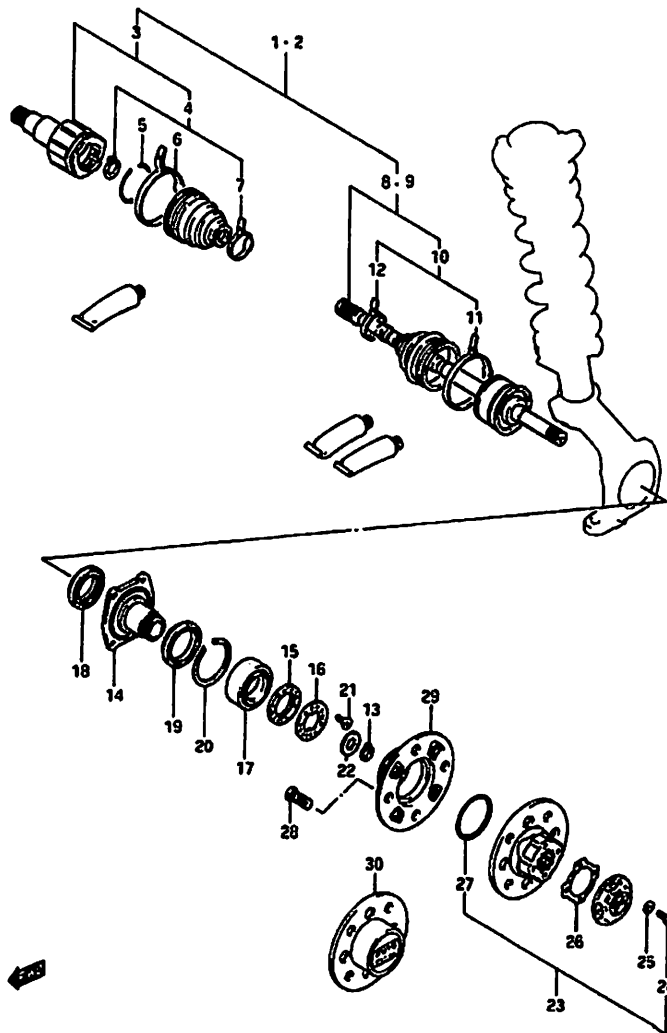

Fig: 100 Suspension, Axle, and Brake Components
Front Axle Components: Disk

Fig: 100 Suspension, Axle, and Brake Components
Front Axle Components: Disk

Fig: 100 Suspension, Axle, and Brake Components
Front Axle Components: Disk

Item	Part #	Description	Model & Quantity	
			Truck	Van
22	08211-22362	Washer	2	2
23	43810-85401	Hub: Locking	2	2
24	43814-85400	Bolt: Locking Hub	4	4
25	43843-85400	Washer: Hub	8	8
26	43813-85400	Gasket: Hub	2	2
27-1	43842-85400	O-Ring: Type 1	2	2
27-2	43842-85401	O-Ring: Type 2	2	2
28	09119-12007	Stud Bolts: Wheel Mounting 12x34mm	8	8
29	43421-85400	Hub: Front Wheel	2	2
30-1	43801-85410	Hub Cap: White	2	2
30-2	43801-85420	Hub Cap: Silver	2	2