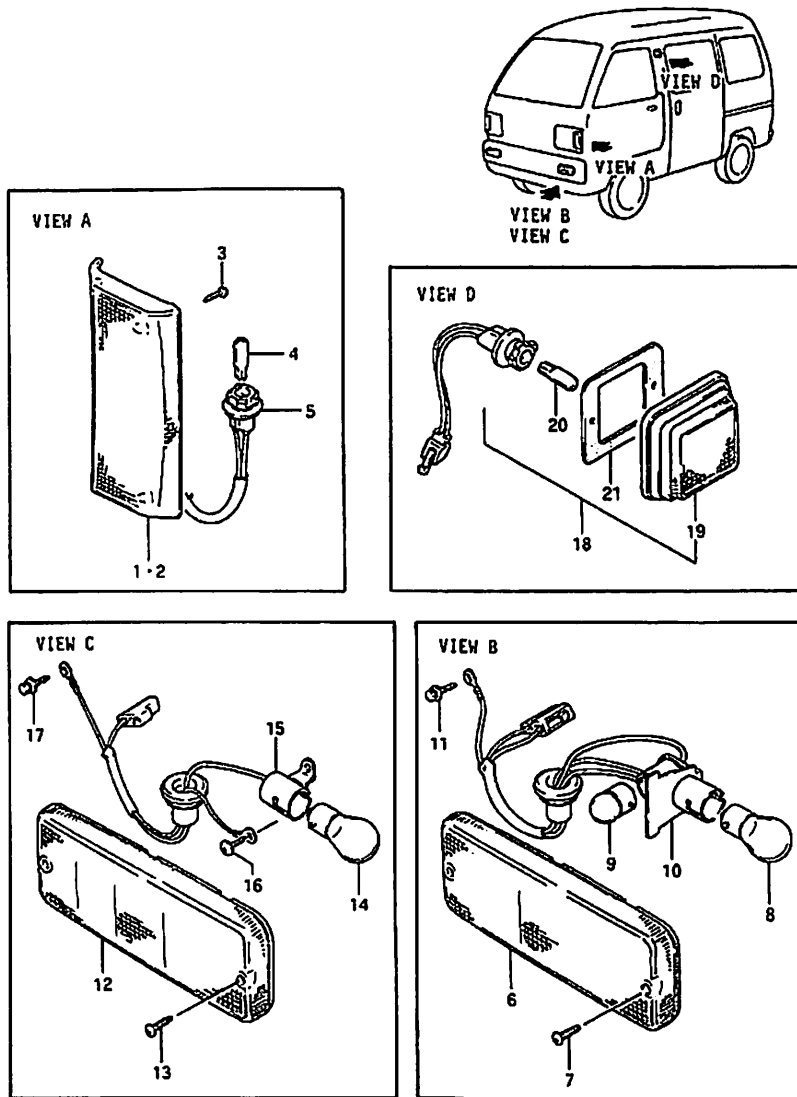

**Fig: 85 Electrical Components
Front Turn Signal & Running Lamps**

Fig: 85 Electrical Components
Front Turn Signal & Running Lamps

**Fig: 85 Electrical Components
Front Turn Signal & Running Lamps**

Item	Part #	Description	Model & Quantity	
			Truck	Van
1	36112-85000	Lens: Front Positioning: Right	1	1
2	36132-85000	Lens: Front Positioning Left	1	1
3	09132-03005	Screw	4	4
4	#09471-12076	Bulb: 12V 5W	2	2
5	36118-85000	Socket: Positioning Lamp	2	2
6	35612-85000	Lens: Combination Lamp	2	2
7	03512-04259	Screw	4	4
8	#09471-12056	Bulb: 12V 21W	2	2
9	#09471-12058	Bulb: 12V 5W	2	2
10	35618-85000	Socket: Combination Lamp	2	2
11	09115-06001	Bolt	2	2
12	35612-85030	Lens: Turn Signal	2	2
13	03512-04259	Screw	4	4
14	#09471-12056	Bulb: 12V 21W	2	2
15	35618-85030	Socket: Turn Signal	2	2
16	03511-04166	Screw	4	4
17	09115-06001	Bolt	2	2
18	36410-85000	Lamp Assembly: Side Turn Signal	2	2
19	36420-85000	Lens: Side Turn Signal	2	2
20	#09471-12076	Bulb: 12V 5W	2	2
21	36413-85000	Base Gasket	2	2