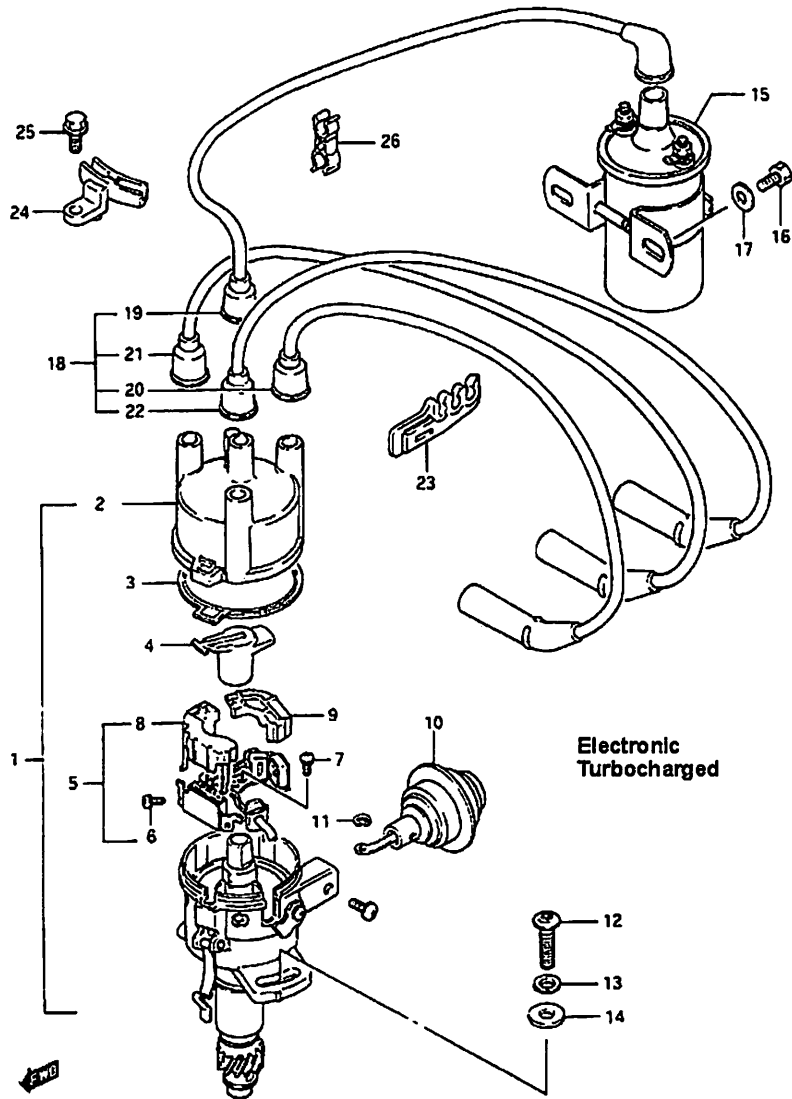

Fig: 78 Electrical Components
D Distributor & Coil Components: Turbocharged

Fig: 78 Electrical Components
D Distributor & Coil Components: Turbocharged

Fig: 78 Electrical Components
D Distributor & Coil Components: Turbocharged

Item	Part #	Description	Model & Quantity	
			Truck	Van
15-1	#33410-84111	Ignition Coil		1
15-2	#33410-85560	Ignition Coil		1
16	01107-06126	Bolt		2
17	09160-06019	Washer		2
18-1	33700-85550	Plug Wire Set: Type 1		1
18-2	33700-85561	Plug Wire Set: Type 2		1
19-1	33710-85550	Coil Wire: No.1 Type 1		1
19-2	33710-85560	Coil Wire: No.1 Type 2		1
20	33730-85551	Plug Wire: No.2		1
21	33740-85551	Plug Wire: No.3		1
22	33750-85551	Plug Wire: No.4		1
23	33881-82011	Wire Guide		3
24	33881-85551	Wire Guide: Type 1		1
25	01517-06166	Bolt		1
26	09408-00078	Wire Clip		1