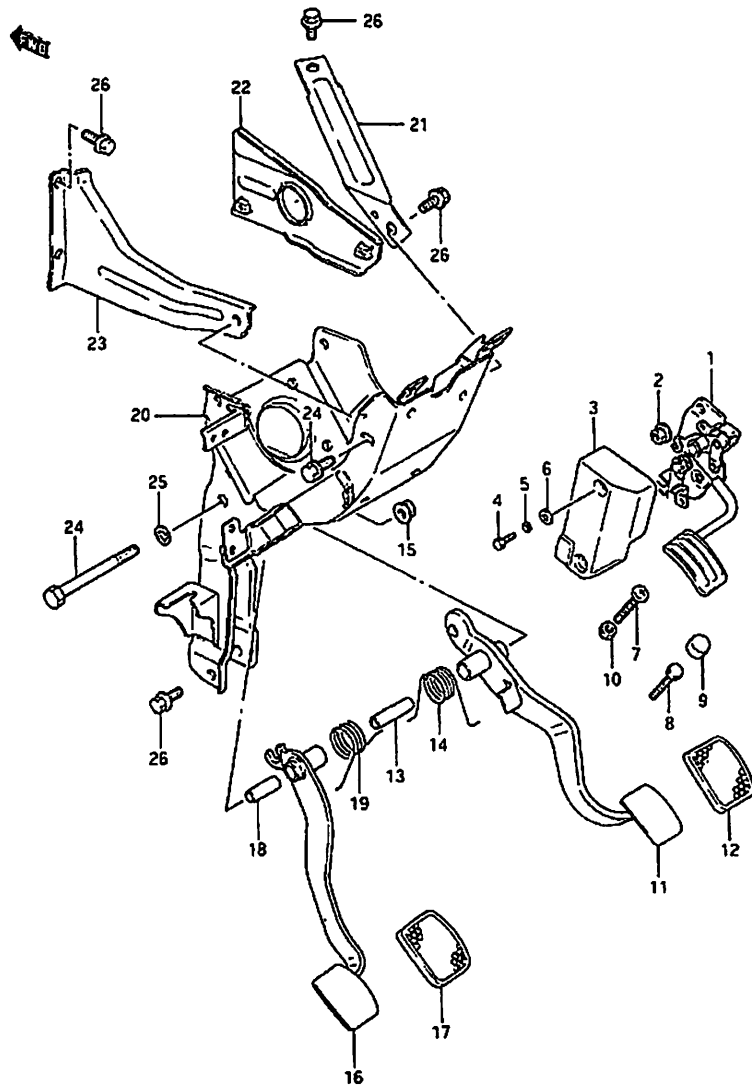

**Fig: 108 Suspension, Axle, and Brake Components
Pedal Components**

Fig: 108 Suspension, Axle, and Brake Components
Pedal Components

**Fig: 108 Suspension, Axle, and Brake Components
Pedal Components**

Item	Part #	Description	Model & Quantity	
			Truck	Van
22	49743-85011	Bracket: Support: Right	1	1
23	49742-85010	Bracket: Support: Light	1	1
24	09100-10069	Bolt: 10x96	1	1
25	08322-11106	Washer	1	1
26	01517-08126	Bolt	10	10