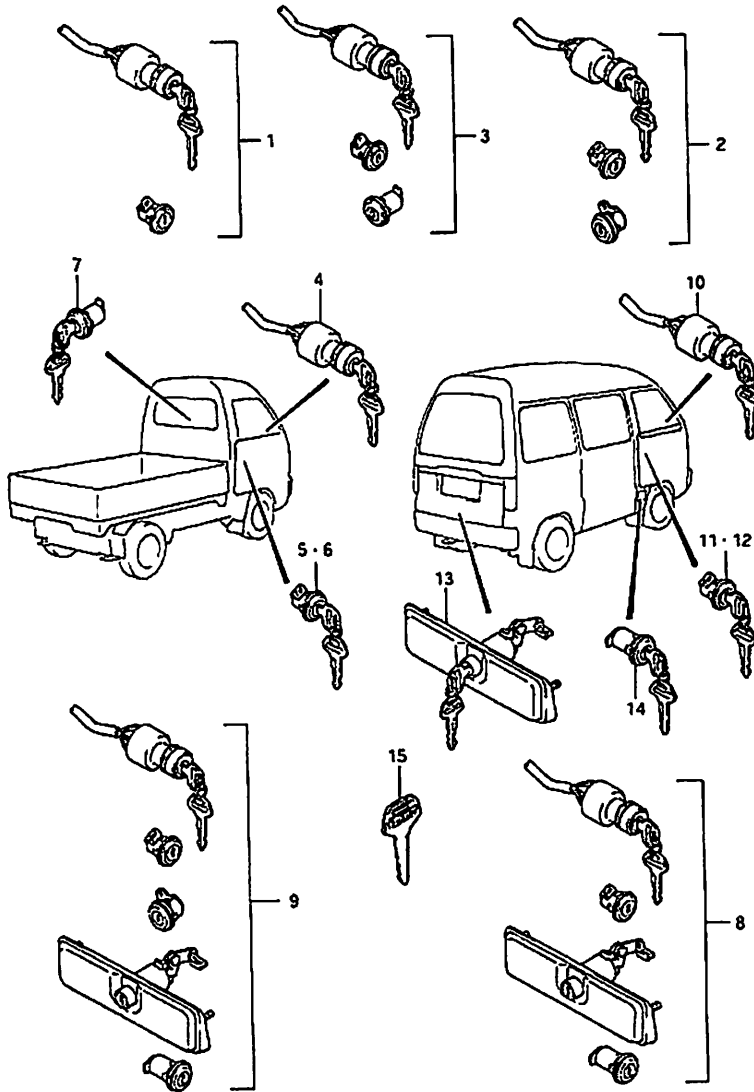

**Fig: 92 Electrical Components
Lock & Key Components**

Fig: 92 Electrical Components
Lock & Key Components

**Fig: 92 Electrical Components
Lock & Key Components**

Item	Part #	Description	Model & Quantity	
			Truck	Van
1	77401-79821	Lock Set: A	1	
2	77400-79891	Lock Set: C	1	
3	77401-85810	Lock Set: Agriculture Option	1	
4	37110-82000	Switch: Ignition	1	
5	77400-70812	Cylinder Set: Door Lock	1	
6	77400-70832	Cylinder Set: Door: Left	1	
7	93150-85000	Tool Lock Key: Option	1	
8	37100-85810-35R	Lock Set: Black		1
9	37100-85831	Lock Set		1
10	37110-82000	Switch: Ignition		1
11	77400-70812	Cylinder Set: Door Lock		1
12	77400-70832	Cylinder Set: Door: Left		1
13-1	82500-85811-35R	Cylinder Set: Back Door: Black		1
13-2	82500-85822	Cylinder Set: Back Door		1
14	89300-85811	Fuel Door Lock Set		1
15	37145-70010	Key: Blank	1	1