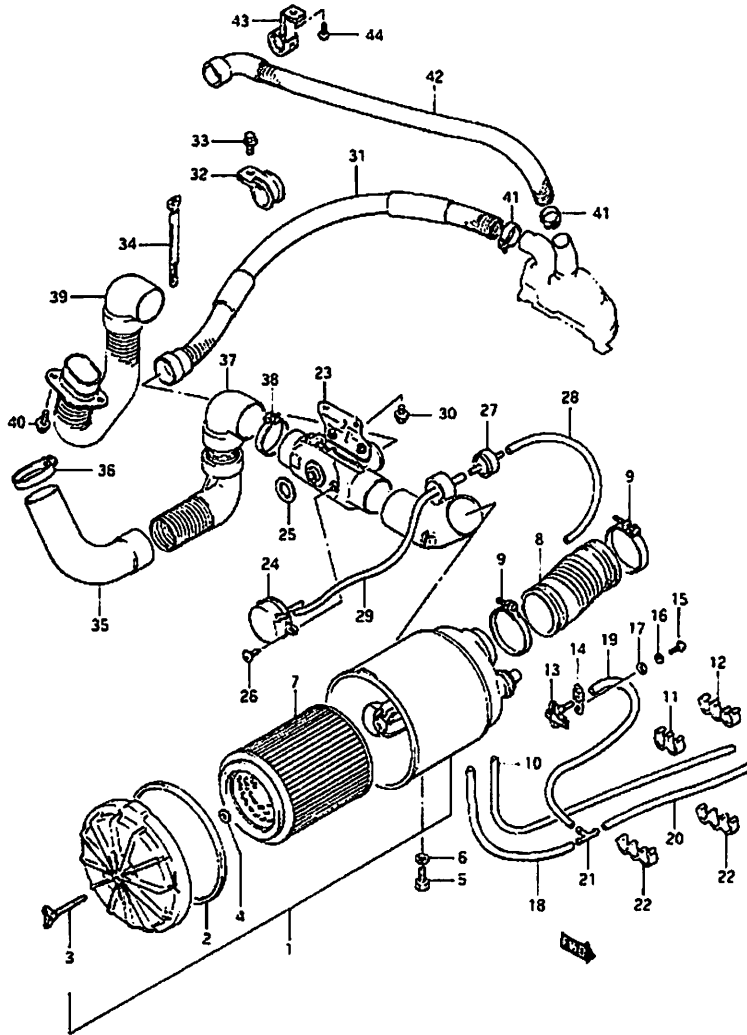

Fig: 23 Engine Group
Air Cleaner: Every Van: Heavy Duty

Fig: 23 Engine Group
Air Cleaner: Every Van: Heavy Duty

Fig: 23 Engine Group
Air Cleaner: Every Van: Heavy Duty

Item	Part #	Description	Model & Quantity	
			Truck	Van
20	09358-35754-260	Vacuum Hose: 3.5x7.5		1
21	09367-04002	Joint: #-Way		1
22	09408-00034	Clip		2
23	13740-85521	Air Valve Assembly		1
24	13748-85510	Actuator Valve		1
25	13746-85000	Gasket: Actuator		1
26	03141-05108	Screw		1
27	18480-74020	Valve: Vacuum Restrictor		1
28	09343-03101	Vacuum Hose: 3.5x7.5		1
29	09343-03101	Vacuum Hose: 3.5x7.5		1
30	01517-06103	Bolt		2
31	13840-85530	Hose: Warm Air		1
32	09403-34403	Clamp		1
33	01517-06103	Bolt		1
34	13896-85000	Clamp: Warm Air		1
35	13871-85500	Joint: Inlet Air Valve		1
36	09402-48309	Clamp		1
37	13870-85500	Hose: Cool Air		1
38	09402-54309	Clamp		1
39	13870-85511	Valve: Cool Air		1
40	01517-06103	Bolt		2