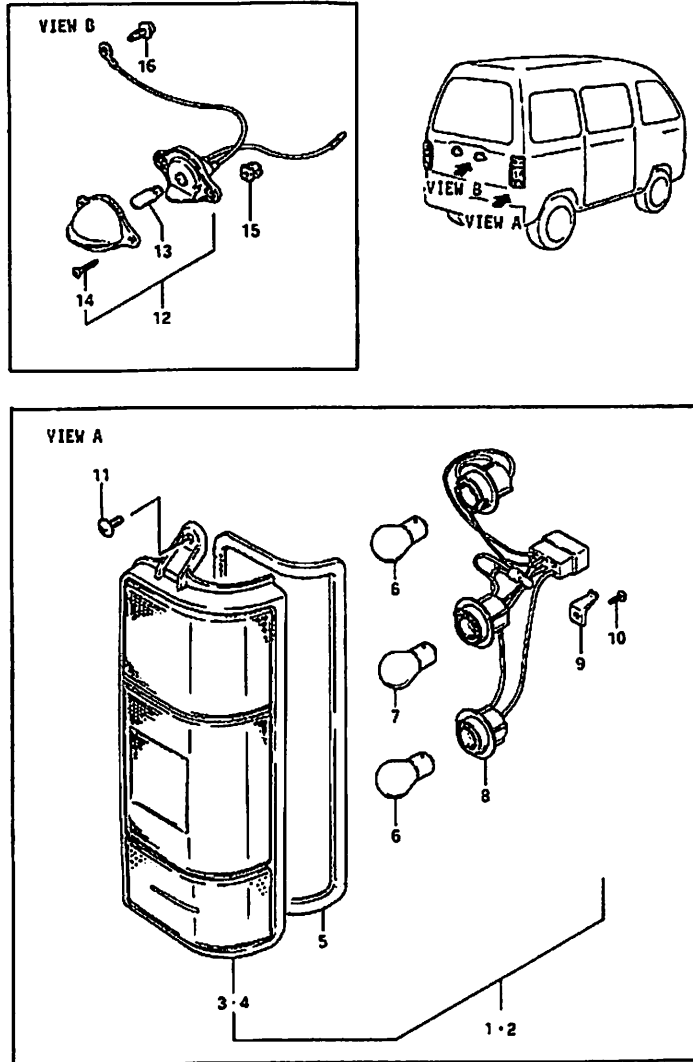

Fig: 88 Electrical Components
Rear Lamps: Van

Fig: 88 Electrical Components
Rear Lamps: Van

Fig: 88 Electrical Components
Rear Lamps: Van

Item	Part #	Description	Model & Quantity	
			Truck	Van
1	35603-85502	Combination Lamp: Right		1
2	35604-85502	Combination Lamp: Right		1
3	35650-85501	Lens: Right		1
4	35670-85501	Lens: Left		1
5	35653-85500	Gasket: Lens		2
6	#09471-12056	Bulb: 12V 21W		4
7	#09471-12057	Bulb: 12V 21/5W		2
8	35658-85500	Socket		2
9	35659-85500	Bracket		2
10	03211-04106	Screw		2
11	02142-05124	Screw		2
12	35910-80001	Lamp: License		2
13	#09471-12076	Bulb: 12V 5W		2
14	03111-04165	Screw		4
15	09148-04021	Nut		4
16	09139-05028			1