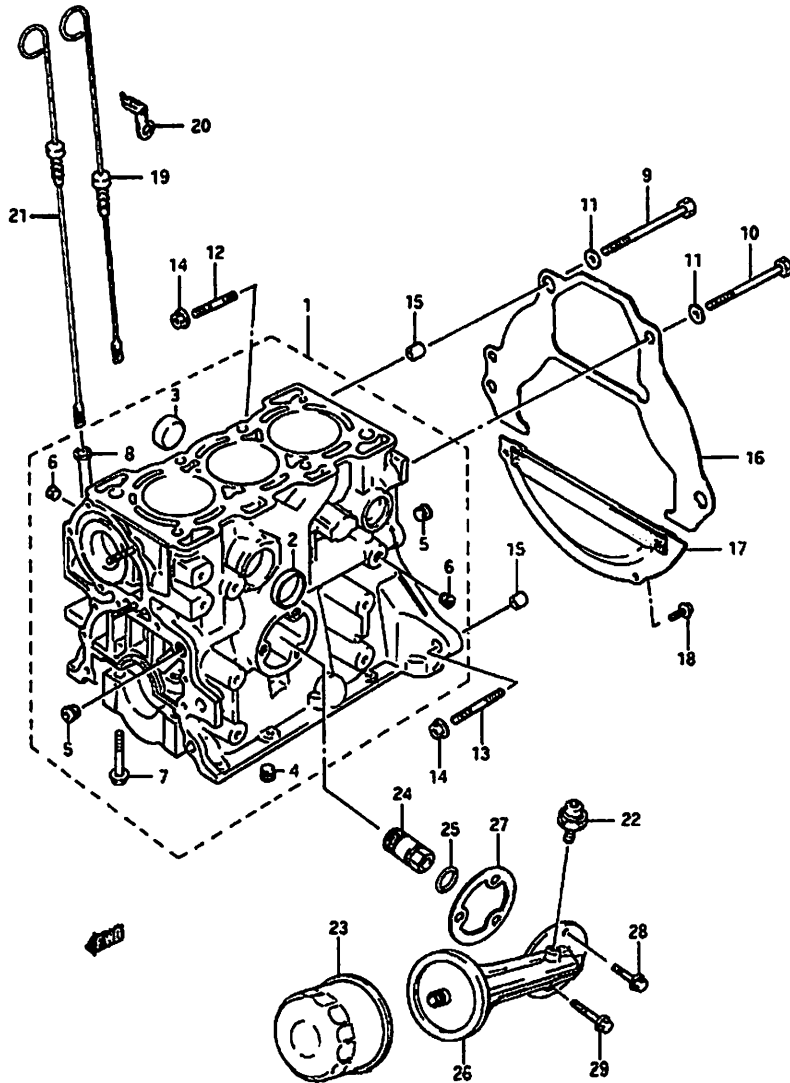

Fig: 4 Engine Group
Engine Cylinder Block

Fig: 4 Engine Group
Engine Cylinder Block

Fig: 4 Engine Group
Engine Cylinder Block

Item	Part #	Description	Model & Quantity	
			Truck	Van
1-1	11200-85403	Block: Cylinder VIN: 11200 to 85402	1	1
1-2	11200-85551	Block: Cylinder Type 1 Turbo 13930 to 85553		1
1-3	11200-85554	Block: Cylinder Type 2 Turbo 11200 to 85553		1
2	09241-30002	Plug: OD 30	1	1
3	09241-20002	Plug: OD 20 H:6	1	1
4	09246-06001	Plug: 1/4PT	1	1
5	09246-06002	Plug: 1/4PT	2	2
6	09246-05003	Plug: 1/8PT	2	2
7	09103-10022	Bolt: 10x54	8	8
8	11219-85550	Guide: Oil Gage: Turbo		1
9	09103-10204	Bolt: 10x118	1	1
10	09103-10203	Bolt: 10x113	1	1
11	08322-11103	Washer	2	2
12	01421-10353	Stud Bolt	1	1
13	01421-10403	Stud Bolt	1	1
14	08316-16103	Nut	2	2
15	09206-13011	Knock Pin	2	2