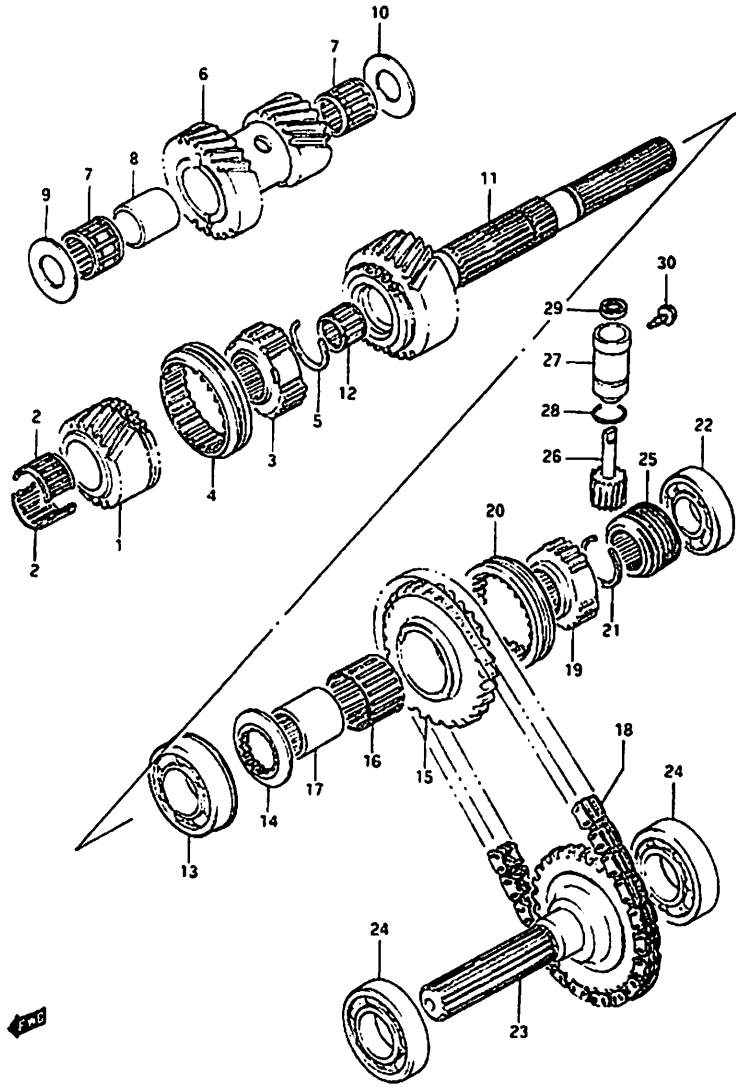

Fig: 63 Driveline Components
Transfer Gear Components: 4-Speed

Fig: 63 Driveline Components
Transfer Gear Components: 4-Speed

Fig: 63 Driveline Components
Transfer Gear Components: 4-Speed

Item	Part #	Description	Model & Quantity	
			Truck	Van
20	29241-85400	Sleeve	1	
21	09380-25011	Snap Ring	1	
22	09262-20073	Bearing: 20x52x15	1	
23	29151-85411	Shaft: Output: Front	1	
24	08113-62057	Bearing	2	
25	26121-85411	Gear: Speed Drive NT:3	1	
26-1	26131-85410	Gear: Speed: Driven NT:19	1	
26-2	26131-85460	Gear: Speed: Driven NT:19 DB71T-183251~	1	
26-3	26131-85460	Gear: Speed: Driven NT:20 ~DB71T-183250	1	
27	29431-80003	Case: Speedometer Gear	1	
28	09280-19001	O-Ring	1	
29	09282-08001	Oil Seal	1	
30	09128-06032	Screw	1