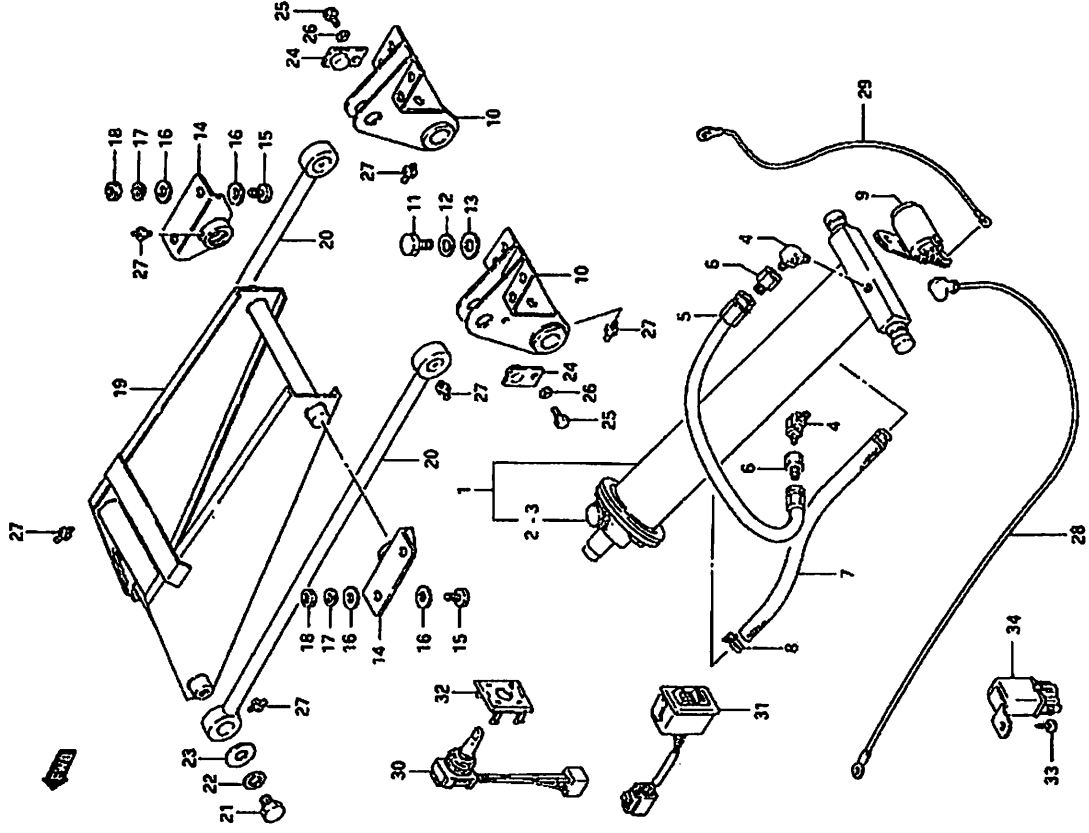

**Fig: 141 Dump Truck Option 4WD
Cylinder and Lift Components**

Item	Part #	Description	Model & Quantity	
			Truck	Van
1	97100-85950	Cylinder Assembly	1	
2	97100-79810	Seal Set: Cylinder	1	
3	97154-79340	Plug: Oil Filler	1	
4	97131-79340	Elbow: Cylinder	2	
5	97110-79340	Pipe: High Pressure	1	
6	97132-79340	Nipple: Adapter	1	
7	97120-79340	Line: Low Pressure	1	
8	09400-16301	Clamp	2	
9	97310-79340	Starter Relay	1	
10	97410-79340	Bracket: Cylinder	1	
11	01107-10206	Bolt	12	
12	08321-21106	Lock Washer	12	
13	08322-11106	Washer	12	
14	97420-79340	Bracket: Body Mount	2	
15	01107-08206	Bolt	4	
16	08322-11086	Washer	4	
17	08321-21086	Lock Washer	4	
18	08316-36086	Nut	4	
19	97730-85950	Triple Arm Assembly	1	
20	97430-79340	Rod: Arm Assembly	2	
21	01107-10256	Bolt	2	

Fig: 142 Dump Truck Option 4WD
Hydraulic Motor Pump

Fig: 141 Dump Truck Option 4WD
Cylinder and Lift Components