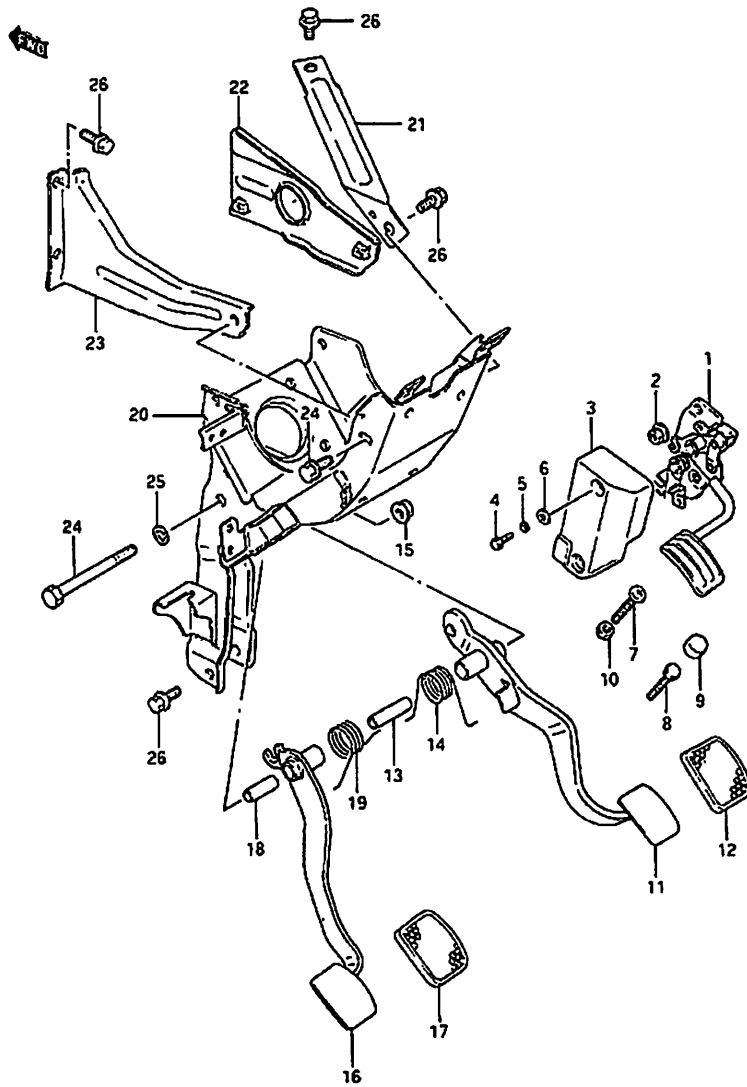

Fig: 108 Suspension, Axle, and Brake Components
Pedal Components

Fig: 108 Suspension, Axle, and Brake Components
Pedal Components

Fig: 108 Suspension, Axle, and Brake Components
Pedal Components

Item	Part #	Description	Model & Quantity	
			Truck	Van
1	49400-85011	Pedal: Accelerator	1	1
2	08316-16086	Nut	2	2
3	49451-85002	Pedal: Cover	1	1
4	09128-05009	Screw	2	2
5	09162-05005	Lock Washer	2	2
6	08322-21056	Washer	2	2
7	02112-06306	Screw	1	1
8	09100-06133	Bolt: 6x31	1	1
9	09251-09002	Cap	1	1
10	08310-12066	Nut	1	1
11	49610-85010	Pedal: Brake	1	1
12	49751-79001	Pad: Pedal	1	1
13	09180-10056	Spacer: 10.1x13x47.5	1	1
14	09448-30011	Snap Ring	1	1
15	08316-26106	Nut	1	1
16	49810-85011	Pedal: Clutch	1	1
17	49751-79001	Pad: Clutch Pedal	1	1
18	09180-10042	Spacer: 10.1x13x35	1	1
19	09448-29002	Spring	1	1
20	49710-85011	Bracket: Pedal	1	1
21	49741-85010	Stay: Bracket	1	1