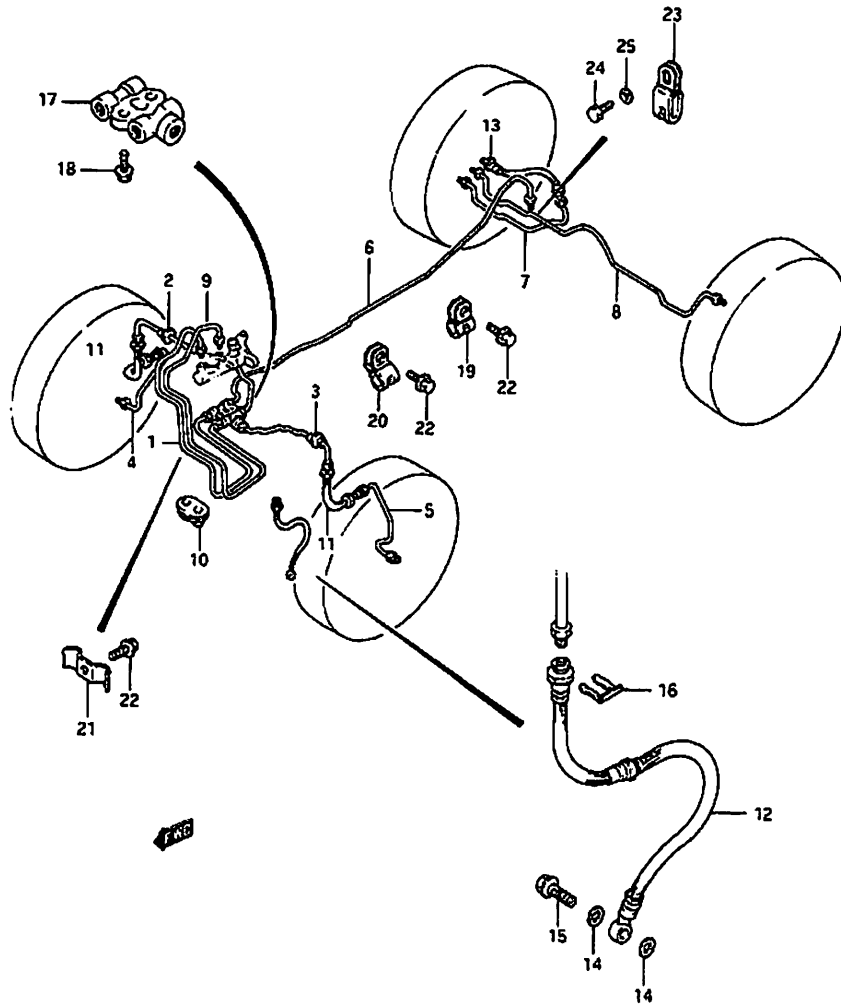

Fig: 111 Suspension, Axle, and Brake Components
Brake Line Components

Fig: 111 Suspension, Axle, and Brake Components
Brake Line Components

Fig: 111 Suspension, Axle, and Brake Components
Brake Line Components

Item	Part #	Description	Model & Quantity	
			Truck	Van
1	51410-85401	Pipe: Brake: No. 1	1	1
2	51420-85400	Pipe: Brake: No. 2	1	1
3	51430-85400	Pipe: Brake: No. 3	1	1
4	51440-85400	Pipe: Brake: No. 4	1	1
5	51450-85400	Pipe: Brake: No. 5	1	1
6-1	51460-85400	Pipe: Brake: No. 6	1	
6-2	51460-85321	Pipe: Brake: No. 6		1
6-3	51460-85150	Pipe: Brake: No. 6: Turbo		1
7	51470-85000	Pipe: Brake: No. 7	1	1
8	51480-85000	Pipe: Brake: No. 8	1	1
9	51510-85401	Pipe: Brake: No. 12	1	1
10	51751-85000	Grommet	1	1
11	51540-85050	Hose	2	2
12-1	51540-85453	Hose	2	
12-2	51540-85453	Hose		2
13	51540-85050	Hose	1	1
14	09161-10009	Washer	4	4
15	0936-10026	Bolt	2	2
16	09383-13001	E-Ring	6	6
17	51640-85030	Joint 4-Way	1	1
18	01517-06206	Bolt	2	2