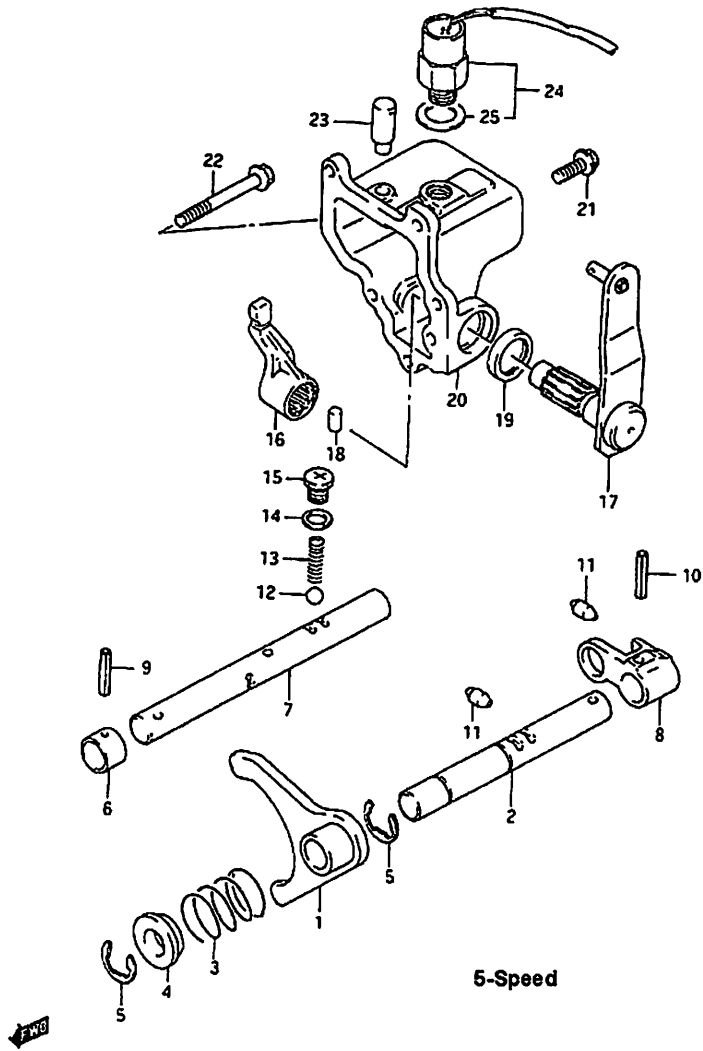

Fig: 66 Driveline Components
Transfer Gear Shift Fork Components: 5-Speed

Fig: 66 Driveline Components
Transfer Gear Shift Fork Components: 5-Speed

Fig: 66 Driveline Components
Transfer Gear Shift Fork Components: 5-Speed

Item	Part #	Description	Model & Quantity	
			Truck	Van
1-1	29310-85411	Fork: Front Drive: Shift	1	1
1-2	29310-85420	Fork: Front Drive: Shift: Turbocharged		1
2	29331-85462	Shaft: Front Drive: Shift	1	1
3	09440-26004	Spring	1	1
4	29315-85410	Spring Retainer	1	1
5	08332-11126	E-Ring	2	2
6	29336-85410	Collar	1	1
7	29332-85462	Shaft: Extra Low: Gear: Shift	1	1
8	29721-85461	Yoke: Shift	1	1
9	09205-05015	Spring Pin	1	1
10	09205-05012	Spring Pin	1	1
11	09261-08005	Roller	2	2
12	06111-10003	Ball	2	2
13-1	09440-07055	Spring	2	2
13-2	09440-07005	Spring: Turbo		2
14	09168-10007	Gasket	2	2
15	09128-10003	Screw 10x9	2	2
16	29741-85411	Lever: Inner	1	1
17-1	29730-85410	Lever: Outer	1	1
17-2	29730-85420	Lever: Outer: Turbo		1