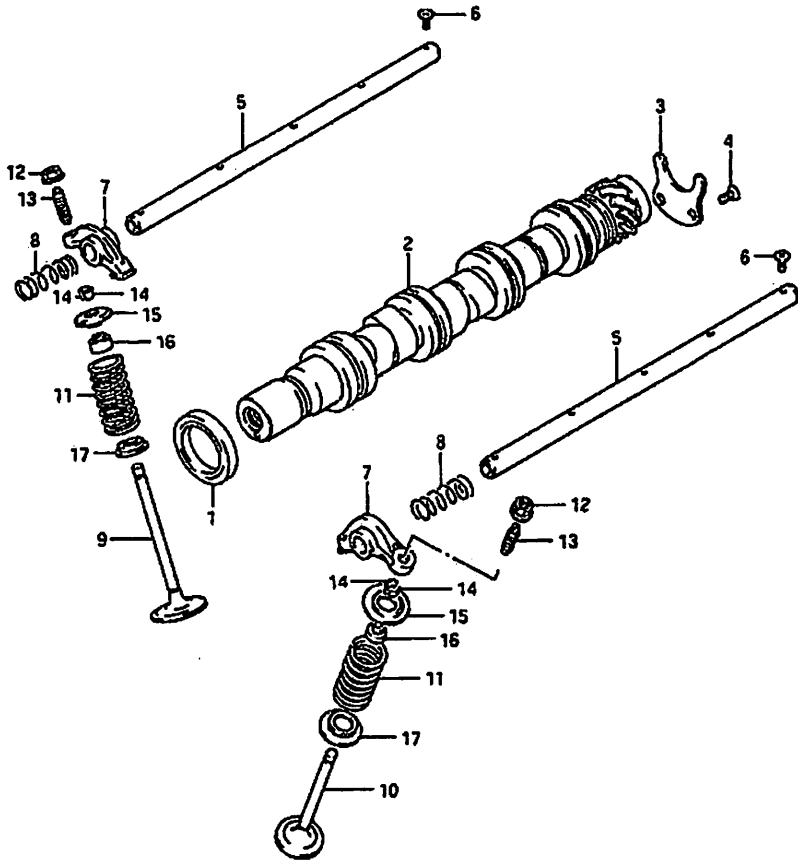

Fig: 10 Engine Group  
Camshaft & Valve Components

**Fig: 10 Engine Group  
Camshaft & Valve Components**

Item	Part #	Description	Model & Quantity	
			Truck	Van
1	09283-32022	Camshaft Front Oil Seal	1	1
2-1	12710-85001	Camshaft VIN: 12710 to 85000	1	
2-2	12710-85012	Camshaft VIN: 12710 to 85011		1
3	12749-73002	Plate: Camshaft Retainer	1	1
4	02122-06128	Screw	2	2
5	12860-78102	Shaft: Valve Rocker	2	2
6	02122-06167	Screw	8	8
7	12841-60C00	Arm: Valve Rocker	6	6
8	12891-73002	Spring: Rocker Arm Shaft	6	6
9	12911-78101	Valve: Intake	3	3
10	12915-84010	Valve: Exhaust	3	3
11-1	12921-84000	Spring: Valve: Non-turbo	6	6
11-2	12921-81050	Spring: Valve: Turbocharged	6	6
12	09159-07002	Nut	6	6
13	12848-73010	Screw	6	6
14	12932-82000	Cotter (Keeper)	12	12
15	12931-82000	Retainer: Valve Spring	6	6
16	09289-07005	Valve Stem Oil Seal	6	6
17	12933-73000	Seat: Valve Spring	6	6