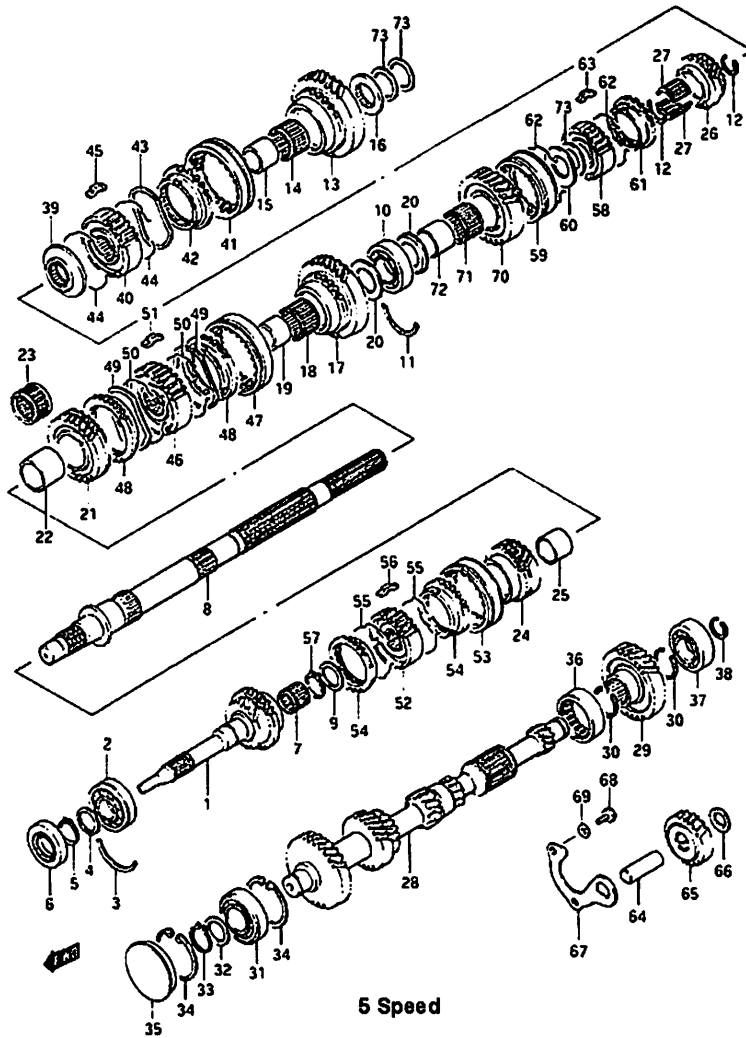

Fig: 51 Driveline Components
Transmission Internal Components: 5 Speed

Fig: 51 Driveline Components
Transmission Internal Components: 5 Speed

Fig: 51 Driveline Components
Transmission Internal Components: 5 Speed

Item	Part #	Description	Model & Quantity	
			Truck	Van
69	08321-21063	Lock washer	2	2
70	24681-85460	Gear: Main Shaft Reverse	1	1
71	09263-30031	Bearing: 30x35x26.8	1	1
72	09300-25025	Bushing	1	1
73-1	09181-25035	Shim: 25.5x31.5x0.1	AR	AR
73-2	09181-25031	Shim: 25.5x31.5x0.3	AR	AR
73-3	09181-25033	Shim: 25.5x31.5x0.5	AR	AR

Note: AR=As Required