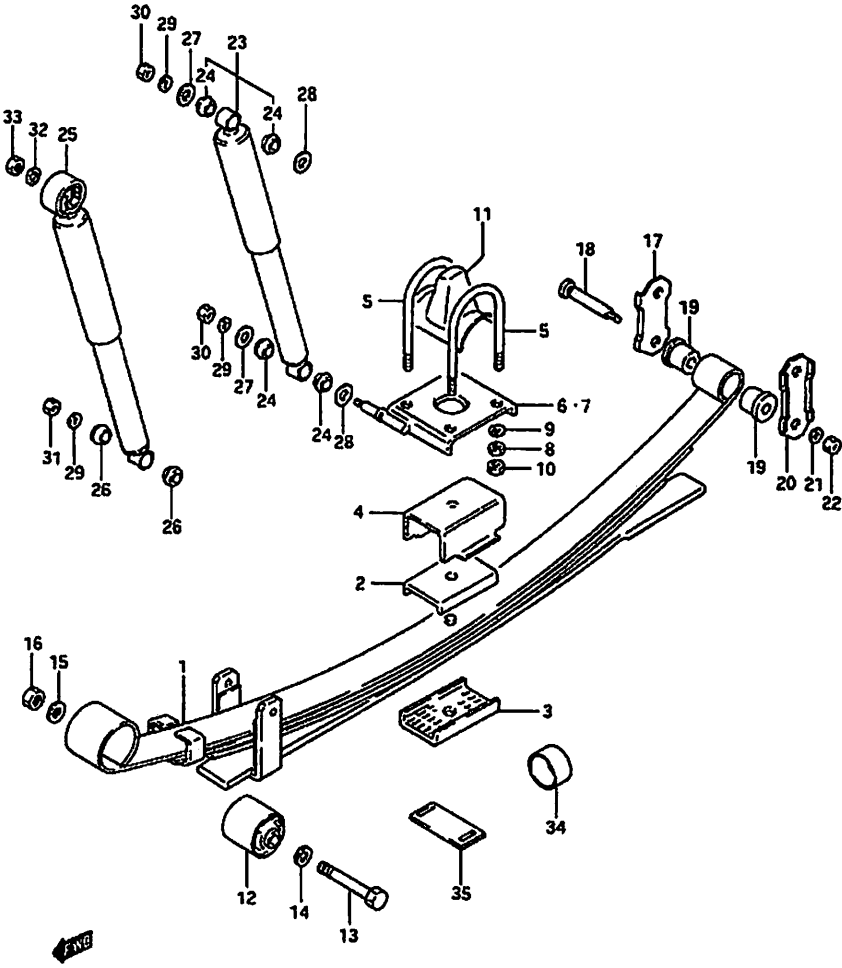

Fig: 101 Suspension, Axle, and Brake Components
Rear Suspension Components

Fig: 101 Suspension, Axle, and Brake Components
Rear Suspension Components

Fig: 101 Suspension, Axle, and Brake Components
Rear Suspension Components

Item	Part #	Description	Model & Quantity	
			Truck	Van
1-1	#41310-85510	Spring ASSY: Rear: Type 1	2	
1-2	#41320-85510	Spring ASSY: Rear: Type 2	2	
1-3	#41310-85510	Spring ASSY: Rear		2
2	41341-68720	Pad: Upper		2
3	41341-62020	Pad: Lower		2
4	41421-85200	Bracket: Upper		2
5-1	41411-80201	U-Bolt	4	
5-2	41411-68200	U-Bolt		4
6-1	41430-79001	Plate: Right	1	
6-2	41430-79501	Plate: Left		1
7-1	41440-79001	Plate: Right	1	
7-2	41440-79501	Plate: Left		1
8	08310-12103	Nut	8	8
9	08321-31103	Lock Washer	8	
10	08310-22103	Nut		8
11-1	42150-61041	Bumper: Upper	2	
11-2	42150-62040	Bumper: Upper		2
12	09319-12032	Bushing: Spring: Front	2	2
13	09100-12014	Bolt	2	2
14	08321-31123	Lock Washer	2	2
15	08322-11123	Washer	2	2