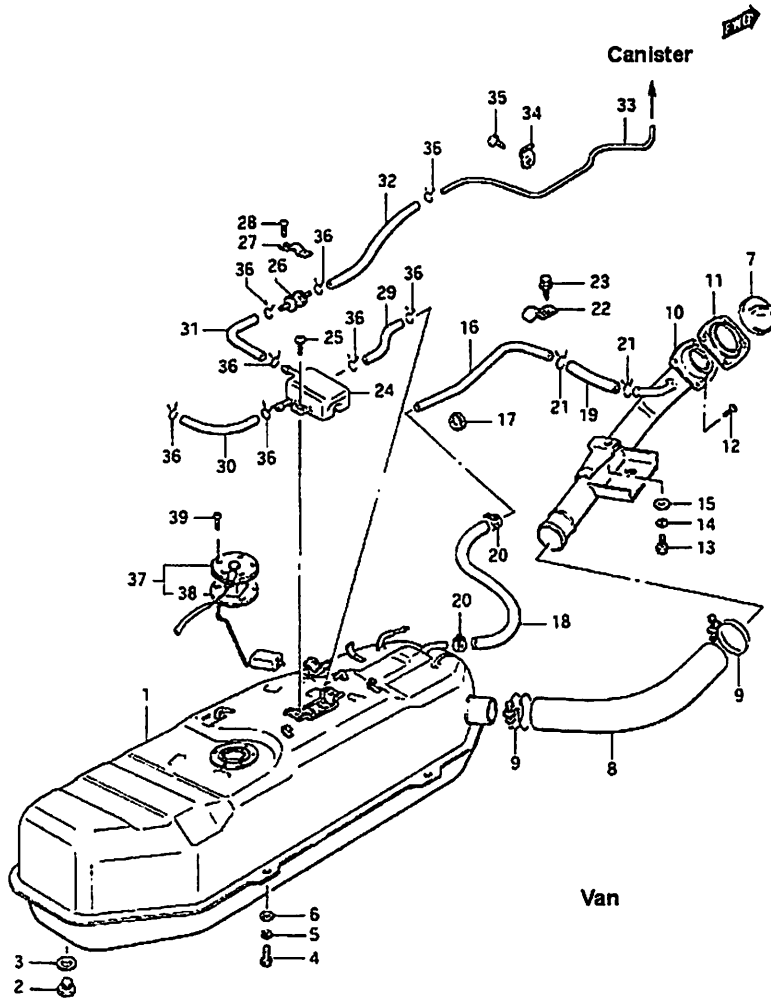

Fig: 134 Interior & Exterior Components  
Fuel Tank Components: Van

Fig: 134 Interior & Exterior Components  
Fuel Tank Components: Van

Item	Part #	Description	Model & Quantity	
			Truck	Van
38	34825-67020	Gasket		1
39	02112-05087	Screw		5