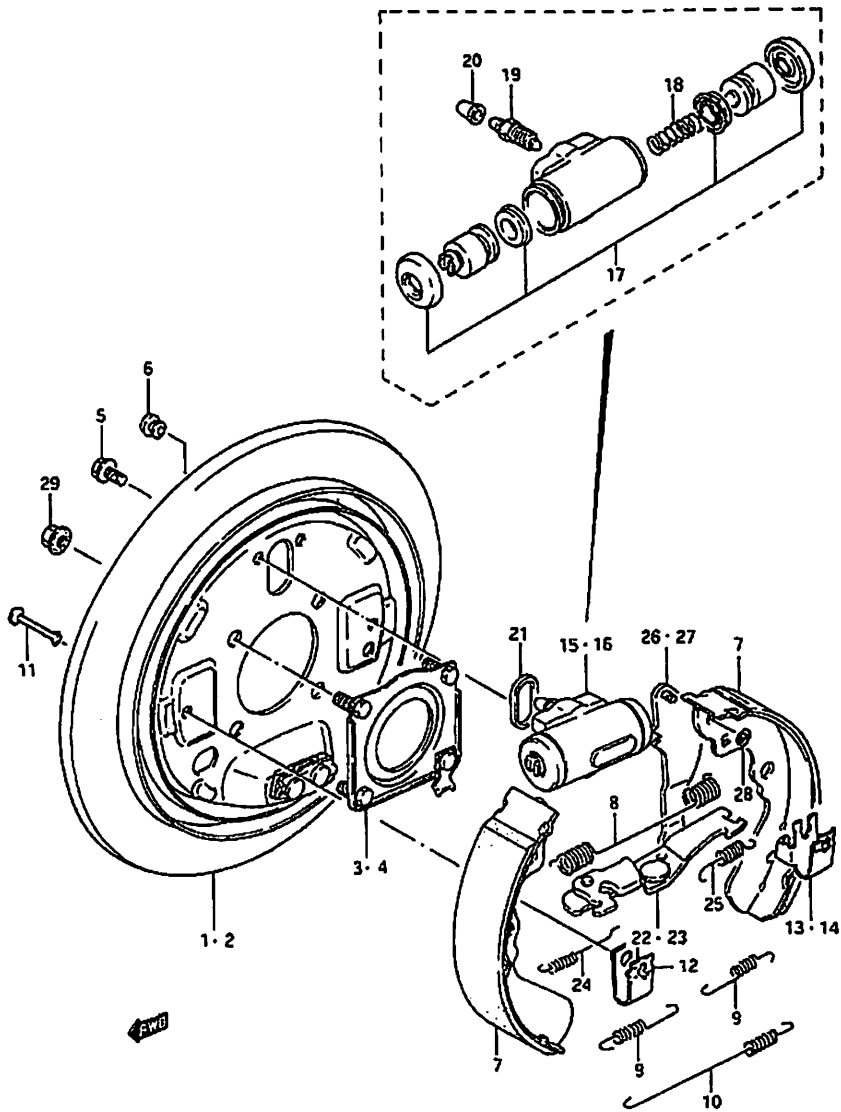

Fig: 114 Suspension, Axle, and Brake Components
Rear Brake Components

Fig: 114 Suspension, Axle, and Brake Components
Rear Brake Components

Fig: 114 Suspension, Axle, and Brake Components
Rear Brake Components

Item	Part #	Description	Model & Quantity	
			Truck	Van
1-1	53110-85410	Back Plate: Type 1: Right	1	1
1-2	53110-85510	Back Plate: Type 2: Right	1	1
2-1	53160-85410	Back Plate: Type 1: Left	1	1
2-2	53160-85510	Back Plate: Type 2: Left	1	1
3	53820-85010	Retainer: Bearing Outer: Right	1	1
4	53830-85010	Retainer: Bearing Outer: Left	1	1
5	53131-82030	Bolt: Wheel Cylinder	4	4
6	53141-82030	Plug	2	2
7	53210-85011	Brake Shoe	4	4
8	53231-85010	Spring: Upper	2	2
9	53232-85010	Spring: Lower: Type 1	4	4
10	53232-85120	Spring: Lower: Type 2	2	2
11	53241-82030	Pin: Hold Down	4	4
12	53243-85010	Spring: Hold Down	2	2
13	53244-82031	Spring: Hold Down: Right	1	1
14	53245-82031	Spring: Hold Down: Left	1	1
15-1	53401-85010	Cylinder: Rear Right Type 1	1	1
15-2	53401-85121	Cylinder: Rear Right Type 2	1	1
16-1	53402-85010	Cylinder: Rear Left Type 1	1	1
16-2	53402-85121	Cylinder: Rear Left Type 2	1	1