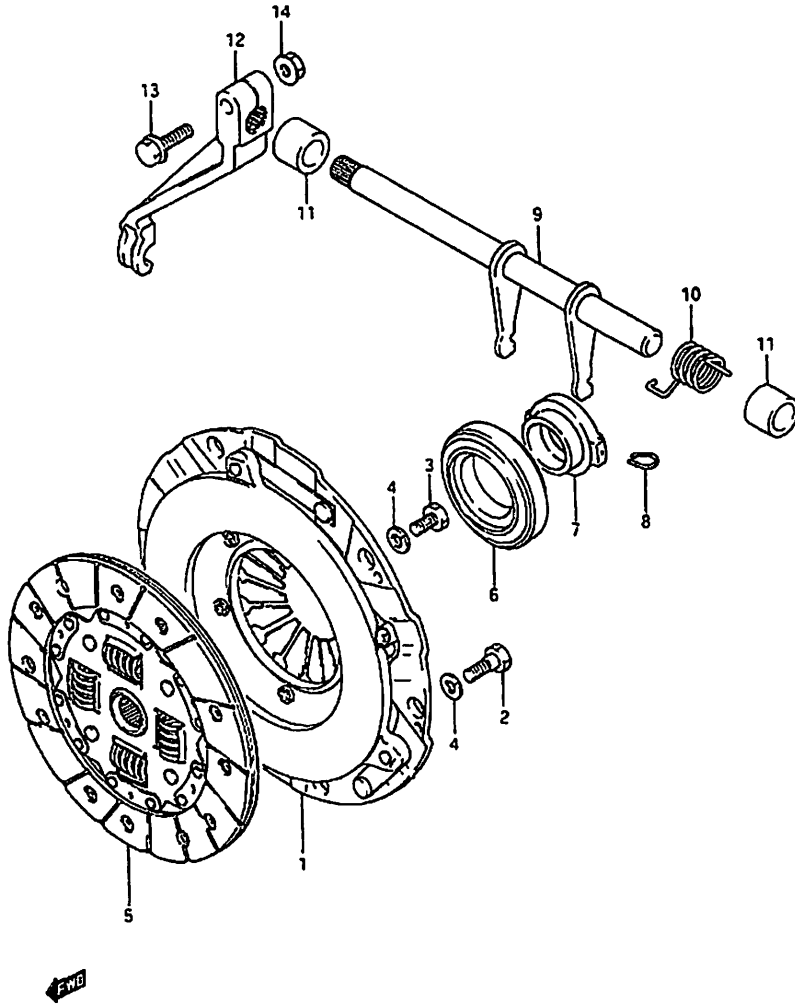

Fig: 49 Driveline Components
Clutch Components: Type 2

Fig: 49 Driveline Components
Clutch Components: Type 2

Fig: 49 Driveline Components
Clutch Components: Type 2

Item	Part #	Description	Model & Quantity	
			Truck	Van
1-1	22100-85001	Pressure Plate	1	1
1-2	22100-85100	Pressure Plate: Turbo		1
2	09111-08035	Bolt	2	2
3	01107-08163	Bolt	4	4
4	08321-21083	Lock Washer	6	6
5-1	22400-60C00	Disk: Clutch	1	1
5-2	22400-85100	Disk: Clutch: Turbocharged		1
6	09269-38001	Release Bearing	1	1
7	23161-65002	Retainer: Bearing	1	1
8	09448-12005	Spring	2	2
9	23260-79101	Shaft: Clutch Release	1	1
10	09448-20011	Spring	1	1
11	09300-14017	Bushing: 14X22X15	2	2
12	23266-85001	Arm: Clutch Release	1	1
13	08316-16083	Nut	1	1