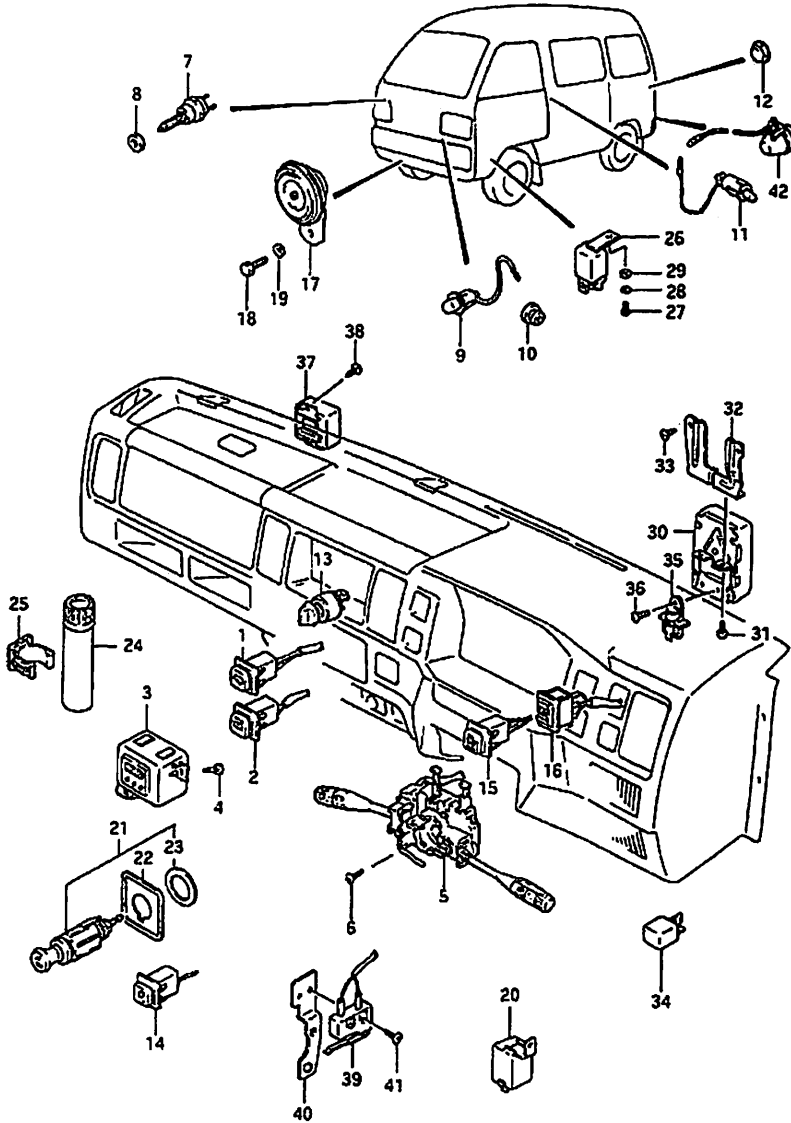

Fig: 91 Electrical Components
Electrical Switches, Relay and Related Components

Fig: 91 Electrical Components
Electrical Switches, Relay and Related Components

Fig: 91 Electrical Components
Electrical Switches, Relay and Related Components

Item	Part #	Description	Model & Quantity	
			Truck	Van
1	37370-84000	Switch: Rear Wiper		1
2	37380-84000	Switch: Rear Washer		1
3	#34600-85000	Clock		1
4	03541-05166	Screw		2
5	37400-80300	Combination Switch	1	1
6	03211-05166	Screw	4	4
7	37740-66010	Switch: Stop Lamp	1	1
8	08310-22106	Nut	1	1
9	37940-79000	Switch: Parking Brake	1	1
10	09308-03005	Grommet	1	1
11-1	37670-79001	Switch: Door	1	
11-2	37670-79001	Switch: Door		4
12	09250-14008	Cap		1
13	37870-85000	Switch: Heater Fan	1	1
14	37875-85000	Switch: Rear Heater Fan		1
15	37860-80000	Switch: Rear Defogger		1
16	37500-84000	Switch: Back Door Opener		1
17	#38500-78010	Horn	1	1
18	01107-08126	Bolt	1	1
19	08321-21086	Lock Washer	1	1
20	#38610-84012	Relay: Turn Signal 4-Way	1	1