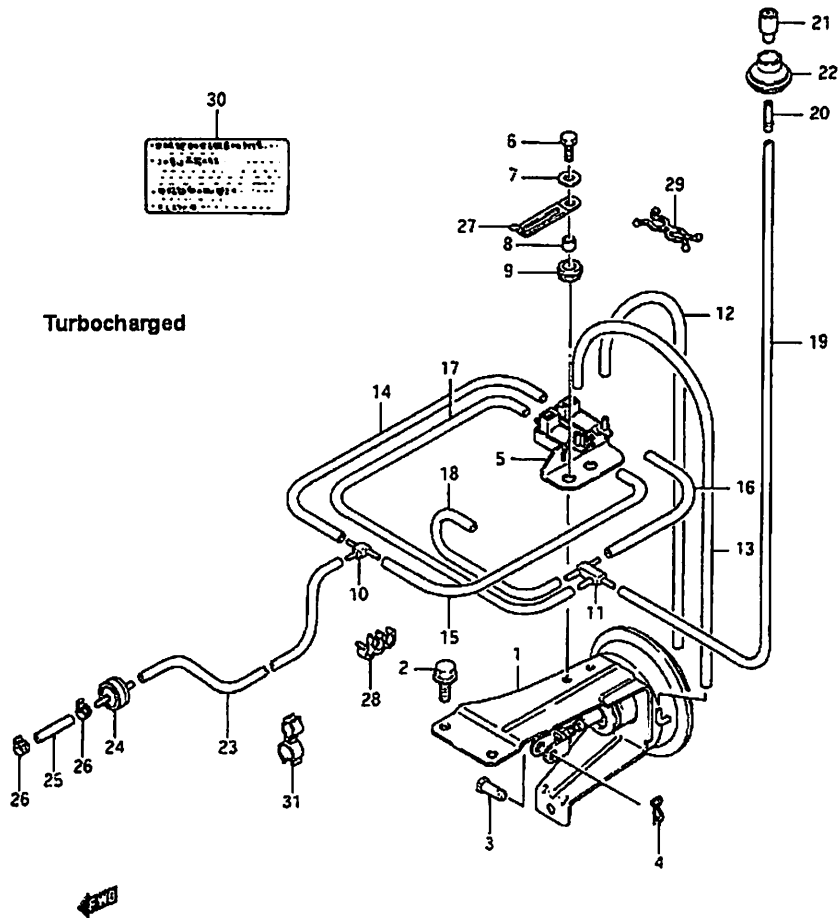

Fig: 69 Driveline Components
Transfer Gear Shift Control: Turbocharged

Fig: 69 Driveline Components
Transfer Gear Shift Control: Turbocharged

Fig: 69 Driveline Components
Transfer Gear Shift Control: Turbocharged

Item	Part #	Description	Model & Quantity	
			Truck	Van
21	29345-84201	Filter: Vacuum Switching		1
22	29615-85420	Grommet: Filter Retention		1
23	09358-35752-00A	Hose: 3.5x5x1000		1
24	18131-82150	Valve: In-Line		1
25	09343-03077	Hose: 3.5x7.5x40		1
26	09401-06404	Clip		2
27	09404-08414	Clamp		1
28	09408-00034	Clip		1
29	09408-00010	Clip		1
30	28381-85420	Emblem: Transfer Usage		1
31	09408-00056	Clip		1