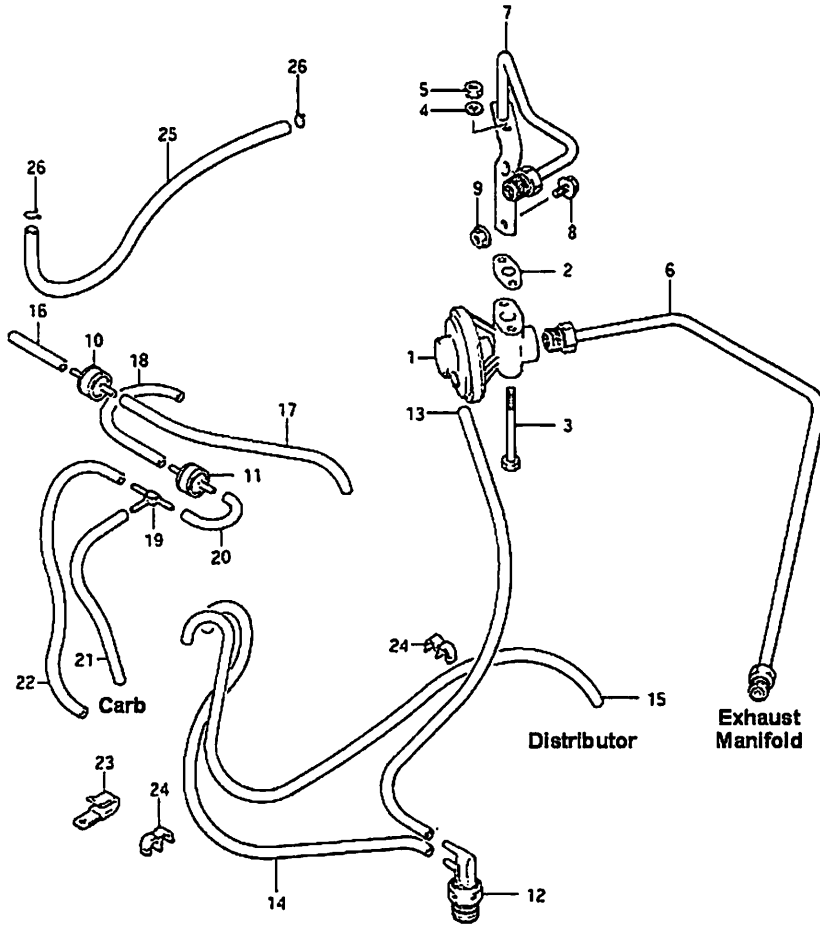

Fig: 43 Cooling & Emission System Components
Emission Control: EGR: Hoses & Components: Truck

Fig: 43 Cooling & Emission System Components
Emission Control: EGR: Hoses & Components: Truck

Item	Part #	Description	Model & Quantity	
			Truck	Van
21	09343-03044	Hose: 3.5X7.5X150	1	
22	09343-03100	Hose: 3.5X7.5X220	1	
23	09403-09317	Clamp	1	
24	09408-00033	Clip	3	
25	09352-50823-300	Hose: 5X8.2X300	1	
26	09401-08401	Clip	2