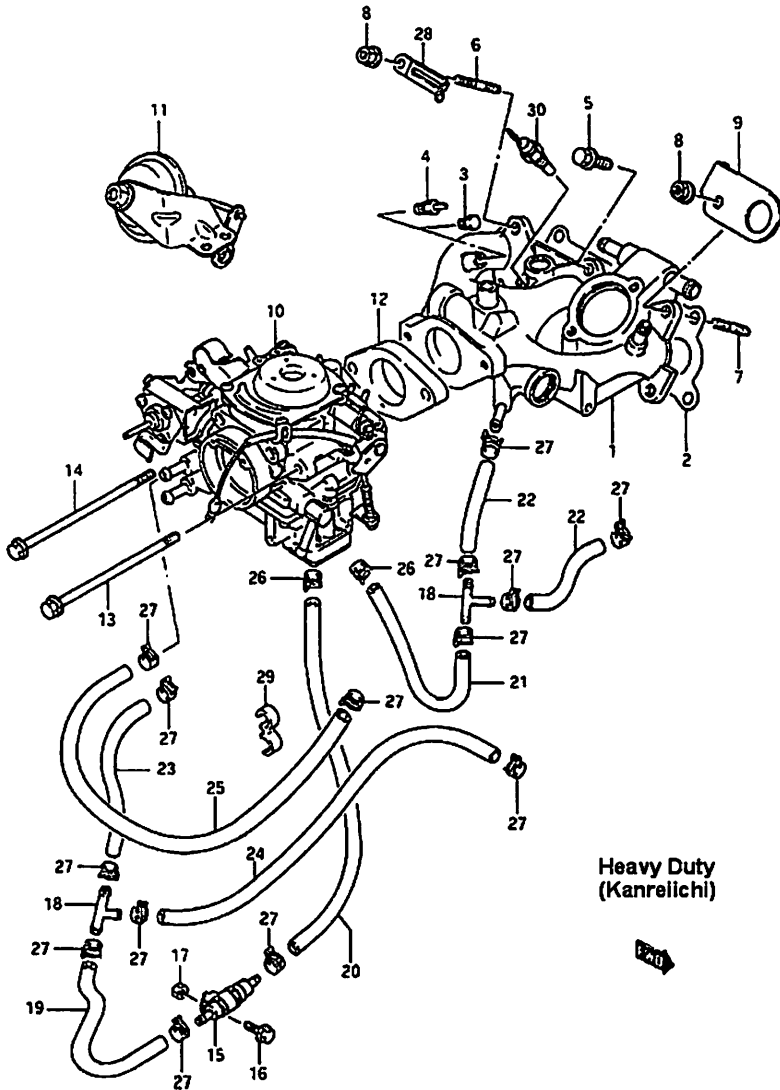

Fig: 14 Engine Group
Intake Manifold: Carbureted: Type 2: Heavy Duty

Fig: 14 Engine Group
Intake Manifold: Carbureted: Type 2: Heavy Duty

Fig: 14 Engine Group
Intake Manifold: Carbureted: Type 2: Heavy Duty

Item	Part #	Description	Model & Quantity	
			Truck	Van
1	13110-85070	Intake Manifold	1	1
2	13119-78111	Gasket: Intake Manifold	1	1
3	09246-04002	Plug	1	1
4	95562-78190	Union: Hose		1
5	01517-08203	Bolt	2	2
6	01411-08203	Stud Bolt	3	3
7	01411-08253	Stud Bolt	1	1
8	08316-16083	Nut	4	4
9	11851-79100	Hook: Engine Lift	1	1
10-1	13200-85054	Carburetor	1	
10-2	13200-85024	Carburetor		1
11	95550-85500	Fast Idle Diaphragm	1	1
12	13121-85001	Insulator: Carburetor	1	1
13	01537-08953	Bolt	1	1
14	09103-08133	Bolt: 8x105	1	1
15	17860-85010	Valve; Thermo	1	1
16	01517-06163	Bolt	1	1
17	08310-11063	Nut	1	1
18	09367-08002	3-Way Joint	2	2
19	13193-85011	Hose: Thermo Valve Inlet	1	1
20	13195-85011	Hose: Flange	1	1