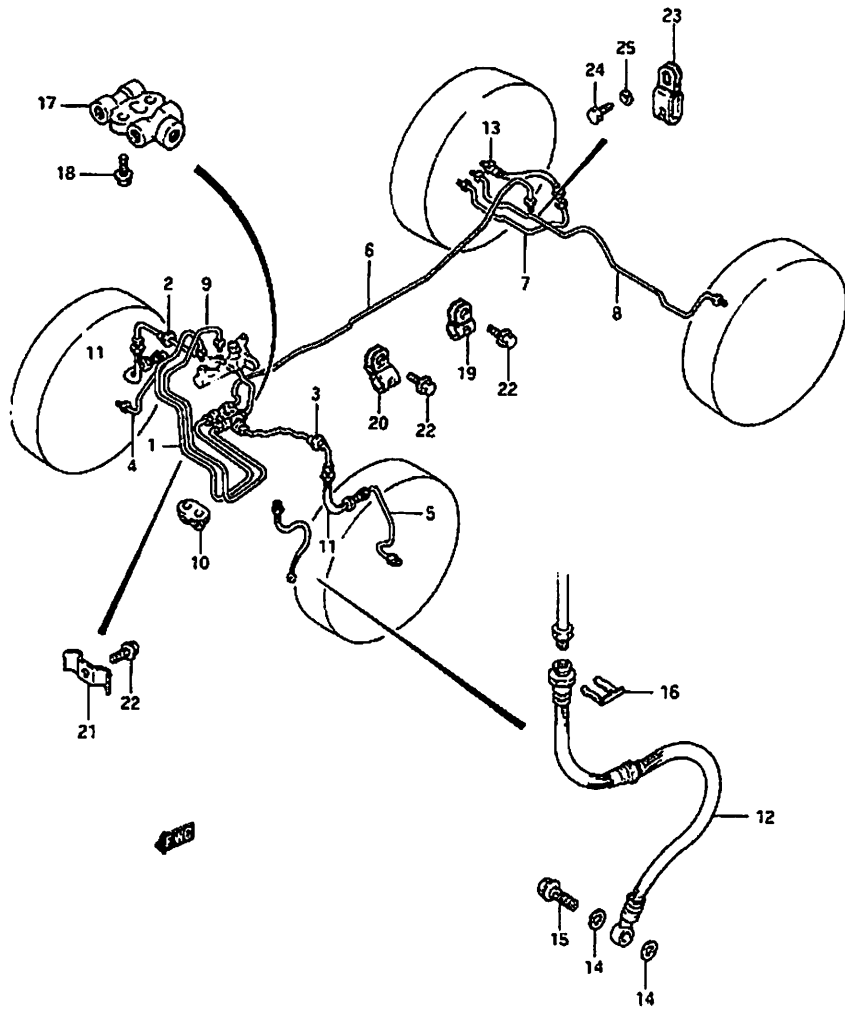

Fig: 111 Suspension, Axle, and Brake Components
Brake Line Components

Fig: 111 Suspension, Axle, and Brake Components
Brake Line Components

Fig: 111 Suspension, Axle, and Brake Components
Brake Line Components

Item	Part #	Description	Model & Quantity	
			Truck	Van
19	09403-06401	Clamp	10	10
20	09403-06407	Clamp		1
21	09403-07312	Clamp	2	2
22	09132-06006	Screw	12	13
23	09403-06404	Clamp	1	1
24	01107-06123	Bolt	1	1
25	08321-21063	Lock Washer	1	1