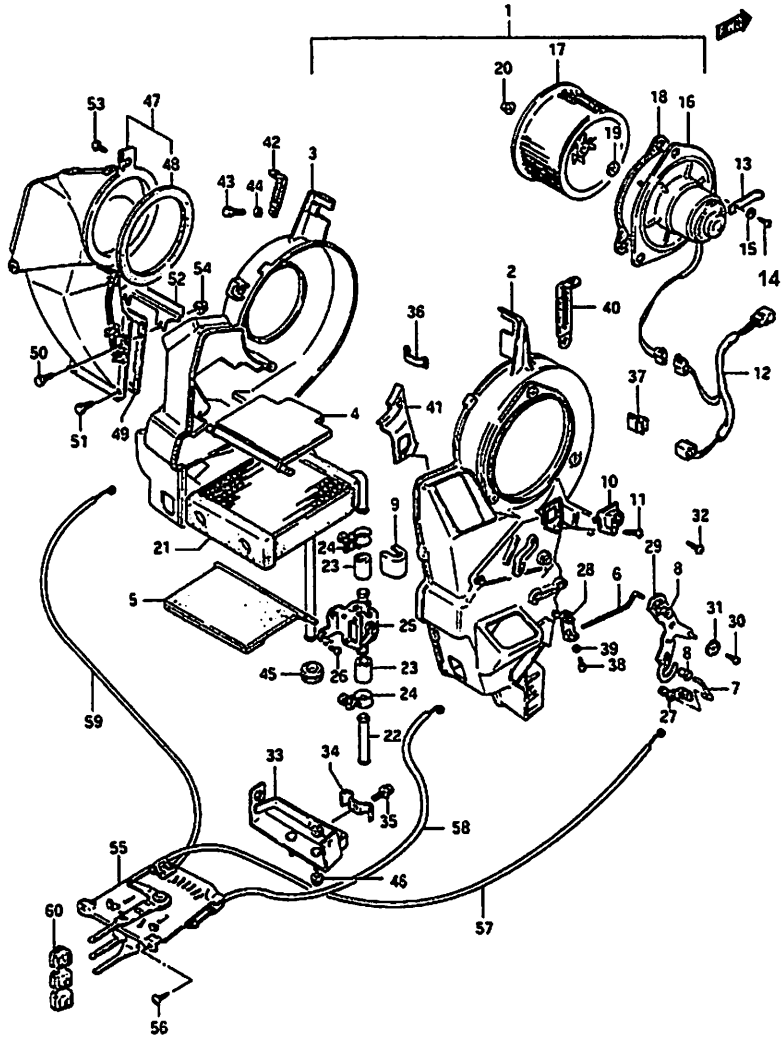

Fig: 127 Interior & Exterior Components

Fig: 127 Interior & Exterior Components
Front Heater: All

Fig: 127 Interior & Exterior Components

Front Heater: All

Item	Part #	Description	Model & Quantity	
			Truck	Van
1	#74100-85001	Heater Assembly	1	1
2	#74111-85000	Case: Heater	1	1
3	#74112-85000	Case: Heater	1	1
4	#74113-85000	Damper	1	1
5	#74114-85000	Damper	1	1
6	#74115-85000	Shaft	1	1
7	#74116-85000	Shaft	1	1
8	#74117-85000	Bushing	2	2
9	#74118-85000	Cover: Heater	1	1
10	#74120-85000	Blower Resister	1	1
11	03211-04126	Screw	1	1
12	#74121-85000	Wire: A/C	1	1
13	#74122-85001	Clamp	1	1
14	03212-05169	Screw	3	3
15	08322-21057	Washer	3	3
16	#74140-80060	Motor Assembly	1	1
17	#88190-79000	Fan: Blower	1	1
18	#88153-79000	Packing: Motor	1	1
19	#88196-79000	Washer	1	1
20	08316-16056	Nut	1	1
21	#74130-85001	Heater Core	1	1