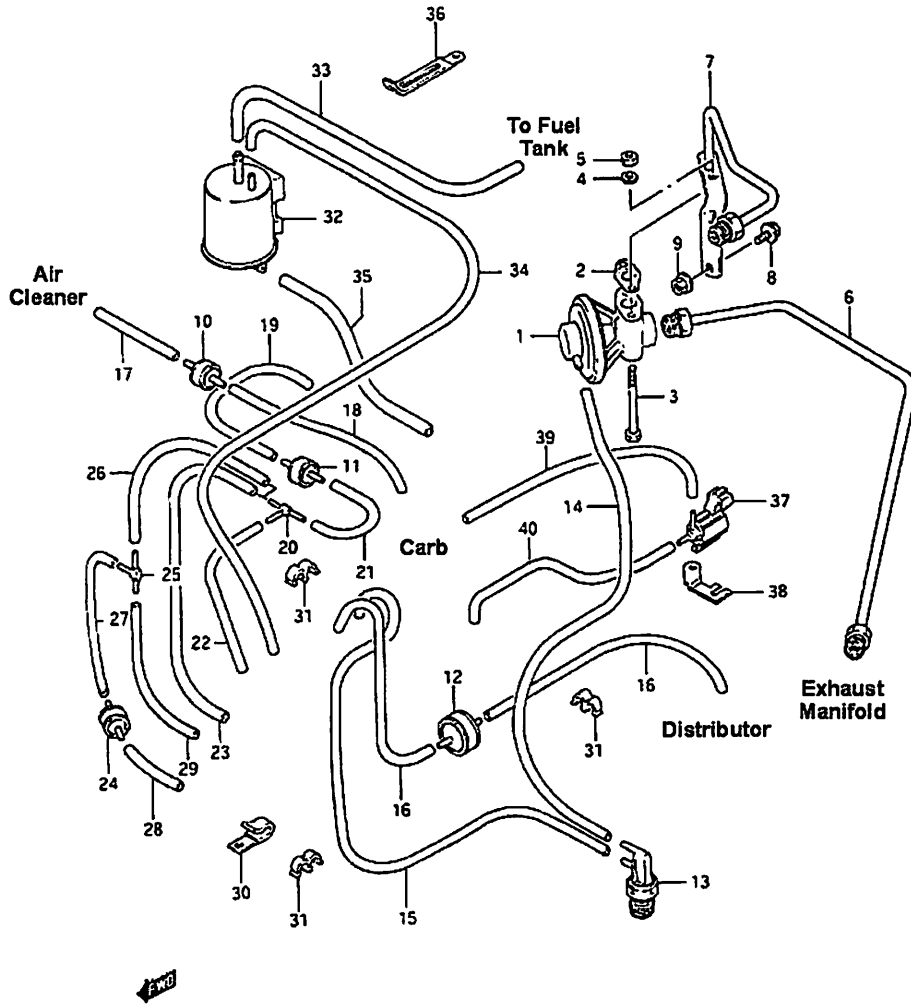

Fig: 44 Cooling & Emission System Components

Emission Control: EGR: Hoses & Components: Van

Fig: 44 Cooling & Emission System Components

Emission Control: EGR: Hoses & Components: Van

Item	Part #	Description	Model & Quantity	
			Truck	Van
1	18520-85001	Valve: EGR		1
2	18529-73030	Gasket: EGR Valve		1
3	01907-06553	Bolt		2
4	08321-21063	Lock Washer		2
5	08310-11063	Nut		2
6	18530-85010	Pipe: EGR Exhaust		1
7-1	18540-79111	Pipe: EGR Intake: Type 1		1
7-2	18540-85012	Pipe: EGR Intake Type 2		1
8	01517-06123	Bolt		1
9	08316-16063	Nut		1
10	18480-79110	Valve: Vacuum		1
11	18540-80000	Vacuum Jet		1
12	18480-74020	Valve: Vacuum Transmitting		1
13	17122-85501	Thermo Valve: BSV		1
14	09343-03088	Hose: 5.7X7.5X65		1
15	09343-03088	Hose: 5.7X7.5X65		1
16	09343-03088	Hose: 5.7X7.5X65		1
17	09343-03088	Hose: 5.7X7.5X65		1
18	09343-03088	Hose: 5.7X7.5X65		1
19	09343-03088	Hose: 5.7X7.5X65		1
20	09367-04002	Joint: 3-Way		1