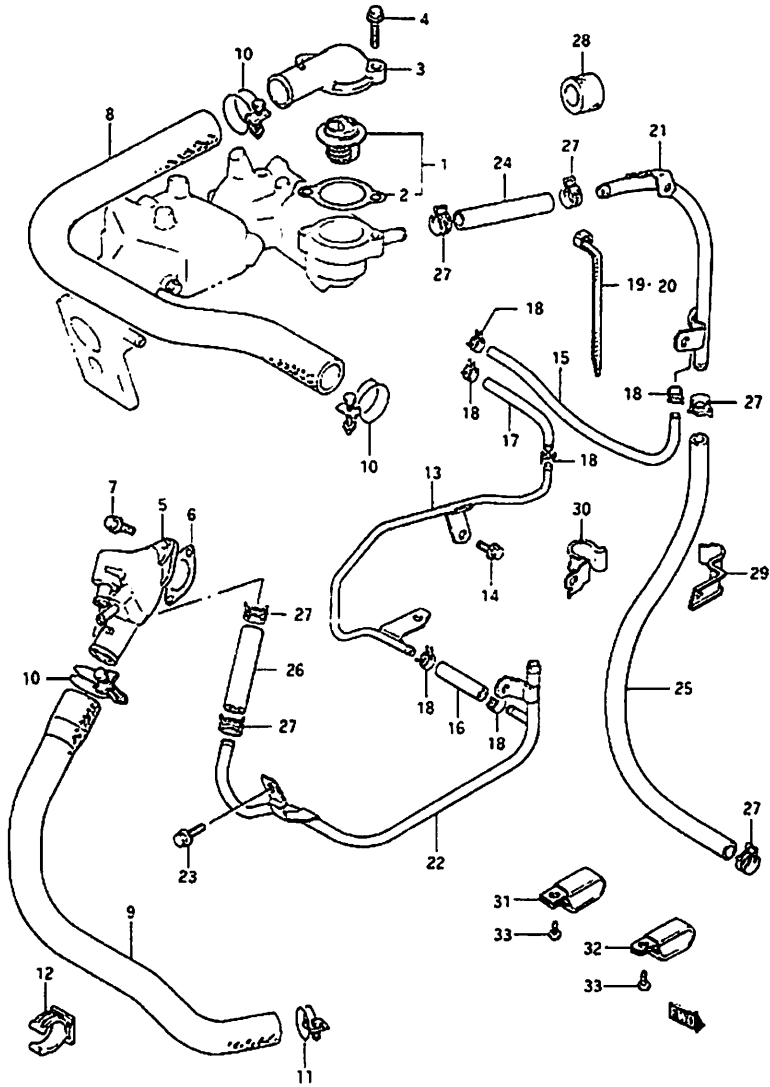

Fig: 42 Cooling & Emission System Components
Water Hose & Components: Turbocharged

Fig: 42 Cooling & Emission System Components
Water Hose & Components: Turbocharged

Fig: 42 Cooling & Emission System Components
Water Hose & Components: Turbocharged

Item	Part #	Description	Model & Quantity	
			Truck	Van
1	17600-82810	Thermostat: 82°C		1
2	17569-82001	Gasket: Thermostat		1
3-1	17561-85000	Housing: Type 1		1
3-2	17561-85550	Housing: Type 2		1
4	01517-08303	Bolt		2
5	17550-85400	Pipe: Water Inlet		1
6	17559-73000	Gasket: Inlet		1
7	01517-06203	Bolt		2
8-1	17841-85552	Hose: Inlet: Type 1		1
8-2	17841-85562	Hose: Inlet: Type 2		1
9-1	17851-85402	Hose: Outlet: Type 1		1
9-2	17851-85561	Hose: Outlet: Type 2		1
10	09400-36311	Clamp		3
11	09400-36311	Clamp		1
12	09403-32301	Clamp		1
13	17910-85550	Pipe: Outlet		1
14	01534-08123	Bolt		1
15	09352-70121-600	Hose: 7X12.1		1
16	09352-70121-600	Hose: 7X12.1		1
17	17859-73000	Hose: Bypass		1
18	09401-11408	Clip		6