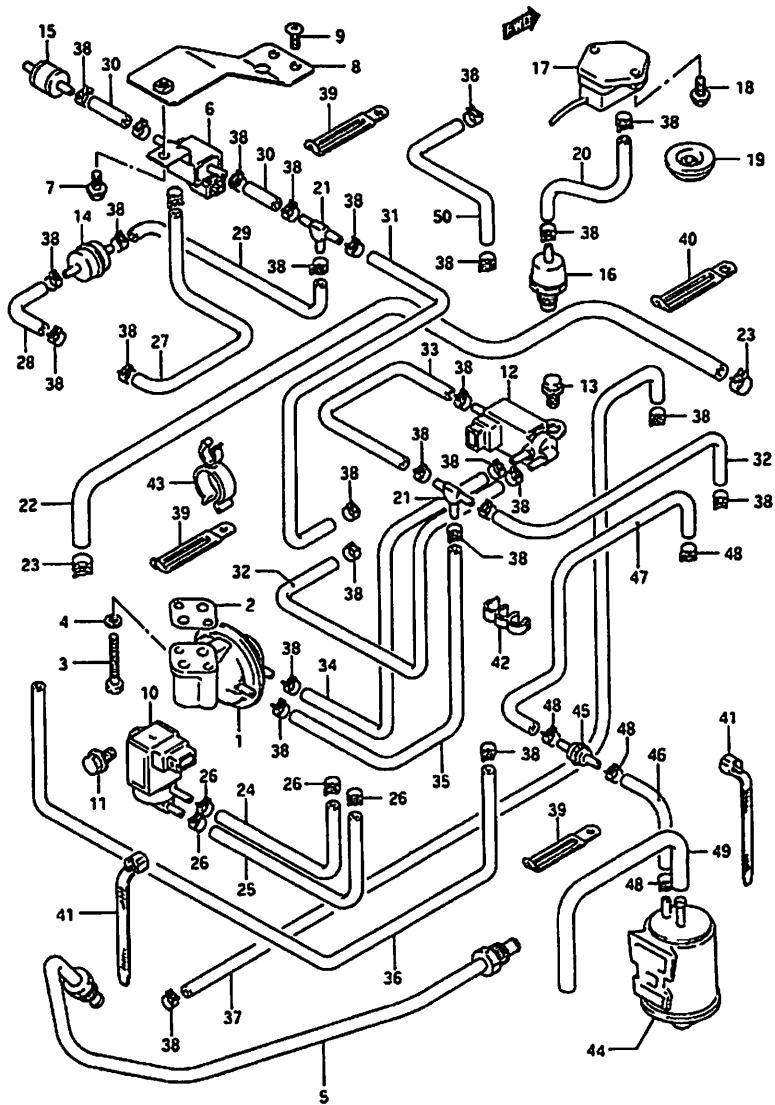

Fig: 46 Cooling & Emission System Components
Emission Control: EGR: Hoses & Components: Turbocharged: Type 2

Fig: 46 Cooling & Emission System Components

Emission Control: EGR: Hoses & Components: Turbocharged: Type 2

Item	Part #	Description	Model & Quantity	
			Truck	Van
22	09356-58125-00A	Hose: 5.8X12.2X1000		1
23	09401-11409	Clip		2
24	09354-40806-300	Hose: 4X8X300		1
25	09354-40806-300	Hose: 4X8X300		1
26	09401-08408	Clip		4
27	09343-03043	Hose: 5X7.5		1
28	09343-03087	Hose: 5X7.5		1
29	09343-03096	Hose: 5X7.5		1
30	09343-03020	Hose: 5X7.5		1
31	09356-58125-00A	Hose: 5.8X12.2X1000		1
32	09343-03093	Hose: 5X7.5		1
33	09343-03090	Hose: 5X7.5		1
34	09343-03100	Hose: 5X7.5		1
35	09343-03095	Hose: 5X7.5		1
36	09343-03103	Hose: 5X7.5		1
37	09358-35752-600	Hose: 5X7.5		1
38	09401-06404	Clip		34
39	09404-06404	Clamp L:80		3
40	09404-08404	Clamp L:102		1
41	09407-14403	Clamp L:125		2
42	09408-00034	Clip		1