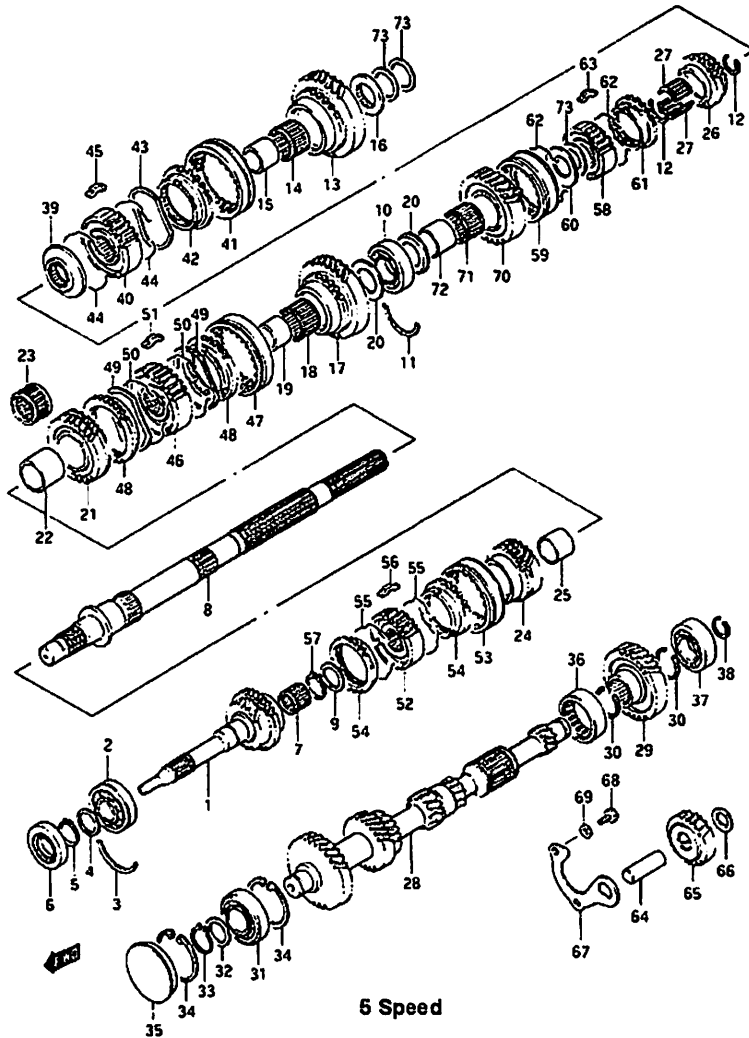

Fig: 51 Driveline Components
Transmission Internal Components: 5 Speed

Fig: 51 Driveline Components
Transmission Internal Components: 5 Speed

Fig: 51 Driveline Components
Transmission Internal Components: 5 Speed

Item	Part #	Description	Model & Quantity	
			Truck	Van
54-1	24431-74034	Ring: Synchronizer	2	2
54-2	24431-78430	Ring: Synchronizer Turbocharged		2
55	09388-0007	Spring	2	2
56	09422-05011	Key	3	3
57	08331-31218	C-Clip	1	1
58	24413-85463	Hub: 5th Synchronizer	1	1
59-1	24422-85001	Sleeve: Synchronizer	1	1
59-2	24422-85040	Sleeve: Synchronizer Turbocharged		1
60	24417-85460	Washer: Hub	1	1
61-1	24431-74034	Ring: Synchronizer	1	1
61-2	24431-78430	Ring: synchronizer Turbocharged		1
62	09388-00007	Spring	2	2
63	09422-05012	Key	3	3
64	24551-85051	Shaft: Reverse Idler	1	1
65	24560-85411	Gear: Reverse Idle	1	1
66	09166-14012	Washer	1	1
67	25482-85411	Plate: Stopper	1	1
68	01107-06163	Bolt	2	2