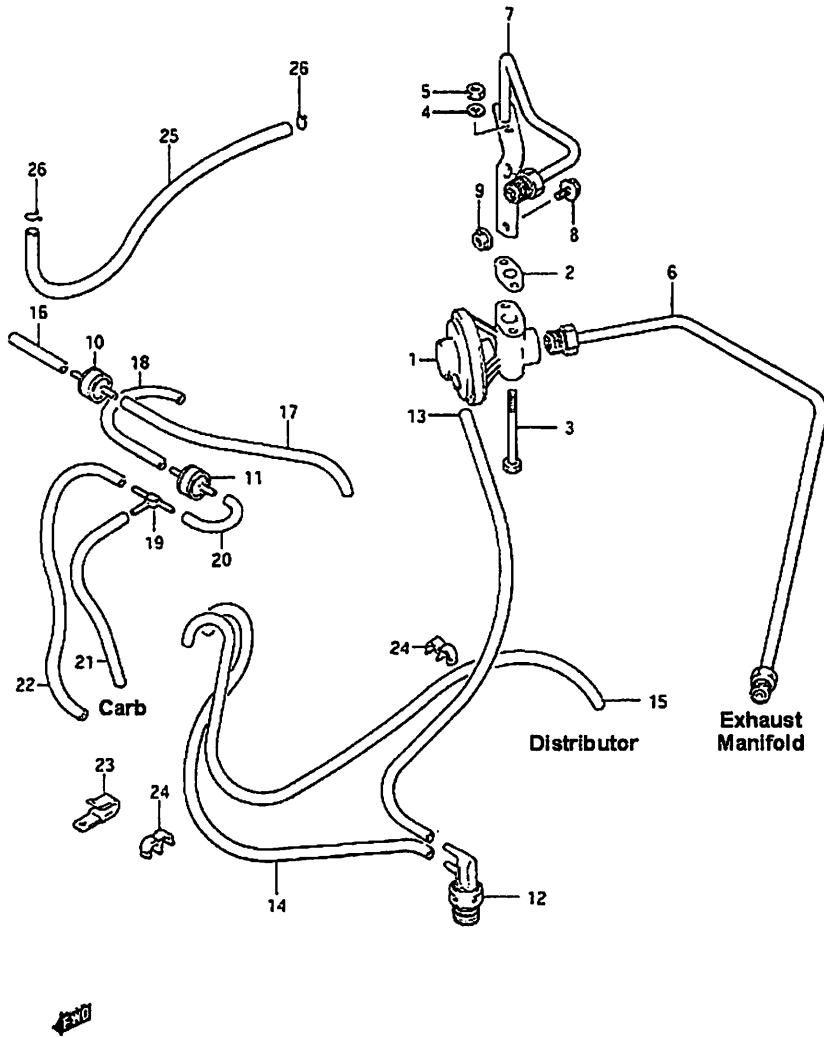

Fig: 43 Cooling & Emission System Components

Emission Control: EGR: Hoses & Components: Truck

Fig: 43 Cooling & Emission System Components

Emission Control: EGR: Hoses & Components: Truck

Item	Part #	Description	Model & Quantity	
			Truck	Van
1	18520-85001	EGR Valve	1	
2	18529-73030	EGR Valve Gasket	1	
3	01907-06553	Bolt	2	
4	08321-21063	Lock Washer	2	
5	08310-11063	Nut	2	
6	18530-85000	Pipe: EGR Exhaust	1	
7-1	18540-79111	Pipe: EGR: Intake Type 1	1	
7-2	18540-85012	Pipe: EGR: Intake Type 2	1	
8	01517-06123	Bolt	1	
9	08316-16063	Nut	1	
10	18480-79110	Valve: Vacuum	1	
11	18540-80000	Vacuum Jet	1	
12	18122-85501	Valve: Thermo BVSV	1	
13	09343-03114	Hose: #19/3.5X7.5	1	
14	09343-03101	Hose: #21/3.5X7.5	1	
15	09358-35752-600	Hose: 3.5X7.5X600	1	
16	09343-03088	Hose: 3.5X7.5X65	1	
17	09343-03095	Hose: 3.5X7.5X155	1	
18	09343-03090	Hose: 3.5X7.5X95	1	
19	09367-04002	Joint: 3-Way	1	
20	09343-03088	Hose: 3.5X7.5X65	1