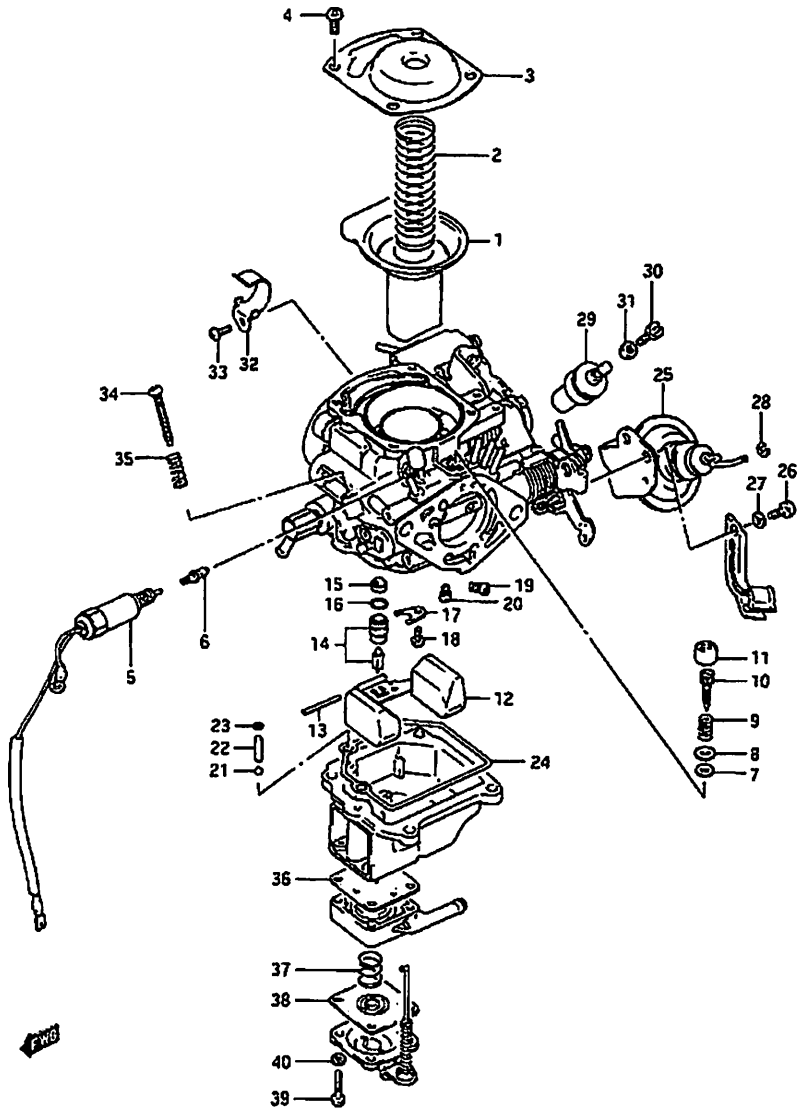

**Fig: 16 Engine Group
Carburetor Components**

Fig: 16 Engine Group
Carburetor Components

**Fig: 16 Engine Group
Carburetor Components**

Item	Part #	Description	Model & Quantity	
			Truck	Van
1	13600-85000	Valve Assembly: Piston	1	1
2	13496-85000	Spring: Piston	1	1
3	13482-85000	Cover	1	1
4	13376-85000	Screw	4	4
5	13260-85001	Fuel Cut Valve	1	1
6-1	09492-43002	Jet: Pilot: 43.8	1	1
6-2	09492-46006	Jet: Pilot: 46.3 Heavy Duty OPT	1	1
7	13433-79110	Packing	1	1
8	13432-747090	Washer	1	1
9	13271-96110	Spring	1	1
10	13297-85200	Adjuster	1	1
11	13699-77000	Cap: Idle Limiter	1	1
12	13250-85000	Float	1	1
13	13254-01010	Pin: Float	1	1
14	13332-60C00	Needle Valve	1	1
15	13376-84110	Filter	1	1
16	13374-79110	O-Ring	1	1
17	13373-39110	Plate	1	1
18	13602-04088	Screw	1	1
19-1	09491-98005	Jet* Main: 98.8	1	1