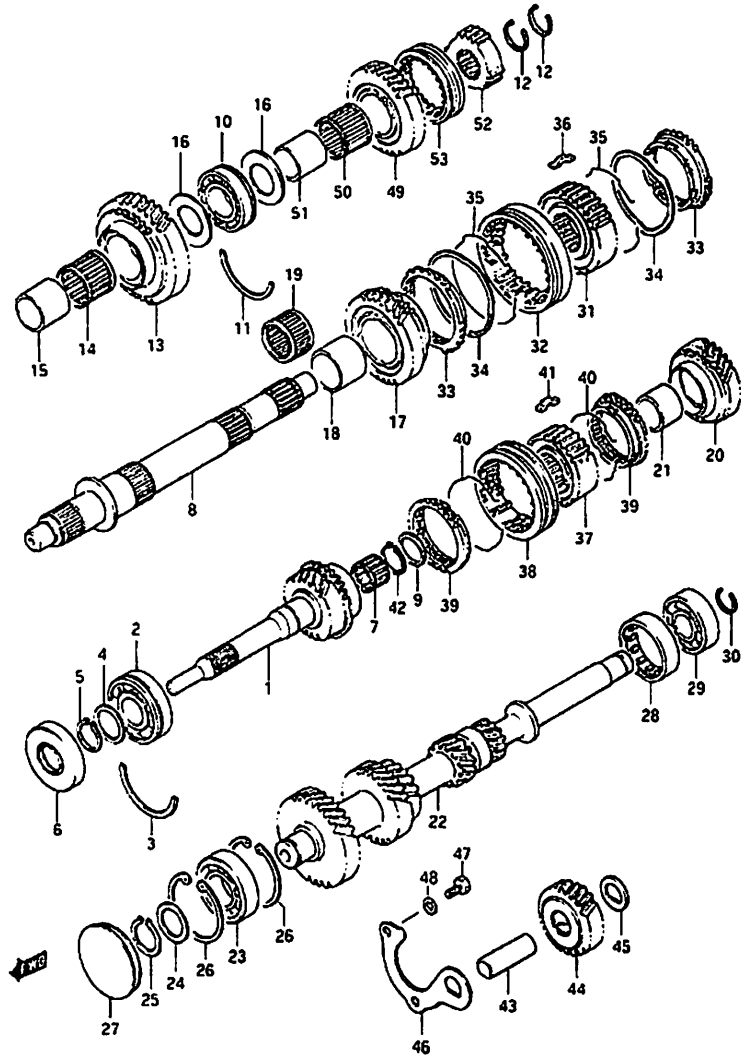

Fig: 50 Driveline Components
Transmission Internal Components: 4 Speed

Fig: 50 Driveline Components
Transmission Internal Components: 4 Speed

Fig: 50 Driveline Components
Transmission Internal Components: 4 Speed

Item	Part #	Description	Model & Quantity	
			Truck	Van
22	24131-85412	Shaft: Second	1	
23	09262-20079	Bearing: 20x47x14	1	
24	08211-20281	Washer: T:1.0	1	
25	08331-11209	C-Clip	1	
26	08331-21479	C-Clip	2	
27	09241-47002	Plug	1	
28	09264-30008	Bearing	1	
29	08113-63030	Bearing	1	
30	09380-17008	Snap Ring	1	
31	24411-85001	Hub: Low Speed Synchronizer	1	
32	24431-85020	Sleeve: Synchronizer	2	
33	24431-85020	Ring: Synchronizer	2	
34	24436-84200	Spring: Synchronizer: Ring	2	
35	09388-00009	Spring	2	
36	09422-05011	Key	3	
37	24412-85002	Hub: High-Speed Synchronizer	1	
38	24422-85040	Sleeve: Synchronizer	1	
39	24431-78430	Ring: Synchronizer	2	
40	09388-00007	Spring	2