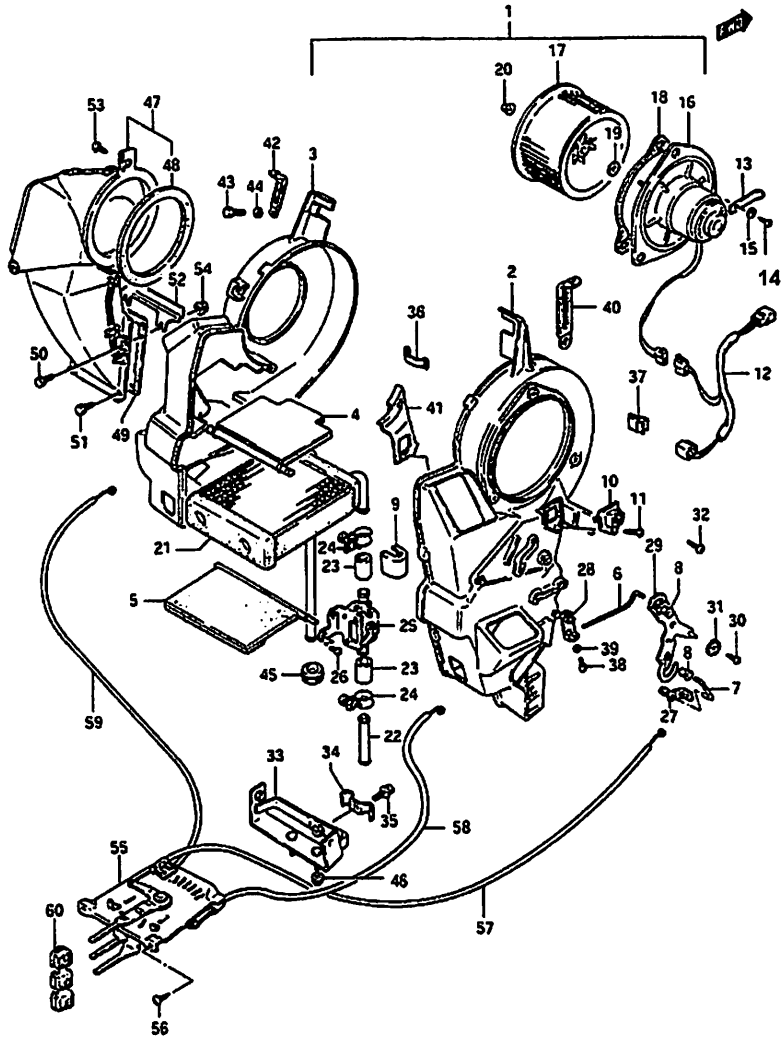

Fig: 127 Interior & Exterior Components  
Front Heater: All

Fig: 127 Interior & Exterior Components

Front Heater: All

Item	Part #	Description	Model & Quantity	
			Truck	Van
22	#74131-85000	Valve	1	1
23	#74132-85000	Hose	2	2
24	#74133-85000	Clamp	2	2
25	#74710-85000	Valve: Water	1	1
26	03112-05169	Screw	1	1
27	#74161-85000	Lever: Control: Sub	1	1
28	#74162-85000	Lever: Control: Sub	1	1
29	#74163-85000	Lever: Control: Sub	1	1
30	03111-04165	Screw	1	1
31	#74183-85000	Washer	1	1
32	03212-04169	Screw	1	1
33	#74171-85000	Bracket	1	1
34	#74172-85000	Clamp	1	1
35	#74173-85000	Bolt	3	3
36	#74133-82000	Clamp: Case	5	5
37	#74151-85000	Clamp	1	1
38	02112-03087	Screw	2	2
39	08321-21038	Lock Washer	2	2
40	09404-06415	Clamp L:80: Turbo		2
41	#74119-85000	Plate: Cover	1	1
42	09404-08404	Clamp: L:102 Turbo		1