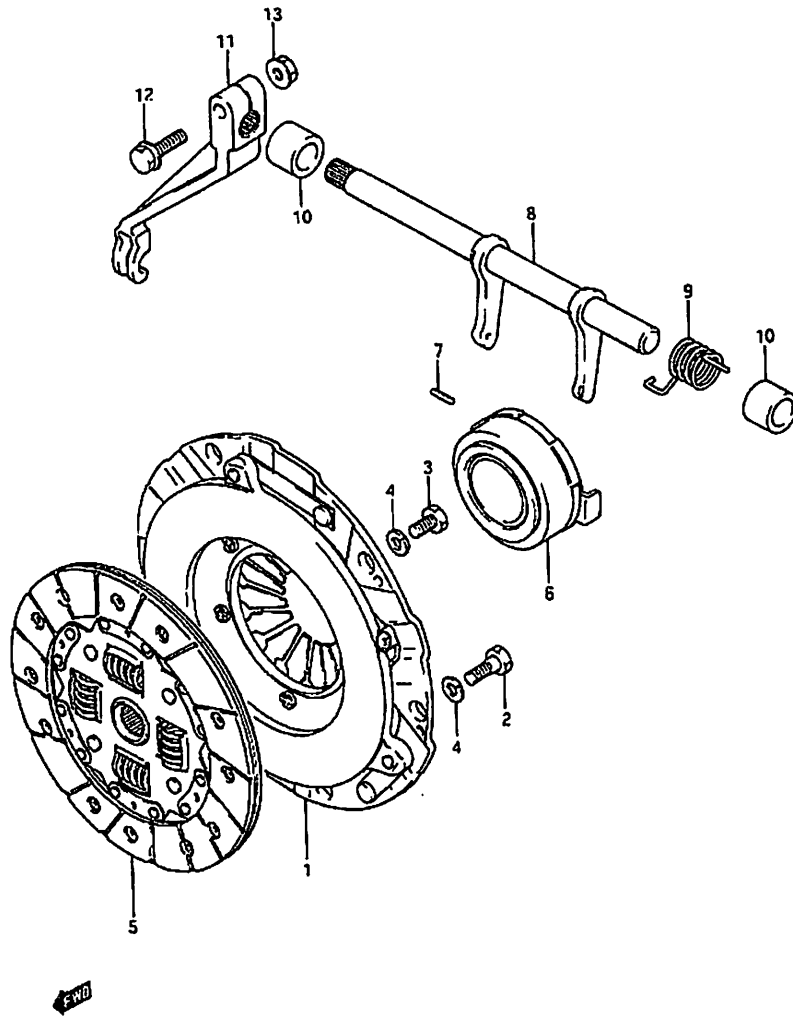

Fig: 48 Driveline Components
Clutch Components: Type 1

Fig: 48 Driveline Components
Clutch Components: Type 1

Fig: 48 Driveline Components
Clutch Components: Type 1

Item	Part #	Description	Model & Quantity	
			Truck	Van
1-1	22100-85001	Pressure Plate	1	1
1-2	22100-85100	Pressure Plate: Turbo		1
2	09111-08035	Bolt	2	2
3	01107-08163	Bolt	4	4
4	08321-21083	Lock Washer	6	6
5-1	22400-60C00	Disk: Clutch	1	1
5-2	22400-85100	Disk: Clutch: Turbocharged		1
6	09269-33002	Release Bearing	1	1
7	09205-03019	Spring Pin: OD: 3 L:10	1	1
8	23260-85000	Shaft: Clutch Release	1	1
9	09448-20006	Spring	1	1
10	0930014017	Bushing: 14X22X15	2	2
11	23266-85001	Arm: Clutch release	1	1
12	01517-08353	Bolt	1	1
13	08316-16083	Nut	1	1