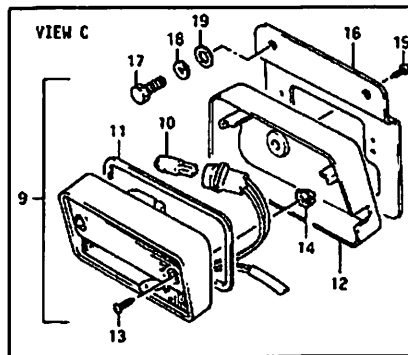

Fig: 86 Electrical Components
Internal Lighting & Dome Lamps

Fig: 86 Electrical Components
Internal Lighting & Dome Lamps

Item	Part #	Description	Model & Quantity	
			Truck	Van
1-1	36210-85010	Dome Lamp Assembly	1	
1-2	36210-85010	Dome Lamp Assembly		1
2	36212-78001	Lens	1	1
3	#09471-12073	Bulb: 12V 5W	1	1
4	03241-05108	Screw	2	2
5	36210-85050	Dome Lamp: Rear		2
6	36212-85020	Lens		2
7	#09471-12073	Bulb: 12V 5W		2
8	03211-04168	Screw		4
9	36230-85001	Deck Lamp	1	
10	#09471-12076	Bulb: 12V 5W	1	
11	36233-85000	Gasket	1	
12	36237-85000	Cover	1	
13	03511-04258	Screw	2	
14	09148-04021	Nut	2	
15	03511-04168	Screw	1	
16	36240-85000	Bracket: Deck Lamp	1	
17	01107-06166	Bolt	2	
18	08321-21067	Lock Washer	2	
19	08322-21067	Washer	2