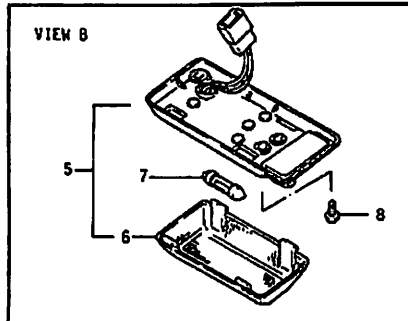

Fig: 86 Electrical Components
Internal Lighting & Dome Lamps

Fig: 86 Electrical Components
Internal Lighting & Dome Lamps

Item	Part #	Description	Model & Quantity	
			Truck	Van
1-1	36210-85010	Dome Lamp Assembly	1	
1-2	36210-85010	Dome Lamp Assembly		1
2	36212-78001	Lens	1	1
3	#09471-12073	Bulb: 12V 5W	1	1
4	03241-05108	Screw	2	2
5	36210-85050	Dome Lamp: Rear		2
6	36212-85020	Lens		2
7	#09471-12073	Bulb: 12V 5W		2
8	03211-04168	Screw		4
9	36230-85001	Deck Lamp	1	
10	#09471-12076	Bulb: 12V 5W	1	
11	36233-85000	Gasket	1	
12	36237-85000	Cover	1	
13	03511-04258	Screw	2	
14	09148-04021	Nut	2	
15	03511-04168	Screw	1	
16	36240-85000	Bracket: Deck Lamp	1	
17	01107-06166	Bolt	2	
18	08321-21067	Lock Washer	2	
19	08322-21067	Washer	2