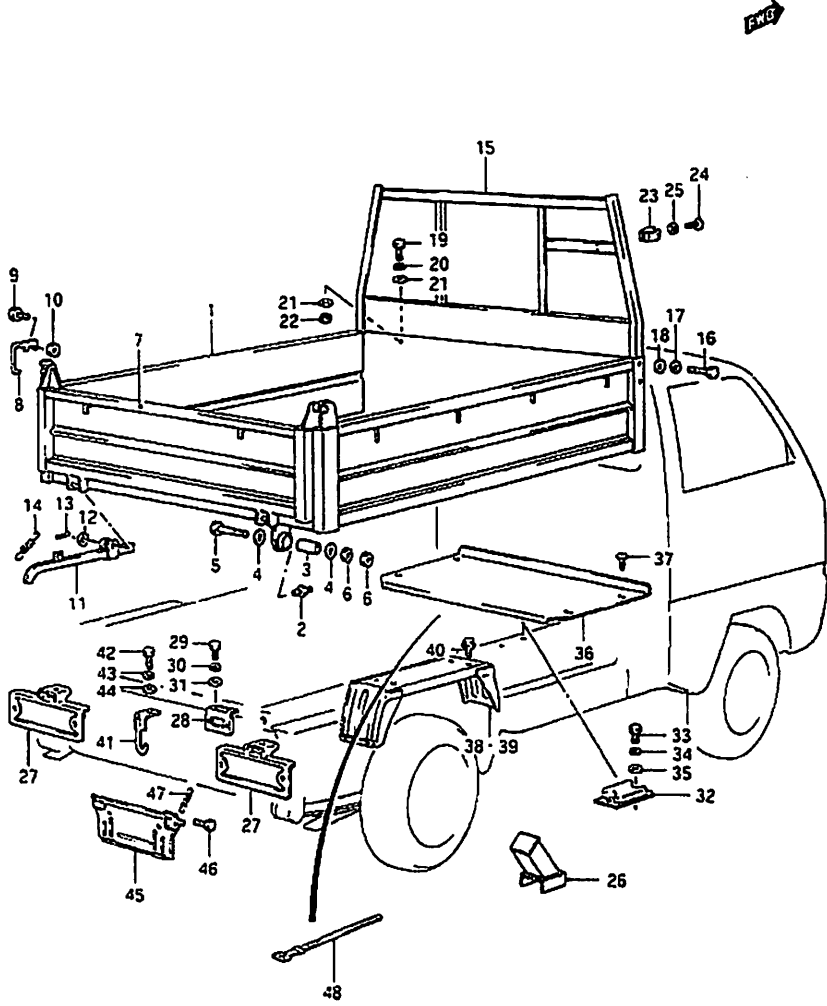

**Fig: 144 Dump Truck Option 4WD
Dump Body Panels**

Fig: 144 Dump Truck Option 4WD
Dump Body Panels

**Fig: 144 Dump Truck Option 4WD
Dump Body Panels**

Item	Part #	Description	Model & Quantity	
			Truck	Van
43	08321-21066	Lock Washer	1	
44	08322-21066	Washer	1	
45	73860-79000	Bracket: Rear License	1	
46	09100-06075	Bolt: 6x14mm	2	
47	09443-15004	Spring	2	
48	09407-12402	Clamp: L:120	2