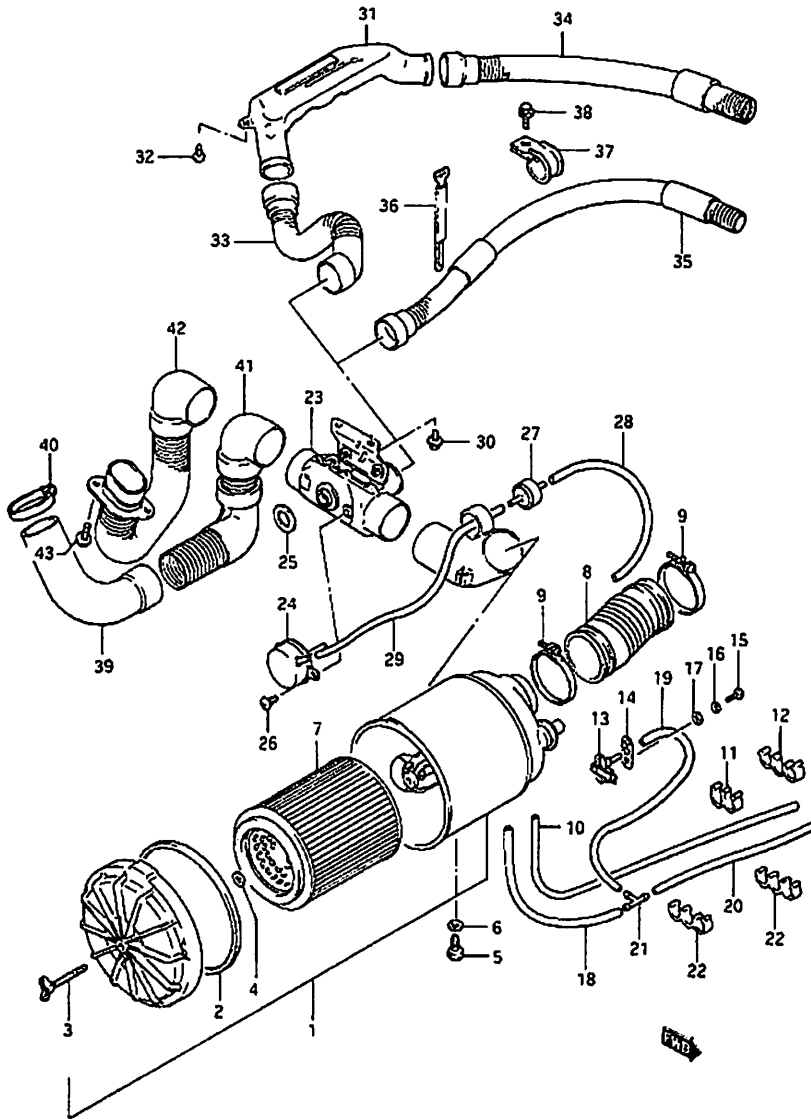

Fig: 22 Engine Group
Air Cleaner: Every Van: Standard

Fig: 22 Engine Group
Air Cleaner: Every Van: Standard

Fig: 22 Engine Group
Air Cleaner: Every Van: Standard

Item	Part #	Description	Model & Quantity	
			Truck	Van
20	09358-35754-260	Vacuum Hose: 3.5x7.5		1
21	09367-04002	Joint: #-Way		1
22	09408-00034	Clip		2
23	13740-85521	Air Valve Assembly		1
24	13748-85510	Actuator Valve		1
25	13746-85000	Gasket: Actuator		1
26	03141-05108	Screw		1
27	18480-74020	Valve: Vacuum Restrictor		1
28	09343-03101	Vacuum Hose: 3.5x7.5		1
29	09343-03101	Vacuum Hose: 3.5x7.5		1
30	01517-06103	Bolt		2
31	13847-85400	Chamber: Warm Air		1
32	03141-06123	Screw		2
33	13840-85500	Hose: Warm Air Valve: Side		1
34	13840-85510	Hose: Warm Air Valve Exhaust Side		1
35	13840-85501	Hose: Warm Air		1
36	13896-85000	Clamp		1
37	09403-34403	Clamp		1
38	01517-06103	Bolt		1
39	13871-85500	Joint: Inlet Air Valve		1