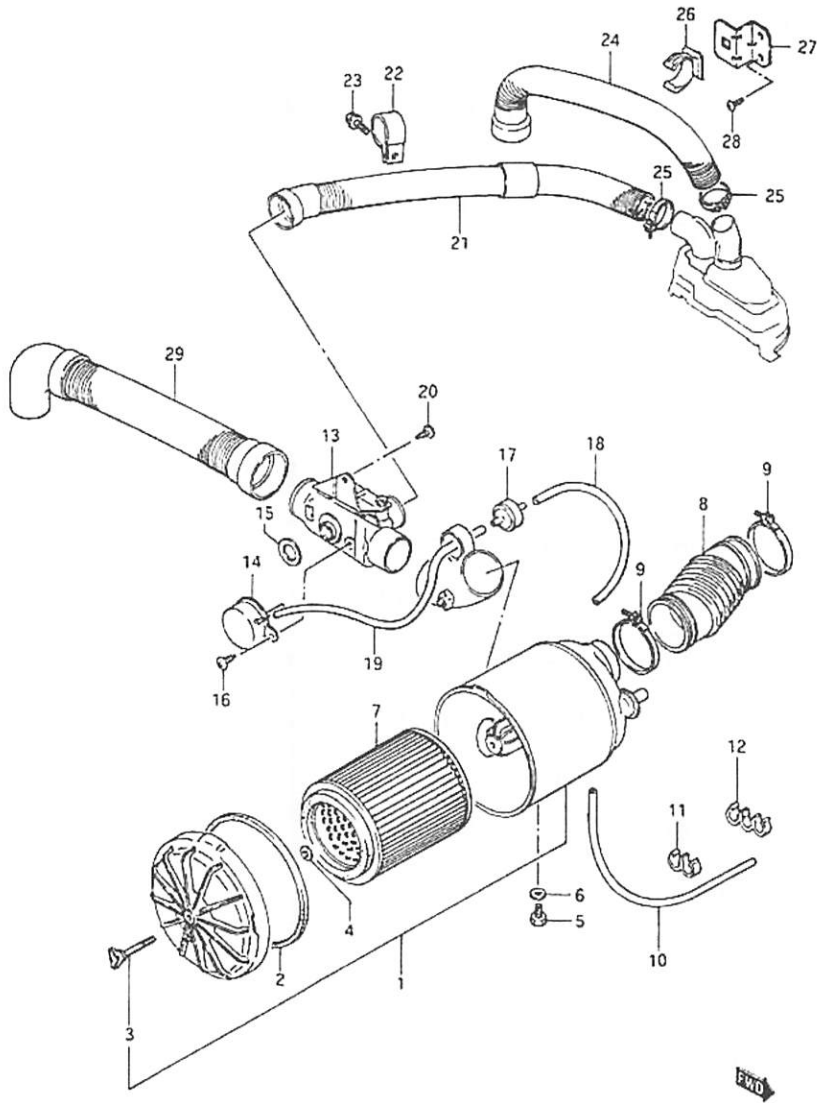

Fig: 21 Engine Group
Air Cleaner: Carry: Heavy Duty

Fig: 21 Engine Group
Air Cleaner: Carry: Heavy Duty

Fig: 21 Engine Group
Air Cleaner: Carry: Heavy Duty

Item	Part #	Description	Model & Quantity	
			Truck	Van
17	18480-74020	Valve: Vacuum Restrictor	1	
18	09358-35752-300	Vacuum Hose: 3.5x7.5x300	1	
19	09343-03090	Vacuum Hose: 3.5x7.5x95	1	
20	03141-06123	Screw	2	
21	13840-85420	Hose: Warm Air	1	
22	09403-38401	Clamp	1	
23	01517-06103	Bolt	1	
24	13850-85000	Hose: Warm Air Inlet	1	
25	09402-34308	Clamp	2	
26	09403-32301	Clamp	1	
27	13862-79110	Bracket: Warm Air Hose	1	
28	03141-06123	Screw	2	
29	13870-85400	Hose: Cool Air	1