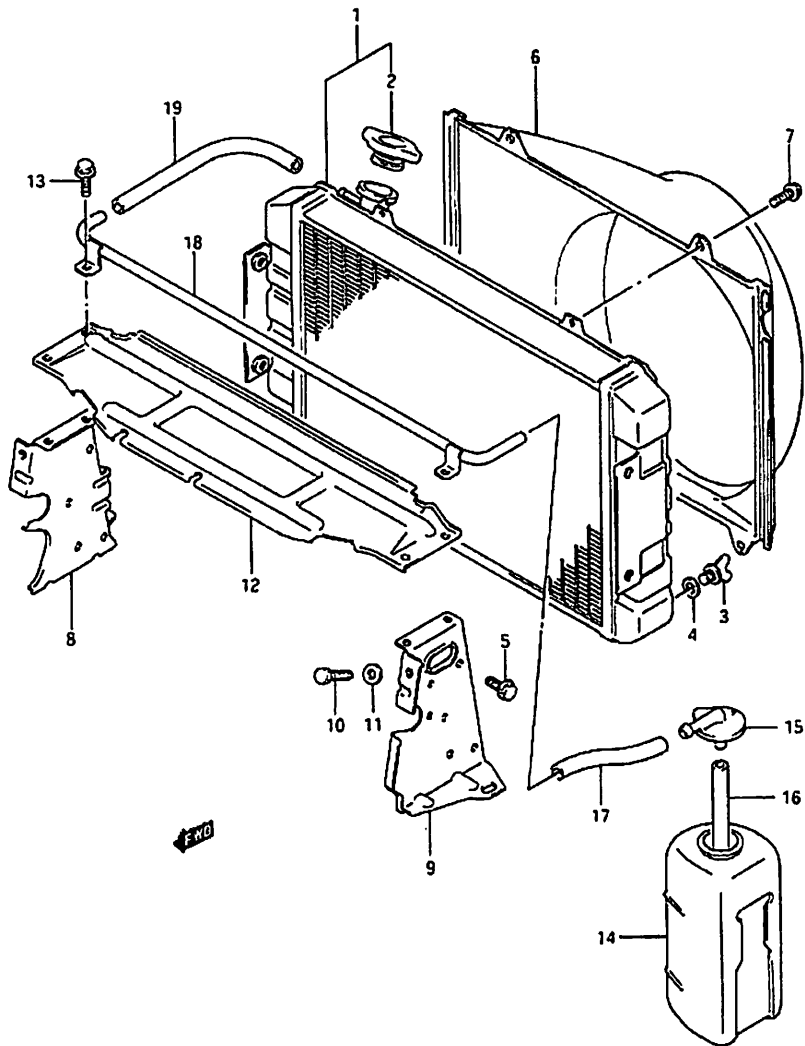

Fig: 41 Cooling & Emission System Components
Water Hose & Components: Standard

Fig: 40 Cooling & Emission System Components
Radiator & Components: Turbocharged: Type 2

Fig: 41 Cooling & Emission System Components
Water Hose & Components: Standard

Item	Part #	Description	Model & Quantity	
			Truck	Van
17	17874-72070	Hose: Heater:	1	1
18	09401-18401	Clip	6	6
19	17885-60C00	Cushion: Heater Hose	1	1
20	17879-85200	Clip: Hose	1	1
21	09403-18304	Clamp	1	1
22	09403-19401	Clamp	2	2
23	09403-19406	Clamp	1	1
24	03141-06123	Screw	3	3