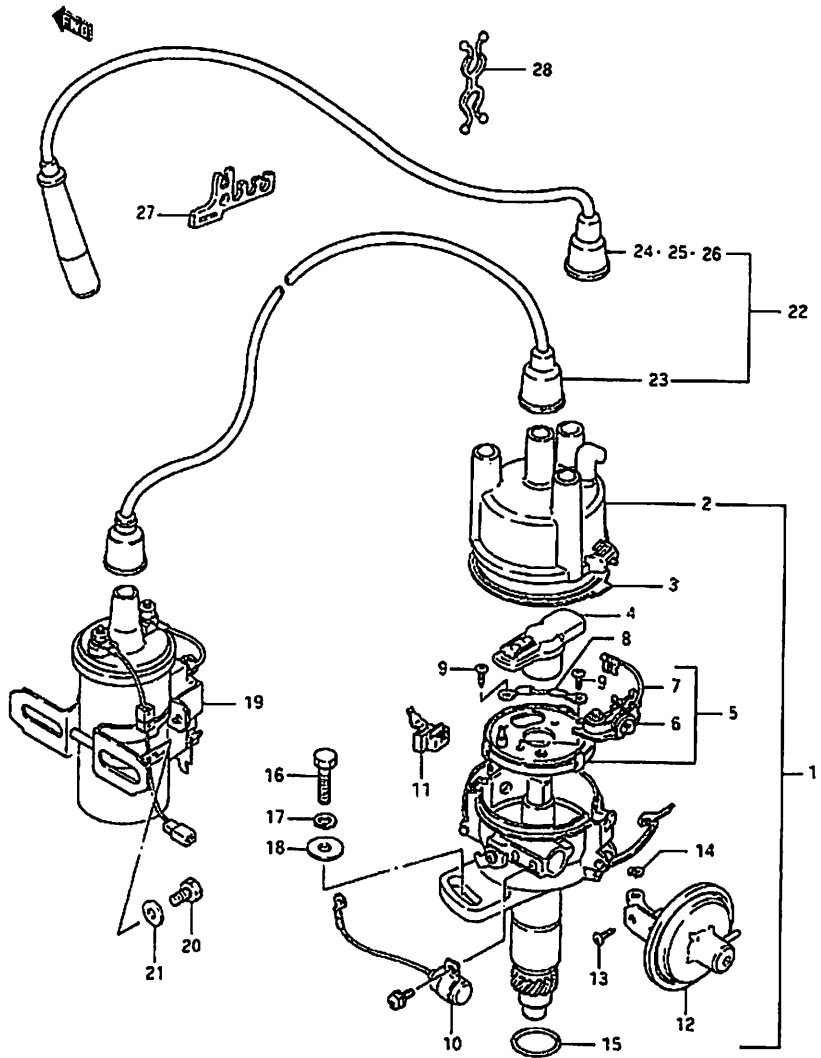

Fig: 77 Electrical Components
Distributor & Coil Components: DB71T-152760~

Fig: 77 Electrical Components
Distributor & Coil Components: DB71T-152760~

Fig: 77 Electrical Components
Distributor & Coil Components: DB71T-152760~

Item	Part #	Description	Model & Quantity	
			Truck	Van
22	33700-85050	Plug Wire Set: Complete	1	
23	33710-85051	Plug Wire: No.1: Coil	1	
24	33730-85010	Plug Wire: No.2	1	
25	33740-85010	Plug Wire: No.3	1	
26	33750-85010	Plug Wire: No.4	1	
27	33882-85011	Wire Guide	2	
28	09408-00022	Wire Guide	1