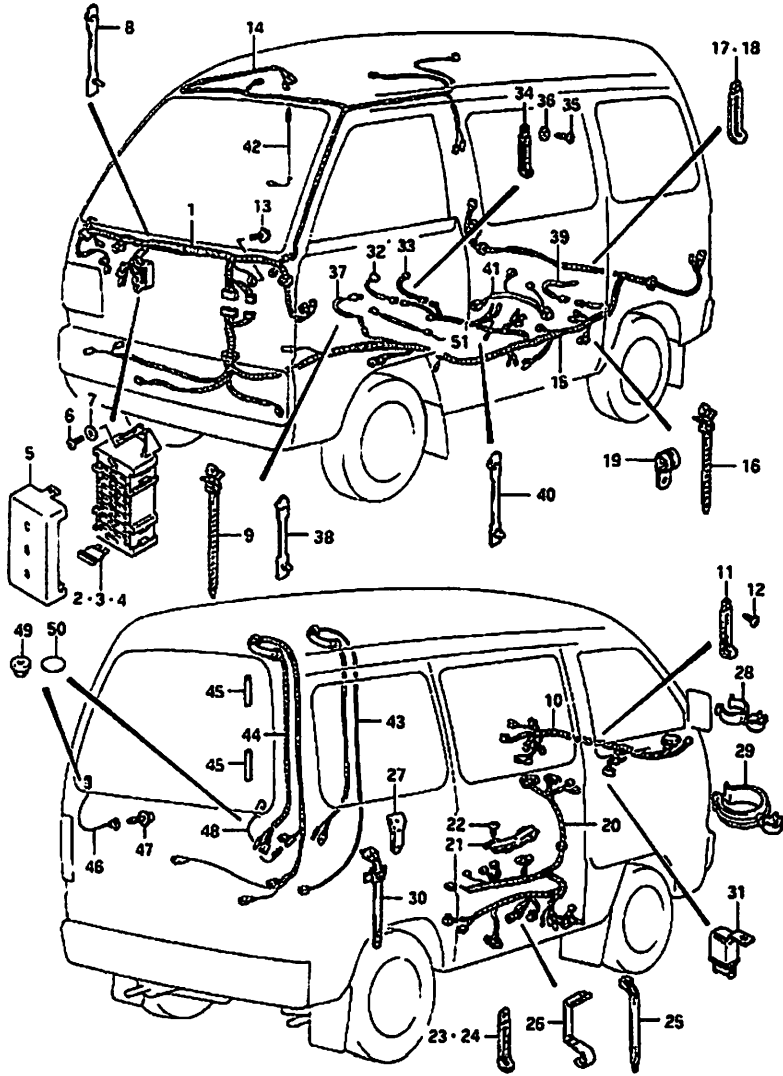

Fig: 90 Electrical Components
Wiring Harness: Van

Fig: 90 Electrical Components
Wiring Harness: Van

Fig: 90 Electrical Components
Wiring Harness: Van

Item	Part #	Description	Model & Quantity	
			Truck	Van
33-1	36748-85000	Wire: Alternator		1
33-2	36748-85010	Wire: Alternator: Turbo		1
34	09404-06413	Clamp L:70		1
35	03111-05126	Screw		1
36	08322-21056	Washer		1
37	36890-85000	Wire: Oil Pressure Sensor		1
38	09407-05403	Clamp L:88		1
39	34823-85500	Wire: Fuel Level Gage		1
40	09407-05403	Clamp L:88		3
41	36895-85010	Wire: Fuel Tank: Turbo		1
42	36850-85000	Wire: Front Door Switch		1
43	36840-85500	Wire: License Lamp		1
44	36640-85500	Harness: Rear Bumper		1
45	09351-80902-300	Protector Cover: 8x9x300		2
46	36891-85000	Rear Defogger Ground Wire		1
47	09139-05039	Screw		1
48	36892-85010	Wire: Rear Defogger (+)		2
49	09308-03005	Grommet		2
50	67627-7000	Seal		2
51	36863-85000	Wire: Water Temp Gage		1