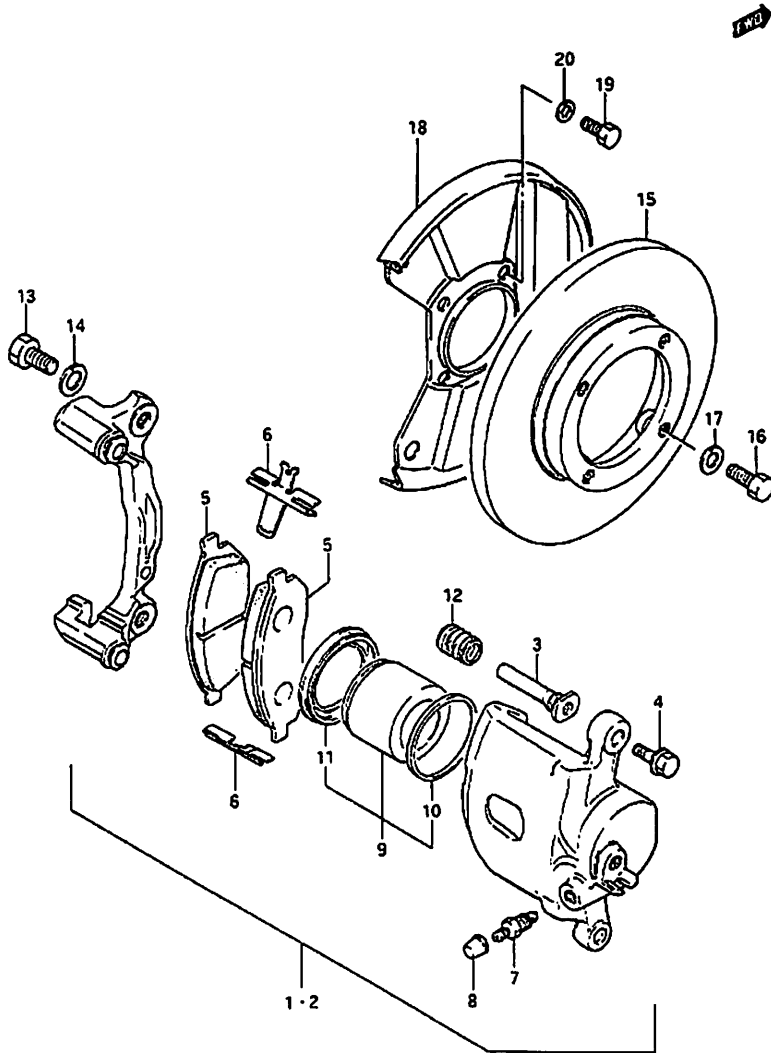

Fig: 113 Suspension, Axle, and Brake Components
Front Brakes: Disk Type

Fig: 113 Suspension, Axle, and Brake Components
Front Brakes: Disk Type

Fig: 113 Suspension, Axle, and Brake Components
Front Brakes: Disk Type

Item	Part #	Description	Model & Quantity	
			Truck	Van
1	55102-84500	Caliper Assembly: RH	1	1
2	55101-84500	Caliper assembly: LH	1	1
3	55191-78400	Pin	4	4
4	55206-78451	Bolt	4	4
5	55210-84500	Pad	4	4
6	55234-78450	Spring: Pad	4	4
7	55151-78450	Bleeder Valve	2	2
8	55156-66310	Cap	2	2
9	55100-78812	Repair Kit	2	2
10	55136-78450	Seal: Piston: Outer	2	2
11	55141-78450	Seal: Piston: Inner	2	2
12	55201-78450	Boot	4	4
13	09100-12118	Bolt	4	4
14	08321-31123	Lock Washer	4	4
15	55511-82000	Front Disk Rotor	2	2
16	09100-10237	Bolt	8	8
17	08321-31103	Lock Washer	8	8
18	55221-85401	Dust Plate	2	2
19	01107-10253	Bolt	8	8
20	08321-31103	Lock Washer	8	8