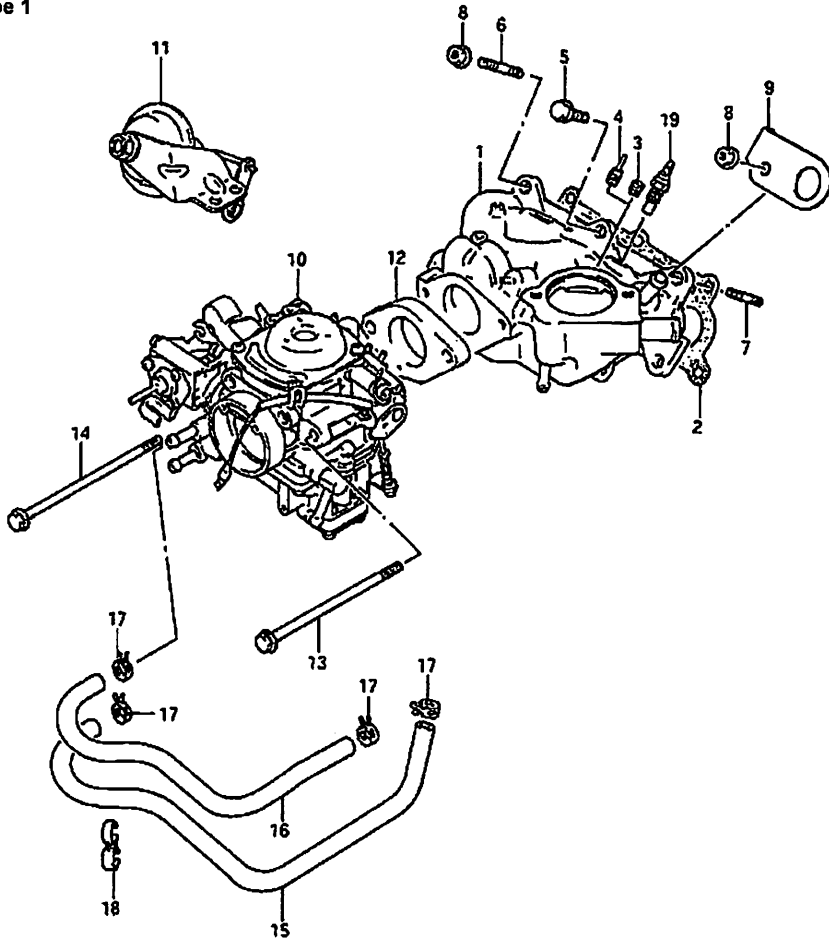

Fig: 12 Engine Group
Intake Manifold: Carbureted: Type 1

Fig: 12 Engine Group
Intake Manifold: Carbureted: Type 1

Type 1

Fig: 12 Engine Group
Intake Manifold: Carbureted: Type 1

Item	Part #	Description	Model & Quantity	
			Truck	Van
1-1	13110-85031	Intake Manifold VIN 13110-85030	1	1
1-2	13110-85010	Intake Manifold Heavy Duty (Kanreiichi)	1	1
2	13119-78111	Gasket: Intake Manifold	1	1
3	09246-04002	Plug	1	1
4	95562-78190	Union Vacuum Hose: HD Unit		1
5	01517-08203	Bolt	2	2
6	01411-08203	Stud Bolt	3	3
7	01411-08253	Stud Bolt	1	1
8	08316-16083	Nut	4	4
9	11851-79100	Engine Lift Hook	1	1
10-1	13200-85041	Carburetor Assembly	1	1
10-2	13200-85051	Carburetor Assembly Heavy Duty (Kanreiichi)	1	
10-3	13200-85024	Carburetor Assembly Heavy Duty (Kanreiichi)		1
11	95550-85500	Fast Idle Diaphragm	1	1
12	13121-85001	Insulator: Carburetor	1	1
13	01537-08953	Bolt	1	1
14	09103-08133	Bolt: 8x105	1	1
15	13191-85000	Hose: Choke Inlet	1	1