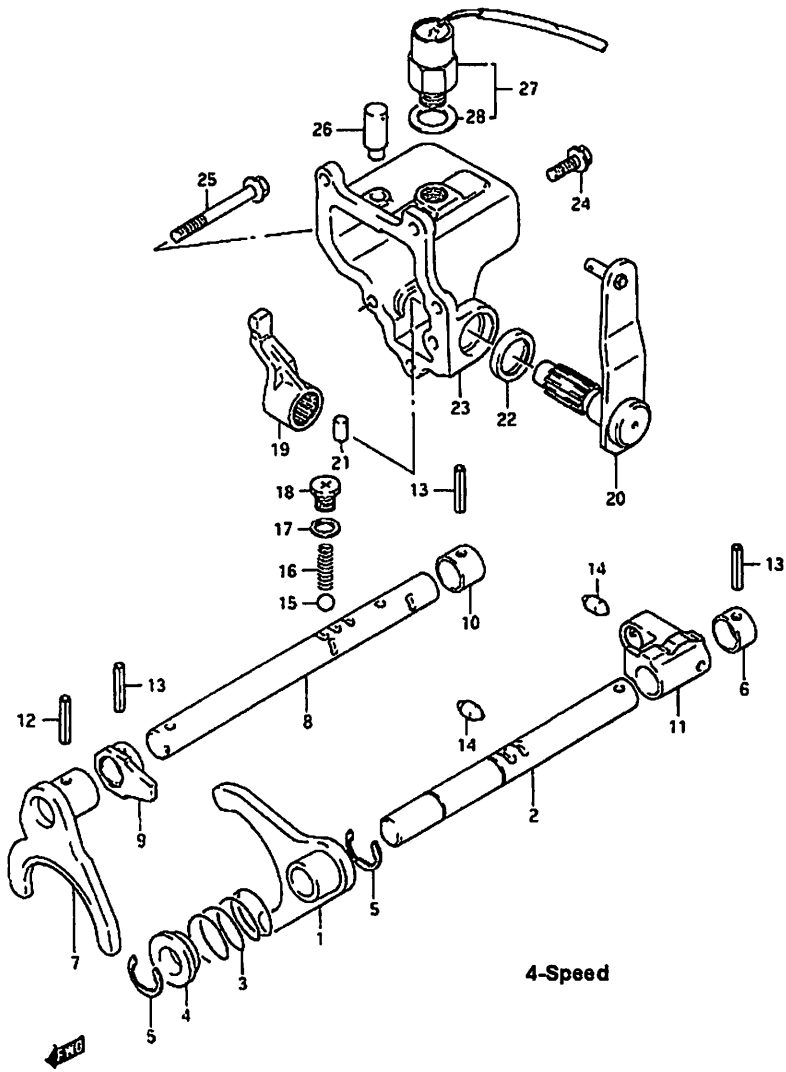

Fig: 65 Driveline Components
Transfer Gear Shift Fork Components: 4-Speed

Fig: 65 Driveline Components
Transfer Gear Shift Fork Components: 4-Speed

Item	Part #	Description	Model & Quantity	
			Truck	Van
21-2	04221-06189	Pin: DB71T-149178~	1	
22	09283-17015	Oil Seal	1	
23	29751-85414	Housing: Shift Linkage	1	
24	01517-06203	Bolt	4	
25	01517-06603	Bolt	1	
26	24821-09001	Plug: Breather Port	1	
27	37750-78123	Switch: Position Indicator	1	
28	09280-11002	O-Ring	1