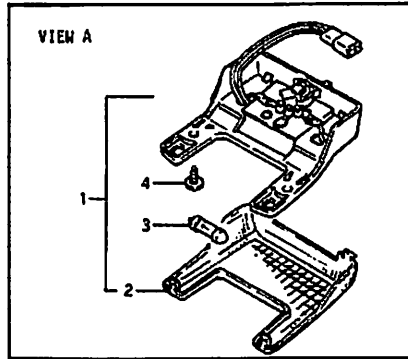

Fig: 86 Electrical Components
Internal Lighting & Dome Lamps

Fig: 86 Electrical Components
Internal Lighting & Dome Lamps

Item	Part #	Description	Model & Quantity	
			Truck	Van
1-1	36210-85010	Dome Lamp Assembly	1	
1-2	36210-85010	Dome Lamp Assembly		1
2	36212-78001	Lens	1	1
3	#09471-12073	Bulb: 12V 5W	1	1
4	03241-05108	Screw	2	2
5	36210-85050	Dome Lamp: Rear		2
6	36212-85020	Lens		2
7	#09471-12073	Bulb: 12V 5W		2
8	03211-04168	Screw		4
9	36230-85001	Deck Lamp	1	
10	#09471-12076	Bulb: 12V 5W	1	
11	36233-85000	Gasket	1	
12	36237-85000	Cover	1	
13	03511-04258	Screw	2	
14	09148-04021	Nut	2	
15	03511-04168	Screw	1	
16	36240-85000	Bracket: Deck Lamp	1	
17	01107-06166	Bolt	2	
18	08321-21067	Lock Washer	2	
19	08322-21067	Washer	2