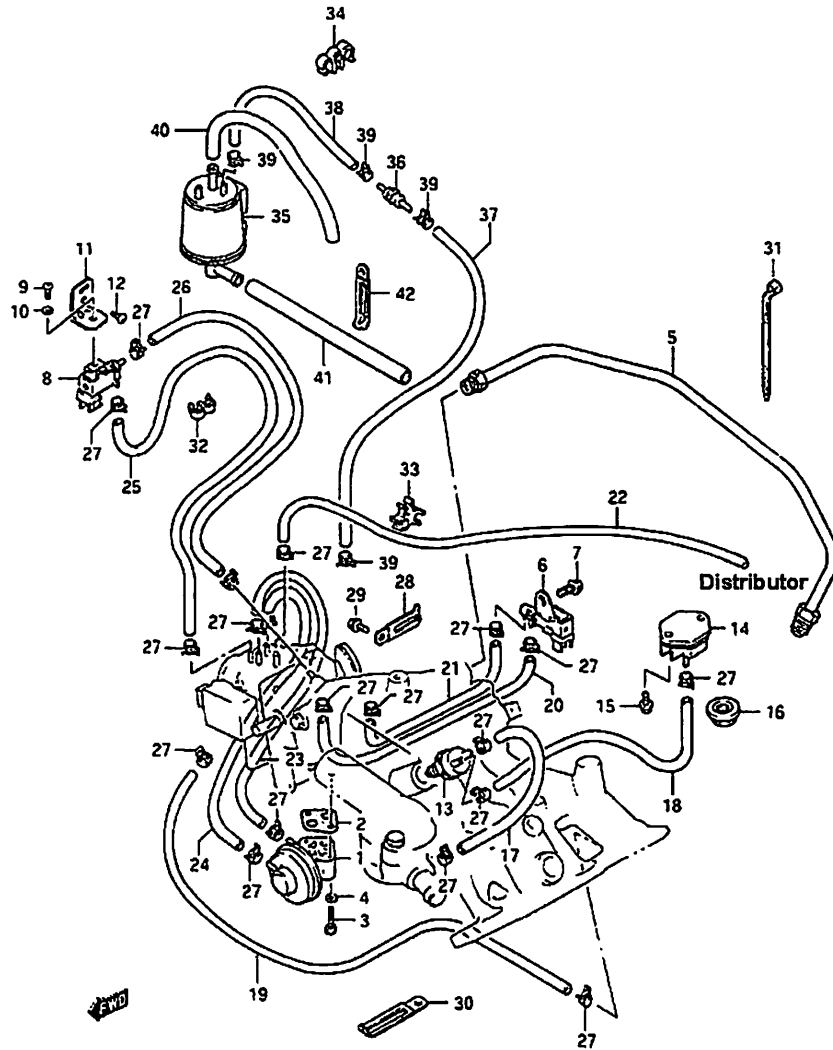

Fig: 45 Cooling & Emission System Components
Emission Control: EGR: Hoses & Components: Turbocharged: Type 1

Fig: 45 Cooling & Emission System Components

Emission Control: EGR: Hoses & Components: Turbocharged: Type 1

Item	Part #	Description	Model & Quantity	
			Truck	Van
41	09351-70113-300	Hose: 7X11X300		1
42	09404-06404	Clamp L:80		1