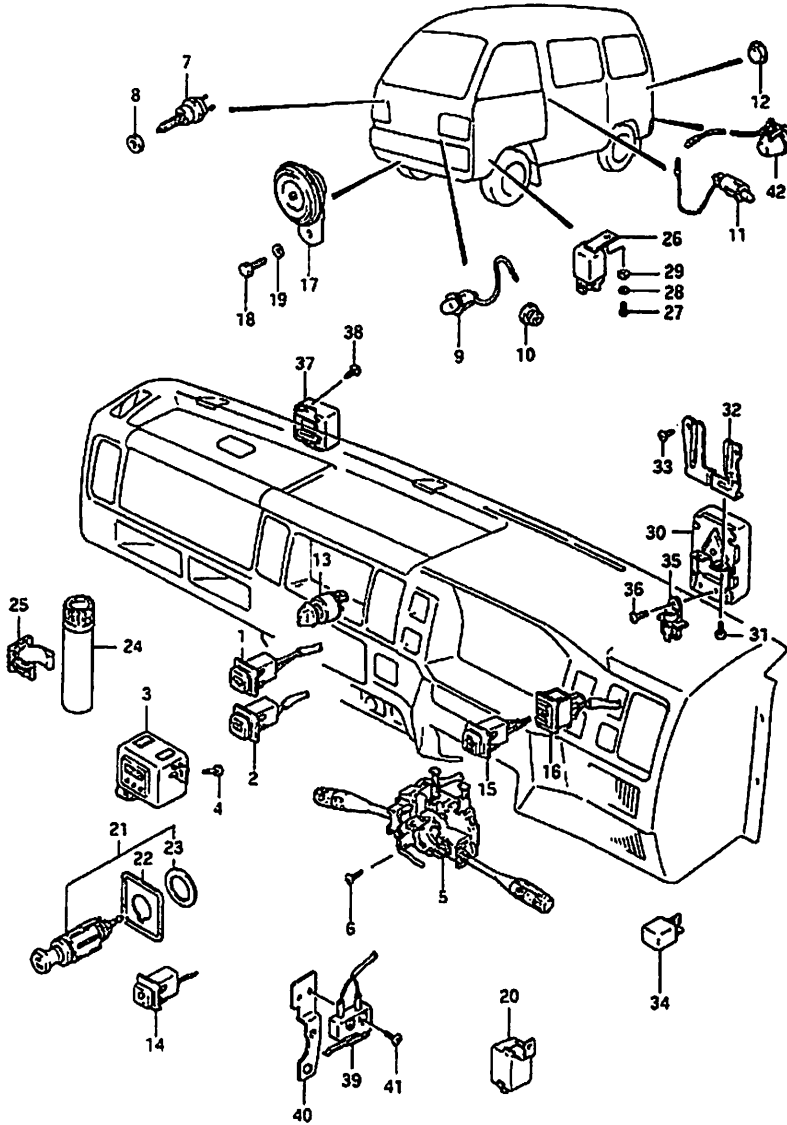

Fig: 91 Electrical Components  
Electrical Switches, Relay and Related Components

**Fig: 91 Electrical Components**  
**Electrical Switches, Relay and Related Components**

Item	Part #	Description	Model & Quantity	
			Truck	Van
21	39400-83810	Cigarette Lighter Set	1	1
22	39471-78001	Bezel: Lighter	1	1
23	09160-23007	Washer	1	1
24	#39710-58010	Signal Flare	1	1
25	09403-32301	Clamp	1	1
26	38870-85000	Relay: FCV Control		1
27	02112-04086	Screw		1
28	08321-21046	Lock Washer		1
29	08322-21046	Washer		1
30-1	#33920-85552	Control Computer: EPI Type 1 Turbo		1
30-2	#33920-85562	Control Computer: EPI Type 2 Turbo		1
31	02142-06126	Screw		2
32	33924-85550	Bracket: Computer: EPI		1
33	03241-05106	Screw		2
34-1	33926-80710	Resister: CO Adjuster: Turbo 270Ω		AR
34-2	33927-80710	Resister: CO Adjuster: Turbo 430Ω		AR
34-3	33928-80710	Resister: CO Adjuster: Turbo 680Ω		AR