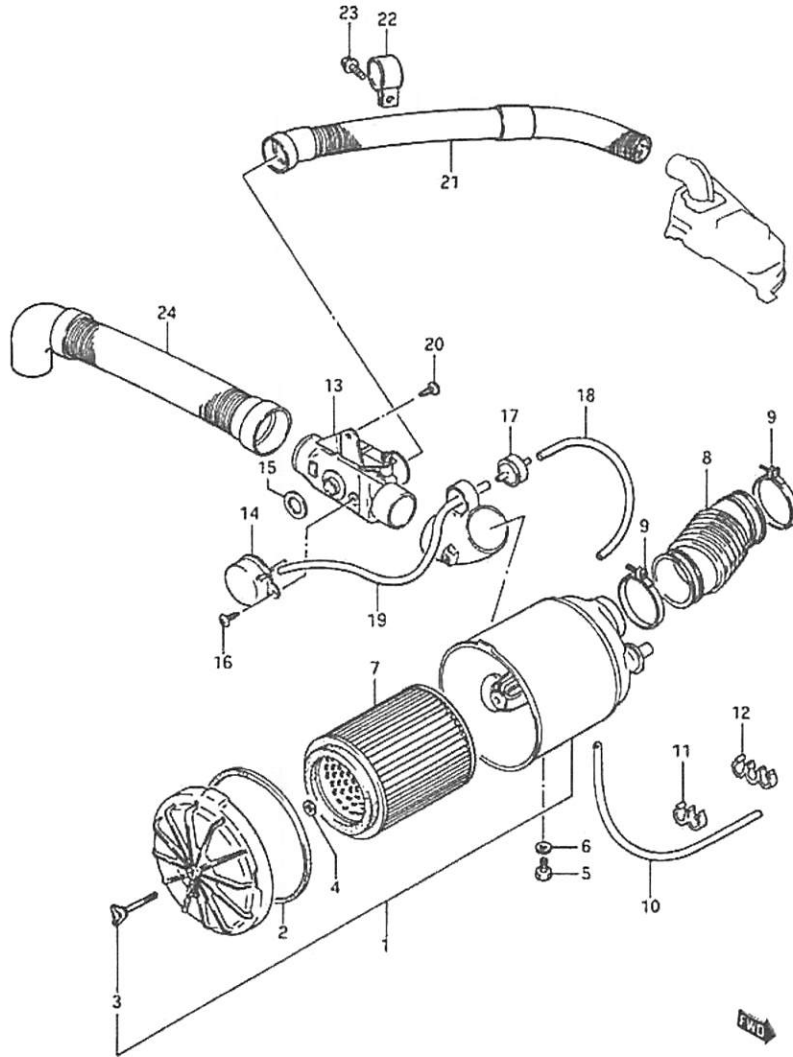

Fig: 20 Engine Group
Air Cleaner: Carry: Standard

Fig: 20 Engine Group
Air Cleaner: Carry: Standard

Fig: 20 Engine Group
Air Cleaner: Carry: Standard

Item	Part #	Description	Model & Quantity	
			Truck	Van
1-1	13701-85411	Case Assembly: Air Cleaner VIN: 13701 to 85410	1	
1-2	13701-85402	Case Assembly: Air Cleaner VIN: DB71T~11388~	1	
2	13772-85000	Gasket: Cover	1	
3	13745-79120	Wing Nut	1	
4	09280-09003	O-Ring	1	
5	01107-08123	Bolt	2	
6	08321-21083	Lock washer	2	
7	13780-79000	Filter: Element	1	
8-1	13881-85400	Carburetor Duct: Type 1	1	
8-2	13881-85410	Carburetor: Duct: Type 2	1	
9	09402-62309	Clamp	2	
10	09343-03060	Hose	1	
11	09408-0003	Clip	2	
12	094-00034	Clip	1	
13	13740-85412	Air Valve Assembly	1	
14-1	13748-83000	Actuator Valve	1	
14-2	13748-85510	Actuator Valve DB71T-119493~	1	
15	13746-85000	Gasket: Actuator	1