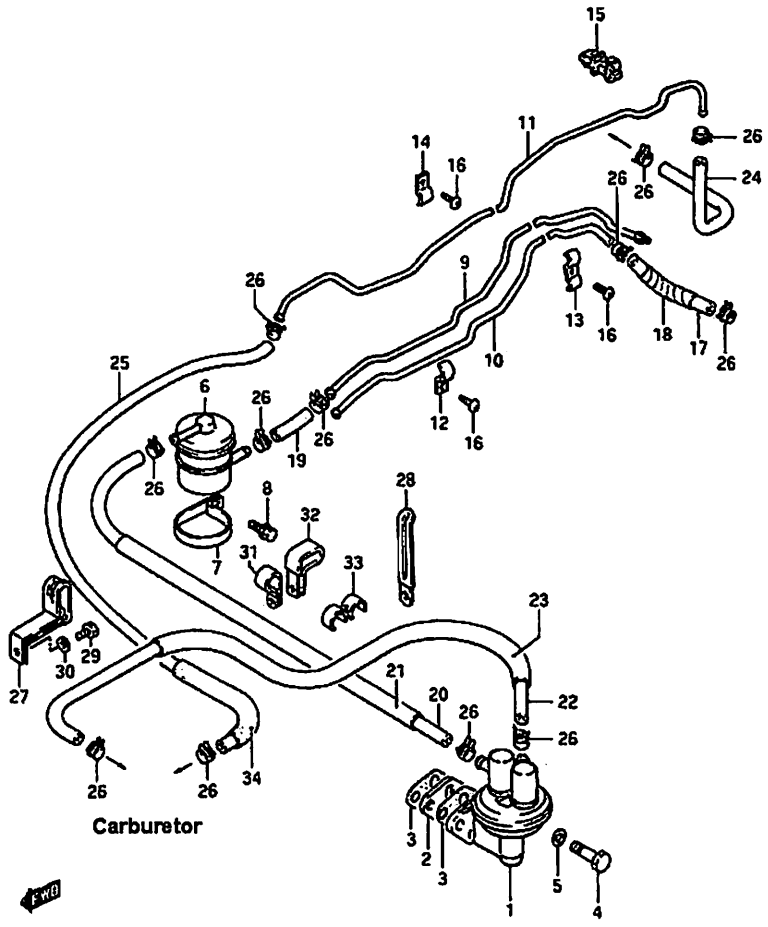

**Fig: 32 Engine Group
Fuel Line System: Truck**

Fig: 32 Engine Group
Fuel Line System: Truck

**Fig: 32 Engine Group
Fuel Line System: Truck**

Item	Part #	Description	Model & Quantity	
			Truck	Van
1	15100-77200	Fuel Pump: Mechanical	1	
2	15318-73001	Insulator Spacer	1	
3	15319-73001	Gasket: Fuel Pump	2	
4	01107-08353	Bolt	2	
5	08321-21083	Lock Washer	2	
6	15410-79100	Fuel Filter	1	
7	09403-51407	Clamp	1	
8	01517-06123	Bolt	1	
9	15810-85200	Fuel Pipe	1	
10	15811-85100	Fuel Pipe	1	
11	15861-85400	Fuel Return Line	1	
12	09403-08309	Clamp	2	
13	09403-08310	Clamp	2	
14	09403-05302	Clamp	2	
15	09403-06312	Clamp	1	
16	03111-06123	Screw	6	
17	09343-07050	Hose: 7x12x810	1	
18	95767-78140	Protector Line Cover	1	
19	09343-07050	Hose: 7x12x810	1	
20	09343-07050	Hose: 7x12x810	1	
21	09343-07050	Hose: 7x12x810	1