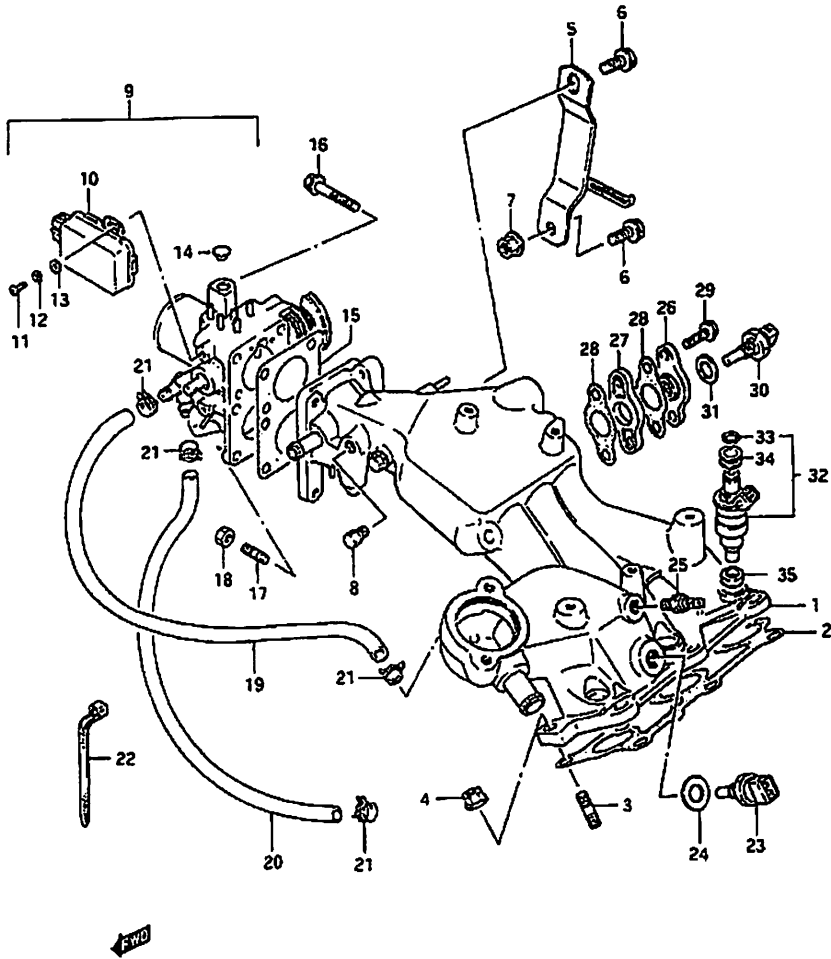

Fig: 14A Engine Group
Fuel Injected: Turbocharged Intake System Components

Fig: 14A Engine Group
Fuel Injected: Turbocharged Intake System Components

Fig: 14A Engine Group
Fuel Injected: Turbocharged Intake System Components

Item	Part #	Description	Model & Quantity	
			Truck	Van
1-1	13110-85550	Intake Manifold: type 1		1
1-2	13110-85560	Intake Manifold: Type 2 VIN: 13110-85561		1
2	13119-78111	Gasket: Intake Manifold		1
3	01411-08203	Stud Bolt		6
4	08316-16083	Nut		6
5	13192-85550	Bracket: Manifold		1
6	01517-08163	Bolt		2
7	08316-16083	Nut		1
8	09246-04002	Plug		2
9-1	#13400-85551	Throttle Body (ND) Type 1 VIN: 13400 to 85550		1
9-2	#13400-85560	Throttle Body (ND) Type 2		1
10	#13420-84150	TPS Sensor		1
11	02112-04106	Screw		2
12	08321-21046	Lock Washer		2
13	08322-21046	Washer		2
14	#13419-84150	Plug		1
15	13421-85550	Gasket: Throttle Body		1
16	01537-06453	Bolt		4
17	01421-06163	Stud Bolt		2
18	08316-16063	Nut		2