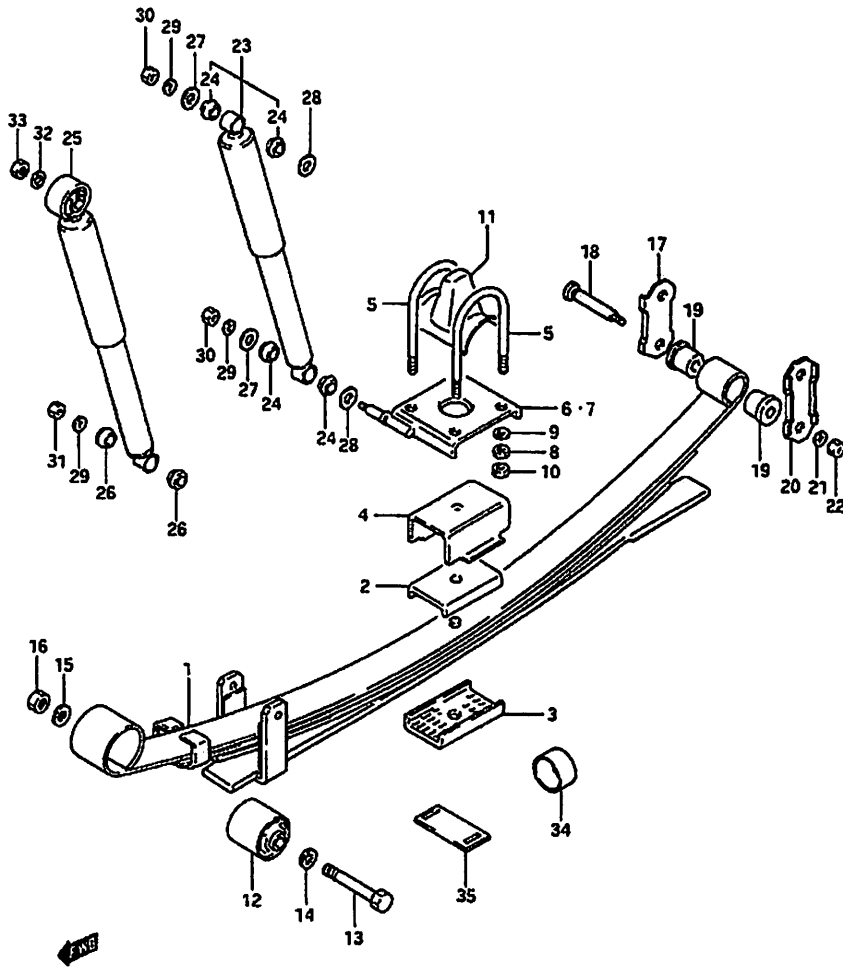

Fig: 101 Suspension, Axle, and Brake Components
Rear Suspension Components

Fig: 101 Suspension, Axle, and Brake Components
Rear Suspension Components

Fig: 101 Suspension, Axle, and Brake Components
Rear Suspension Components

Item	Part #	Description	Model & Quantity	
			Truck	Van
16	08310-12123	Nut	2	2
17	41461-77300	Plate: Shackle	2	2
18	41463-82000	Pin: Shackle	4	4
19	09305-13002	Bushing	8	8
20	41462-77300	Plate: Shackle	2	2
21	08321-31103	Lock Washer	4	4
22	08310-12103	Nut	4	4
23	41700-85010	Rear Shock Absorber	2	
24	41681-58010	Bushing	8	
25	41700-65C00	Rear Shock Absorber		2
26	41681-58010	Bushing		4
27	09160-08075	Washer	4	2
28	09160-12056	Washer	4	2
29	08321-21083	Lock Washer	4	2
30	08310-11083	Nut	4	
31	09140-08017	Nut		2
32	08321-31103	Lock Washer		2
33	08310-12103	Nut		2
34	41348-79500	Tube: Silencer	AR	AR
35	4134979500	Plate: Silencer	2	2