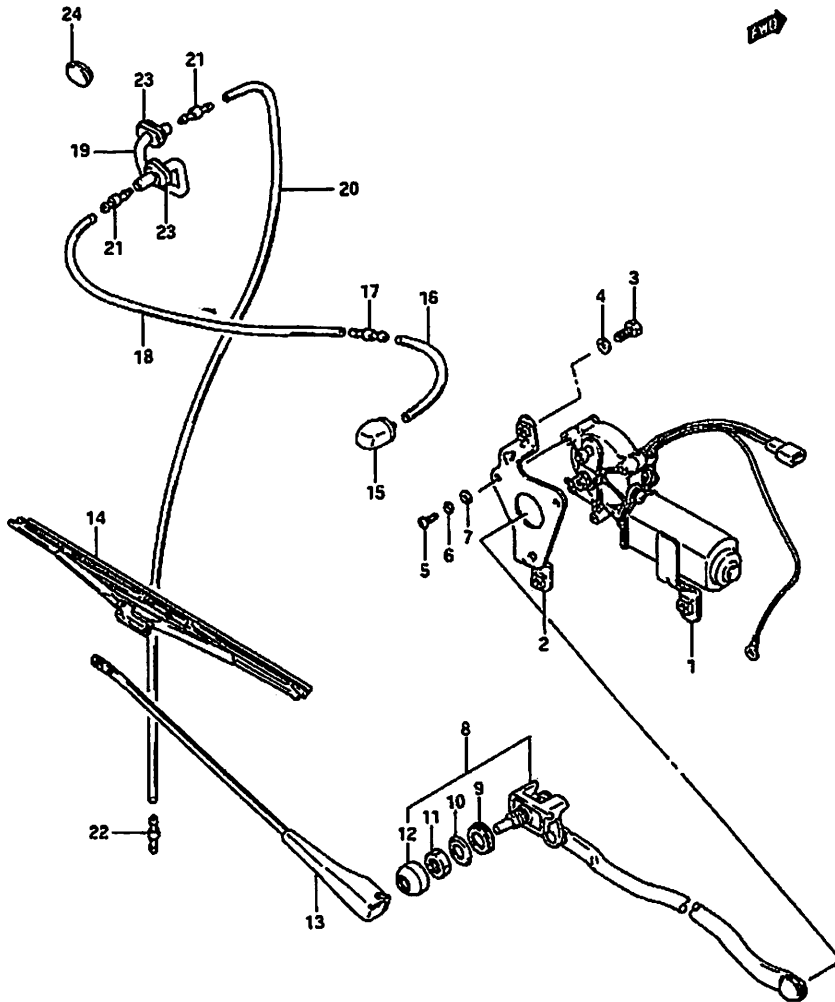

Fig: 95 Electrical Components
Rear Wiper and Components: Van

Fig: 95 Electrical Components
Rear Wiper and Components: Van

Fig: 95 Electrical Components
Rear Wiper and Components: Van

Item	Part #	Description	Model & Quantity	
			Truck	Van
1	#38811-85500	Wiper Motor: Rear		1
2	#38812-85500	Bracket: Wiper Motor		1
3	01104-05088	Bolt		2
4	08321-21057	Lock Washer		2
5	02112-06128	Screw		3
6	08321-21067	Lock Washer		3
7	08322-21067	Washer		3
8	#38813-85500	Linkage Assembly: Rear		1
9	#38272-71310	Packing		1
10	#38271-71310	Washer		1
11	#38278-67011	Nut		1
12	#38274-78000	Cap		1
13	38821-85500	Wiper Arm Assembly		1
14	38340-71701	Blade: Wiper		1
15	#38841-85500	Nozzle: Washer		1
16	#38491-55111	Hose: Washer		1
17	#38833-79500	Hose Connector		1
18	#38492-85500	Hose		1
19	#38835-85500	Hose		1
20	#38491-55111	Hose		1
21	#38838-82000	Connector		2