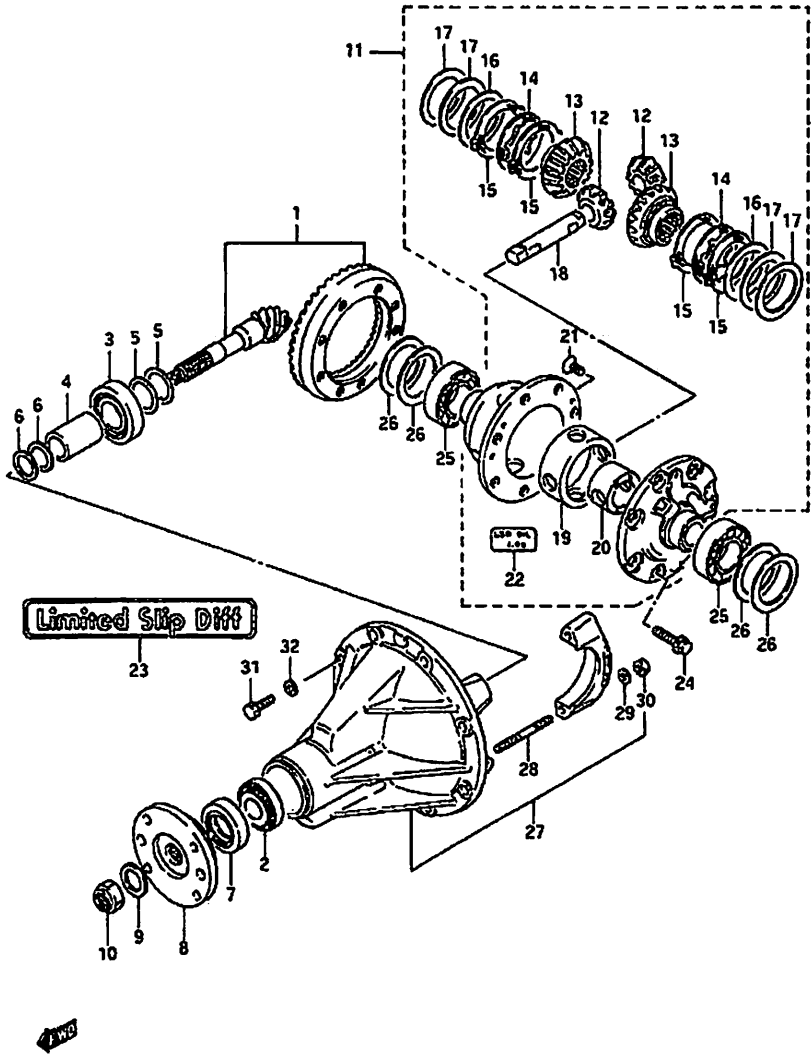

Fig: 59 Driveline Components
Rear Differential Gears: Limited Slip Diff

Fig: 59 Driveline Components
Rear Differential Gears: Limited Slip Diff

Fig: 59 Driveline Components
Rear Differential Gears: Limited Slip Diff

Item	Part #	Description	Model & Quantity	
			Truck	Van
1-1	27300-85824	Ring & Pinion: 6:43 4 Speed	1	
1-2	27300-85834	Ring & Pinion: 6:45 4&5 Speed	1	
1-3	27300-85870	Ring & Pinion: 6:43 Type 2 4Speed	1	
1-4	27300-85880	Ring & Pinion: 6:45 Type 2 ~DB71T-183250 Type 2 5 Speed	1	
2	09265-20001	Bearing	1	
3-1	09265-25005	Bearing: Type 1	1	
3-2	09265-25021	Bearing: Type 2	1	
4-1	27315-85400	Spacer: Type 1	1	
4-2	27315-85410	Spacer: Type 1 DB71T-125211~	1	
4-3	27315-85470	Spacer: Type 2	1	
5-1	09181-26001	Shim: 26x32.5x0.3	AR	
5-2	09181-25040	Shim: 25x31x1.00	AR	
5-3	09181-25041	Shim: 25x31x1.03	AR	
5-4	09181-25042	Shim: 25x31x1.06	AR	
5-5	09181-25043	Shim: 25x31x1.09	AR	
5-6	09181-25044	Shim: 25x31x1.12	AR	
5-7	09181-25045	Shim: 25x31x1.15	AR