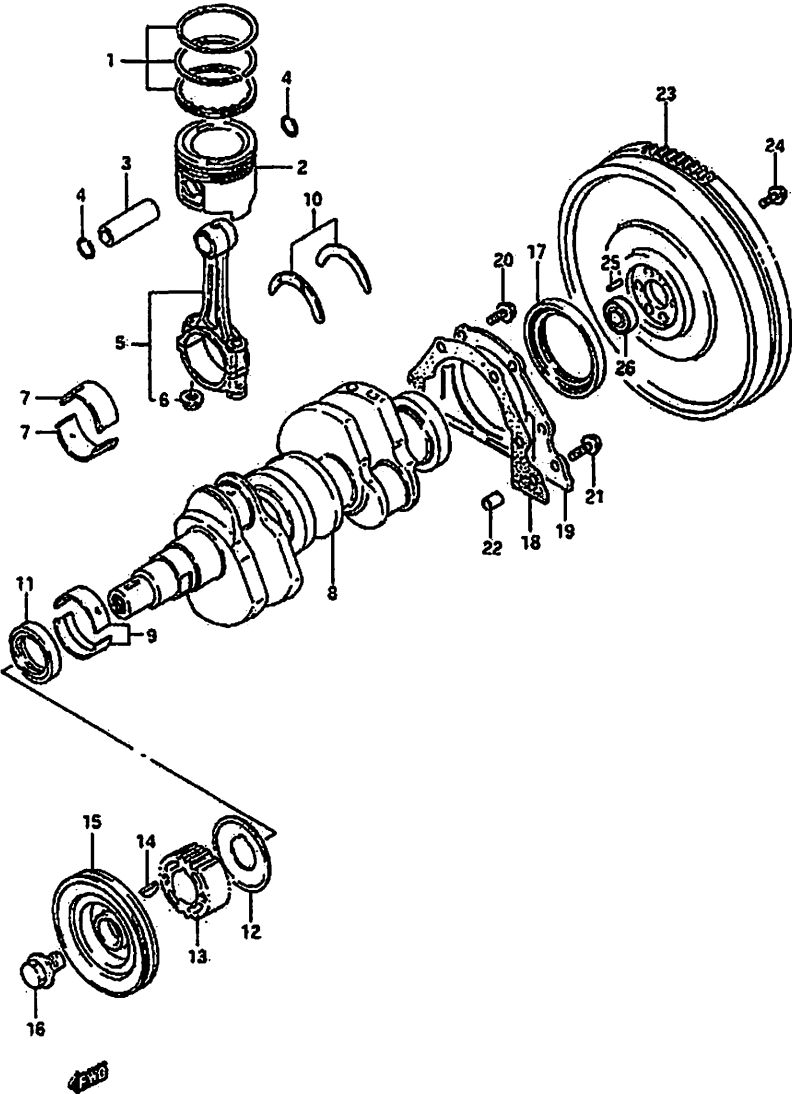

Fig: 9 Engine Group
Crankshaft & Piston Components: Turbocharged

Fig: 9 Engine Group
Crankshaft & Piston Components: Turbocharged

Item	Part #	Description	Model & Quantity	
			Truck	Van
25	04221-06129	Knock Pin		1
26	12623-70B00	Bearing: Pilot (Input Shaft)		1