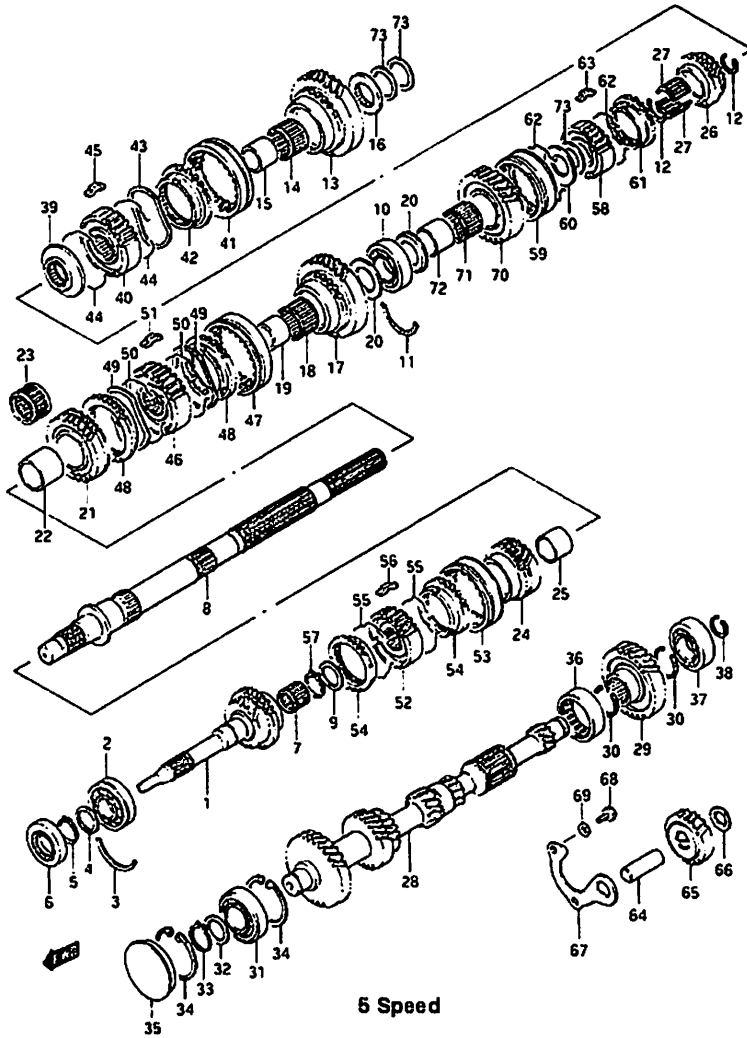

Fig: 51 Driveline Components
Transmission Internal Components: 5 Speed

Fig: 51 Driveline Components
Transmission Internal Components: 5 Speed

Fig: 51 Driveline Components
Transmission Internal Components: 5 Speed

Item	Part #	Description	Model & Quantity	
			Truck	Van
20	09160-25058	Washer	2	2
21	24221-85412	Gear: Main Shaft 2nd	1	1
22	09300-30004	Bushing		1
23	09263-30025	Bearing: DB71V-120947~		1
24	24231-85411	Gear: Main Shaft: 3rd	1	1
25	09300-25024	Bushing	1	1
26	24250-85462	Gear: Main Shaft: 5th	1	1
27	09263-22044	Bearing	2	2
28	24131-85463	Shaft: Counter	1	1
29	24351-85463	Gear: Countershaft: 5th	1	1
30	09380-30006	Snap Ring	2	2
31	09262-20079	Bearing: 20x47x14	1	1
32	08211-20281	Washer: T:1.0	1	1
33	08331-11209	C-Clip	1	1
34	08331-21479	C-Clip	2	2
35	09241-47002	Plug	1	1
36	09264-30008	Bearing	1	1
37-1	08113-63030	Bearing	1	1
37-2	09262-17032	Bearing: Turbocharged		1
38	09380-17008	Snap Ring	1	1
39	24418-85460	Spacer	1	1