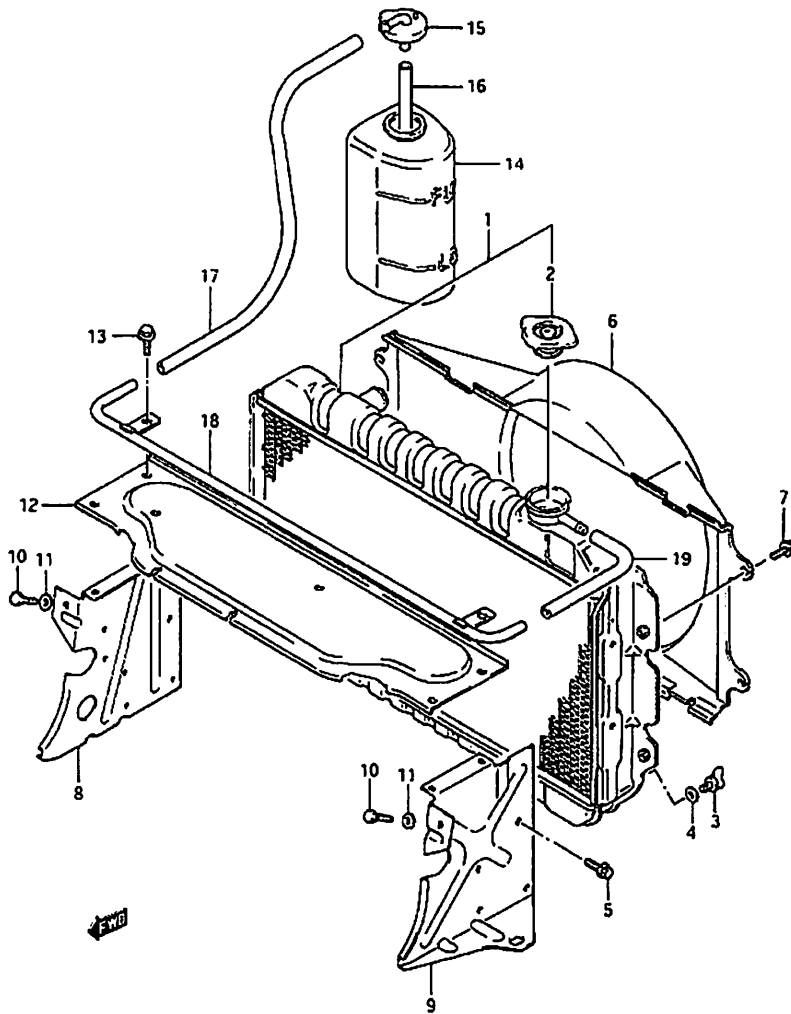

Fig: 39 Cooling & Emission System Components
Radiator & Components: Turbocharged: Type 1

Fig: 39 Cooling & Emission System Components

Radiator & Components: Turbocharged: Type 1

Item	Part #	Description	Model & Quantity	
			Truck	Van
1	#17700-85560	Radiator (Denso)		1
2	#17920-82020	Cap: Radiator		1
3	#17751-82000	Drain Plug		1
4	#17759-63210	Gasket		1
5	01517-06103	Bolt		4
6	17761-85560	Fan Shroud		1
7	01517-06123	Bolt		4
8	17811-85560	Bracket: Right		1
9	17821-85400	Bracket: Left		1
10	01107-06163	Bolt		4
11	09160-06028	Washer		4
12	17831-85400	Cover: Upper		1
13	01517-06103	Bolt		4
14	17931-72000	Tank: Reserve		1
15	17932-78100	Cap: Reserve Tank		1
16	09352-70121-300	Hose: 7X12.1X300		1
17	09352-70121-300	Hose: 7X12.1X300		1
18	17940-85550	Pipe: Reserve Line		1
19	09352-70121-300	Hose: 7X12.1X300		1