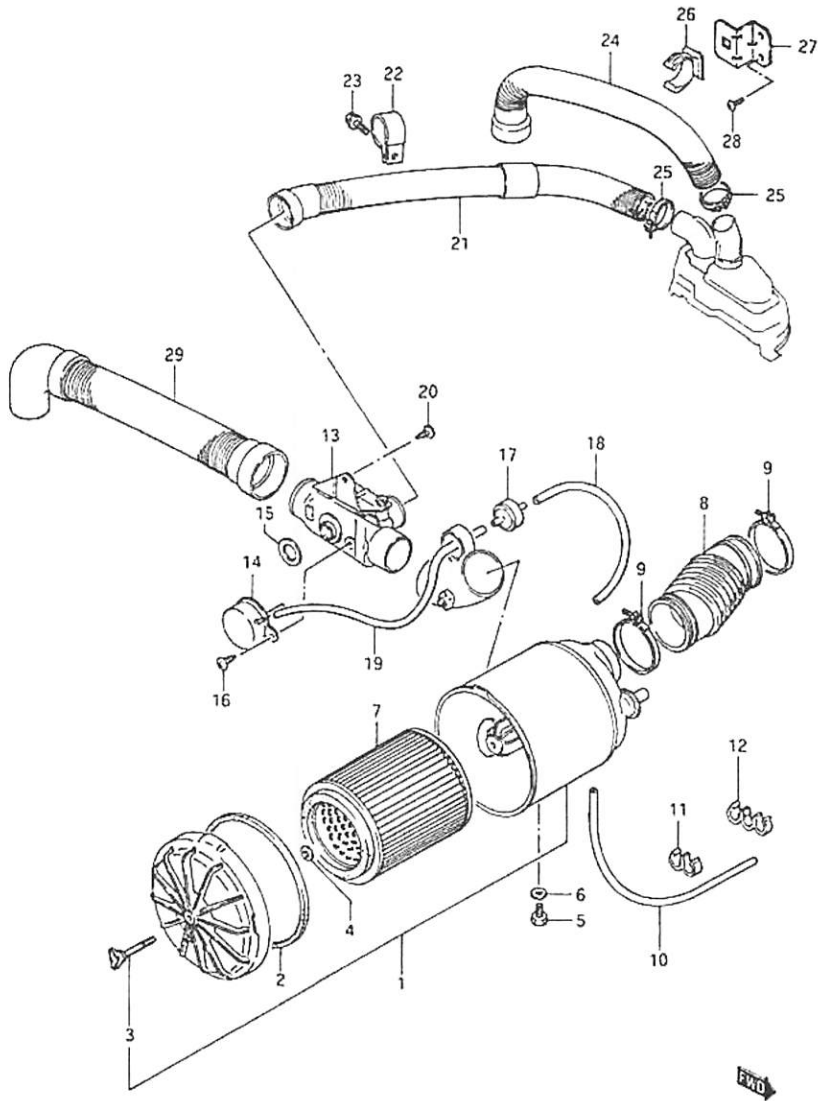

Fig: 21 Engine Group
Air Cleaner: Carry: Heavy Duty

Fig: 21 Engine Group
Air Cleaner: Carry: Heavy Duty

Fig: 21 Engine Group
Air Cleaner: Carry: Heavy Duty

Item	Part #	Description	Model & Quantity	
			Truck	Van
1-1	13701-85411	Assembly: Air Cleaner: Type 1	1	
1-2	13701-85402	Assembly: Air Cleaner: Type 2: Heavy Duty	1	
2	13772-85000	Gasket	1	
3	13745-79120	Wing Nut Retainer	1	
4	09280-09003	O-Ring	1	
5	01107-08123	Bolt	2	
6	08321-21083	Lock Washer	2	
7	13780-79000	Filter: Element	1	
8-1	13881-85400	Carburetor Duct: Type 1	1	
8-2	13881-85410	Carburetor Duct: Type 2 HD	1	
9	09402-62309	Clamp	2	
10	09343-03060	Hose: Vacuum	1	
11	09408-00033	Clip	2	
12	09408-00034	Clip: Type 1	1	
13	13740-85412	Air Valve Assembly	1	
14-1	1374885000	Actuator: Air Valve	1	
14-2	13748-85510	Actuator: Air Valve DB71T-119493~	1	
15	13746-85000	Gasket: Actuator	1	
16	03141-05108	Screw	1