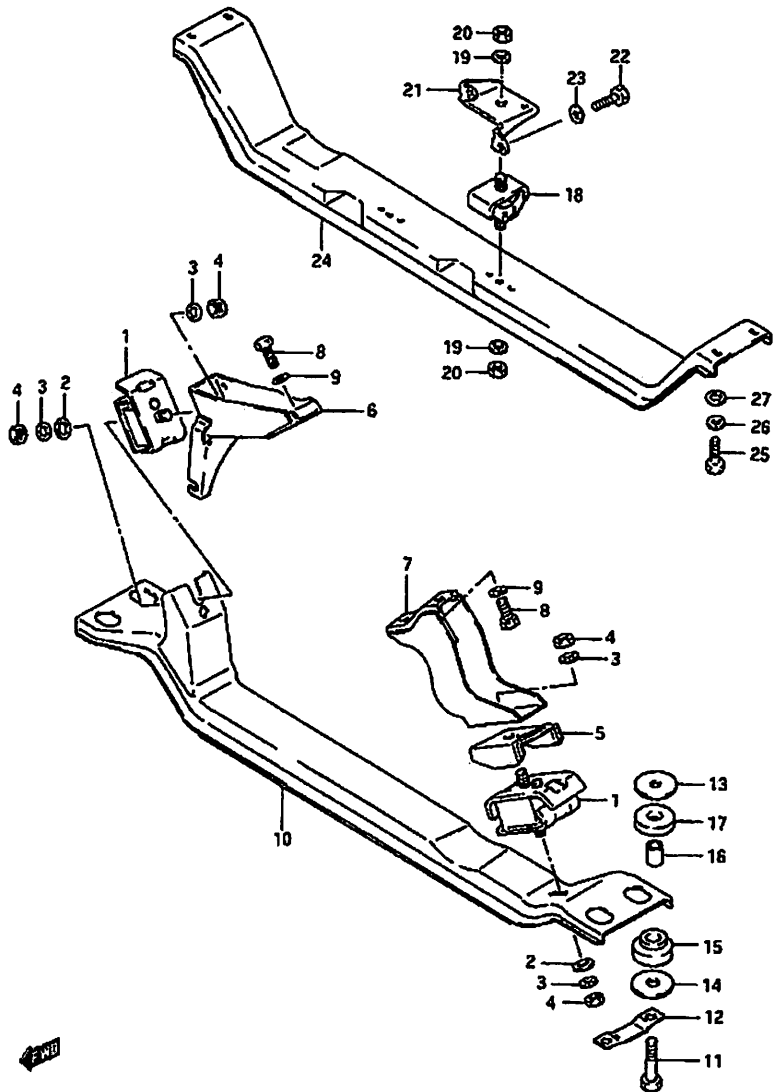

Fig: 7 Engine Group
Engine Mounting & Sub-Frame Components

Fig: 7 Engine Group
Engine Mounting & Sub-Frame Components

Fig: 7 Engine Group
Engine Mounting & Sub-Frame Components

Item	Part #	Description	Model & Quantity	
			Truck	Van
1	11610-60C00	Front Engine Mount	2	2
2	08322-21103	Washer	2	2
3	08321-21103	Lock Washer	4	4
4	08310-12103	Nut	4	4
5	11616-85000	Cover: Front Mount	1	1
6-1	11640-85001	Bracket: Mount: Right	1	1
6-2	11641-85401	Bracket: Mount: Right: Turbo		1
7-1	11650-85400	Bracket: Mount: Left	1	1
7-2	11650-85561	Bracket: Mount: Left: Turbo		1
8-1	09100-08091	Bolt: 8x21x1.5	4	4
8-2	09100-08091	Bolt: 8x21x1.5 Turbo		5
9-1	08321-31083	Lock Washer	4	4
9-2	08321-31083	Lock Washer: Turbo		5
10	11660-85400	Member: Front Engine	1	1
11	09100-10147	Bolt: 10x43	4	4
12	09169-10013	Washer	2	2
13-1	11685-84000	Washer	4	4
13-2	11688-85400	Washer: Turbo		4
14	11685-840000	Washer	4	4
15	11686-85501	Grommet	4	4
16	11687-84000	Spacer	4	4