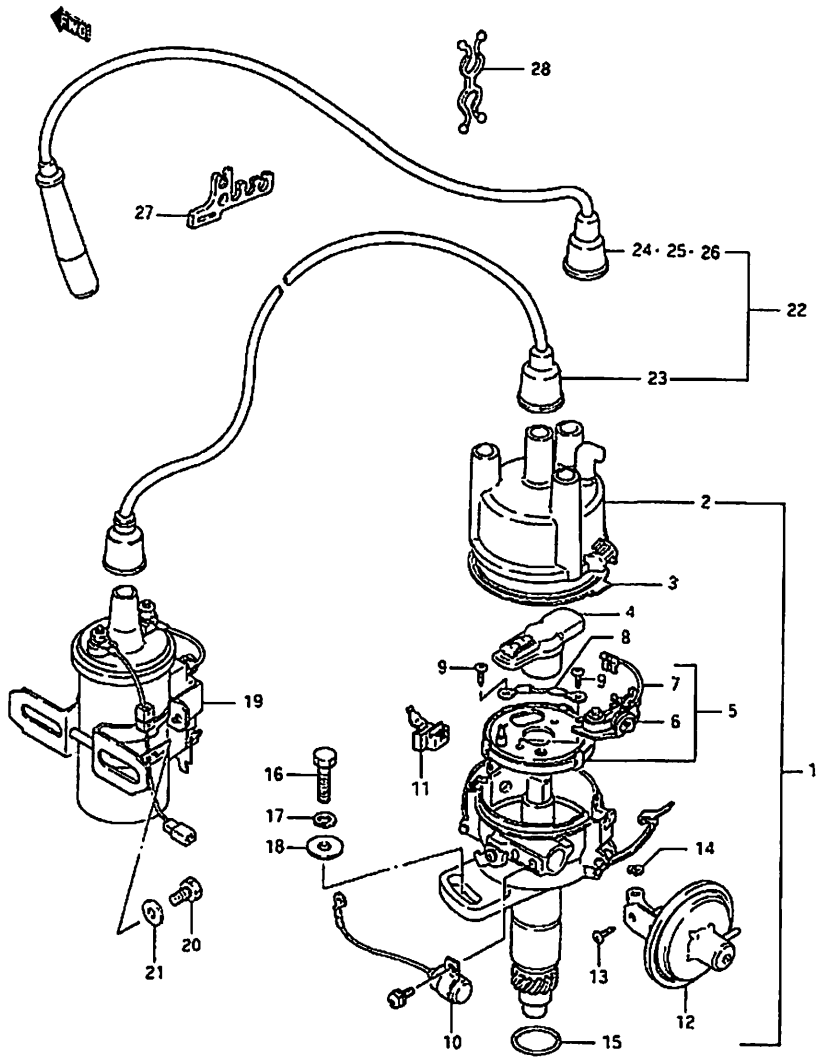

Fig: 77 Electrical Components
Distributor & Coil Components: DB71T-152760~

Fig: 77 Electrical Components
Distributor & Coil Components: DB71T-152760~

Fig: 77 Electrical Components
Distributor & Coil Components: DB71T-152760~

Item	Part #	Description	Model & Quantity	
			Truck	Van
1	33100-85051	Distributor Assembly	1	
2	33321-85050	Cap	1	
3	33324-78130	Seal: Cap	1	
4	33310-78130	Lock Washer	1	
5	33102-85050	Point Set	1	
6	33140-78130	Point Assembly	1	
7	33341-85050	Wire: Points	1	
8	33342-85050	Ground Wire	1	
9	33151-78130	Screw	2	
10	33261-85050	Condenser	1	
11	33210-85050	Terminal Connector	1	
12	33230-85051	Vacuum Advance Diaphragm	1	
13	33152-82030	Screw	1	
14	33239-86240	E-Ring	1	
15	33278-85050	O-Ring	1	
16	09100-08158	Bolt 8x30	1	
17	08321-21088	Lock Washer	1	
18	09160-08030	Washer	1	
19	33410-85050	Ignition Coil	1	
20	01107-06126	Bolt	2	
21	09160-06019	Washer	2