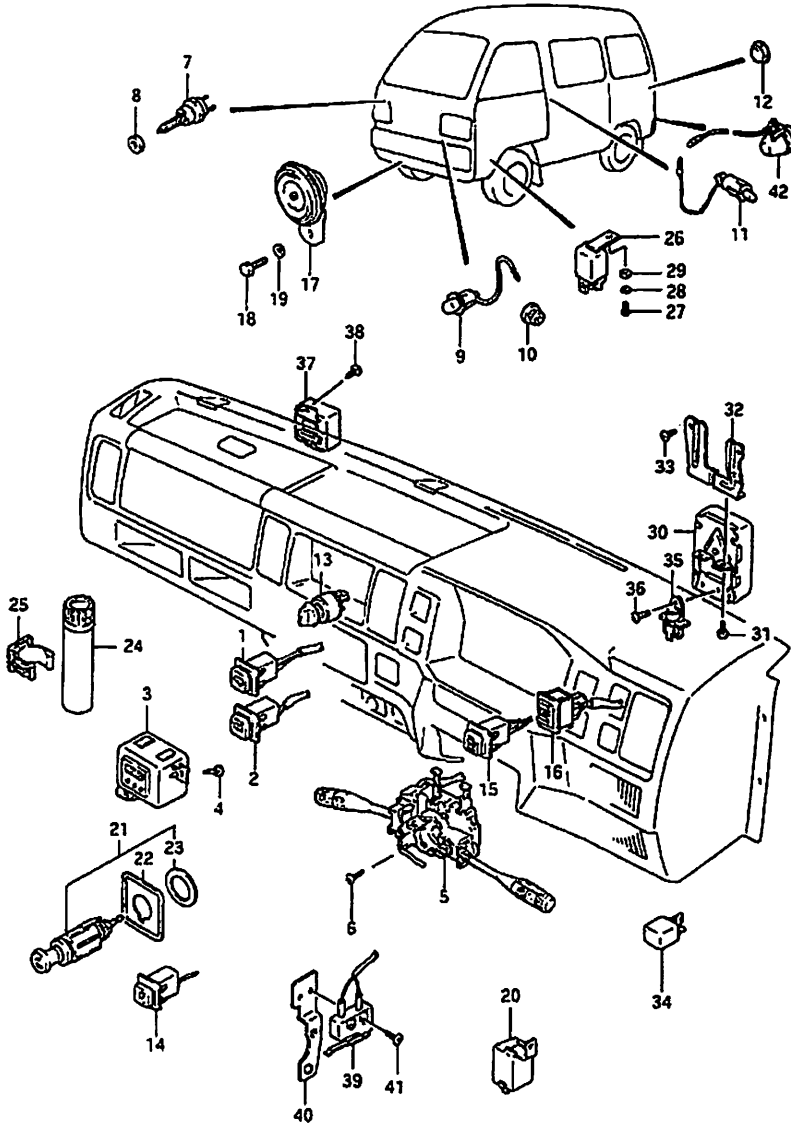

Fig: 91 Electrical Components
Electrical Switches, Relay and Related Components

Fig: 91 Electrical Components
Electrical Switches, Relay and Related Components

Fig: 91 Electrical Components
Electrical Switches, Relay and Related Components

Item	Part #	Description	Model & Quantity	
			Truck	Van
35	#38860-85550	Relay: Main/Fuel Pump		2
36	02142-06106	Screw		2
37	38885-85000	Control: 4WD: Shift		1
38	03141-06106	Screw		1
39	37980-85500	Switch: Accelerator		1
40	37981-85500	Bracket: Accelerator Switch		1
41	09125-05061	Screw		2
42	38750-8500	Horn: Backup	1