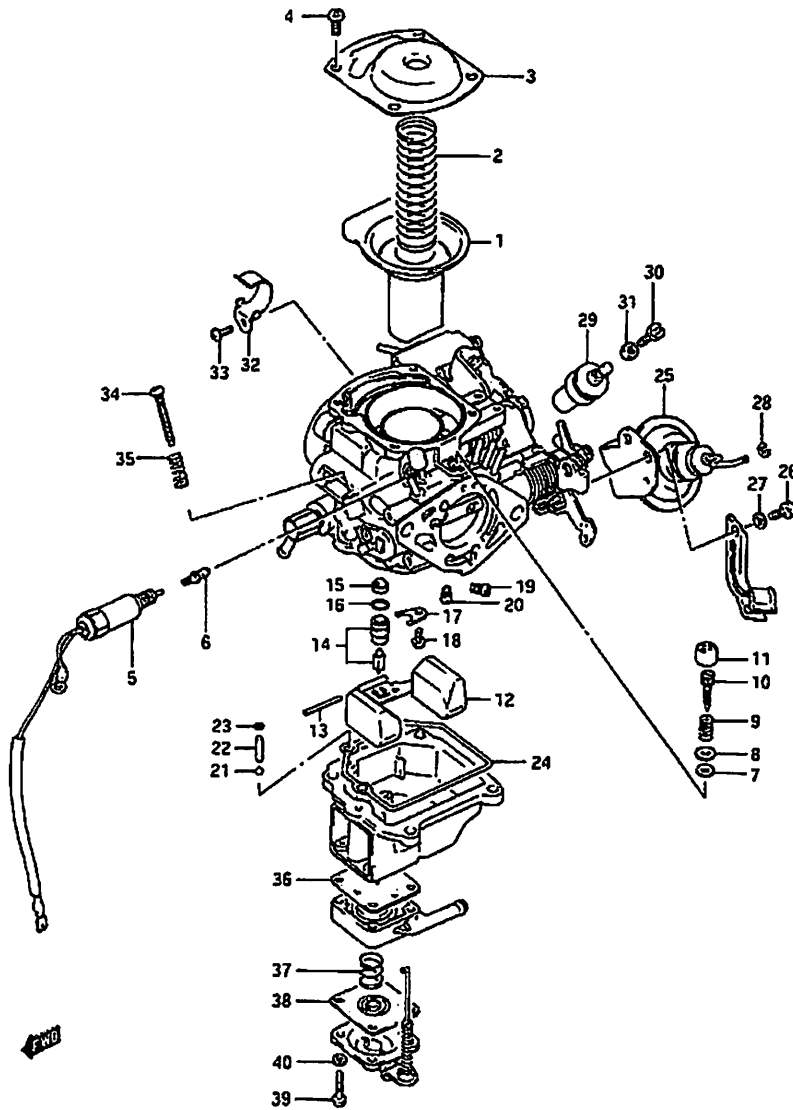

Fig: 16 Engine Group
Carburetor Components

Fig: 16 Engine Group
Carburetor Components

Fig: 16 Engine Group
Carburetor Components

Item	Part #	Description	Model & Quantity	
			Truck	Van
36	13361-85000	Gasket	1	1
37	13494-37010	Spring	1	1
38	13491-79110	Diaphragm	1	1
39	02112-04256	Screw	4	4
40	08321-21046	Lock Washer	4	4