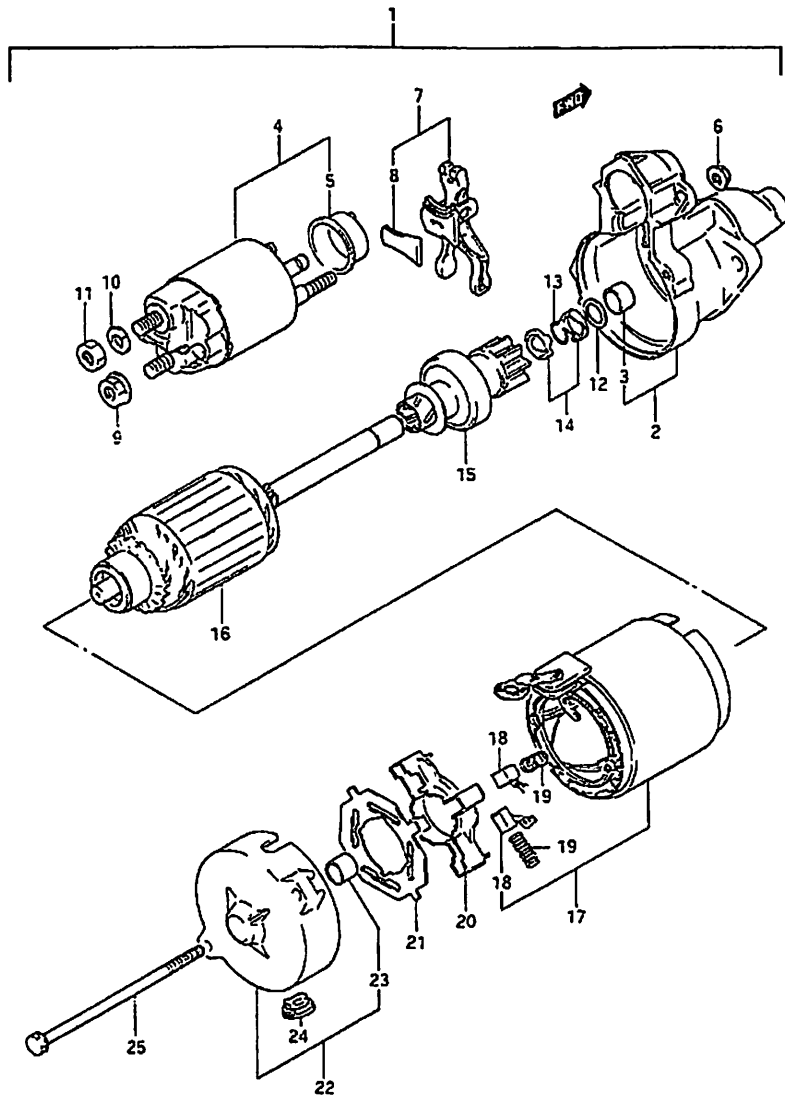

Fig: 72 Electrical Components
Starter Motor: Type 2

Fig: 72 Electrical Components
Starter Motor: Type 2

Fig: 72 Electrical Components
Starter Motor: Type 2

Item	Part #	Description	Model & Quantity	
			Truck	Van
22	#31170-85020	Rear Assembly	1	1
23	#31172-51A10	Bushing	1	1
24	#31174-85020	Dust Cover	1	1
25	#31281-51A10	Bolt	2	2