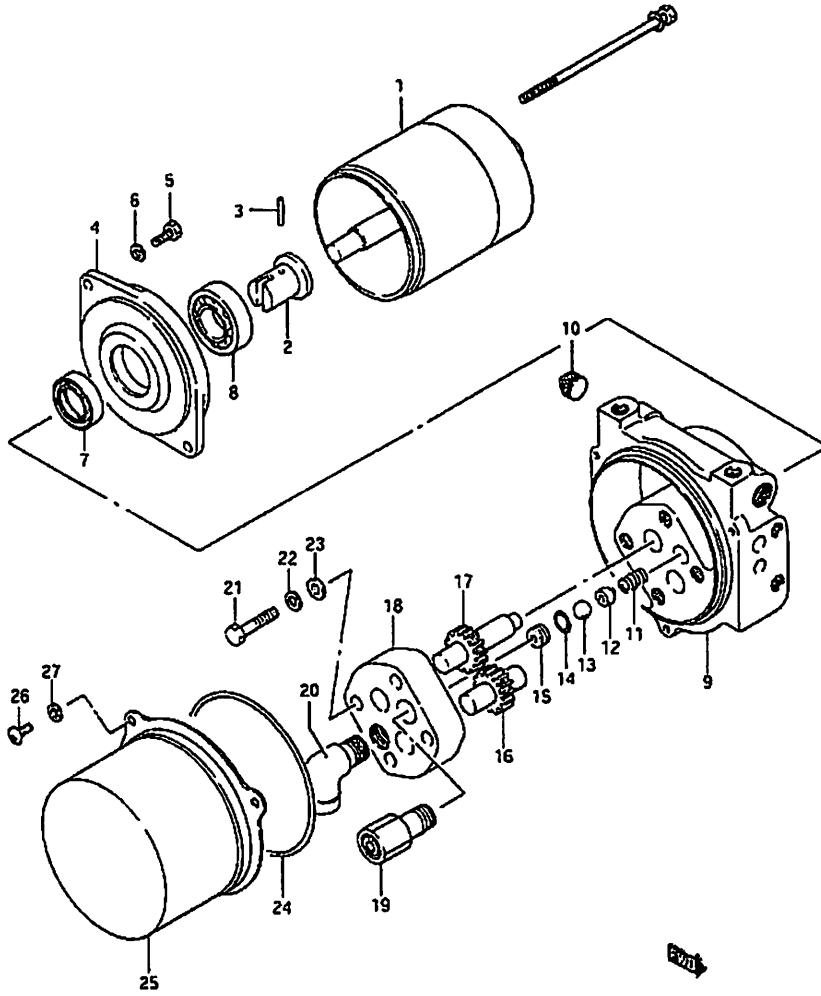

**Fig: 141 Dump Truck Option 4WD
Cylinder and Lift Components**

**Fig: 141 Dump Truck Option 4WD
Cylinder and Lift Components**

Item	Part #	Description	Model & Quantity	
			Truck	Van
22	08321-21106	Lock Washer	2	
23	97643-67202	Washer	2	
24	97451-79340	Pin: Tension Rod	2	
25	01107-06126	Bolt	2	
26	08321-21066	Lock Washer	2	
27	97641-67202	Grease Nipple	10	
28	97825-79340	Cable Lead: Wire: Battery	1	
29	97826-79340	Cable Lead: Motor (-)	1	
30	97810-79341	Switch: Control	1	
31	97810-85971-5CZ	Switch: Dump Control: Brown	1	
32	97851-85950	Panel: Control Switch	1	
33	03141-05128	Screw	1	
34	95572-79641	Relay	1