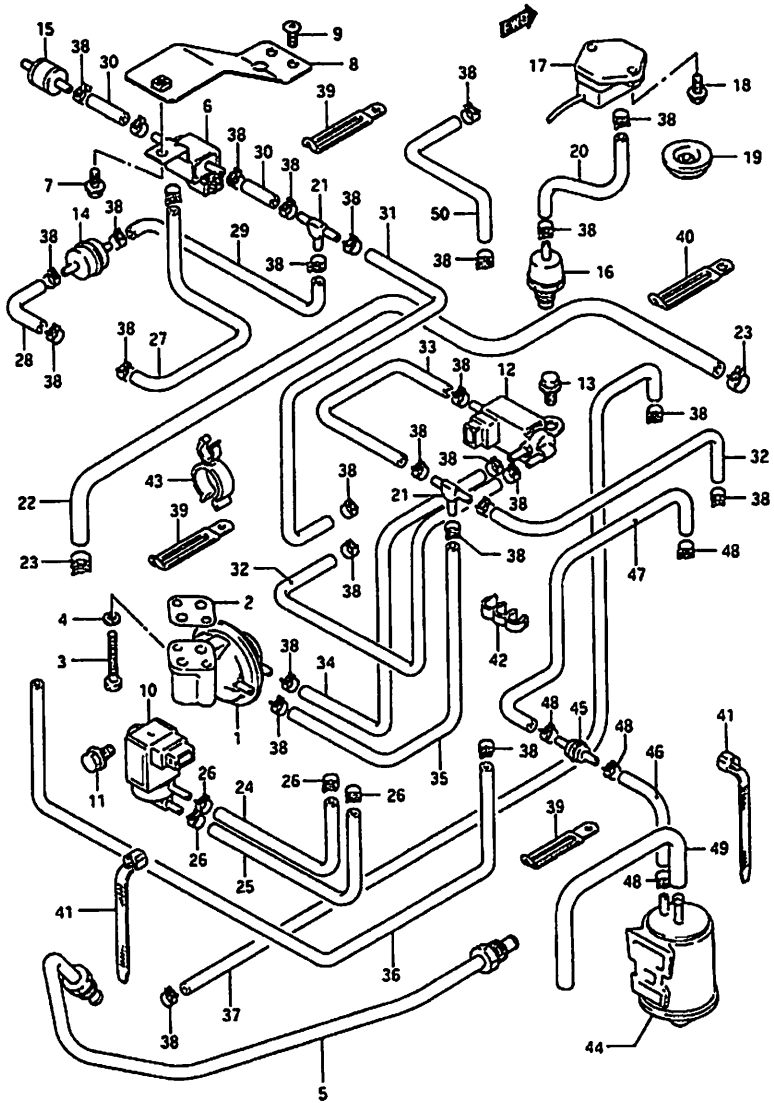

Fig: 46 Cooling & Emission System Components
Emission Control: EGR: Hoses & Components: Turbocharged: Type 2

Fig: 46 Cooling & Emission System Components
Emission Control: EGR: Hoses & Components: Turbocharged: Type 2

Fig: 46 Cooling & Emission System Components
Emission Control: EGR: Hoses & Components: Turbocharged: Type 2

Item	Part #	Description	Model & Quantity	
			Truck	Van
43	09408-00058	Clamp		1
44	18560-85500	Canister		1
45	#18565-84150	Valve: Canister Purge		1
46	09343-03079	Hose: 5X7.5		1
47	09343-03101	Hose: 5X7.5		1
48	09401-06404	Clip		4
49	09352-50823-300	Hose: 5X8.2X300		1
50	09343-03042	Hose: 5X7.5		1