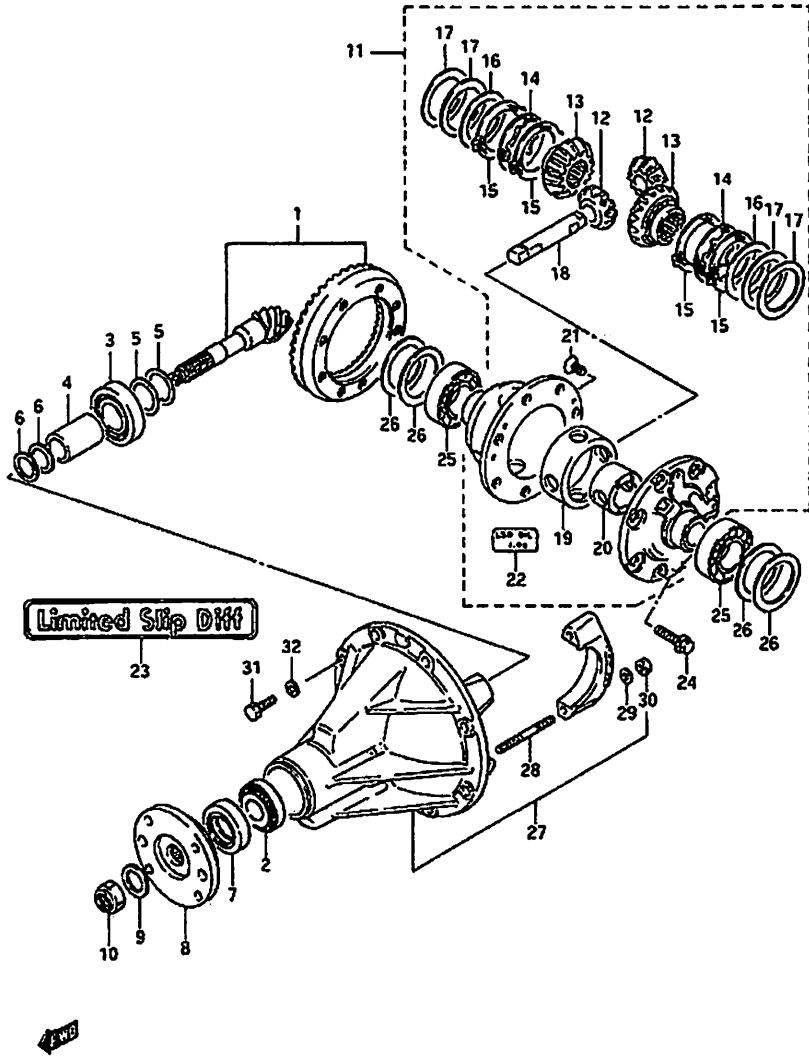

Fig: 59 Driveline Components
Rear Differential Gears: Limited Slip Diff

Fig: 59 Driveline Components
Rear Differential Gears: Limited Slip Diff

Fig: 59 Driveline Components
Rear Differential Gears: Limited Slip Diff

Item	Part #	Description	Model & Quantity	
			Truck	Van
5-8	09181-25046	Shim: 25x31x1.18	AR	
5-9	09181-25047	Shim: 25x31x1.21	AR	
5-10	09181-25048	Shim: 25x31x1.24	AR	
5-11	09181-25049	Shim: 25x31x1.27	AR	
5-12	09181-25050	Shim: 25x31x1.30	AR	
6-1	09181-20041	Shim: 20x26x0.30	AR	
6-2	09181-20030	Shim: 20x26x1.00	AR	
6-3	09181-20031	Shim: 20x26x1.03	AR	
6-4	09181-20032	Shim: 20x26x1.06	AR	
6-5	09181-20033	Shim: 20x26x1.09	AR	
6-6	09181-20034	Shim: 20x26x1.12	AR	
6-7	09181-20035	Shim: 20x26x1.15	AR	
6-8	09181-20036	Shim: 20x26x1.18	AR	
6-9	09181-20037	Shim: 20x26x1.21	AR	
6-10	09181-20038	Shim: 20x26x1.24	AR	
6-11	09181-20039	Shim: 20x26x1.27	AR	
6-12	09181-20040	Shim: 20x26x1.30	AR	
7	09283-28019	Oil Seal	1	
8-1	27110-79000	Flange	1	
8-2	27110-85000	Flange: DB71T-183251~	1	
9-1	09160-16006	Type 1: Washer 16.5x30x2.6	1