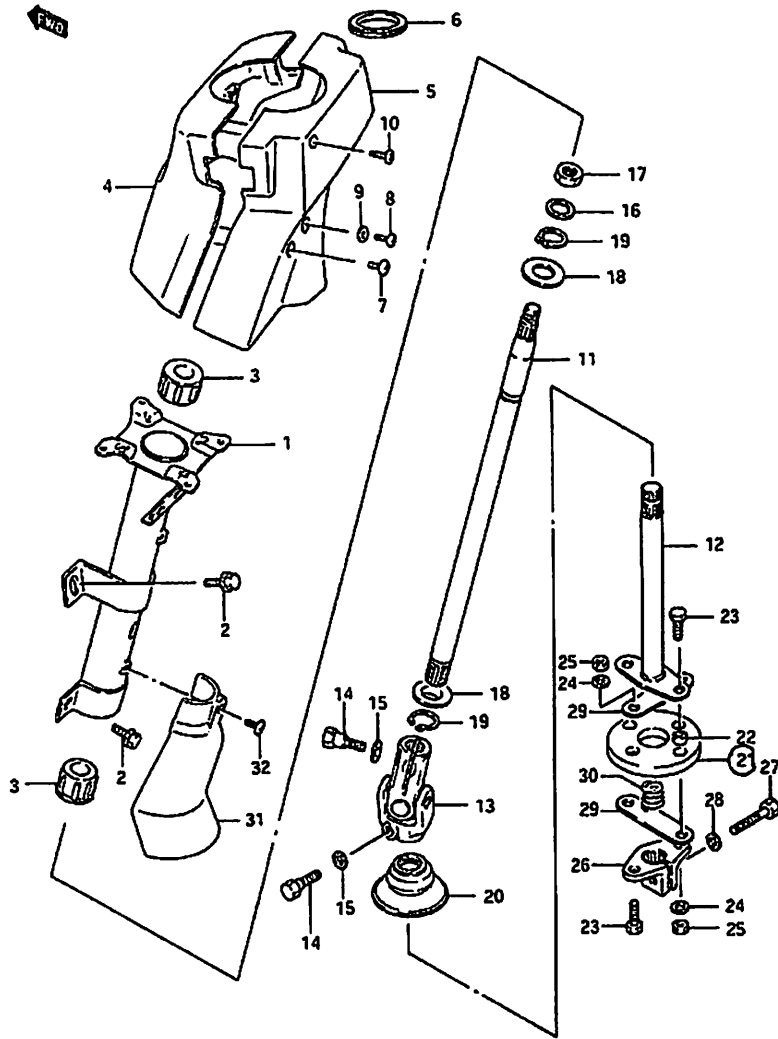

Fig: 105 Suspension, Axle, and Brake Components
Steering Column Components

Fig: 105 Suspension, Axle, and Brake Components
Steering Column Components

Fig: 105 Suspension, Axle, and Brake Components
Steering Column Components

Item	Part #	Description	Model & Quantity	
			Truck	Van
1	48310-85011	Column: Steering	1	1
2	01517-08166	Bolt	4	4
3	48381-51040	Bushing	2	2
4	48411-85000-4FU	Cover: Upper (Beige)	1	1
5	48421-85000-4FU	Cover: Lower (Beige)	1	1
6	48419-85000	Seal: Cover	1	1
7	02142-05086	Screw	1	1
8	02112-05126	Screw	2	2
9	09160-05054	Washer	2	2
10	03211-05166	Screw	4	4
11	48211-85000	Shaft: Upper	1	1
12	48220-85000	Shaft: Lower	1	1
13	48230-85000	Joint: Steering	1	1
14	09111-08052	Bolt	2	2
15	08321-31086	Lock Washer	2	2
16	08321-31126	Lock Washer	1	1
17	09140-12022	Nut	1	1
18	09160-17021	Washer	2	2
19	08331-31176	C-Clip	2	2
20	48491-85000	Floor Dust Boot	1	1
21	48251-52000	Joint Rubber	1	1