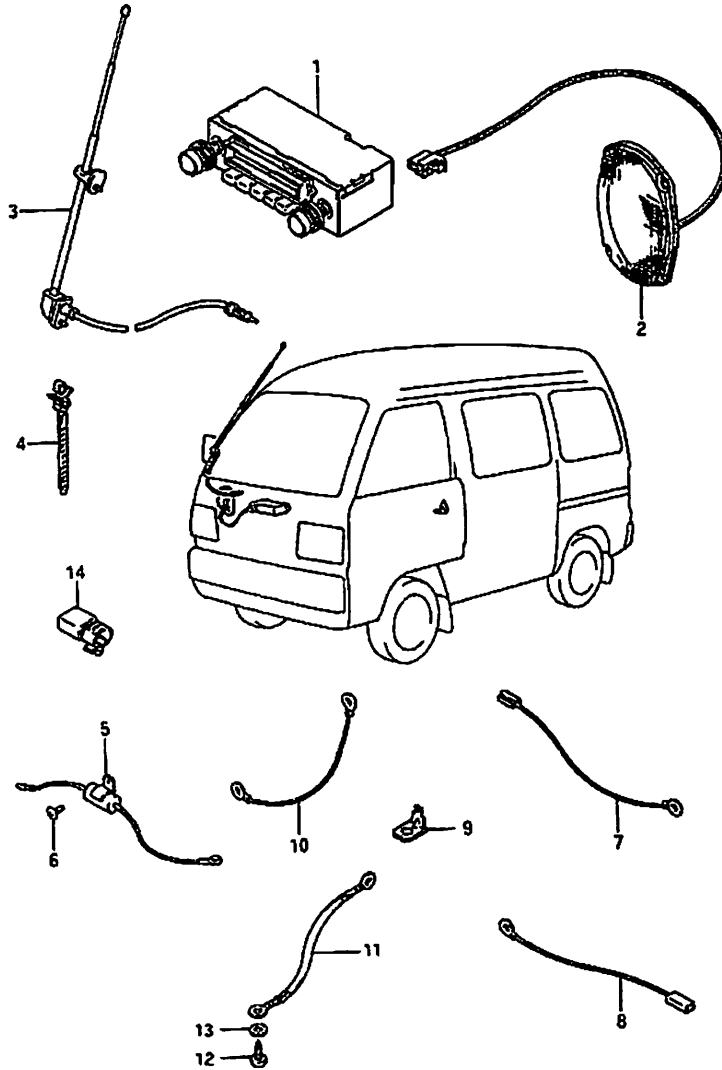

Fig: 93 Electrical Components
Radio & Antenna Components

Fig: 93 Electrical Components
Radio & Antenna Components

Fig: 93 Electrical Components
Radio & Antenna Components

Item	Part #	Description	Model & Quantity	
			Truck	Van
1	39101-84000	Radio Assembly: AM	1	1
2	39102-84000	Speaker Unit	1	1
3	39250-60C00	Antenna Unit	1	1
4	09407-11402	Clip	2	2
5	33551-81002	Noise Suppressor Condenser	1	1
6	02112-04066	Screw	1	1
7	39191-79040	Lead Wire: No.1 L:250	1	1
8	39192-79010	Lead Wire: No.2 L:200	1	1
9	36865-81000	Terminal: (-)	1	1
10	39312-73000	Wire: Condenser	1	1
11	39312-85000	Wire: Condenser	1	1
12	03112-06129	Screw	1	1
13	08322-21067	Washer	1	1
14	33552-86000	Noise Filter: Turbocharged		1