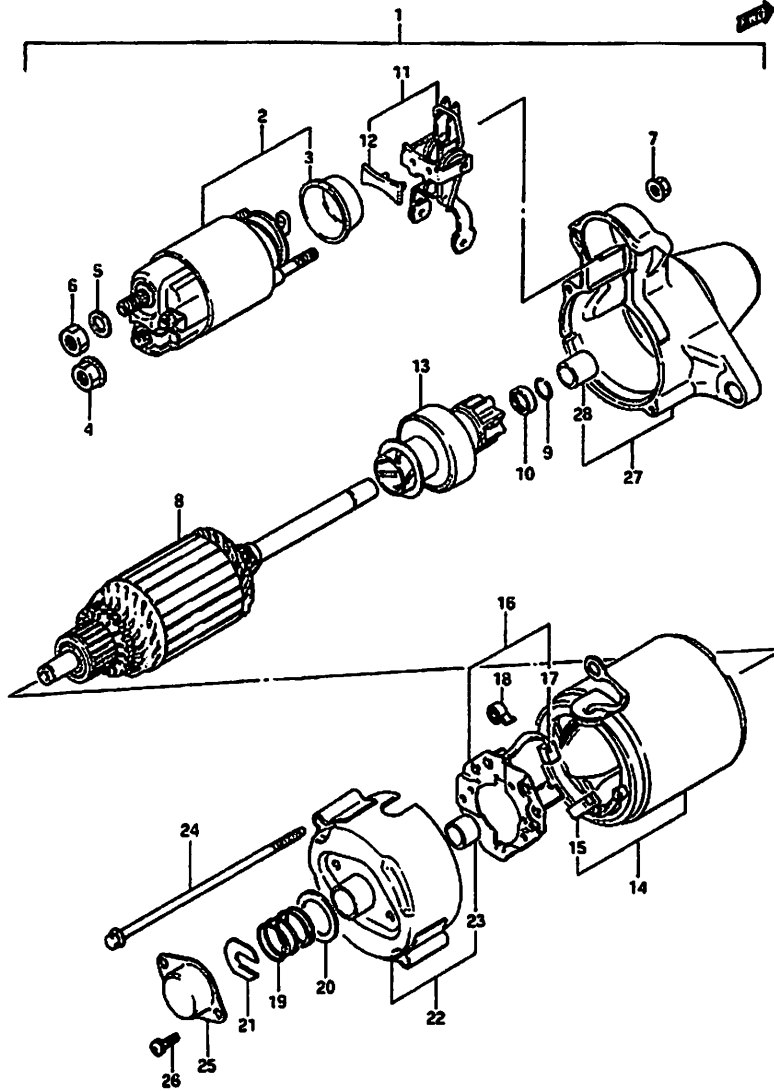

Fig: 71 Electrical Components
Starter Motor: Type 1

Fig: 71 Electrical Components
Starter Motor: Type 1

Fig: 71 Electrical Components
Starter Motor: Type 1

Item	Part #	Description	Model & Quantity	
			Truck	Van
22	#31170-79620	Rear Housing	1	1
23	#31172-79010	Bushing	1	1
24	#31281-79010	Bolt	2	2
25	#31174-79010	Cap	1	1
26	#31136-78310	Screw	2	2
27	#31151-85010	Front Housing	1	1
28	#31152-79010	Bushing	1	1