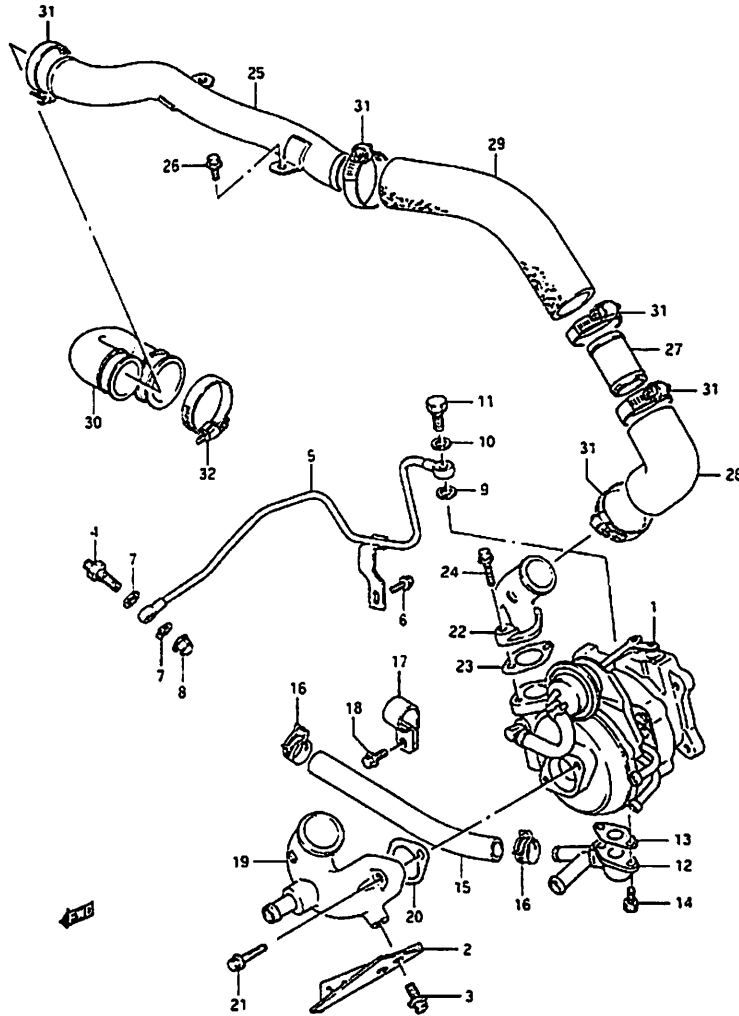

Fig: 28 Engine Group
Muffler & Exhaust System: Turbocharged

Item	Part #	Description	Model & Quantity	
			Truck	Van
22	14300-85581	Muffler		1
23	14183-82000	Ring Seal Gasket		1
24	14492-82001	Spring: Pipe		2
25	09119-10039	Bolt		2
26	14282-78010	Mount: Muffler		1
27	14281-79010	Mount: Muffler		2
28	09180-08057	Spacer		6
29	01517-06353	Bolt		6

Fig: 41 Cooling & Emission System Components
Water Hose & Components: Standard

Fig: 29 Engine Group
Turbocharger System: Type 1