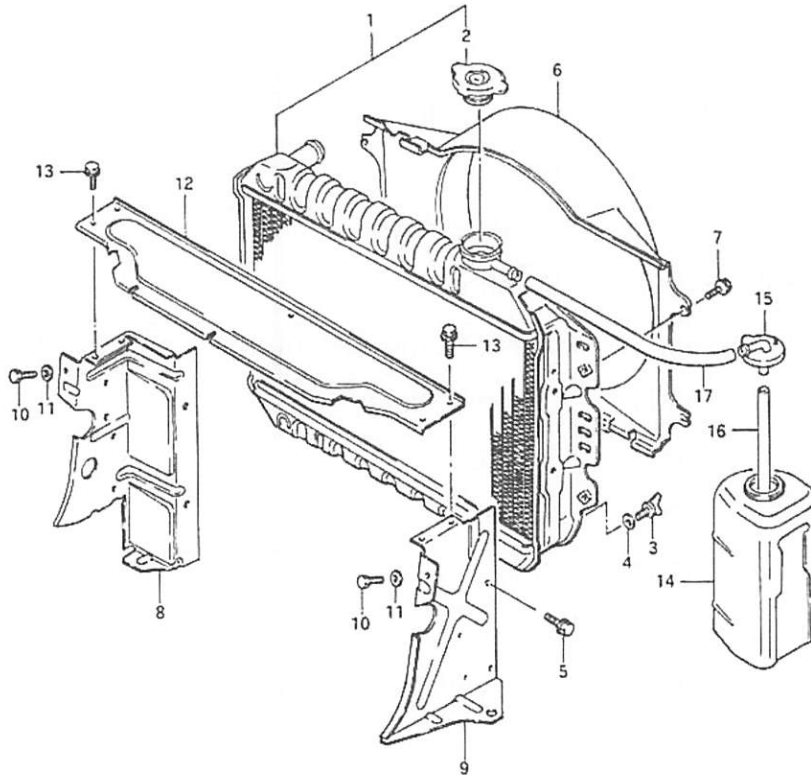

Fig: 38 Cooling & Emission System Components
Radiator & Components: Standard

Fig: 38 Cooling & Emission System Components
Radiator & Components: Standard

Item	Part #	Description	Model & Quantity	
			Truck	Van
1	#17700-85411	Radiator: (Denso)	1	1
2	#17920-82020	Cap: Radiator (Denso)	1	1
3	#17751-82000	Drain Plug	1	1
4	#17759-63210	Gasket	1	1
5	01517-06103	Bolt	4	4
6	17761-85400	Fan Shroud	1	1
7	01517-06123	Bolt	4	4
8	17811-85400	Bracket: Right	1	1
9	17821-85400	Bracket: Left	1	1
10	01107-06163	Bolt	4	4
11	09160-06028	Washer	4	4
12	17831-85400	Cover: Upper	1	1
13	01517-06103	Bolt	4	4
14	17931-72000	Tank: Reserve	1	1
15	17932-78100	Cap: Reserve	1	1
16	09352-70121-300	Hose: 7X12.1	1	1
17	09352-70121-300	Hose: 7X12.1	1	1