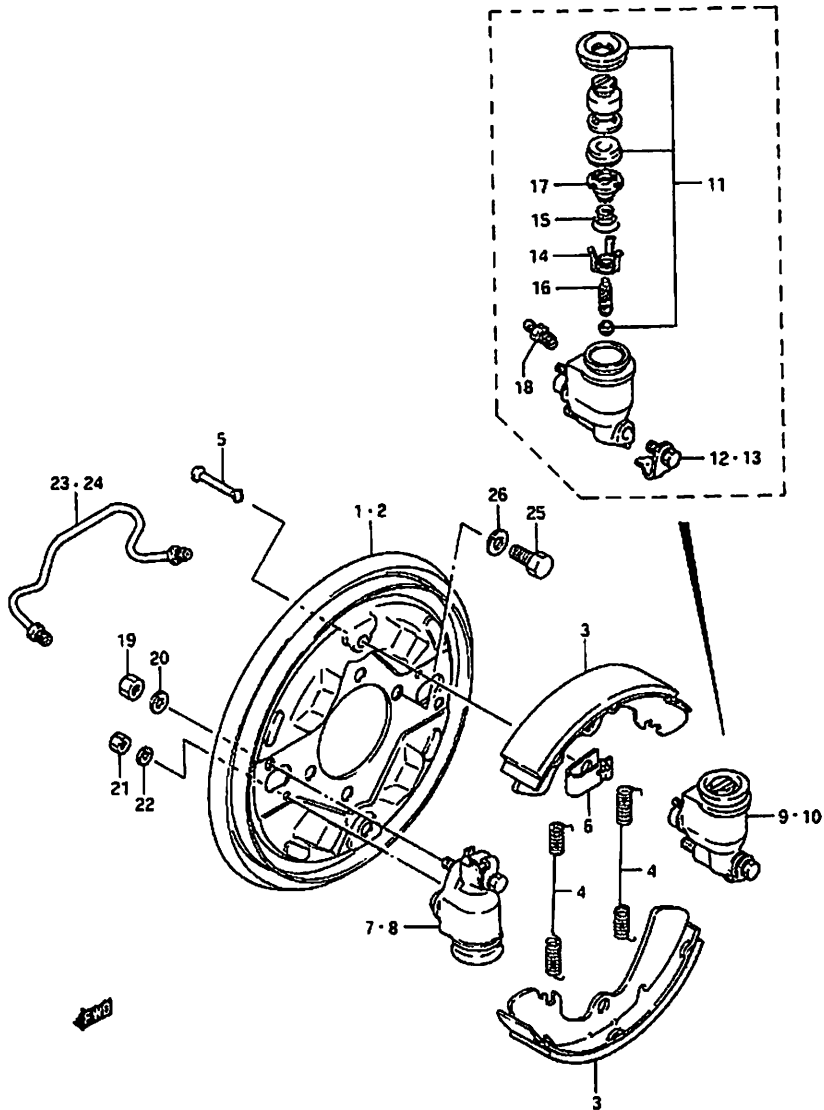

Fig: 112 Suspension, Axle, and Brake Components
Front Brakes: Drum Type

Fig: 112 Suspension, Axle, and Brake Components
Front Brakes: Drum Type

Fig: 112 Suspension, Axle, and Brake Components
Front Brakes: Drum Type

Item	Part #	Description	Model & Quantity	
			Truck	Van
1	52110-85401	Back Plate: Right	1	1
2	52160-85401	Back Plate: Left	1	1
3	52210-85400	Shoe: Brake	4	4
4	52231-85400	Spring: Shoe Return	4	4
5	52241-85400	Pin: Hold Down	4	4
6	52243-79241	Spring: Hold Down	4	4
7	52403-85401	Cylinder: Front Right	1	1
8	52404-85401	Cylinder: Front Left	1	1
9	52401-85401	Cylinder: Rear Right	1	1
10	52402-85401	Cylinder: Rear Left	1	1
11	52400-85822	Repair Kit	4	4
12	52480-85400	Retainer: Right	2	2
13	52490-85400	Retainer: Left	2	2
14	52511-85400	Spring: Retainer	4	4
15	52531-85400	Spring: Adjuster	4	4
16	52541-85400	Bolt	4	4
17	52561-85400	Nut	4	4
18	52473-83040	Bleeder	2	2
19	08310-12066	Nut	4	4
20	08321-31066	Lock Washer	4	4
21	08310-12086	Nut	4	4