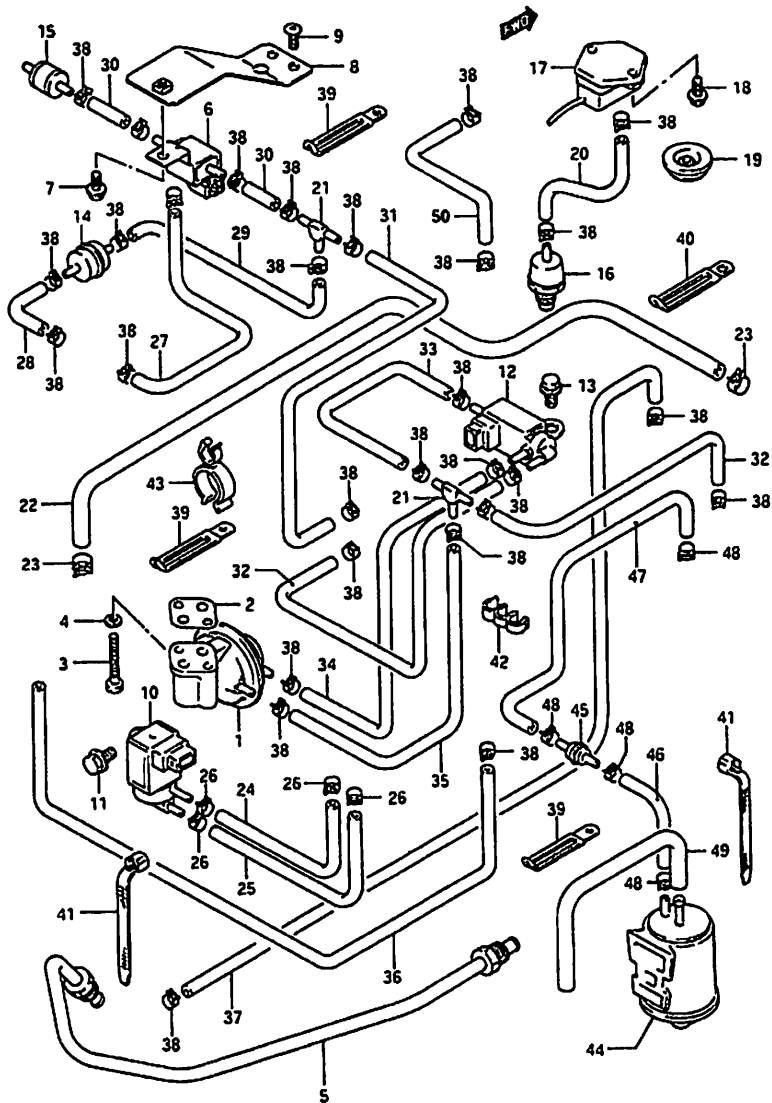

Fig: 46 Cooling & Emission System Components
Emission Control: EGR: Hoses & Components: Turbocharged: Type 2

Fig: 46 Cooling & Emission System Components
Emission Control: EGR: Hoses & Components: Turbocharged: Type 2

Fig: 46 Cooling & Emission System Components
Emission Control: EGR: Hoses & Components: Turbocharged: Type 2

Item	Part #	Description	Model & Quantity	
			Truck	Van
1	18111-85560	Valve: EGR		1
2	18529-78101	Gasket: EGR Valve		1
3	01107-06453	Bolt		2
4	08321-21063	Lock Washer		2
5	18530-85551	Pipe: EGR		1
6	18117-79501	Valve: 3-Way Solenoid		1
7	01517-06103	Bolt		1
8	18417-85560	Bracket: Vacuum Valve		1
9	03141-06103	Screw		2
10	#18117-85571	Valve: 3-Way Inlet		1
11	01517-08123	Bolt		1
12	#18117-85580	Valve: 3-Way Inlet: EGR		1
13	01517-08123	Bolt		1
14	#18114-80020	Valve: VTV		1
15	18480-79100	Vacuum: Jet		1
16	#18133-84150	Filter: Gas		1
17	#18590-54A01	Sensor: Pressure		1
18	01517-05123	Bolt		2
19	18595-85550	Grommet		1
20	09343-03079	Hose: 3.5X7.5		1
21	09367-04002	Joint: 3-Way		1