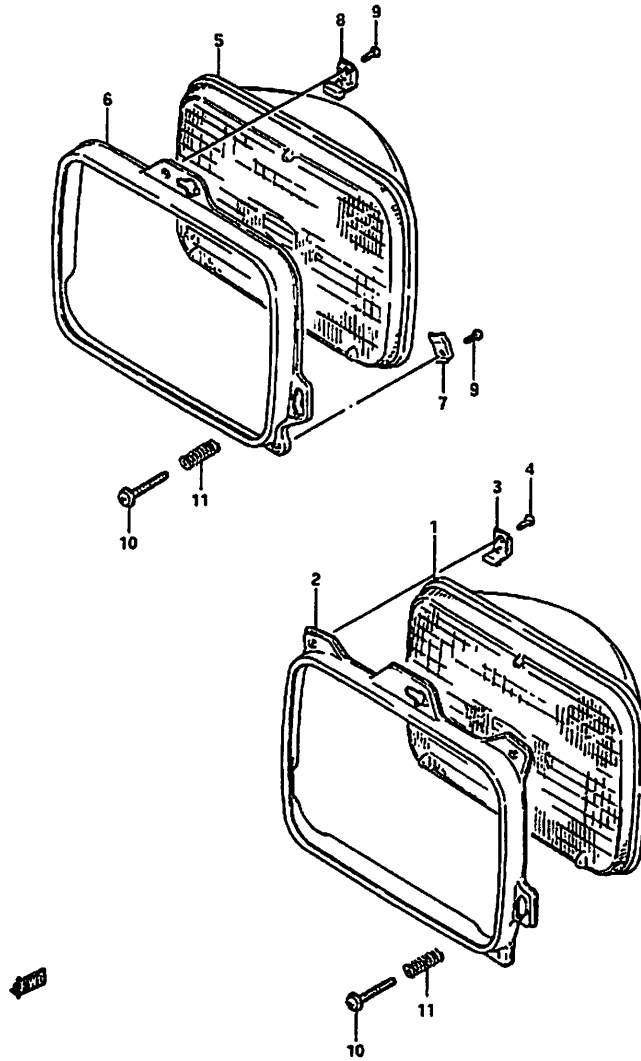

**Fig: 84 Electrical Components
Headlamp & Components**

Fig: 84 Electrical Components
Headlamp & Components

**Fig: 84 Electrical Components
Headlamp & Components**

Item	Part #	Description	Model & Quantity	
			Truck	Van
1	35121-85090	Headlamp: Koito	2	2
2	35131-85060	Rim: Koito		2
3	35132-78020	Retainer: Koito	8	8
4	02112-04087	Screw	8	8
5	35121-85120	Headlamp: Stanley	2	2
6	35131-85020	Rim: Stanley	2	2
7	35136-85020	Retainer	4	4
8	35137-85020	Retainer	2	2
9	03211-04086	Screw	6	6
10	09136-05031	Screw	6	6
11	09440-09020	Spring	6	6