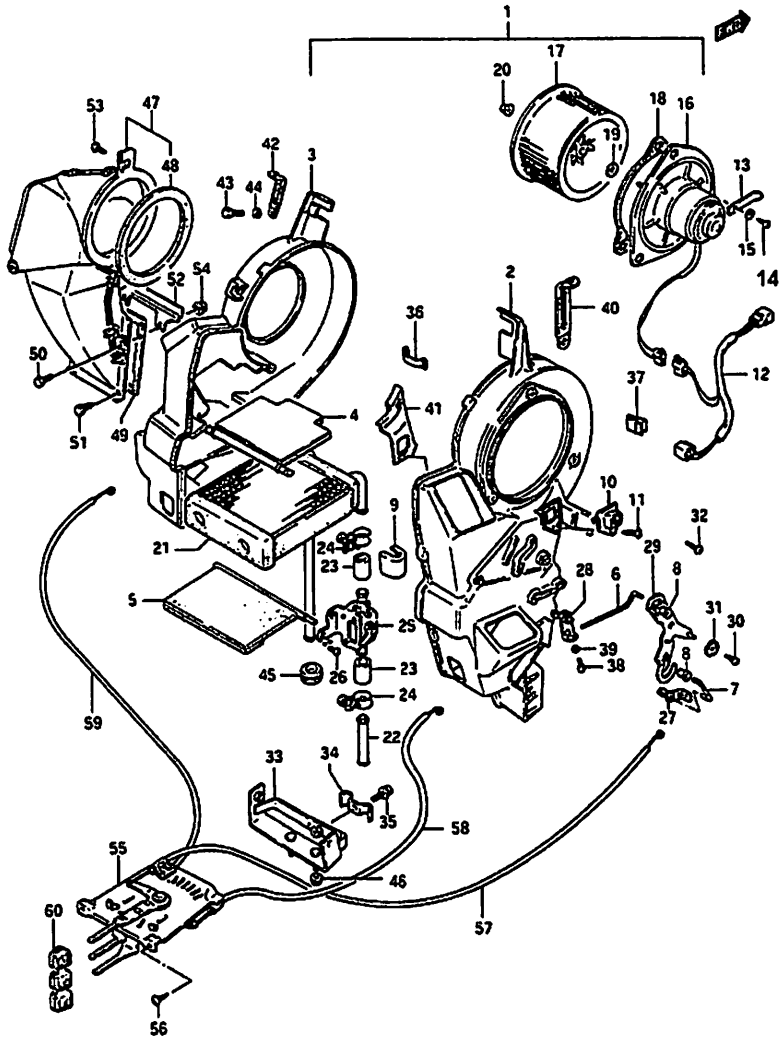

Fig: 127 Interior & Exterior Components
Front Heater: All

Fig: 127 Interior & Exterior Components

Front Heater: All

Item	Part #	Description	Model & Quantity	
			Truck	Van
43	01107-06166	Bolt	1	1
44	08321-21066	Lock Washer	1	1
45	09308-10005	Grommet	2	2
46	08316-16066	Nut	2	2
47	74200-85001	Box Assembly: Heater Control	1	1
48	74213-85000	Pad: Control Box	1	1
49	74214-85000	Gasket: Heater Control Box	1	1
50	01107-06126	Bolt	2	2
51	01107-06206	Bolt	2	2
52	74252-85000	Bracket	1	1
53	03141-06168	Screw	1	1
54	08316-16066	Nut	4	4
55	74400-85000	Lever Assembly: Heater Control	1	1
56	03141-05126	Screw	2	2
57	74441-85000	Cable: Heat/Vent/Defog	1	1
58	74442-85000	Cable: Cold/Hot	1	1
59	74443-85000	Cable: Fresh/ Recycled Air	1	1
60	74431-85000	Knob: Control Lever	3	3