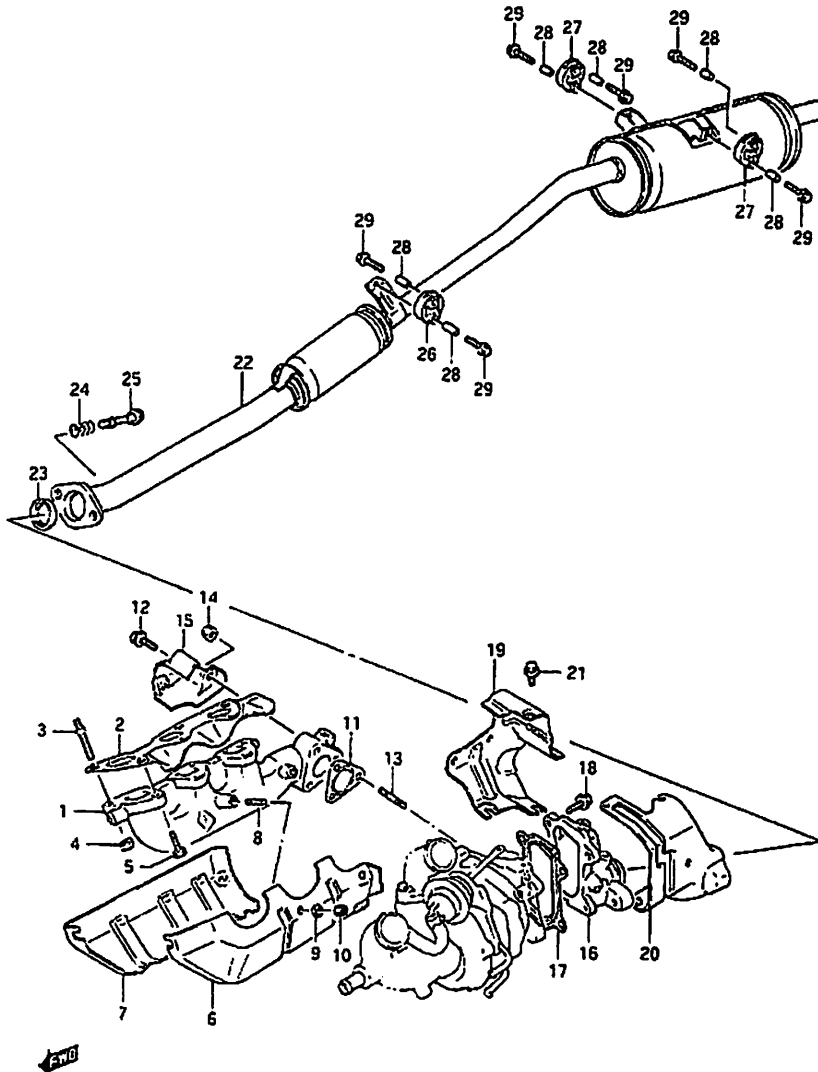

Fig: 28 Engine Group
Muffler & Exhaust System: Turbocharged

Fig: 28 Engine Group
Muffler & Exhaust System: Turbocharged

Fig: 28 Engine Group
Muffler & Exhaust System: Turbocharged

Item	Part #	Description	Model & Quantity	
			Truck	Van
22	14300-85581	Muffler		1
23	14183-82000	Ring Seal Gasket		1
24	14492-82001	Spring: Pipe		2
25	09119-10039	Bolt		2
26	14282-78010	Mount: Muffler		1
27	14281-79010	Mount: Muffler		2
28	09180-08057	Spacer		6
29	01517-06353	Bolt		6