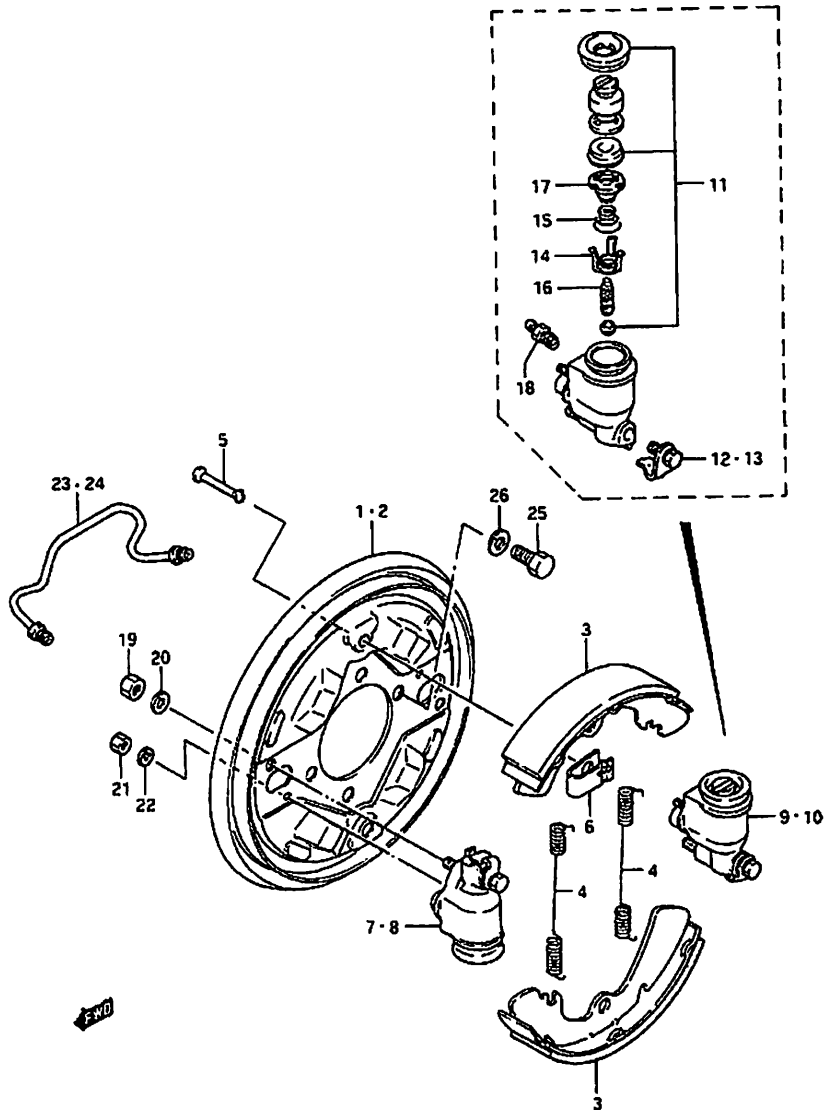

Fig: 112 Suspension, Axle, and Brake Components
Front Brakes: Drum Type

Fig: 112 Suspension, Axle, and Brake Components
Front Brakes: Drum Type

Fig: 112 Suspension, Axle, and Brake Components
Front Brakes: Drum Type

Item	Part #	Description	Model & Quantity	
			Truck	Van
22	08321-31086	Lock Washer	4	4
23	52801-85400	Pipe: Connector: Right	1	1
24	52808-85400	Pipe: Connector: Left	1	1
25	01107-10253	Bolt	8	8
26	08321-31103	Lock Washer	8	8