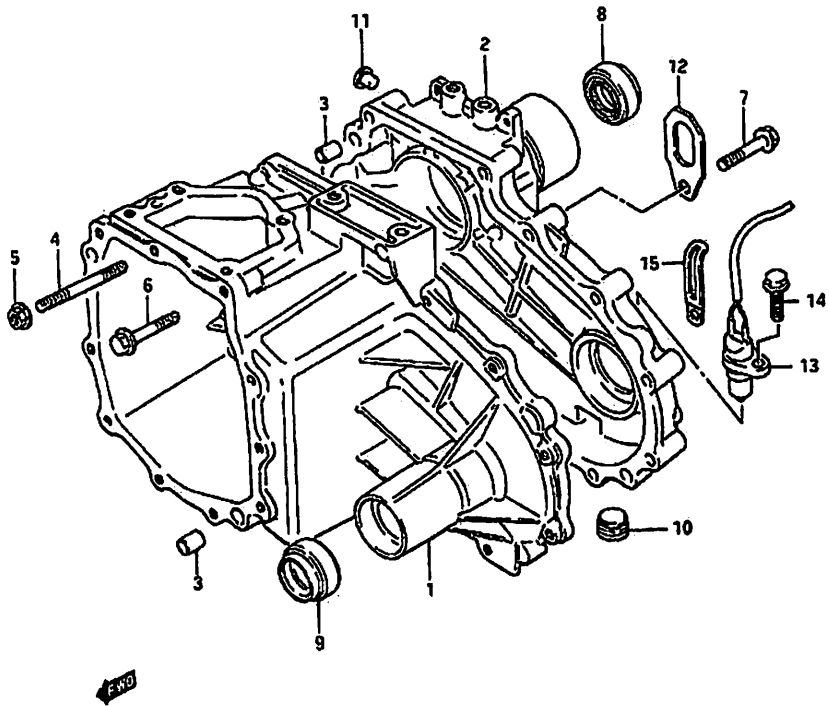

Fig: 70 Driveline Components
Transfer Case Components

Fig: 70 Driveline Components
Transfer Case Components

Fig: 70 Driveline Components
Transfer Case Components

Item	Part #	Description	Model & Quantity	
			Truck	Van
1	29510-85463	Case: Transmission: Front	1	1
2-1	29520-85415	Case: Rear	1	1
2-2	29520-85421	Case: rear: Turbocharged		1
3	04211-11169	Knock Pin	4	4
4	09108-08196	Stud Bolt	1	1
5	08316-16083	Nut	1	1
6	01517-08303	Bolt	11	11
7	01517-08453	Bolt	12	12
8	24780-79001	Oil Seal	1	1
9	29515-85400	Oil Seal: Front: Shaft Output	1	1
10	09246-16004	Plug: Drain: Magnetic	1	1
11	09250-08001	Cap	1	1
12	11851-85000	Hook: Engine: Lift	1	1
13	29391-85421	Generator: Pulse: Turbo		1
14	01517-06163	Bolt: Turbo		1
15	09404-06402	Clamp: L:60: Turbo		1