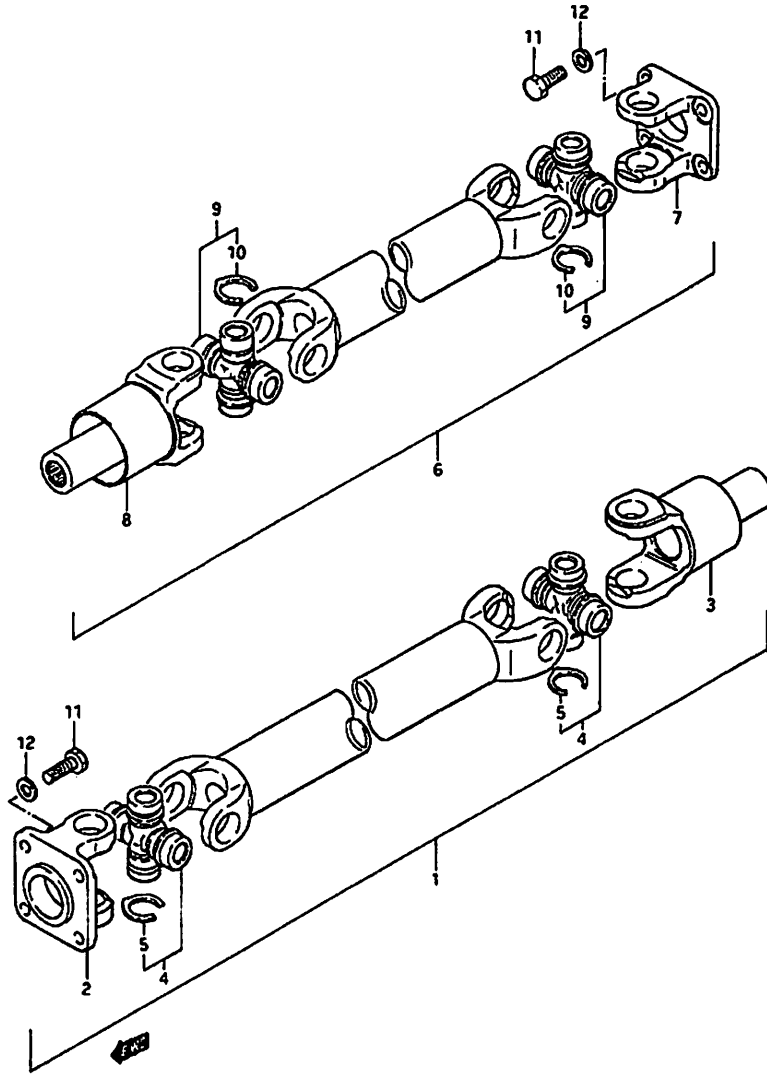

Fig: 57 Driveline Components
Propeller Driveshaft Components

Fig: 57 Driveline Components
Propeller Driveshaft Components

Fig: 57 Driveline Components
Propeller Driveshaft Components

Item	Part #	Description	Model & Quantity	
			Truck	Van
1	27101-85402	Driveshaft Assembly	1	1
2	27131-63C00	Yoke: Joint Flange	1	1
3	27140-73003	Yoke: Sliding	1	1
4	27200-73811	U-Joint	2	2
5	09380-25005	Snap Ring	8	8
6-1	27102-85402	Driveshaft Assembly: Rear	1	1
6-2	27102-85412	Driveshaft Assembly: Turbo	1	1
7	27131-63C00	Yoke Flange: Rear	1	1
8	27140-73003	Yoke: Sliding	1	1
9	27200-73811	U-Joint	2	2
10	09380-25005	Snap Ring	8	8
11	09100-08091	Bolt: 8x21.5	8	8
12	08321-31086	Lock Washer	8	8