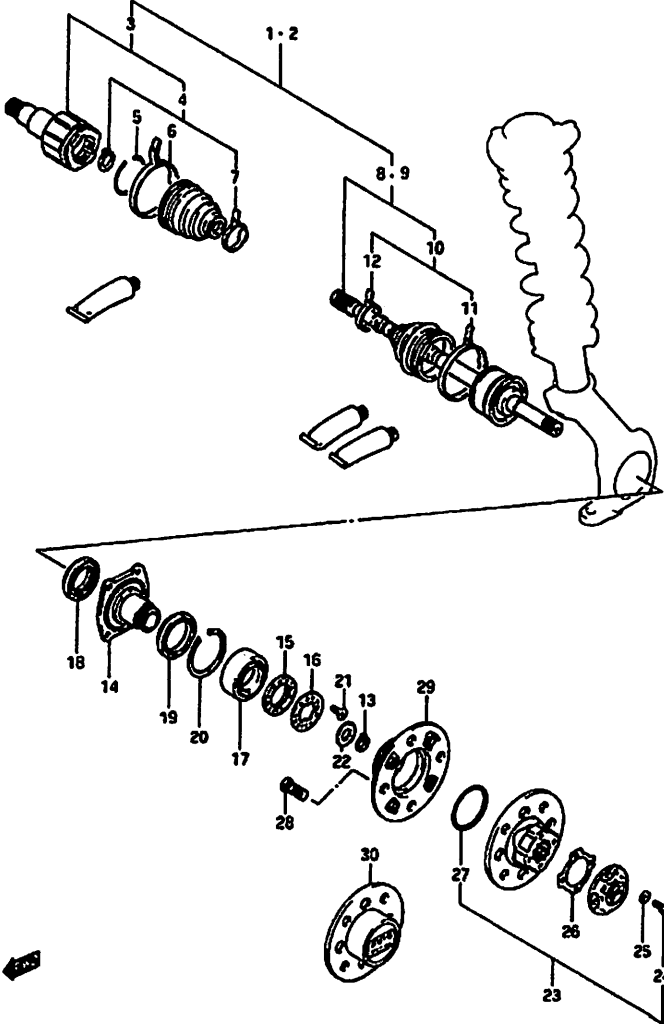

Fig: 100 Suspension, Axle, and Brake Components

Fig: 100 Suspension, Axle, and Brake Components

Front Axle Components: Disk

Fig: 100 Suspension, Axle, and Brake Components

Front Axle Components: Disk

Item	Part #	Description	Model & Quantity	
			Truck	Van
1	44101-85403	Front Drive Axle: Right	1	1
2	44102-85403	Front Drive Axle: Left	1	1
3	44117-85403	Joint: Differential Side	2	2
4	44119-85403	Boot Kit	2	2
5	44111-85400	Snap Ring	2	2
6	44121-85400	Band: Diff Side	2	2
7	44124-55A10	Band: Boot	2	2
8	44115-85401	Joint: Wheel Side: Right	1	1
9	44116-85403	Joint: Wheel Side: Left	1	1
10	44118-85403	Boot Kit: wheel Side	2	2
11	44122-84110	Band: Boot	2	2
12	44124-55A10	Band: Boot	4	4
13	08331-31218	C-Clip	2	2
14	43440-85401	Spindle: Front Wheel	2	2
15	43461-85400	Nut: Front Wheel Bearing	2	2
16	43466-85400	Washer	2	2
17	09269-38003	Wheel Bearing	2	2
18	09283-40014	Oil Seal	2	2
19	09283-50005	Oil Seal	2	2
20	09381-65004	Snap Ring	2	2
21	02122-04086	Screw	8	8