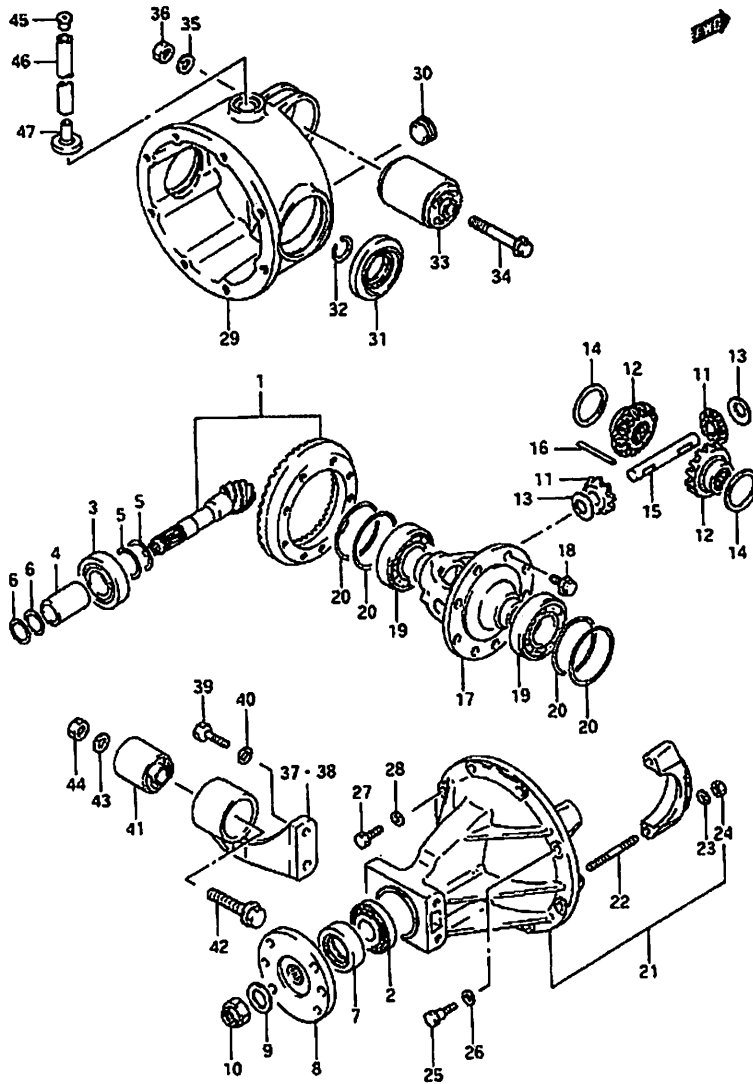

Fig: 58 Driveline Components  
Front Differential Gear & Housing

**Fig: 58 Driveline Components  
Front Differential Gear & Housing**

Item	Part #	Description	Model & Quantity	
			Truck	Van
30	09246-16004	Plug: Magnetic	1	1
31	09283-35008	Oil Seal: 35x62x10	2	2
32	09381-24001	Snap Ring	2	2
33	27550-85400	Mount: Front	1	1
34	01537-10956	Bolt	1	1
35	08321-31106	Lock Washer	1	1
36	08310-12106	Nut	1	1
37	27661-85401	Bracket: Mount: Right	1	1
38	27671-85401	Bracket: Mount: Left	1	1
39	01107-10306	Bolt	4	4
40	08321-31106	Lock Washer	4	4
41	27560-85400	Rear Mount	2	2
42	01517-10706	Bolt	2	2
43	08321-31106	Lock Washer	2	2
44	08310-12106	Nut	2	2
45	24821-78000	Plug: Breather	1	1
46	09352-70103-600	Hose: Cut to Length	1	1
47	27620-85400	Union: Breather		