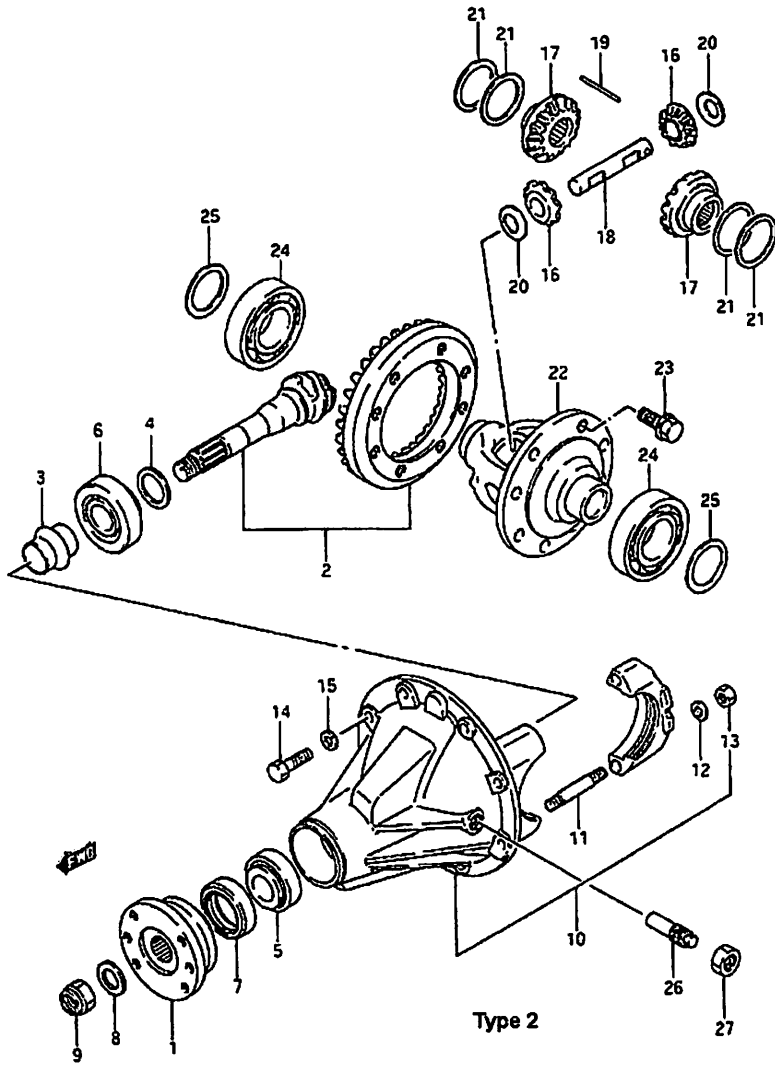

Fig: 62 Driveline Components
Rear Differential Gears: Turbocharged Type 2

Fig: 62 Driveline Components
Rear Differential Gears: Turbocharged Type 2

Fig: 62 Driveline Components
Rear Differential Gears: Turbocharged Type 2

Item	Part #	Description	Model & Quantity	
			Truck	Van
11	09108-08021	Stud Bolt		4
12	08321-31086	Lock Washer		4
13	08310-12086	Nut		4
14	01107-08253	Bolt		8
15	08321-31083	Lock Washer		8
16	27331-82000	Pinion: Differential		2
17	27341-82000	Gear: Differential		2
18	27351-79401	Shaft: Pinion		1
19	09205-05003	Spring Pin: L:45		1
20	09164-15003	Washer: 15x30x1.0		2
21-1	09160-35006	Washer: 35x46x0.9		0~2
21-2	09160-35002	Washer: 35x46x1.0		0~2
21-3	09160-35003	Washer: 35x46x1.1		0~2
21-4	09160-35004	Washer: 35x46x1.2		0~2
22	27411-79000	Case: Differential		1
23	09103-10215	Bolt		8
24	08110-62070	Bearing		2
25-1	09181-62003	Shim: 62x71x0.1		0~2
25-2	09181-62004	Shim: 62x71x0.3		0~2
25-3	09181-62005	Shim: 62x71x0.5		0~2
25-4	09181-62007	Shim: 62x71x0.7		0~2