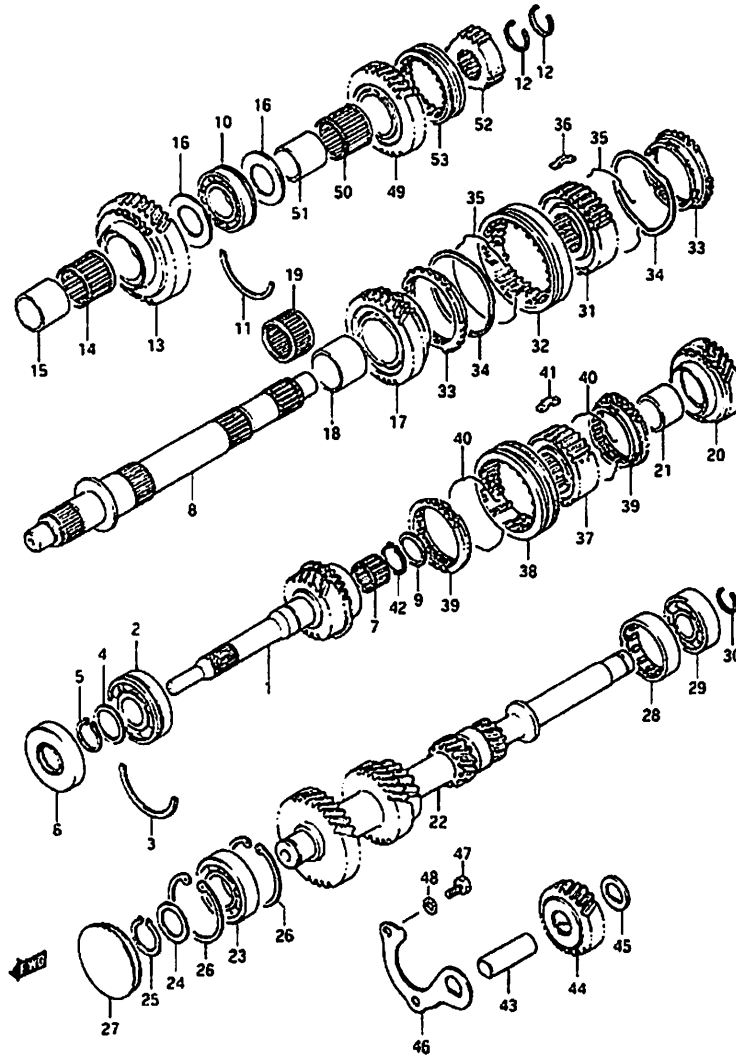

Fig: 50 Driveline Components
Transmission Internal Components: 4 Speed

Fig: 50 Driveline Components
Transmission Internal Components: 4 Speed

Fig: 50 Driveline Components
Transmission Internal Components: 4 Speed

Item	Part #	Description	Model & Quantity	
			Truck	Van
41	09422-05011	Key	3	
42	08331-31218	C-Clip	1	
43	24551-85051	Shaft: Reverse Idle Gear	1	
44	24560-85411	Gear: Reverse Idle	1	
45	09166-14012	Washer	1	
46	25482-85411	Plate: Reverse Gear Stop	1	
47	01107-06163	Bolt	2	
48	08321-21063	Lock washer	2	
49	24681-85410	Gear: Main Shaft Reverse	1	
50	09263-30031	Bearing: 30x35x26.8	1	
51	09300-25025	Bushing	1	
52	24413-85411	Hub: Reverse Clutch	1	
53	29241-85400	Spring	1