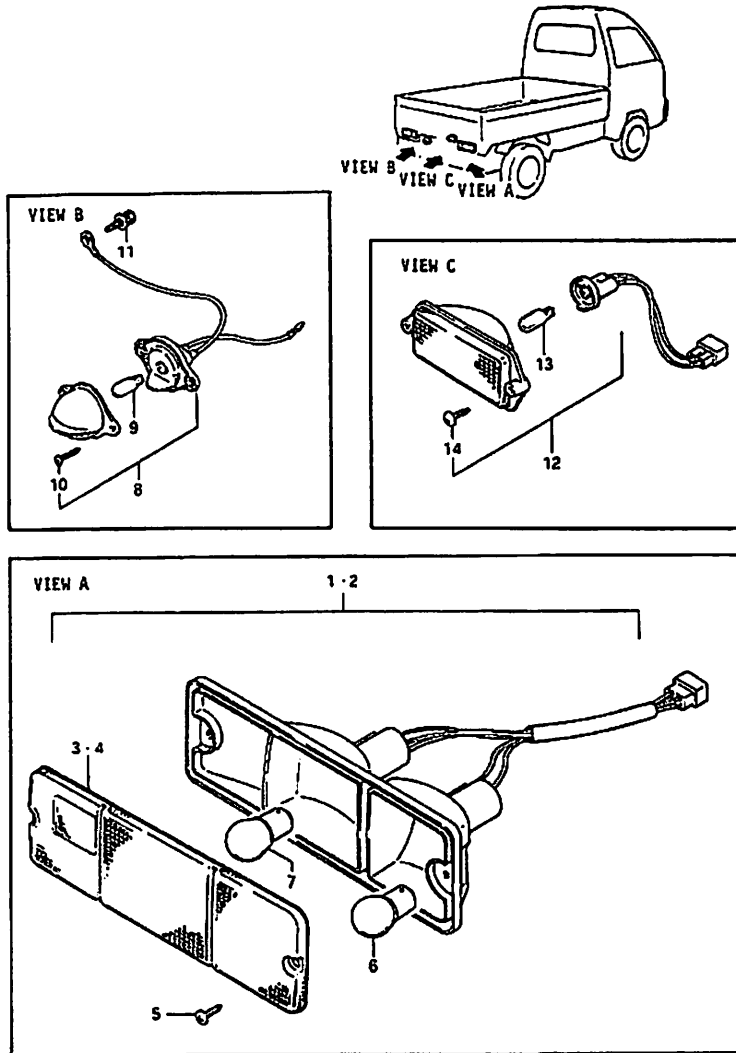

Fig: 87 Electrical Components
Rear Lamps: Truck

Fig: 87 Electrical Components
Rear Lamps: Truck

Fig: 87 Electrical Components
Rear Lamps: Truck

Item	Part #	Description	Model & Quantity	
			Truck	Van
1	35603-79001	Combination Lamp: Right	1	
2	35604-79001	Combination Lamp: Left	1	
3	35652-79000	Lens: Right	1	
4	35672-79000	Lens: Left	1	
5	03112-05209	Screw	4	
6	#09471-12056	Bulb: 12V 21W	2	
7	#09471-12057	Bulb: 12V 21/5W	2	
8	35910-80001	License Lamp Assembly	2	
9	#09471-12076	Bulb: 12V 5W	2	
10	03111-04165	Screw	4	
11	09139-05028	Screw	2	
12	36250-85010	Back Up Lamp Assembly	1	
13	#09471-12113	Bulb: 12V 8W	1	
14	03242-04169	Screw	2