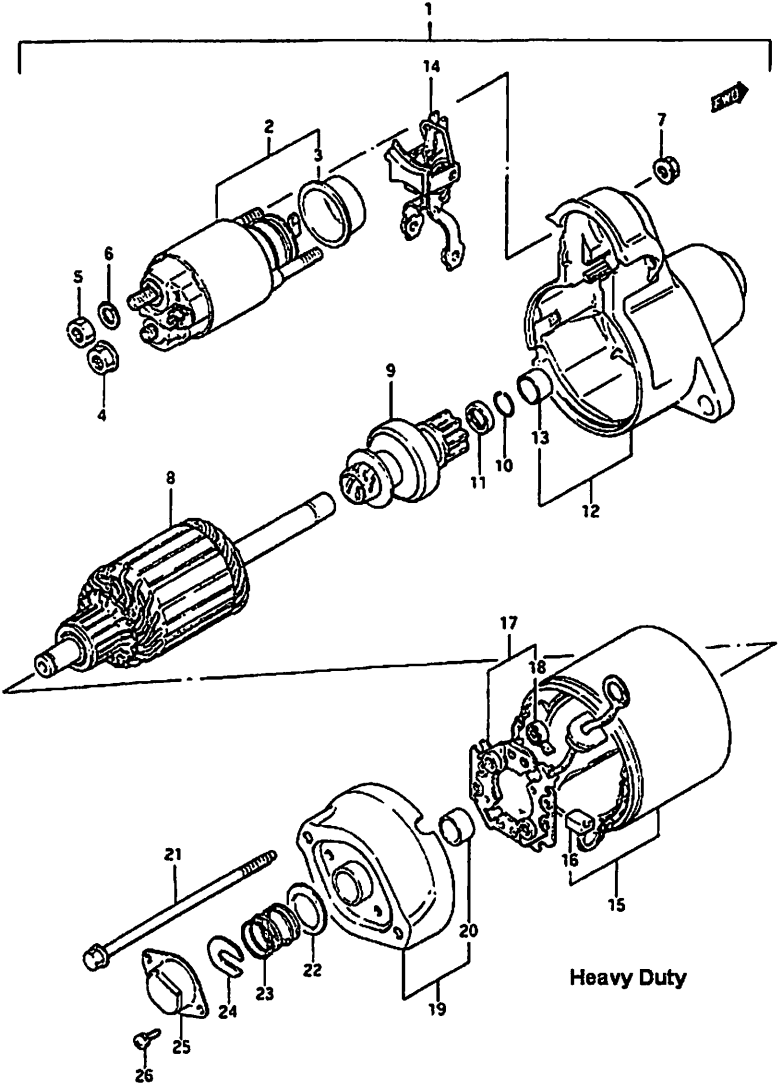

Fig: 73 Electrical Components  
Starter Motor: Heavy Duty (Kanreichi)

**Fig: 73 Electrical Components**  
**Starter Motor: Heavy Duty (Kanreichi)**

Item	Part #	Description	Model & Quantity	
			Truck	Van
1	#31100-79661	Starter Motor: Denso	1	1
2	#31220-84010	Starter Solenoid	1	1
3	#31221-78310	Dust Boot	1	1
4	#31266-78221	Nut	1	1
5	08310-22086	Nut	1	1
6	08321-21088	Lock Washer	1	1
7	#31255-78210	Nut	2	2
8	#31311-78311	Armature	1	1
9	#31320-78310	Clutch Assembly	1	1
10	#31312-55010	Snap Ring	1	1
11	#31313-55010	Collar	1	1
12	#31151-79661	Front Housing	1	1
13	#31152-63210	Bushing	1	1
14	#31191-79661	Lever: Pinion Drive	1	1
15	#31110-78310	Main Body	1	1
16	#31131-82010	Brush	2	2
17	#31173-78311	Brush Holder	1	1
18	#31135-78310	Spring: Brush	4	4
19	#31170-79660	Rear Housing Assembly	1	1
20	#31172-78310	Bushing	1	1
21	#31281-78310	Bolt	2	2