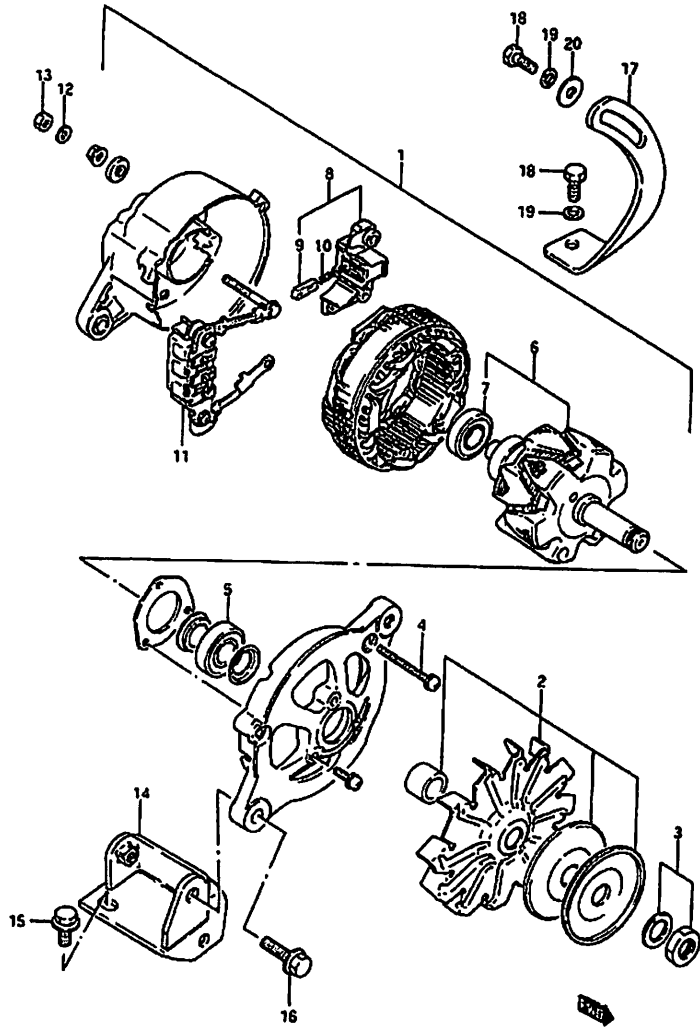

Fig: 74 Electrical Components
Alternator

Fig: 74 Electrical Components
Alternator

Fig: 74 Electrical Components
Alternator

Item	Part #	Description	Model & Quantity	
			Truck	Van
1	31400-80011	Alternator Assembly	1	1
2	31771-79030	Pulley Assembly	1	1
3	31775-70035	Nut & Washer	1	1
4	31651-72131	Screw	1	1
5	31582-80010	Front Bearing	1	1
6-1	31710-85010	Rotor Assembly	1	
6-2	31402-80030	Rotor Assembly		1
7	31612-80010	Bearing: Rear	1	1
8	32500-80010	Regulator Assembly	1	1
9	31631-78432	Brush	2	2
10	31653-70030	Spring: Brush	2	2
11	31622-80010	Rectifier	1	1
12	08321-21067	Lock Washer	1	1
13	08310-12066	Nut	1	1
14	11550-79100	Bracket	1	1
15	01517-08163	Bolt	3	3
16	01517-08306	Bolt	2	2
17	11561-79100	Adjusting Bracket	1	1
18	01107-08203	Bolt	2	2
19	08321-21083	Lock Washer	2	2
20	09160-08030	Washer	1	1