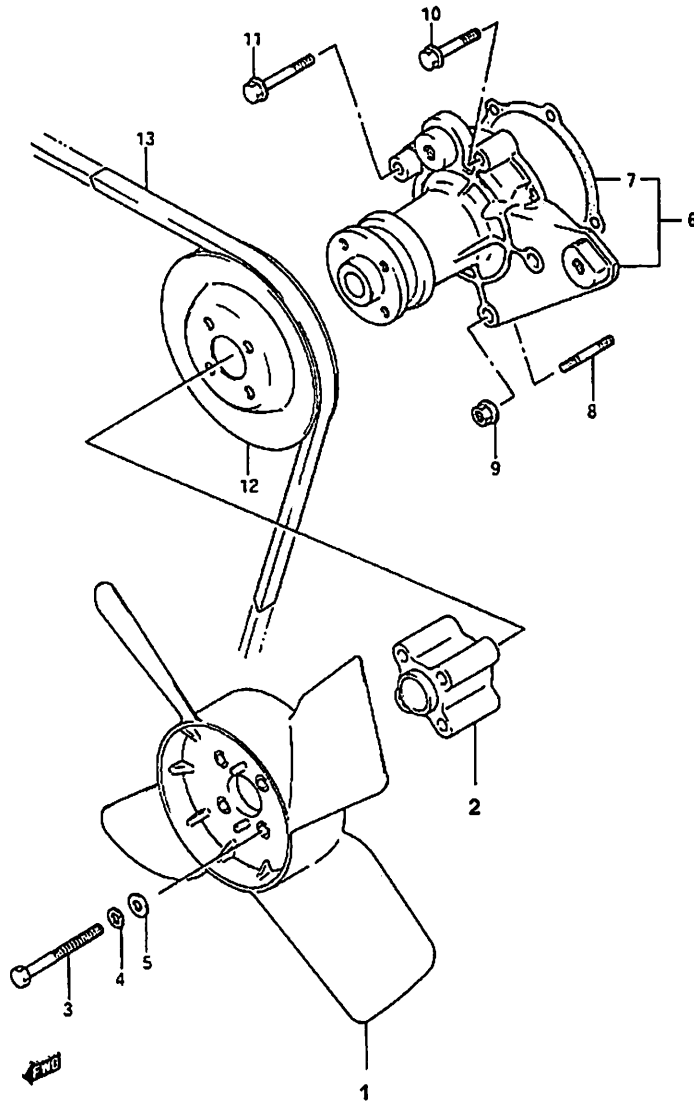

Fig: 36 Cooling & Emission System Components
Cooling Fan & Water Pump

Fig: 36 Cooling & Emission System Components
Cooling Fan & Water Pump

Fig: 36 Cooling & Emission System Components
Cooling Fan & Water Pump

Item	Part #	Description	Model & Quantity	
			Truck	Van
1	17110-79101	Fan: Cooling	1	1
2	17131-80000	Spacer Hub	1	1
3	01107-06503	Bolt	4	4
4	08321-21063	Lock Washer	4	4
5	08322-21063	Washer	4	4
6	17400-78821	Water Pump Assembly	1	1
7	17431-73001	Gasket: Water Pump	1	1
8	09108-06040	Stud Bolt	2	2
9	08316-16063	Nut	2	2
10	01517-06303	Bolt	2	2
11	01517-06403	Bolt	1	1
12	17511-73001	Pulley: Water Pump	1	1
13	17521-71520	Belt: Water Pump	1	1