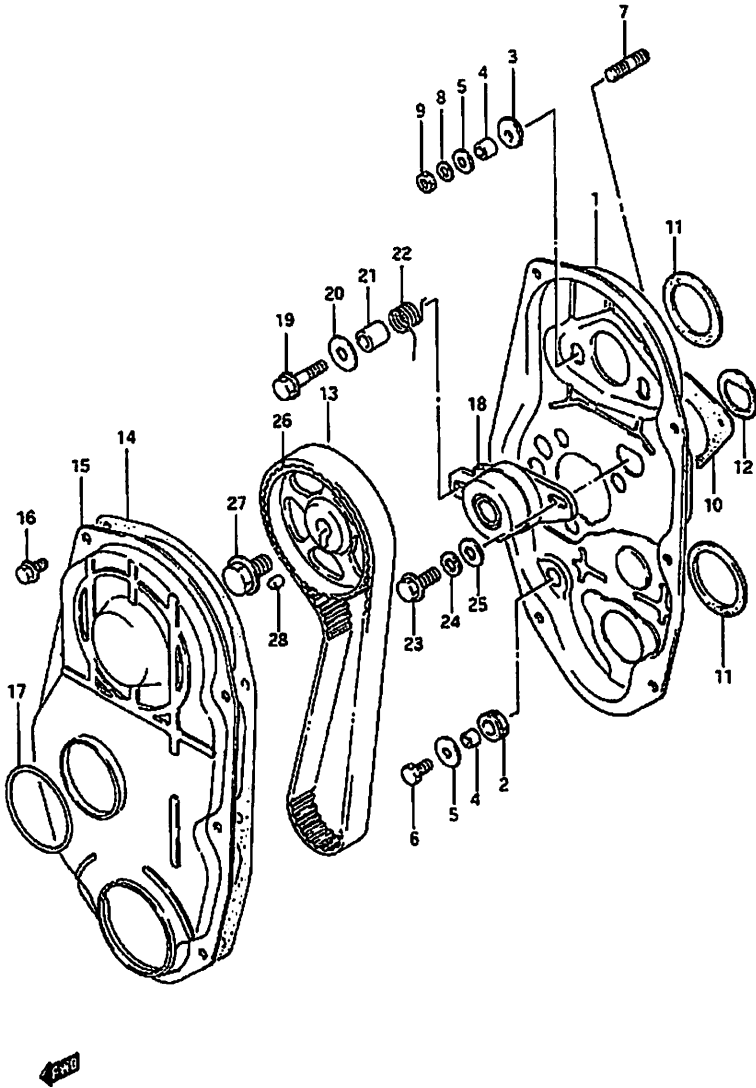

Fig: 11 Engine Group
Timing Belt & Tensioner Components

Fig: 11 Engine Group
Timing Belt & Tensioner Components

Item	Part #	Description	Model & Quantity	
			Truck	Van
1-1	11380-78112	Timing Belt Inside Cover	1	1
1-2	11380-78102	Timing Belt Inside Cover Turbocharged		1
2	09308-10004	Grommet	2	2
3	11398-73000	Grommet: Cover	2	2
4	09180-06106	Spacer: 6.8x10x7	4	4
5	09160-06027	Washer	4	4
6	09100-06127	Bolt	2	2
7	09108-06078	Stud Bolt	2	2
8	08321-31067	Lock Washer	2	2
9	08310-12066	Nut	2	2
10	11482-73004	Back Cushion No.2	1	
11	11483-73001	Seal: Timing Belt No.3	2	2
12	11485-73000	Cushion Seal No. 4	1	1
13	12761-84050	Timing Belt	1	1
14	11399-73010	Gasket: timing Belt Cover	1	1
15-1	11391-78113	Cover: Outer	1	1
15-2	11391-73003	Cover: Outer: Turbo		1
16	01517-06103	Bolt	6	6
17	11484-73000	Grommet	1	1
18	12810-84000	Tensioner: timing Belt	1	1