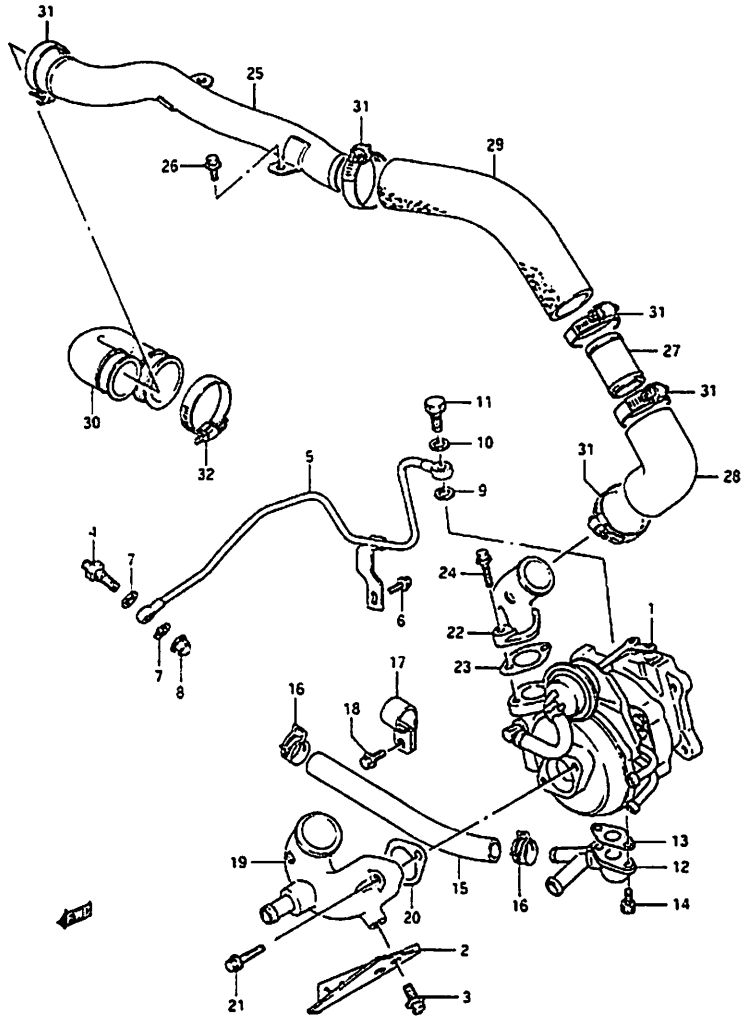

Fig: 29 Engine Group
Turbocharger System: Type 1

Fig: 29 Engine Group
Turbocharger System: Type 1

Fig: 29 Engine Group
Turbocharger System: Type 1

Item	Part #	Description	Model & Quantity	
			Truck	Van
22	13961-85550	Housing: Air Outlet		1
23	01107-06253	Bolt		2
24	01107-06253	Bolt		2
25	13970-85550	Pipe: Outlet		1
26	01537-06102	Bolt		2
27	13963-85550	Joint: Outlet No. 2		1
28	13962-85550	Joint: Outlet No. 1		1
29	13964-85550	Hose: Outlet		1
30	13968-85550	Hose: Outlet Intake		1
31	09402-43501	Clamp		5
32	09402-57501	Clamp		1