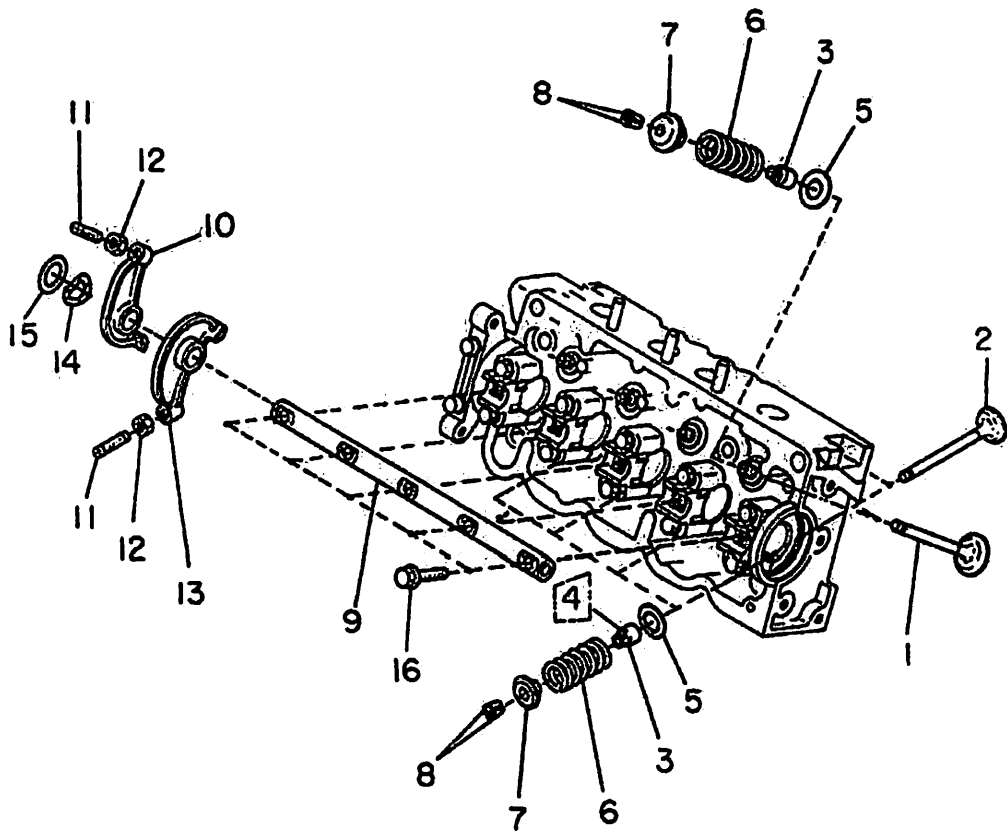

VALVETRAIN

VALVETRAIN

Item #	Part#	Part Name	Series					
			Truck		Try Van Dias		Panel Van	
			2W	4W	2W	4W	2W	4W
1	13201 KA080	INTAKE VALVE ALL	4	4	4	4	4	4
2	13202 KA110	EXHAUST VALVE ALL MARK: E	4	4	4	4	4	4
	13202 KA130	EXHAUST VALVE NA/LPG MARK: P	4	4		4		
3	13207 KA020	SEAL: INTAKE	8	8	8	8	8	8
4	13211 KA020	SEAL: EXH	4	4	4	4	4	4
5	13227 KA020	SEAT: SPRING	8	8	8	8	8	8
6	13217 KA000	VALVE SPRING	8	8	8	8	8	8
7	13209 KA040	RETAINER	8	8	8	8	8	8
8	13210 KA031	KEEPERS	16	16	16	16	16	16
9	13252 KA030	SHAFT	1	1	1	1	1	1
10	13257 KA031	ROCKER ARM ALL	4	4	4	4	4	4
11	13234 KA010	ADJ SCREW	8	8	8	8	8	8
12	8020 06140	NUT 6X4	8	8	8	8	8	8
13	13258 KA041	ROCKER ARM #2	4	4	4	4	4	4
14	13256 KA010	SPRING	4	4	4	4	4	4
15	13273 KA000	SPACER	4	4	4	4	4	4
16	13392 KA000	BOLT	5	5	5	5	5	5