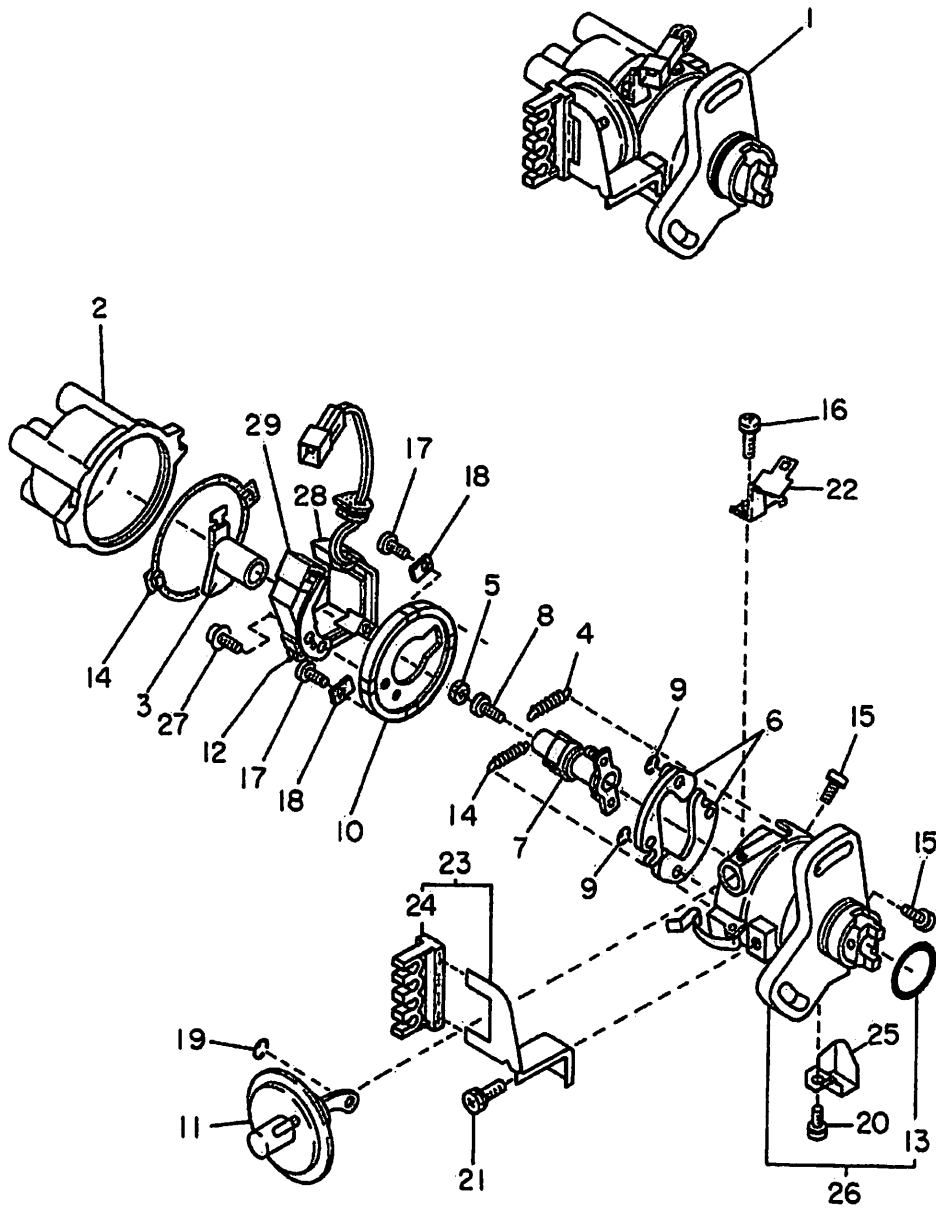

DISTRIBUTOR: ELECTRONIC 4WD (NIPPON DENSO)

NOTE: Sometimes used in 2WD as replacement units

DISTRIBUTOR: ELECTRONIC 4WD (NIPPON DENSO)

Item #	Part#	Part Name	Series					
			Truck		Try Van Dias		Panel Van	
			2W	4W	2W	4W	2W	4W
19	49184 5402	WASHER		1		1		1
20	39175 4302	SCREW		1		1		1
21	22196 KA020	BOLT		1		1		1
22	22185 KA120	STAY		1		1		1
23	22185 KA090	STAY		1		1		1
24	22472 KA080	SUPPORT		1		1		1
25	22153 KA030	COVER		1		1		1
26	22140 KA381	HOUSING		1		1		1
27	39158 4302	SCREW		2		2		2
28	22152 KA030	DUST COVER		1		1		1
29	49177 5452	DUST COVER		1		1		1