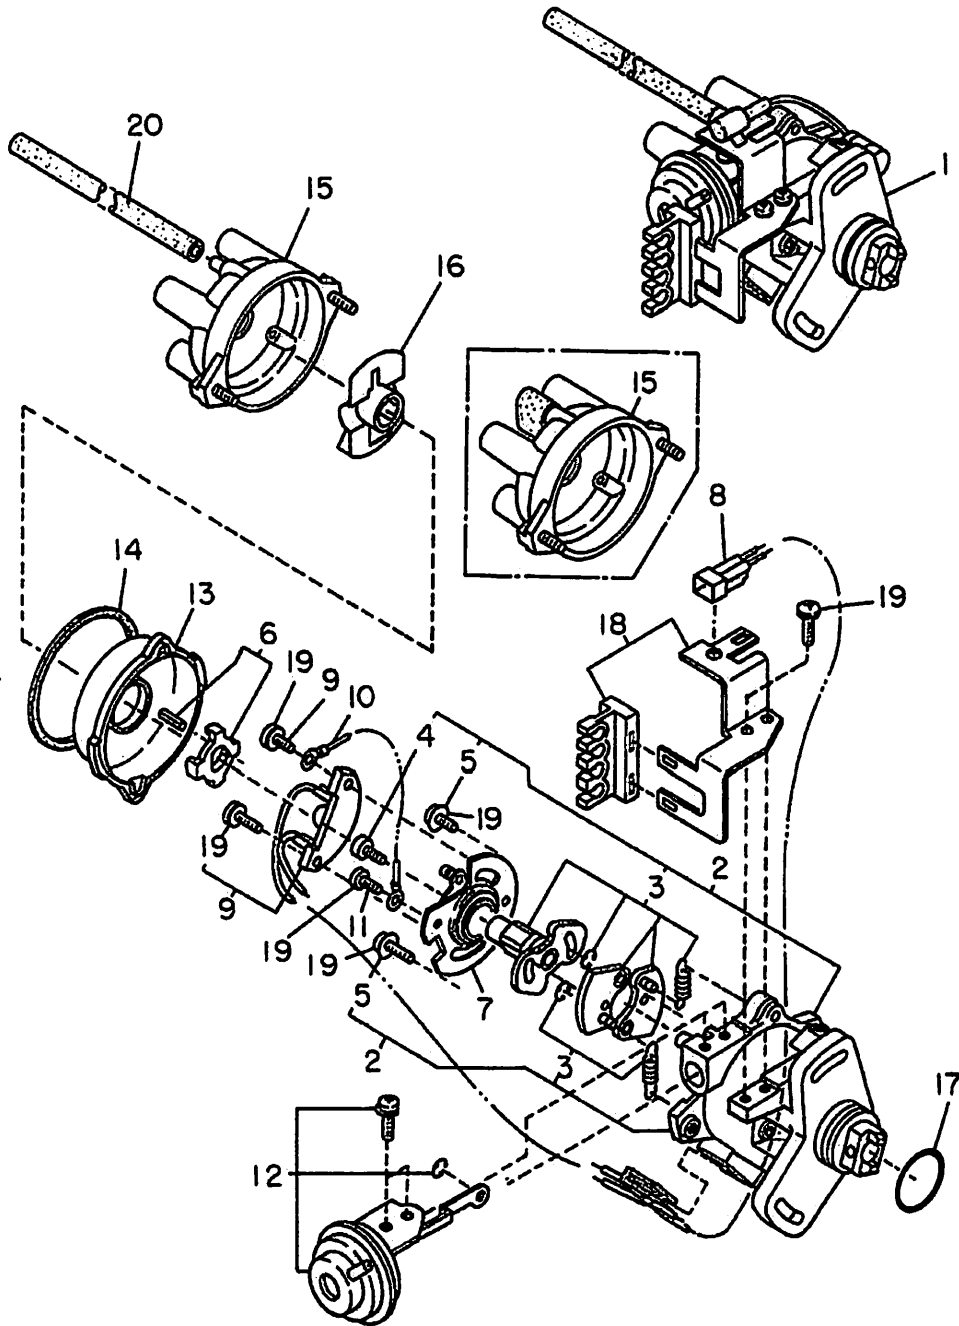

DISTRIBUTOR: ELECTRONIC (MITSUBISHI)

DISTRIBUTOR: ELECTRONIC (MITSUBISHI)

Item #	Part#	Part Name	Series					
			Truck		Try Van Dias		Panel Van	
			2W	4W	2W	4W	2W	4W
1	22100 KA461	DISTRIBUTOR ASSY	1	1	1	1	1	1
2	22140 KA340	HOUSING SET	1	1	1	1	1	1
3	22124 KA170	GOVENOR ASSY	1	1	1	1	1	1
4	49158 6104	CREW	1	1	1	1	1	1
5	22197 KA130	SCREW	2	2	2	2	2	2
6	22125B KA060	SIGNAL ROTOR	1	1	1	1	1	1
7	22136 KA110	BREAKER PLATE	1	1	1	1	1	1
8	22181 KA050	HARNESS CONECTOR	1	1	1	1	1	1
9	22029 KA110	INGNITOR SET	1	1	1	1	1	1
10	22181 KA060	GROUND WIRE	1	1	1	1	1	1
11	22197 KA100	SCREW	1	1	1	1	1	1
12	22301 KA350	VACUUM ADVANCE	1	1	1	1	1	1
13	22151 KA010	COVER	1	1	1	1	1	1
14	22171 KA060	SEAL	1	1	1	1	1	1
15	22162 KA170	CAP	1	1	1	1	1	1
16	22157 KA060	ROTOR	1	1	1	1	1	1
17	22176 KA030	O RING	1	1	1	1	1	1
18	22479 KA010	STAY	1	1	1	1	1	1