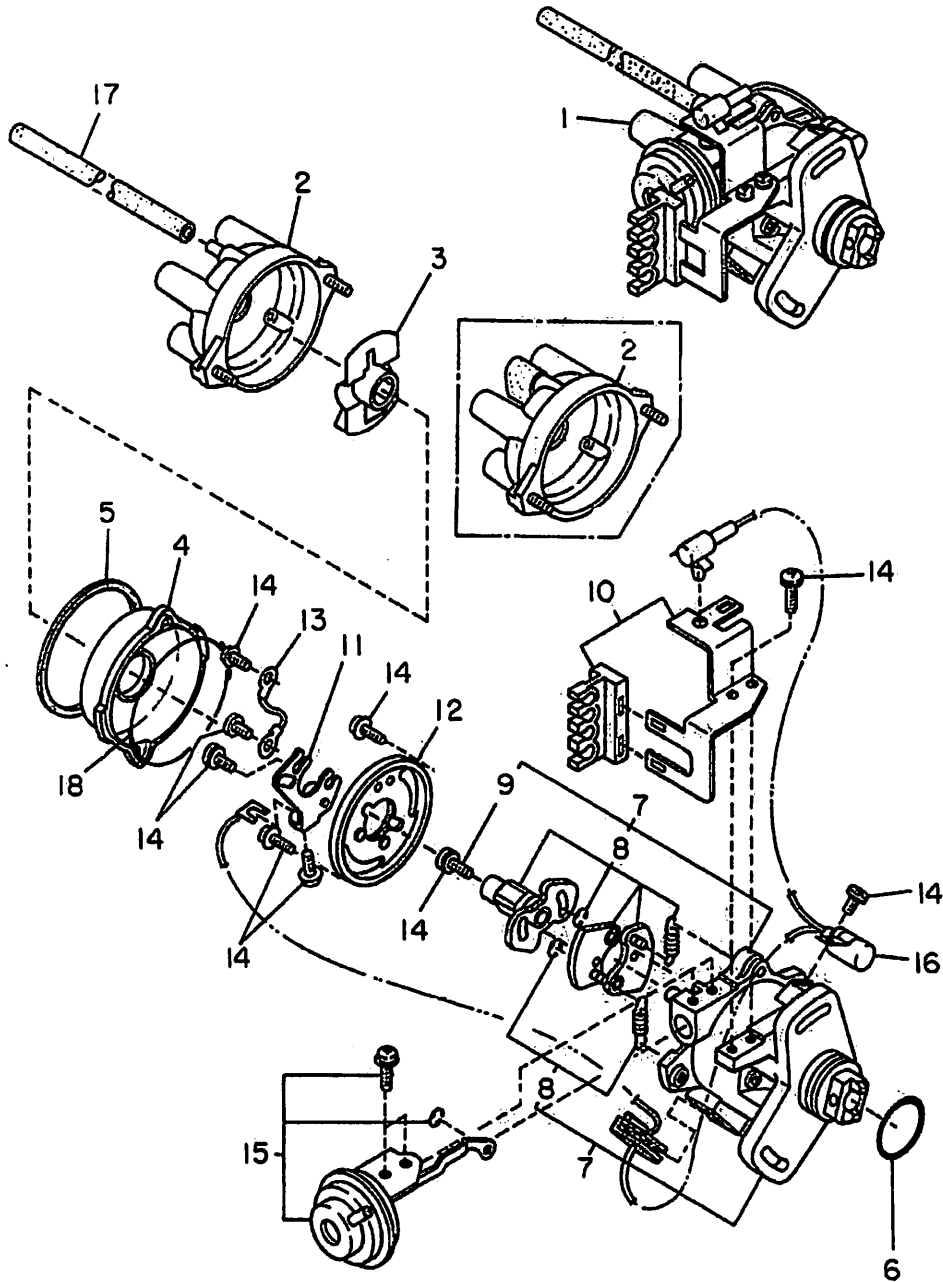

DISTRIBUTOR: POINT TYPE (MITSUBISHI)

DISTRIBUTOR: POINT TYPE MITSUBISHI

Item #	Part#	Part Name	Series					
			Truck		Try Van Dias		Panel Van	
			2W	4W	2W	4W	2W	4W
1	22100 KA510	DISTRIBUTOR ASSY	1	1	1	1	1	1
2	22162 KA110	CAP	1	1	1	1	1	1
3	22157 KA060	ROTOR	1	1	1	1	1	1
4	22451 KA000	DUST COVER	1	1	1	1	1	1
5	22171 KA040	SEAL	1	1	1	1	1	1
6	22176 KA030	O RING	1	1	1	1	1	1
7	22140 KA130	HOUSING SET	1	1	1	1	1	1
8	22124 KA160	UNIT AASY	1	1	1	1	1	1
9	49158 6104	SCREW	1	1	1	1	1	1
10	22479 KA010	STAY	1	1	1	1	1	1
11	22107 KA060	POINTS	1	1	1	1	1	1
12	22136 KA090	PLATE	1	1	1	1	1	1
13	22181 KA040	HARNESS LEAD	1	1	1	1	1	1
14	22199 KA060	SCREW	1	1	1	1	1	1
15	22301 KA330	VACUUM ADVANCE	1	1	1	1	1	1
16	22102 KA050	CONDENSOR	1	1	1	1	1	1
17	22184 KA000	HOSE	1		1		1	
18	22171 AA050	SEAL	1		1		1