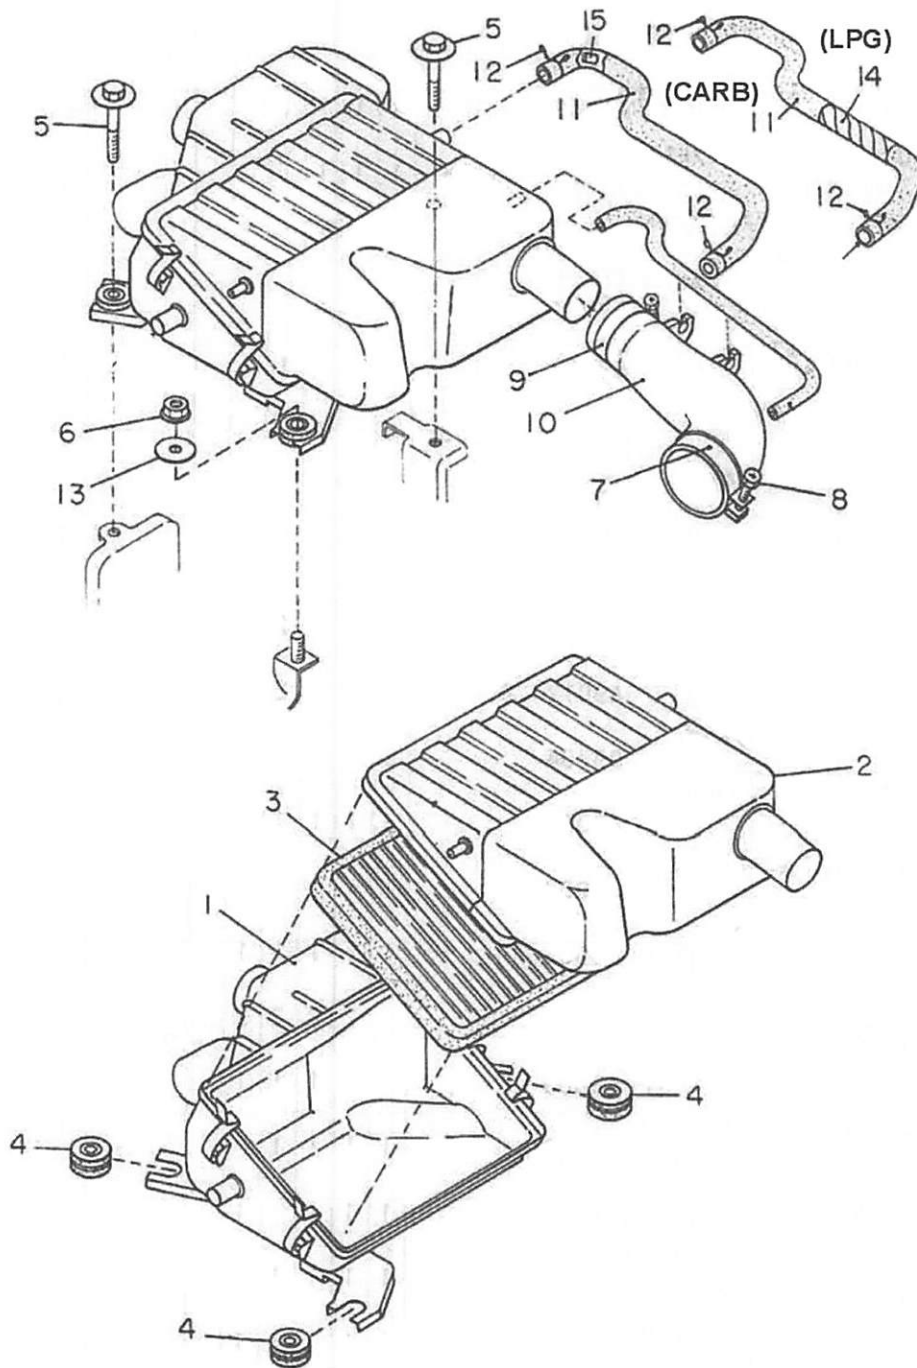

AIR CLEANER SYSTEM: CARBURETED

AIR CLEANER SYSTEM: CARBURETED

Item #	Part#	Part Name	Series					
			Truck		Try Van Dias		Panel Van	
			2W	4W	2W	4W	2W	4W
1	16501 KA700	AIR CLEANER CASE	1	1	1	1	1	1
	16501 KA930	AIR CLEANER CASE LPG	1	1			1	
2	16508 KA320	COVER	1	1	1	1	1	1
	16508 KA510	COVER LPG	1	1			1	
3	16546 KA160	ELEMENT FILTER	1	1	1	1	1	1
4	42139 5500	CUSHION	3	3	3	3	3	3
5	8005 06390	BOLT & WASHER	2	2	2	2	2	2
6	0238 06006	FLANGE BOLT	1	1	1	1	1	1
7	8059 57020	CLAMP	1	1	1	1	1	1
8	0431 04306	SCREW	1	1	1	1	1	1
9	8059 42020	CLAMP	1	1	1	1	1	1
10	16524 KA112	HOSE	1	1	1	1	1	1
	16524 KA130	HOSE LPG	1	1			1	
11	8075 09052	HOSE 9.5X16	1	1	1	1	1	1
12	8059 16030	CLAMP	2	2	2	2	2	2
13	0312 06006	WASHER	1	1	1	1	1	1
14	22328 KA040	PROTECTOR LPG	1	1			1	
15	22326 KA220	ORIFICE 4.5	1	1	1	1	1	1