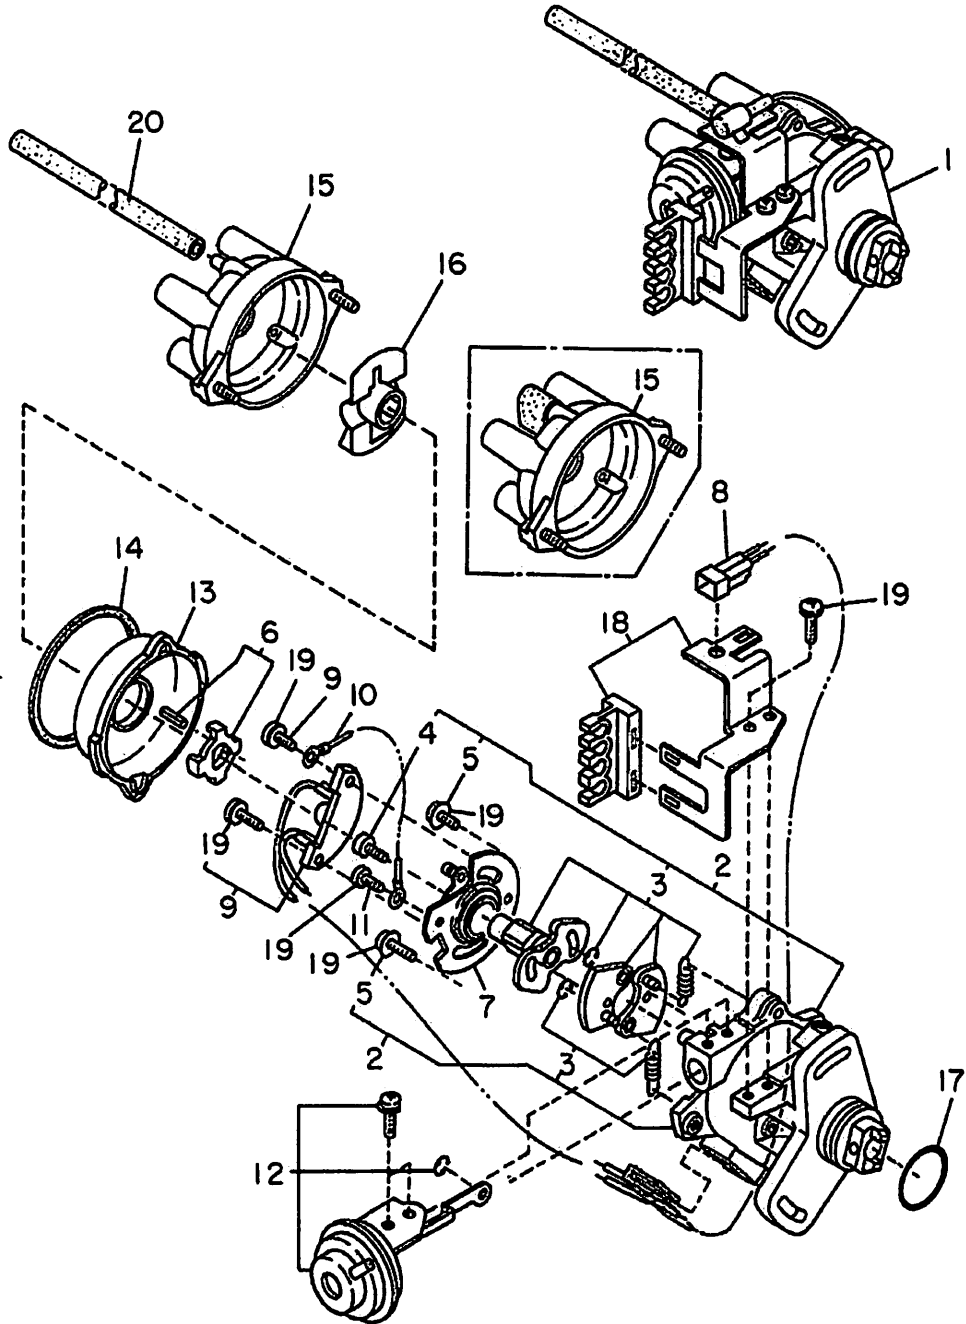

DISTRIBUTOR: ELECTRONIC (MITSUBISHI)

DISTRIBUTOR: ELECTRONIC (MITSUBISHI)

Item #	Part#	Part Name	Series					
			Truck		Try Van Dias		Panel Van	
			2W	4W	2W	4W	2W	4W
19	22199 KA070	SCREW SET	1	1	1	1	1	1
20	22184 KA000	HOSE	1	1	1	1	1	1