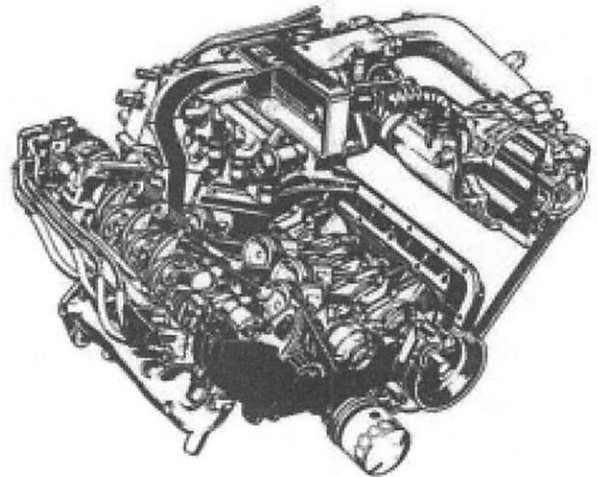

Engine Series

Specifications		
Series	EN07C (NA)	EN07Y (SC)
Cylinder	4	←
CAM	SOHC	←
Engine (cc)	658	←
Bore/Stroke (mm)	56.0×66.8	←
Compression	9.8	8.3
HP Rating (PS/rpm)	40/6,500	55/6,200
Torque (kg-m/rpm)	5.5/3,500	7.1/3,800
Fuel	Carbureted	EFI
Ignition	STD	Crank Sensor ECU Controlled
Firing Order	# 1 - 3 - 4 - 2	←
Forced Induction	—	Super Charged

EN07Y