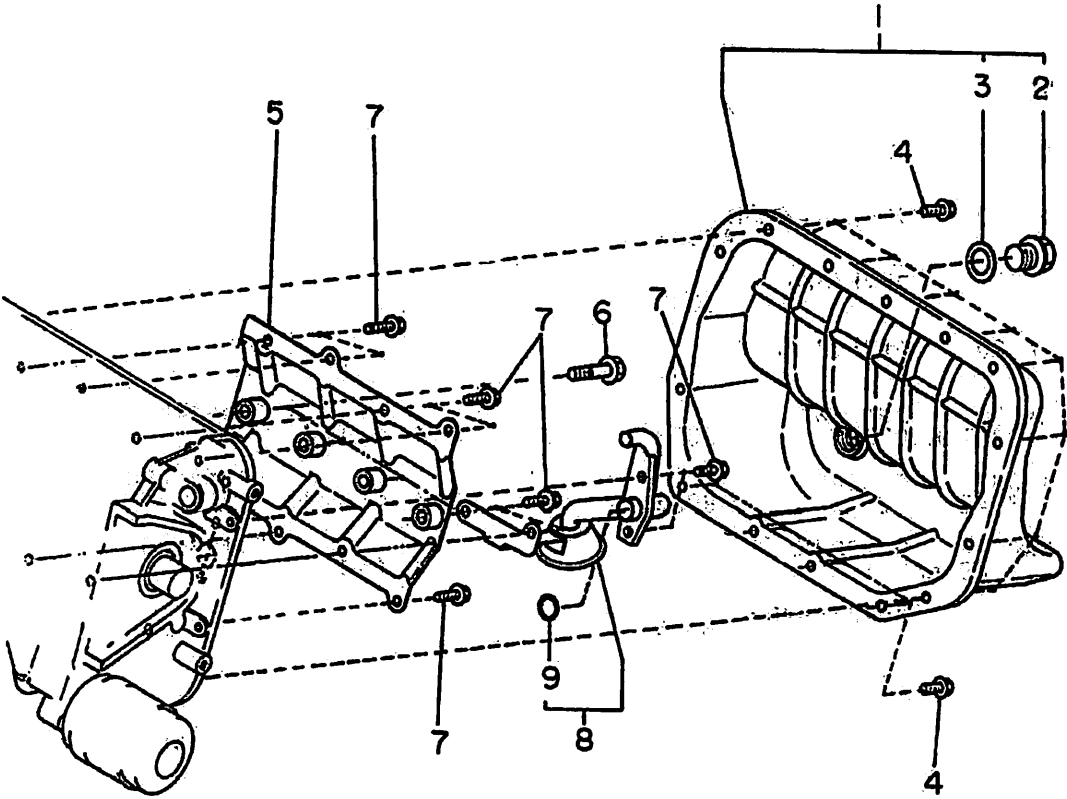

OIL PAN

OIL PAN

Item #	Part#	Part Name	Series					
			Truck		Try Van Dias		Panel Van	
			2W	4W	2W	4W	2W	4W
1	11109 KA194	OIL PAN MSCE NA ECTV	1	1	1	1	1	1
	11109 KA290	OIL PAN MT	1	1	1	1	1	1
2	8070 20010	PLUG 20X14	1	1	1	1	1	1
	8070 16160	PLUG 16X11 MSE MT	1	1	1	1	1	1
3	11126 AA000	GASKET	1	1	1	1	1	1
	8039 16010	GASKET MSC MT	1	1	1	1	1	1
4	8005 06350	BOLT & WASHER 6X13X13	14	14	14	14	14	14
5	11083 KA002	PLATE	1	1	1	1	1	1
6	8002 08740BOLT 8X28X20	4	4	4	4	4	4	4
7	8002 06670	BOLT 6X12X12	10	10	10	10	10	10
8	15049 KA100	STRAINER	1	1	1	1	1	1
	15049 KA160	STRAINERMSE MT MSE ECVT	1	1	1	1	1	1
9	8069 15100	O RING	1	1	1	1	1	1