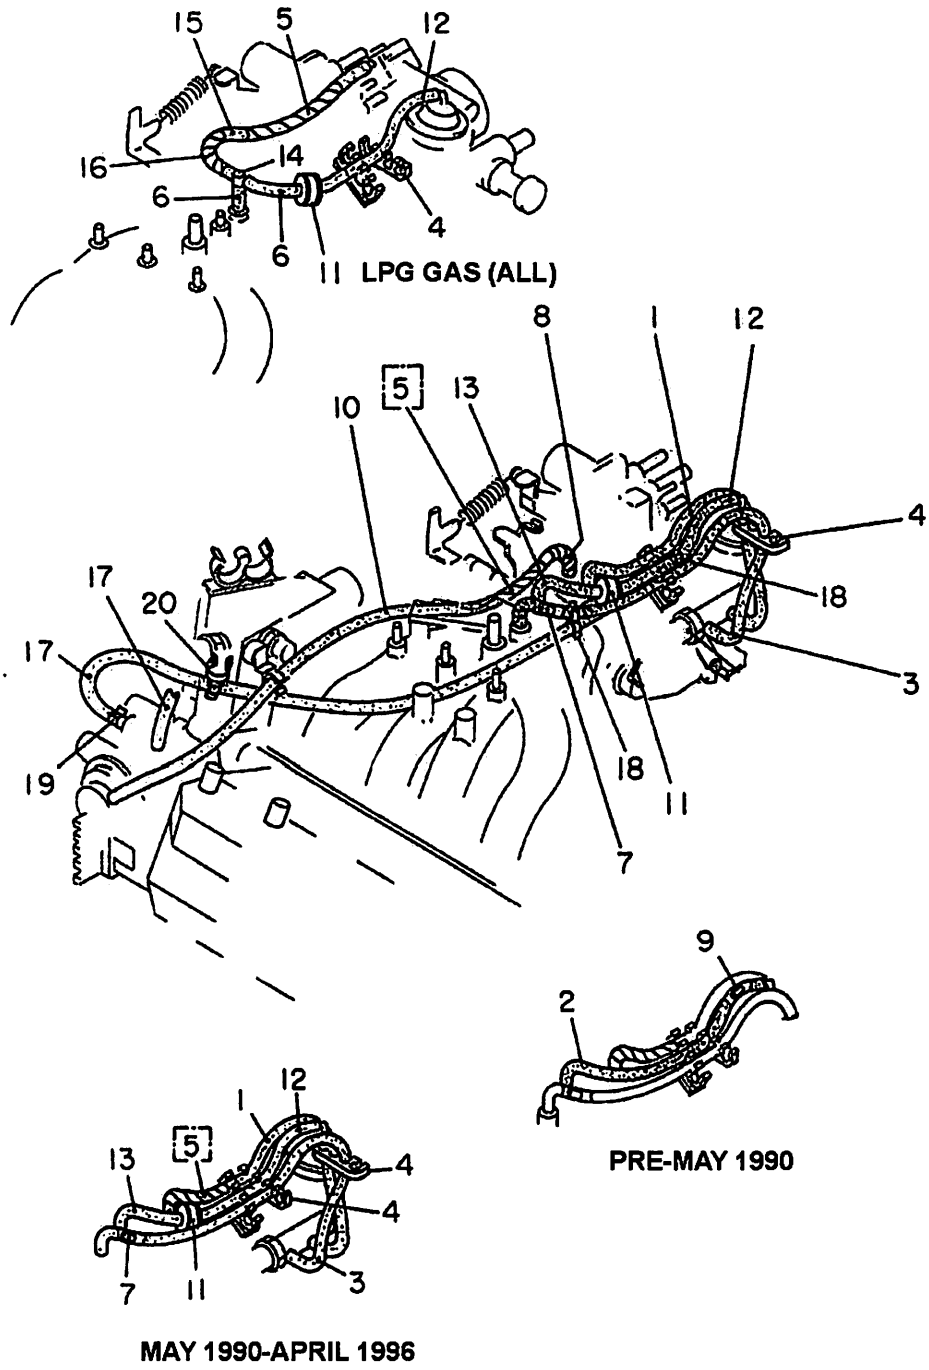

EMISSION HOSE: GASOLINE & LPG GAS

EMISSION HOSE: GASOLINE & LPG GAS

Item #	Part#	Part Name	Series					
			Truck		Try Van Dias		Panel Van	
			2W	4W	2W	4W	2W	4W
18	24228 KA030	CLIP: HOSE	2	2	2	2	2	2
19	0923 11500	CLAMP: HOSE		1		1		1
20	24228 KA020	CLIP	1	1	1	1	1	1