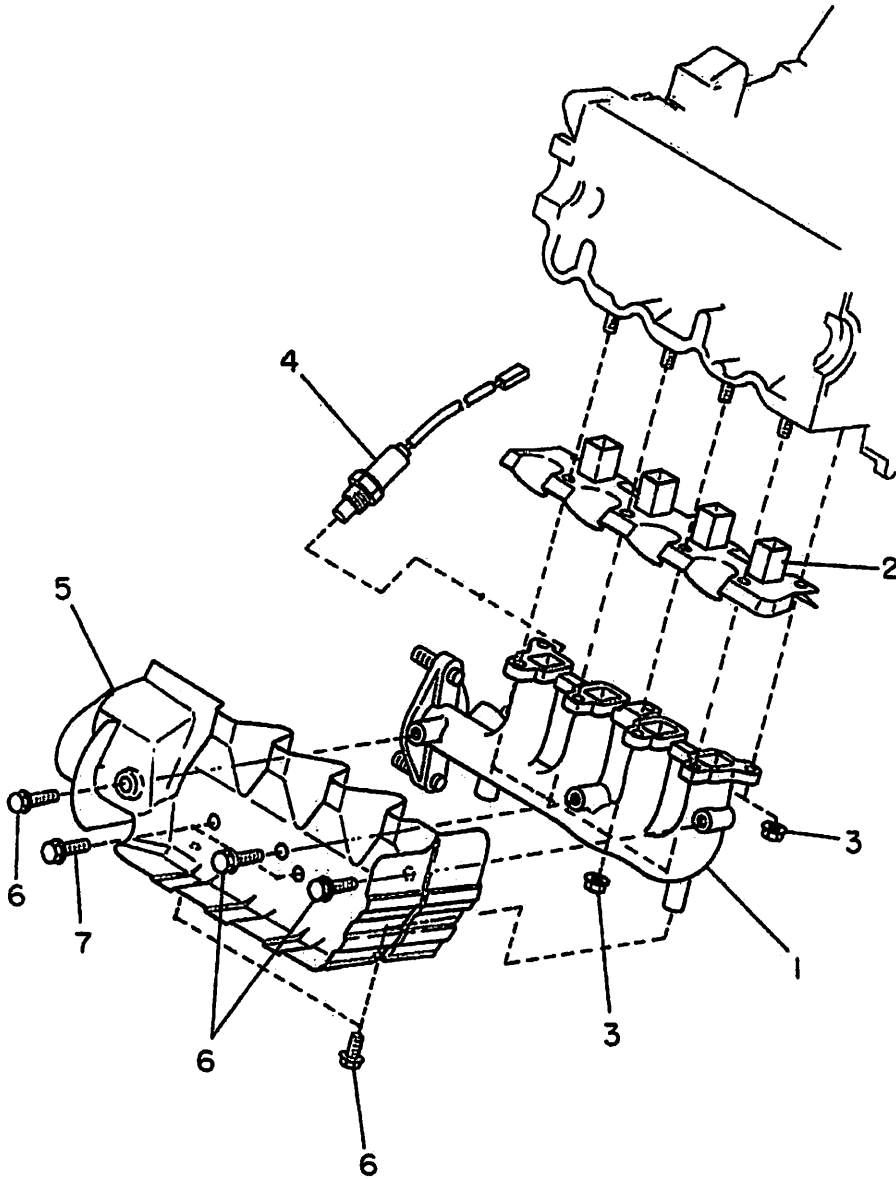

EXHAUST MANIFOLD

EXHAUST MANIFOLD

Item #	Part#	Part Name	Series					
			Truck		Try Van Dias		Panel Van	
			2W	4W	2W	4W	2W	4W
1	14012 KA081	MANIFOLD NA ALL	1	1	1	1	1	1
	14012 KA081	MANIFOLD NA MT	1	1	1	1	1	1
	14012 KA110	MANIFOLD NA ECVT	1		1		1	
	14012 KA071	MANIFOLD MSC	1	1	1	1		
	14012 KA072	MANIFOLD MSC ECVT	1	1	1	1	1	
2	14043 KA004	GASKET	1	1	1	1	1	1
3	8020 08270	NUT 8X7.5	7	7	7	7	7	7
4	22690 KA092	O2 SENSOR MSE	1	1	1	1	1	
5	14020 KA280	PLATE	1	1	1	1	1	1
6	68082 08060	BOLT 8X12X12	5	5	5	5	5	5
7	8082 08170	BOLT 8X12X12 MSE	2	2	2	2	2