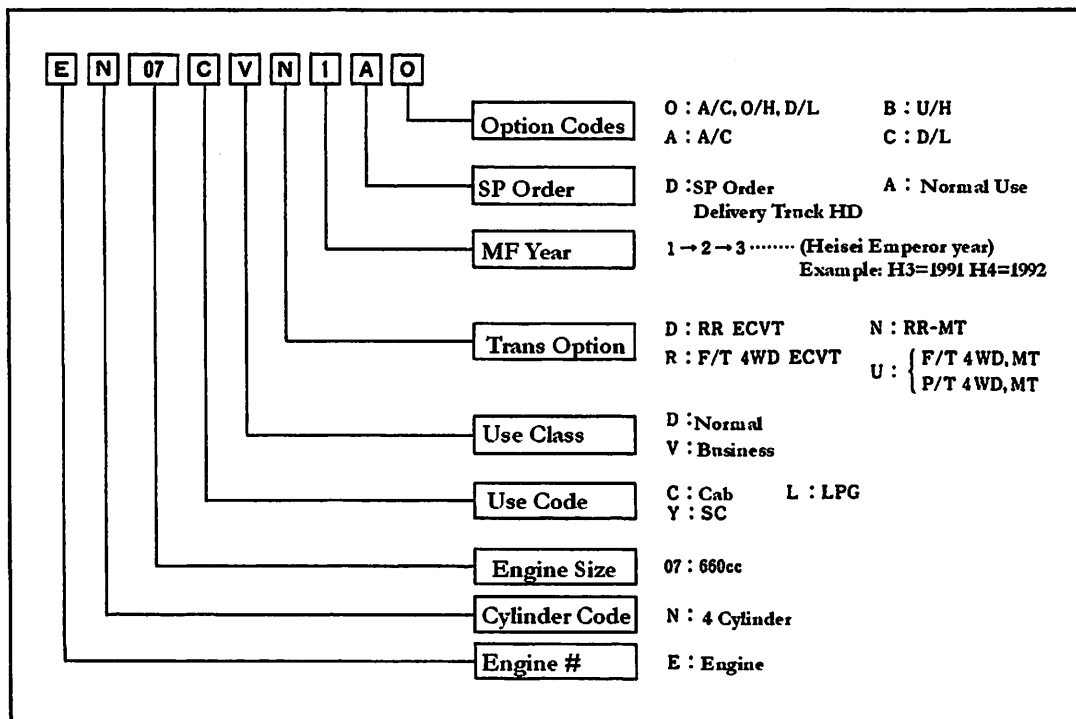

Trans Code Series

TM60 953208~
TW60 953210~
TY 60 953211~
TB 40 136141~
TT 40 136137~

VIN Class Brakedown

Subaru Truck-Van Series K-Vehicles

Engine & Transmission Series

Engine Decoding

Transmission Decoding