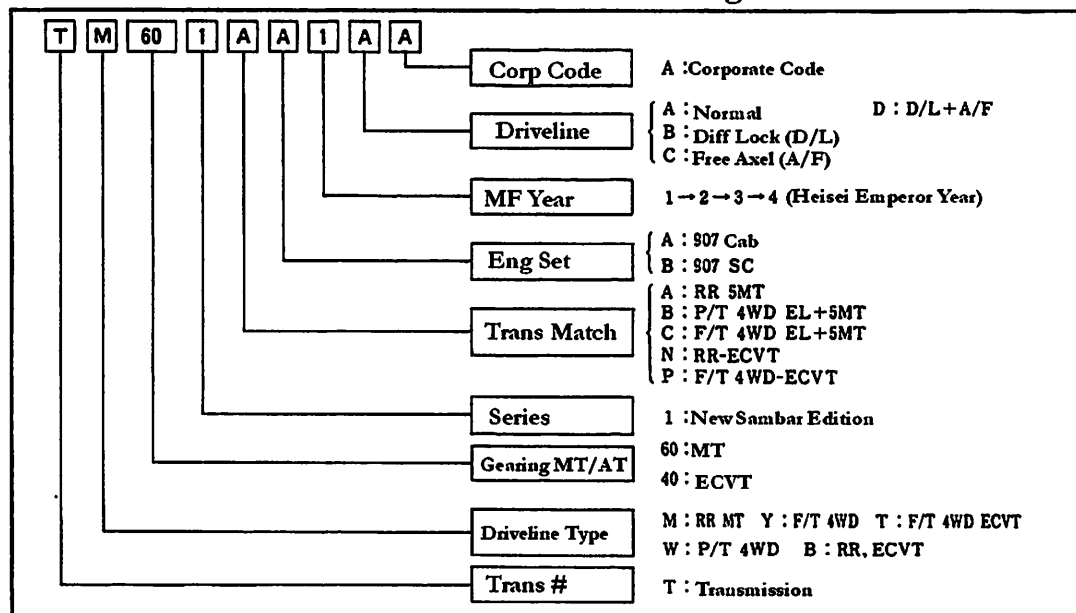

Trans Code Series

TM60 953208~
TW60 953210~
TY 60 953211~
TB 40 136141~
TT 40 136137~

VIN Class Brakedown

Subaru Truck-Van Series K-Vehicles

Engine & Transmission Series

Engine Decoding

Transmission Decoding