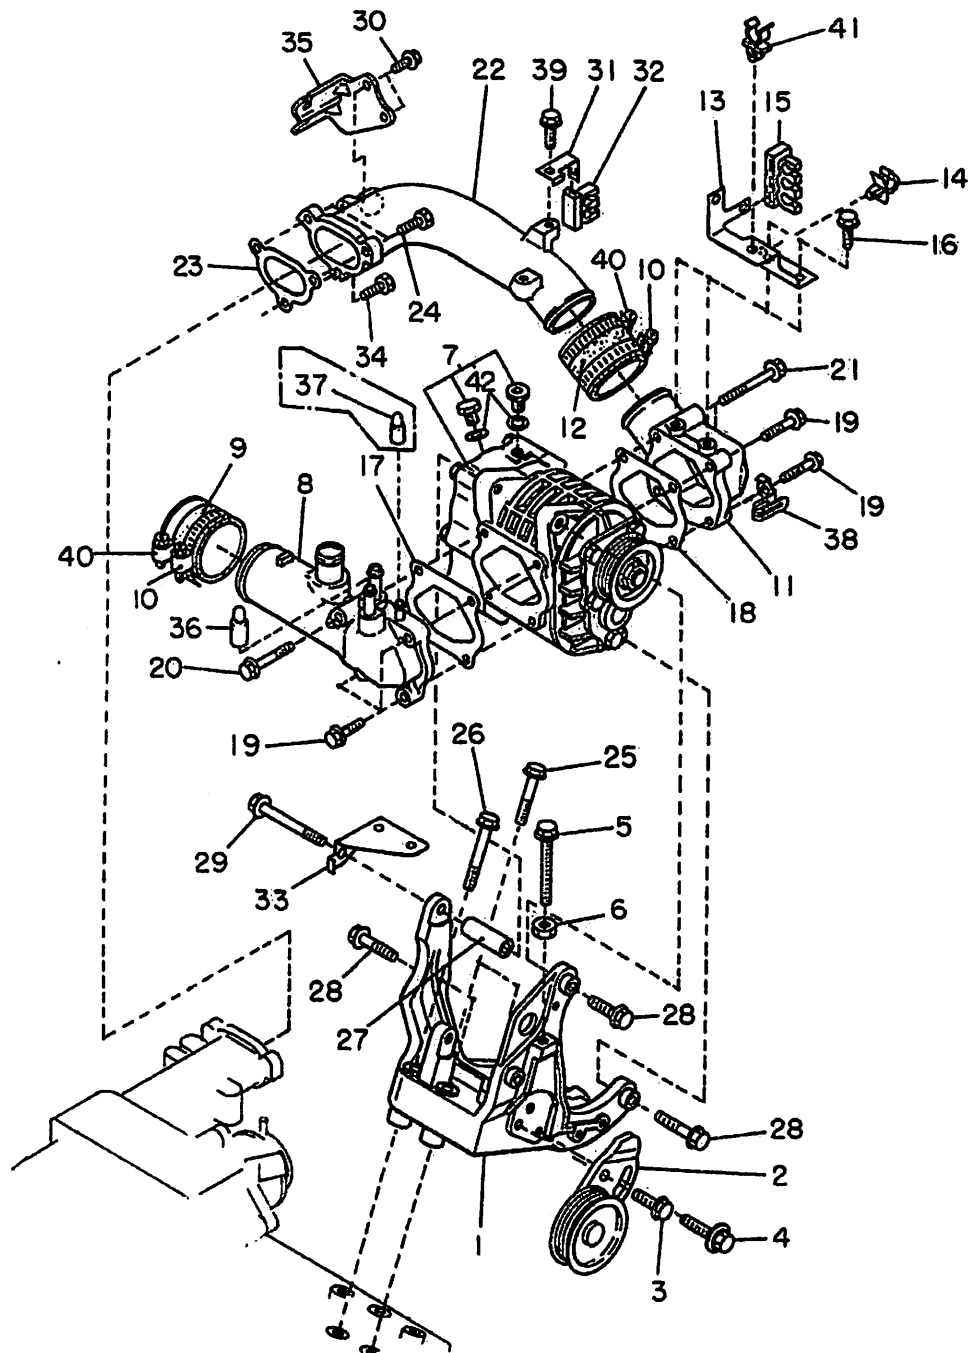

SUPERCHARGER

SUPERCHARGER

Item #	Part#	Part Name	Series					
			Truck		Try Van Dias		Panel Van	
			2W	4W	2W	4W	2W	4W
1	14478 KA061	BRACKET	1	1	1	1	1	
2	14485 KA022	TESIONER	1	1	1	1	1	
3	0104 08160	FLANGE BOLT	1	1	1	1	1	
4	8005 08050	BOLT & WASHER AY	1	1	1	1	1	
5	0104 08709	FLANG BOLT	1	1	1	1	1	
6	0238 08000	FLANGE NUT	1	1	1	1	1	
7	14408 KA040	SUPERCHARG ER ASY	1	1	1	1	1	
8	14460 KA030	DUCT	1	1	1	1	1	
9	14425 KA010	HOSE	1	1	1	1	1	
10	8059 57040	CLAMP	2	2	2	2	2	
11	14464 KA032	AIR INTAKE DUCT	1	1	1	1	1	
12	14425 KA000	HOSE	1	1	1	1	1	
13	24024 KA281	STAY	1	1	1	1	1	
14	90920 5056	CLIP	1	1	1	1	1	
15	22472 KA070	SUPPORT	1	1	1	1		
16	0104 06100	FLANGE BOLT	2	2	2	2	2	
17	14418 KA040	GASKET	1	1	1	1	1	
18	14418 KA030	GASKET	1	1	1	1	1