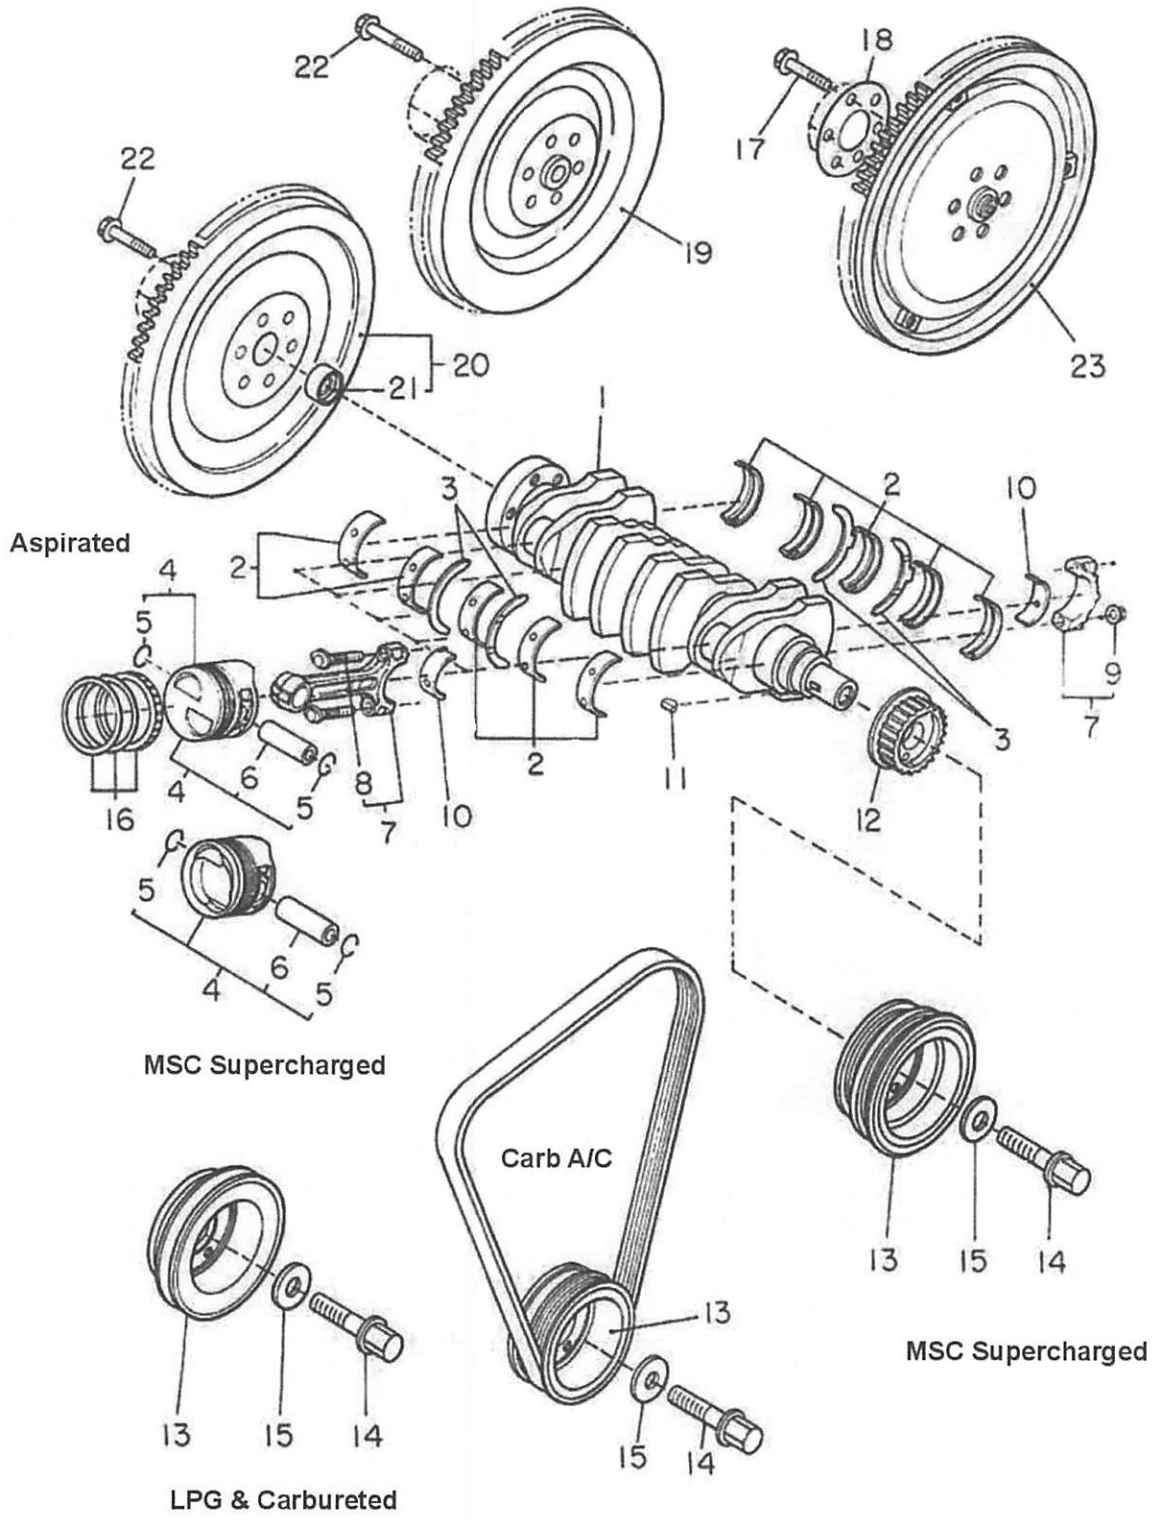

Piston & Crankshaft

Piston & Crankshaft

Item #	Part#	Part Name	Series					
			Truck		Try Van Dias		Panel Van	
			2W	4W	2W	4W	2W	4W
16	12033 KA390	PISTON RING SET STD ALL	1	1	1	1	1	1
	12033 KA400	PISTON RING SET ALL OS 0.25	*	*	*	*	*	*
	12033 KA410	PISTON RING SET ALL OS 0.50	*	*	*	*	*	*
	12033 KA510	PISTON RING SET MSC STD	1	1		1		
	12033 KA520	PISTON RING SET MSC OS 0.025	*	*		*		
	12033 KA530	PISTON RING SET MSC OS 0.05	*	*		*		
17	12370 KA020	BOLT ECVT	6	6	6	6	6	
18	12333 KA070	PLAT ECVT	1	1	1	1	1	
19	12314 KA340	FLYWHEEL NA/MT	1	1	1	1	1	1
20	12314 KA390	FLYWHEEL MSC/MT	1	1	1	1		
21	8062 10010	PILOT BEARING MSC/MT	1	1	1	1		
22	12370 KA001	BOLT FLYWHEEL	6	6	6	6	6	6
23	12331 KA100	PLATE ECVT/ MSC	1	1	1	1	1	
	12331 KA150	PLATE ECVT/NA