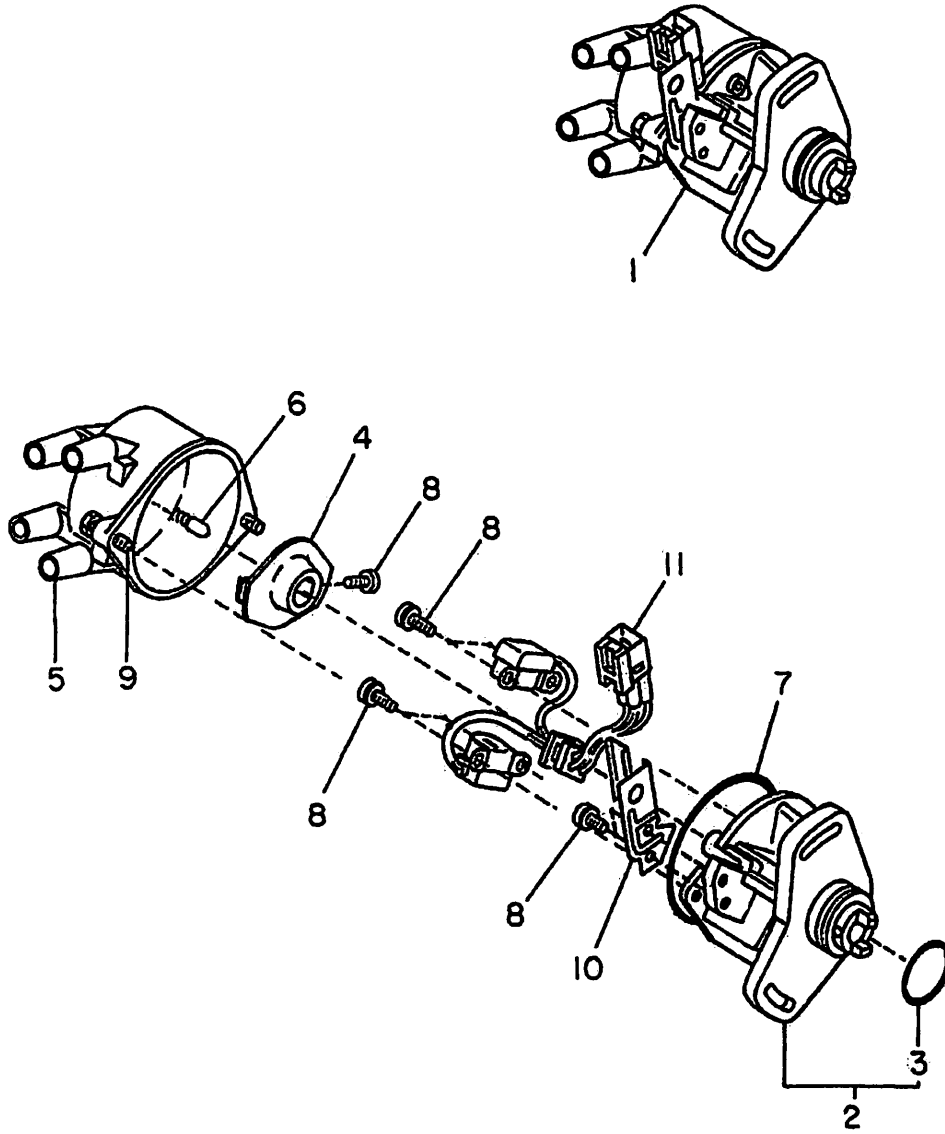

DISTRIBUTOR: MSC SUPERCHARGED

DISTRIBUTOR: MSC SUPERCHARGED

Item #	Part#	Part Name	Series					
			Truck		Try Van Dias		Panel Van	
			2W	4W	2W	4W	2W	4W
1	22100 KA501	DISTRIBUTOR	1	1	1	1		
2	22140 KA360	HOUSING SET	1	1	1	1		
3	22176 KA040	O RING	1	1	1	1		
4	22157 KA080	ROTOR	1	1	1	1		
5	22162 KA140	CAP	1	1	1	1		
6	89165 4101	BUTTON	1	1	1	1		
7	22171 KA070	SEAL	1	1	1	1		
8	22199 KA080	SCREW SET	1	1	1	1		
9	22197 KA140	SCREW	2	2	2	2		
10	22185 KA110	STAY	1	1	1	1		
11	22183 KA070	PICK -UP UNIT	1	1	1	1