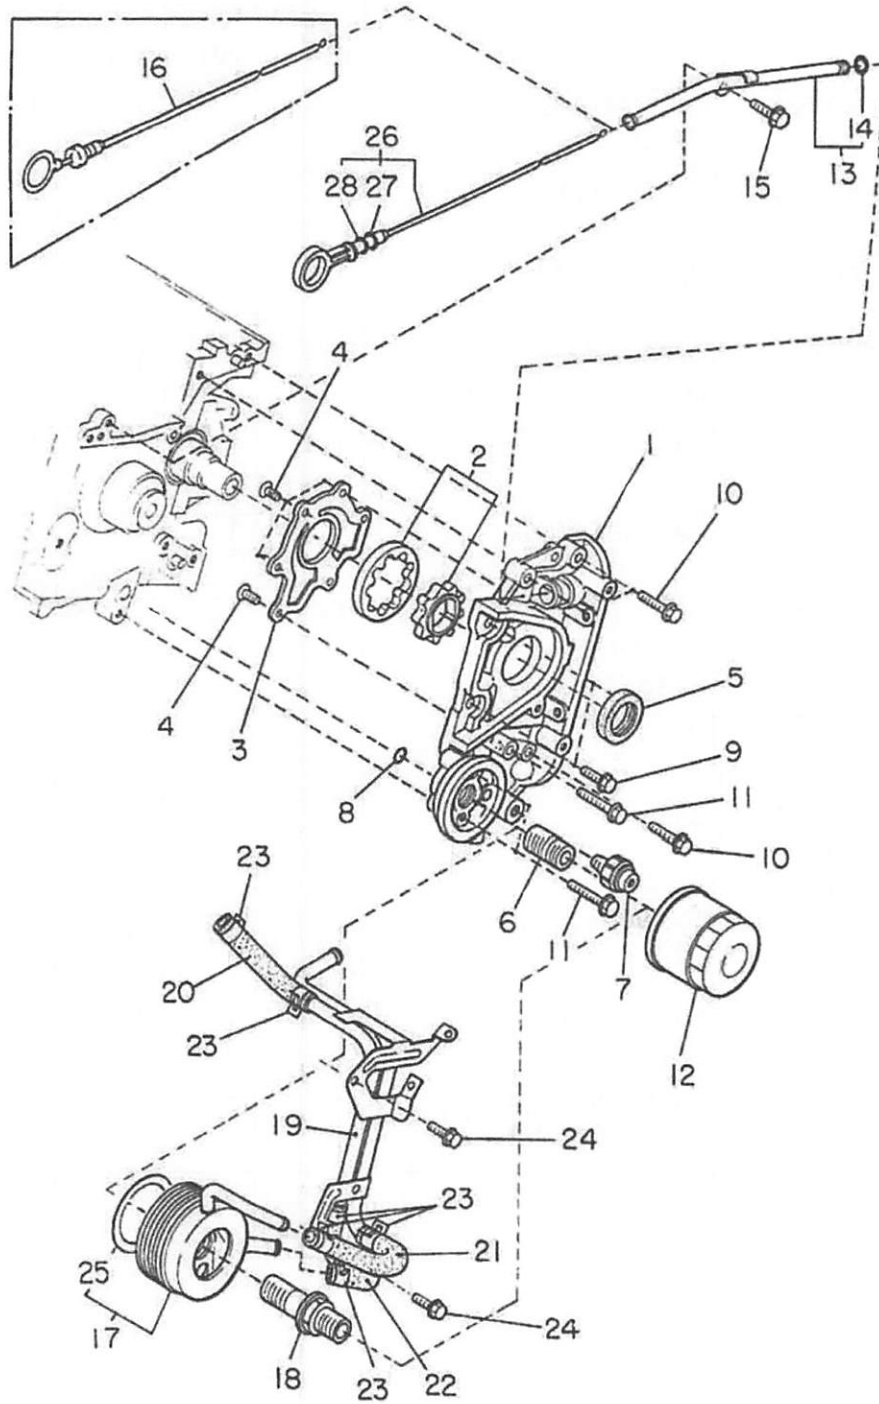

OIL PUMP

OIL PUMP

Item #	Part#	Part Name	Series					
			Truck		Try Van Dias		Panel Van	
			2W	4W	2W	4W	2W	4W
1	11027 KA191	COVER	1	1	1	1	1	1
2	15008 KA000	ROTOR SET	1	1	1	1	1	1
3	15034 KA071	COVER	1	1	1	1	1	1
4	0411 06120	SCREW	6	6	6	6	6	6
5	8067 31010	OIL SEAL 31X41X6	1	1	1	1	1	1
6	15211 KA021	STUD	1	1	1	1	1	1
7	42995 5500	OIL PRESSURE SWITC	1	1	1	1	1	1
8	8069 10050	O RING	1	1	1	1	1	1
9	8002 06270	BOLT 6X16X16	2	2	2	2	2	2
10	8002 06310	BOLT 6X25X16	3	3	3	3	3	3
11	0104 06380	FLANG BOLT	3	3	3	3	3	3
12	15208 KA000	OIL FILTER	1	1	1	1	1	1
13	15144 KA181	GUIDE TUBE	1	1	1	1	1	1
14	806910070	O RING 10X2.1	1	1	1	1	1	1
15	8007 06770	BOLT 6X17X17	1	1	1	1	1	1
16	11140 KA181	DIP STICK OIL LEVEL	1	1	1	1	1	1
17	21311 KA000	OIL COOLER ECVT MSE	1	1	1	1		
	21311 KA011	OIL COOLER ECVT MSE E:#450474-	1	1	1	1	1