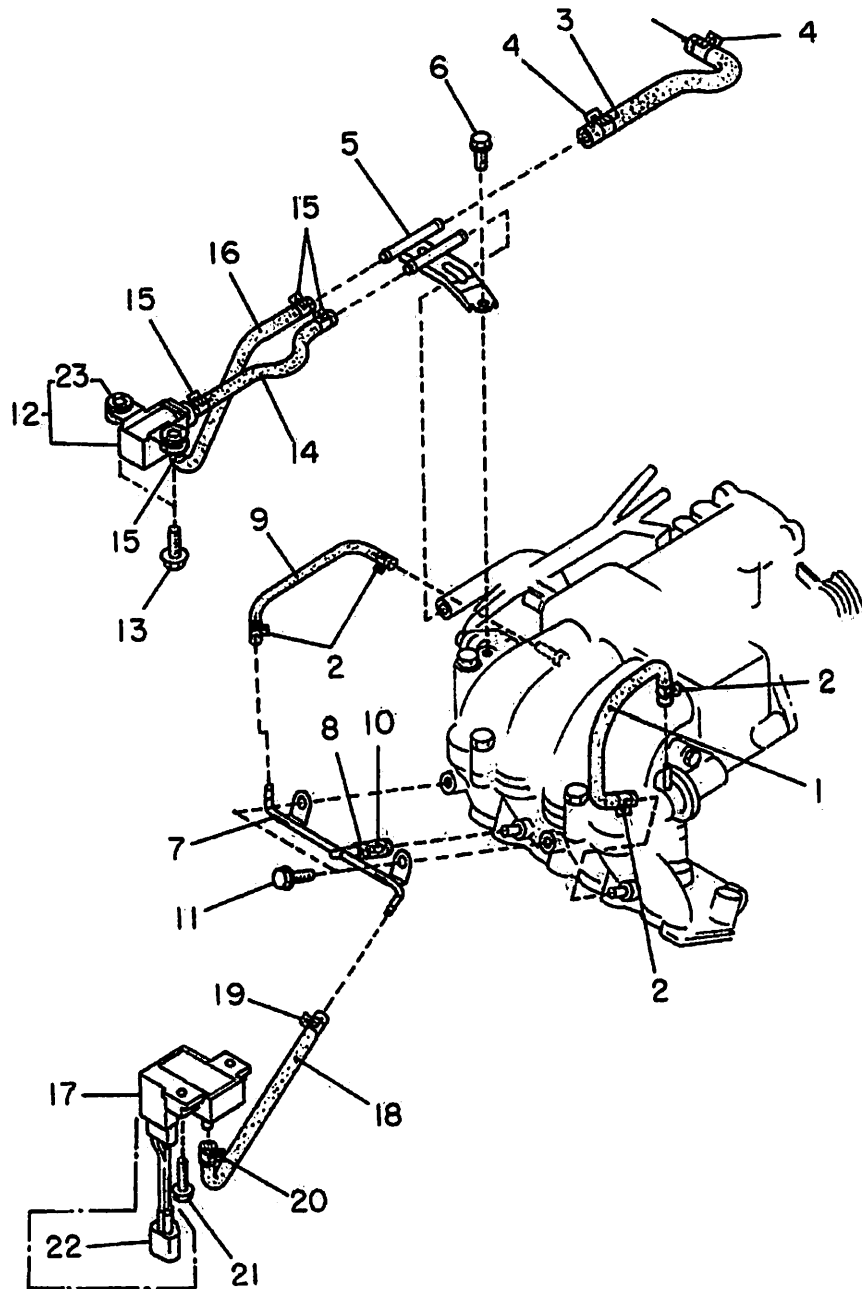

EMISSION HOSE: MSC SUPERCHARGED

EMISSION HOSE: MSC SUPERCHARGED

Item #	Part#	Part Name	Series						
			Truck		Try Van Dias		Panel Van		
			2W	4W	2W	4W	2W	4W	
1-11	Not Available								
12	22650 KA062	VALVE: AIR CONTROL	1	1	1	1	1		
13	0104 0622A	FLANGE BOLT	2	2	2	2	2		
14	8075 07722	HOSE 7.5X14	1	1	1	1	1		
15	0923 13102	HOSE CLAMP	4	4	4	4	4		
16	8075 07732	HOSE 5X14	1	1	1	1	1		
17	22627 KA060	PRESSURE SENSOR	1	1	1	1	1		
18	8075 03551	HOSE 3.5X7.5X62	1	1	1	1	1		
19	8059 08040	HOSE CLAMP	1	1	1	1	1		
20	8059 09050	HOSE CLAMP	1	1	1	1	1		
21	0115 06250	BOLT & WASHER	2	2	2	2	2		
22	24037 KA000	HARNESS ADAPTER	1	1	1	1			
23	22685 KA011	AIR CONTROL VALVE BUSHING	2	2	2	2	2