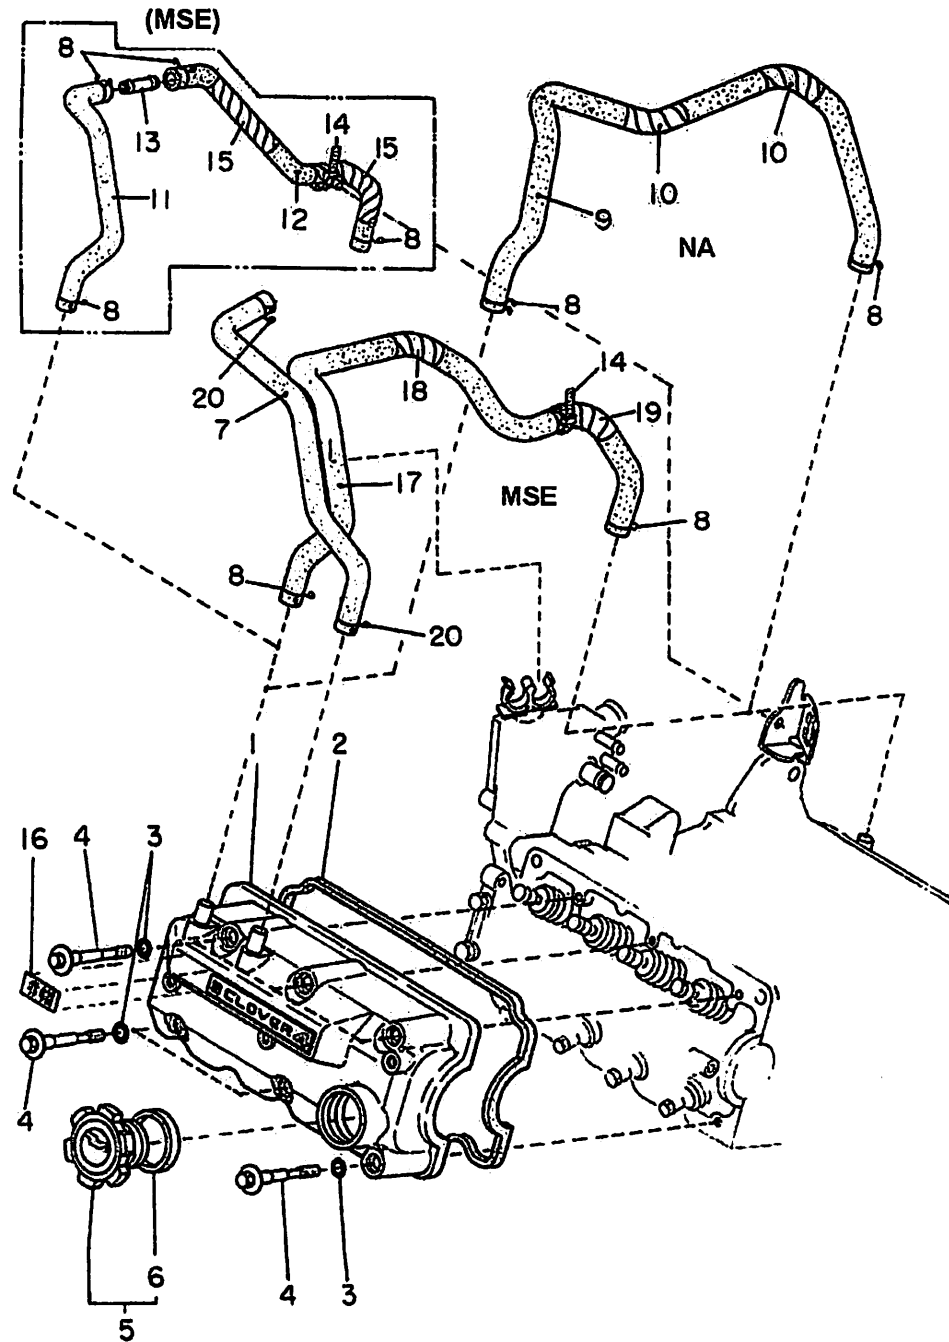

VALVE COVER & EVAP HOSE ROUTING

NA= Natural Aspirated

VALVE COVER & EVAP HOSE ROUTING

Item #	Part#	Part Name	Series					
			Truck		Try Van Dias		Panel Van	
			2W	4W	2W	4W	2W	4W
18	22328 KA160	PROTECTOR MSE	1	1	1	1		
19	22328 KA170	PROTECTOR MSE	1	1	1	1		
20	8059 17040	CLAMP	2	2	2	2	2	2