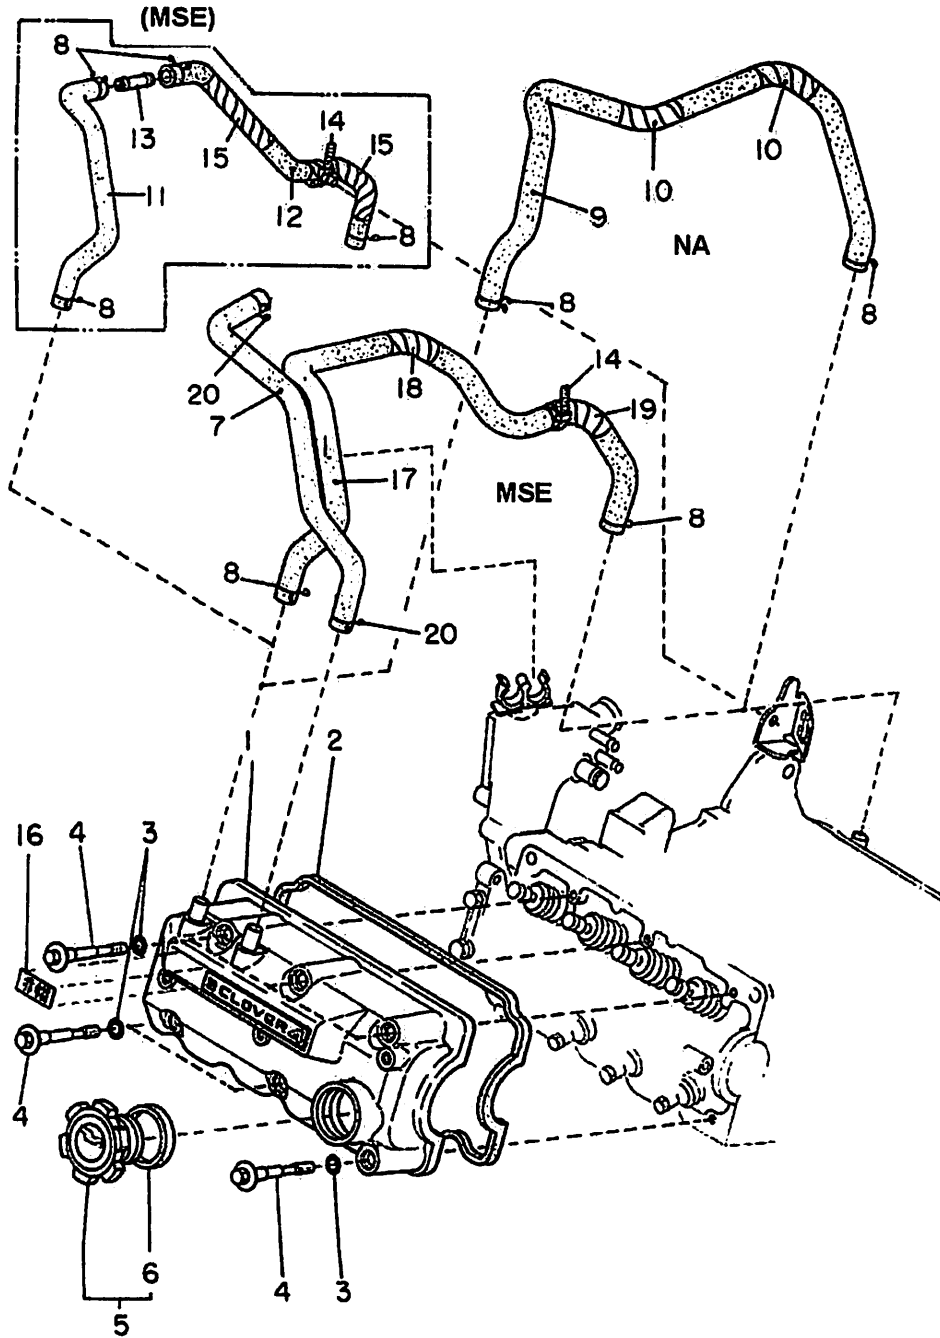

VALVE COVER & EVAP HOSE ROUTING

NA= Natural Aspirated

VALVE COVER & EVAP HOSE ROUTING

Item #	Part#	Part Name	Series					
			Truck		Try Van Dias		Panel Van	
			2W	4W	2W	4W	2W	4W
1	13285 KA173	VALVE COVER SP HD ORDER AKABO	1	1	1	1	1	1
	13285 KA173	VALVE COVER ALL	1	1	1	1	1	1
2	13294 KA100	GASKET	1	1	1	1	1	1
3	8069 11010	O RING 11.8X2	6	6	6	6	6	6
4	13268 KA110	BOLT	6	6	6	6	6	6
5	15255 KA100	CAP: FILL	1	1	1	1	1	1
6	8039 42020	GASKET	1	1	1	1	1	1
7	8075 12922	HOSE 12X19	1	1	1	1	1	1
8	8059 17040	HOSE CLAMP	4	4	4	4	2	2
9	8075 12832	HOSE 12X19	1	1	1	1	1	1
10	22328 KA110	PROTECTOR	2	2	2	2	2	2
11	8075 12932	HOSE 12X19 MSE	1	1	1	1		
12	8075 12942	HOSE 12X19 MSE	1	1	1	1		
13	11847 KA001	CONNECTOR MSE	1	1	1	1		
14	24226 KA140	CLIP MSE	1	1	1	1		
15	22328 KA081	PROTECTOR MSE	2	2	2	2		
16	13269 KA000	LABEL HD SP ORDER AKABO	1	1	1	1	1	1
17	8074 12012	HOSE 12X19 MSC	1	1	1	1