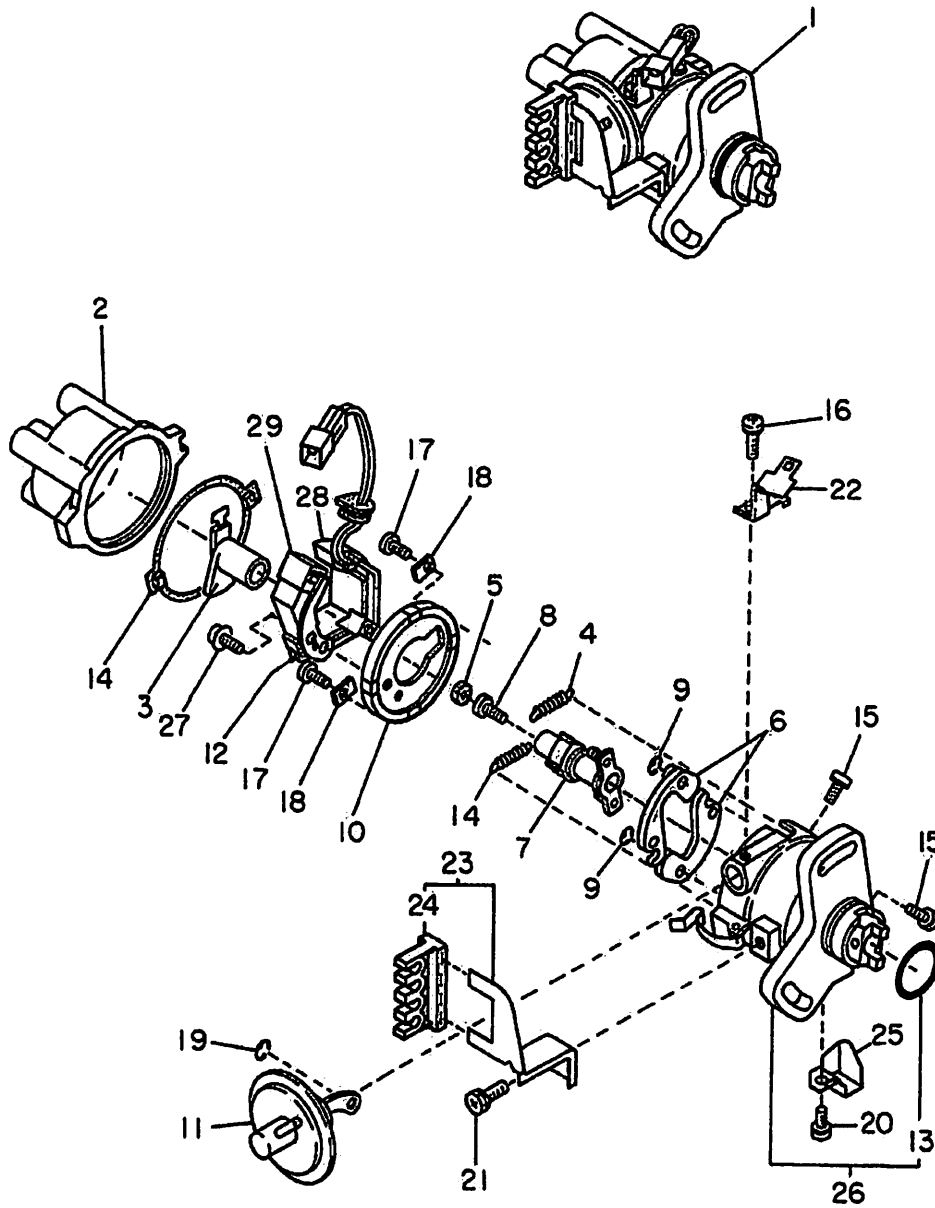

DISTRIBUTOR: ELECTRONIC 4WD (NIPPON DENSO)

NOTE: Sometimes used in 2WD as replacement units

DISTRIBUTOR: ELECTRONIC 4WD (NIPPON DENSO)

Item #	Part#	Part Name	Series					
			Truck		Try Van Dias		Panel Van	
			2W	4W	2W	4W	2W	4W
1	22100 KA600	DISTRIBUTOR ASSEMBLY		1		1		1
2	22162 KA150	CAP		1		1		1
3	22157 KA020	ROTOR		1		1		1
4	22127 KA230	SPRING		2		2		2
5	22188 KA000	CAP		1		1		1
6	22123 KA010	WEIGHT		2		2		2
7	22129 KA030	SIGNAL ROTOR		1		1		1
8	39158 4302	SCREW		1		1		1
9	22191 KA000	WASHER		2		2		2
10	22136 KA120	PLATE		1		1		1
11	22301 KA340	VACUUM CONTROL		1		1		1
12	22115 KA020	PICKUP UNIT		1		1		1
13	22176 KA020	O RING		1		1		1
14	22171 KA0501	SEAL		1		1		1
15	0402 03080	SCREW		2		2		2
16	39162 4312	SCREW		1		1		1
17	22197 KA090	SCREW		2		2		2
18	39180 4302	GROUND CLIP		2		2		2