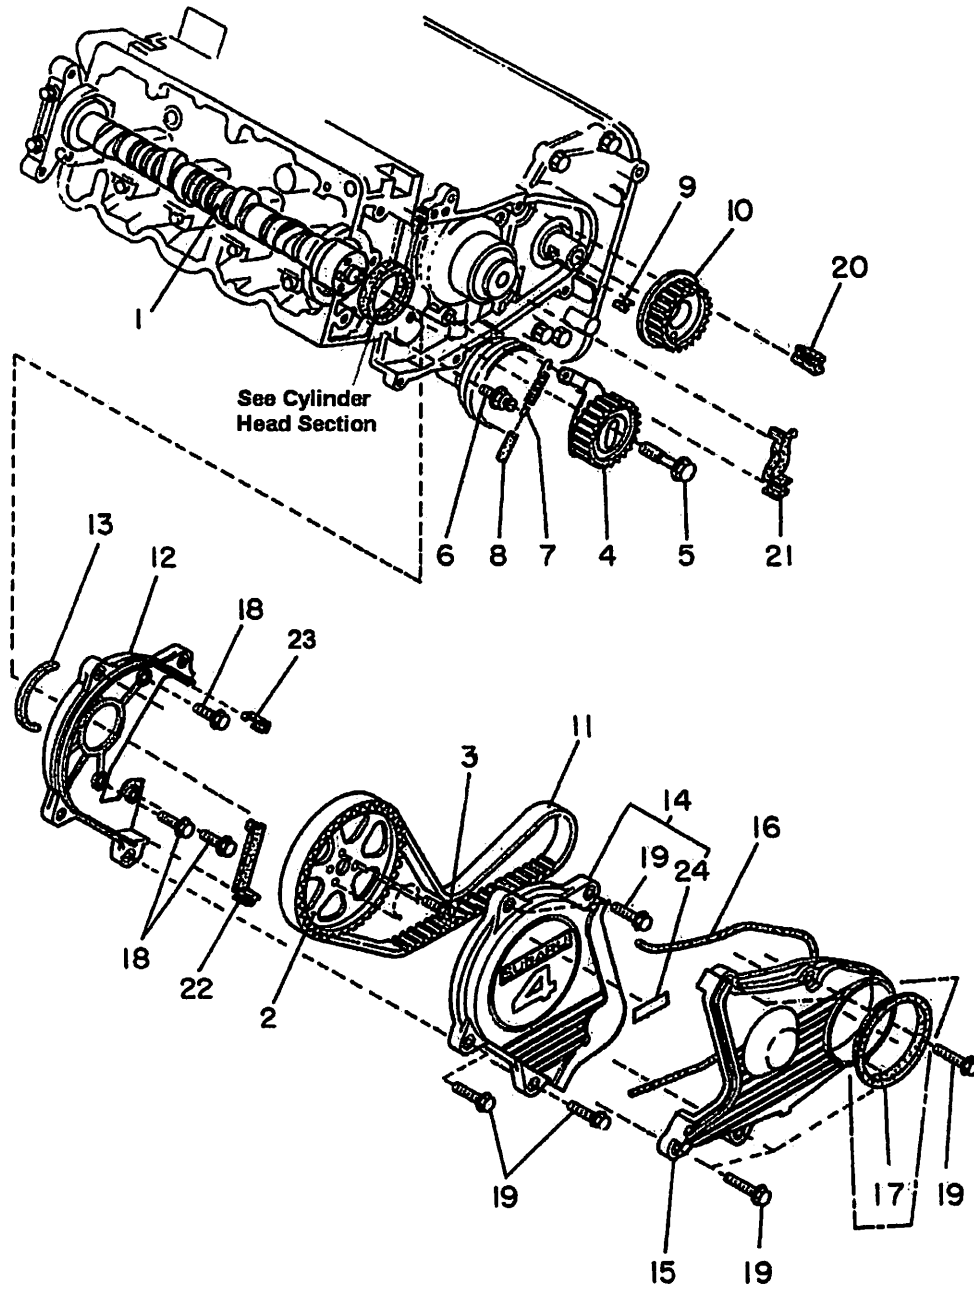

CAMSHAFT-TIMING BELT SYSTEM

CAMSHAFT-TIMING BELT SYSTEM

Item #	Part#	Part Name	Series					
			Truck		Try Van Dias		Panel Van	
			2W	4W	2W	4W	2W	4W
17	13548 KA010	SEAL	1	1	1	1	1	1
18	8002 06670	BOLT 6X12X12	3	3	3	3	3	3
19	8007 06770	BOLT 6X17X17	9	9	9	9	9	9
20	13547 KA000	SEAL	1	1	1	1	1	1
21	13541 KA000	SEAL	1	1	1	1	1	1
22	13587 KA050	SEAL	1	1	1	1	1	1
23	13552 KA030	SEAL	1	1	1	1	1	1