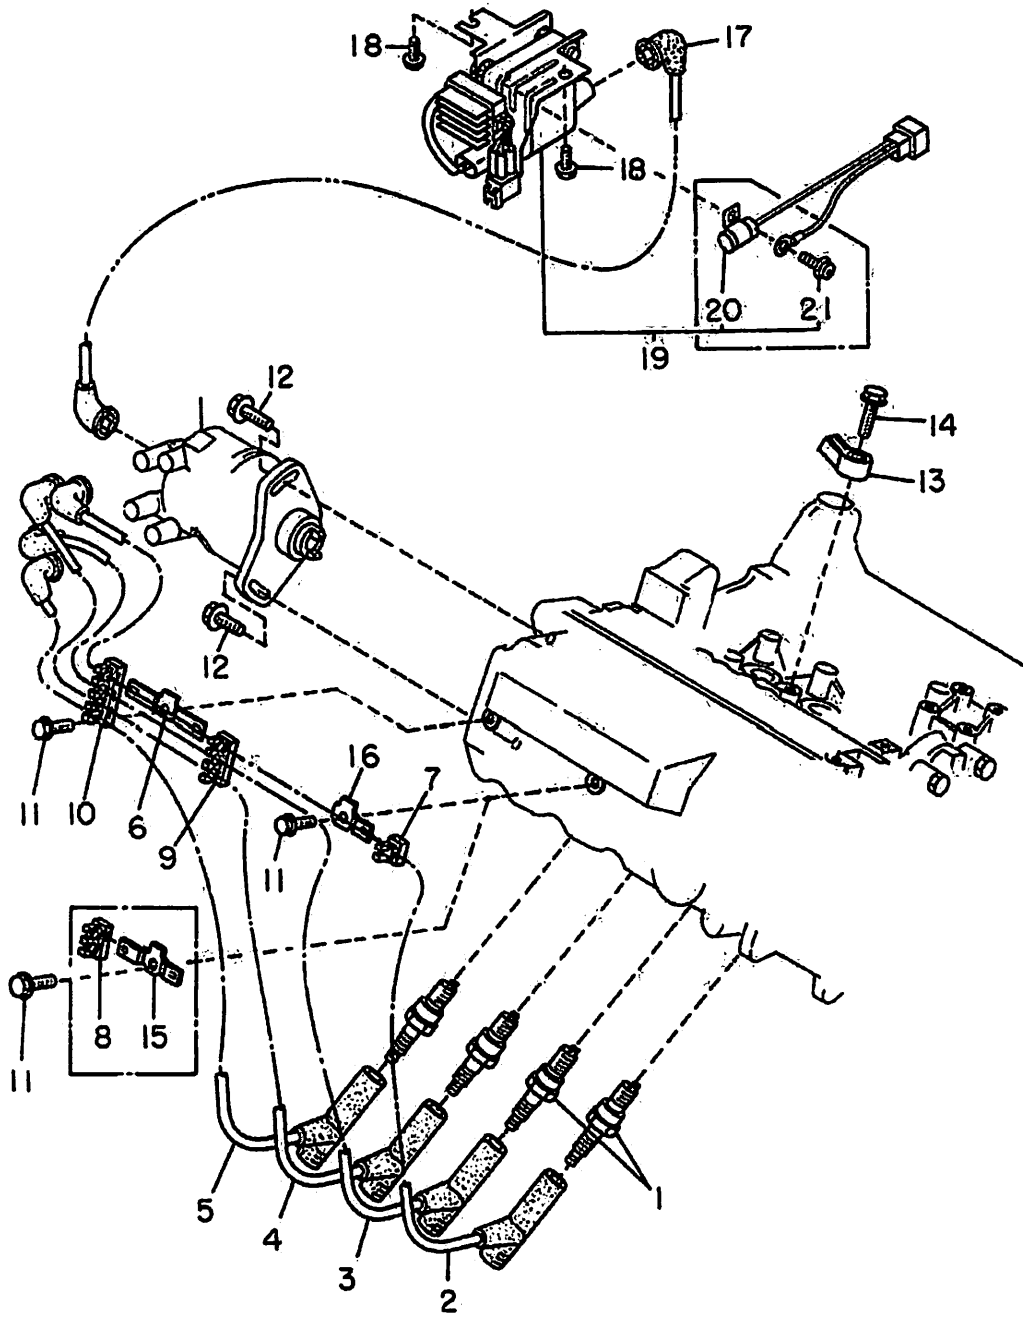

IGNITION SYSTEM: MSC SUPERCHARGED

IGNITION SYSTEM: MSC SUPERCHARGED

Item #	Part#	Part Name	Series					
			Truck		Try Van Dias		Panel Van	
			2W	4W	2W	4W	2W	4W
18	0100 08160	FLANGE BOLT	2	2	2	2	2	
19	22433 KA291	COIL	1	1	1	1	1	
20	86341 TA120	NOISE CONDENSOR	1	1	1	1		
21	22492 KA040	SCREW	1	1	1	1