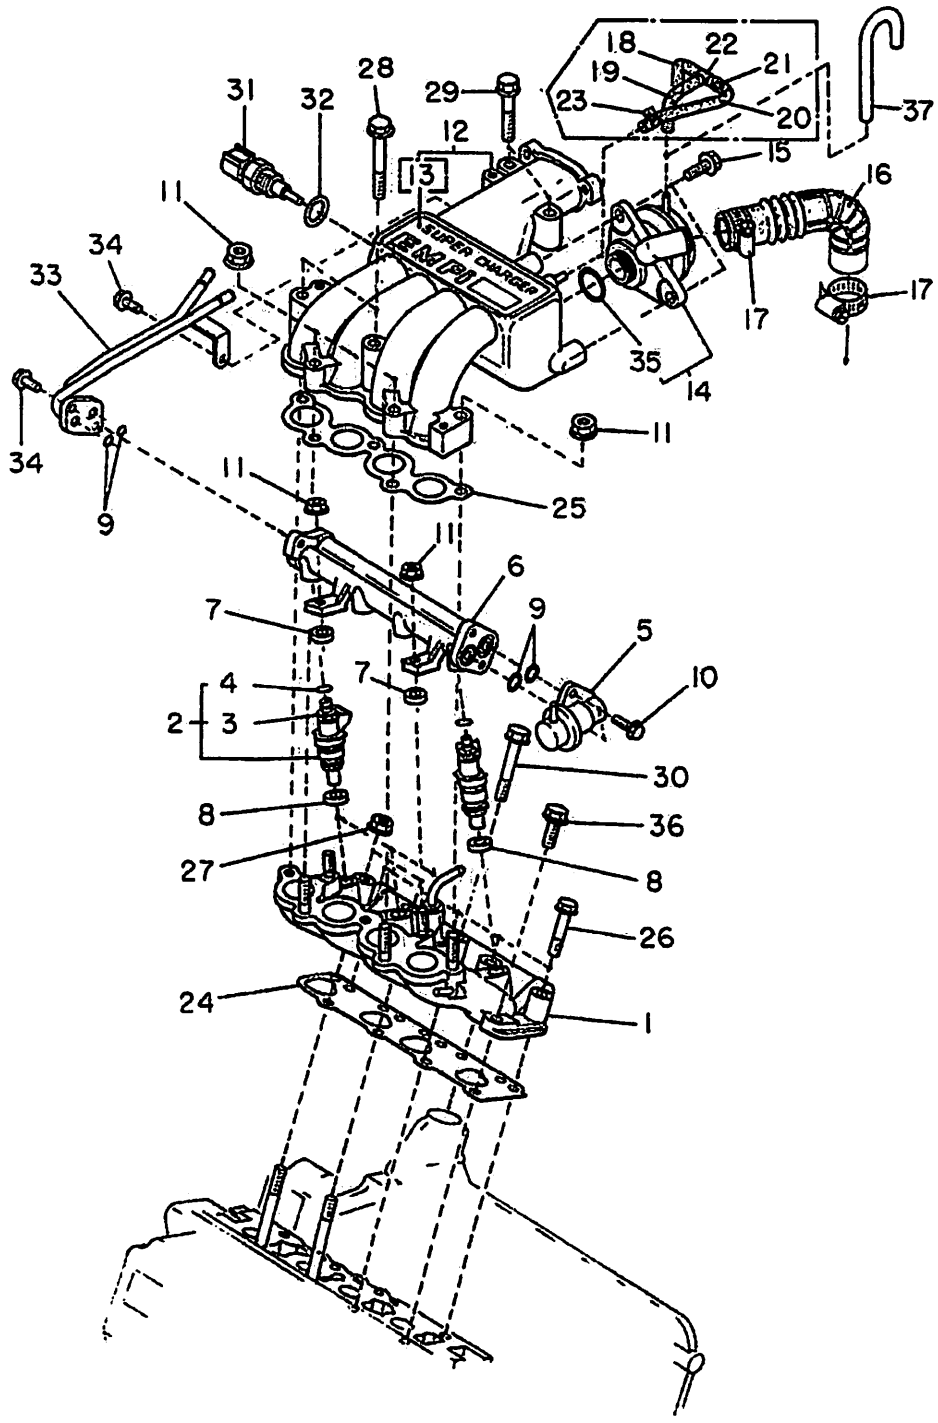

INTAKE MANIFOLD EFI MSC

INTAKE MANIFOLD EFI MSC

Item #	Part#	Part Name	Series					
			Truck		Try Van Dias		Panel Van	
			2W	4W	2W	4W	2W	4W
19	8075 03541	HOSE	1	1	1	1		
20	8075 03812	HOSE	1	1	1	1		
21	22326 KA120	ORIFICE	1	1	1	1		
22	22315 AA010	CONNECTOR	1	1	1	1		
23	8059 07020	CLAMP	1	1	1	1		
24	14035 KA160	GASKET	1	1	1	1	1	
25	14046 KA020	GASKET	1	1	1	1	1	
26	0104 08400	FLANGE BOLT	5	5	5	5	5	
27	0238 08000	FLANGE BOLT	2	2	2	2	2	
28	0104 08650	FLANGE BOLT	2	2	2	2	2	
29	0104 08420	FLANGE BOLT	2	2	2	2	2	
30	0104 08700	FLANGE BOLT	1	1	1	1	1	
31	22634 KA060	AIR SENSOR	1	1	1	1	1	
32	8032 16010	GASKET	1	1	1	1	1	
33	17532 KA041	FUEL PIPE	1	1	1	1	1	
34	0104 0614A	FLANGE BOLT	3	3	3	3	3	
35	21867 KA000	O RING	1	1	1	1	1	
36	8002 08950	BOLT	1	1	1	1	1	
37	8075 03340	HOSE	1	1	1	1	1