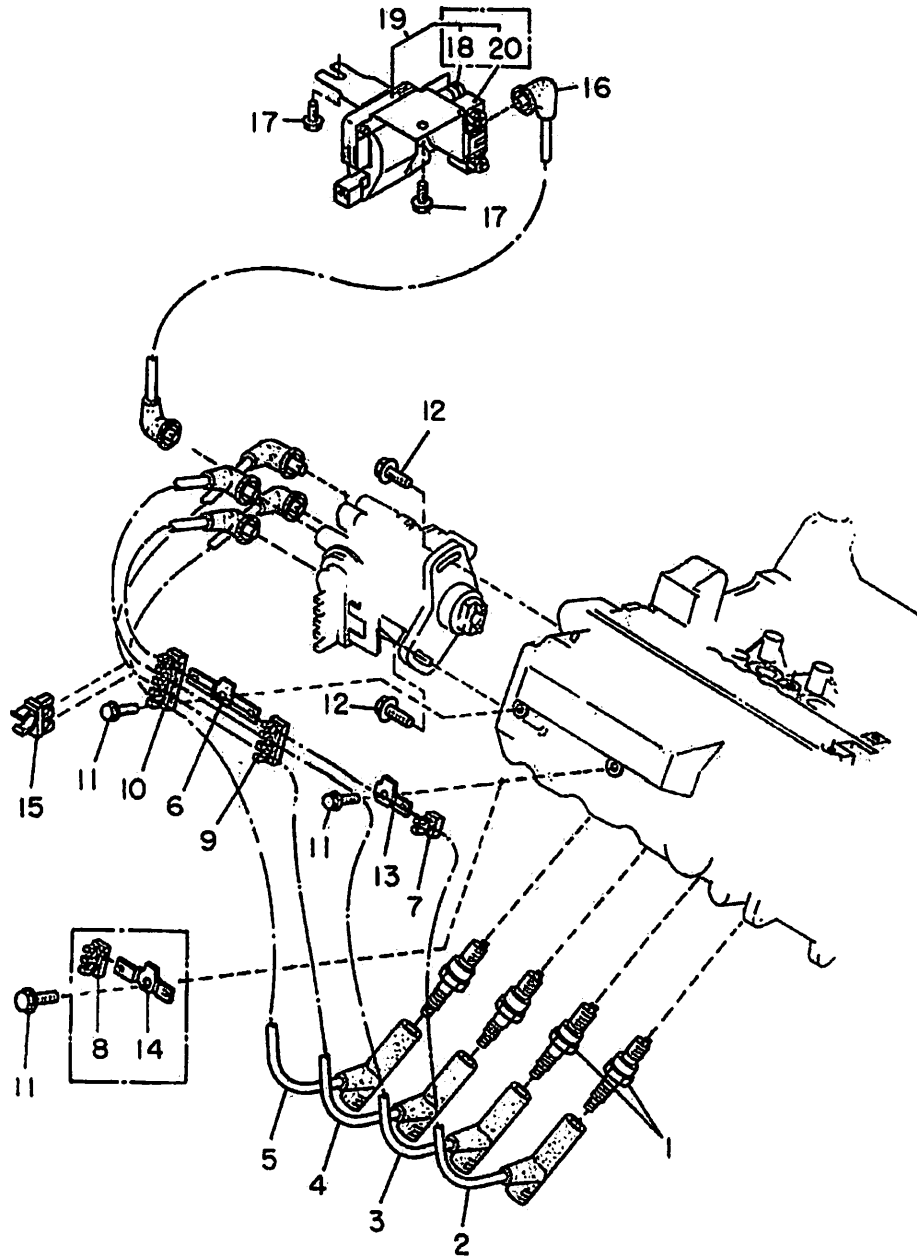

IGNITION SYSTEM: CARBURETED

IGNITION SYSTEM: CARBURETED

Item #	Part#	Part Name	Series					
			Truck		Try Van Dias		Panel Van	
			2W	4W	2W	4W	2W	4W
1	22401 AA310	SPARK PLUG NGK: BKR6E-11	4	4	4	4	4	4
2	22451 KA191	CABLE #1	1	1	1	1	1	1
3	22452 KA201	CABLE #2	1	1	1	1	1	1
4	22453 KA121	CABLE #3	1	1	1	1	1	1
5	224454 KA031	CABLE #4	1	1	1	1	1	1
6	22473 KA301	STAY	1	1	1	1	1	1
7	22472 KA050	SUPPORT	1	1	1	1	1	1
8	22472 KA060	SUPPORT	1	1	1	1	1	1
9	22472 KA070	SUPPORT	1	1	1	1	1	1
10	22472 KA080	SUPPORT	1	1	1	1	1	1
11	8002 06570	BOLT 6X12X12	2	2	2	2	2	2
12	8005 06570	BOLT & WASHER	2	2	2	2	2	2
13	224473 KA380	STAY	1	1	1	1	1	1
14	22473 KA301	STAY	1	1	1	1	1	1
15	24228 KA040	CLIP	1	1	1	1	1	1
16	22450 KA104	COIL WIRE			1	1		
	22450 KA165	COIL WIRE	1	1			1	1
17	0100 08160	FLANGE BOLT	2	2	2	2	2	2