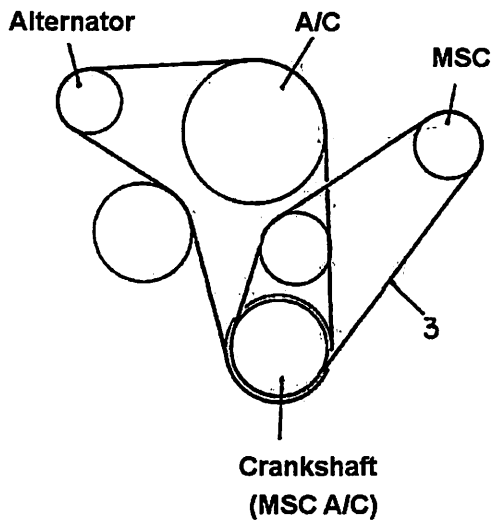

Carbureted & LPG A/C