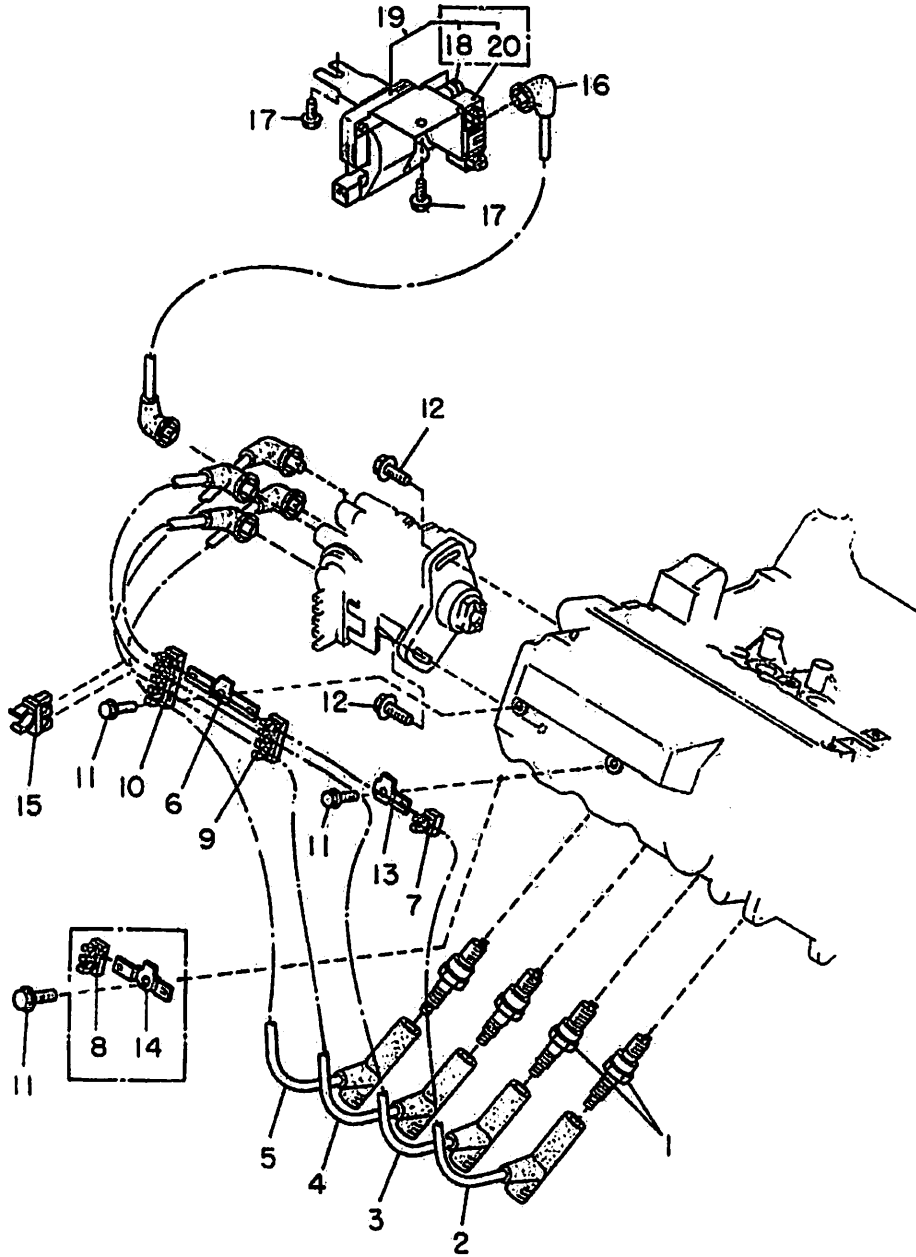

IGNITION SYSTEM: CARBURETED

IGNITION SYSTEM: CARBURETED

Item #	Part#	Part Name	Series					
			Truck		Try Van Dias		Panel Van	
			2W	4W	2W	4W	2W	4W
18	86341 KA000	NOISE CONDENSOR	1	1	1	1	1	1
19	22433 KA160	COIL	1	1	1	1	1	1
	22433 KA200	COIL HD AKABO SP ORDER	1	1	1	1	1	1
20	22460 KA030	RESISTER HD AKABO SP ORDER	1	1	1	1	1	1