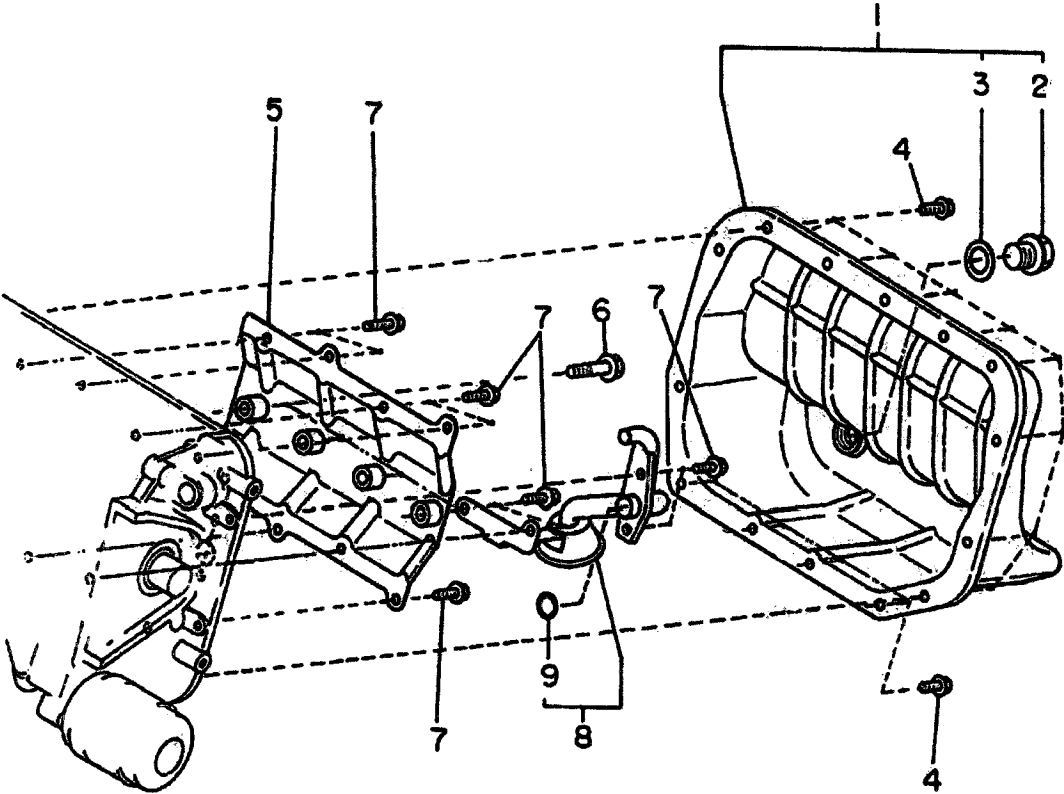

OIL PAN

OIL PAN

Item #	Part#	Part Name	Series					
			Truck		Try Van Dias		Panel Van	
			2W	4W	2W	4W	2W	4W
1	11109 KA194	OIL PAN MSCE NA ECTV	1	1	1	1	1	1
	11109 KA290	OIL PAN MT	1	1	1	1	1	1
2	8070 20010	PLUG 20X14	1	1	1	1	1	1
	8070 16160	PLUG 16X11 MSE MT	1	1	1	1	1	1
3	11126 AA000	GASKET	1	1	1	1	1	1
	8039 16010	GASKET MSC MT	1	1	1	1	1	1
4	8005 06350	BOLT & WASHER 6X13X13	14	14	14	14	14	14
5	11083 KA002	PLATE	1	1	1	1	1	1
6	8002 08740BOLT 8X28X20	4	4	4	4	4	4	4
7	8002 06670	BOLT 6X12X12	10	10	10	10	10	10
8	15049 KA100	STRAINER	1	1	1	1	1	1
	15049 KA160	STRAINERMSE MT MSE ECVT	1	1	1	1	1	1
9	8069 15100	O RING	1	1	1	1	1	1