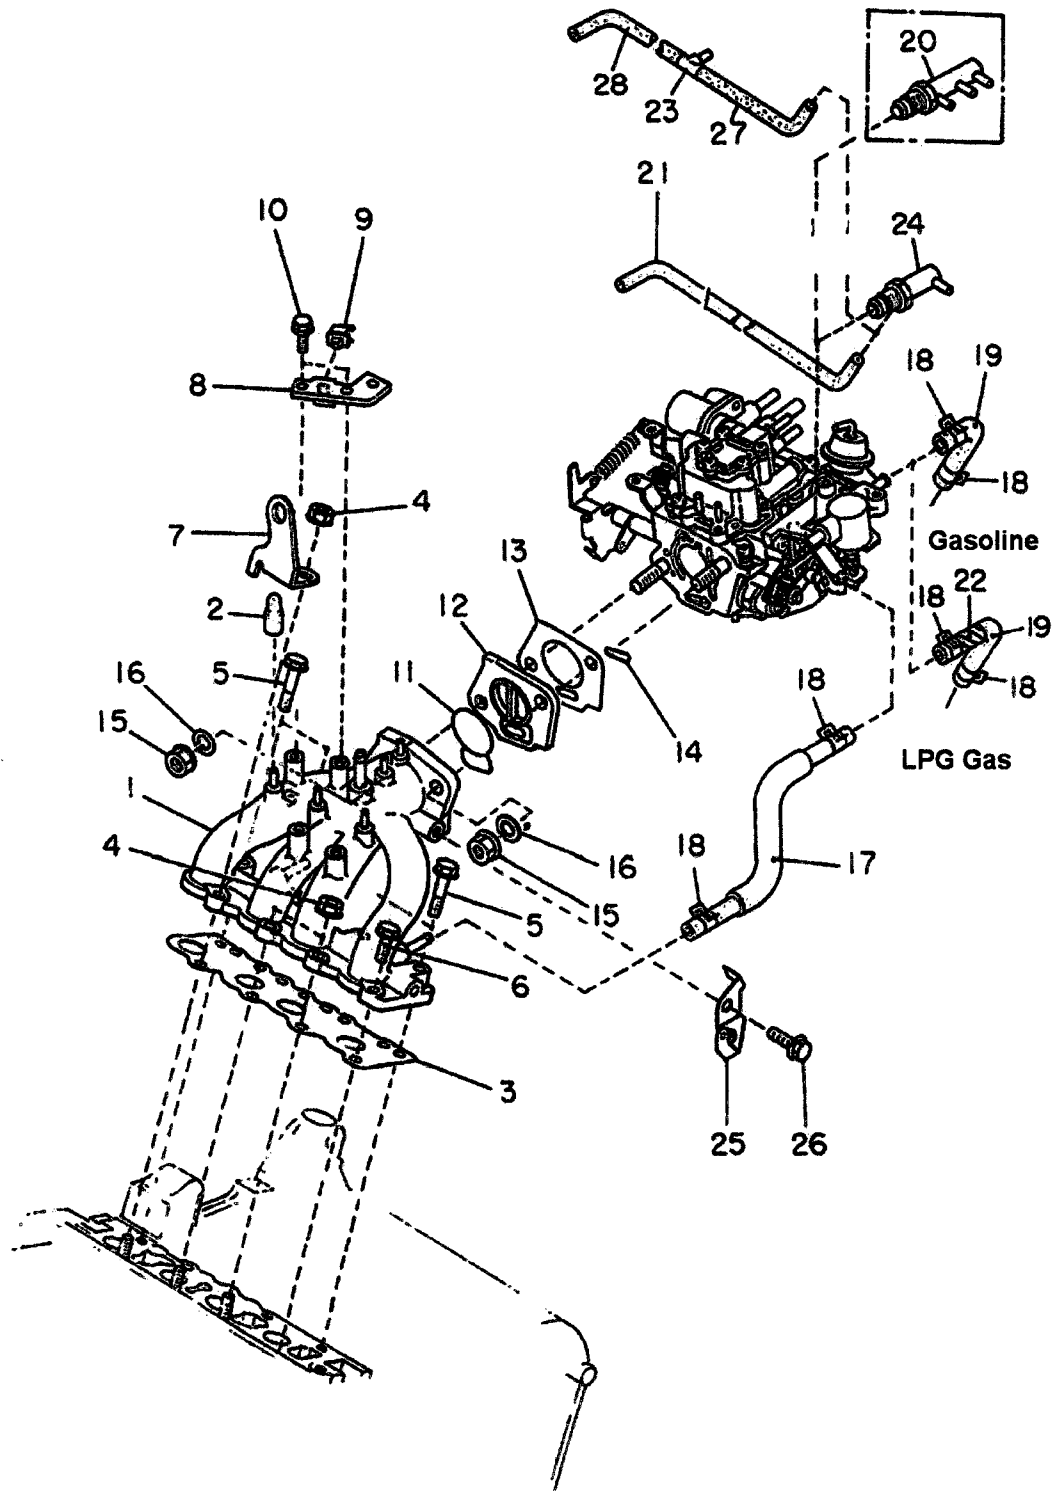

INTAKE MANIFOLD: CARBURATED (NA)

INTAKE MANIFOLD: CARBURATED (NA)

Item #	Part#	Part Name	Series					
			Truck		Try Van Dias		Panel Van	
			2W	4W	2W	4W	2W	4W
18	0923 13002	CLAMP	4	4	4	4	4	4
19	8076 07470	HOSE 7.5X14	1	1	1	1	1	1
20	14773 KA100	VALVE: TEMP	1	1	1	1	1	1
21	8075 03832	HOSE 3.5X7.5	1	1	1	1	1	1
22	22328 KA180	PROTECTOR LPG	1	1			1	
23	22315 AA010	CONNECTOR P/T 4WD		1		1		1
24	14773 KA130	VALVE: TEMP	1	1	1	1	1	1
25	16253 KA001	STAY ECTV	1		1		1	
26	8006 08080	BOLT ECTV	1		1			
27	8074 03491	HOSE 3.5X7.5 P/T 4WD		1		1		1
28	8075 03321	HOSE 3X7X25X100 P/T 4WD		1		1		1

NOTE: Carburetor Unit is no longer available and part numbers removed from the order system