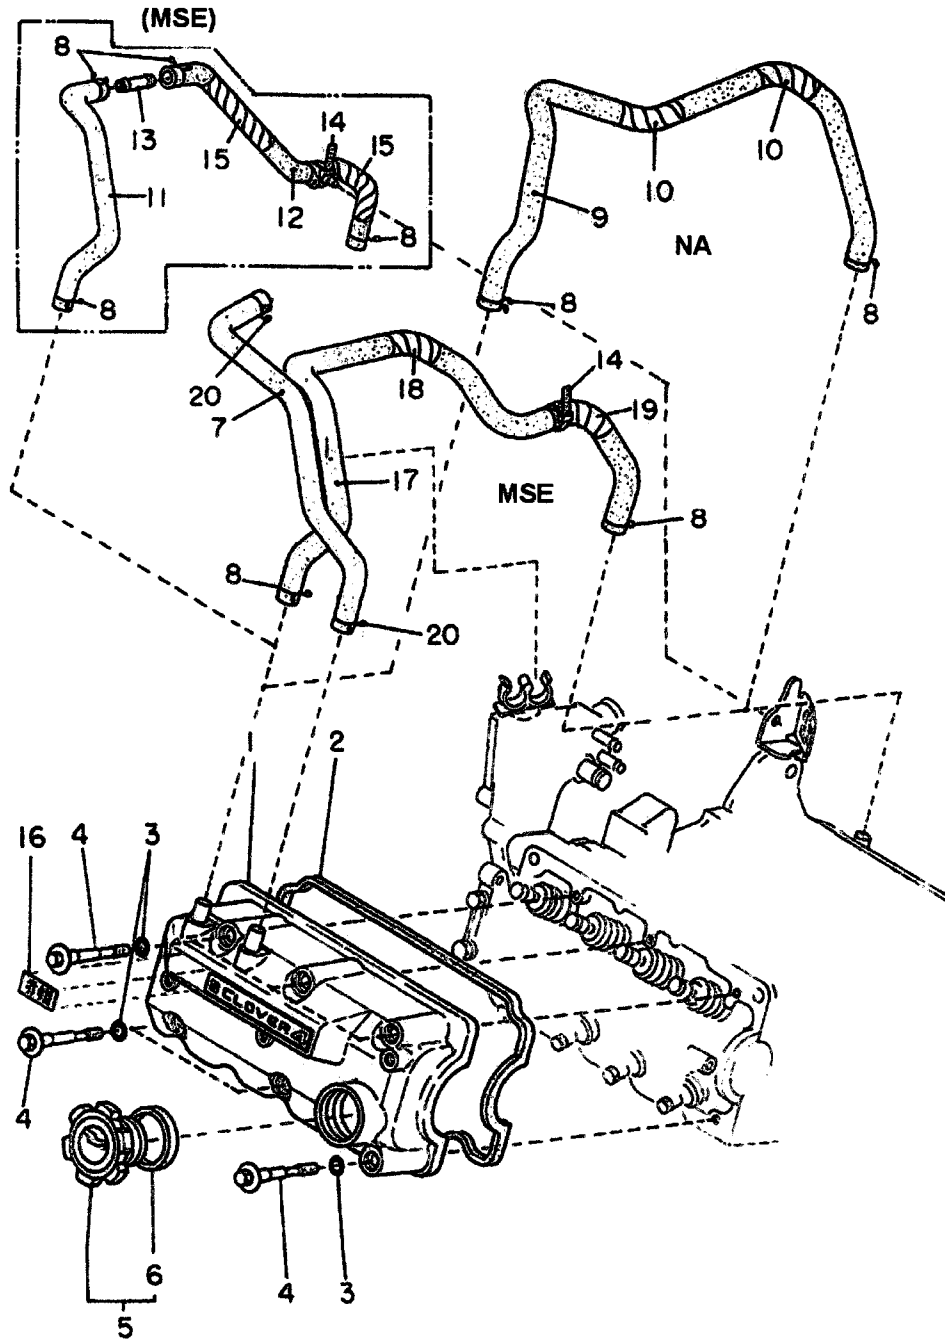

VALVE COVER & EVAP HOSE ROUTING

NA= Natural Aspirated

VALVE COVER & EVAP HOSE ROUTING

Item #	Part#	Part Name	Series					
			Truck		Try Van Dias		Panel Van	
			2W	4W	2W	4W	2W	4W
18	22328 KA160	PROTECTOR MSE	1	1	1	1		
19	22328 KA170	PROTECTOR MSE	1	1	1	1		
20	8059 17040	CLAMP	2	2	2	2	2	2