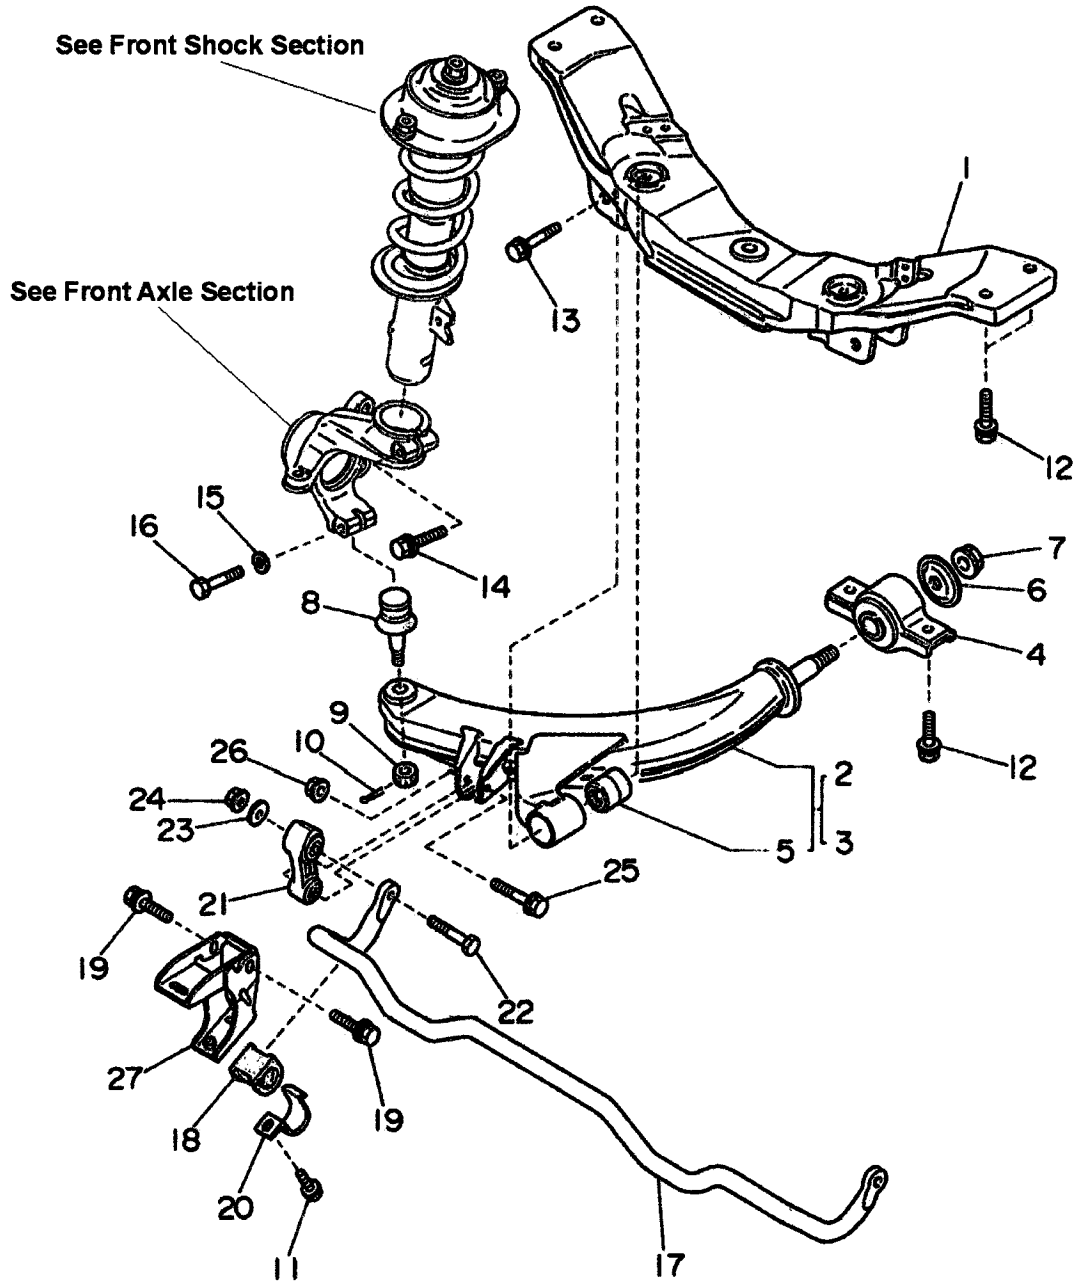

FRONT SUSPENSION

Item #	Part#	Part Name	Series					
			Truck		Try Van Dias		Panel Van	
			2W	4W	2W	4W	2W	4W
1	20101 TA020	CROSS-MEMBER	1	1	1	1	1	1
2	20200 TA160	TRANSVERSE LINK RH VAN:ALL			1	1		
	20200 TA180	TRANSVERSE LINK RH TRUCK-PNL VAN: ALL	1	1			1	1
3	20200 TA170	TRANSVERSE LINK LH VAN:ALL			1	1		
	20200 TA190	TRANSVERSE LINK LH TRUCK-PNL VAN: ALL	1	1			1	1
4	20233 TA050	BUSING R	2	2	2	2	2	2
5	20233 TA070	BUSING F	2	2	2	2	2	2
6	20206 AA000	WASHER	2	2	2	2	2	2
7	20207	AA000	2	2	2	2	2	2
8	7210 67021	BALL JOINT: COMPLETE	2	2	2	2	2	2
9	0232 10010	CASTLE NUT	2	2	2	2	2	2
10	0510 25250	COTTER PIN	2	2	2	2	2	2
11	0115 08250	BOLT & WASHER SET	2	2	2	2	2	2
12	90125 044	BOLT	8	8	8	8	8	8
13	90100 0142	FLANGE BOLT	2	2	2	2	2	2
14	90112 0072	BOLT M10	2	2	2	2	2	2

FRONT SUSPENSION