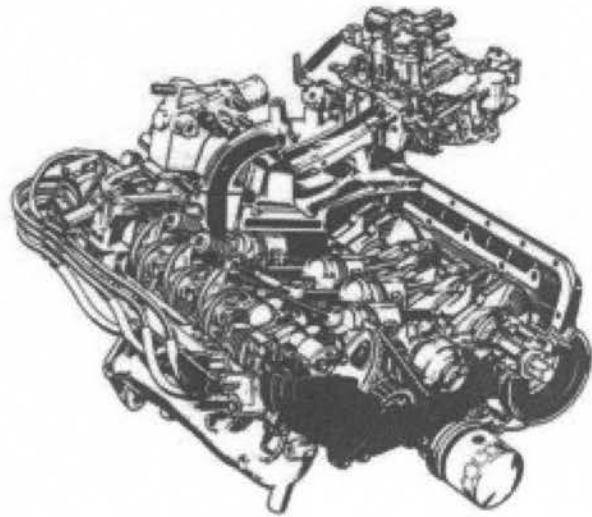

Engine Series

Specifications		
Series	EN07C (NA)	EN07Y (SC)
Cylinder	4	←
CAM	SOHC	←
Engine (cc)	658	←
Bore/Stroke (mm)	56.0×66.8	←
Compression	9.8	8.3
HP Rating (PS/rpm)	40/6,500	55/6,200
Torque (kg-m/rpm)	5.5/3,500	7.1/3,800
Fuel	Carburated	EFI
Ignition	STD	Crank Sensor ECU Controlled
Firing Order	# 1 - 3 - 4 - 2	←
Forced Induction	—	Super Charged

EN07C