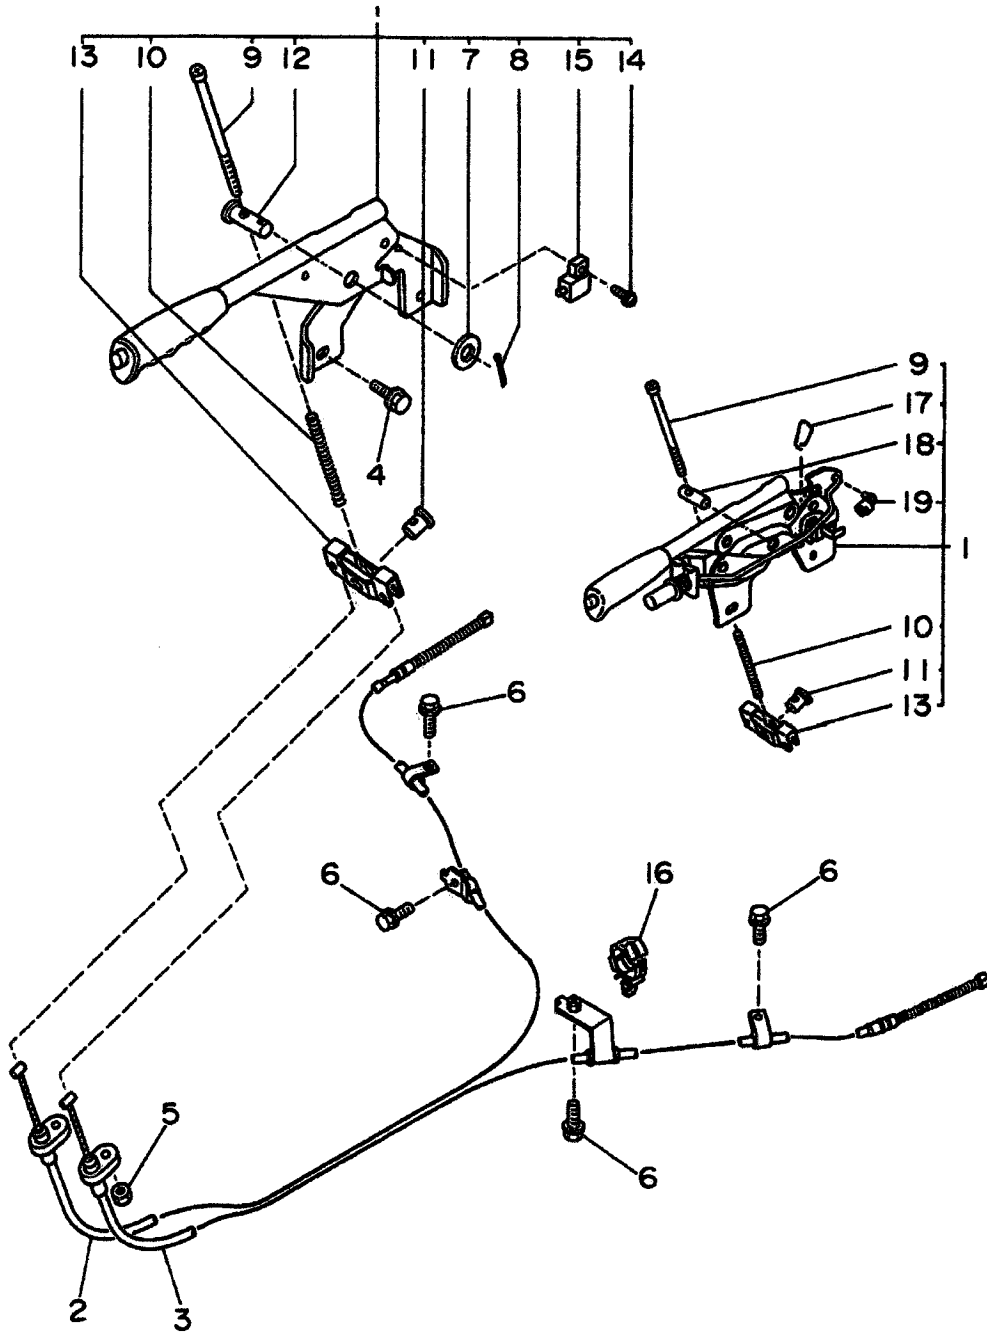

HAND BRAKE SYSTEM

HAND BRAKE SYSTEM

Item #	Part#	Part Name	Series					
			Truck		Try Van Dias		Panel Van	
			2W	4W	2W	4W	2W	4W
18	26014 TA020	PIN	1	1		1	1	1
19	26027 TA000	ROD RETAINER	1	1		1	1	1