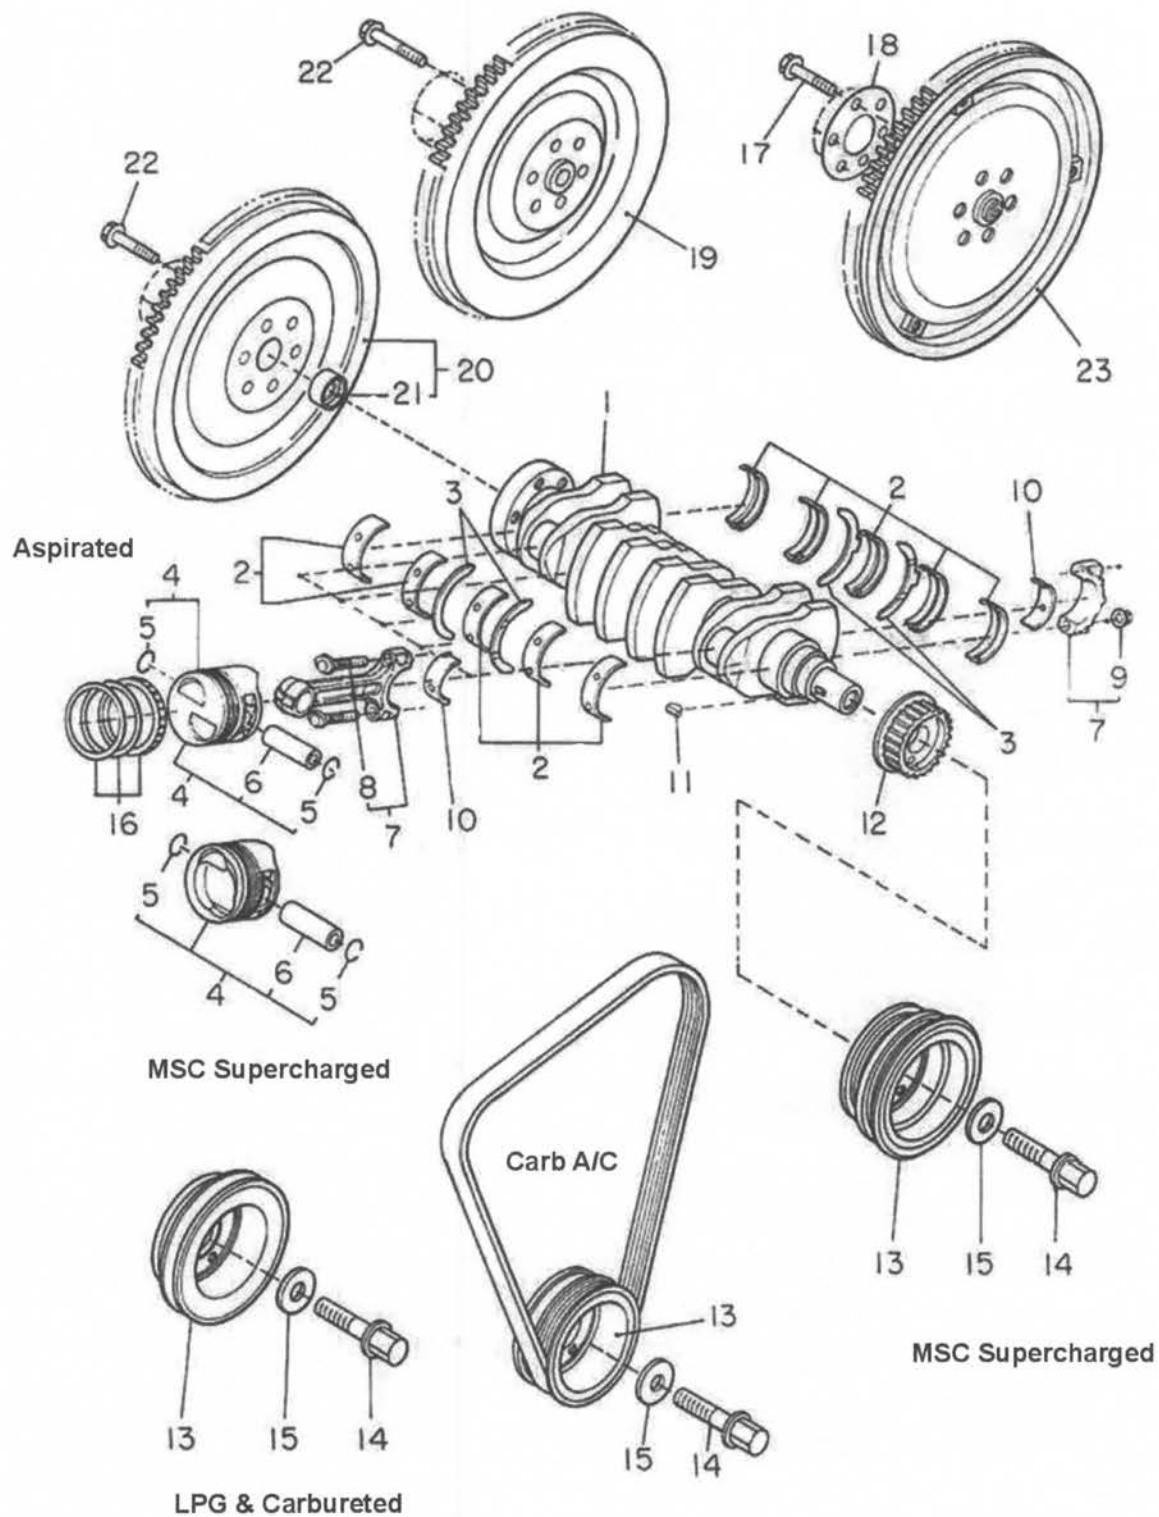

Piston & Crankshaft

Piston & Crankshaft

Item #	Part#	Part Name	Series					
			Truck		Try Van Dias		Panel Van	
			2W	4W	2W	4W	2W	4W
16	12033 KA390	PISTON RING SET STD ALL	1	1	1	1	1	1
	12033 KA400	PISTON RING SET ALL OS 0.25	*	*	*	*	*	*
	12033 KA410	PISTON RING SET ALL OS 0.50	*	*	*	*	*	*
	12033 KA510	PISTON RING SET MSC STD	1	1		1		
	12033 KA520	PISTON RING SET MSC OS 0.025	*	*		*		
	12033 KA530	PISTON RING SET MSC OS 0.05	*	*		*		
17	12370 KA020	BOLT ECVT	6	6	6	6	6	
18	12333 KA070	PLAT ECVT	1	1	1	1	1	
19	12314 KA340	FLYWHEEL NA/MT	1	1	1	1	1	1
20	12314 KA390	FLYWHEEL MSC/MT	1	1	1	1		
21	8062 10010	PILOT BEARING MSC/MT	1	1	1	1		
22	12370 KA001	BOLT FLYWHEEL	6	6	6	6	6	6
23	12331 KA100	PLATE ECVT/ MSC	1	1	1	1	1	
	12331 KA150	PLATE ECVT/NA