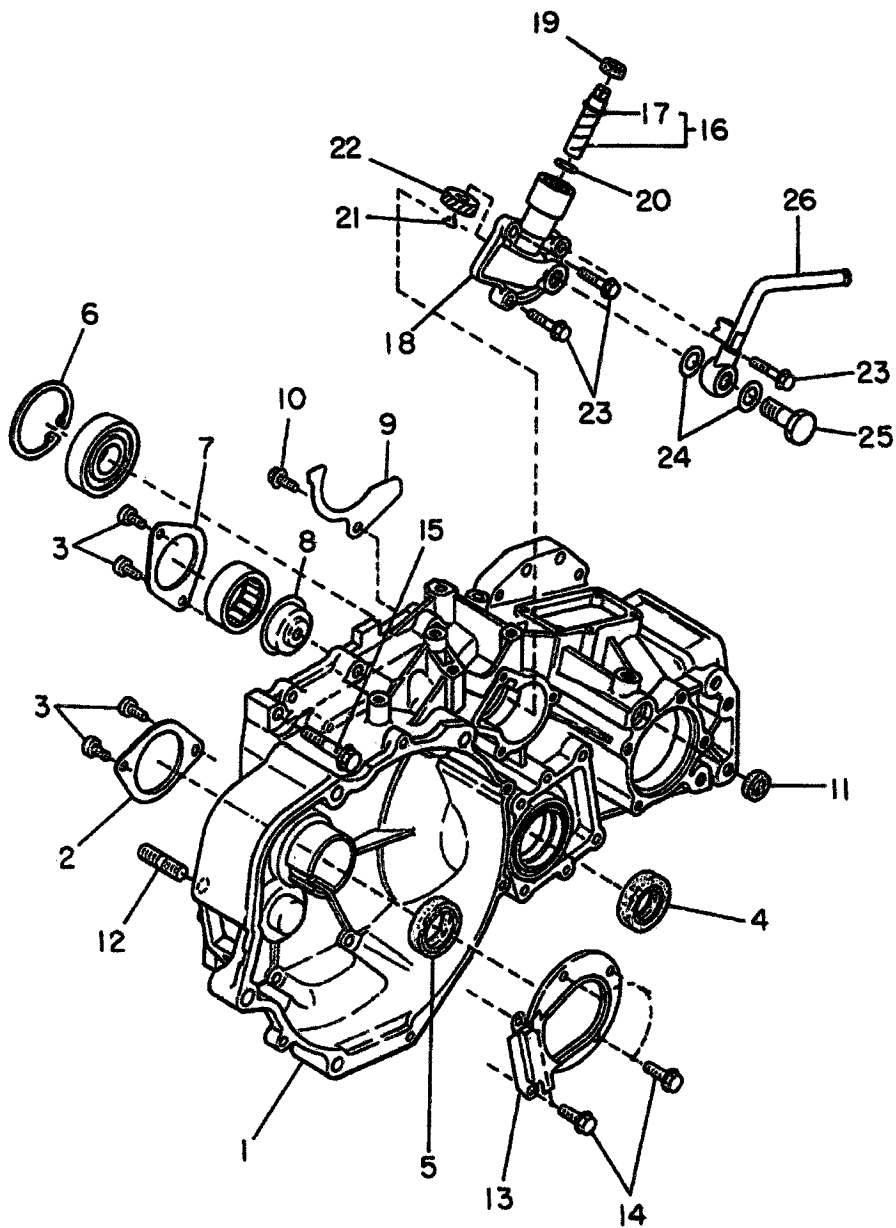

ECVT CLUTCH HOUSING 4WD

Item #	Part#	Part Name	Series					
			Truck		Try Van Dias		Panel Van	
			2W	4W	2W	4W	2W	4W
1	30410 KA631	HOUSING		1		1		
2	32235 KA000	PLATE: BRG RETAINER		1		1		
3	8004 06010	BOLT 6X10X10		4		4		
4	8067 27070	OIL SEAL 27X45X9RH		1		1		
5	8067 28070	OIL SEAL 28X42X7		1		1		
6	0314 62000	SNAP RING 62		1		1		
7	30495 KA010	PLATE: BRG RETAINER		1		1		
8	30487 KA000	GUIDE		1		1		
9	44258 5410	PLATE		1		1		
10	8007 08010	BOLT 8X15X15		1		1		
11	8067 13020	OIL SEAL 13X22X6		1		1		
12	0139 10400	STUD		1		1		
13	30520 KA020	COVER		1		1		
14	8001 05120	BOLT 5X10X10		5		5		
15	8002 08890	BOLT 8X40X20		11		11		
16	32712 KA020	SHAFT CP SPEEDO		1		1		
17	8050 12020	SNAP RING 12		1		1		
18	32717 KA030	COVER SPEEDO		1		1		

ECVT CLUTCH HOUSING 4WD