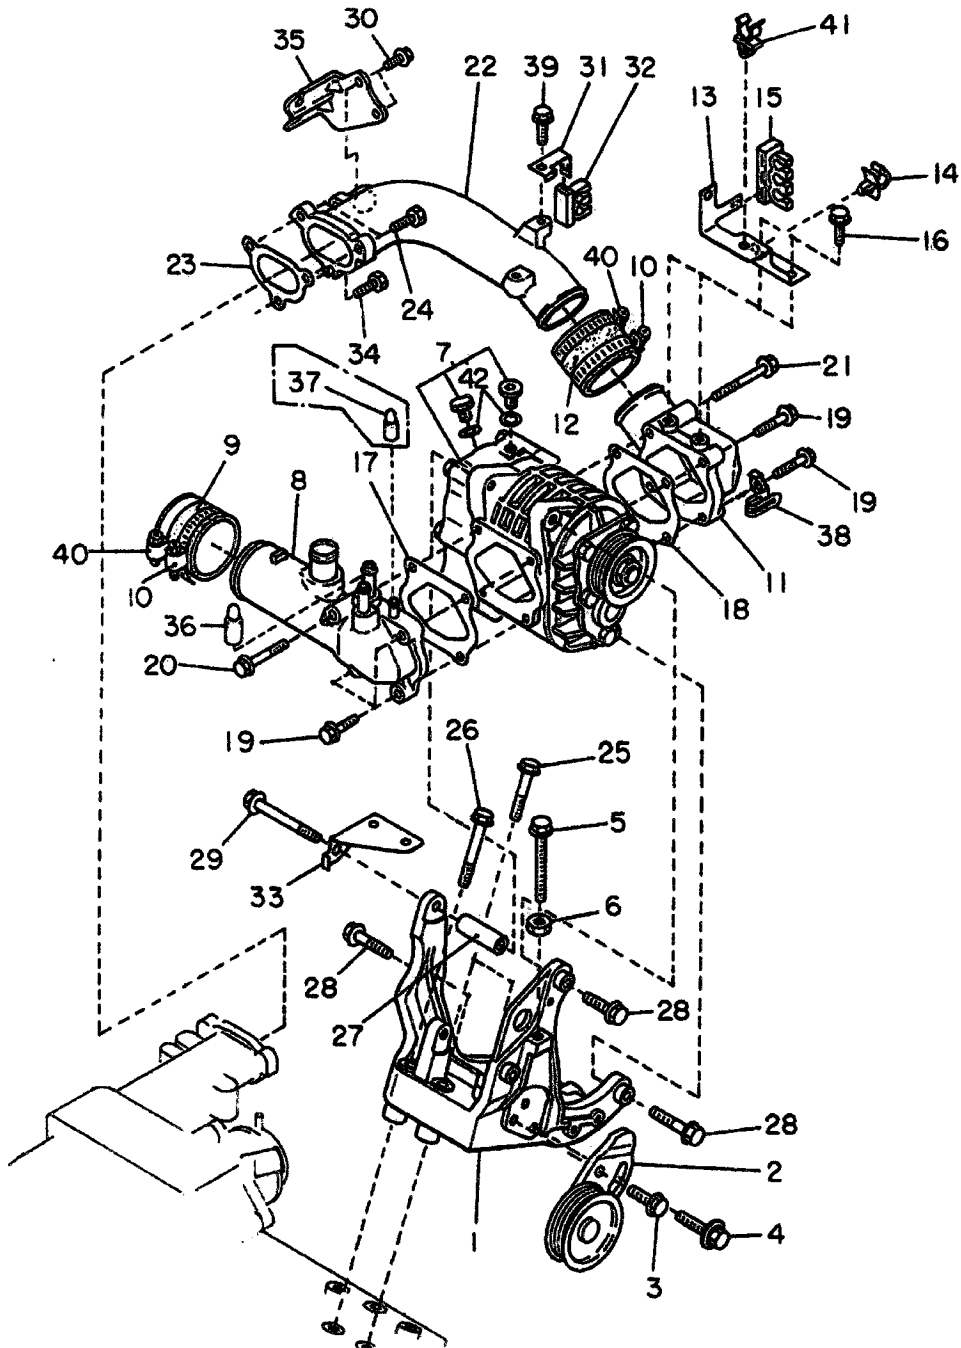

SUPERCHARGER

SUPERCHARGER

Item #	Part#	Part Name	Series					
			Truck		Try Van Dias		Panel Van	
			2W	4W	2W	4W	2W	4W
1	14478 KA061	BRACKET	1	1	1	1	1	
2	14485 KA022	TESIONER	1	1	1	1	1	
3	0104 08160	FLANGE BOLT	1	1	1	1	1	
4	8005 08050	BOLT & WASHER AY	1	1	1	1	1	
5	0104 08709	FLANG BOLT	1	1	1	1	1	
6	0238 08000	FLANGE NUT	1	1	1	1	1	
7	14408 KA040	SUPERCHARG ER ASY	1	1	1	1	1	
8	14460 KA030	DUCT	1	1	1	1	1	
9	14425 KA010	HOSE	1	1	1	1	1	
10	8059 57040	CLAMP	2	2	2	2	2	
11	14464 KA032	AIR INTAKE DUCT	1	1	1	1	1	
12	14425 KA000	HOSE	1	1	1	1	1	
13	24024 KA281	STAY	1	1	1	1	1	
14	90920 5056	CLIP	1	1	1	1	1	
15	22472 KA070	SUPPORT	1	1	1	1		
16	0104 06100	FLANGE BOLT	2	2	2	2	2	
17	14418 KA040	GASKET	1	1	1	1	1	
18	14418 KA030	GASKET	1	1	1	1	1