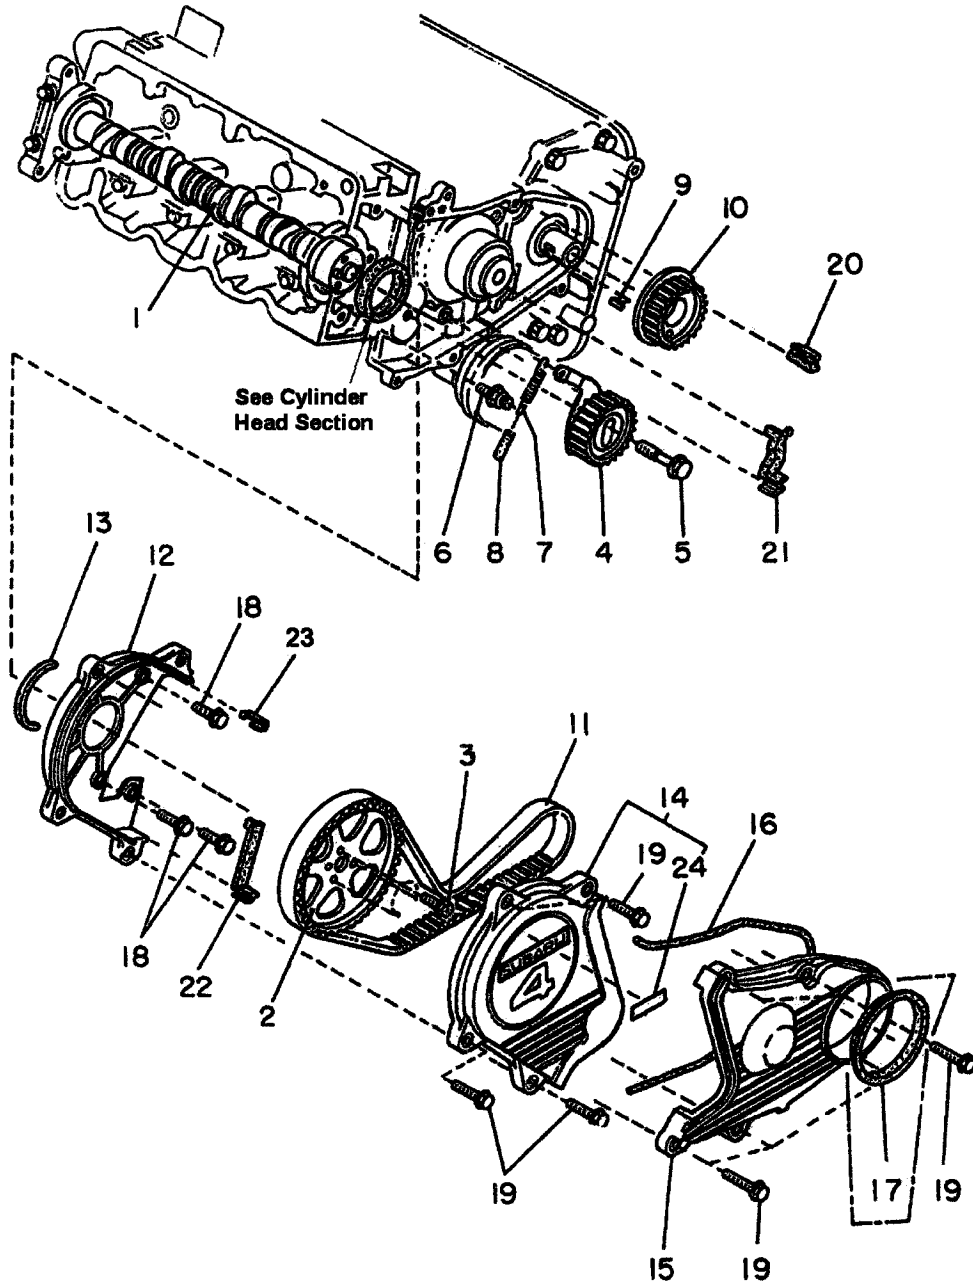

CAMSHAFT-TIMING BELT SYSTEM

CAMSHAFT-TIMING BELT SYSTEM

Item #	Part#	Part Name	Series					
			Truck		Try Van Dias		Panel Van	
			2W	4W	2W	4W	2W	4W
17	13548 KA010	SEAL	1	1	1	1	1	1
18	8002 06670	BOLT 6X12X12	3	3	3	3	3	3
19	8007 06770	BOLT 6X17X17	9	9	9	9	9	9
20	13547 KA000	SEAL	1	1	1	1	1	1
21	13541 KA000	SEAL	1	1	1	1	1	1
22	13587 KA050	SEAL	1	1	1	1	1	1
23	13552 KA030	SEAL	1	1	1	1	1	1