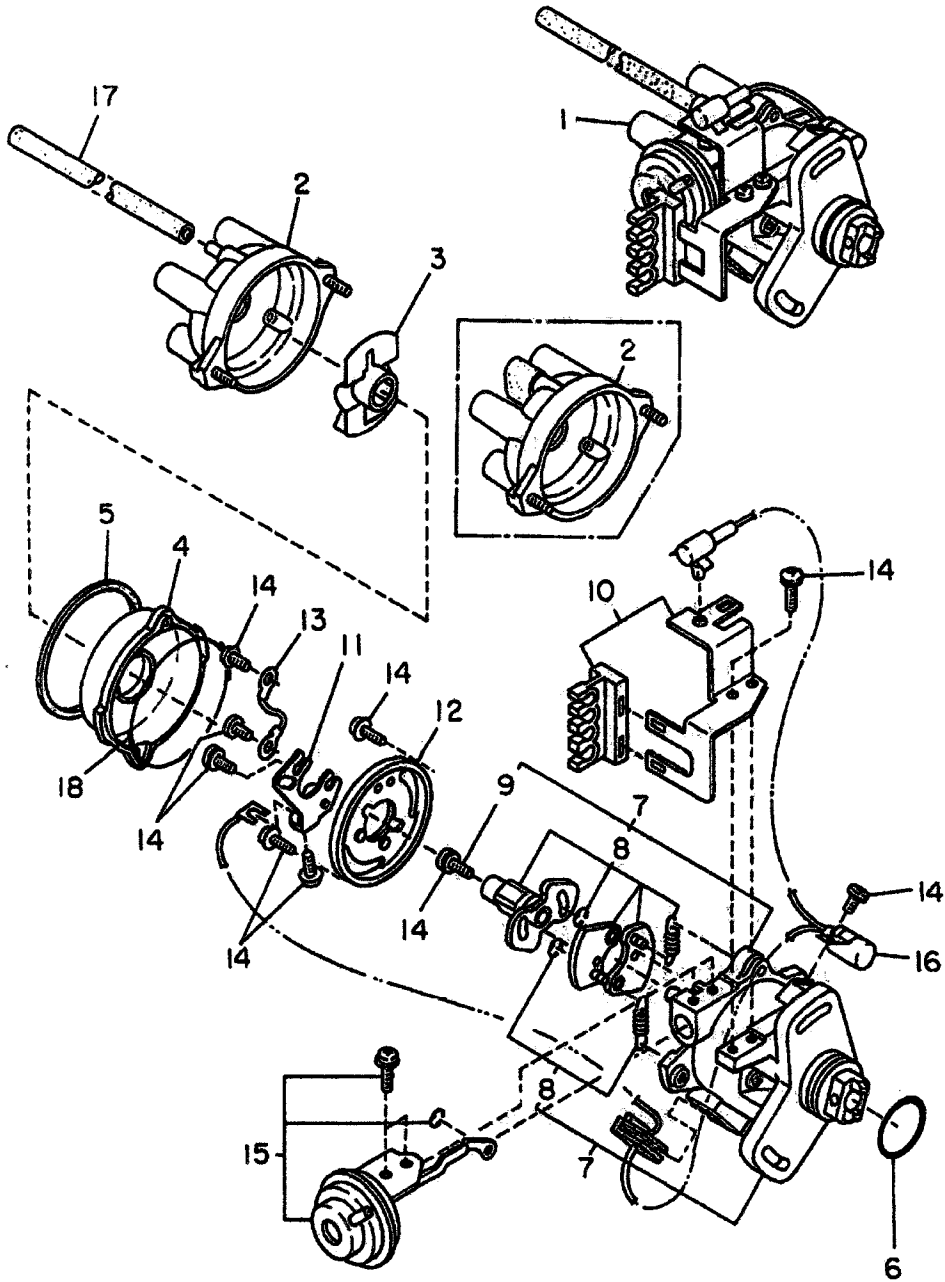

DISTRIBUTOR: POINT TYPE (MITSUBISHI)

DISTRIBUTOR: POINT TYPE MITSUBISHI

Item #	Part#	Part Name	Series					
			Truck		Try Van Dias		Panel Van	
			2W	4W	2W	4W	2W	4W
1	22100 KA510	DISTRIBUTOR ASSY	1	1	1	1	1	1
2	22162 KA110	CAP	1	1	1	1	1	1
3	22157 KA060	ROTOR	1	1	1	1	1	1
4	22451 KA000	DUST COVER	1	1	1	1	1	1
5	22171 KA040	SEAL	1	1	1	1	1	1
6	22176 KA030	O RING	1	1	1	1	1	1
7	22140 KA130	HOUSING SET	1	1	1	1	1	1
8	22124 KA160	UNIT AASY	1	1	1	1	1	1
9	49158 6104	SCREW	1	1	1	1	1	1
10	22479 KA010	STAY	1	1	1	1	1	1
11	22107 KA060	POINTS	1	1	1	1	1	1
12	22136 KA090	PLATE	1	1	1	1	1	1
13	22181 KA040	HARNES LEAD	1	1	1	1	1	1
14	22199 KA060	SCREW	1	1	1	1	1	1
15	22301 KA330	VACUUM ADVANCE	1	1	1	1	1	1
16	22102 KA050	CONDENSOR	1	1	1	1	1	1
17	22184 KA000	HOSE	1		1		1	
18	22171 AA050	SEAL	1		1		1