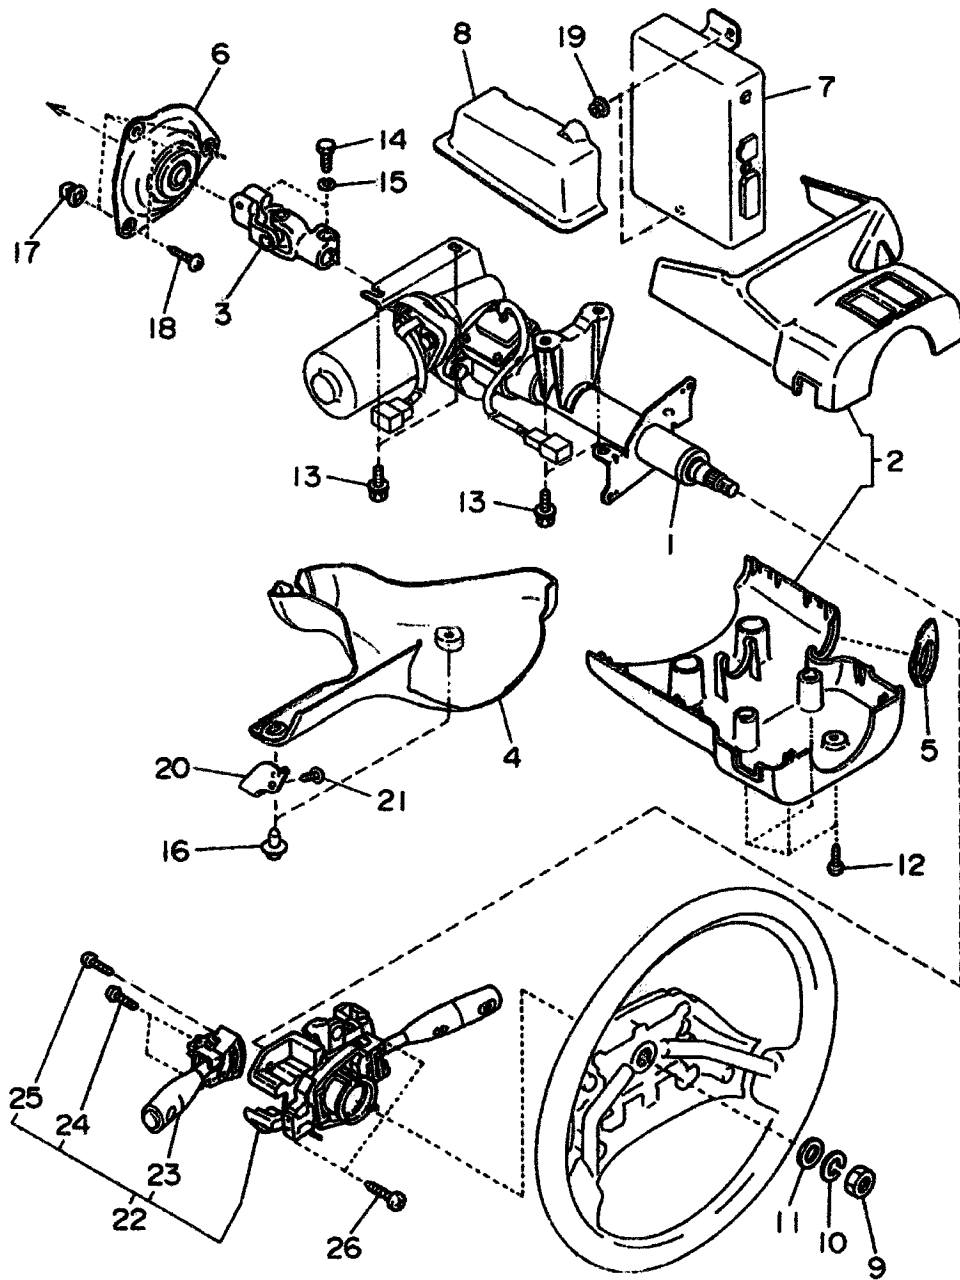

POWER STEERING SYSTEM

POWER STEERING SYSTEM

Item #	Part#	Part Name	Series					
			Truck		Try Van Dias		Panel Van	
			2W	4W	2W	4W	2W	4W
18	0451 06120	SCREW	3	3	3	3	3	
19	0235 06000	LOCK NUT	2	2	2	2	2	
20	34402 TA030	BRACKET	1	1	1	1	1	
21	0454 05100	SCREW	1	1	1	1	1	
22	83111 TA010	CONTROL SWITCH	1	1			1	
	83111 TA031	CONTROL SWITCH			1	1		
23	83113 TA050	WIPER SWITCH	1	1			1	
	83113 TA071	WIPER SWITCH			1	1		
24	83113 TA020	SCREW	2	2	2	2	2	
25	83113 TA120	SCREW	1	1	1	1	1	
26	0471 05100	SCREW	2	2	2	2	2