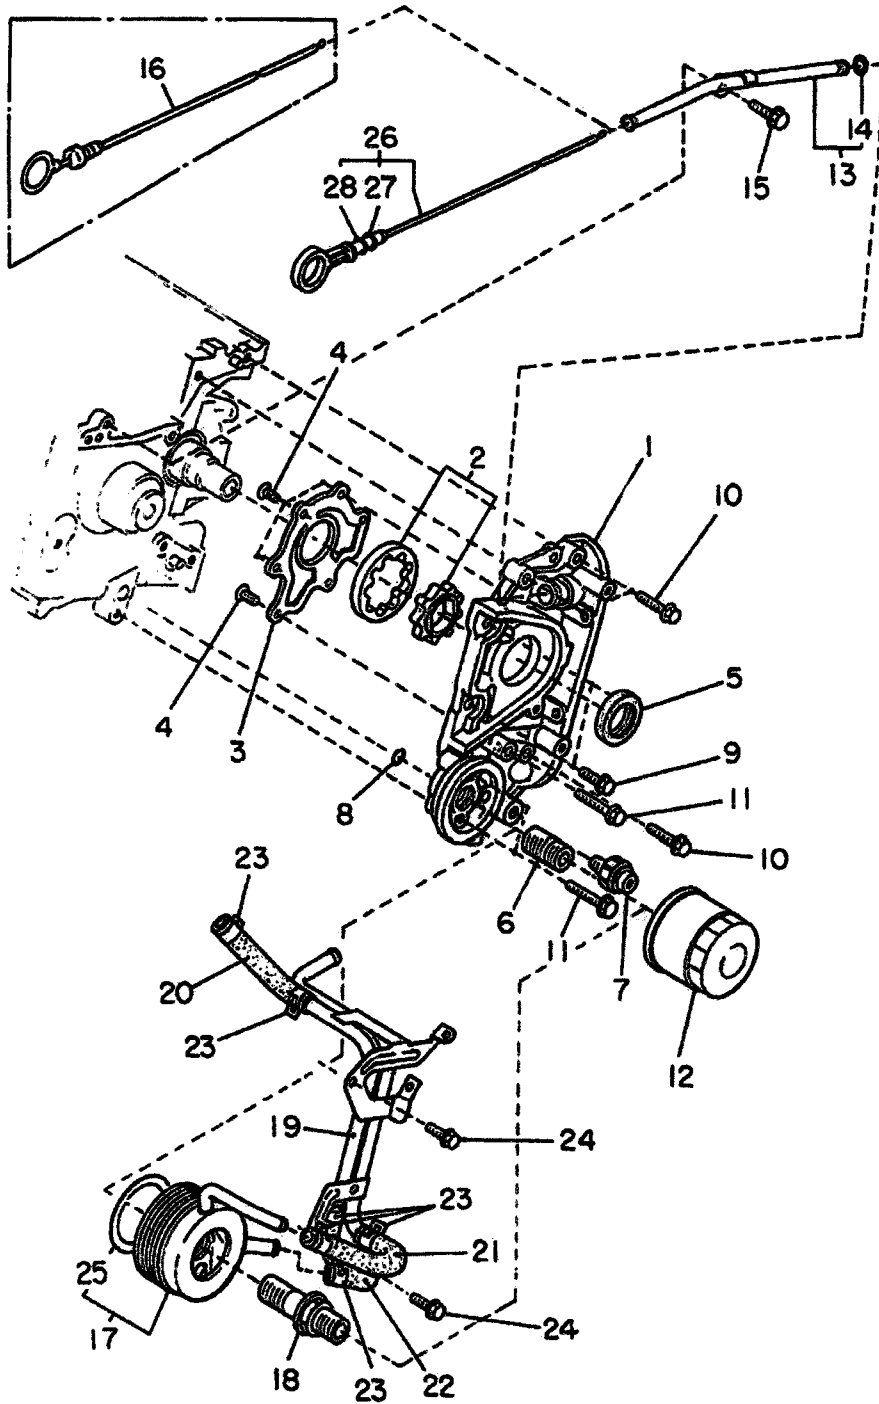

OIL PUMP

OIL PUMP

Item #	Part#	Part Name	Series					
			Truck		Try Van Dias		Panel Van	
			2W	4W	2W	4W	2W	4W
1	11027 KA191	COVER	1	1	1	1	1	1
2	15008 KA000	ROTOR SET	1	1	1	1	1	1
3	15034 KA071	COVER	1	1	1	1	1	1
4	0411 06120	SCREW	6	6	6	6	6	6
5	8067 31010	OIL SEAL 31X41X6	1	1	1	1	1	1
6	15211 KA021	STUD	1	1	1	1	1	1
7	42995 5500	OIL PRESSURE SWITC	1	1	1	1	1	1
8	8069 10050	O RING	1	1	1	1	1	1
9	8002 06270	BOLT 6X16X16	2	2	2	2	2	2
10	8002 06310	BOLT 6X25X16	3	3	3	3	3	3
11	0104 06380	FLANG BOLT	3	3	3	3	3	3
12	15208 KA000	OIL FILTER	1	1	1	1	1	1
13	15144 KA181	GUIDE TUBE	1	1	1	1	1	1
14	806910070	O RING 10X2.1	1	1	1	1	1	1
15	8007 06770	BOLT 6X17X17	1	1	1	1	1	1
16	11140 KA181	DIP STICK OIL LEVEL	1	1	1	1	1	1
17	21311 KA000	OIL COOLER ECVT MSE	1	1	1	1		
	21311 KA011	OIL COOLER ECVT MSE E:/#450474-	1	1	1	1	1