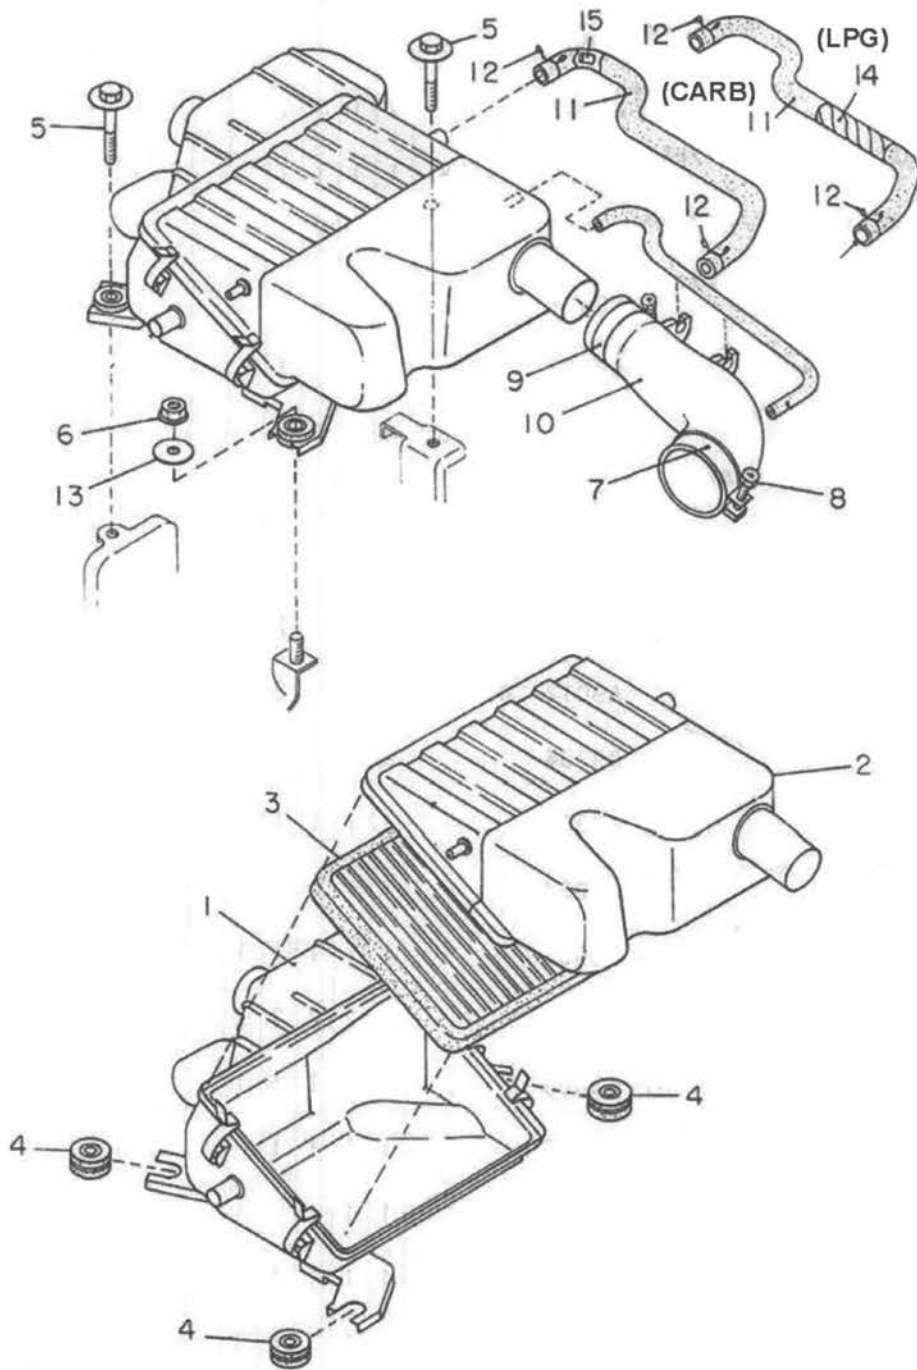

AIR CLEANER SYSTEM: CARBURETED

AIR CLEANER SYSTEM: CARBURETED

Item #	Part#	Part Name	Series					
			Truck		Try Van Dias		Panel Van	
			2W	4W	2W	4W	2W	4W
1	16501 KA700	AIR CLEANER CASE	1	1	1	1	1	1
	16501 KA930	AIR CLEANER CASE LPG	1	1			1	
2	16508 KA320	COVER	1	1	1	1	1	1
	16508 KA510	COVER LPG	1	1			1	
3	16546 KA160	ELEMENT FILTER	1	1	1	1	1	1
4	42139 5500	CUSHION	3	3	3	3	3	3
5	8005 06390	BOLT & WASHER	2	2	2	2	2	2
6	0238 06006	FLANGE BOLT	1	1	1	1	1	1
7	8059 57020	CLAMP	1	1	1	1	1	1
8	0431 04306	SCREW	1	1	1	1	1	1
9	8059 42020	CLAMP	1	1	1	1	1	1
10	16524 KA112	HOSE	1	1	1	1	1	1
	16524 KA130	HOSE LPG	1	1			1	
11	8075 09052	HOSE 9.5X16	1	1	1	1	1	1
12	8059 16030	CLAMP	2	2	2	2	2	2
13	0312 06006	WASHER	1	1	1	1	1	1
14	22328 KA040	PROTECTOR LPG	1	1			1	
15	22326 KA220	ORIFICE 4.5	1	1	1	1	1	1