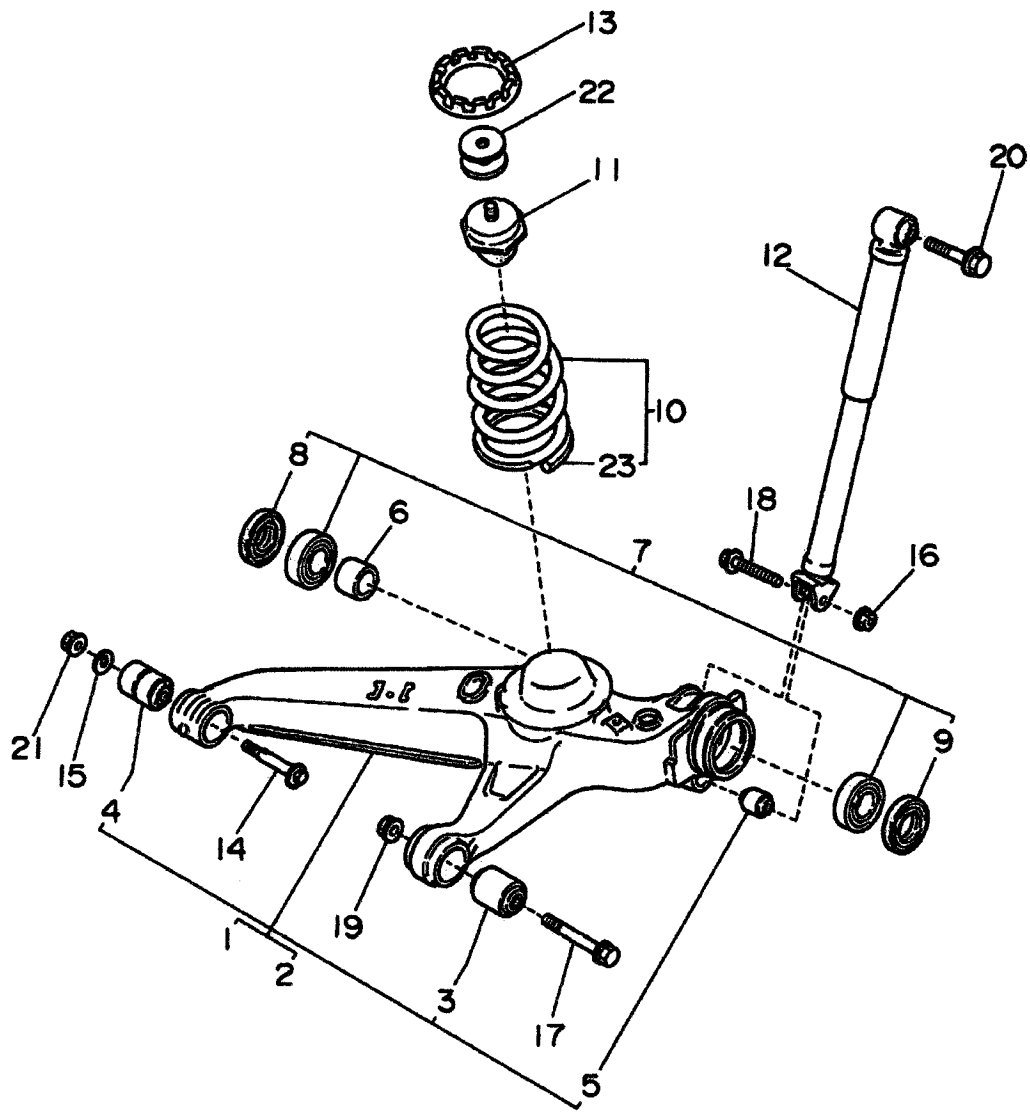

REAR SUSPENSION

REAR SUSPENSION

Item #	Part#	Part Name	Series					
			Truck		Try Van Dias		Panel Van	
			2W	4W	2W	4W	2W	4W
1	20410 TA121	TRAILING ARM ASSY RH	1	1	1	1	1	1
2	20410 TA131	TRAILING ARM ASSY LH	1	1	1	1	1	1
3	20450 TA000	OUTER BUSHING	2	2	2	2	2	2
4	20452 TA010	BUSHING INNER	2	2	2	2	2	2
5	20454 TA000	BUSHING	2	2	2	2	2	2
6	6230 02040	HUB SPACER	2	2	2	2	2	2
7	X2045 TA000	BEARING & OIL SEAL KIT	2	2	2	2	2	2
8	90639 0005	INNER OIL SEAL	2	2	2	2	2	2
9	7230 34020	OUTER OIL SEAL	2	2	2	2	2	2
10	20370 TA010	COIL SPRING	2	2				
	20370 TA060	COIL SPRING			2	2		
	20370 TA070	COIL SPRING					2	2
11	20380 TA010	HELPER	2	2	2	2	2	2
12	20360 TA000	SHOCK ASSY	2	2	2	2	2	2
13	20375 TA000	UPPER SEAT	2	2	2	2	2	2
14	20024 KA001	CAM BOLT	2	2	2	2	2	2
15	20069 TA000	CAM WASHER	2	2	2	2	2	2
16	0235 10000	SELF LOCK NUT	2	2	2	2	2	2
17	90100 0034	FLANGE BOLT	2	2	2	2	2	2