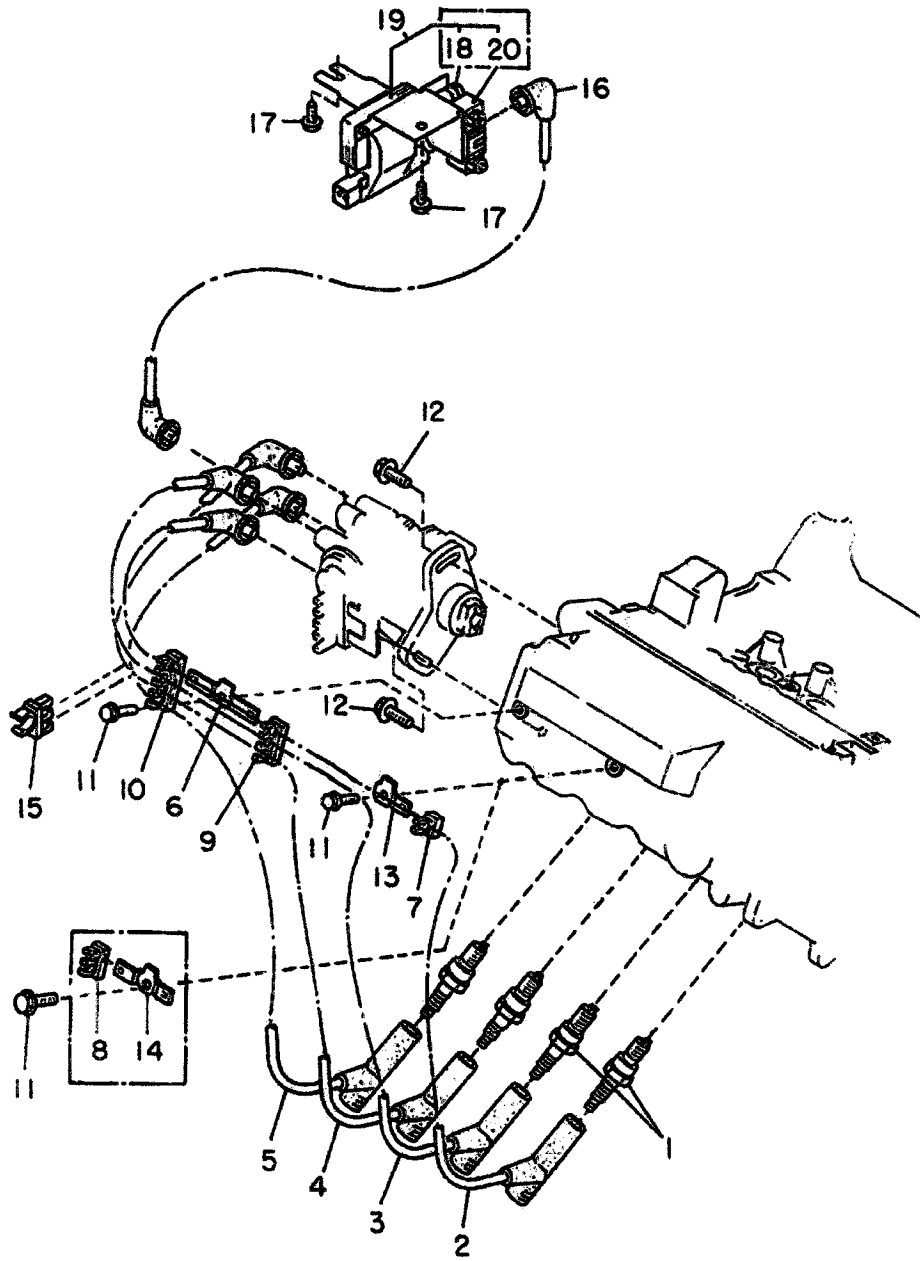

IGNITION SYSTEM: CARBURETED

IGNITION SYSTEM: CARBURETED

Item #	Part#	Part Name	Series					
			Truck		Try Van Dias		Panel Van	
			2W	4W	2W	4W	2W	4W
18	86341 KA000	NOISE CONDENSOR	1	1	1	1	1	1
19	22433 KA160	COIL	1	1	1	1	1	1
	22433 KA200	COIL HD AKABO SP ORDER	1	1	1	1	1	1
20	22460 KA030	RESISTER HD AKABO SP ORDER	1	1	1	1	1	1