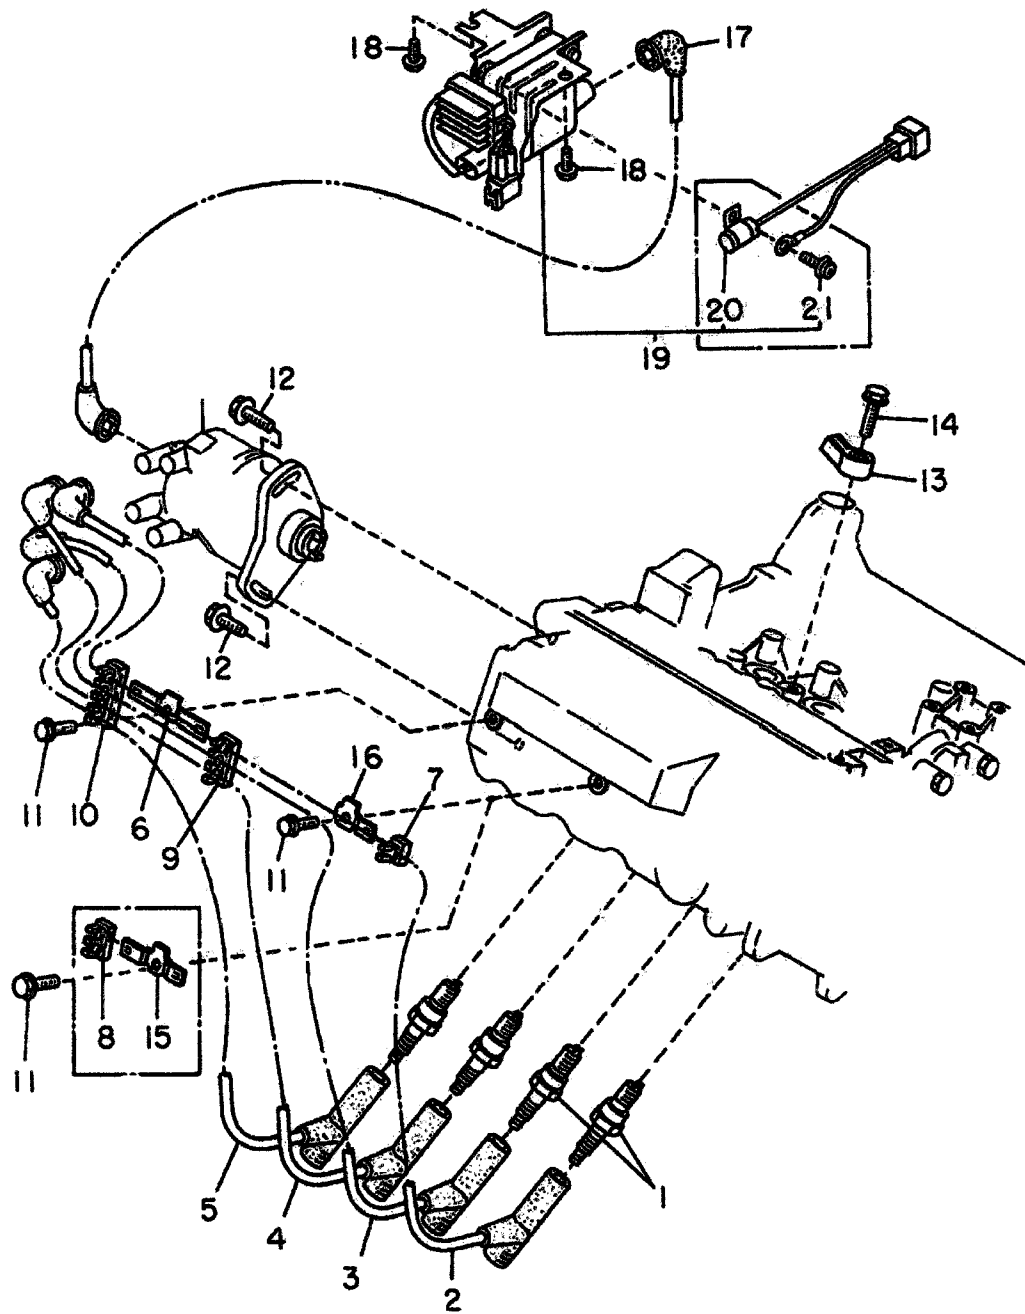

IGNITION SYSTEM: MSC SUPERCHARGED

IGNITION SYSTEM: MSC SUPERCHARGED

Item #	Part#	Part Name	Series					
			Truck		Try Van Dias		Panel Van	
			2W	4W	2W	4W	2W	4W
1	22401 KA310	SPARK PLUG NGK: BKR6E-11	4	4	4	4	4	
2	22451 KA192	CABLE #1	1	1	1	1	1	
3	22452 KA202	CABLE #2	1	1	1	1	1	
4	22453 KA122	CABLE #3	1	1	1	1	1	
5	22454 KA032	CABLE #4	1	1	1	1	1	
6	22473 KA390	STAY	1	1	1	1	1	
7	22472 KA050	SUPPORT	1	1	1	1	1	
8	22472 KA060	SUPPORT	1	1	1	1		
9	22472 KA060	SUPPORT	1	1	1	1	1	
10	22472 KA080	SUPPORT	1	1	1	1	1	
11	8002 06670	BOLT 6X12X12	2	2	2	2	2	
12	8005 06650	BOLT & WASHER	2	2	2	2	2	
13	22060 KA000	KNOCK SENSOR	1	1	1	1	1	
14	8006 08030	FLANGE BOLT	1	1	1	1	1	
15	22473 KA301	STAY	1	1	1	1		
16	22473 KA380	STAY	1	1	1	1	1	
17	22450 KA112	COIL WIRE			1	1		
	22450 KA172	COIL WIRE	1	1			1