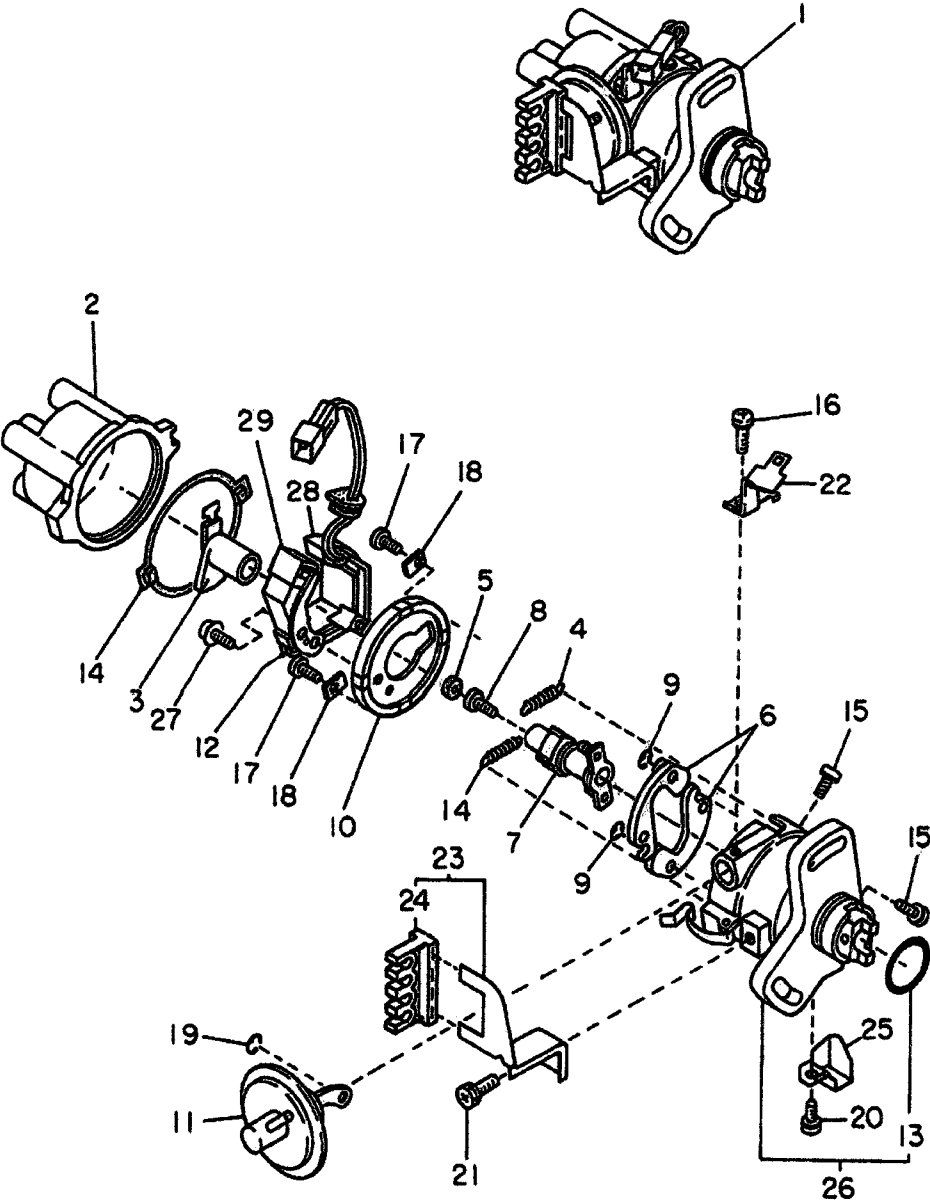

DISTRIBUTOR: ELECTRONIC 4WD (NIPPON DENSO)

NOTE: Sometimes used in 2WD as replacement units

DISTRIBUTOR: ELECTRONIC 4WD (NIPPON DENSO)

Item #	Part#	Part Name	Series					
			Truck		Try Van Dias		Panel Van	
			2W	4W	2W	4W	2W	4W
1	22100 KA600	DISTRIBUTOR ASSEMBLY		1		1		1
2	22162 KA150	CAP		1		1		1
3	22157 KA020	ROTOR		1		1		1
4	22127 KA230	SPRING		2		2		2
5	22188 KA000	CAP		1		1		1
6	22123 KA010	WEIGHT		2		2		2
7	22129 KA030	SIGNAL ROTOR		1		1		1
8	39158 4302	SCREW		1		1		1
9	22191 KA000	WASHER		2		2		2
10	22136 KA120	PLATE		1		1		1
11	22301 KA340	VACUUM CONTROL		1		1		1
12	22115 KA020	PICKUP UNIT		1		1		1
13	22176 KA020	O RING		1		1		1
14	22171 KA0501	SEAL		1		1		1
15	0402 03080	SCREW		2		2		2
16	39162 4312	SCREW		1		1		1
17	22197 KA090	SCREW		2		2		2
18	39180 4302	GROUND CLIP		2		2		2