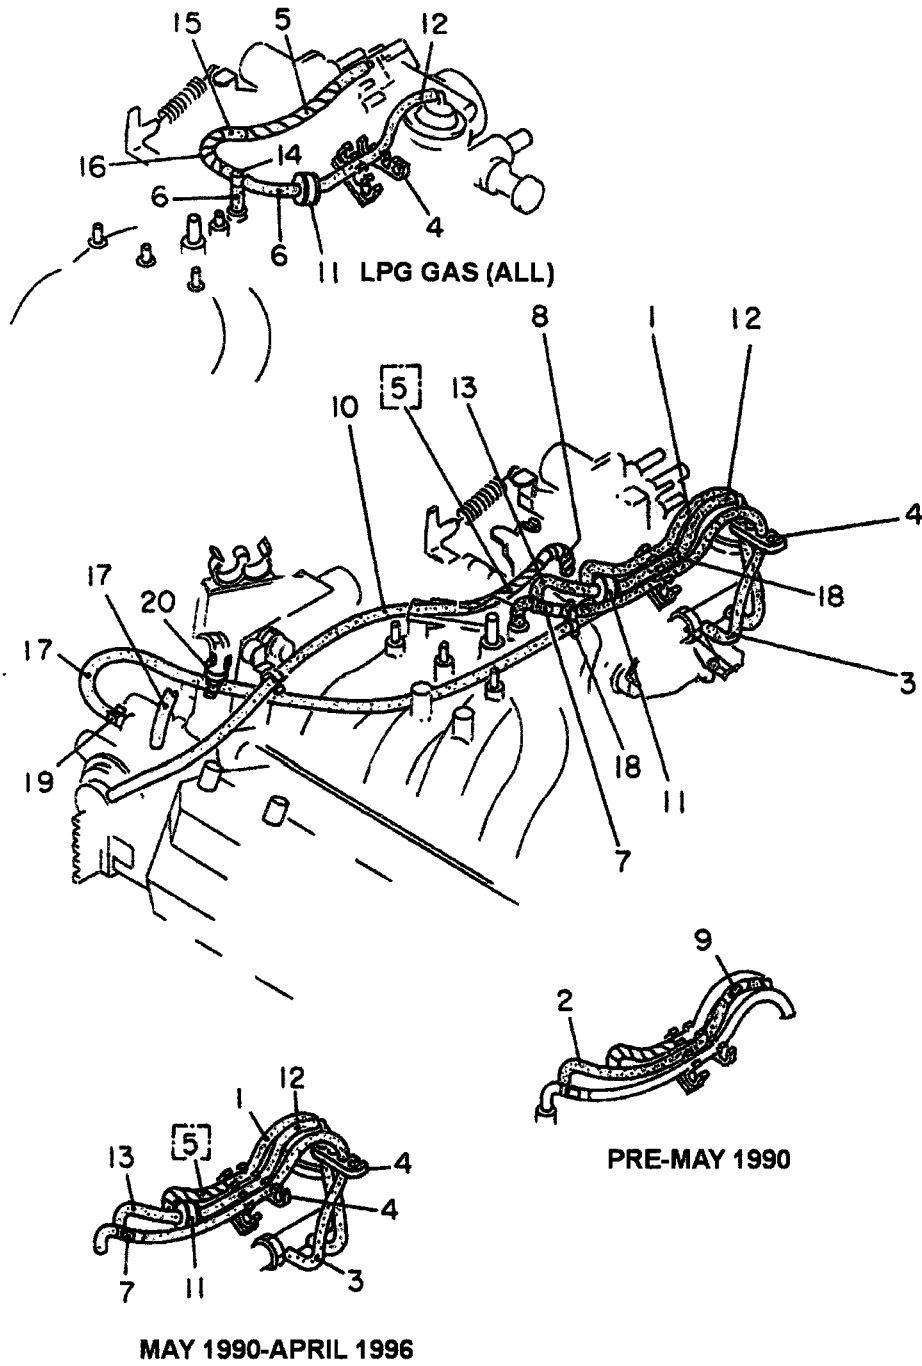

EMISSION HOSE: GASOLINE & LPG GAS

EMISSION HOSE: GASOLINE & LPG GAS

Item #	Part#	Part Name	Series					
			Truck		Try Van Dias		Panel Van	
			2W	4W	2W	4W	2W	4W
18	24228 KA030	CLIP: HOSE	2	2	2	2	2	2
19	0923 11500	CLAMP: HOSE		1		1		1
20	24228 KA020	CLIP	1	1	1	1	1	1