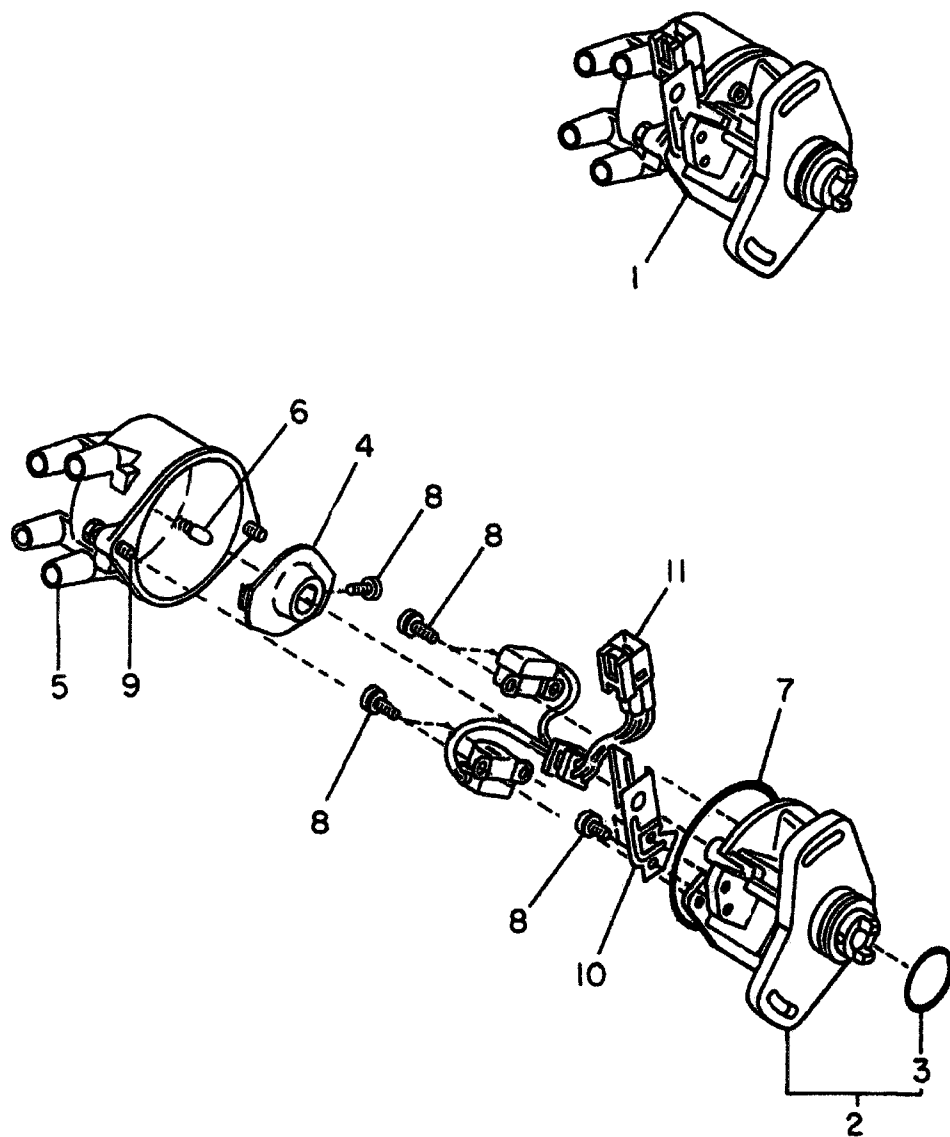

DISTRIBUTOR: MSC SUPERCHARGED

DISTRIBUTOR: MSC SUPERCHARGED

Item #	Part#	Part Name	Series					
			Truck		Try Van Dias		Panel Van	
			2W	4W	2W	4W	2W	4W
1	22100 KA501	DISTRIBUTOR	1	1	1	1		
2	22140 KA360	HOUSING SET	1	1	1	1		
3	22176 KA040	O RING	1	1	1	1		
4	22157 KA080	ROTOR	1	1	1	1		
5	22162 KA140	CAP	1	1	1	1		
6	89165 4101	BUTTON	1	1	1	1		
7	22171 KA070	SEAL	1	1	1	1		
8	22199 KA080	SCREW SET	1	1	1	1		
9	22197 KA140	SCREW	2	2	2	2		
10	22185 KA110	STAY	1	1	1	1		
11	22183 KA070	PICK -UP UNIT	1	1	1	1