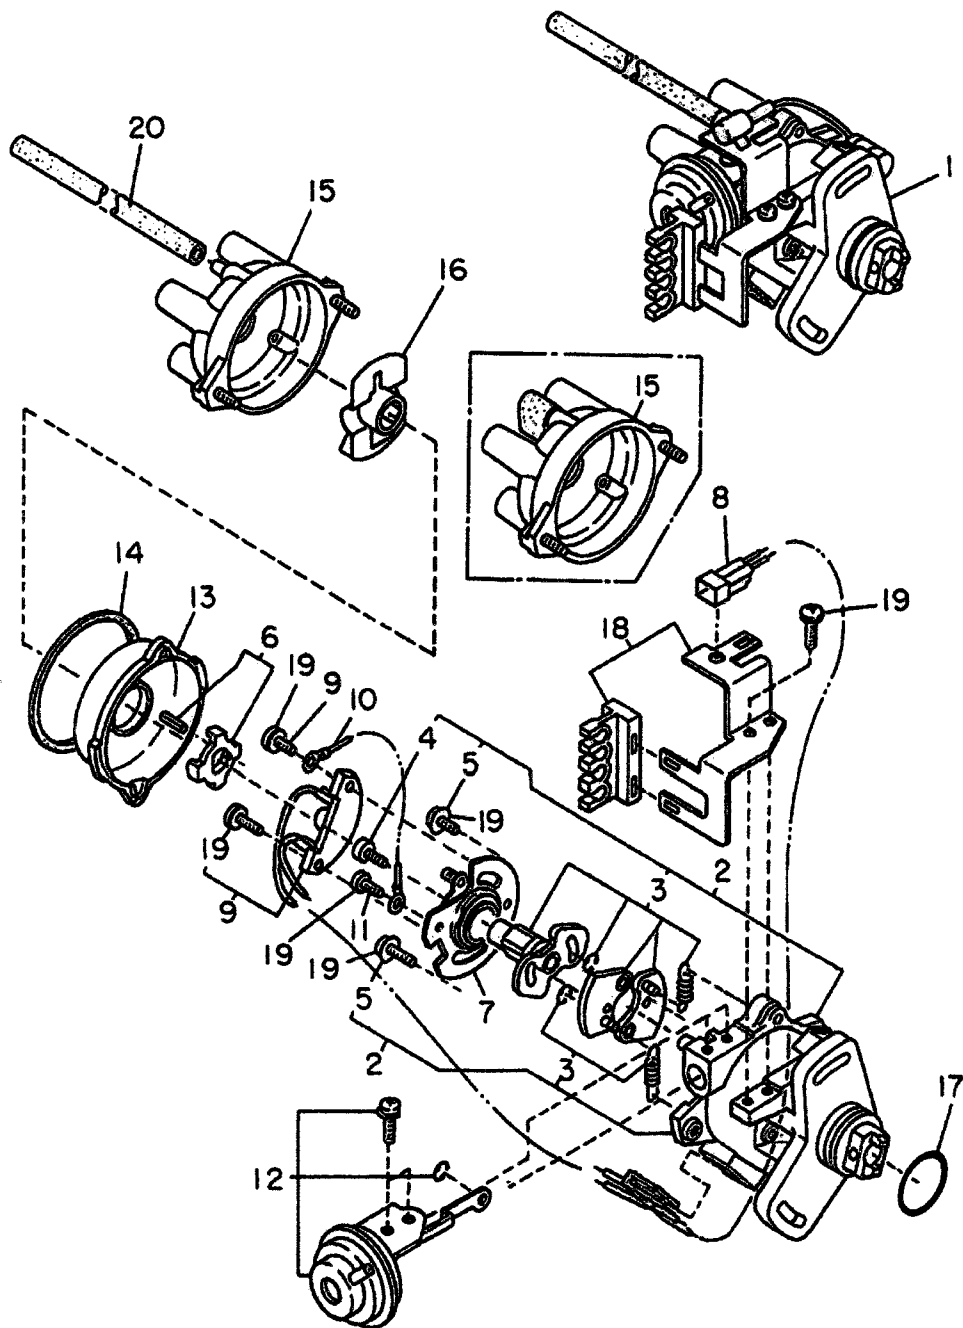

DISTRIBUTOR: ELECTRONIC (MITSUBISHI)

DISTRIBUTOR: ELECTRONIC (MITSUBISHI)

Item #	Part#	Part Name	Series					
			Truck		Try Van Dias		Panel Van	
			2W	4W	2W	4W	2W	4W
1	22100 KA461	DISTRIBUTOR ASSY	1	1	1	1	1	1
2	22140 KA340	HOUSING SET	1	1	1	1	1	1
3	22124 KA170	GOVENOR ASSY	1	1	1	1	1	1
4	49158 6104	CREW	1	1	1	1	1	1
5	22197 KA130	SCREW	2	2	2	2	2	2
6	22125B KA060	SIGNAL ROTOR	1	1	1	1	1	1
7	22136 KA110	BREAKER PLATE	1	1	1	1	1	1
8	22181 KA050	HARNES CONECTOR	1	1	1	1	1	1
9	22029 KA110	INGNITOR SET	1	1	1	1	1	1
10	22181 KA060	GROUND WIRE	1	1	1	1	1	1
11	22197 KA100	SCREW	1	1	1	1	1	1
12	22301 KA350	VACUUM ADVANCE	1	1	1	1	1	1
13	22151 KA010	COVER	1	1	1	1	1	1
14	22171 KA060	SEAL	1	1	1	1	1	1
15	22162 KA170	CAP	1	1	1	1	1	1
16	22157 KA060	ROTOR	1	1	1	1	1	1
17	22176 KA030	O RING	1	1	1	1	1	1
18	22479 KA010	STAY	1	1	1	1	1	1