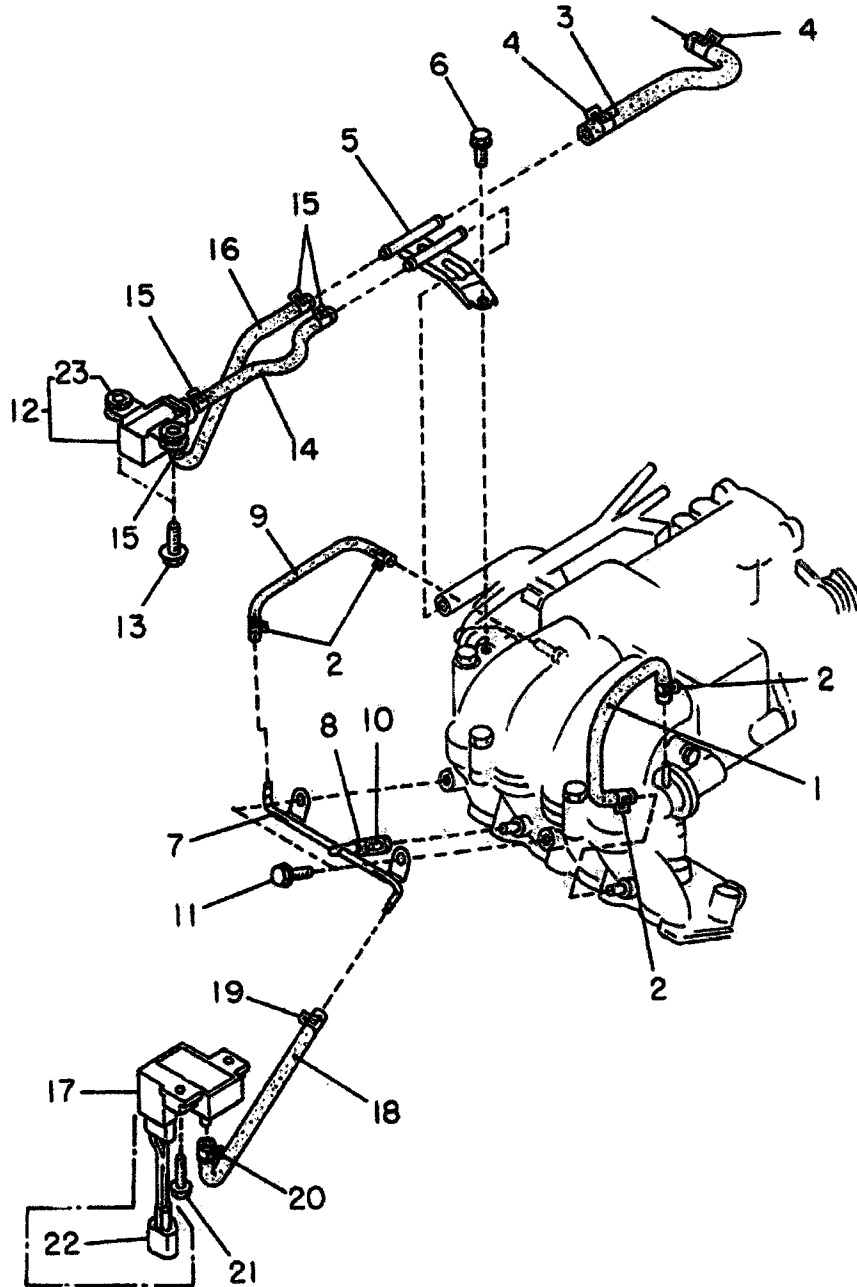

EMISSION HOSE: MSC SUPERCHARGED

EMISSION HOSE: MSC SUPERCHARGED

Item #	Part#	Part Name	Series						
			Truck		Try Van Dias		Panel Van		
			2W	4W	2W	4W	2W	4W	
1-11	Not Available								
12	22650 KA062	VALVE: AIR CONTROL	1	1	1	1	1		
13	0104 0622A	FLANGE BOLT	2	2	2	2	2		
14	8075 07722	HOSE 7.5X14	1	1	1	1	1		
15	0923 13102	HOSE CLAMP	4	4	4	4	4		
16	8075 07732	HOSE 5X14	1	1	1	1	1		
17	22627 KA060	PRESSURE SENSOR	1	1	1	1	1		
18	8075 03551	HOSE 3.5X7.5X62	1	1	1	1	1		
19	8059 08040	HOSE CLAMP	1	1	1	1	1		
20	8059 09050	HOSE CLAMP	1	1	1	1	1		
21	0115 06250	BOLT & WASHER	2	2	2	2	2		
22	24037 KA000	HARNESS ADAPTER	1	1	1	1			
23	22685 KA011	AIR CONTROL VALVE BUSHING	2	2	2	2	2