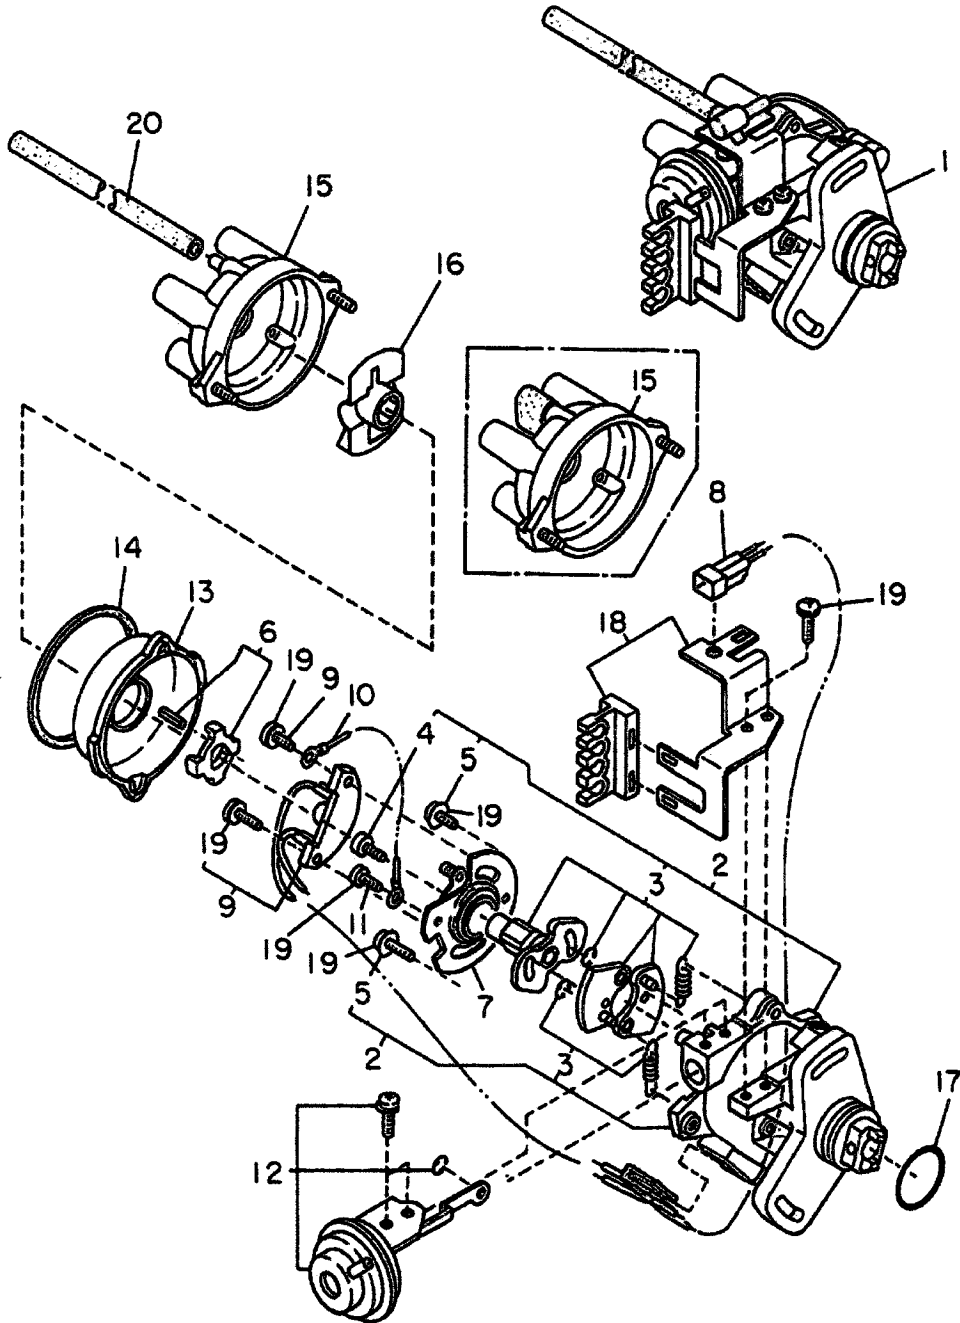

DISTRIBUTOR: ELECTRONIC (MITSUBISHI)

DISTRIBUTOR: ELECTRONIC (MITSUBISHI)

Item #	Part#	Part Name	Series					
			Truck		Try Van Dias		Panel Van	
			2W	4W	2W	4W	2W	4W
19	22199 KA070	SCREW SET	1	1	1	1	1	1
20	22184 KA000	HOSE	1	1	1	1	1	1