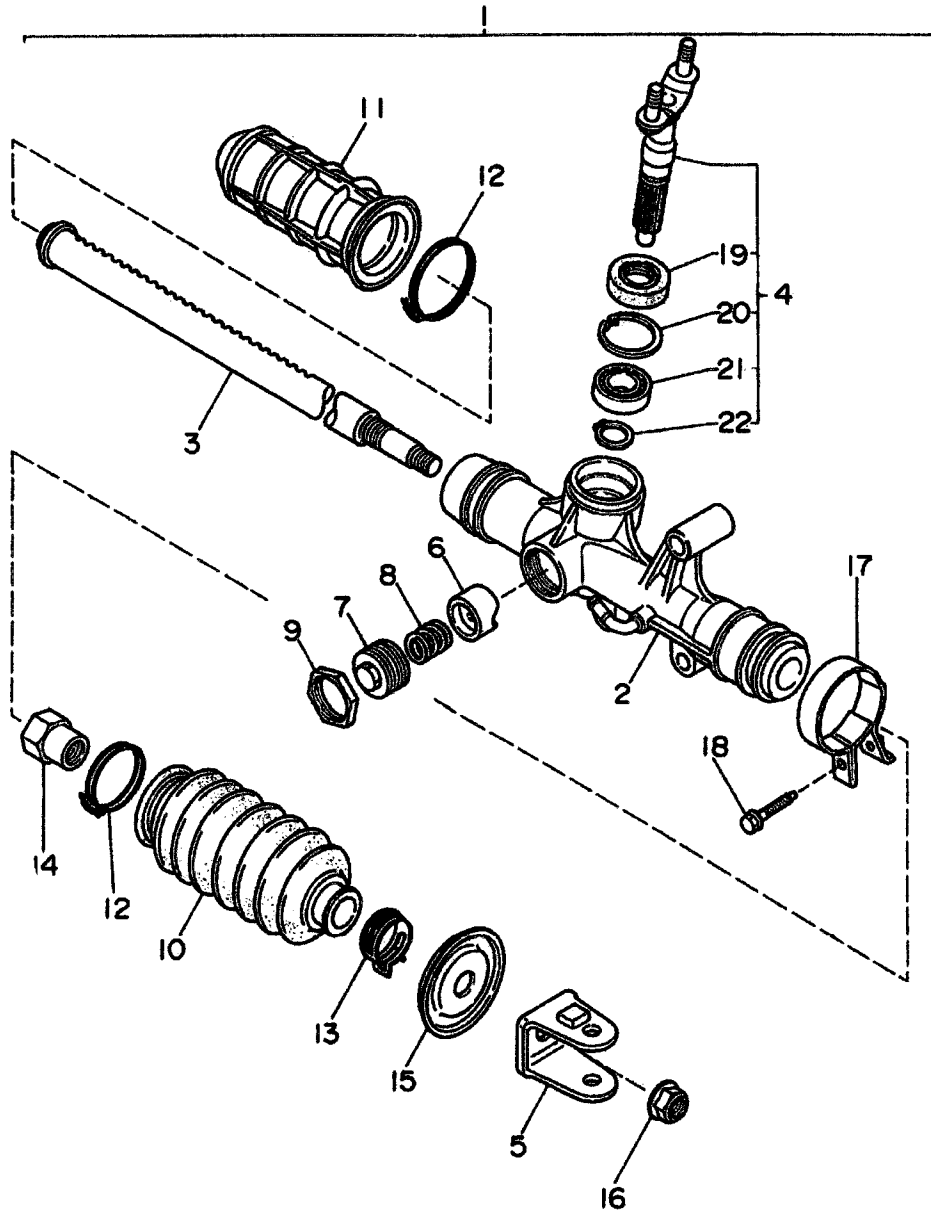

RACK & PINION STEERING BOX

RACK & PINION STEERING BOX

Item #	Part#	Part Name	Series					
			Truck		Try Van Dias		Panel Van	
			2W	4W	2W	4W	2W	4W
19	0624 19358	OIL SEAL	1	1	1	1	1	1
20	90314 0001	SNAP RING	1	1	1	1	1	1
21	90601 0031	BEARING	1	1	1	1	1	1
22	0315 17000	SNAP RING	1	1	1	1	1	1