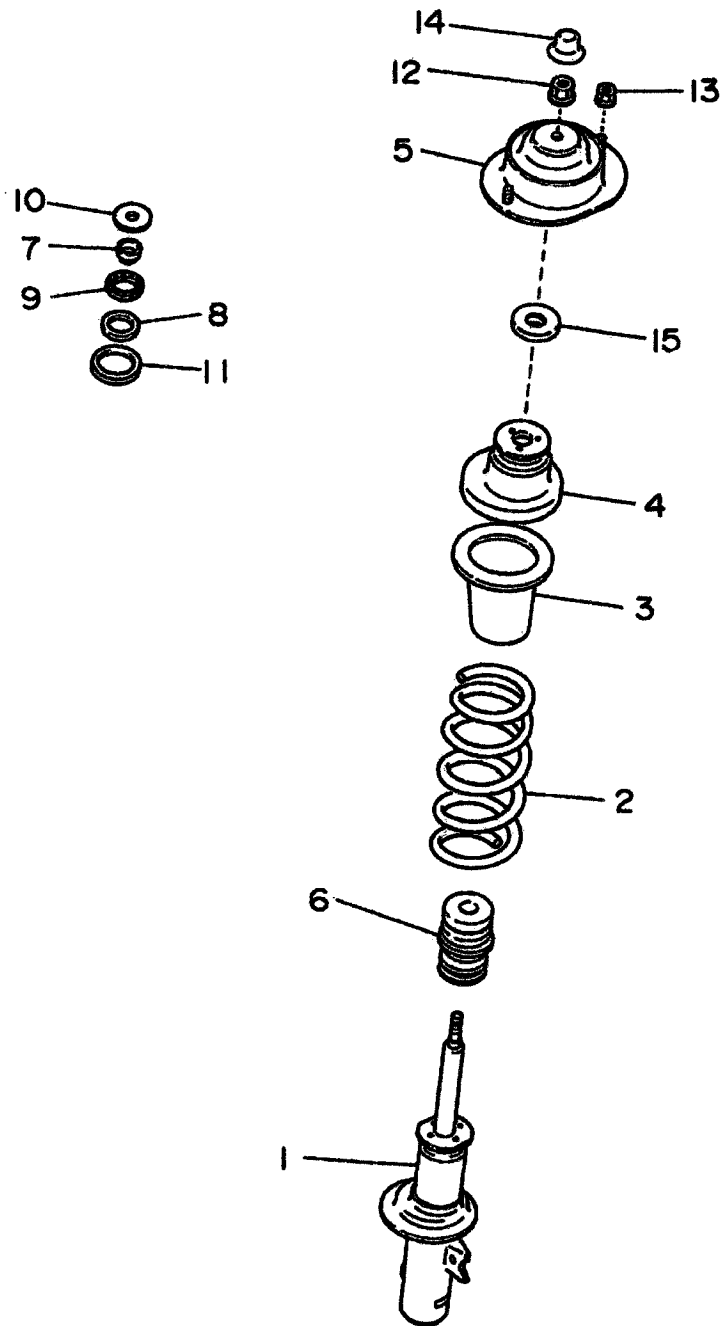

FRONT SUSPENSION

Item #	Part#	Part Name	Series					
			Truck		Try Van Dias		Panel Van	
			2W	4W	2W	4W	2W	4W
15	0321 10000	WASHER	4	4	4	4	4	4
16	0156 10452	BOLT	2	2	2	2	2	2
17	20021 TA020	SWAY BAR	1	1			1	1
	20021 TA030	SWAY BAR			1	1		
18	20022 TA020	BUSHING	2	2			2	2
	20022 TA030	BUSHING			2	2		
19	0115 08200	BOLT & WASHER	4	4	4	4	4	4
20	20025 TA010	CLAMP	2	2	2	2	2	2
21	20420 AA002	LINK	2	2	2	2	2	2
22	0166 10603	BOLT	2	2	2	2	2	2
23	20403 AA000	WASHER	2	2	2	2	2	2
24	0235 10006	SELF LOCK NUT	2	2	2	2	2	2
25	20540 AA120	FLANGE BOLT M8 GRADE	2	2	2	2	2	2
26	0235 08006	SELF LOCK NUT	2	2	2	2	2	2
27	20026 TA050	BRACKET						

FRONT STRUT ASSEMBLY