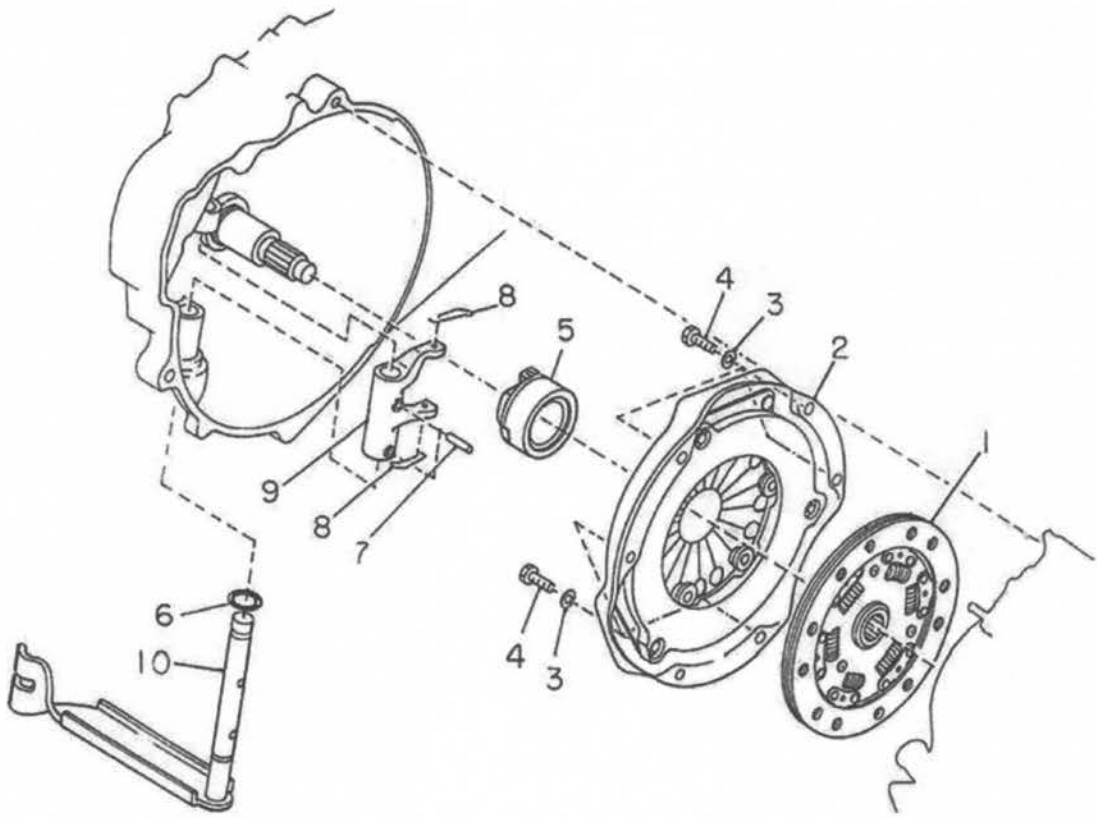

MT CLUTCH COMPONENTS

MT CLUTCH COMPONENTS

Item #	Part#	Part Name	Series					
			Truck		Try Van Dias		Panel Van	
			2W	4W	2W	4W	2W	4W
1	30100 KA271	CLUTCH DISK STD	1		1		1	
	30100 KA290	CLUTCH DISK 4WD & MSC	1	1	1	1		1
2	30210 KA130	PRESSURE PLATE	1		1		1	
	30210 KA140	PRESSURE PLATE		1		1		1
	30210 KA150	PRESSURE PLATE MSC & 4WD	1	1	1	1		1
3	0320 06000	WASHER	6	6	6	6	6	6
4	8001 06240	BOLT 6X18X18	6	6	6	6	6	6
5	30508 KA001	RELEASE BEARING	1	1	1	1	1	1
6	8069 13060	O RING 13.8X1.9	1	1	1	1	1	1
7	8046 06010	SPRING PIN	2	2	2	2	2	2
8	30535 KA001	SPRING CLIP	2	2	2	2	2	2
9	43161 5600	FORK	1	1	1	1	1	1
10	30530 KA070	LEVER: RELEASE	1	1	1	1	1	1