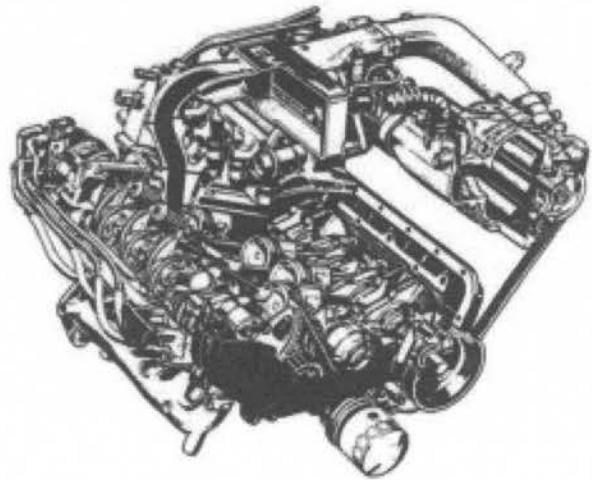

Engine Series

Specifications		
Series	EN07C (NA)	EN07Y (SC)
Cylinder	4	←
CAM	SOHC	←
Engine (cc)	658	←
Bore/Stroke (mm)	56.0×66.8	←
Compression	9.8	8.3
HP Rating (PS/rpm)	40/6,500	55/6,200
Torque (kg-m/rpm)	5.5/3,500	7.1/3,800
Fuel	Carburated	EFI
Ignition	STD	Crank Sensor ECU Controlled
Firing Order	# 1 - 3 - 4 - 2	←
Forced Induction	—	Super Charged

EN07Y