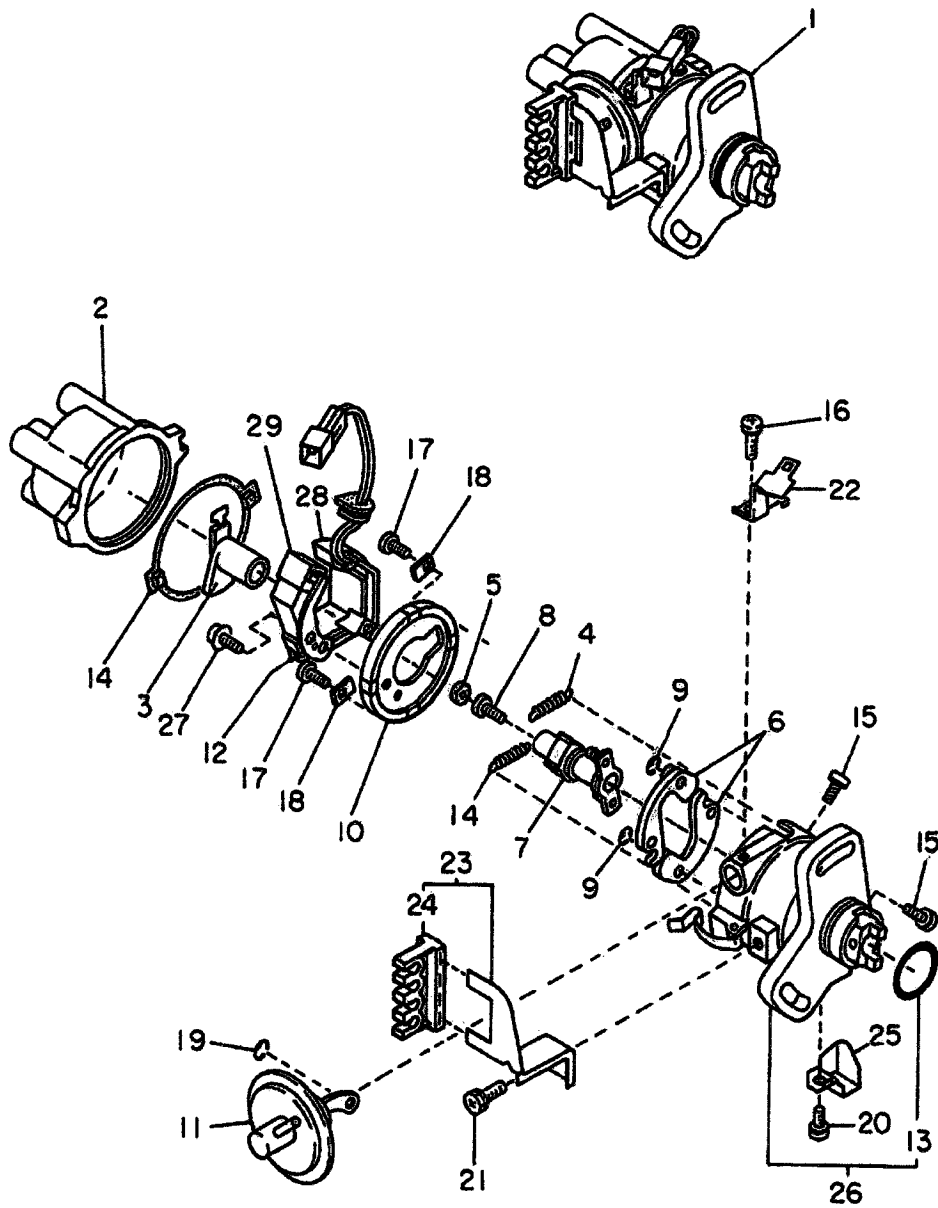

DISTRIBUTOR: ELECTRONIC 4WD (NIPPON DENSO)

NOTE: Sometimes used in 2WD as replacement units

DISTRIBUTOR: ELECTRONIC 4WD (NIPPON DENSO)

Item #	Part#	Part Name	Series					
			Truck		Try Van Dias		Panel Van	
			2W	4W	2W	4W	2W	4W
19	49184 5402	WASHER		1		1		1
20	39175 4302	SCREW		1		1		1
21	22196 KA020	BOLT		1		1		1
22	22185 KA120	STAY		1		1		1
23	22185 KA090	STAY		1		1		1
24	22472 KA080	SUPPORT		1		1		1
25	22153 KA030	COVER		1		1		1
26	22140 KA381	HOUSING		1		1		1
27	39158 4302	SCREW		2		2		2
28	22152 KA030	DUST COVER		1		1		1
29	49177 5452	DUST COVER		1		1		1