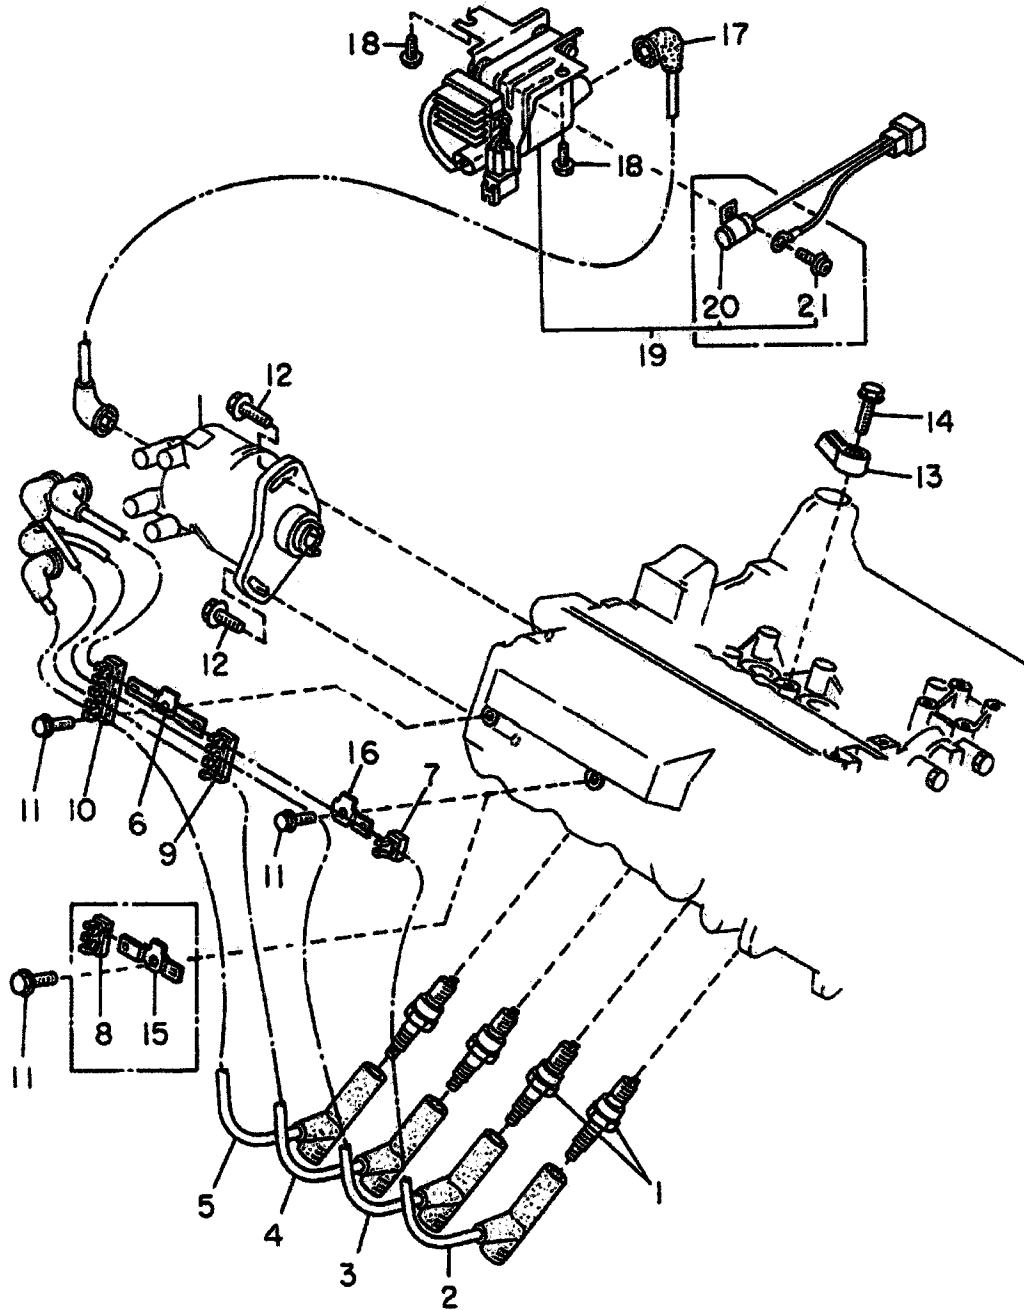

IGNITION SYSTEM: MSC SUPERCHARGED

IGNITION SYSTEM: MSC SUPERCHARGED

Item #	Part#	Part Name	Series					
			Truck		Try Van Dias		Panel Van	
			2W	4W	2W	4W	2W	4W
18	0100 08160	FLANGE BOLT	2	2	2	2	2	
19	22433 KA291	COIL	1	1	1	1	1	
20	86341 TA120	NOISE CONDENSOR	1	1	1	1		
21	22492 KA040	SCREW	1	1	1	1