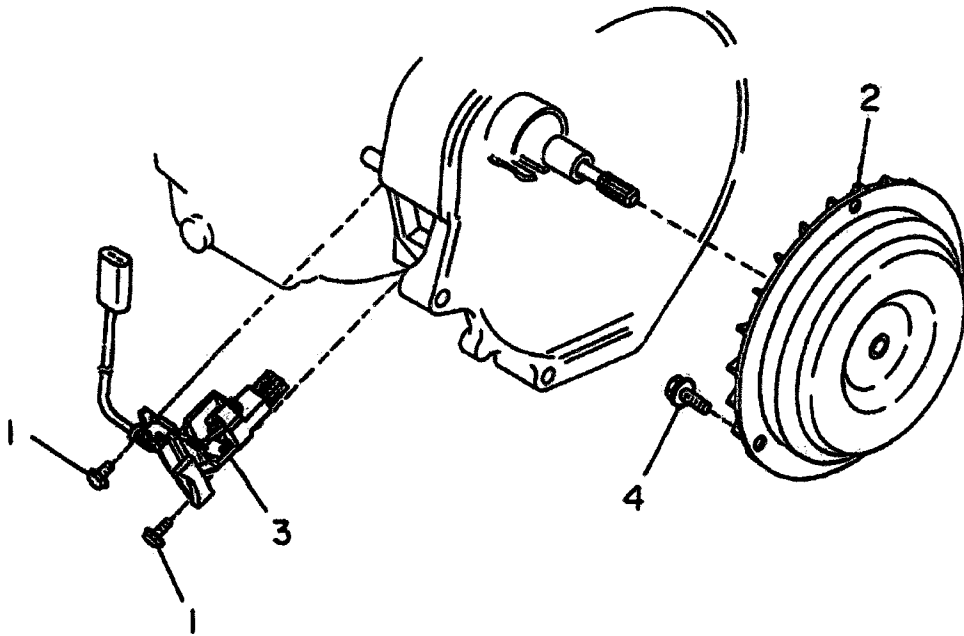

ECVT CLUTCH

ECVT CLUTCH

Item #	Part#	Part Name	Series					
			Truck		Try Van Dias		Panel Van	
			2W	4W	2W	4W	2W	4W
1	8007 06140	BOLT 6X12X12	2	2	2	2	2	2
2	30208 KA160	CLUTCH CONVERTER MSC	1	1	1	1	1	
	30208 KA220	CLUTCH CONVERTER NA	1		1		1	
3	30510 KA100	BOLT	1	1	1	1	1	
4	8082 08010	BOLT 8X24X24 MSC	3	3	3	3	3	
	8002 08640	BOLT 8X20X16	3		3		3