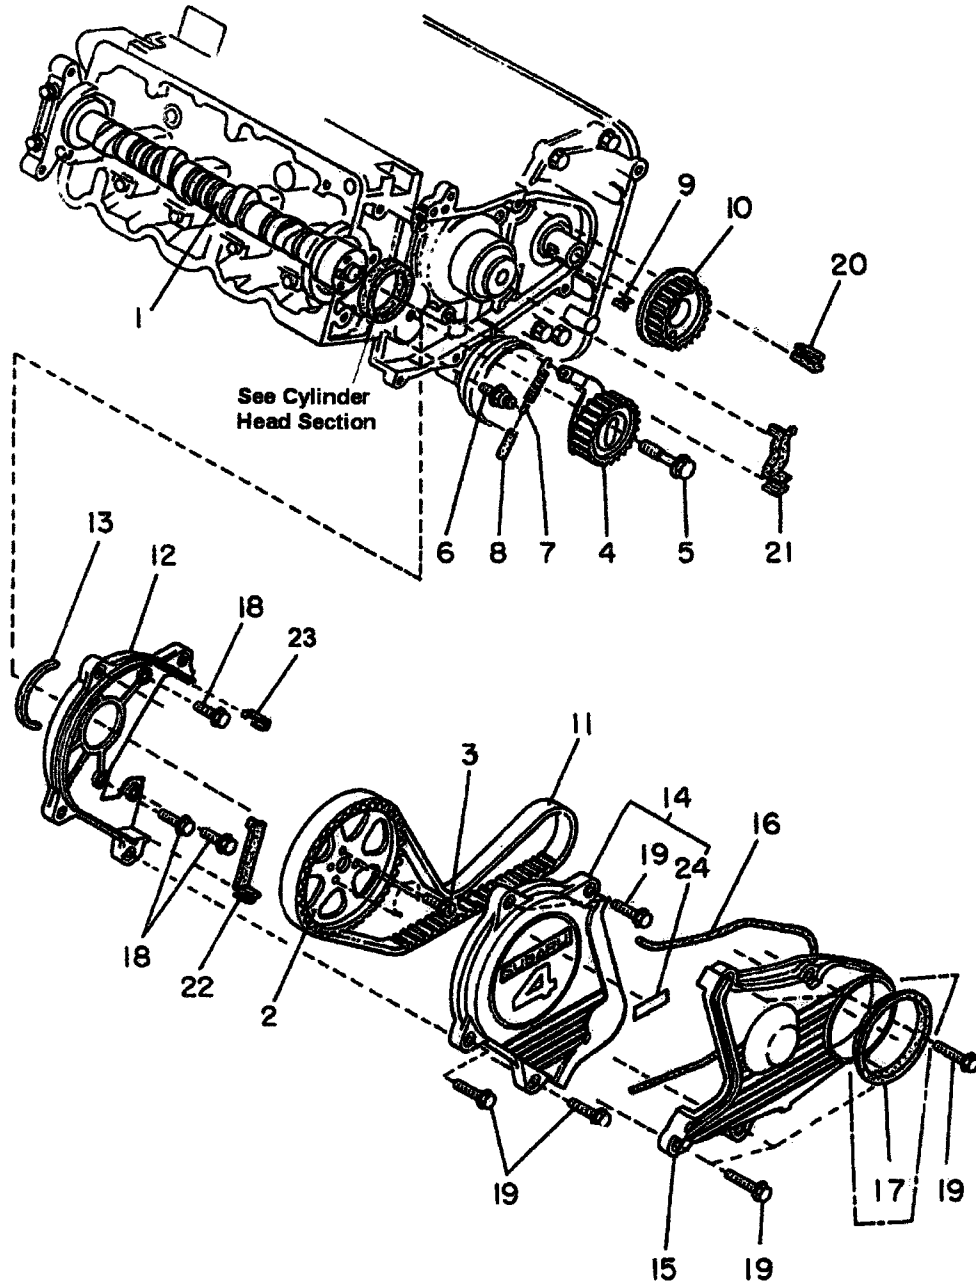

CAMSHAFT-TIMING BELT SYSTEM

CAMSHAFT-TIMING BELT SYSTEM

Item #	Part#	Part Name	Series					
			Truck		Try Van Dias		Panel Van	
			2W	4W	2W	4W	2W	4W
1	13015 KA280	CAMSHAFT NA-LPG	1	1	1	1	1	1
	13015 KA320	CAMSHAFT MSE	1	1	1	1	1	
2	13024 KA071	SPROKET	1	1	1	1	1	1
3	13199 KA001	BOLT	3	3	3	3	3	3
4	13070 KA071	TESIONER	1	1	1	1	1	1
5	8082 08040	BOLT 8X33X16	1	1	1	1	1	1
6	13076 KA020	BOLT: TENSIONER SPRING	1	1	1	1	1	1
7	13072 KA030	SPRING	1	1	1	1	1	1
8	13074 KA000	DAMPER	1	1	1	1	1	1
9	8045 04010	DRIFT KEY	1	1	1	1	1	1
10	13021 KA071	SPROCKET	1	1	1	1	1	1
11	13160 KA060	TIMING BELT+LABEL SET	1	1	1	1	1	1
12	13561 KA211	BELT COVER	1	1	1	1	1	1
13	13554 KA000	SEAL	1	1	1	1	1	1
14	13563 KA221	COVER NO#2	1	1	1	1	1	1
15	13589 KA091	COVER N#3	1	1	1	1	1	1
16	13597 KA030	SEAL	1	1	1	1	1	1