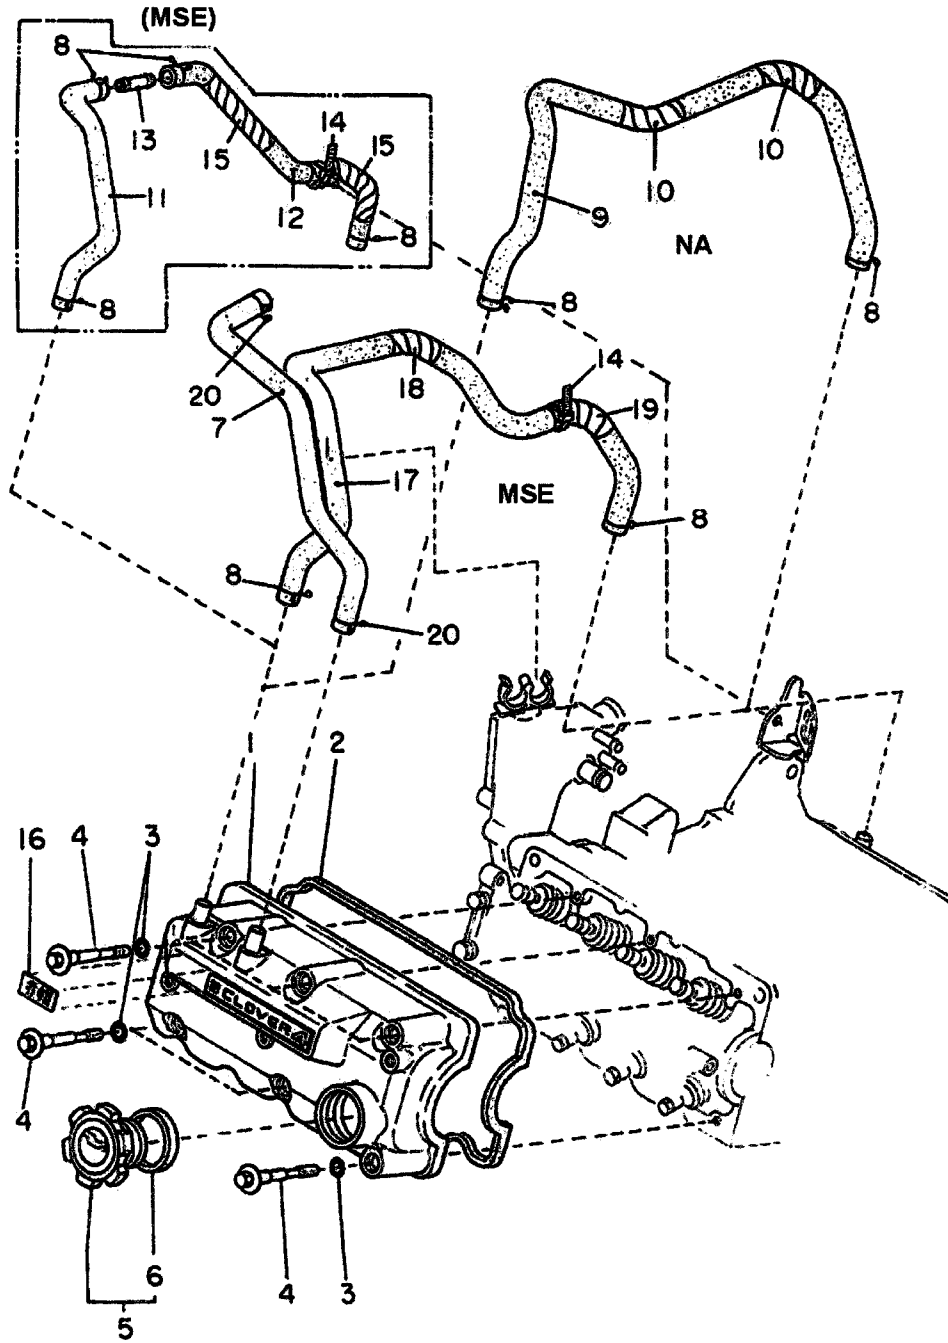

VALVE COVER & EVAP HOSE ROUTING

NA= Natural Aspirated

VALVE COVER & EVAP HOSE ROUTING

Item #	Part#	Part Name	Series					
			Truck		Try Van Dias		Panel Van	
			2W	4W	2W	4W	2W	4W
1	13285 KA173	VALVE COVER SP HD ORDER AKABO	1	1	1	1	1	1
	13285 KA173	VALVE COVER ALL	1	1	1	1	1	1
2	13294 KA100	GASKET	1	1	1	1	1	1
3	8069 11010	O RING 11.8X2	6	6	6	6	6	6
4	13268 KA110	BOLT	6	6	6	6	6	6
5	15255 KA100	CAP: FILL	1	1	1	1	1	1
6	8039 42020	GASKET	1	1	1	1	1	1
7	8075 12922	HOSE 12X19	1	1	1	1	1	1
8	8059 17040	HOSE CLAMP	4	4	4	4	2	2
9	8075 12832	HOSE 12X19	1	1	1	1	1	1
10	22328 KA110	PROTECTOR	2	2	2	2	2	2
11	8075 12932	HOSE 12X19 MSE	1	1	1	1		
12	8075 12942	HOSE 12X19 MSE	1	1	1	1		
13	11847 KA001	CONNECTOR MSE	1	1	1	1		
14	24226 KA140	CLIP MSE	1	1	1	1		
15	22328 KA081	PROTECTOR MSE	2	2	2	2		
16	13269 KA000	LABEL HD SP ORDER AKABO	1	1	1	1	1	1
17	8074 12012	HOSE 12X19 MSC	1	1	1	1