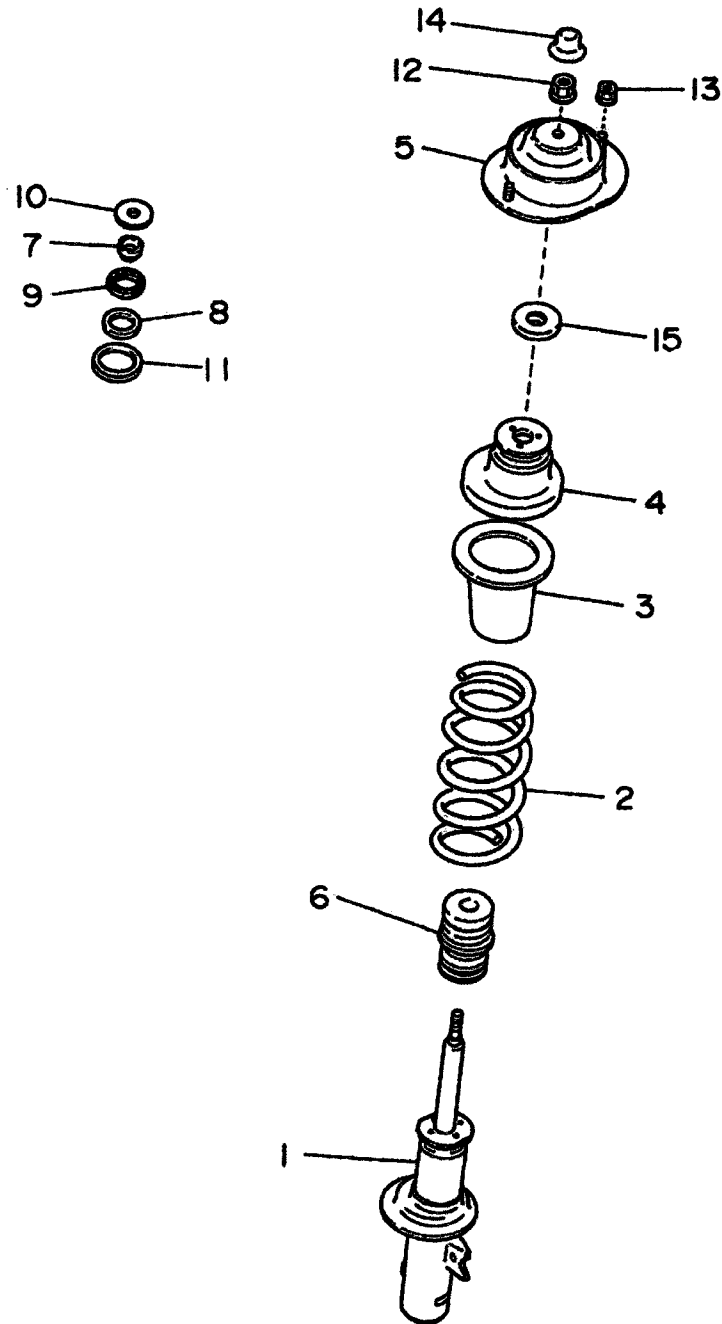

FRONT STRUT ASSEMBLY

FRONT STRUT ASSEMBLY

Item #	Part#	Part Name	Series					
			Truck		Try Van Dias		Panel Van	
			2W	4W	2W	4W	2W	4W
9	20352 KA000	BEARING			2	2		
	20352 TA001	BEARING	2	2			2	2
10	20331 TA030	UPPER SPACER	2	2			2	2
	20331 TA050	UPPER SPACER			2	2		
11	20339 TA000	OIL SEAL	2	2			2	2
	20339 TA010	OIL SEAL			2	2		
12	90234 0006	SELF LOCK NUT			2	2		
	90235 0007	SELF LOCK NUT	2	2			2	2
13	0235 10000	SELF LOCK NUT	4	4	4	4	4	4
14	20334 TA000	CAP	2	2	2	2	2	2
15	20352 TA010	THRUST BEARING	2	2			2	2
	20352 TA020	THRUST BEARING			2	2