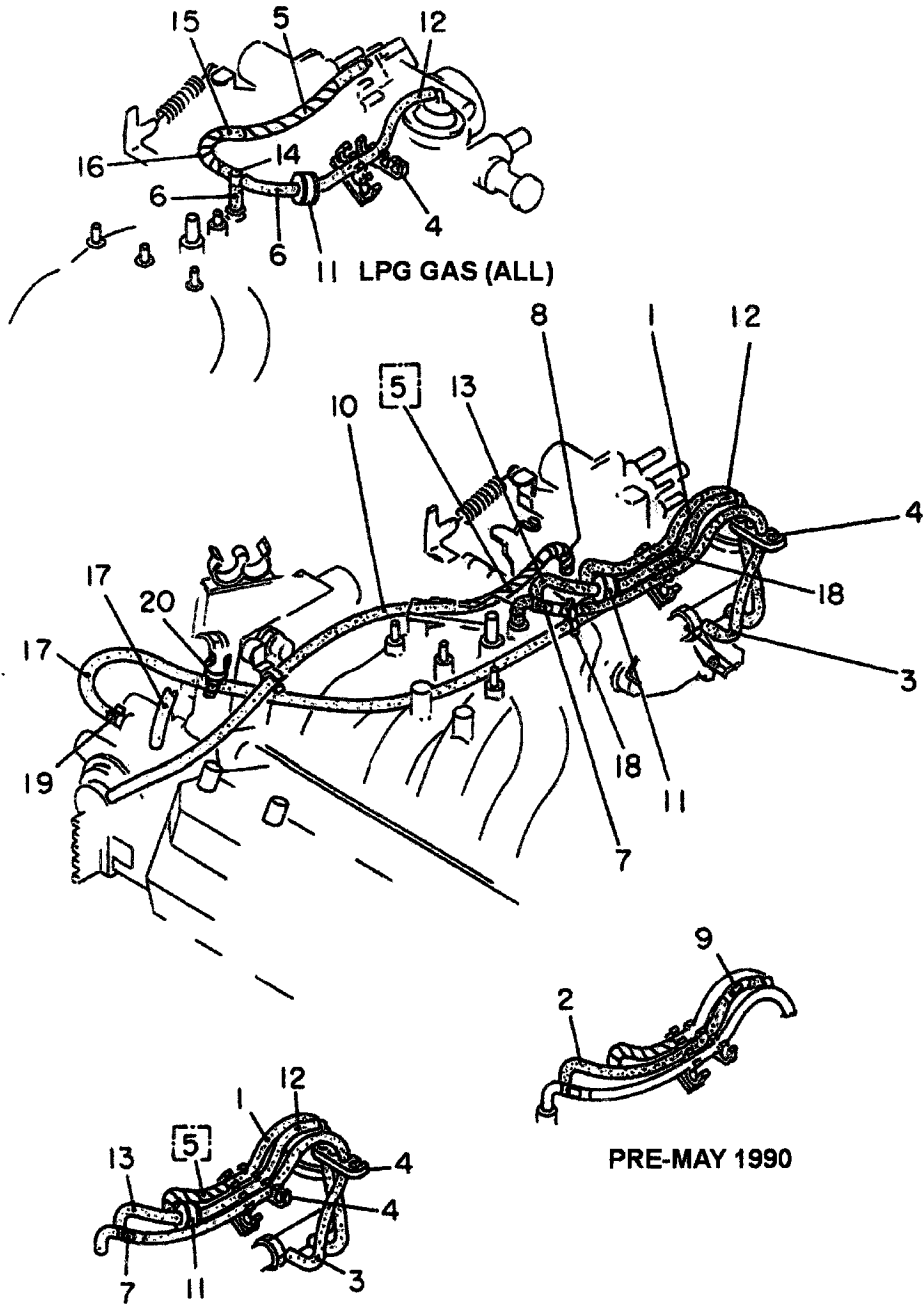

EMISSION HOSE: GASOLINE & LPG GAS

PRE-MAY 1990

MAY 1990-APRIL 1996

EMISSION HOSE: GASOLINE & LPG GAS

Item #	Part#	Part Name	Series					
			Truck		Try Van Dias		Panel Van	
			2W	4W	2W	4W	2W	4W
1	8075 03752	HOSE 3.5X7.5	1	1	1	1	1	1
2	807503661	HOSE 3.5X7.5X30	1	1	1	1	1	1
3	8075 03762	HOSE 3.5X7.5	1	1	1	1	1	1
4	24234 KA230	CLIP	2	2	2	2	2	2
5	22328 KA120	HOSE PROTECTOR	2	2	2	2	2	2
6	8075 03380	HOSE 3.5X7.5X30 LPG	2	2		2		
7	22326 AA280	ORRIFICE 1.5	1	1	1	1	1	1
8	22328 KA130	PROTECTOR COVER	1	1	1	1	1	1
9	42562 0300	ORIFFICE 1.4	1	1	1	1	1	1
10	8075 03621	HOSE3.5X7.5	1	1	1	1	1	1
11	14958 KA080	VALVE: VACUUM DELAY	1	1	1	1	1	1
12	8075 03760	HOSE 3.5X7.5X15	1	1	1	1	1	1
13	8075 03600	HOSE 3.5X7.5	1	1	1	1	1	1
14	22315 AA010	CONNECTOR LPG	1	1			1	
15	8075 03540	HOSE 3.5X7.5 LPG	1	1			1	
16	2238 KA130	PROTECTOR LPG	1	1			1	
17	8075 07170	HOSE 7.5X12X520	1		1		1	
	8075 07251	HOSE 7X12X60X660		1		1		1