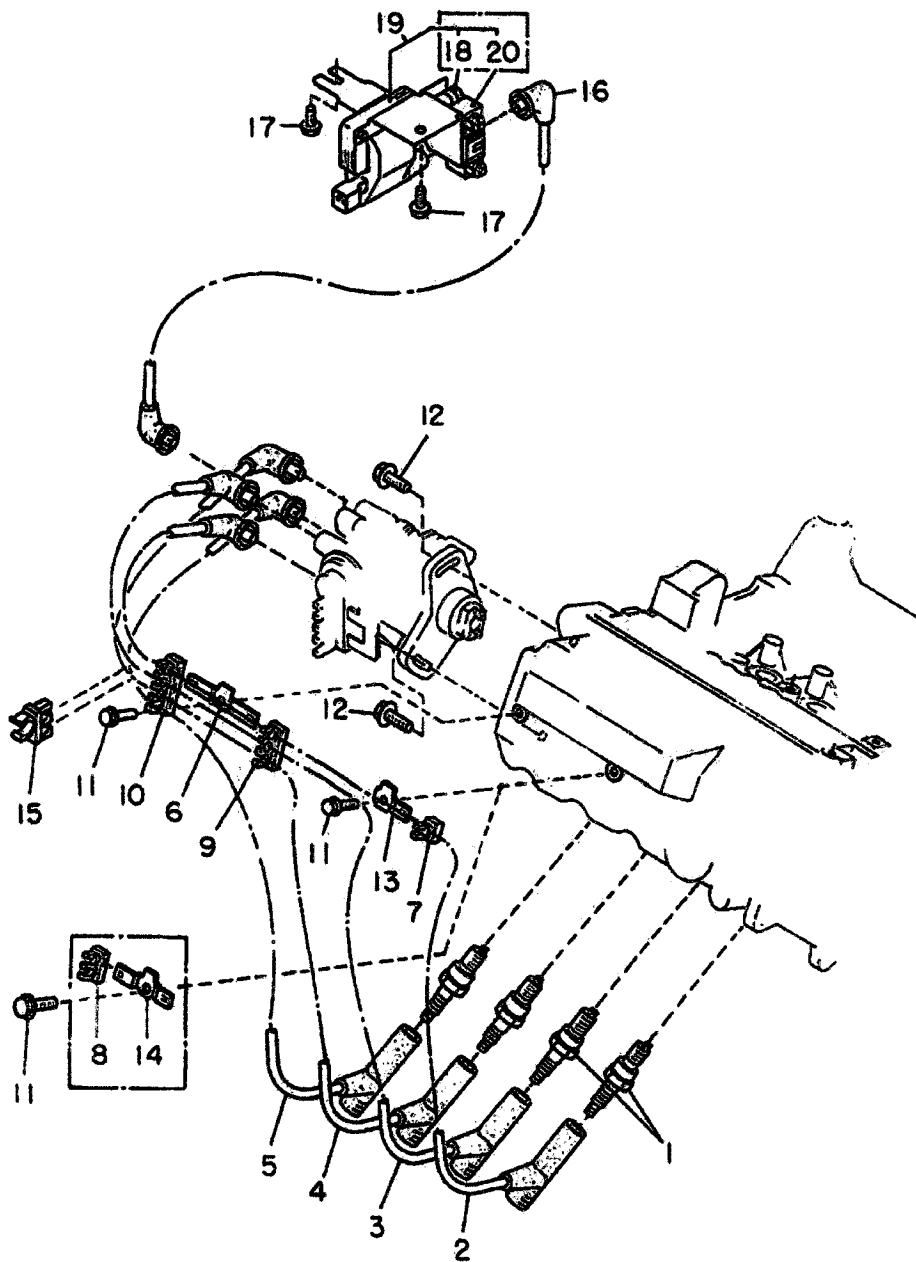

IGNITION SYSTEM: CARBURETED

IGNITION SYSTEM: CARBURETED

Item #	Part#	Part Name	Series					
			Truck		Try Van Dias		Panel Van	
			2W	4W	2W	4W	2W	4W
1	22401 AA310	SPARK PLUG NGK: BKR6E-11	4	4	4	4	4	4
2	22451 KA191	CABLE #1	1	1	1	1	1	1
3	22452 KA201	CABLE #2	1	1	1	1	1	1
4	22453 KA121	CABLE #3	1	1	1	1	1	1
5	224454 KA031	CABLE #4	1	1	1	1	1	1
6	22473 KA301	STAY	1	1	1	1	1	1
7	22472 KA050	SUPPORT	1	1	1	1	1	1
8	22472 KA060	SUPPORT	1	1	1	1	1	1
9	22472 KA070	SUPPORT	1	1	1	1	1	1
10	22472 KA080	SUPPORT	1	1	1	1	1	1
11	8002 06570	BOLT 6X12X12	2	2	2	2	2	2
12	8005 06570	BOLT & WASHER	2	2	2	2	2	2
13	224473 KA380	STAY	1	1	1	1	1	1
14	22473 KA301	STAY	1	1	1	1	1	1
15	24228 KA040	CLIP	1	1	1	1	1	1
16	22450 KA104	COIL WIRE			1	1		
	22450 KA165	COIL WIRE	1	1			1	1
17	0100 08160	FLANGE BOLT	2	2	2	2	2	2