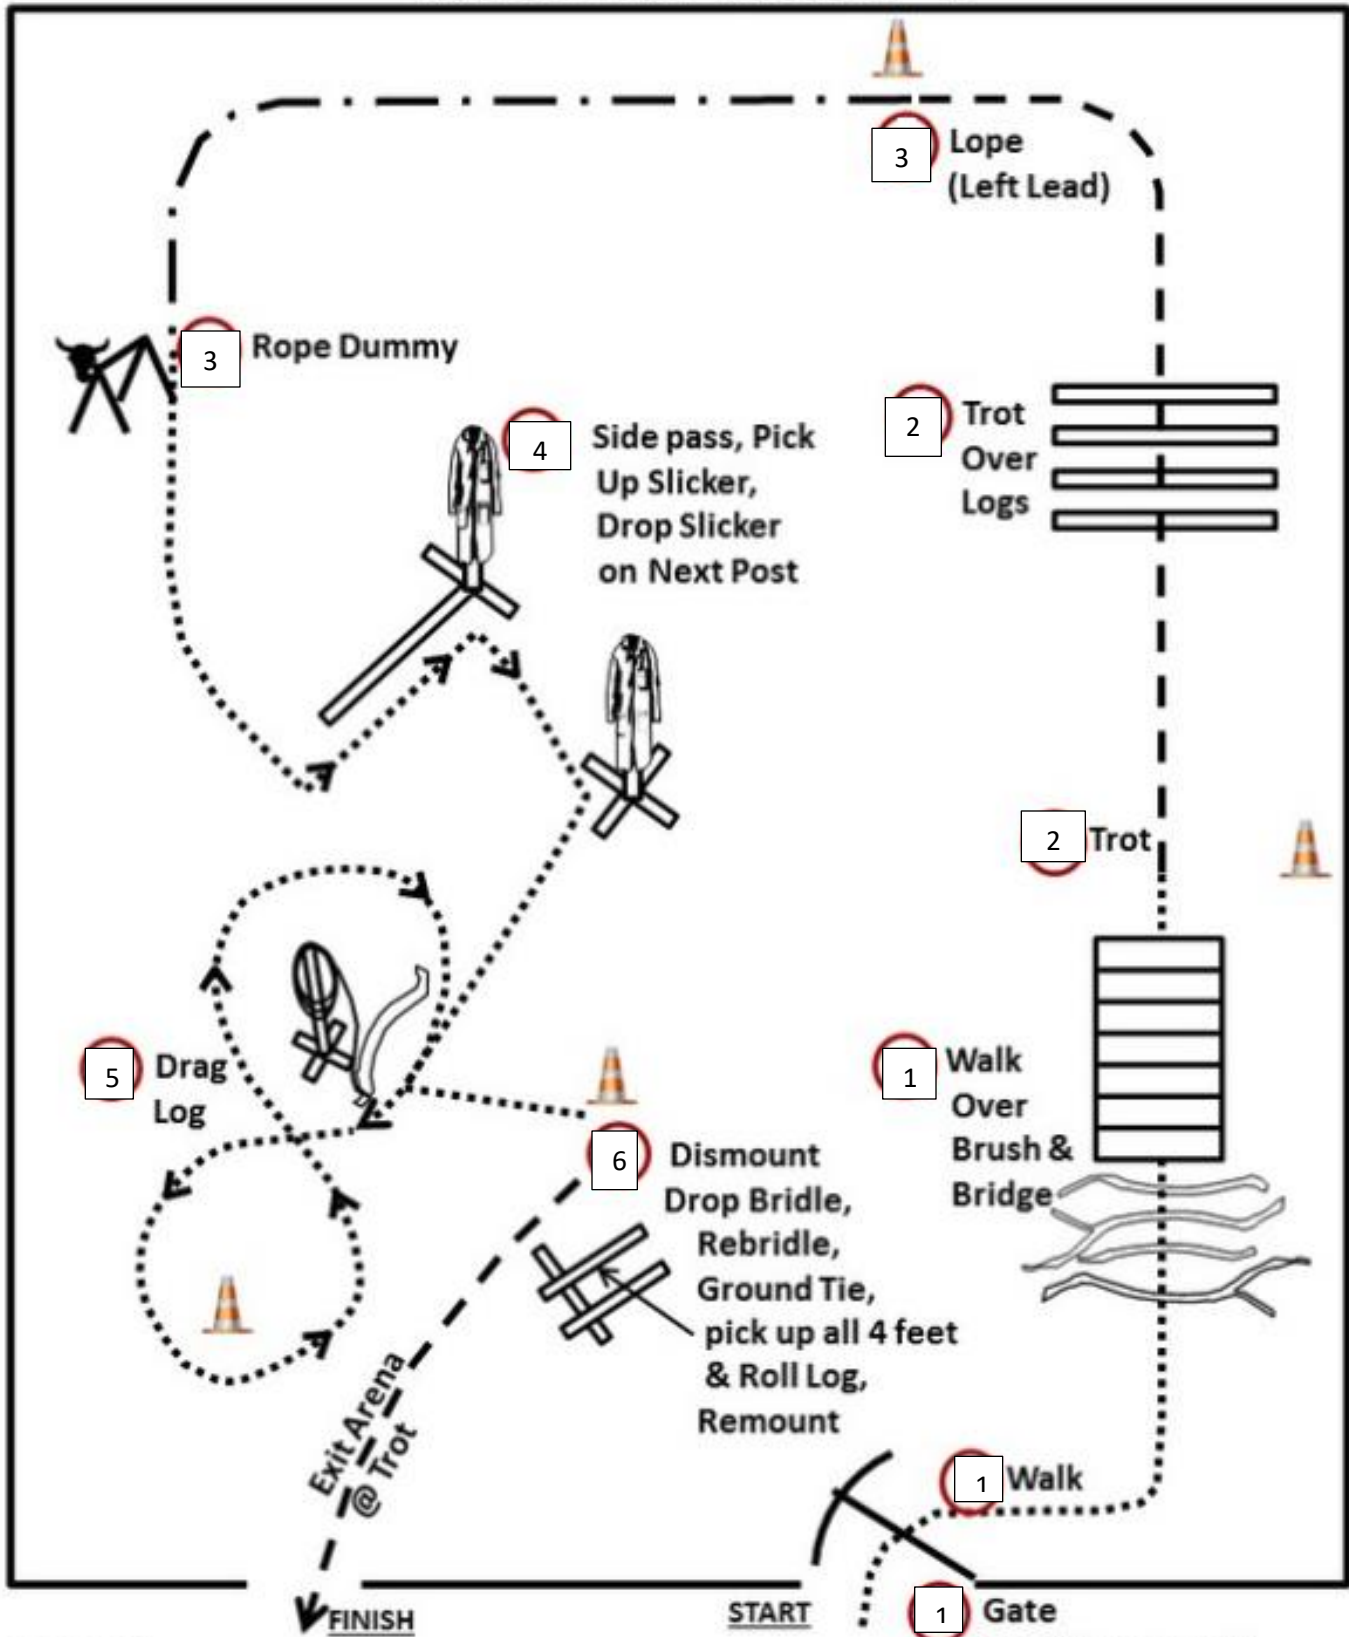

Ranch Trail Pattern -1

Legend

.....	Walk		Cone
-----	Trot	---	Lope

Jr Youth will not drop bridle, and only pick up front feet.