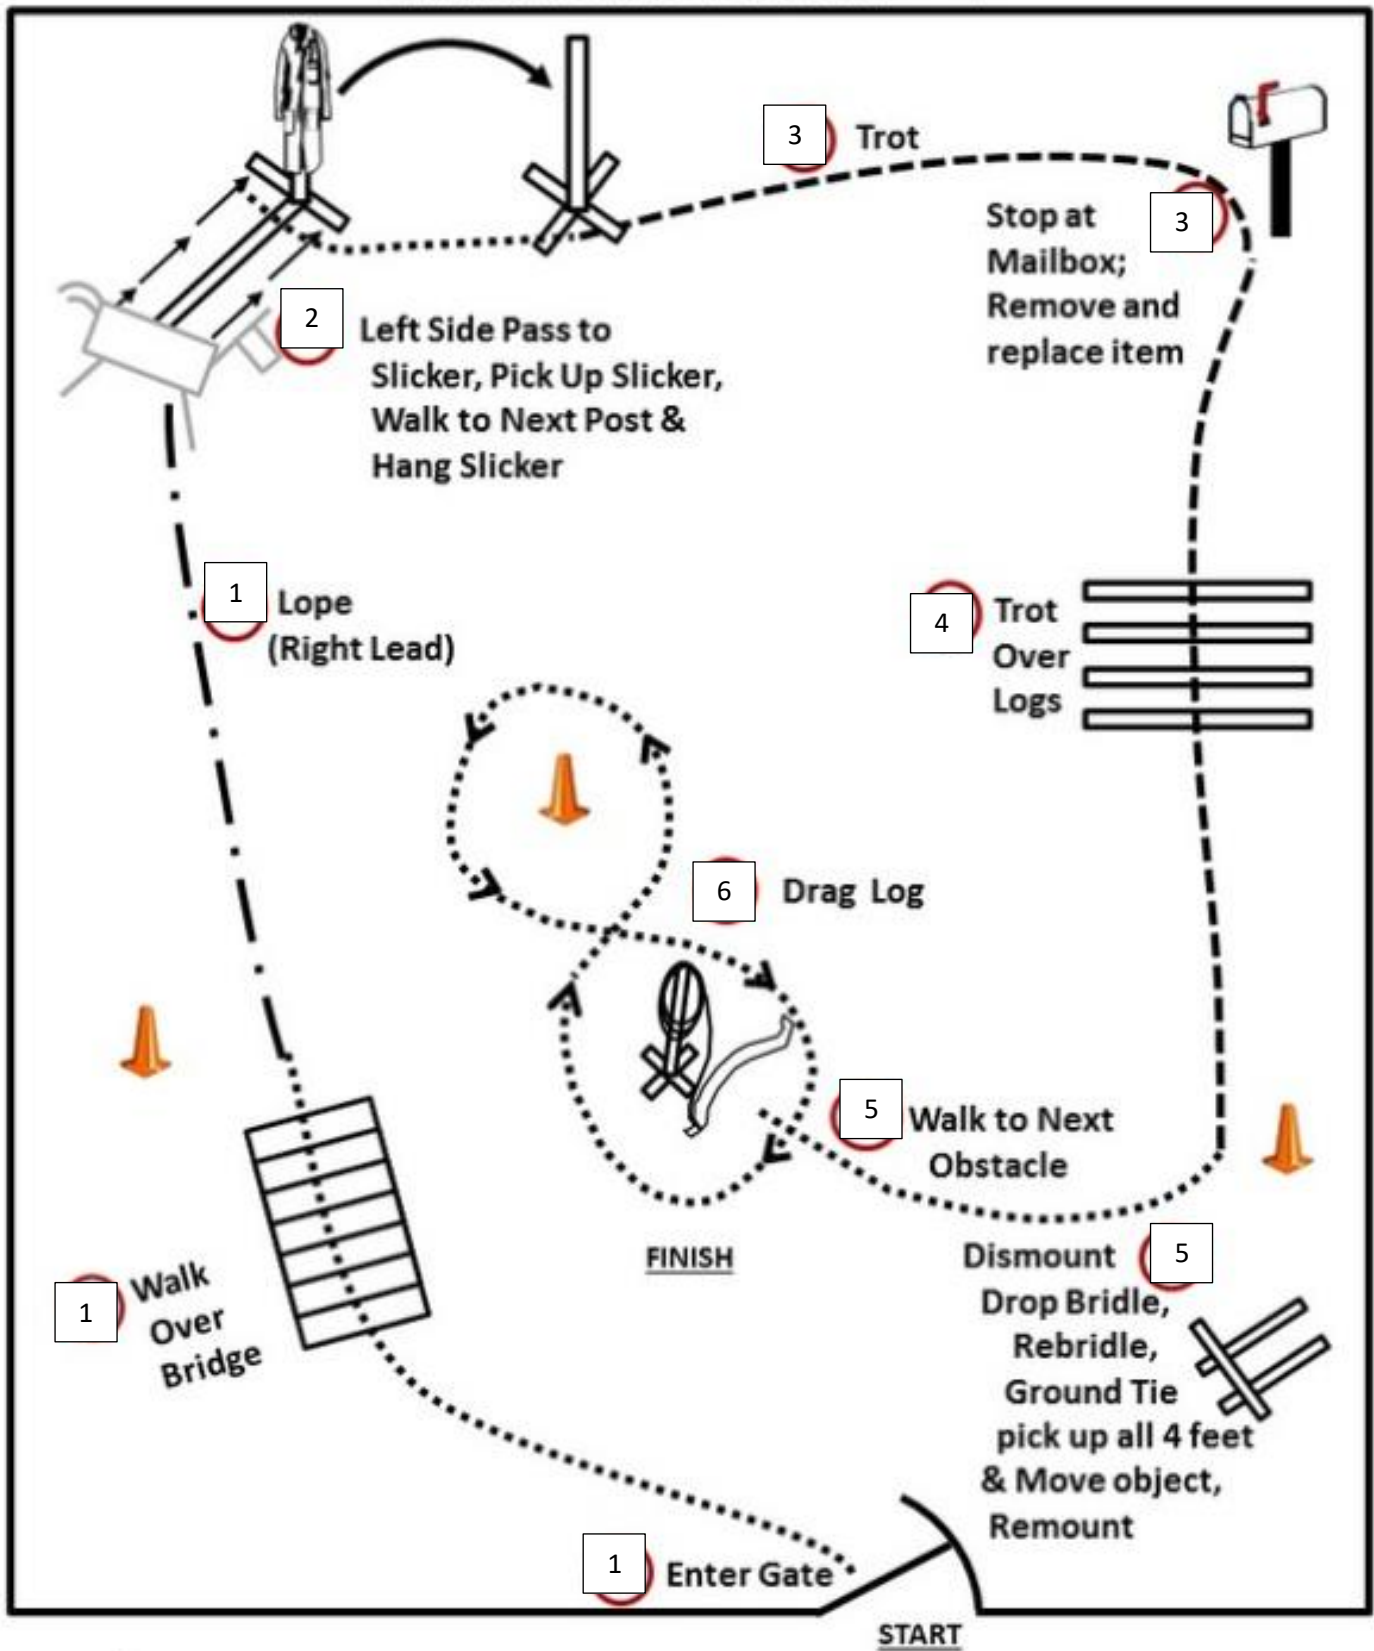

Ranch Trail Pattern – 4

Legend

.....	Walk	Back		Cone
---	Trot	- . - . - .	Lope		

Jr Youth will not drop bridle, and only pick up front feet.