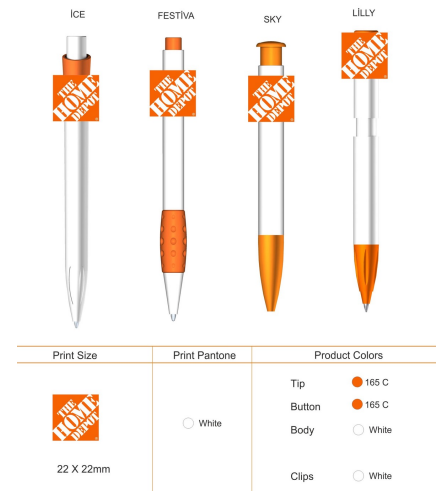

If you need a Large area to print look no further. Our Large Square, Rectangle clip pens are great for brand awareness. Imprint: Price is including 1C on barrel or clip. Unit Pricing is based on (C). Antibacterial is Optional ($0.05G) : Perfect for high traffic areas such as malls, doctors' offices, retail stores or any office where guests visit, the Antibacterial Pen is a great way to keep your visitors healthy while reemphasizing your brand. This retractable style custom pen features an anti-bacterial and a Large clip upon which you can prominently showcase your brand's name and logo. A commonly shared office item, pens have the propensity to unintentionally spread germs through frequent contact. The innovative Antibacterial Pen helps to prevent this spread by including an anti-bacterial additive in its grip that lasts throughout the pen's lifetime, preventing harmful exposure. Imprint: Price is including 1C on barrel or clip. Clip Sizes: Square 30 mm x 30 mm or Rectangle 20 mmx40 mm and round 27 mm dia. Recyclable Additional Color Imprint: $0.05 (G) per color/location. Blue Ink-Non-Toxic Slim Ball Pen Refill-California Prop 65 Compliant. Free PMS Match for over 5K. Production Time: 3 weeks. Packaging: Standard Single Poly Bag. Custom Packaging is Available with extra charge. Packing Carton Box:16.5"x12.60"x14.7"- Weight :22 lbs. Additional Info: Free Virtual / Random Sample Available .FOB TX 75072

Quantity	1,000	2,500	5,000	10,000
Model ICE 2008	$0.99	$0.89	$0.79	$0.69
Model SKY 1001	$0.99	$0.89	$0.79	$0.69
Setup	$40.00g	$40.00g	$40.00g	$40.00g