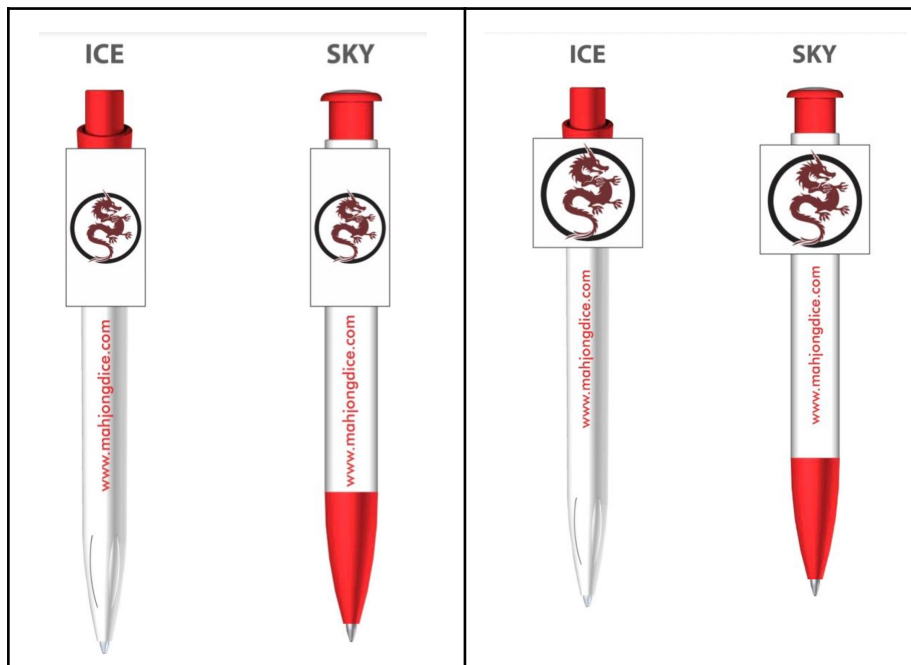

LARGE PRINTING AREA CLIP PENS- Antimicrobial

If you need a Large area to print look no further. Our Large Square, Rectangle clip pens are great for brand awareness. Imprint: Price is including 1C on barrel or clip. Unit Pricing is based on (C). Antibacterial is Optional (\$0.05G) : Perfect for high traffic areas such as malls, doctors' offices, retail stores or any office where guests visit, the Antibacterial Pen is a great way to keep your visitors healthy while reemphasizing your brand. This retractable style custom pen features an anti-bacterial and a Large clip upon which you can prominently showcase your brand's name and logo. A commonly shared office item, pens have the propensity to unintentionally spread germs through frequent contact. The innovative Antibacterial Pen helps to prevent this spread by including an anti-bacterial additive in its grip that lasts throughout the pen's lifetime, preventing harmful exposure. Imprint: Price is including 1C on barrel or clip. Clip Sizes: Square 30 mm x 30 mm or Rectangle 20 mmx40 mm and round 27 mm dia. Recyclable Additional Color Imprint: \$0.05 (G) per color/location. Blue Ink-Non-Toxic Slim Ball Pen Refill-California Prop 65 Compliant. Free PMS Match for over 5K. Production Time: 3 weeks. Packaging: Standard Single Poly Bag. Custom Packaging is Available with extra charge. Packing Carton Box:16.5"x12.60"x14.7"- Weight :22 lbs. Additional Info: Free Virtual / Random Sample Available .FOB TX 75072