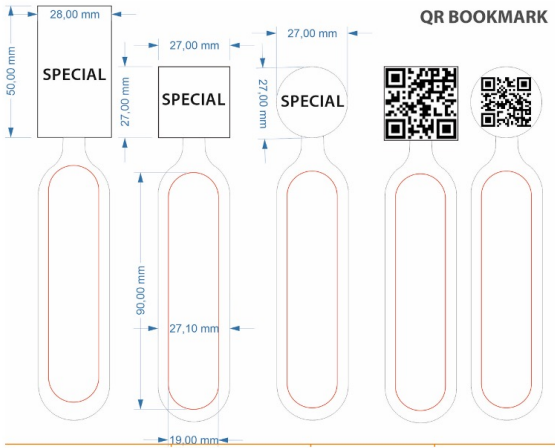

Recyclable QR Scanning Products

QR Bookmarks