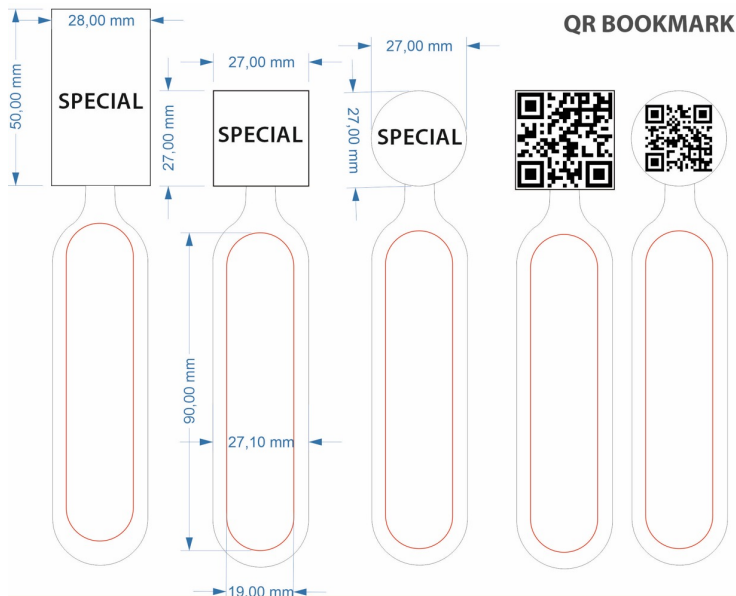

Recyclable Plastic Bookmarks

CUSTOM BOOKMARKS: Price is including offset sticker decoration on bookmark.

Logo Imprint MOQ 500 pcs. Recyclable Material. Full color imprint: $0.06 (G)

Flat. Light. Mailable. Remind your customers that you're thinking of them.

Standard Shapes: Square 1.5"x1.5", Round 1.5", Hand.

Custom Shapes MOQ : 1000 pcs . Tooling Charge $400.00g

Epoxy Dome is optional please ask for pricing.

Cross Bookmarks: Great for churches, church stores or events. Price is based on full color sticker decoration on bookmark.

Black or White. Please check for other colors. Production Time: 3 weeks. Packaging: Standard Single Poly Bag. Custom

Packaging is Available with extra charge. Packing Carton Box:16.5"x12.60"x14.7"- Weight :22 lbs. Additional Info: Free Virtual

.FOB TX 75072

Quantity	144	288	500	1,000	2,500	5,000
Plastic Bookmarks	$1.99	$1.50	$1.20	$1.09	$0.99	$0.89
Cross Bookmarks	$1.99	$1.50	$1.30	$1.09	$0.99	$0.89
Setup	40.00g	40.00g	$40.00g	$40.00g	$40.00g	$40.00g