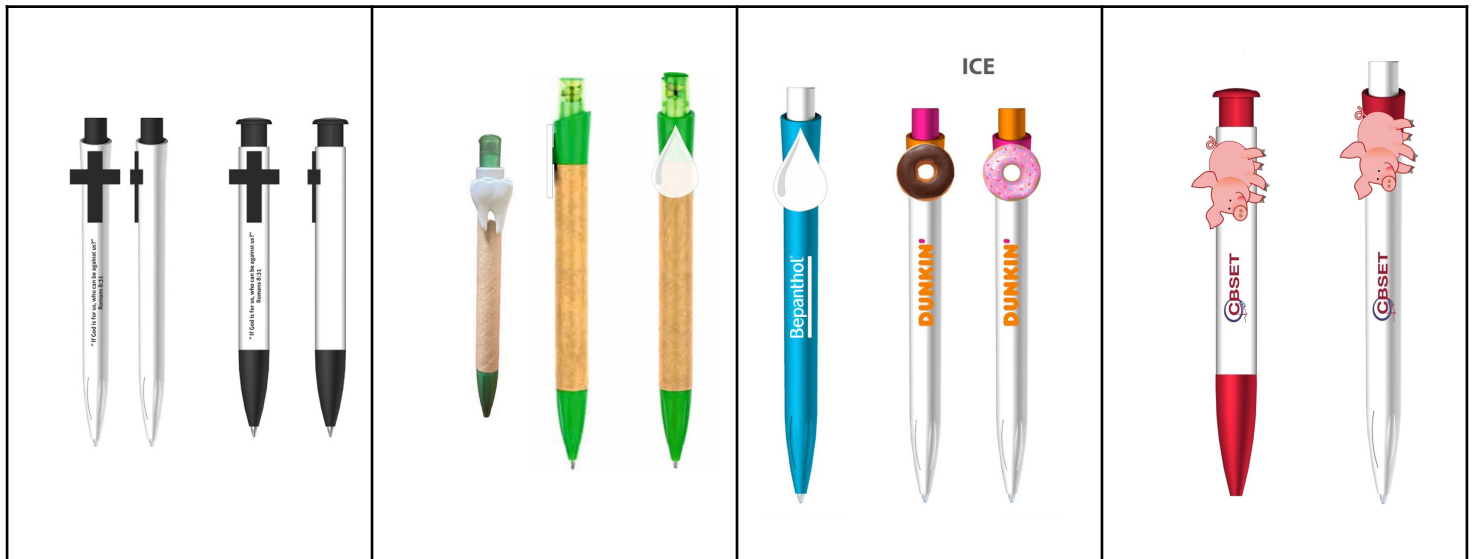

Pen to Keep Series

Donut Clip Pens: Great for kids, events, festivals , fun environment. Price is including 1 color logo on barrel and full color logo on clip **Drop Clip Pens:** Designed for Water companies and Eye medication products. **Cross Clip Pens:** Designed for Churches and religious institutions. Price is including 1 color logo on barrel. Nontoxic blue ink. **Pig Clip Pens:** Designed for kids and pig logo related businesses. Great For Banks. **Tooth Clip Pens:** Designed for Dental Services and Products .

Pricing is based on C Price is including 1 color logo on barrel. Full color logo on clip. Blue Ink-Non-Toxic Slim Ball Pen Refill-California Prop 65 Compliant. Free PMS Match for over 5K. Production Time: 3 weeks. Packaging: Standard Single Poly Bag. Custom Packaging is Available with extra charge. Packing Carton Box:16.5"x12.60"X14.7"- Weight :22 lbs. Additional Info: Free Virtual .FOB TX 75072

Quantity	1,500	2,500	5,000
Tree Clip Pens Plastic	$1.09	$0.99	$0.79
Setup	$40.00g	$40.00g	$40.00g