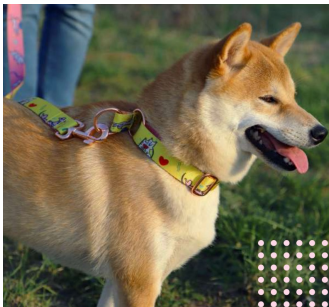

4C

1 DIGITAL PRINTING

2 OFFSET PRINTING

PET ACCESSORIES

DOG BANDANNA : The bandana has a tunnel for a snap collar to go through it, which makes it very easy to quickly remove and replace. This bandana personalized with the name of your lovely little friend, or any other pattern, can be the perfect gift for your pet. The selected design can be replicated also on such products as leashes, collars, or harnesses, creating a consistent collection in your pet's wardrobe.