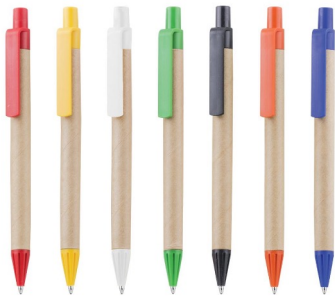

ECO FRIENDLY!

Recyclable Paper Pen. Made of 50% Recyclable Paper.

Price is based on neutral color. Please check with other colors like blue, green, yellow, orange, red.

Cork Pens: Eco friendly ballpoint pen made of 80% natural cork and 20% paper, while the rest of the remaining base is made with 30% recycled wheat husk, making this an excellent choice for any natural or organic brands, earth-friendly themed promotions or events. The cork barrel is a nice feel for a pleasing soft grip. Very comfortable and smooth writing experience.

Eco Friendly Pen Highlighter: This eco-friendly pen/highlighter is made with a recycled paper barrel with wooden clip. Features chisel tip highlighter and fade resistant ink. Natural colored barrel with green, red, orange, blue, or black trim, all with yellow highlighter. Price includes 1-color imprint on 1-location.

Budget Friendly Eco Pens: Price is including 1C on barrel in black. Custom PMS is optional for 2008ECO. Additional Barrel Printing : $0.05 (G) per color/location

Custom Topper Pencils: Price is based on existing shapes. New shapes are subject to tooling charge $250.00g . New Shape Production Time: 3 weeks. Additional Info: Custom Kraft Sleeve MOQ: 2500 Production Time: 3-4 weeks Packing Carton Box:16.5"x12.60"X14.7"- Weight :22 lbs.1000pcs. Fob TX 75072

EcoB100

Quantity	2,500	5,000	10,000
RP100	$0.79	$0.69	$0.59
Cork Pens-Corkw100	$0.89	$0.79	$0.69
Eco B100-2008 Eco	$0.79	$0.69	$0.59
Custom Topper Pencils	$0.89	$0.79	$0.69
Setup	$40.00g	$40.00g	$40.00g