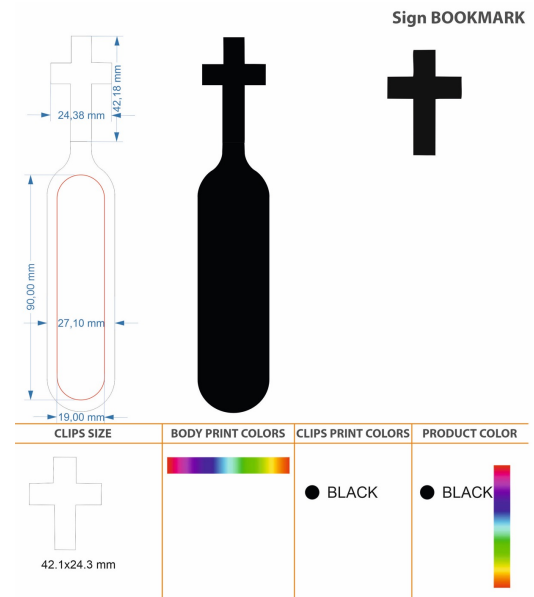

Recyclable Plastic Bookmarks

CUSTOM BOOKMARKS: Price is including offset sticker decoration on bookmark.

Logo Imprint MOQ 500 pcs. Recyclable Material. Full color imprint: $0.06 (G)

Flat. Light. Mailable. Remind your customers that you're thinking of them.

Standard Shapes: Square 1.5"x1.5", Round 1.5", Hand.

Custom Shapes MOQ : 1000 pcs . Tooling Charge $400.00g

Epoxy Dome is optional please ask for pricing.

Cross Bookmarks: Great for churches, church stores or events. Price is based on full color sticker decoration on bookmark.

Black or White. Please check for other colors. Production Time: 3 weeks. Packaging: Standard Single Poly Bag. Custom

Packaging is Available with extra charge. Packing Carton Box:16.5"x12.60"x14.7"- Weight :22 lbs. Additional Info: Free Virtual

.FOB TX 75072

Quantity	144	288	500	1,000	2,500	5,000
Plastic Bookmarks	$1.99	$1.50	$1.20	$1.09	$0.99	$0.89
Cross Bookmarks	$1.99	$1.50	$1.30	$1.09	$0.99	$0.89
Setup	40.00g	40.00g	$40.00g	$40.00g	$40.00g	$40.00g