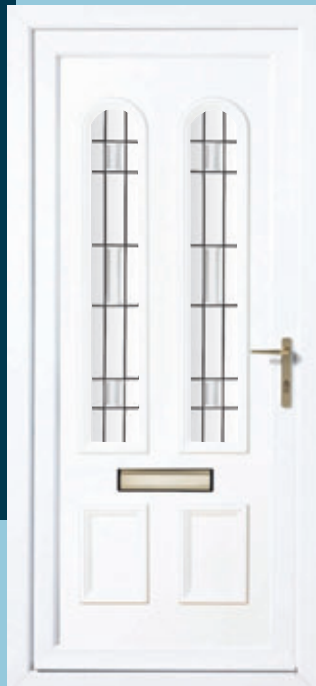

## By Invitation

All panels available as inverted. All panels available in Euro size.  
\* See page 21 for glass colour options

Red Flare

Eton 2 - Mackintosh Motif ■

Eton 2 - Quartz ■

Eton 2 - Blue Riband ■ ■