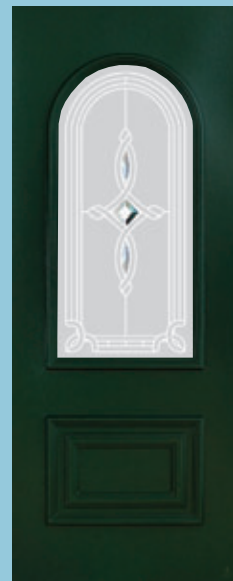

Chichester - Green