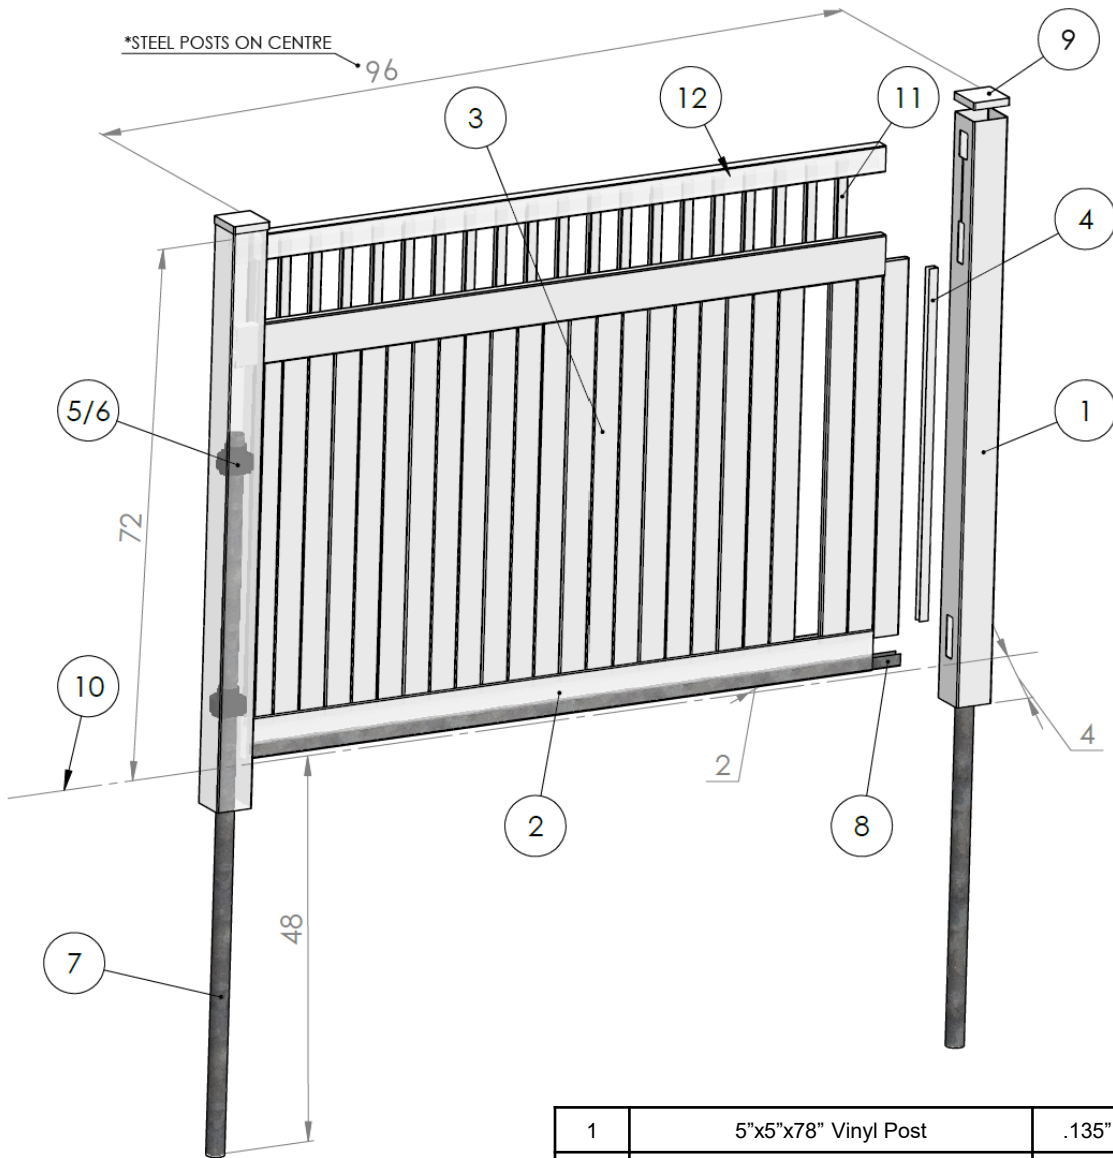

1	5"x5"x66" Vinyl Post	.135" Thickness
2	1-1/2"x5-1/2"x94" Vinyl Rail	.080" Thickness
3	.875"x(6"or11.3")x62-1/4" Vinyl Panel	.045" Thickness
4	7/8"x35" U-Channel	.060" Thickness
5/6	5"x2-3/8" Post Collar Adapter	HDPE
7	2-3/8"x8' Galvanized Steel Post	SS15 or SK40
8	94" Metal Insert	Bottom Rail
9	5"x5" Vinyl Cap	Pyramid (Options Available)
10	Ground Level	-----
11	7/8"x1-1/2"x10" Vinyl Picket	.080" Thickness
12	2"x3-1/2"x94" Vinyl Rail	.120" Thickness

Description
5' Privacy Profile (Picket Accent)

Revised:
02/01/2020

SKU: .

Notes:
All parts shown are property of
C.A.F Inc

Scale:
NTS

CAF
CENTRAL ALBERTA FENCING INC
VINYL • WOOD • ORNAMENTAL • EST. 2009

Central Alberta Fencing inc.
(403) 986-5484 Red Deer
(403) 354-5484 Calgary
info@centralalbertafencing.ca
www.centralalbertafencing.ca

1	5"x5"x78" Vinyl Post	.135" Thickness
2	1-1/2"x5-1/2"x94" Vinyl Rail	.080" Thickness
3	.875"x(6"or11.3")x62-1/4" Vinyl Panel	.045" Thickness
4	7/8"x47" U-Channel	.060" Thickness
5/6	5"x2-3/8" Post Collar Adapter	HDPE
7	2-3/8"x8' Galvanized Steel Post	SS15 or SK40
8	94" Metal Insert	Bottom Rail
9	5"x5" Vinyl Cap	Pyramid (Options Available)
10	Ground Level	-----
11	7/8"x1-1/2"x10" Vinyl Picket	.080" Thickness
12	2"x3-1/2"x94" Vinyl Rail	.120" Thickness

Description
6' Privacy Profile (Picket Accent)

Revised:
02/01/2020

SKU: .

Notes:
All parts shown are property of
C.A.F Inc

Scale:
NTS

CAF
CENTRAL ALBERTA FENCING INC
VINYL • WOOD • ORNAMENTAL • EST. 2009

Central Alberta Fencing inc.
(403) 986-5484 Red Deer
(403) 354-5484 Calgary
info@centralalbertafencing.ca
www.centralalbertafencing.ca