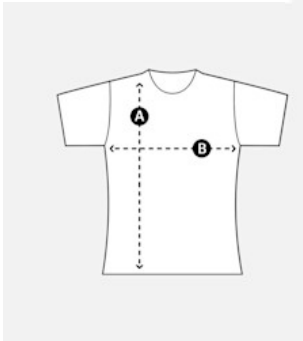

8. Black Vinyl
Transparent
Auto Decal
(4 1/2" x 6")
\$8

9. Stölzle Co.
Etched Whiskey
Glass \$28

10. Men's Fruit of the Loom black t-shirt with small logo.
\$18

**Sizing
Information
on next page**

11. Men's Fruit of the Loom blue t-shirt with large logo
\$18

12. Women's Fruit of the Loom navy t-shirt with small logo
\$18

Men's Fruit of the Loom T-shirt:

Size	S	M	L	XL	2XL	3XL
Length (A)	28	29	30	31	32	33
Width (B)	18	20	22	24	26	28

Women's Slim Fit Fruit of the Loom T-shirt:

Size	S	M	L	XL	2XL	3XL
Width (B)	17	18	20	20.5	21	25
Length (A)	25	26	27	28	29	30