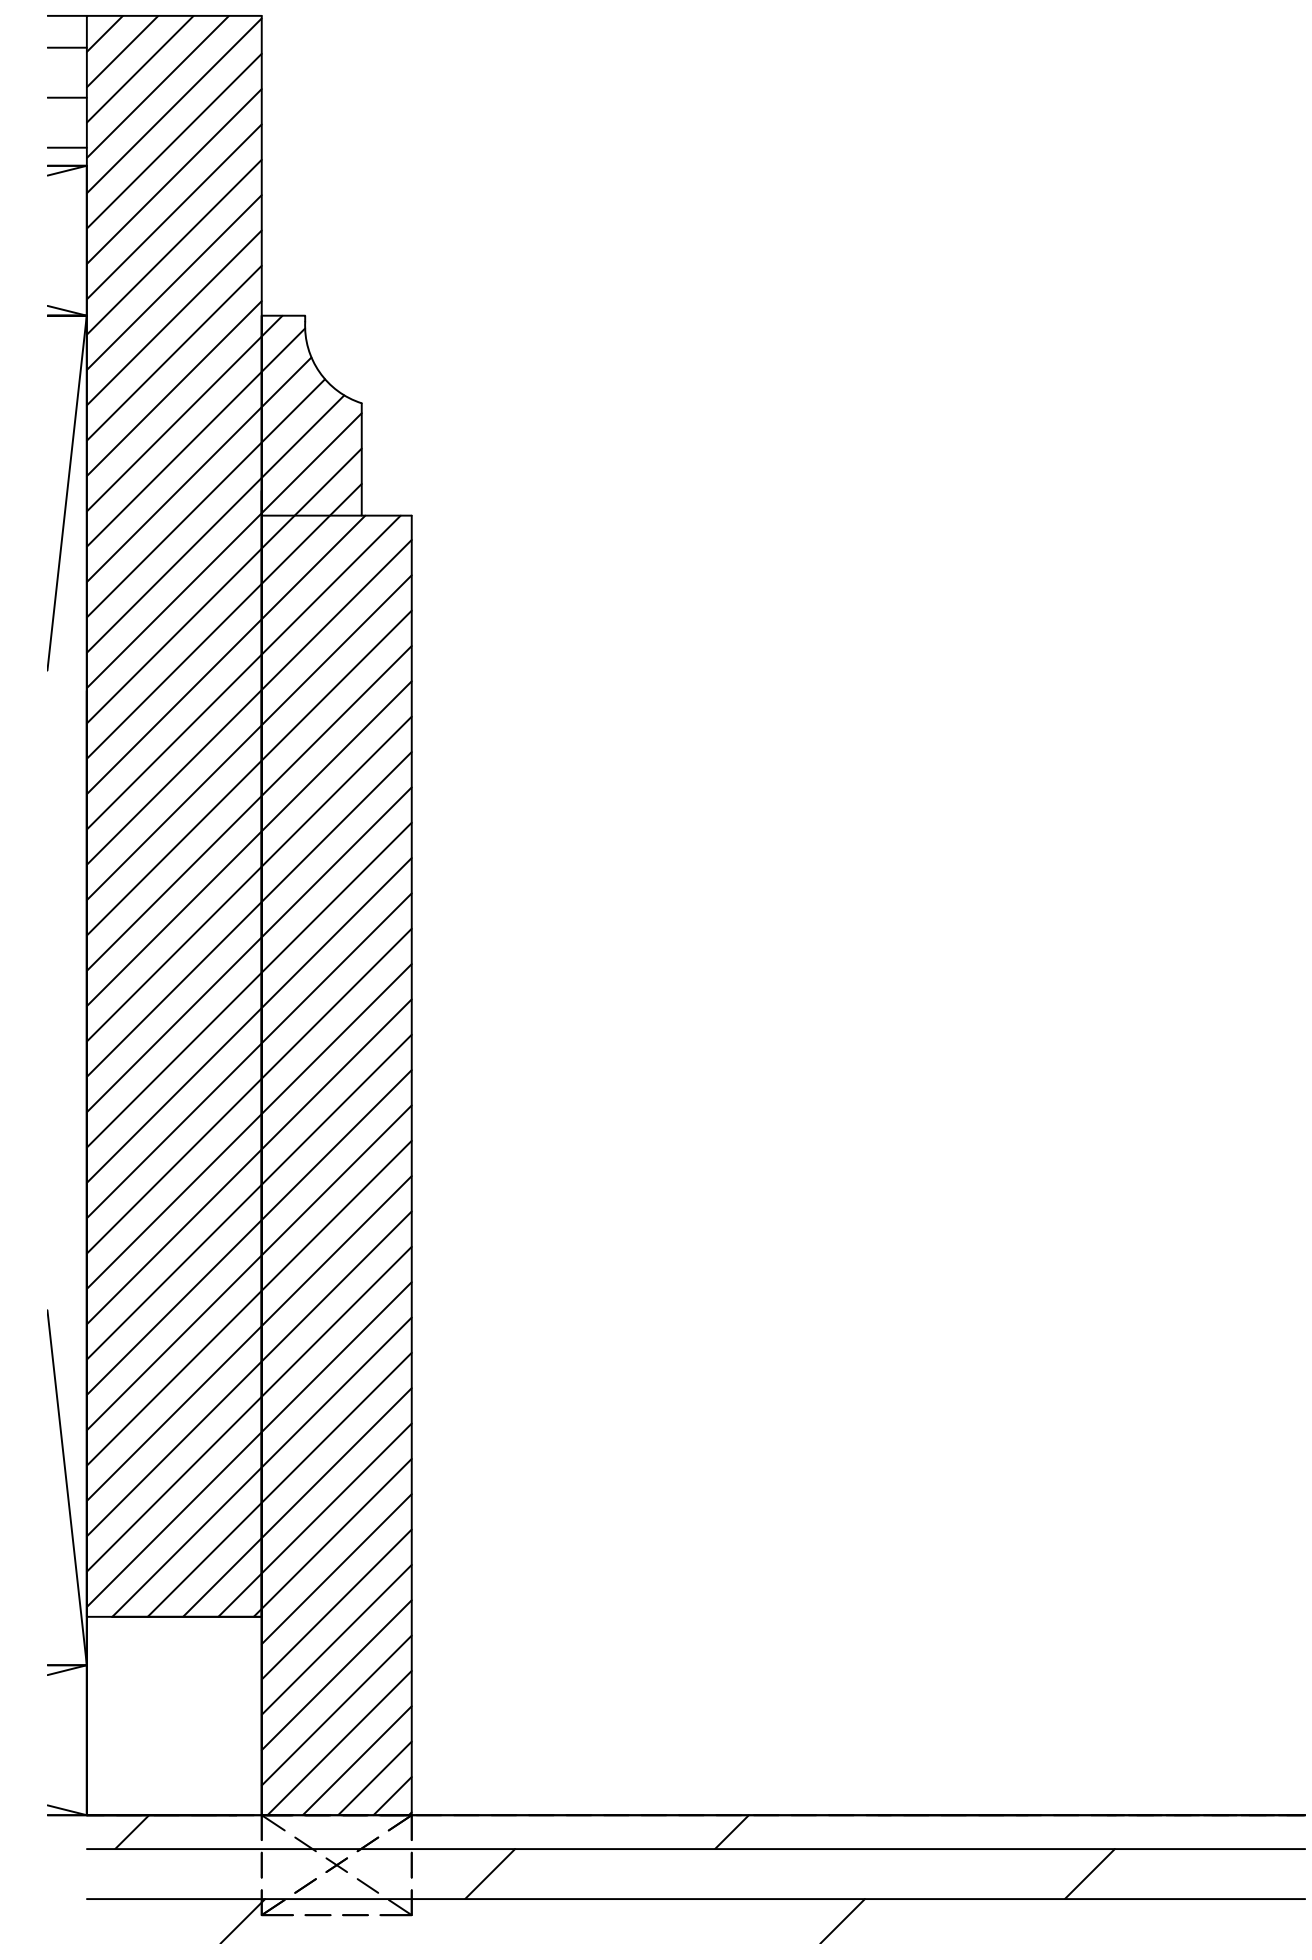

ELEVATION
SCALE: 1"=1'-0"

SECTION
SCALE: 1"=1'-0"

D1 WOOD BASE DETAIL
SCALE: FULL SIZE

SECTION
SCALE: 1"=1'-0"

D2 DOOR PROFILE DETAIL
SCALE: FULL SIZE

D4 SHELF DETAIL
SCALE: FULL SIZE

SECTION
SCALE: 1"=1'-0"

D3 COUNTER DETAIL
SCALE: FULL SIZE

D5 WOOD MOLDING DETAIL
SCALE: FULL SIZE

1 ELEVATION
SCALE: 1"=1'-0"

FINISHES:
EXTERIOR: SHOP PAINT - INTERIOR: NATURAL MAPLE - CLEAR FINISH.

4 SECTION
SCALE: 1"=1'-0"

5 SECTION
SCALE: 1"=1'-0"

2 SECTION
SCALE: 1"=1'-0"

3 SECTION
SCALE: 1"=1'-0"

D1 WOOD BASE DETAIL
SCALE: FULL SIZE

1
2 SECTION - ROLLING LADDER
SCALE: 1"=1'-0"

2
2 ELEVATION - ROLLING LADDER
SCALE: 1"=1'-0"

D2
2 DOOR PROFILE DETAIL
SCALE: FULL SIZE

D4
2 SHELF DETAIL
SCALE: FULL SIZE

D3
2 COUNTER DETAIL
SCALE: FULL SIZE