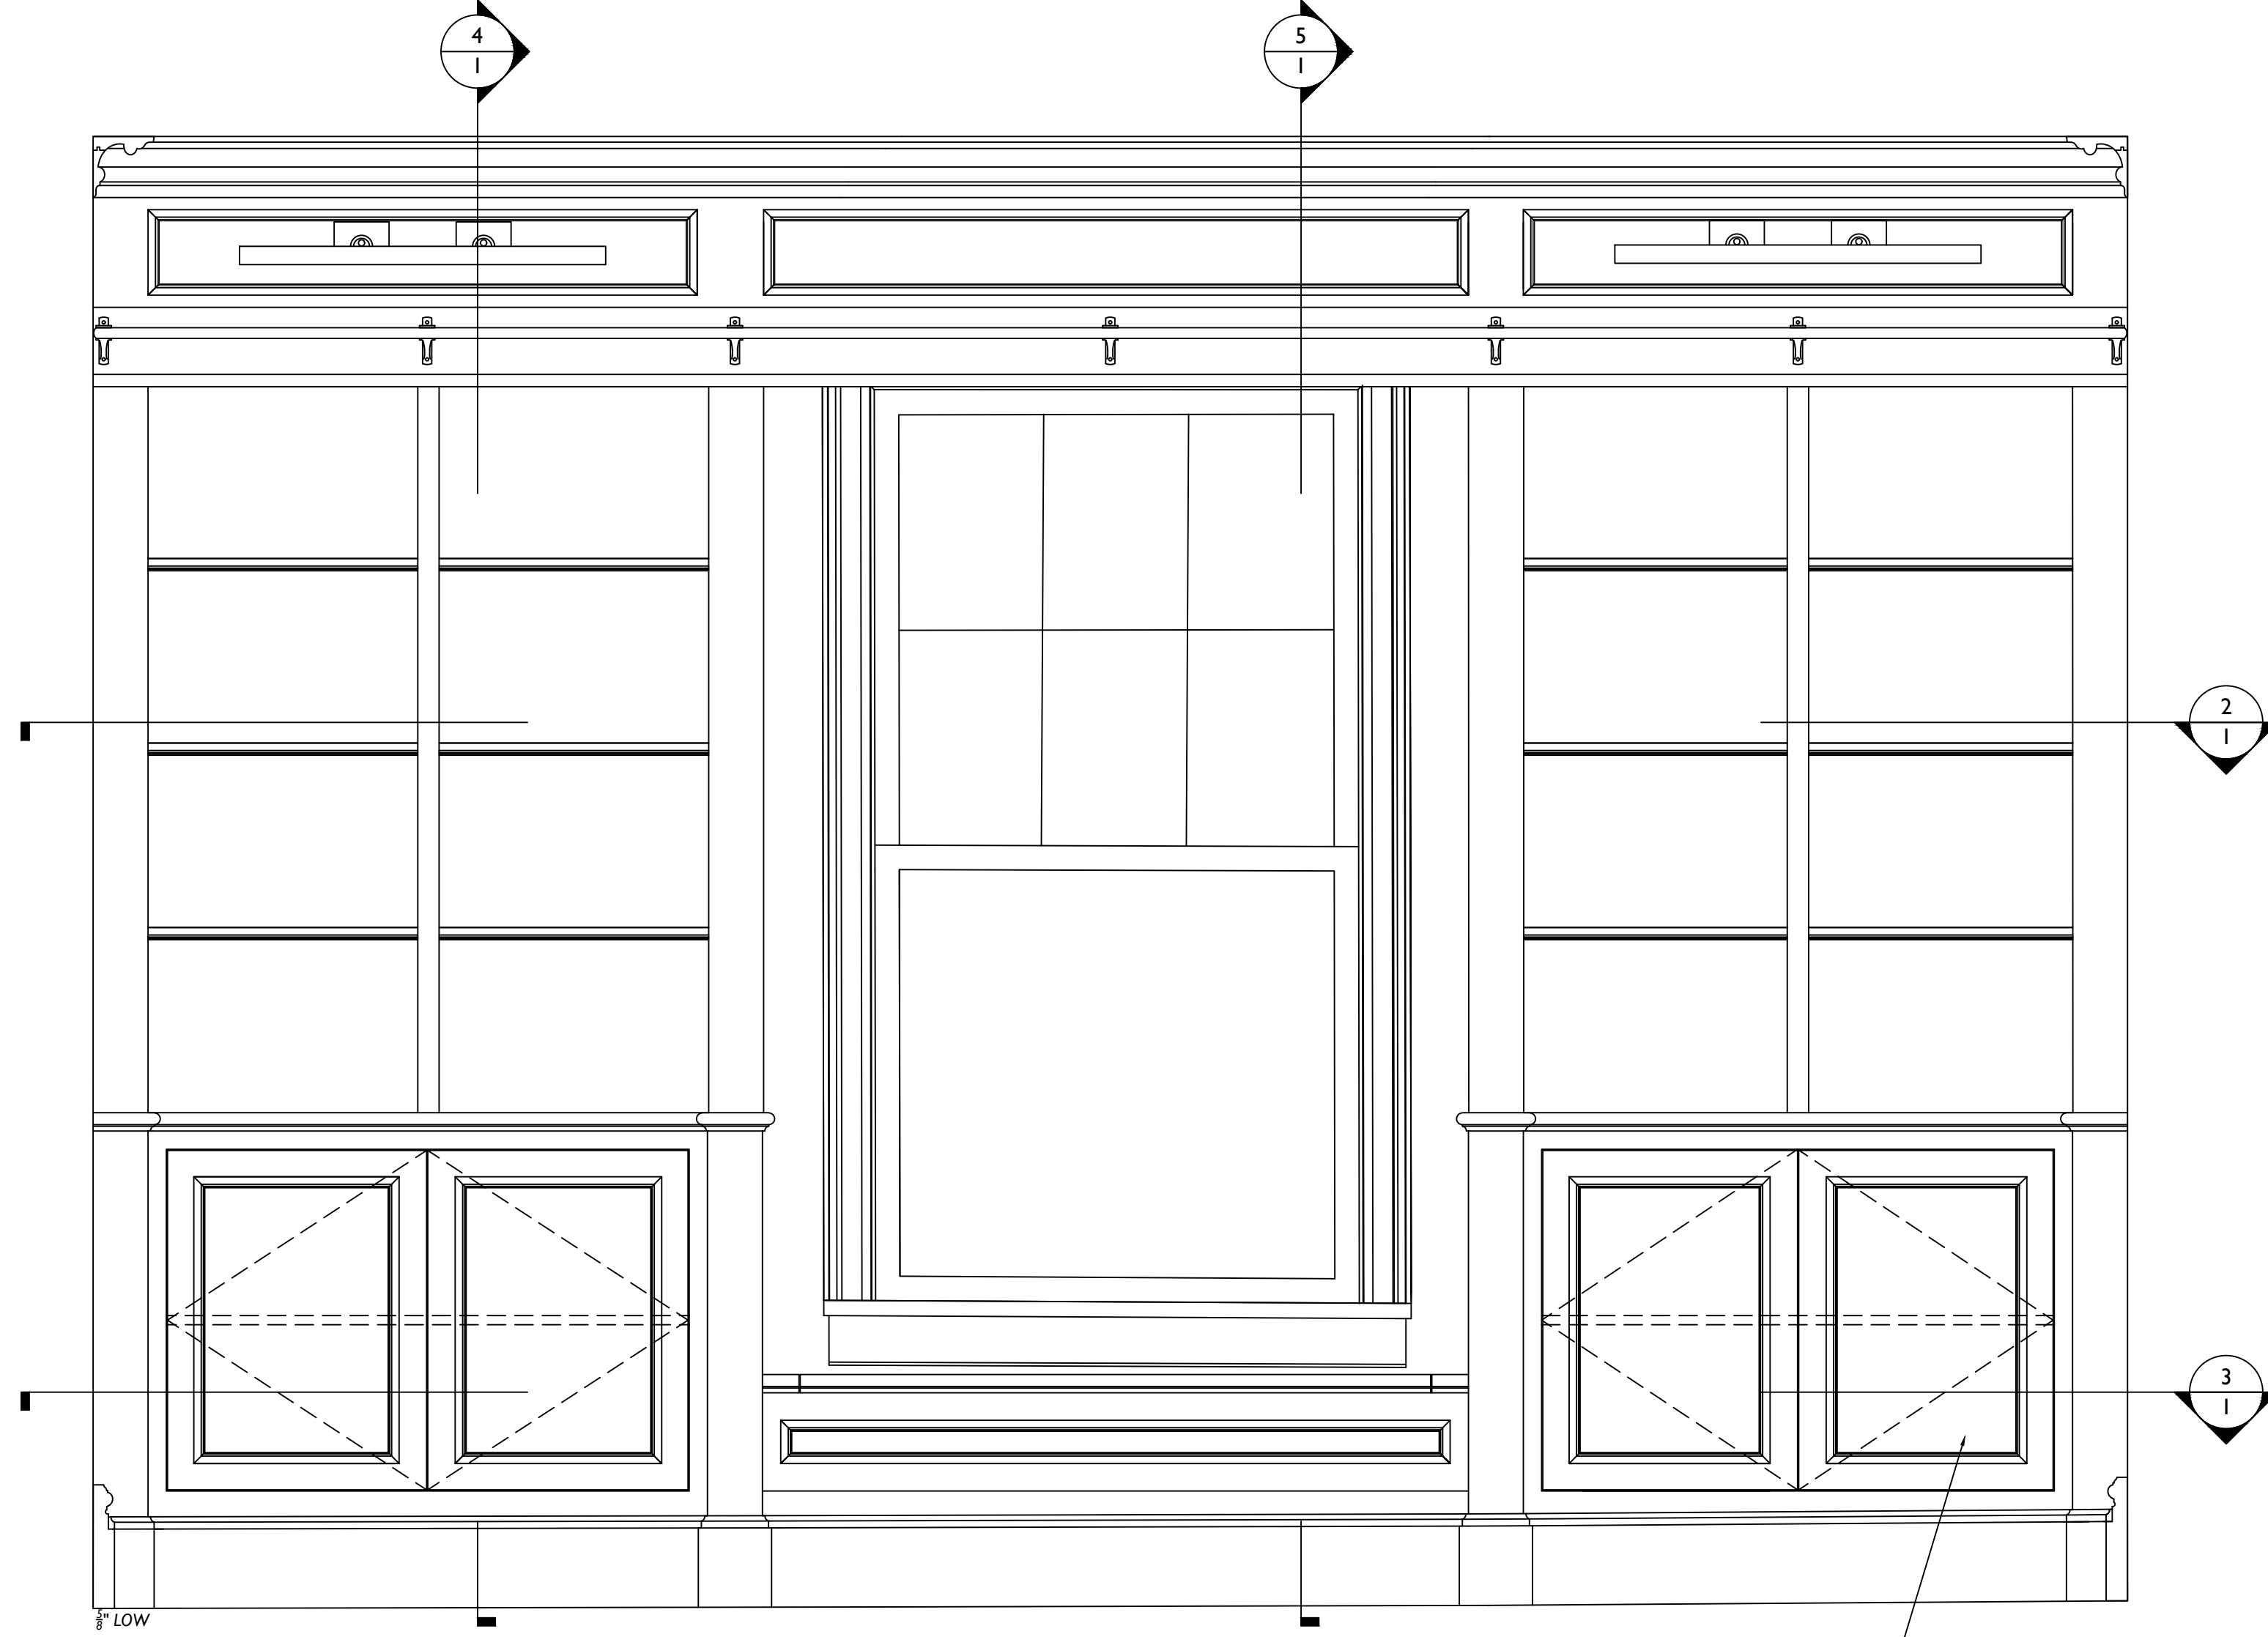

ELEVATION
SCALE: 1"=1'-0"

SECTION
SCALE: 1"=1'-0"

D1 WOOD BASE DETAIL
SCALE: FULL SIZE

SECTION
SCALE: 1"=1'-0"

D2 DOOR PROFILE DETAIL
SCALE: FULL SIZE

D4 SHELF DETAIL
SCALE: FULL SIZE

SECTION
SCALE: 1"=1'-0"

D3 COUNTER DETAIL
SCALE: FULL SIZE

D5 WOOD MOLDING DETAIL
SCALE: FULL SIZE

1 ELEVATION
SCALE: 1"=1'-0"

FINISHES:
EXTERIOR: SHOP PAINT - INTERIOR: NATURAL MAPLE - CLEAR FINISH.

4 SECTION
SCALE: 1"=1'-0"

5 SECTION
SCALE: 1"=1'-0"

2 SECTION
SCALE: 1"=1'-0"

3 SECTION
SCALE: 1"=1'-0"

D1 WOOD BASE DETAIL
SCALE: FULL SIZE

1
2 SECTION - ROLLING LADDER
SCALE: 1"=1'-0"

2
2 ELEVATION - ROLLING LADDER
SCALE: 1"=1'-0"

D2
2 DOOR PROFILE DETAIL
SCALE: FULL SIZE

D4
2 SHELF DETAIL
SCALE: FULL SIZE

D3
2 COUNTER DETAIL
SCALE: FULL SIZE