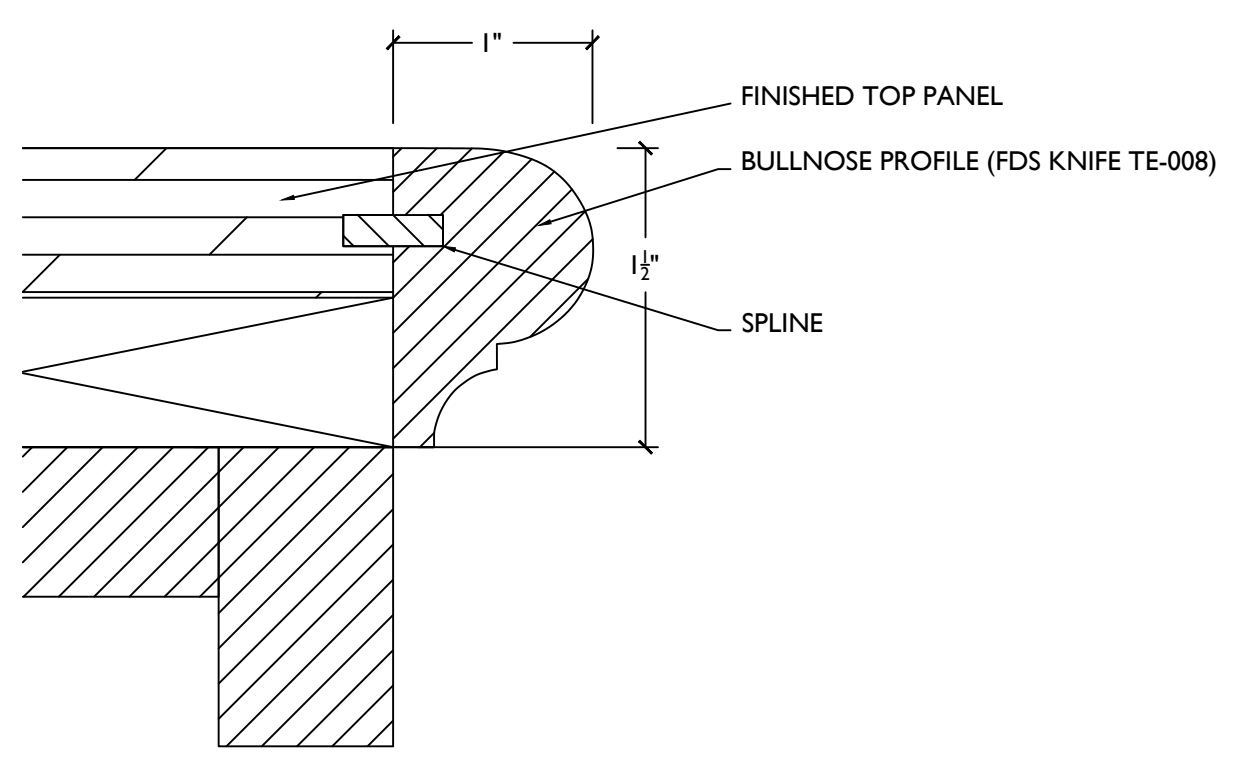

ELEVATION
SCALE: 1"=1'-0"

SECTION
SCALE: 1"=1'-0"

D1 WOOD BASE DETAIL
SCALE: FULL SIZE

SECTION
SCALE: 1"=1'-0"

D2 DOOR PROFILE DETAIL
SCALE: FULL SIZE

D4 SHELF DETAIL
SCALE: FULL SIZE

SECTION
SCALE: 1"=1'-0"

D3 COUNTER DETAIL
SCALE: FULL SIZE

D5 WOOD MOLDING DETAIL
SCALE: FULL SIZE

1 ELEVATION
SCALE: 1"=1'-0"

FINISHES:
EXTERIOR: SHOP PAINT - INTERIOR: NATURAL MAPLE - CLEAR FINISH.

4 SECTION
SCALE: 1"=1'-0"

5 SECTION
SCALE: 1"=1'-0"

2 SECTION
SCALE: 1"=1'-0"

3 SECTION
SCALE: 1"=1'-0"

D1 WOOD BASE DETAIL
SCALE: FULL SIZE

1
2 SECTION - ROLLING LADDER
SCALE: 1"=1'-0"

2
2 ELEVATION - ROLLING LADDER
SCALE: 1"=1'-0"

D2
2 DOOR PROFILE DETAIL
SCALE: FULL SIZE

D4
2 SHELF DETAIL
SCALE: FULL SIZE

D3
2 COUNTER DETAIL
SCALE: FULL SIZE