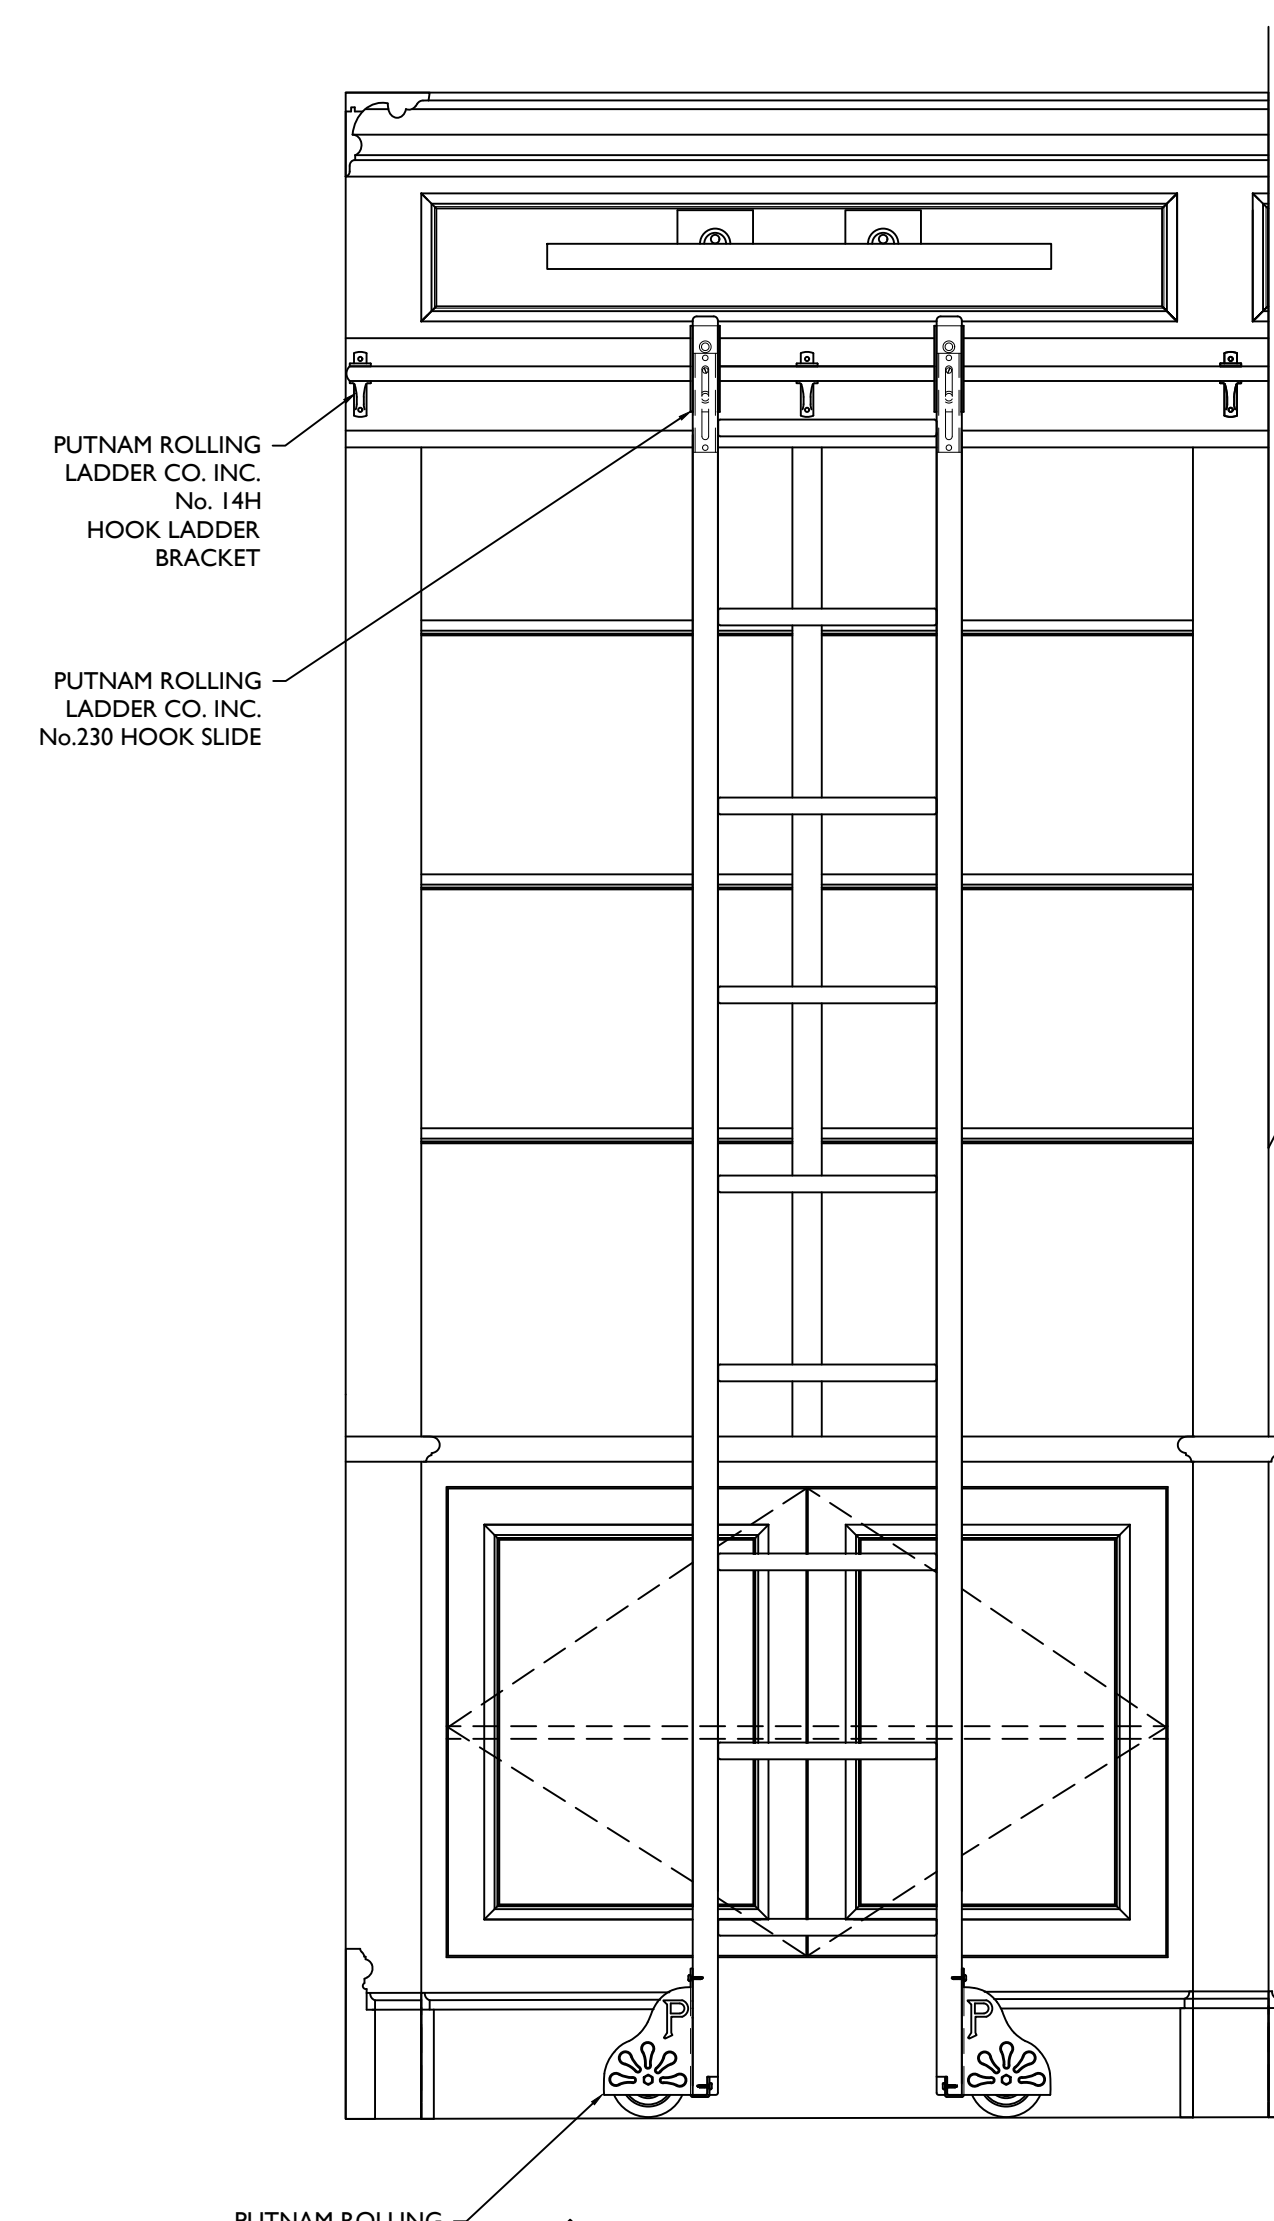

ELEVATION
SCALE: 1"=1'-0"

SECTION
SCALE: 1"=1'-0"

D1 WOOD BASE DETAIL
SCALE: FULL SIZE

SECTION
SCALE: 1"=1'-0"

D2 DOOR PROFILE DETAIL
SCALE: FULL SIZE

D4 SHELF DETAIL
SCALE: FULL SIZE

SECTION
SCALE: 1"=1'-0"

D3 COUNTER DETAIL
SCALE: FULL SIZE

D5 WOOD MOLDING DETAIL
SCALE: FULL SIZE

1 ELEVATION
SCALE: 1"=1'-0"

FINISHES:
EXTERIOR: SHOP PAINT - INTERIOR: NATURAL MAPLE - CLEAR FINISH.

4 SECTION
SCALE: 1"=1'-0"

5 SECTION
SCALE: 1"=1'-0"

2 SECTION
SCALE: 1"=1'-0"

3 SECTION
SCALE: 1"=1'-0"

D1 WOOD BASE DETAIL
SCALE: FULL SIZE

1
2 SECTION - ROLLING LADDER
SCALE: 1"=1'-0"

2
2 ELEVATION - ROLLING LADDER
SCALE: 1"=1'-0"

D2
2 DOOR PROFILE DETAIL
SCALE: FULL SIZE

D4
2 SHELF DETAIL
SCALE: FULL SIZE

D3
2 COUNTER DETAIL
SCALE: FULL SIZE