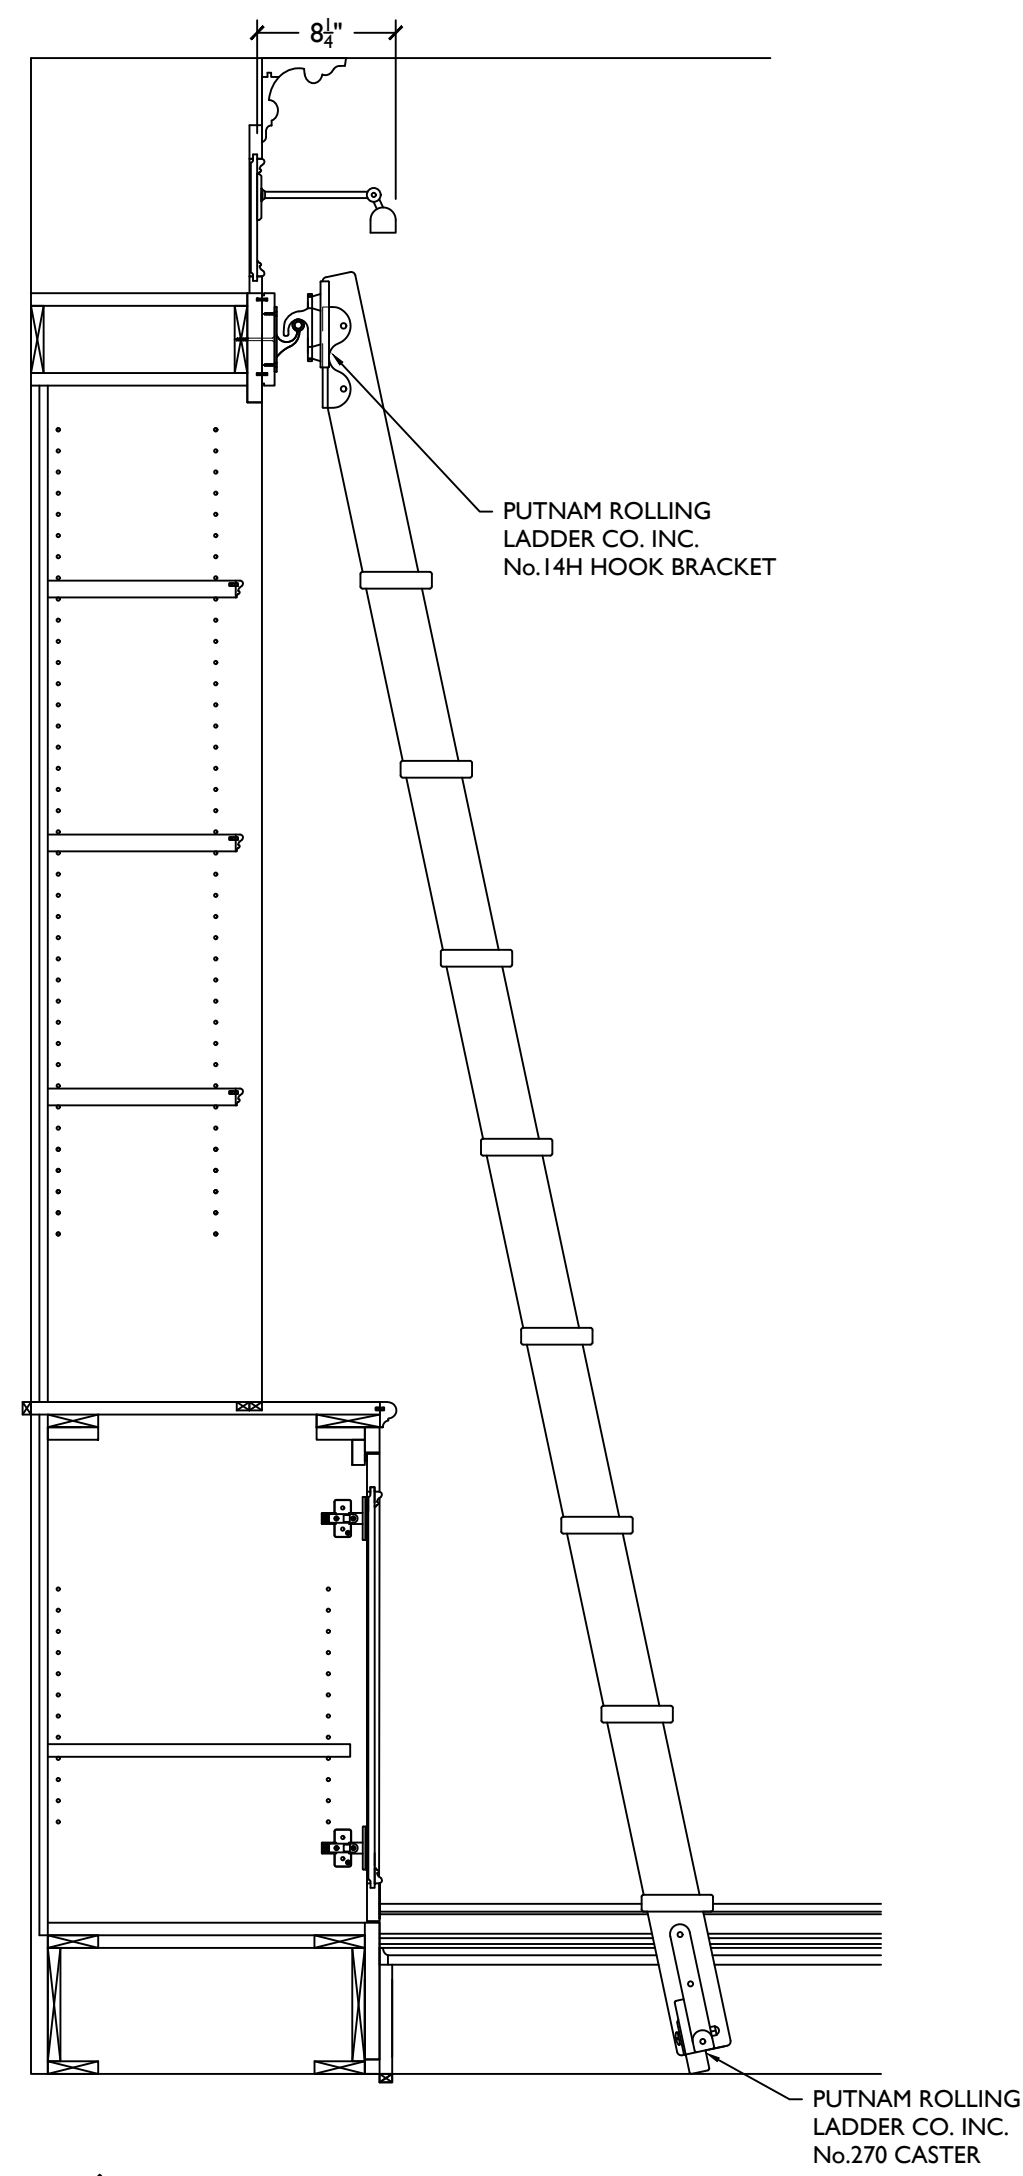

ELEVATION
SCALE: 1"=1'-0"

SECTION
SCALE: 1"=1'-0"

D1 WOOD BASE DETAIL
SCALE: FULL SIZE

SECTION
SCALE: 1"=1'-0"

D2 DOOR PROFILE DETAIL
SCALE: FULL SIZE

D4 SHELF DETAIL
SCALE: FULL SIZE

SECTION
SCALE: 1"=1'-0"

D3 COUNTER DETAIL
SCALE: FULL SIZE

D5 WOOD MOLDING DETAIL
SCALE: FULL SIZE

1 ELEVATION
SCALE: 1"=1'-0"

FINISHES:
EXTERIOR: SHOP PAINT - INTERIOR: NATURAL MAPLE - CLEAR FINISH.

4 SECTION
SCALE: 1"=1'-0"

5 SECTION
SCALE: 1"=1'-0"

2 SECTION
SCALE: 1"=1'-0"

3 SECTION
SCALE: 1"=1'-0"

D1 WOOD BASE DETAIL
SCALE: FULL SIZE

1
2 SECTION - ROLLING LADDER
SCALE: 1"=1'-0"

2
2 ELEVATION - ROLLING LADDER
SCALE: 1"=1'-0"

D2
2 DOOR PROFILE DETAIL
SCALE: FULL SIZE

D4
2 SHELF DETAIL
SCALE: FULL SIZE

D3
2 COUNTER DETAIL
SCALE: FULL SIZE