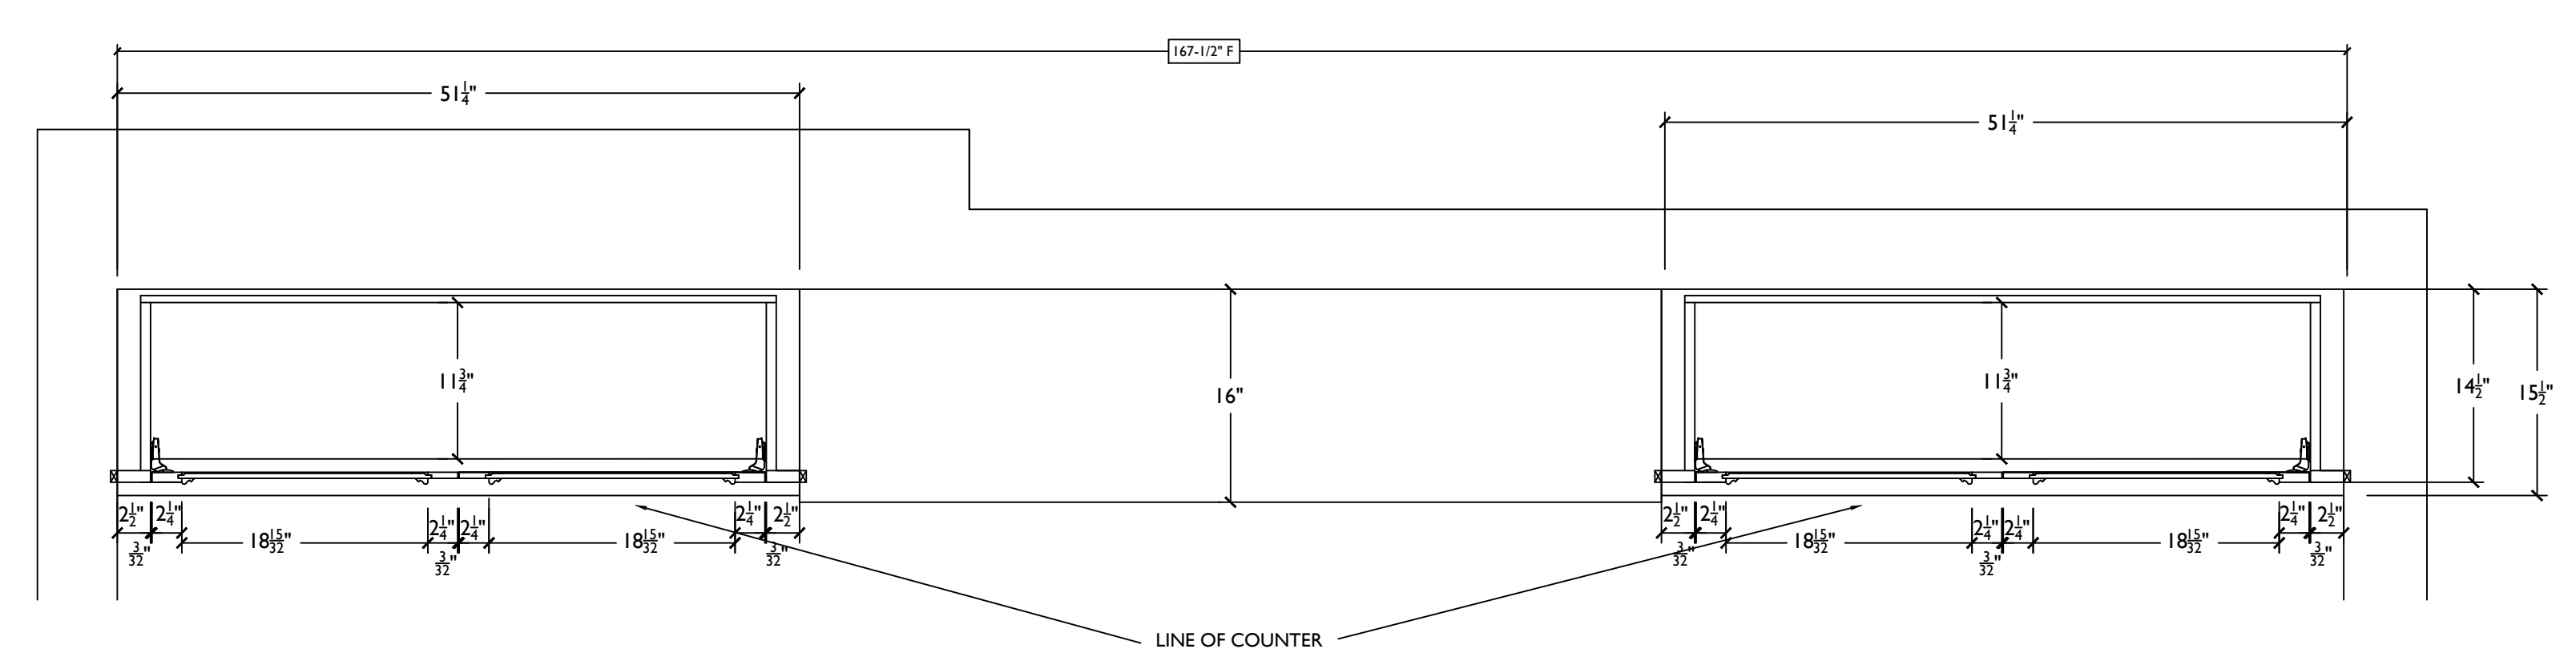

ELEVATION
SCALE: 1"=1'-0"

SECTION
SCALE: 1"=1'-0"

D1 WOOD BASE DETAIL
SCALE: FULL SIZE

SECTION
SCALE: 1"=1'-0"

D2 DOOR PROFILE DETAIL
SCALE: FULL SIZE

D4 SHELF DETAIL
SCALE: FULL SIZE

SECTION
SCALE: 1"=1'-0"

D3 COUNTER DETAIL
SCALE: FULL SIZE

D5 WOOD MOLDING DETAIL
SCALE: FULL SIZE

1 ELEVATION
SCALE: 1"=1'-0"

FINISHES:
EXTERIOR: SHOP PAINT - INTERIOR: NATURAL MAPLE - CLEAR FINISH.

4 SECTION
SCALE: 1"=1'-0"

5 SECTION
SCALE: 1"=1'-0"

2 SECTION
SCALE: 1"=1'-0"

3 SECTION
SCALE: 1"=1'-0"

D1 WOOD BASE DETAIL
SCALE: FULL SIZE

1
2 SECTION - ROLLING LADDER
SCALE: 1"=1'-0"

2
2 ELEVATION - ROLLING LADDER
SCALE: 1"=1'-0"

D2
2 DOOR PROFILE DETAIL
SCALE: FULL SIZE

D4
2 SHELF DETAIL
SCALE: FULL SIZE

D3
2 COUNTER DETAIL
SCALE: FULL SIZE