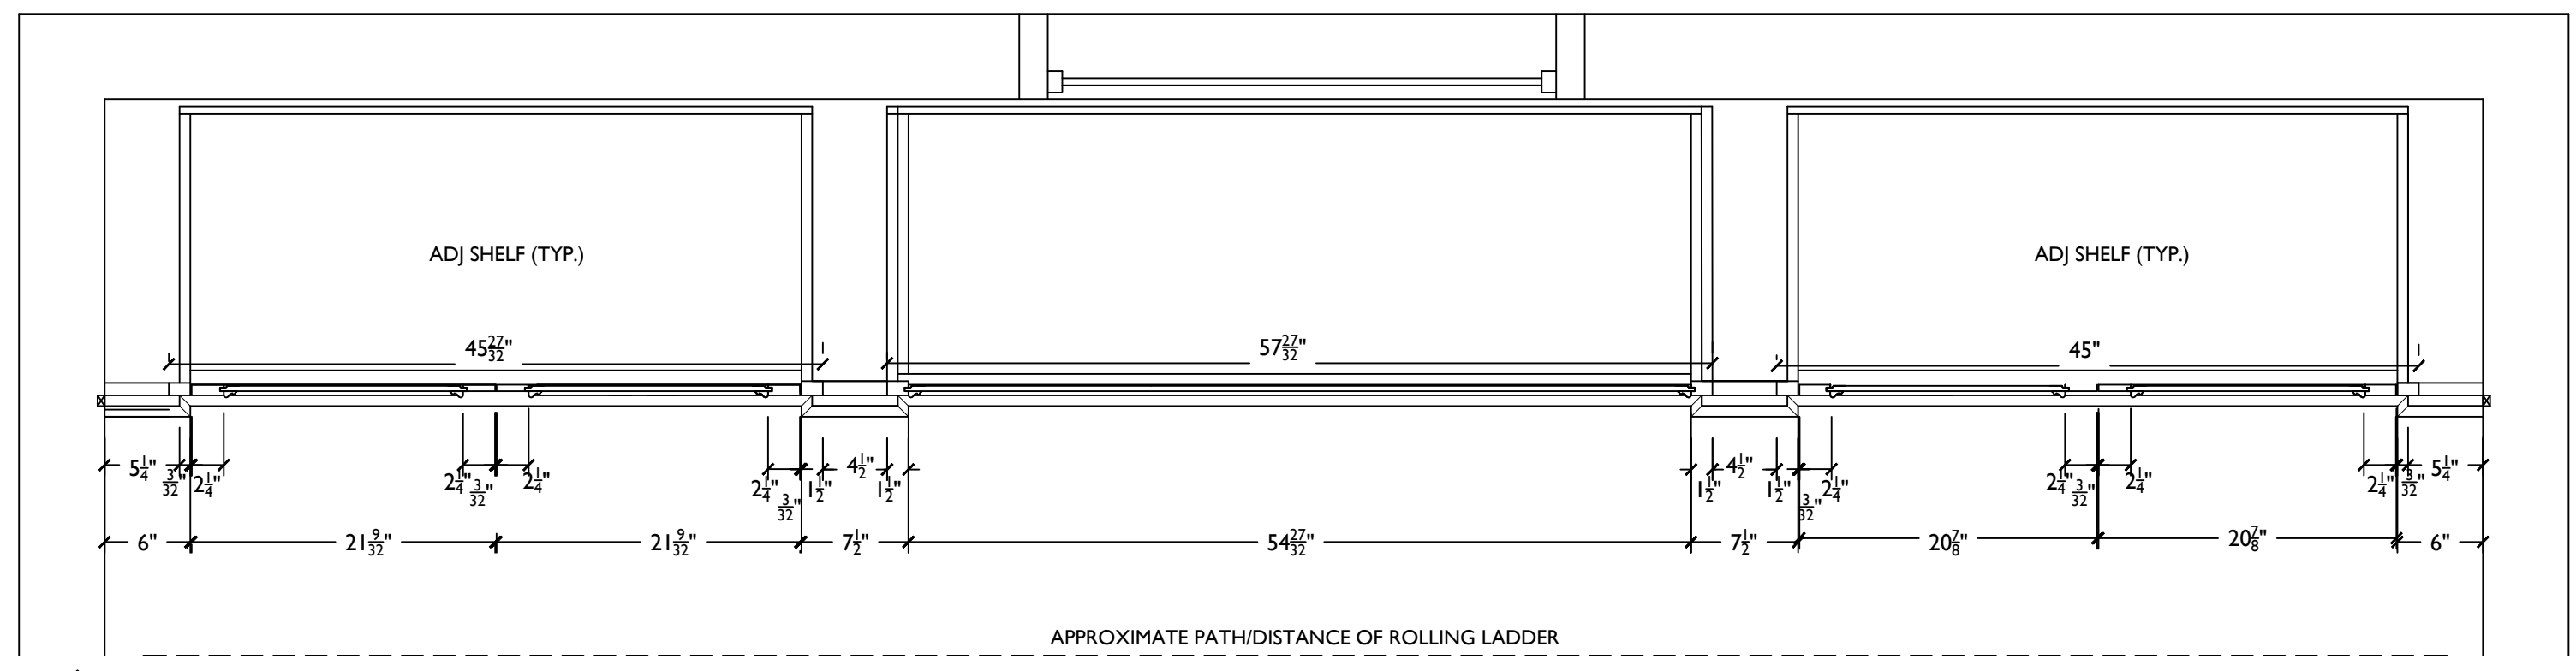

ELEVATION
SCALE: 1"=1'-0"

SECTION
SCALE: 1"=1'-0"

D1 WOOD BASE DETAIL
SCALE: FULL SIZE

SECTION
SCALE: 1"=1'-0"

D2 DOOR PROFILE DETAIL
SCALE: FULL SIZE

D4 SHELF DETAIL
SCALE: FULL SIZE

SECTION
SCALE: 1"=1'-0"

D3 COUNTER DETAIL
SCALE: FULL SIZE

D5 WOOD MOLDING DETAIL
SCALE: FULL SIZE

1 ELEVATION
SCALE: 1"=1'-0"

FINISHES:
EXTERIOR: SHOP PAINT - INTERIOR: NATURAL MAPLE - CLEAR FINISH.

4 SECTION
SCALE: 1"=1'-0"

5 SECTION
SCALE: 1"=1'-0"

2 SECTION
SCALE: 1"=1'-0"

3 SECTION
SCALE: 1"=1'-0"

D1 WOOD BASE DETAIL
SCALE: FULL SIZE

1
2 SECTION - ROLLING LADDER
SCALE: 1"=1'-0"

2
2 ELEVATION - ROLLING LADDER
SCALE: 1"=1'-0"

D2
2 DOOR PROFILE DETAIL
SCALE: FULL SIZE

D4
2 SHELF DETAIL
SCALE: FULL SIZE

D3
2 COUNTER DETAIL
SCALE: FULL SIZE