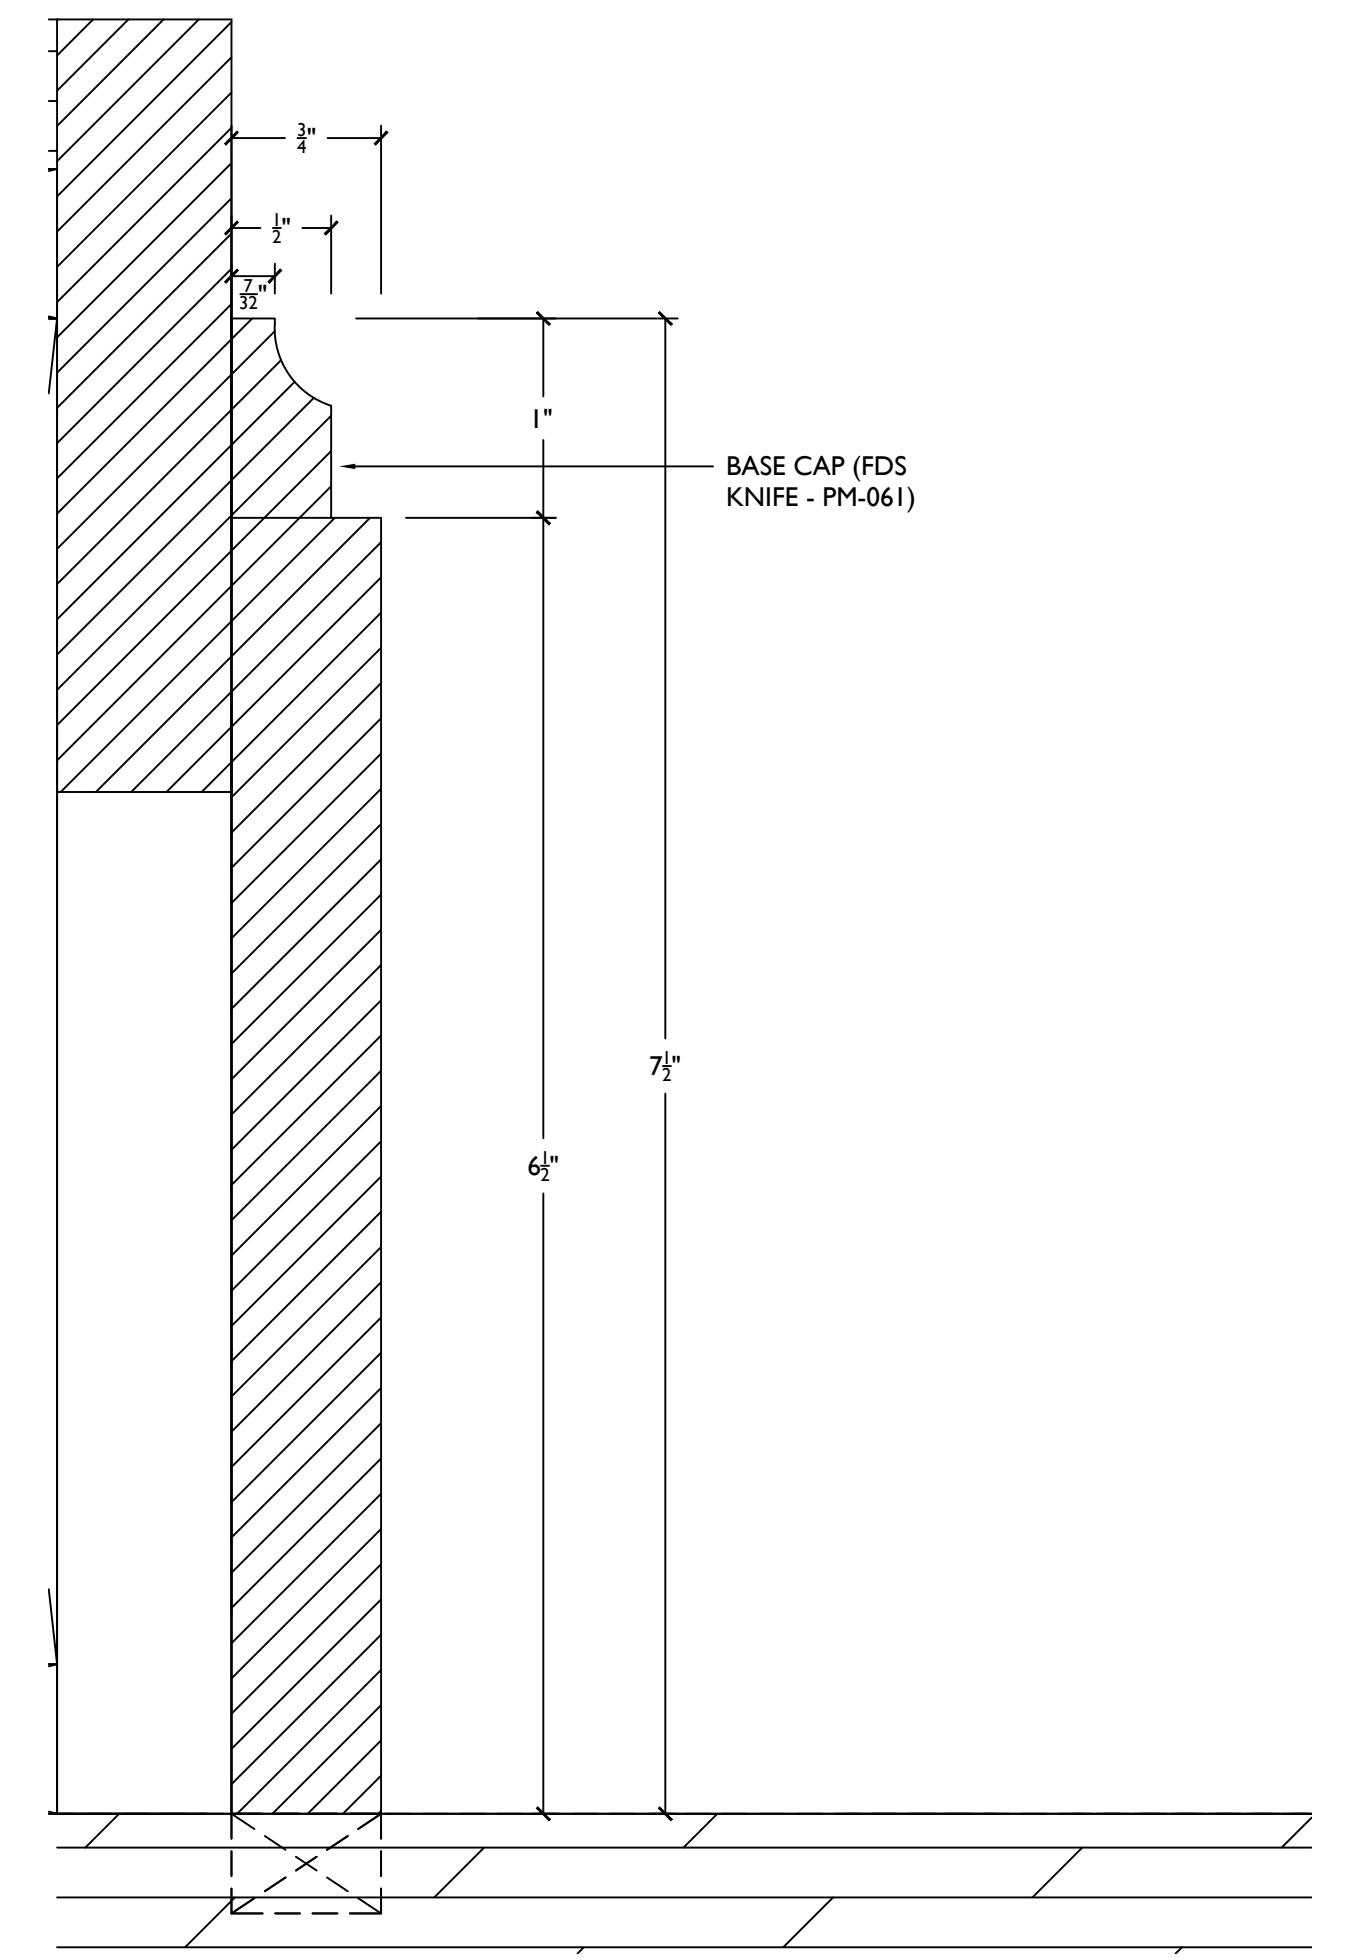

ELEVATION
SCALE: 1"=1'-0"

SECTION
SCALE: 1"=1'-0"

D1 WOOD BASE DETAIL
SCALE: FULL SIZE

SECTION
SCALE: 1"=1'-0"

D2 DOOR PROFILE DETAIL
SCALE: FULL SIZE

D4 SHELF DETAIL
SCALE: FULL SIZE

SECTION
SCALE: 1"=1'-0"

D3 COUNTER DETAIL
SCALE: FULL SIZE

D5 WOOD MOLDING DETAIL
SCALE: FULL SIZE

1 ELEVATION
SCALE: 1"=1'-0"

FINISHES:
EXTERIOR: SHOP PAINT - INTERIOR: NATURAL MAPLE - CLEAR FINISH.

4 SECTION
SCALE: 1"=1'-0"

5 SECTION
SCALE: 1"=1'-0"

2 SECTION
SCALE: 1"=1'-0"

3 SECTION
SCALE: 1"=1'-0"

D1 WOOD BASE DETAIL
SCALE: FULL SIZE

1
2 SECTION - ROLLING LADDER
SCALE: 1"=1'-0"

2
2 ELEVATION - ROLLING LADDER
SCALE: 1"=1'-0"

D2
2 DOOR PROFILE DETAIL
SCALE: FULL SIZE

D4
2 SHELF DETAIL
SCALE: FULL SIZE

D3
2 COUNTER DETAIL
SCALE: FULL SIZE