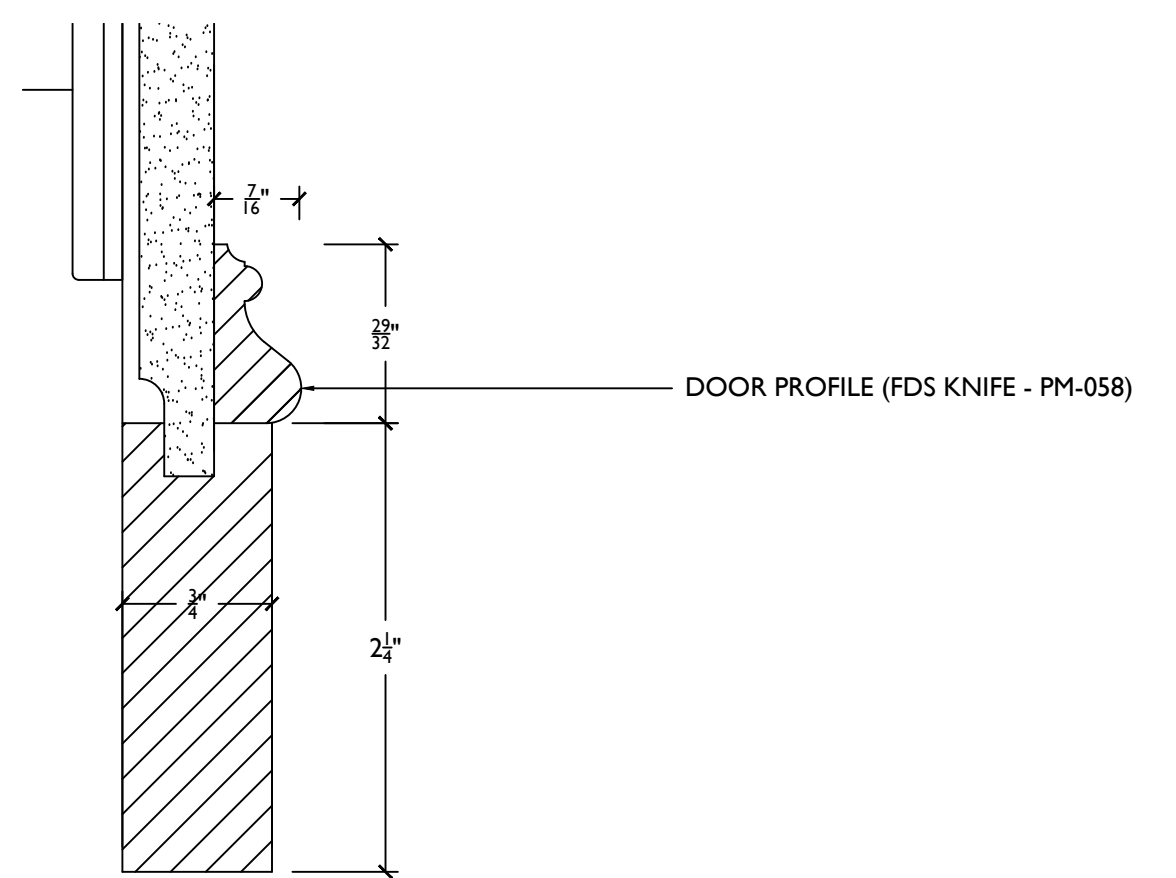

ELEVATION
SCALE: 1"=1'-0"

SECTION
SCALE: 1"=1'-0"

D1 WOOD BASE DETAIL
SCALE: FULL SIZE

SECTION
SCALE: 1"=1'-0"

D2 DOOR PROFILE DETAIL
SCALE: FULL SIZE

D4 SHELF DETAIL
SCALE: FULL SIZE

SECTION
SCALE: 1"=1'-0"

D3 COUNTER DETAIL
SCALE: FULL SIZE

D5 WOOD MOLDING DETAIL
SCALE: FULL SIZE

1 ELEVATION
SCALE: 1"=1'-0"

FINISHES:
EXTERIOR: SHOP PAINT - INTERIOR: NATURAL MAPLE - CLEAR FINISH.

4 SECTION
SCALE: 1"=1'-0"

5 SECTION
SCALE: 1"=1'-0"

2 SECTION
SCALE: 1"=1'-0"

3 SECTION
SCALE: 1"=1'-0"

D1 WOOD BASE DETAIL
SCALE: FULL SIZE

1
2 SECTION - ROLLING LADDER
SCALE: 1"=1'-0"

2
2 ELEVATION - ROLLING LADDER
SCALE: 1"=1'-0"

D2
2 DOOR PROFILE DETAIL
SCALE: FULL SIZE

D4
2 SHELF DETAIL
SCALE: FULL SIZE

D3
2 COUNTER DETAIL
SCALE: FULL SIZE