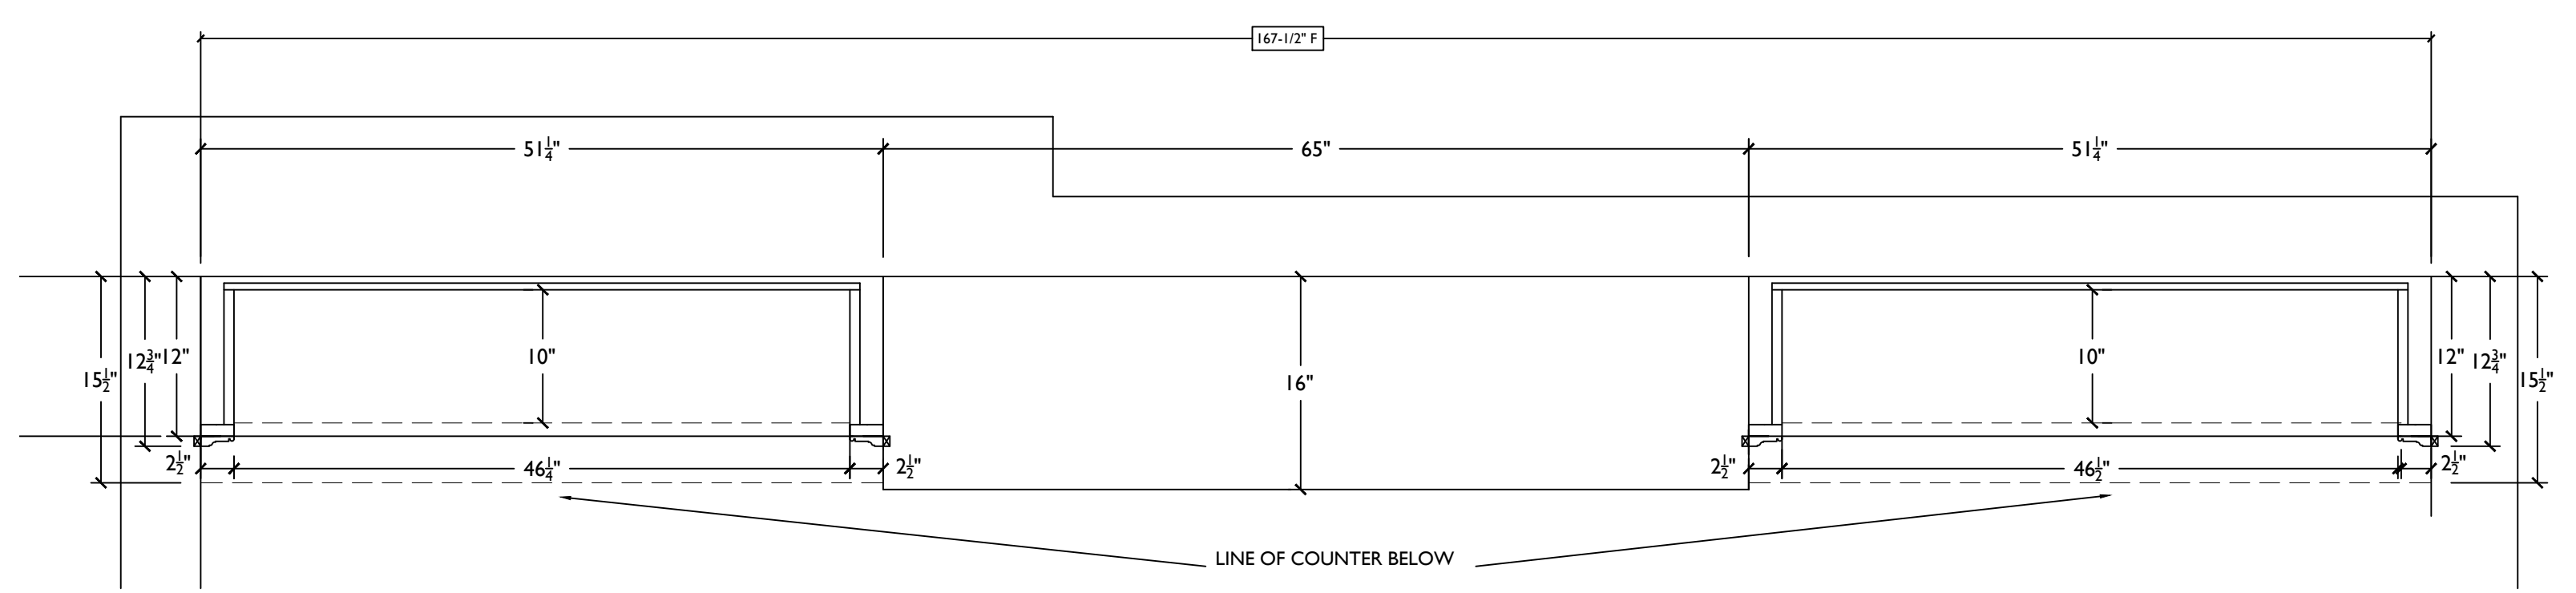

ELEVATION
SCALE: 1"=1'-0"

SECTION
SCALE: 1"=1'-0"

D1 WOOD BASE DETAIL
SCALE: FULL SIZE

SECTION
SCALE: 1"=1'-0"

D2 DOOR PROFILE DETAIL
SCALE: FULL SIZE

D4 SHELF DETAIL
SCALE: FULL SIZE

SECTION
SCALE: 1"=1'-0"

D3 COUNTER DETAIL
SCALE: FULL SIZE

D5 WOOD MOLDING DETAIL
SCALE: FULL SIZE

1 ELEVATION
SCALE: 1"=1'-0"

FINISHES:
EXTERIOR: SHOP PAINT - INTERIOR: NATURAL MAPLE - CLEAR FINISH.

4 SECTION
SCALE: 1"=1'-0"

5 SECTION
SCALE: 1"=1'-0"

2 SECTION
SCALE: 1"=1'-0"

3 SECTION
SCALE: 1"=1'-0"

D1 WOOD BASE DETAIL
SCALE: FULL SIZE

1
2 SECTION - ROLLING LADDER
SCALE: 1"=1'-0"

2
2 ELEVATION - ROLLING LADDER
SCALE: 1"=1'-0"

D2
2 DOOR PROFILE DETAIL
SCALE: FULL SIZE

D4
2 SHELF DETAIL
SCALE: FULL SIZE

D3
2 COUNTER DETAIL
SCALE: FULL SIZE