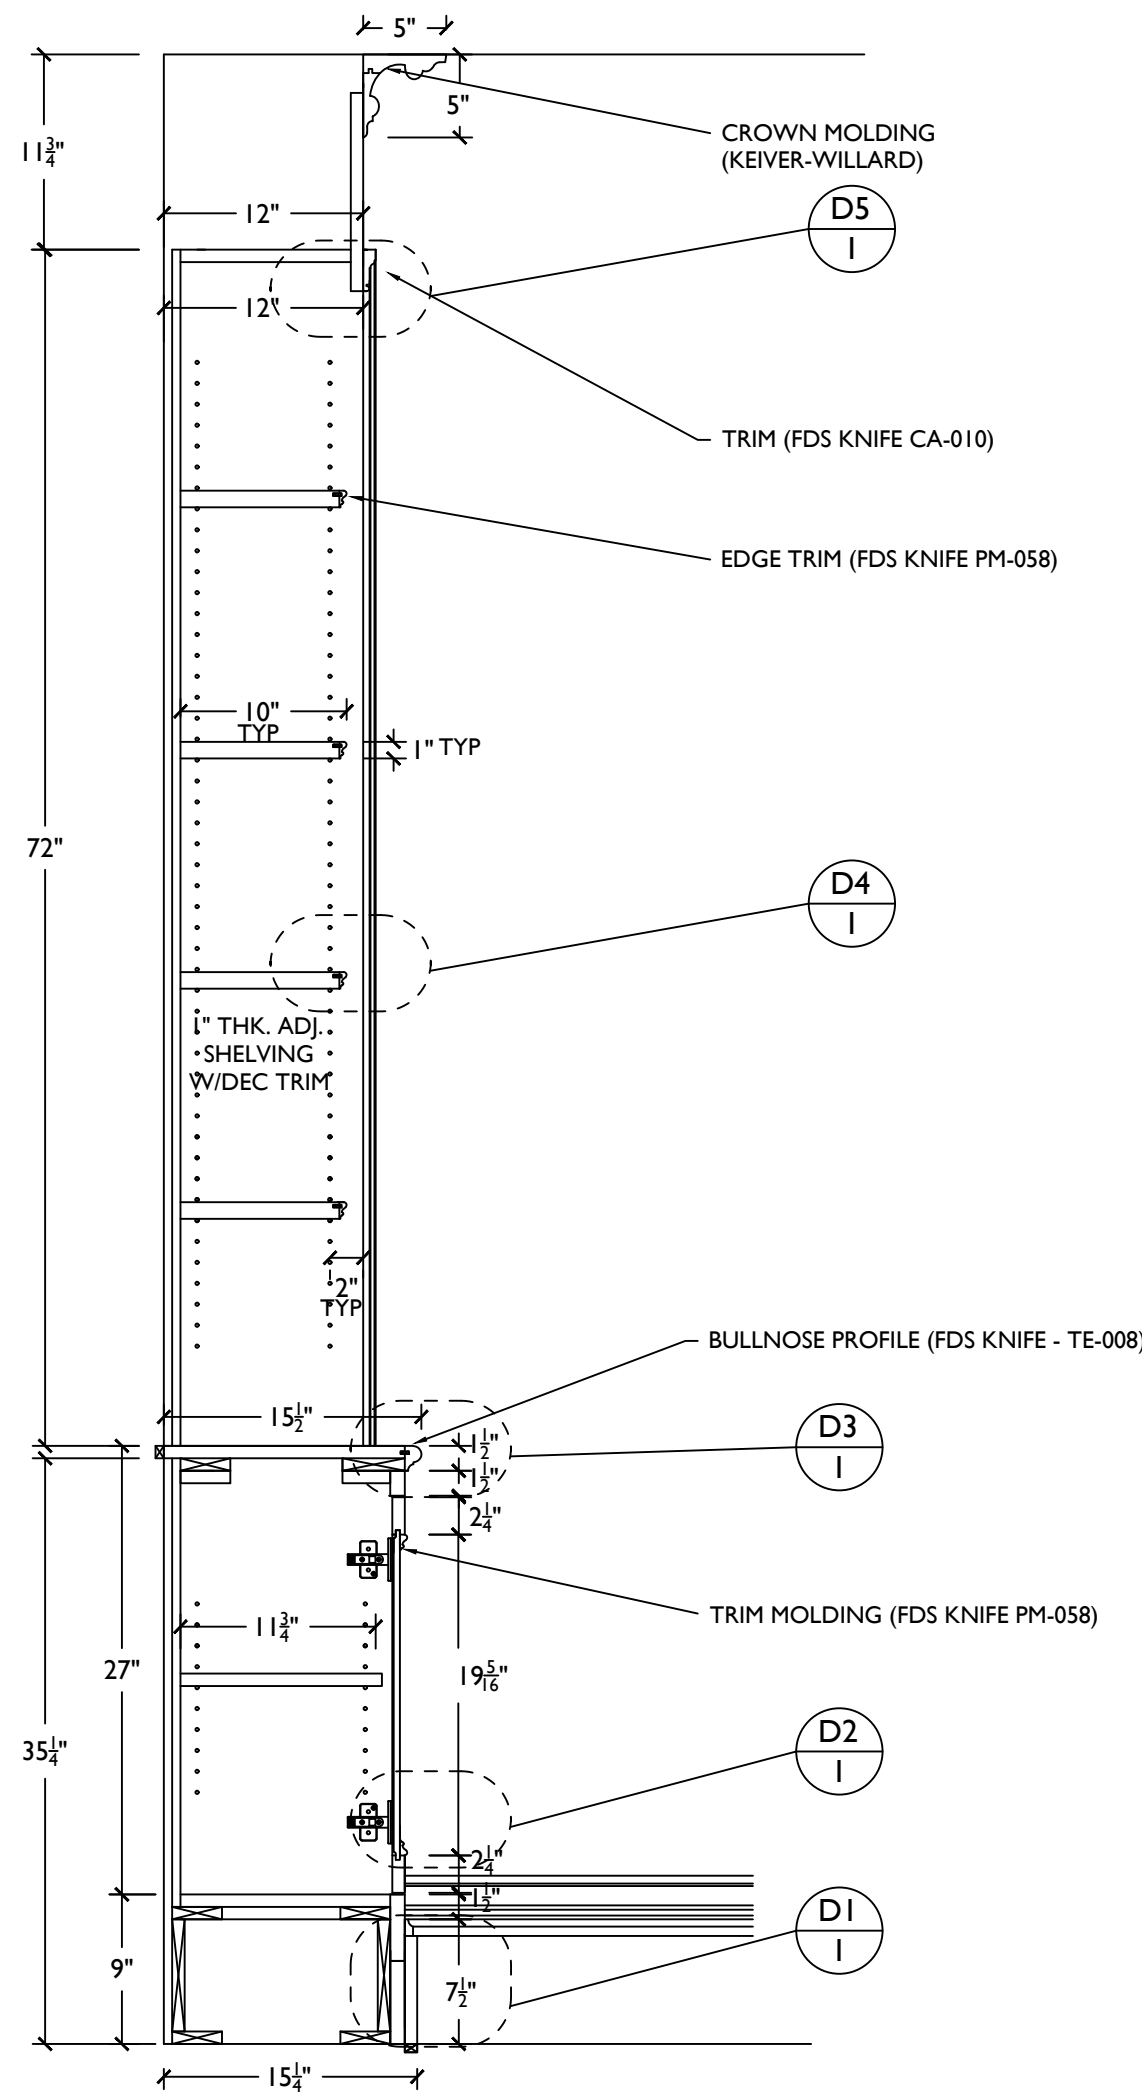

ELEVATION
SCALE: 1"=1'-0"

SECTION
SCALE: 1"=1'-0"

D1 WOOD BASE DETAIL
SCALE: FULL SIZE

SECTION
SCALE: 1"=1'-0"

D2 DOOR PROFILE DETAIL
SCALE: FULL SIZE

D4 SHELF DETAIL
SCALE: FULL SIZE

SECTION
SCALE: 1"=1'-0"

D3 COUNTER DETAIL
SCALE: FULL SIZE

D5 WOOD MOLDING DETAIL
SCALE: FULL SIZE

1 ELEVATION
SCALE: 1"=1'-0"

FINISHES:
EXTERIOR: SHOP PAINT - INTERIOR: NATURAL MAPLE - CLEAR FINISH.

4 SECTION
SCALE: 1"=1'-0"

5 SECTION
SCALE: 1"=1'-0"

2 SECTION
SCALE: 1"=1'-0"

3 SECTION
SCALE: 1"=1'-0"

D1 WOOD BASE DETAIL
SCALE: FULL SIZE

1
2 SECTION - ROLLING LADDER
SCALE: 1"=1'-0"

2
2 ELEVATION - ROLLING LADDER
SCALE: 1"=1'-0"

D2
2 DOOR PROFILE DETAIL
SCALE: FULL SIZE

D4
2 SHELF DETAIL
SCALE: FULL SIZE

D3
2 COUNTER DETAIL
SCALE: FULL SIZE