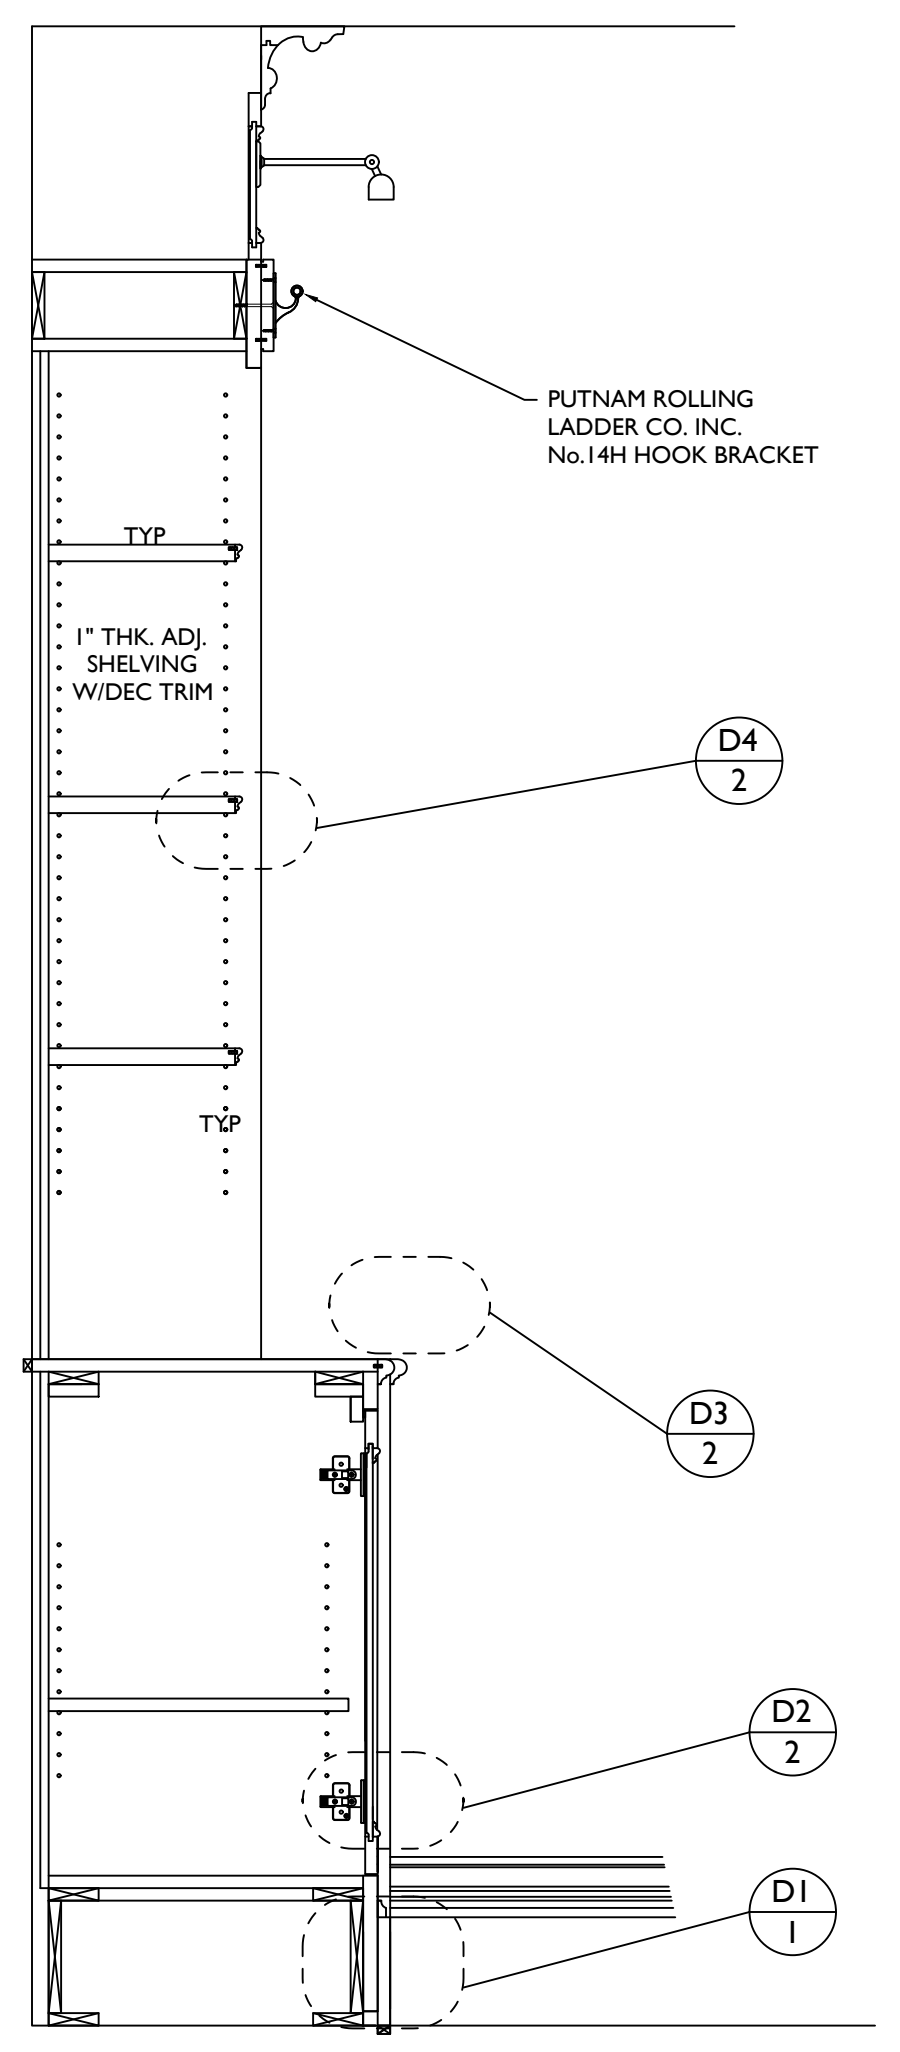

ELEVATION
SCALE: 1"=1'-0"

SECTION
SCALE: 1"=1'-0"

D1 WOOD BASE DETAIL
SCALE: FULL SIZE

SECTION
SCALE: 1"=1'-0"

D2 DOOR PROFILE DETAIL
SCALE: FULL SIZE

D4 SHELF DETAIL
SCALE: FULL SIZE

SECTION
SCALE: 1"=1'-0"

D3 COUNTER DETAIL
SCALE: FULL SIZE

D5 WOOD MOLDING DETAIL
SCALE: FULL SIZE

1 ELEVATION
SCALE: 1"=1'-0"

FINISHES:
EXTERIOR: SHOP PAINT - INTERIOR: NATURAL MAPLE - CLEAR FINISH.

4 SECTION
SCALE: 1"=1'-0"

5 SECTION
SCALE: 1"=1'-0"

2 SECTION
SCALE: 1"=1'-0"

3 SECTION
SCALE: 1"=1'-0"

D1 WOOD BASE DETAIL
SCALE: FULL SIZE

1
2 SECTION - ROLLING LADDER
SCALE: 1"=1'-0"

2
2 ELEVATION - ROLLING LADDER
SCALE: 1"=1'-0"

D2
2 DOOR PROFILE DETAIL
SCALE: FULL SIZE

D4
2 SHELF DETAIL
SCALE: FULL SIZE

D3
2 COUNTER DETAIL
SCALE: FULL SIZE