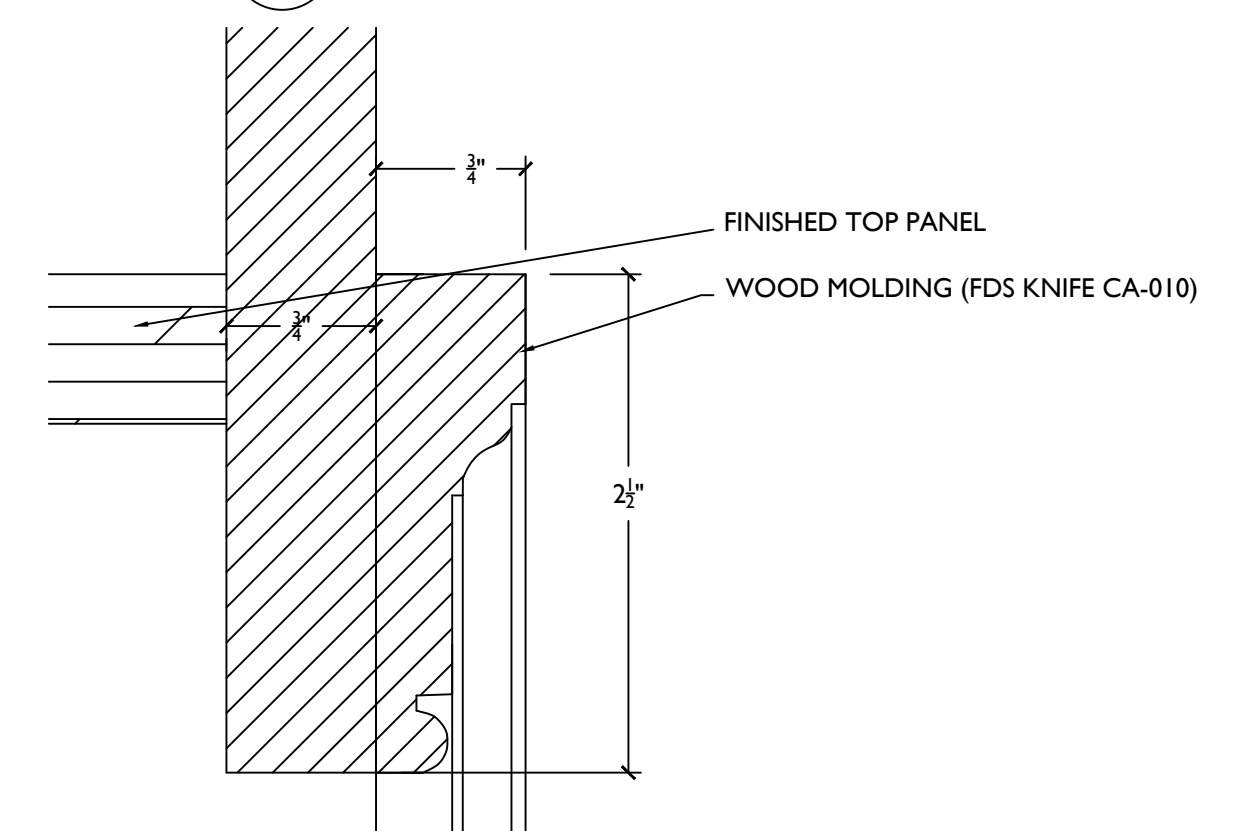

ELEVATION
SCALE: 1"=1'-0"

SECTION
SCALE: 1"=1'-0"

D1 WOOD BASE DETAIL
SCALE: FULL SIZE

SECTION
SCALE: 1"=1'-0"

D2 DOOR PROFILE DETAIL
SCALE: FULL SIZE

D4 SHELF DETAIL
SCALE: FULL SIZE

SECTION
SCALE: 1"=1'-0"

D3 COUNTER DETAIL
SCALE: FULL SIZE

D5 WOOD MOLDING DETAIL
SCALE: FULL SIZE

1 ELEVATION
SCALE: 1"=1'-0"

FINISHES:
EXTERIOR: SHOP PAINT - INTERIOR: NATURAL MAPLE - CLEAR FINISH.

4 SECTION
SCALE: 1"=1'-0"

5 SECTION
SCALE: 1"=1'-0"

2 SECTION
SCALE: 1"=1'-0"

3 SECTION
SCALE: 1"=1'-0"

D1 WOOD BASE DETAIL
SCALE: FULL SIZE

1
2 SECTION - ROLLING LADDER
SCALE: 1"=1'-0"

2
2 ELEVATION - ROLLING LADDER
SCALE: 1"=1'-0"

D2
2 DOOR PROFILE DETAIL
SCALE: FULL SIZE

D4
2 SHELF DETAIL
SCALE: FULL SIZE

D3
2 COUNTER DETAIL
SCALE: FULL SIZE