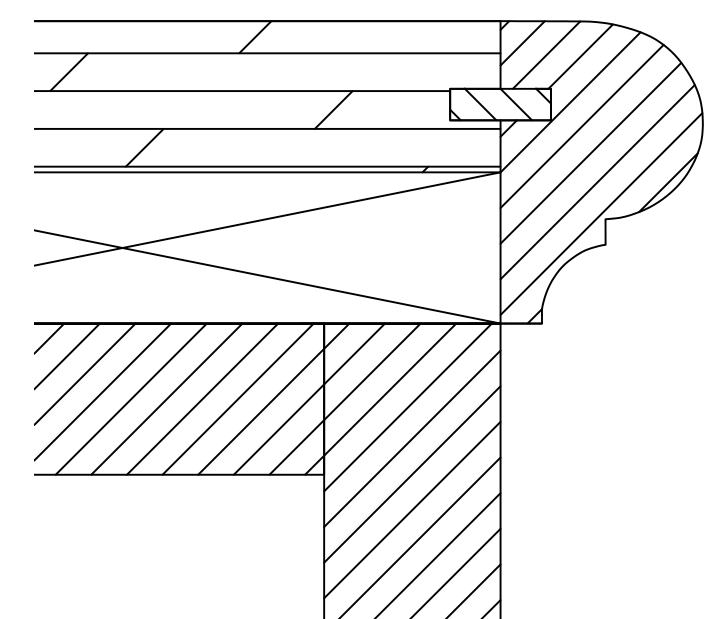

ELEVATION
SCALE: 1"=1'-0"

SECTION
SCALE: 1"=1'-0"

D1 WOOD BASE DETAIL
SCALE: FULL SIZE

SECTION
SCALE: 1"=1'-0"

D2 DOOR PROFILE DETAIL
SCALE: FULL SIZE

D4 SHELF DETAIL
SCALE: FULL SIZE

SECTION
SCALE: 1"=1'-0"

D3 COUNTER DETAIL
SCALE: FULL SIZE

D5 WOOD MOLDING DETAIL
SCALE: FULL SIZE

1 ELEVATION
SCALE: 1"=1'-0"

FINISHES:
EXTERIOR: SHOP PAINT - INTERIOR: NATURAL MAPLE - CLEAR FINISH.

4 SECTION
SCALE: 1"=1'-0"

5 SECTION
SCALE: 1"=1'-0"

2 SECTION
SCALE: 1"=1'-0"

3 SECTION
SCALE: 1"=1'-0"

D1 WOOD BASE DETAIL
SCALE: FULL SIZE

1
2 SECTION - ROLLING LADDER
SCALE: 1"=1'-0"

2
2 ELEVATION - ROLLING LADDER
SCALE: 1"=1'-0"

D2
2 DOOR PROFILE DETAIL
SCALE: FULL SIZE

D4
2 SHELF DETAIL
SCALE: FULL SIZE

D3
2 COUNTER DETAIL
SCALE: FULL SIZE