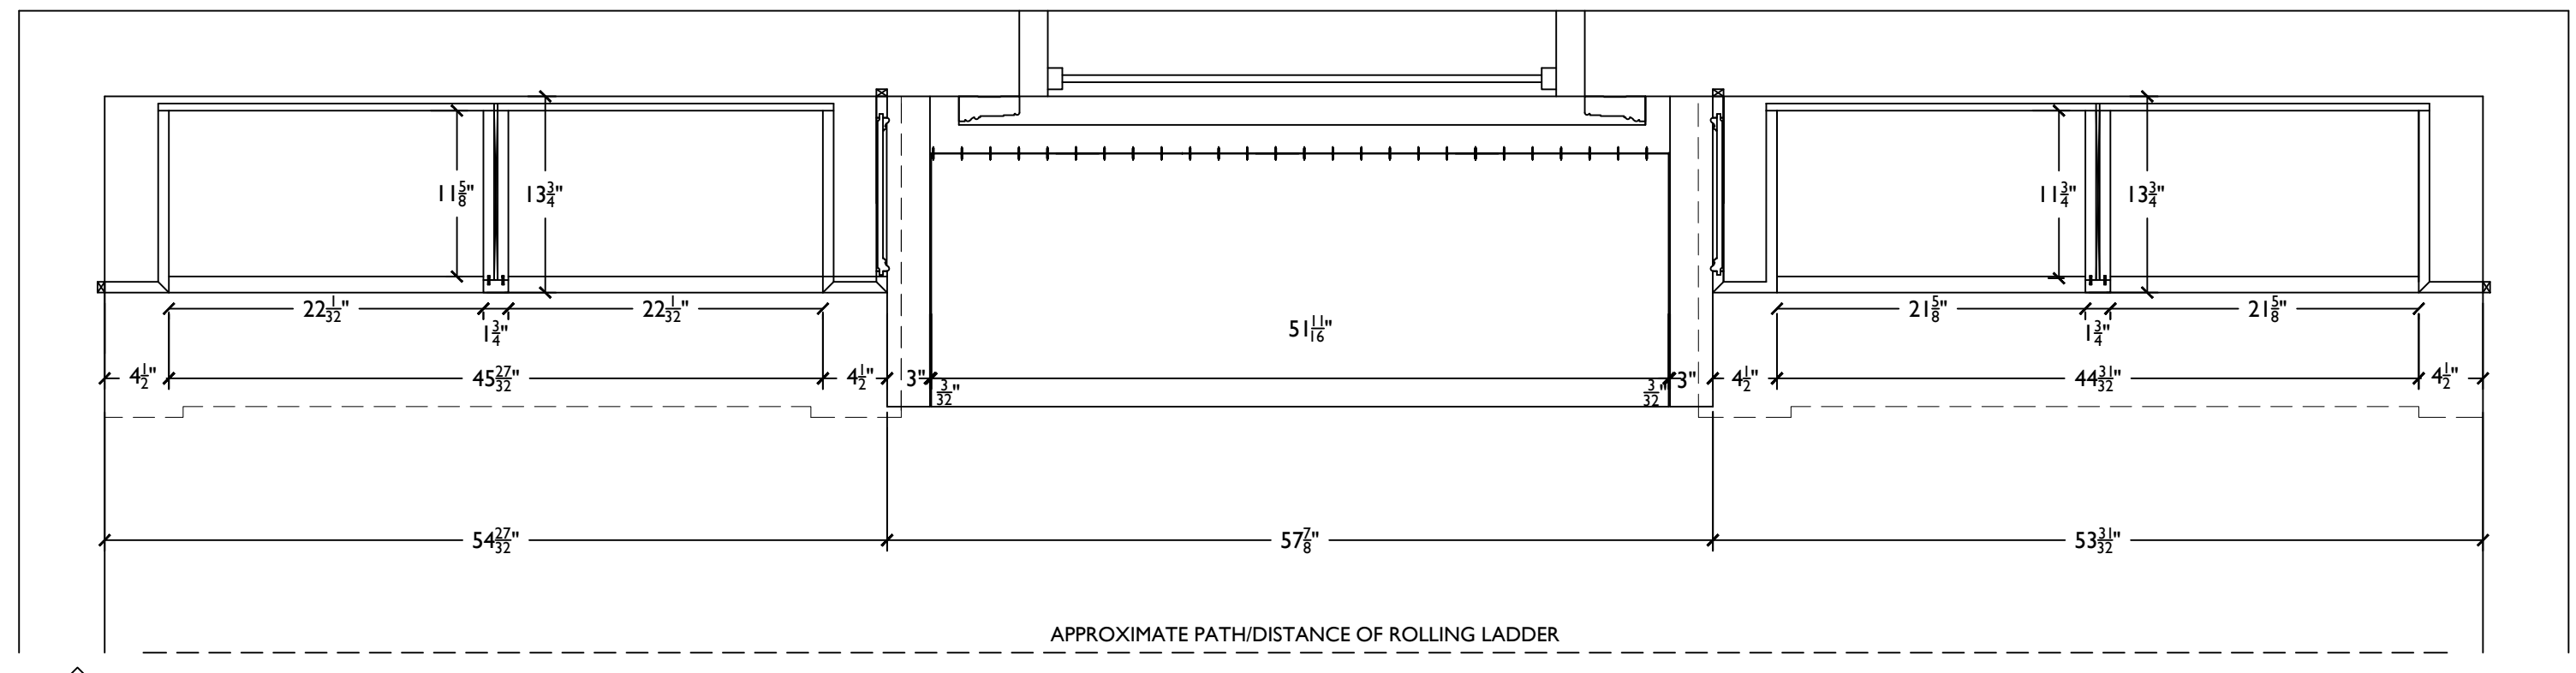

ELEVATION
SCALE: 1"=1'-0"

SECTION
SCALE: 1"=1'-0"

D1 WOOD BASE DETAIL
SCALE: FULL SIZE

SECTION
SCALE: 1"=1'-0"

D2 DOOR PROFILE DETAIL
SCALE: FULL SIZE

D4 SHELF DETAIL
SCALE: FULL SIZE

SECTION
SCALE: 1"=1'-0"

D3 COUNTER DETAIL
SCALE: FULL SIZE

D5 WOOD MOLDING DETAIL
SCALE: FULL SIZE

1 ELEVATION
SCALE: 1"=1'-0"

FINISHES:
EXTERIOR: SHOP PAINT - INTERIOR: NATURAL MAPLE - CLEAR FINISH.

4 SECTION
SCALE: 1"=1'-0"

5 SECTION
SCALE: 1"=1'-0"

2 SECTION
SCALE: 1"=1'-0"

3 SECTION
SCALE: 1"=1'-0"

D1 WOOD BASE DETAIL
SCALE: FULL SIZE

1
2 SECTION - ROLLING LADDER
SCALE: 1"=1'-0"

2
2 ELEVATION - ROLLING LADDER
SCALE: 1"=1'-0"

D2
2 DOOR PROFILE DETAIL
SCALE: FULL SIZE

D4
2 SHELF DETAIL
SCALE: FULL SIZE

D3
2 COUNTER DETAIL
SCALE: FULL SIZE