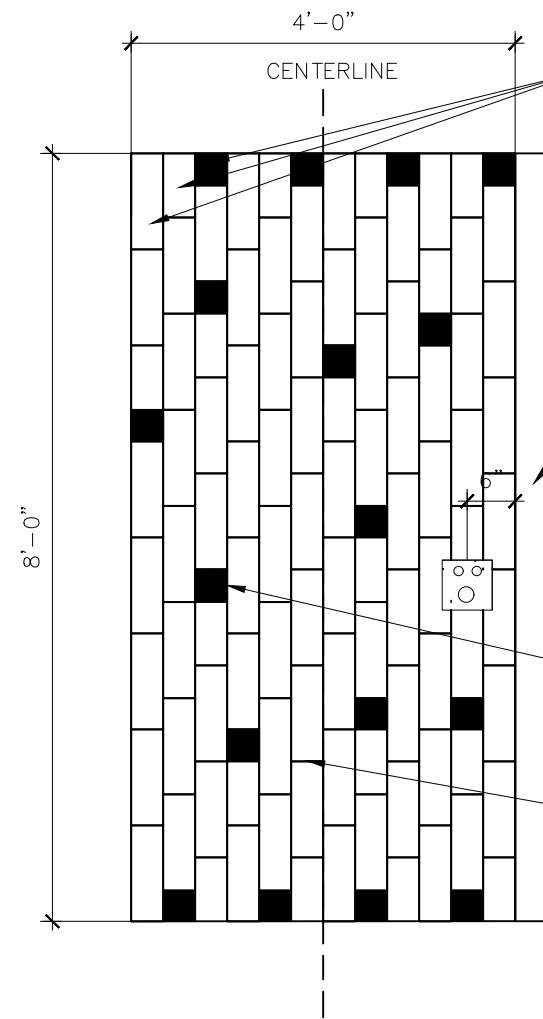

4" CURB

GROHE CONTROL -
GROHTHERM
SMARTCONTROL/DUAL
FUNCTION THERMOSTATIC
TRIM WITH CONTROL
MODULE 29141000

DISCOVER TILE - IRIS
GLOSSY & SANDED TILE
4"X12"
207N

ELEV "B" OPTION 1

GROHE - SHOWERHEAD
NEW TEMPESTA
COSMOPOLITAN 100 -
297591000

GROHE - HAND
SPRAY NEW
TEMPESTA
COSMOPOLITAN
100 -
27575001

GROHE - WALL MOUNTED
HOLDER NEW
TEMPESTA 100/SHOWER
RAIL SET 4 SPRAYS -
28436002

PORCELANOSA - URBAN LINE
SILVER TILE

DISCOVER TILE LAVENDER TILE

ELEV "A" OPTION 2

1/3 OFFSET TILE PATTERN
4"x4", 8"x4", 4"x12"
DISCOVER TILE -
LAVENDER

PORCELANOSA - URBAN
LINE SILVER TILE- 4"x12"
L244005471-100153509

4" CURB

GROHE CONTROL -
GROHTHERM
SMARTCONTROL/DUAL
FUNCTION THERMOSTATIC
TRIM WITH CONTROL
MODULE 29141000