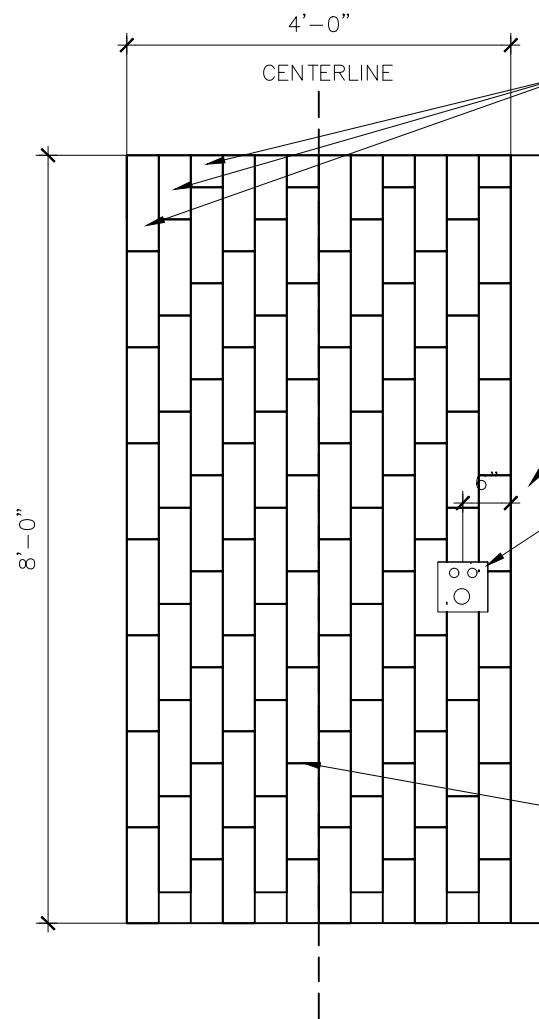

ELEV "A" OPTION 1

1/3 OFFSET TILE PATTERN
4"X4", 8"X4", 4"X12"
DISCOVER TILE -
LAVENDER

PORCELANOSA - URBAN
LINE SILVER TILE- 4"X12"
L244005471-100153509

4" CURB

GROHE CONTROL -
GROHTHERM
SMARTCONTROL/DUAL
FUNCTION THERMOSTATIC
TRIM WITH CONTROL
MODULE 29141000

DISCOVER TILE - IRIS
GLOSSY & SANDED TILE
4"X12"
207N