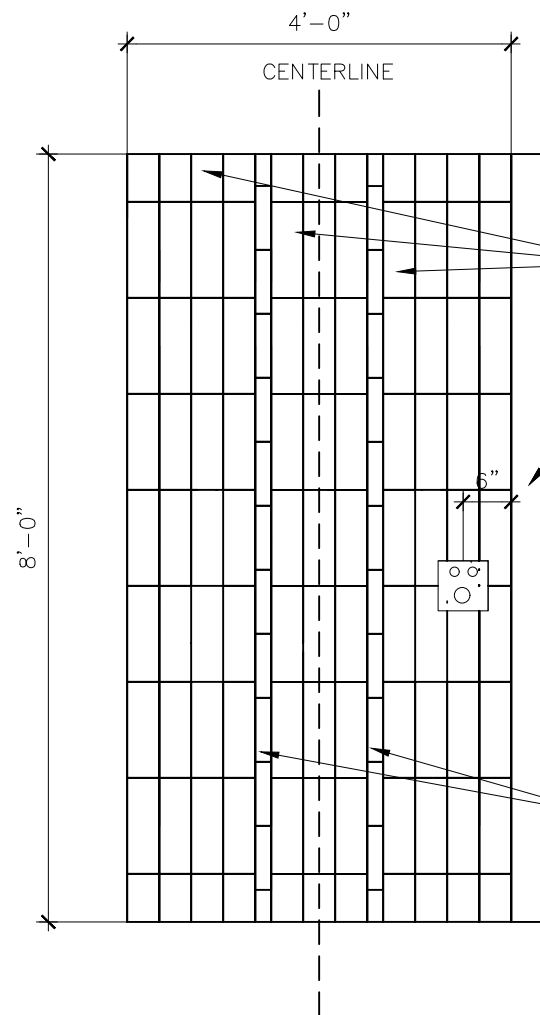

DISCOVER TILE - IRIS
GLOSSY & SANDED TILE
4"x4"RANDOM
207N

DISCOVER TILE - IRIS
GLOSSY & SANDED TILE
2"x12"
207N

ELEV "B" OPTION 2

GROHE - SHOWERHEAD
NEW TEMPESTA
COSMOPOLITAN 100 -
297591000

GROHE - HAND
SPRAY NEW
TEMPESTA
COSMOPOLITAN
100 -
27575001

GROHE - WALL MOUNTED
HOLDER NEW
TEMPESTA 100/SHOWER
RAIL SET 4 SPRAYS -
28436002

PORCELANOSA - URBAN LINE
SILVER TILE

DISCOVER TILE LAVENDER TILE

ELEV "A" OPTION 3

PORCELANOSA - URBAN LINE SILVER TILE- 4"X12" L244005471-100153509