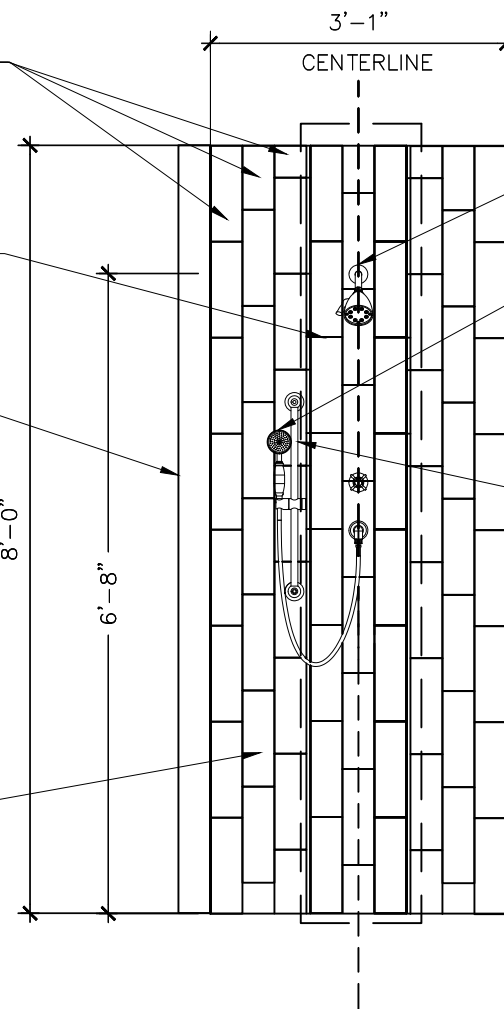

GROHE - WALL MOUNTED HOLDER NEW TEMPESTA 100/SHOWER RAIL SET 4 SPRAYS - 28436002

GROHE - SHOWERHEAD NEW TEMPESTA COSMOPOLITAN 100 - 297591000

KOHLER CLEAR FLO SQUARE DESIGN IN TILE SHOWER DRAIN POLISHED CHROME - K9136-CP

4" CURB

GROHE CONTROL -
GROHTHERM
SMARTCONTROL/DUAL
FUNCTION THERMOSTATIC
TRIM WITH CONTROL
MODULE 29141000

DISCOVER TILE - IRIS
GLOSSY & SANDED TILE
4"X12"
207N

ELEV "B" OPTION 1

GROHE - SHOWERHEAD
NEW TEMPESTA
COSMOPOLITAN 100 -
297591000