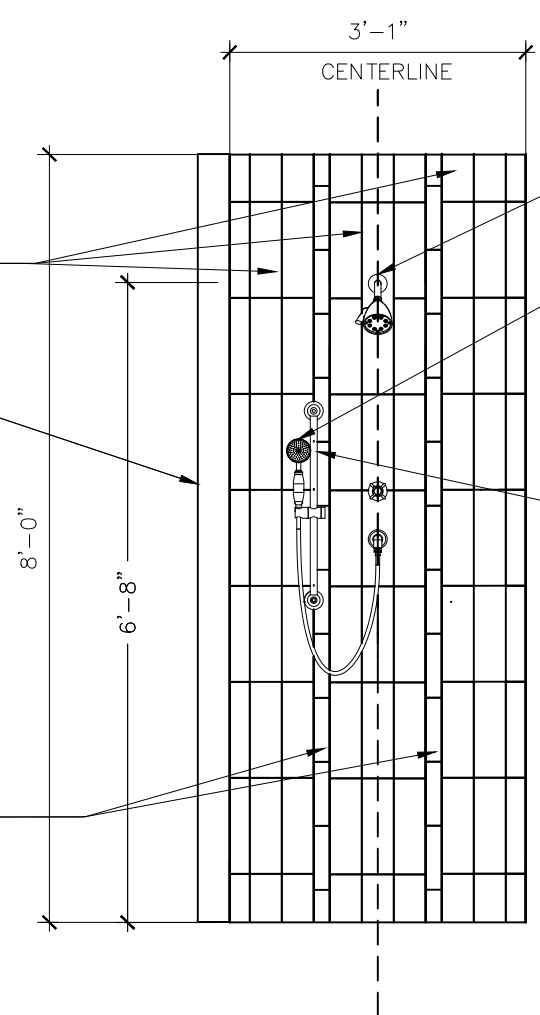

GROHE - WALL MOUNTED
HOLDER NEW
TEMPESTA 100/SHOWER
RAIL SET 4 SPRAYS -
28436002

PORCELANOSA - URBAN LINE
SILVER TILE

DISCOVER TILE LAVENDER TILE

ELEV "A" OPTION 3

PORCELANOSA - URBAN LINE SILVER TILE- 4"X12" L244005471-100153509

4" CURB

GROHE CONTROL - GROHTHERM SMARTCONTROL/DUAL FUNCTION THERMOSTATIC TRIM WITH CONTROL MODULE 29141000

DISCOVER TILE - IRIS GLOSSY & SANDED TILE 2"X8" 207N

ELEV "B" OPTION 3

GROHE - SHOWERHEAD NEW TEMPESTA COSMOPOLITAN 100 - 297591000