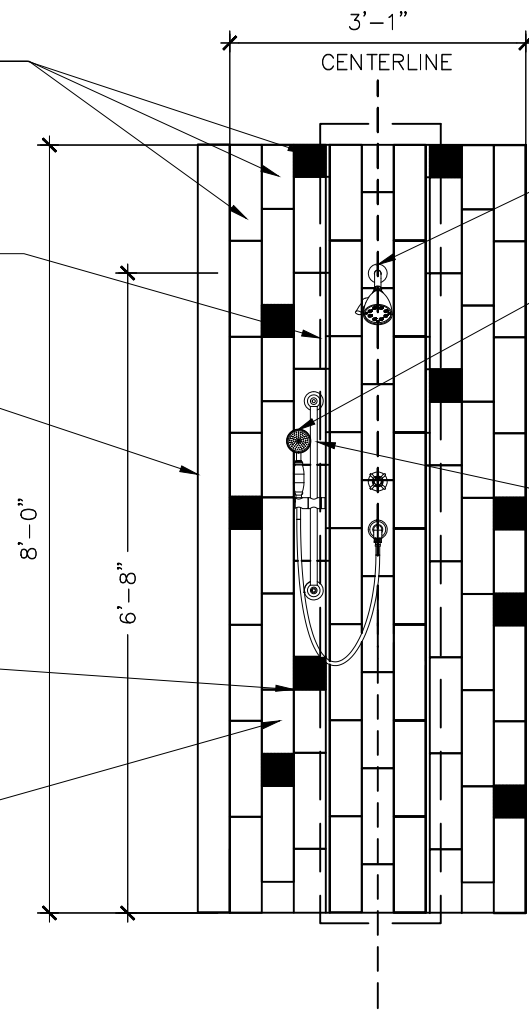

ELEV "B" OPTION 2

GROHE - SHOWERHEAD
NEW TEMPESTA
COSMOPOLITAN 100 -
297591000

GROHE - HAND
SPRAY NEW
TEMPESTA
COSMOPOLITAN
100 -
27575001

GROHE - WALL MOUNTED
HOLDER NEW
TEMPESTA 100/SHOWER
RAIL SET 4 SPRAYS -
28436002