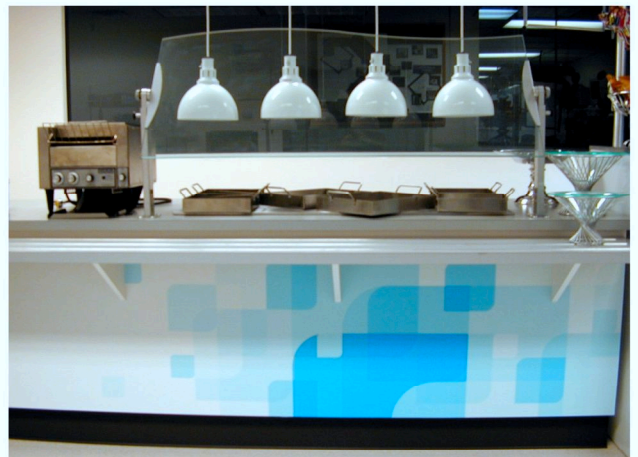

CREO

The Employee Cafeteria at Creo - Billerica, MA

The client was relocating from their Bedford, MA campus to a new campus in Billerica, MA, and wanted to boost employee morale.

One positive way was to include an employee cafeteria. The design incorporated the company logo and colors to reinforce their brand. This was accomplished with custom carpeting and the use of decorative film throughout, utilizing the company logo and theme.