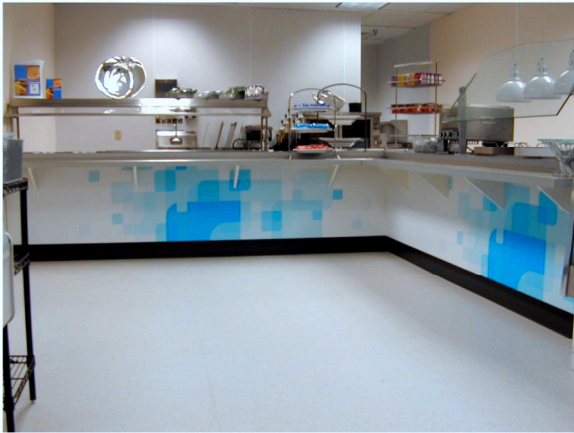

CREO

The Employee Cafeteria at Creo - Billerica, MA

The client was relocating from their Bedford, MA campus to a new campus in Billerica, MA, and wanted to boost employee morale.

One positive way was to include an employee cafeteria. The design incorporated the company logo and colors to reinforce their brand. This was accomplished with custom carpeting and the use of decorative film throughout, utilizing the company logo and theme.