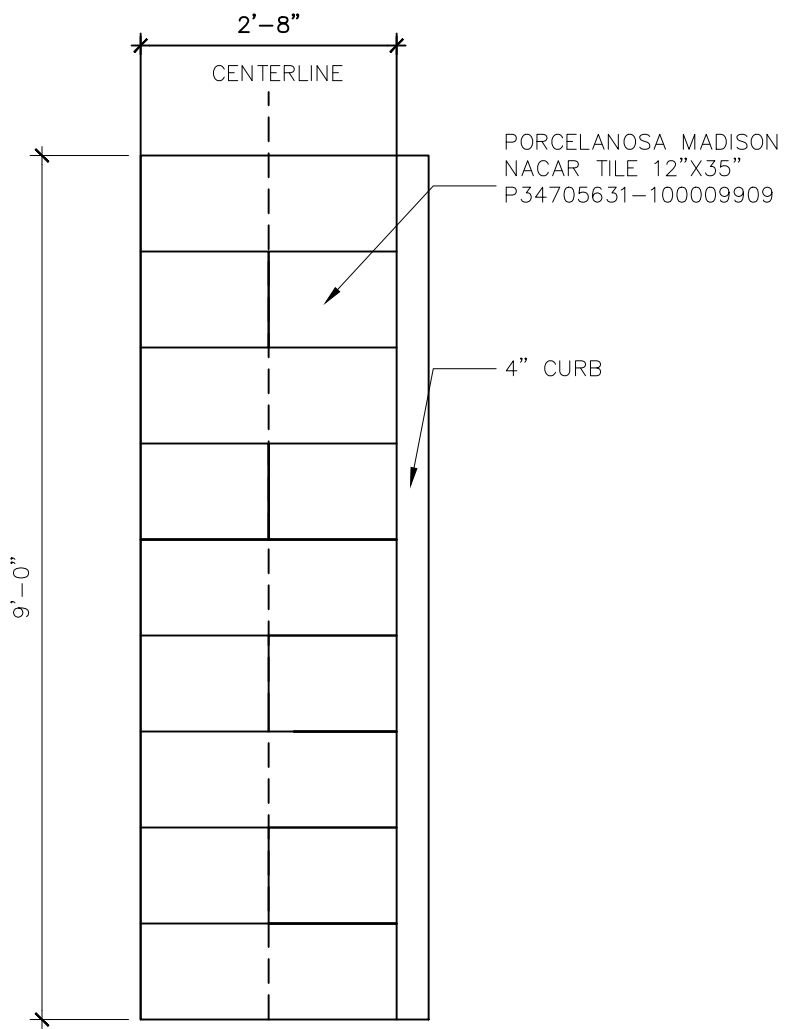

ELEV "A" OPTION 1