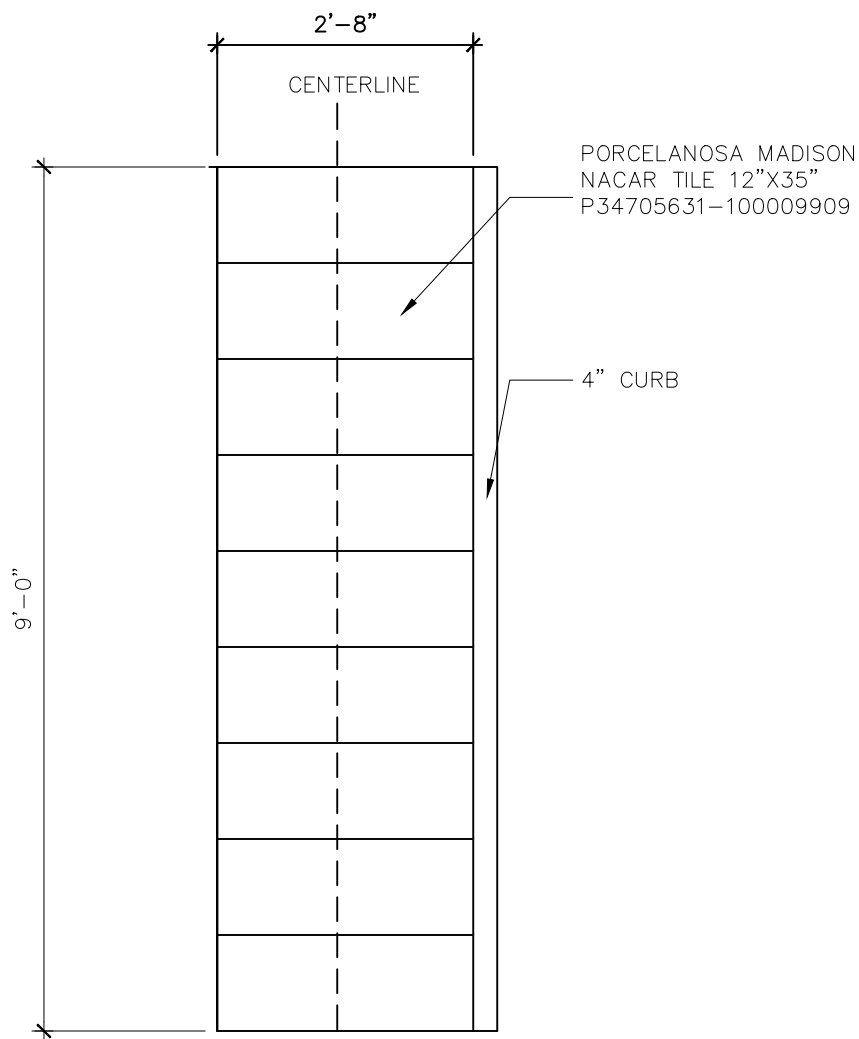

ELEV "A" OPTION 2