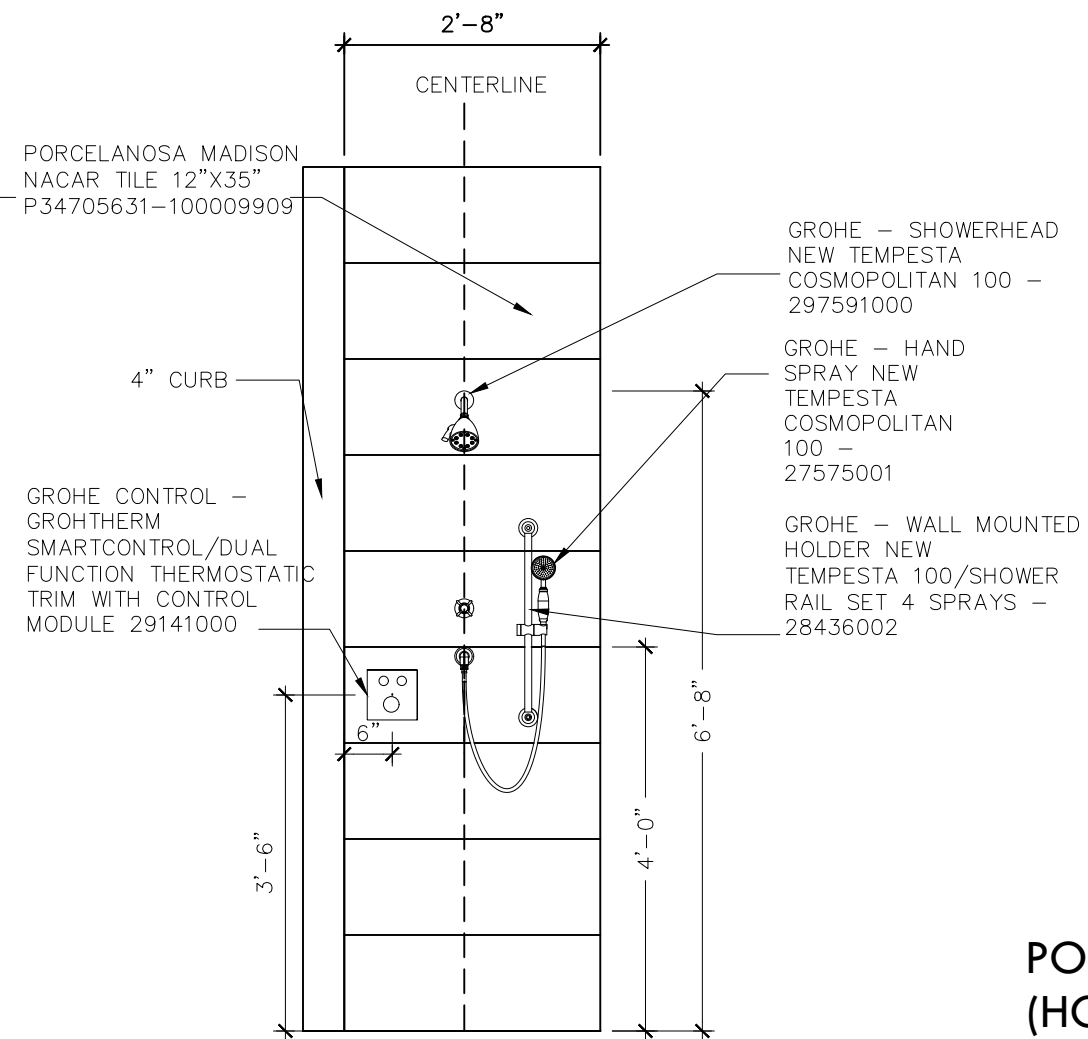

GROHE - SHOWERHEAD
NEW TEMPESTA
COSMOPOLITAN 100 -
297591000

GROHE - WALL MOUNTED
HOLDER NEW
TEMPESTA 100/SHOWER
RAIL SET 4 SPRAYS -
28436002

GROHE - HAND
SPRAY NEW
TEMPESTA
COSMOPOLITAN
100 -
27575001

KOHLER CLEAR FLO
SQUARE DESIGN IN TILE
SHOWER DRAIN
POLISHED CHROME -
K9136-CP

ELEV "A" OPTION 2

ELEV "B" OPTION 2

ELEV "C" OPTION 2

PORCELANOSA - MADISON NACAR
(HORIZONTAL ORIENTATION)

ELEV "A" OPTION 4

ELEV "B" OPTION 4

ELEV "C" OPTION 4

PORCELANOSA - MADISON NACAR
(VERTICAL ORIENTATION)