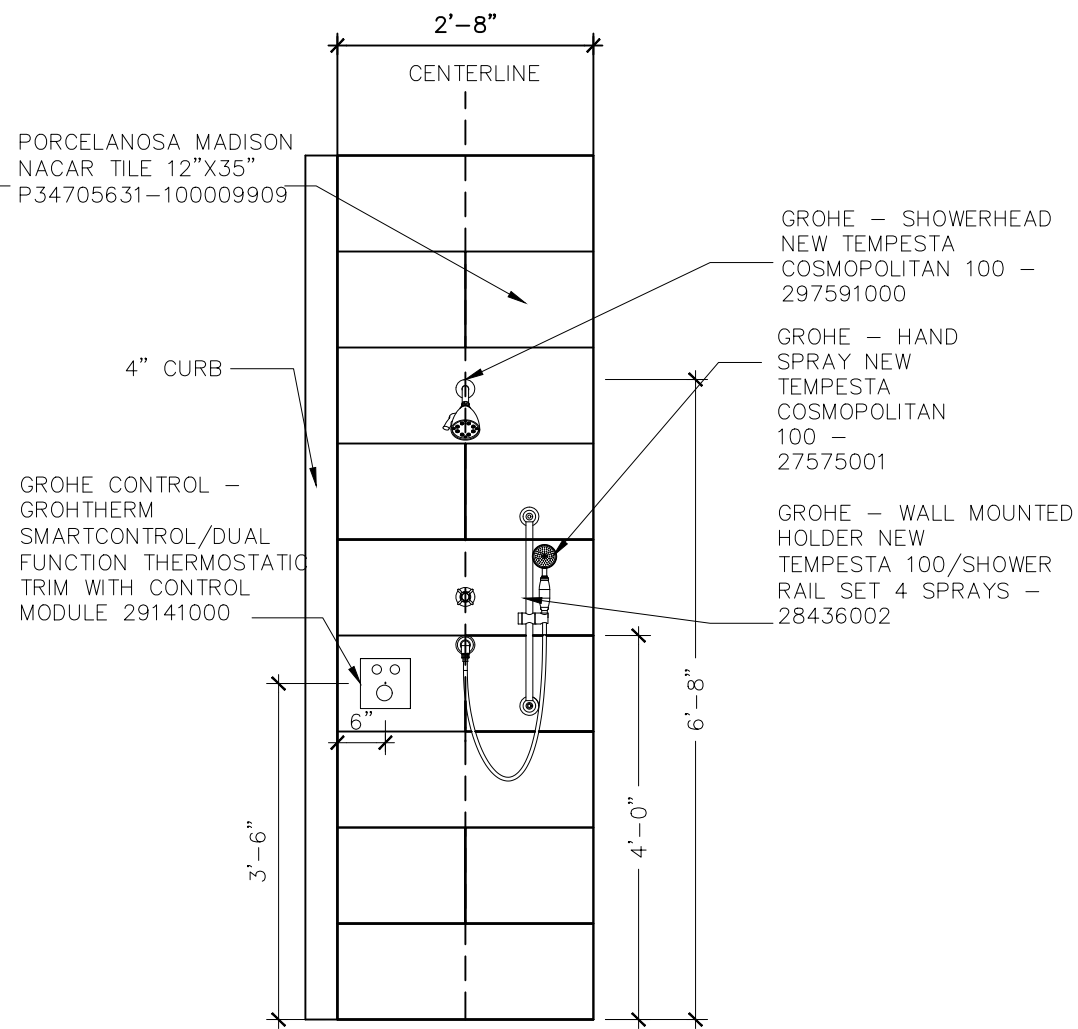

ELEV "C" OPTION 1