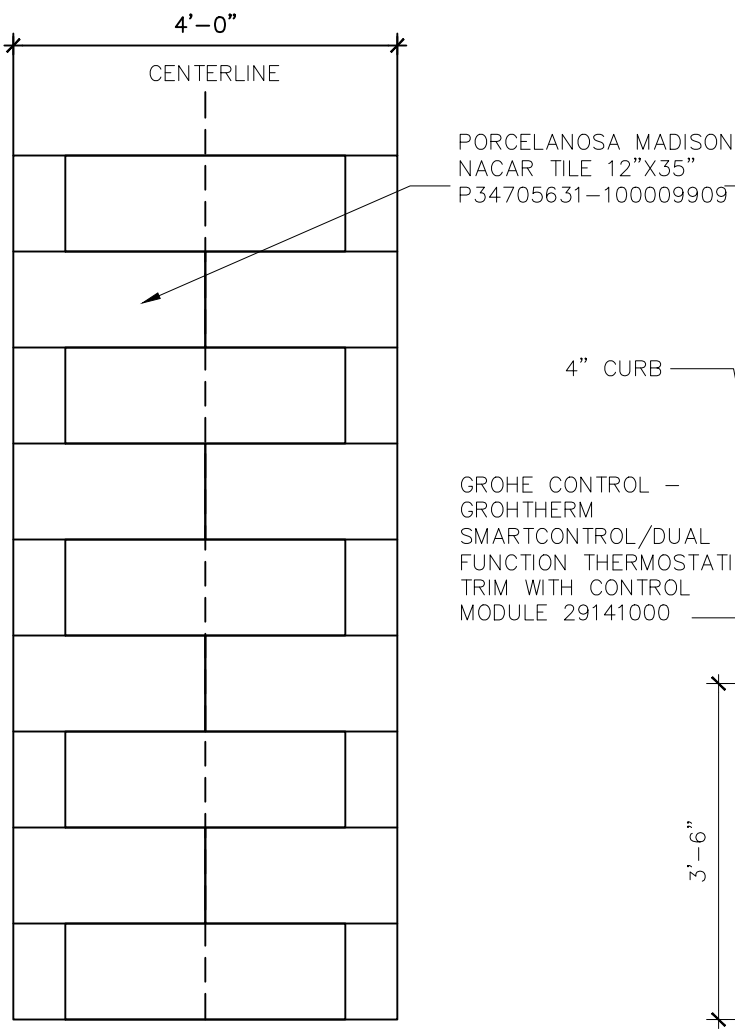

ELEV "B" OPTION 1

ELEV "C" OPTION 1