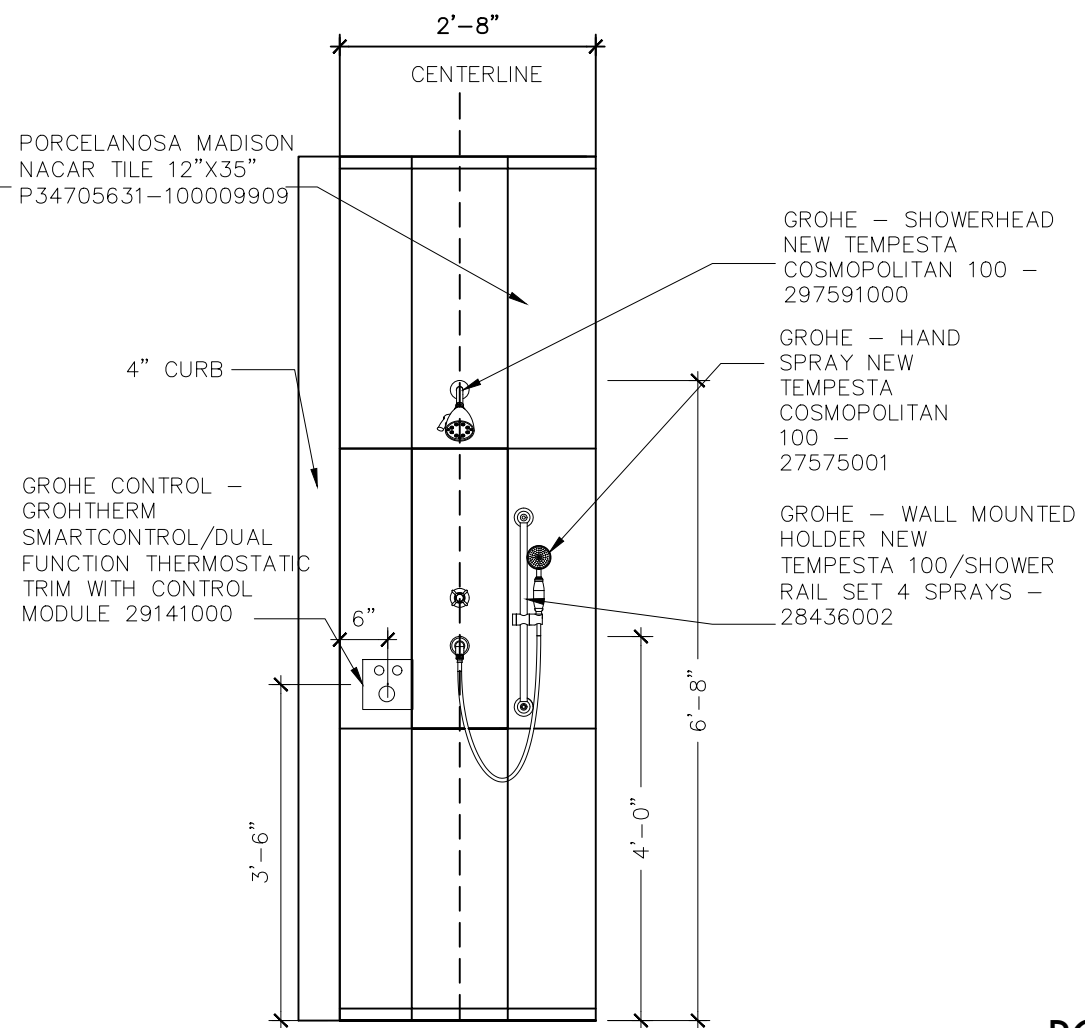

GROHE - SHOWERHEAD
NEW TEMPESTA
COSMOPOLITAN 100 -
297591000

GROHE - WALL MOUNTED
HOLDER NEW
TEMPESTA 100/SHOWER
RAIL SET 4 SPRAYS -
28436002

GROHE - HAND
SPRAY NEW
TEMPESTA
COSMOPOLITAN
100 -
27575001

KOHLER CLEAR FLO
SQUARE DESIGN IN TILE
SHOWER DRAIN
POLISHED CHROME -
K9136-CP

ELEV "A" OPTION 2

ELEV "B" OPTION 2

ELEV "C" OPTION 2

PORCELANOSA - MADISON NACAR
(HORIZONTAL ORIENTATION)

ELEV "A" OPTION 4

ELEV "B" OPTION 4

ELEV "C" OPTION 4

PORCELANOSA - MADISON NACAR
(VERTICAL ORIENTATION)

ELEV "A" OPTION 3

ELEV "B" OPTION 3

ELEV "C" OPTION 3

PORCELANOSA - MADISON NACAR
(VERTICAL ORIENTATION)