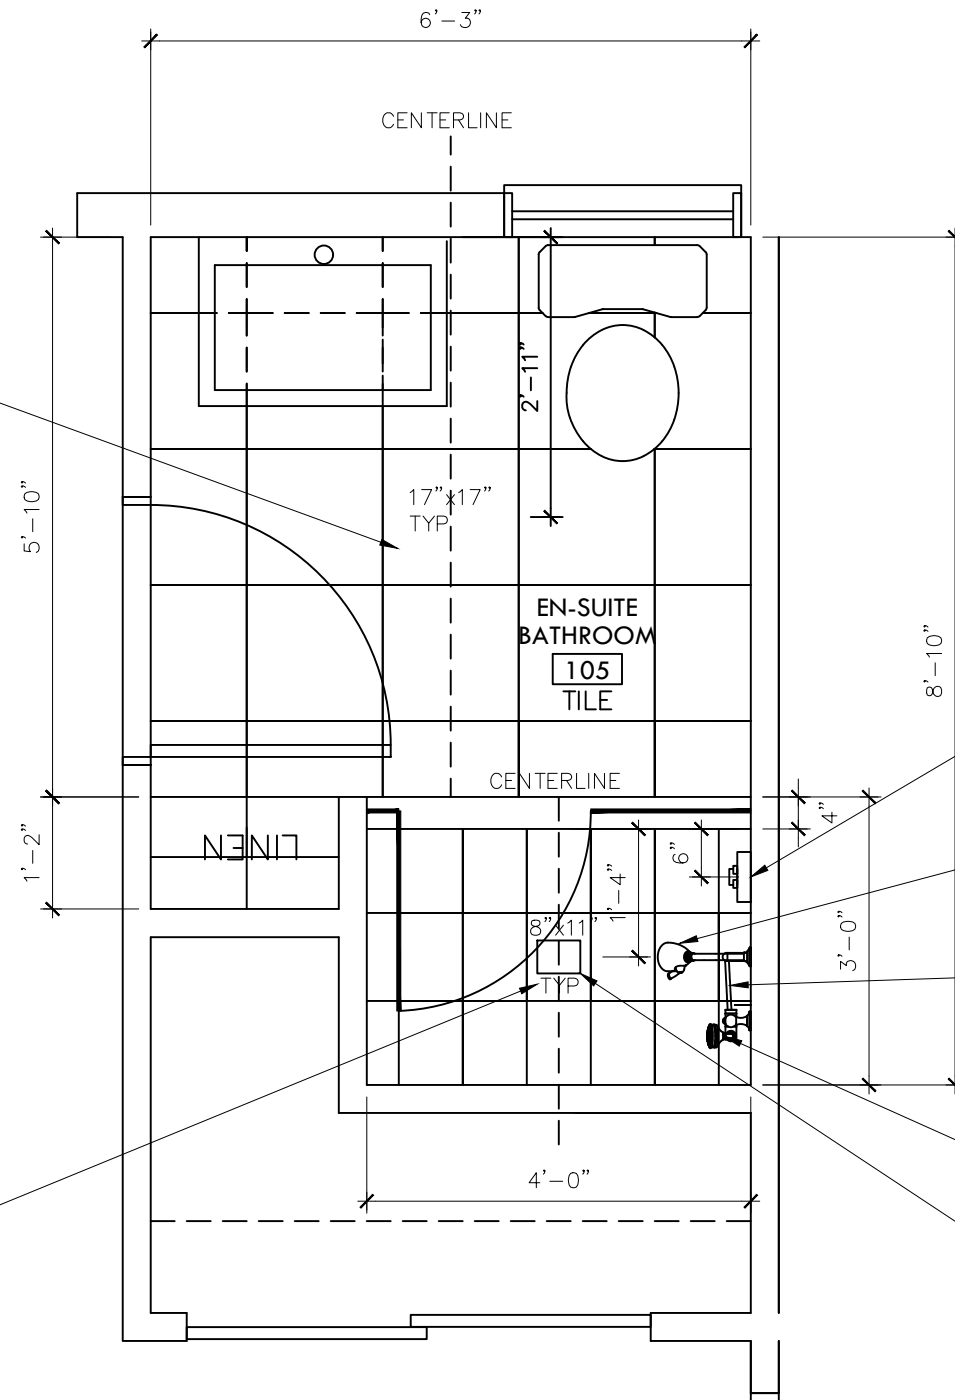

PORCELANOSA - MARM
BLANCO 17"X17"
TILE -
P18569571-100127752

PORCELANOSA - GLACIER
MOON METALLIC WHITE
8"X11" MOSAIC
TILE -
L240100011-100080376

GROHE CONTROL -
GROHTHERM
SMARTCONTROL/DUAL
FUNCTION THERMOSTATIC
TRIM WITH CONTROL
MODULE 29141000

GROHE - SHOWERHEAD
NEW TEMPESTA
COSMOPOLITAN 100 -
297591000

GROHE - WALL MOUNTED
HOLDER NEW
TEMPESTA 100/SHOWER
RAIL SET 4 SPRAYS -
28436002

GROHE - HAND
SPRAY NEW
TEMPESTA
COSMOPOLITAN
100 -
27575001

KOHLER CLEAR FLO
SQUARE DESIGN IN TILE
SHOWER DRAIN
POLISHED CHROME -
K9136-CP