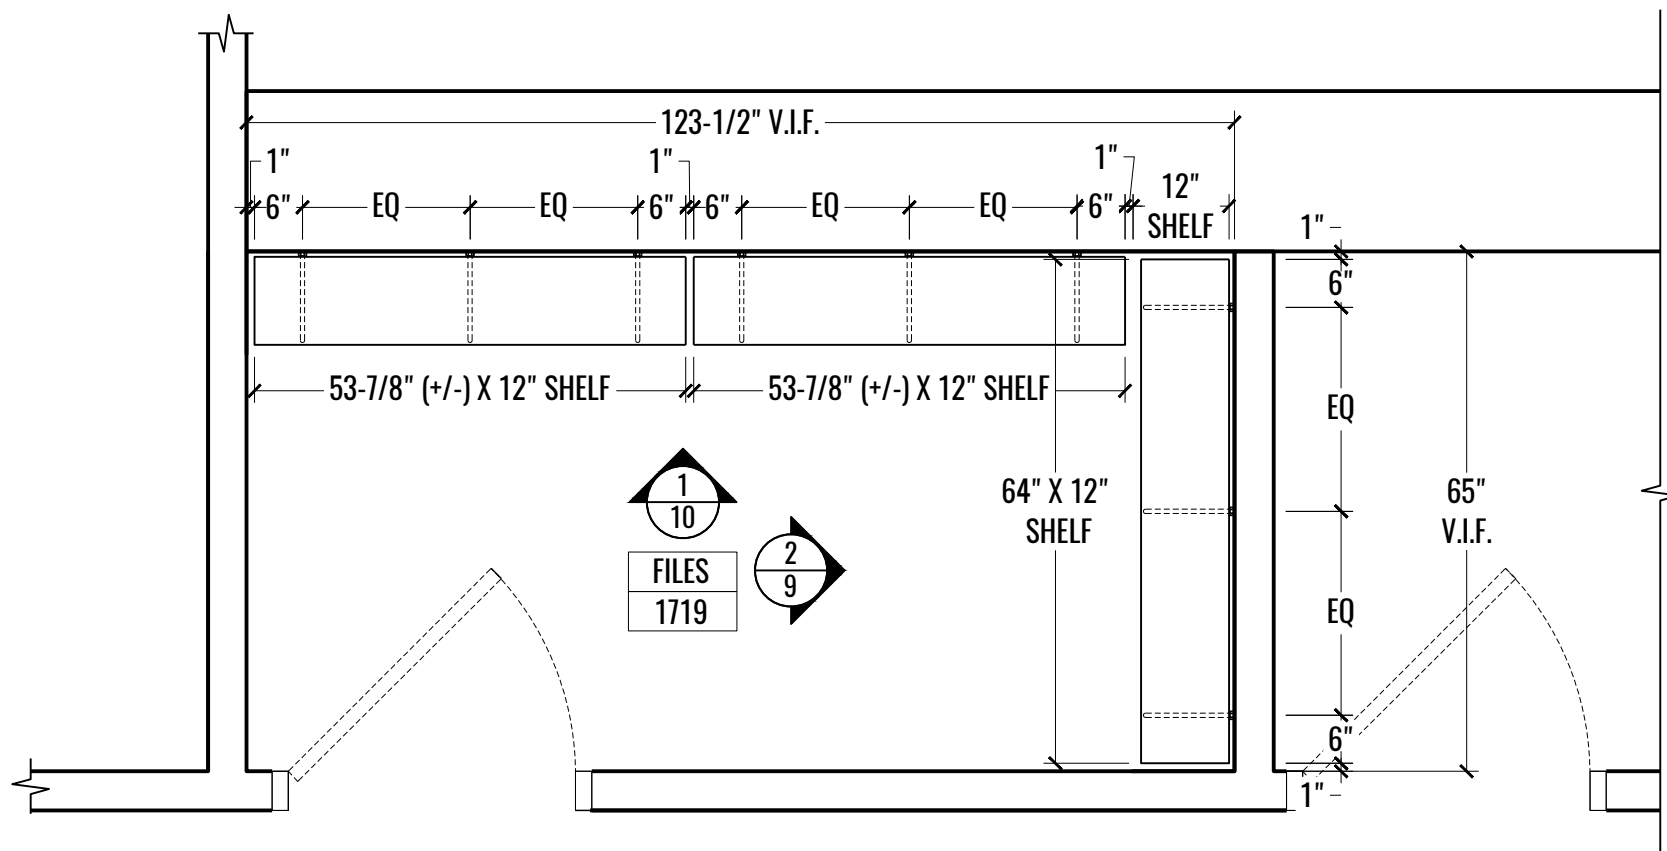

1 PLAN: PROTIVITI/COPY/PRINT - 1705
6 SCALE: 1/2" = 1'-0"

DRAWING NUMBER

MW6

1 ELEVATION: PROTIVITI/COPY/PRINT - 1705
 7 SCALE: 1/2" = 1'-0"

COATS
1715

1 PLAN: COATS - 1715
8 SCALE: 1/2" = 1'-0"

2 ELEVATION: COATS - 1715
8 SCALE: 1/2" = 1'-0"

1 PLAN: FILES - 1719
9 SCALE: 1/2" = 1'-0"

2 ELEVATION: FILES - 1719
9 SCALE: 1/2" = 1'-0"

1
 10
 ELEVATION: FILES - 1719
 SCALE: 1/2" = 1'-0"

1 SECTION: TRASH/RECYCLE PULLOUT @ EX SEARCH/COPY/PRINT - 1701
A SCALE: 1-1/2" = 1'-0"

2 SECTION: CLOSET POLE & SHELF @ COATS - 1715
D SCALE: 1-1/2" = 1'-0"

V.I.F. 108" @ F.F.L.

1 SECTION: ADJUSTABLE SHELVES @ FILES - 1719
E SCALE: 1-1/2" = 1'-0"