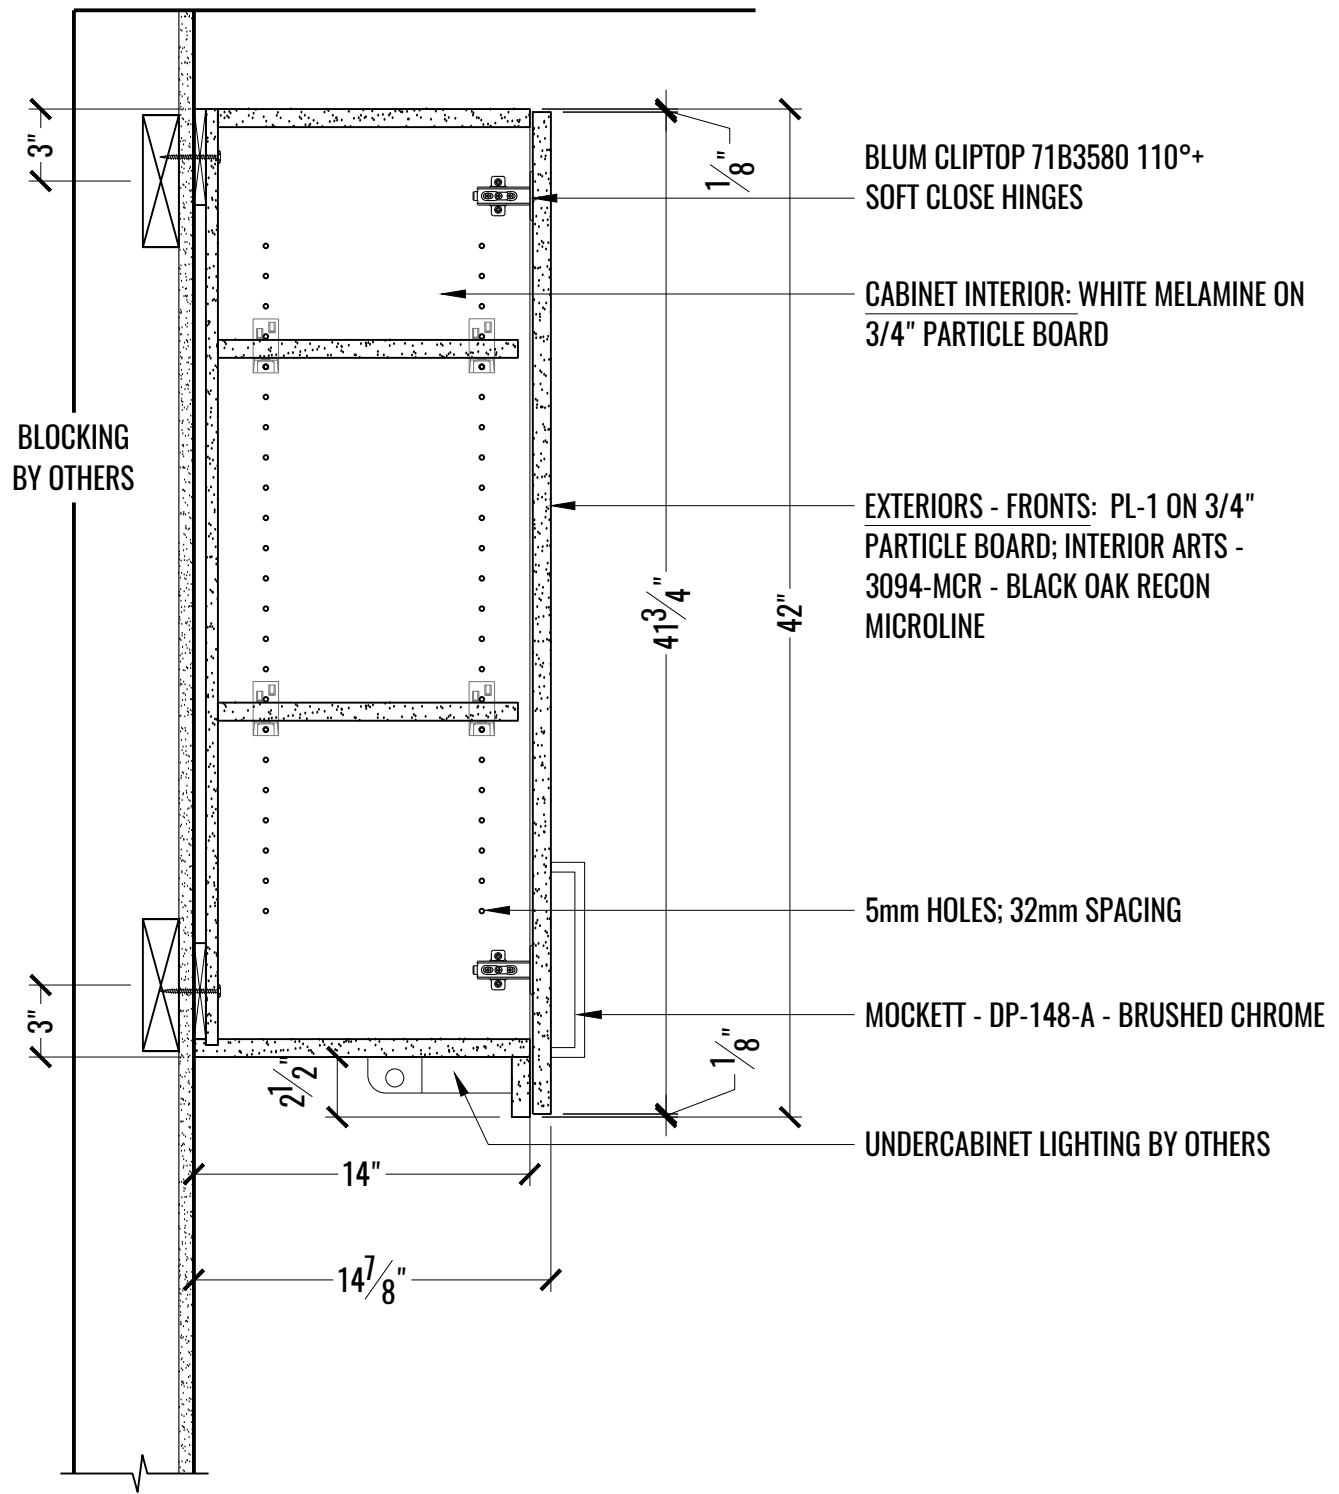

2 SECTION: BASE CABINET W/DRAWER @ EX SEARCH/COPY/PRINT - 1701
A SCALE: 1-1/2" = 1'-0"

1 SECTION: UPPER CABINET @ EX SEARCH/COPY/PRINT - 1701
 B SCALE: 1-1/2" = 1'-0"

2 SECTION: CLOSET POLE & SHELF @ COATS - 1703 & 1704
 B SCALE: 1-1/2" = 1'-0"

1 SECTION: TRASH/RECYCLE PULLOUT @ PROTIVITI/COPY/PRINT - 1705
C SCALE: 1-1/2" = 1'-0"

2 SECTION: BASE CABINET W/DRAWER @ PROTIVITI/COPY/PRINT - 1705
C SCALE: 1-1/2" = 1'-0"

1 SECTION: UPPER CABINET @ PROTIVITI/COPY/SEARCH - 1705
D SCALE: 1-1/2" = 1'-0"

2 SECTION: CLOSET POLE & SHELF @ COATS - 1715
D SCALE: 1-1/2" = 1'-0"

V.I.F. 108" @ F.F.L.

1 SECTION: ADJUSTABLE SHELVES @ FILES - 1719
E SCALE: 1-1/2" = 1'-0"