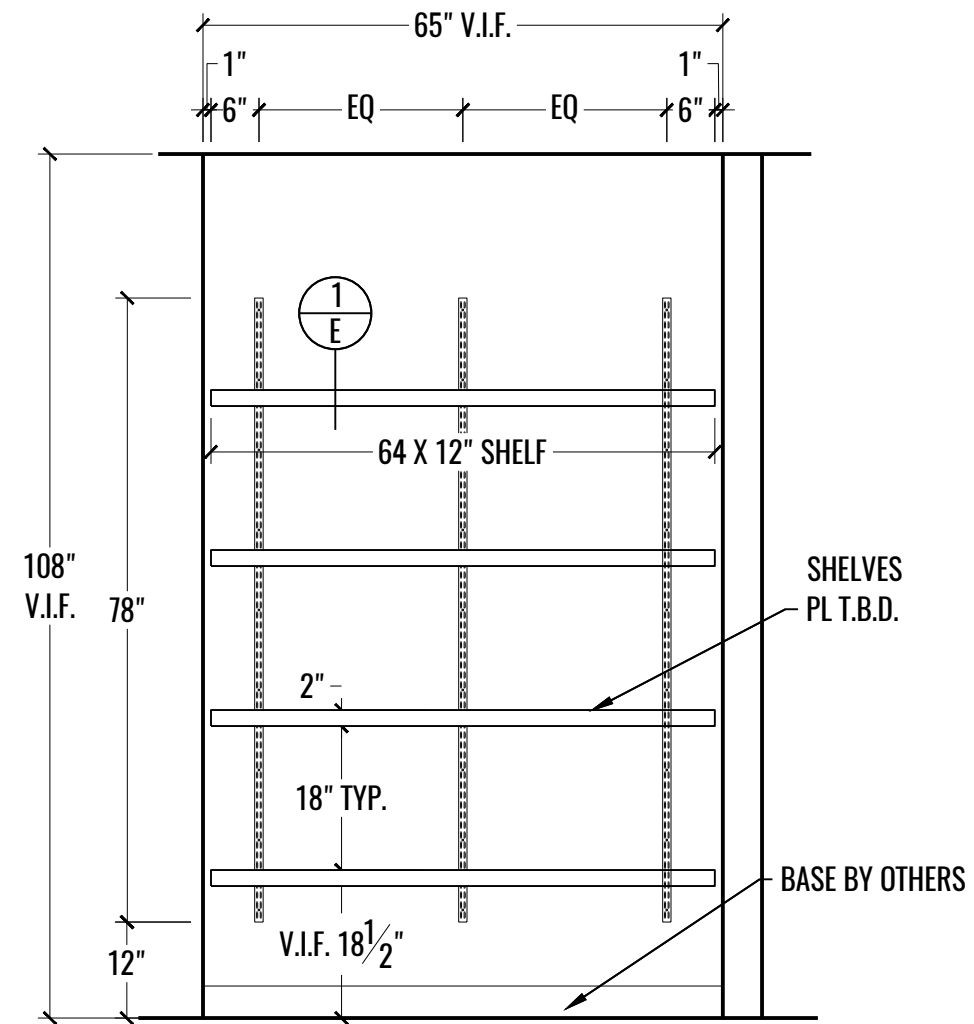

1 PLAN: PROTIVITI/COPY/PRINT - 1705
6 SCALE: 1/2" = 1'-0"

DRAWING NUMBER

MW6

1 ELEVATION: PROTIVITI/COPY/PRINT - 1705
 7 SCALE: 1/2" = 1'-0"

COATS
1715

1 PLAN: COATS - 1715
8 SCALE: 1/2" = 1'-0"

2 ELEVATION: COATS - 1715
8 SCALE: 1/2" = 1'-0"

1 PLAN: FILES - 1719
9 SCALE: 1/2" = 1'-0"

2 ELEVATION: FILES - 1719
9 SCALE: 1/2" = 1'-0"

1
 10
 ELEVATION: FILES - 1719
 SCALE: 1/2" = 1'-0"

1 SECTION: TRASH/RECYCLE PULLOUT @ EX SEARCH/COPY/PRINT - 1701
A SCALE: 1-1/2" = 1'-0"

1 SECTION: TRASH/RECYCLE PULLOUT @ PROTIVITI/COPY/PRINT - 1705
C SCALE: 1-1/2" = 1'-0"

2 SECTION: BASE CABINET W/DRAWER @ PROTIVITI/COPY/PRINT - 1705
C SCALE: 1-1/2" = 1'-0"

1 SECTION: UPPER CABINET @ PROTIVITI/COPY/SEARCH - 1705
D SCALE: 1-1/2" = 1'-0"

2 SECTION: CLOSET POLE & SHELF @ COATS - 1715
D SCALE: 1-1/2" = 1'-0"

V.I.F. 108" @ F.F.L.

1 SECTION: ADJUSTABLE SHELVES @ FILES - 1719
E SCALE: 1-1/2" = 1'-0"