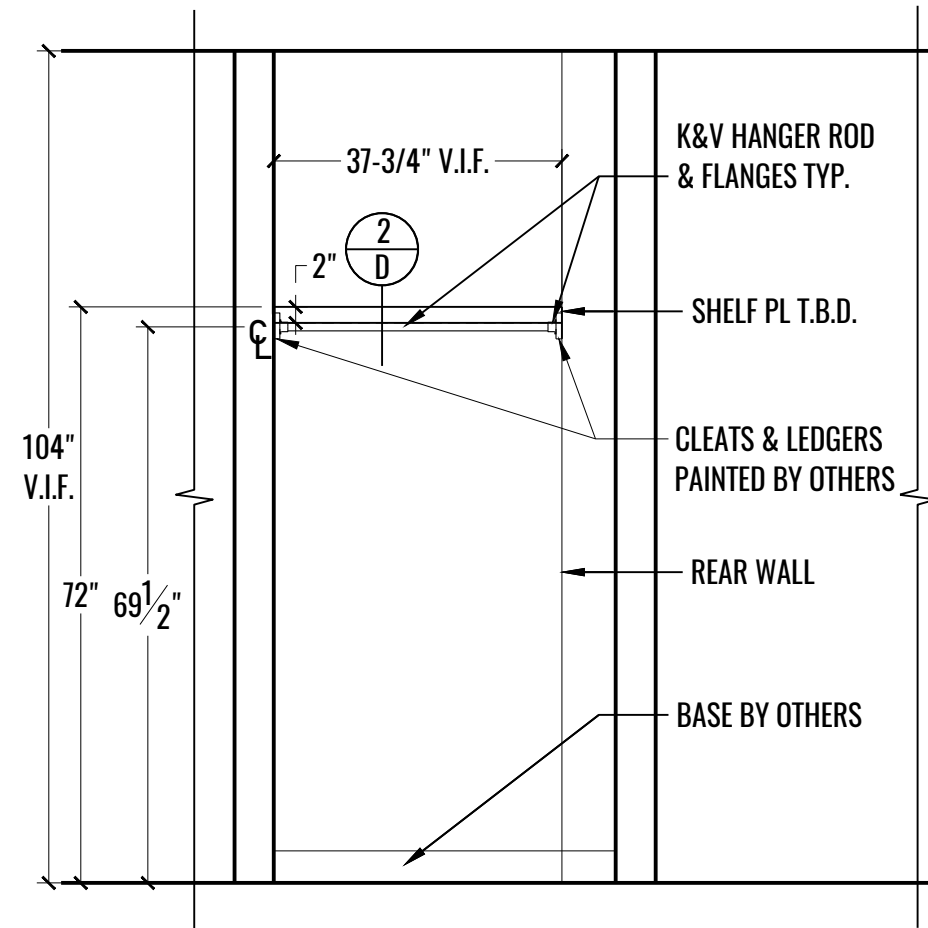

1 PLAN: PROTIVITI/COPY/PRINT - 1705
6 SCALE: 1/2" = 1'-0"

DRAWING NUMBER

MW6

1 ELEVATION: PROTIVITI/COPY/PRINT - 1705
 7 SCALE: 1/2" = 1'-0"

COATS
1715

1 PLAN: COATS - 1715
8 SCALE: 1/2" = 1'-0"

2 ELEVATION: COATS - 1715
8 SCALE: 1/2" = 1'-0"

1 PLAN: FILES - 1719
9 SCALE: 1/2" = 1'-0"

2 ELEVATION: FILES - 1719
9 SCALE: 1/2" = 1'-0"

1
 10
 ELEVATION: FILES - 1719
 SCALE: 1/2" = 1'-0"

1 SECTION: TRASH/RECYCLE PULLOUT @ EX SEARCH/COPY/PRINT - 1701
A SCALE: 1-1/2" = 1'-0"

1 SECTION: TRASH/RECYCLE PULLOUT @ PROTIVITI/COPY/PRINT - 1705
C SCALE: 1-1/2" = 1'-0"

2 SECTION: BASE CABINET W/DRAWER @ PROTIVITI/COPY/PRINT - 1705
C SCALE: 1-1/2" = 1'-0"

1 SECTION: UPPER CABINET @ PROTIVITI/COPY/SEARCH - 1705
D SCALE: 1-1/2" = 1'-0"

2 SECTION: CLOSET POLE & SHELF @ COATS - 1715
D SCALE: 1-1/2" = 1'-0"

V.I.F. 108" @ F.F.L.

1 SECTION: ADJUSTABLE SHELVES @ FILES - 1719
E SCALE: 1-1/2" = 1'-0"