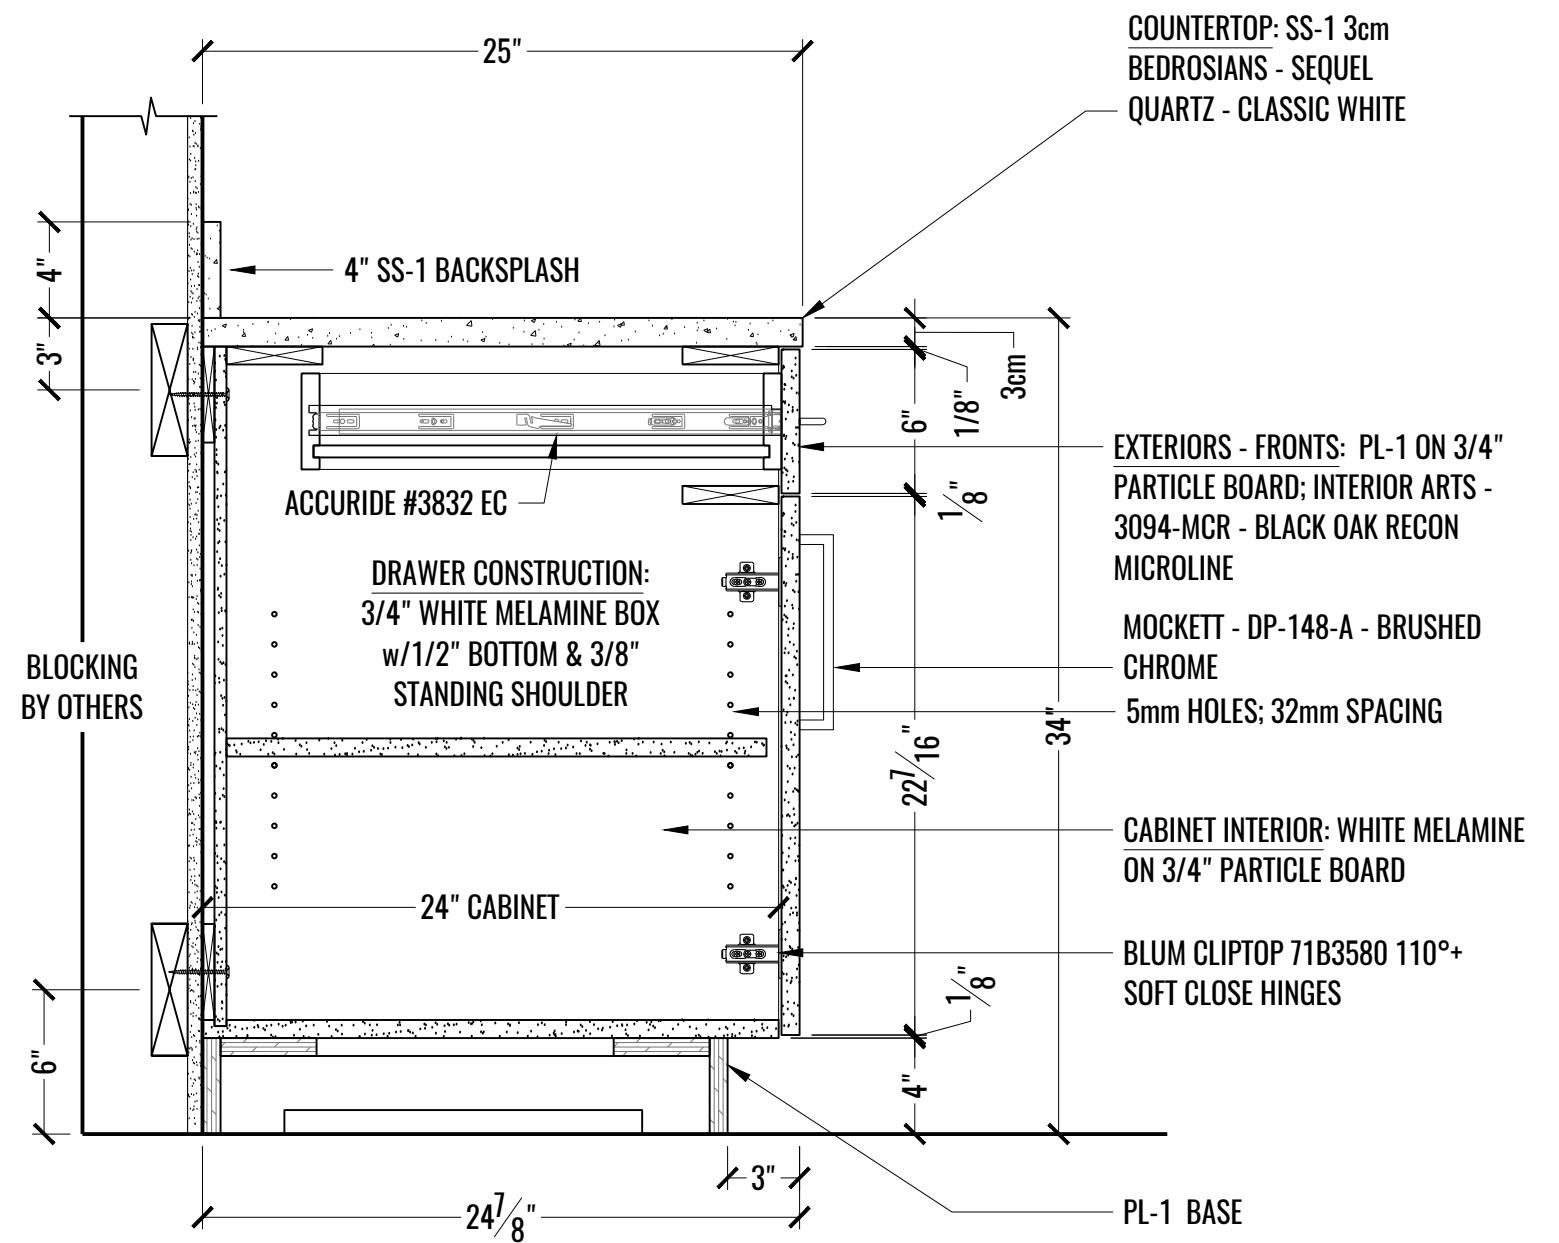

2 SECTION: BASE CABINET W/DRAWER @ EX SEARCH/COPY/PRINT - 1701
A SCALE: 1-1/2" = 1'-0"

1 SECTION: UPPER CABINET @ EX SEARCH/COPY/PRINT - 1701
 B SCALE: 1-1/2" = 1'-0"

2 SECTION: CLOSET POLE & SHELF @ COATS - 1703 & 1704
 B SCALE: 1-1/2" = 1'-0"

1 SECTION: TRASH/RECYCLE PULLOUT @ PROTIVITI/COPY/PRINT - 1705
C SCALE: 1-1/2" = 1'-0"

2 SECTION: BASE CABINET W/DRAWER @ PROTIVITI/COPY/PRINT - 1705
C SCALE: 1-1/2" = 1'-0"

1 SECTION: UPPER CABINET @ PROTIVITI/COPY/SEARCH - 1705
D SCALE: 1-1/2" = 1'-0"

2 SECTION: CLOSET POLE & SHELF @ COATS - 1715
D SCALE: 1-1/2" = 1'-0"

V.I.F. 108" @ F.F.L.

1 SECTION: ADJUSTABLE SHELVES @ FILES - 1719
E SCALE: 1-1/2" = 1'-0"