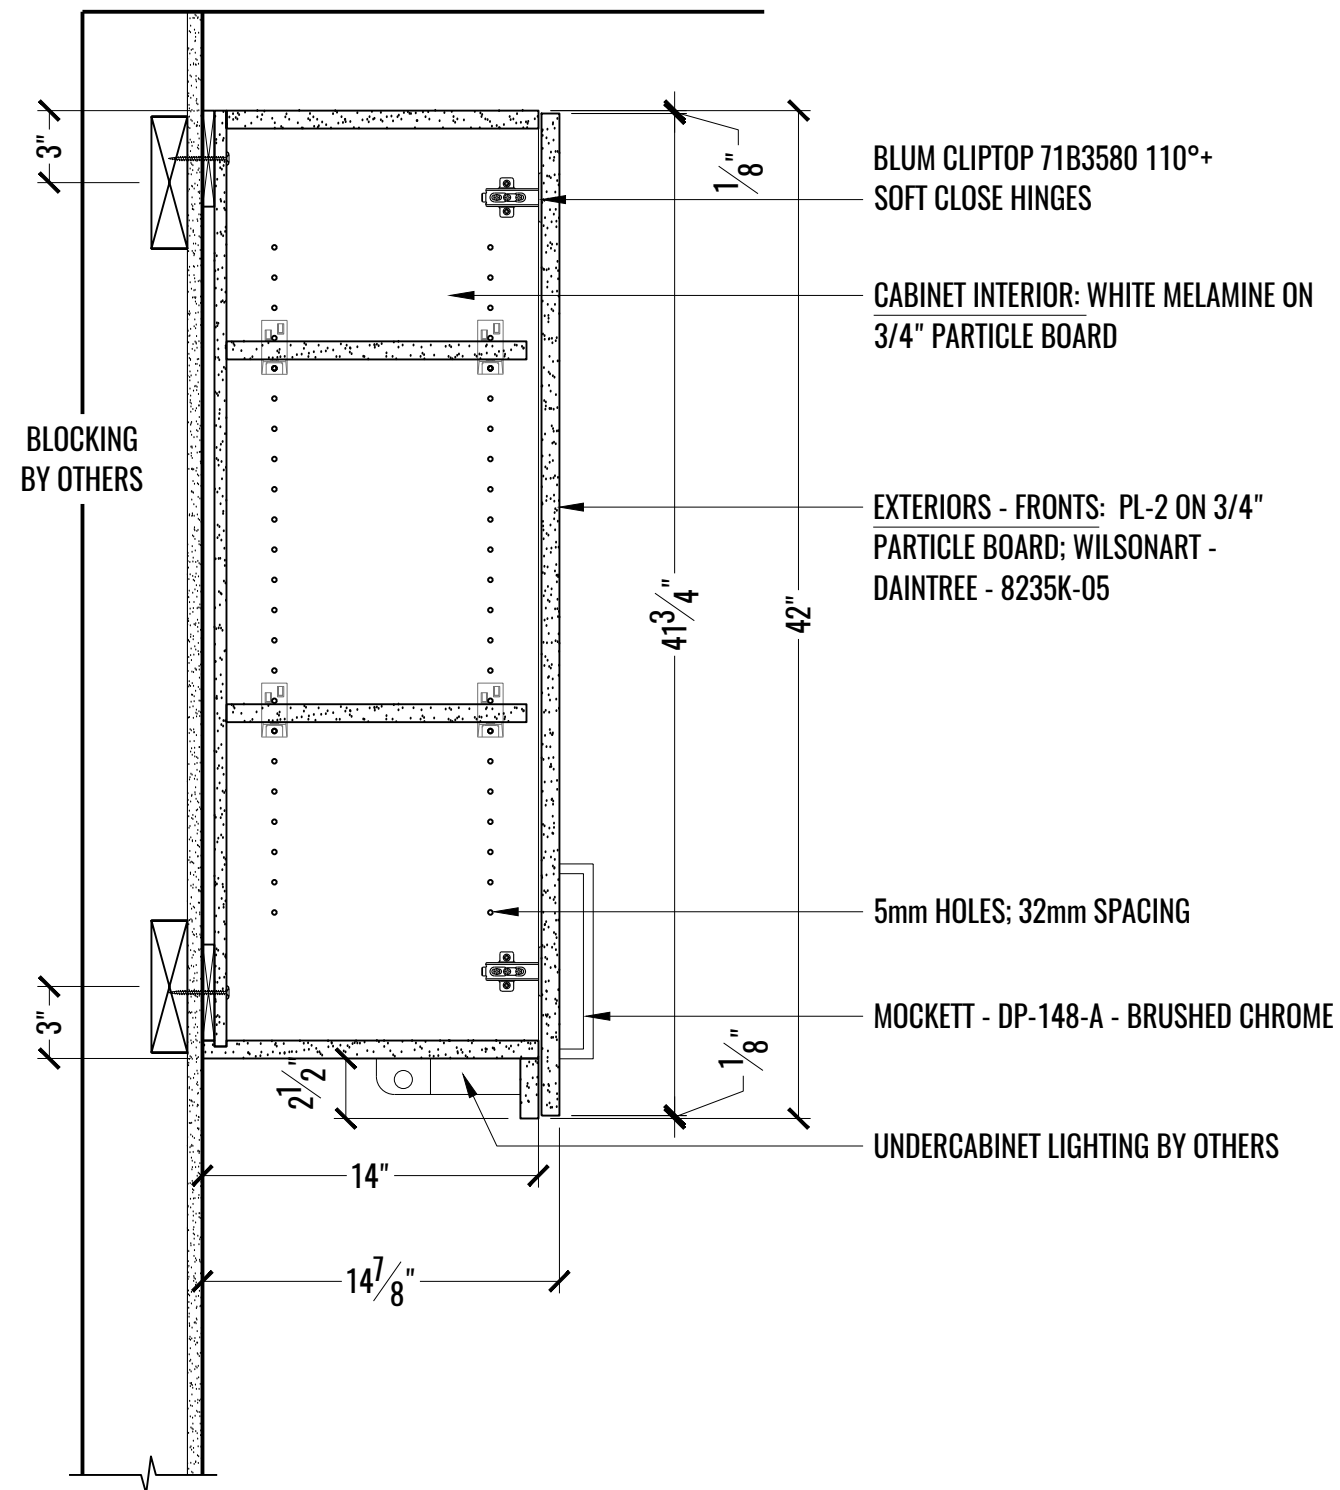

1 PLAN: FILES - 1719
9 SCALE: 1/2" = 1'-0"

2 ELEVATION: FILES - 1719
9 SCALE: 1/2" = 1'-0"

1
 10
 ELEVATION: FILES - 1719
 SCALE: 1/2" = 1'-0"

1 SECTION: TRASH/RECYCLE PULLOUT @ EX SEARCH/COPY/PRINT - 1701
A SCALE: 1-1/2" = 1'-0"

2 SECTION: BASE CABINET W/DRAWER @ EX SEARCH/COPY/PRINT - 1701
A SCALE: 1-1/2" = 1'-0"

1 SECTION: UPPER CABINET @ EX SEARCH/COPY/PRINT - 1701
 B SCALE: 1-1/2" = 1'-0"

2 SECTION: CLOSET POLE & SHELF @ COATS - 1703 & 1704
 B SCALE: 1-1/2" = 1'-0"

1 SECTION: TRASH/RECYCLE PULLOUT @ PROTIVITI/COPY/PRINT - 1705
C SCALE: 1-1/2" = 1'-0"

2 SECTION: BASE CABINET W/DRAWER @ PROTIVITI/COPY/PRINT - 1705
C SCALE: 1-1/2" = 1'-0"

1 SECTION: UPPER CABINET @ PROTIVITI/COPY/SEARCH - 1705
D SCALE: 1-1/2" = 1'-0"

2 SECTION: CLOSET POLE & SHELF @ COATS - 1715
D SCALE: 1-1/2" = 1'-0"

V.I.F. 108" @ F.F.L.

1 SECTION: ADJUSTABLE SHELVES @ FILES - 1719
E SCALE: 1-1/2" = 1'-0"