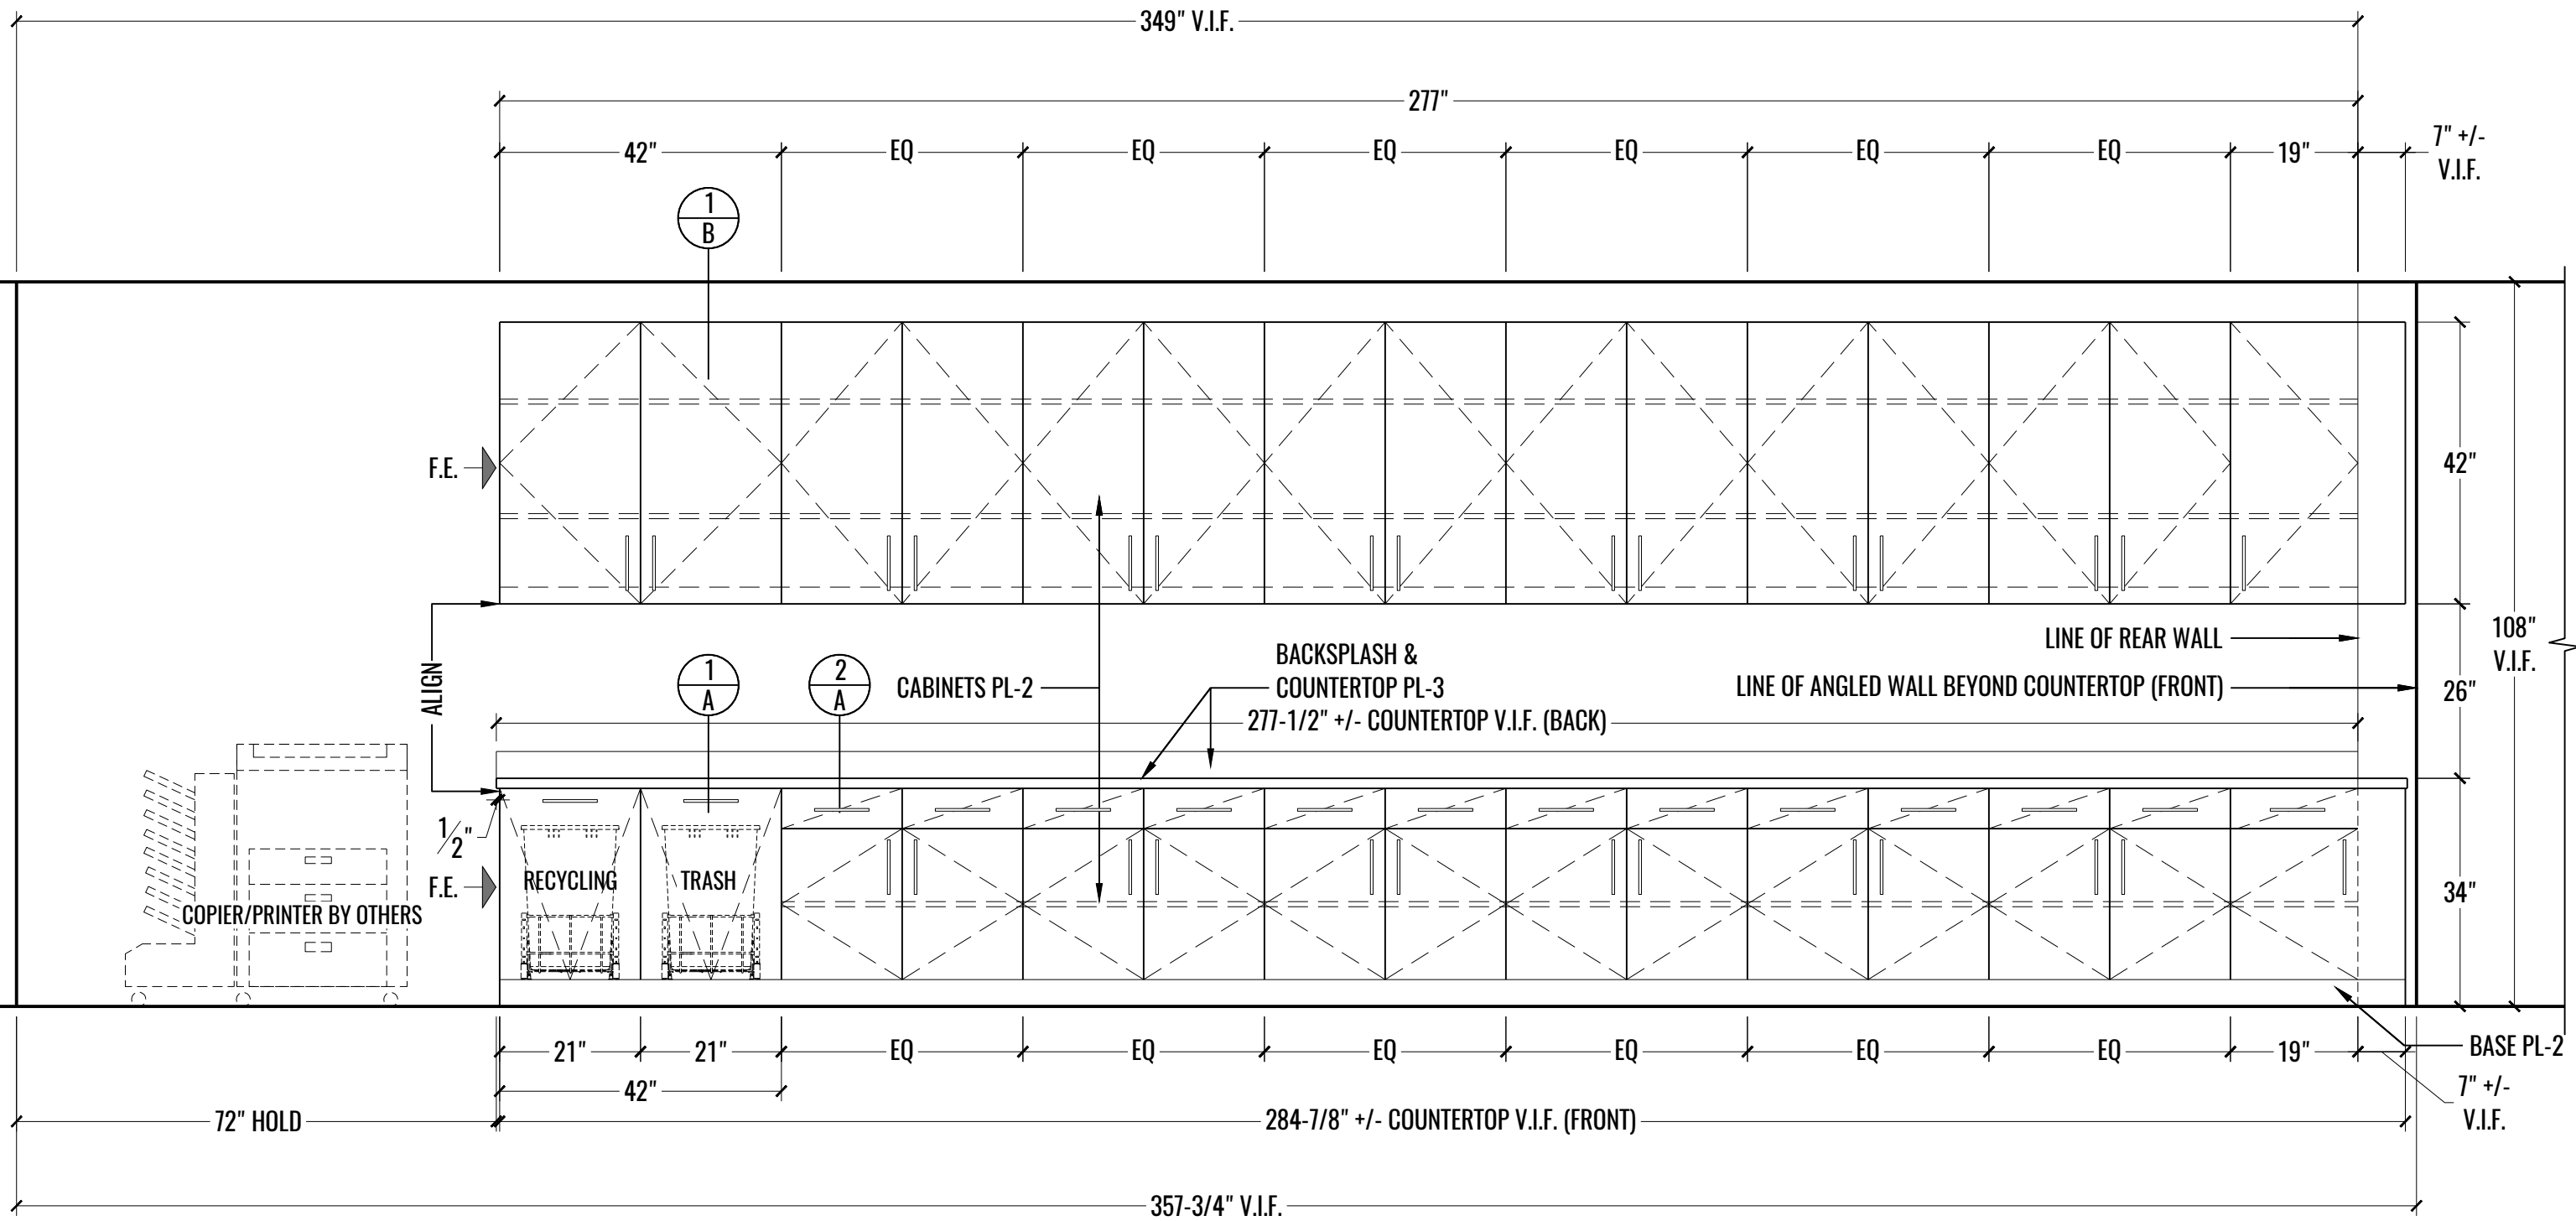

1 PLAN: PROJECT SCOPE 17TH FLOOR
 1 SCALE: NOT TO SCALE

 EX SEARCH/COPY/PRINT
 1701

1 PLAN: EX SEARCH/COPY/PRINT - 1701
 2 SCALE: 1/2" = 1'-0"

DRAWING NUMBER
MW2

1 ELEVATION: EX SEARCH/COPY/PRINT - 1701
3 SCALE: 1/2" = 1'-0"

1 PLAN: COATS - 1703
4 SCALE: 1/2" = 1'-0"

2 ELEVATION: COATS - 1703
4 SCALE: 1/2" = 1'-0"

1 PLAN: COATS - 1704
5 SCALE: 1/2" = 1'-0"

2 ELEVATION: COATS - 1704
5 SCALE: 1/2" = 1'-0"

PROTIVITI/COPY/PRINT
1705

1 PLAN: PROTIVITI/COPY/PRINT - 1705
6 SCALE: 1/2" = 1'-0"

DRAWING NUMBER

MW6

1 ELEVATION: PROTIVITI/COPY/PRINT - 1705
 7 SCALE: 1/2" = 1'-0"

COATS
1715

1 PLAN: COATS - 1715
8 SCALE: 1/2" = 1'-0"

2 ELEVATION: COATS - 1715
8 SCALE: 1/2" = 1'-0"

1 PLAN: FILES - 1719
9 SCALE: 1/2" = 1'-0"

2 ELEVATION: FILES - 1719
9 SCALE: 1/2" = 1'-0"

1
 10
 ELEVATION: FILES - 1719
 SCALE: 1/2" = 1'-0"

1 SECTION: TRASH/RECYCLE PULLOUT @ EX SEARCH/COPY/PRINT - 1701
A SCALE: 1-1/2" = 1'-0"