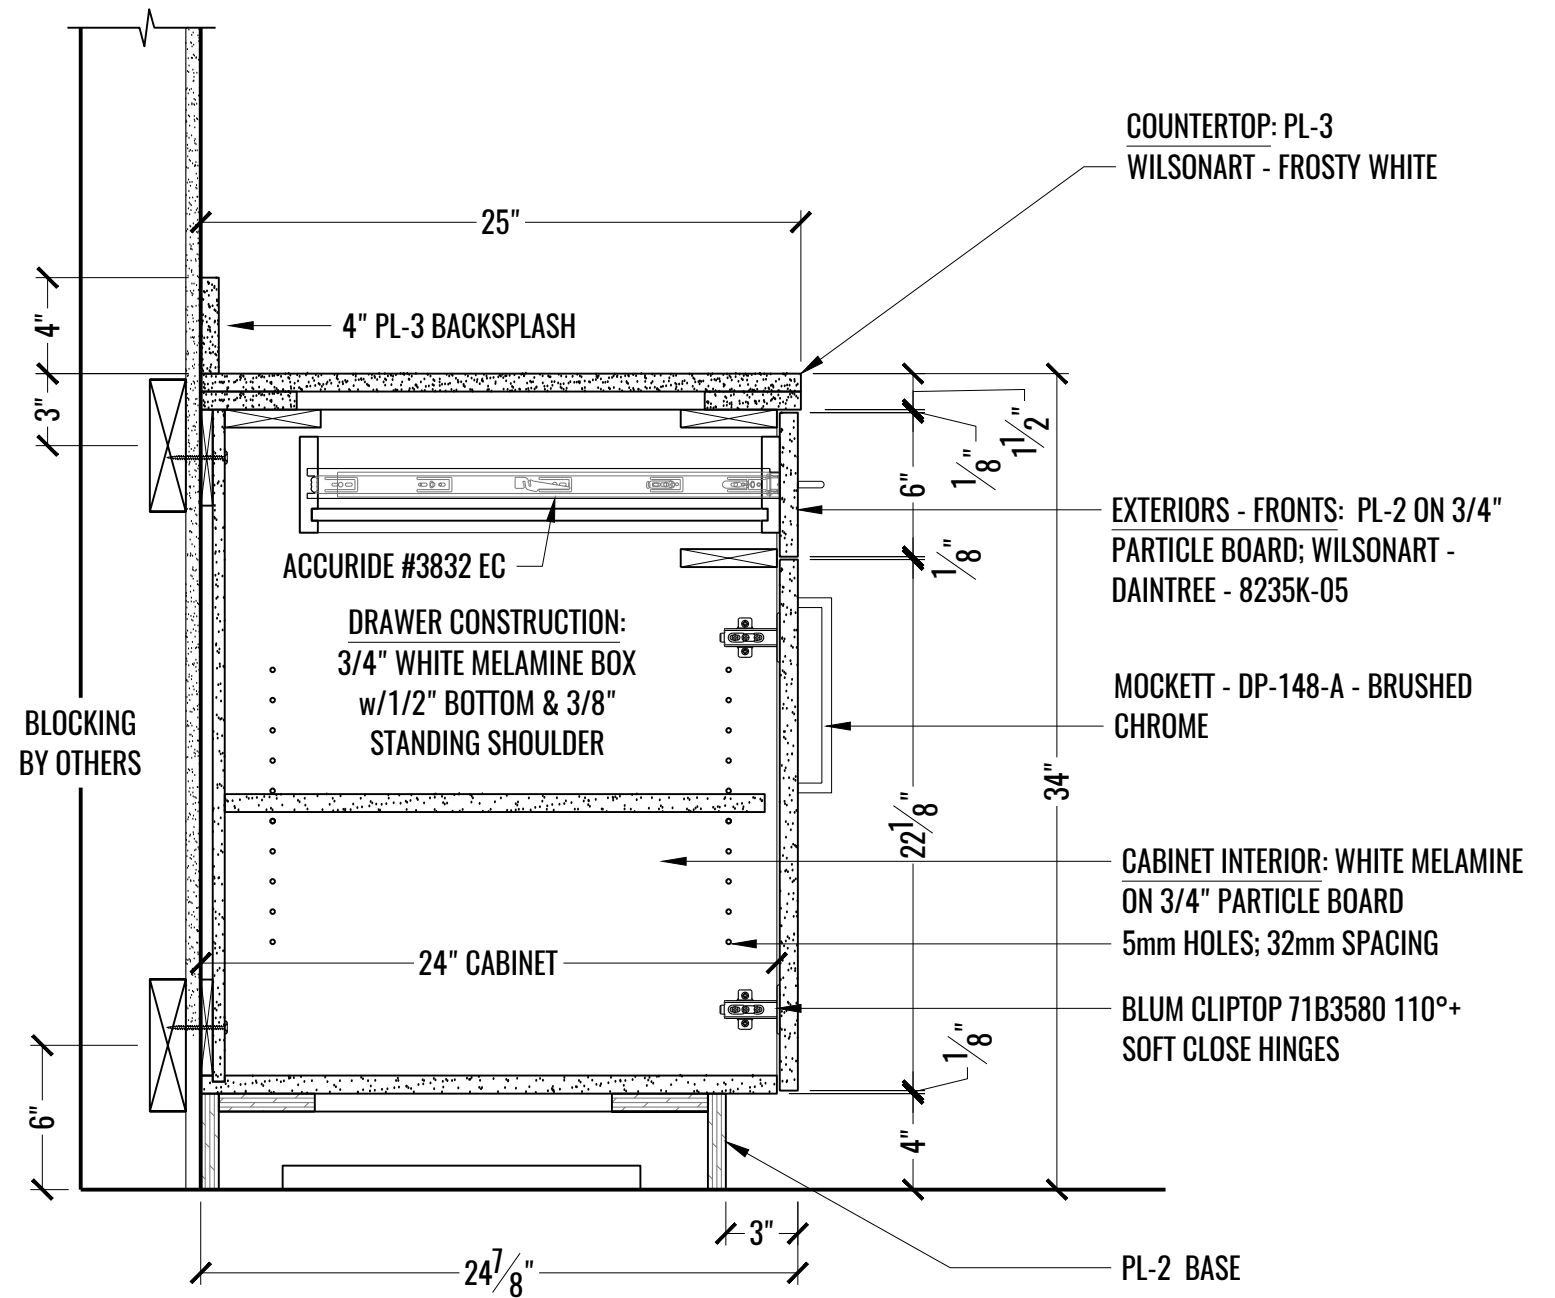

1 PLAN: FILES - 1719
9 SCALE: 1/2" = 1'-0"

2 ELEVATION: FILES - 1719
9 SCALE: 1/2" = 1'-0"

1
 10
 ELEVATION: FILES - 1719
 SCALE: 1/2" = 1'-0"

1 SECTION: TRASH/RECYCLE PULLOUT @ EX SEARCH/COPY/PRINT - 1701
A SCALE: 1-1/2" = 1'-0"

1 SECTION: TRASH/RECYCLE PULLOUT @ PROTIVITI/COPY/PRINT - 1705
C SCALE: 1-1/2" = 1'-0"

2 SECTION: BASE CABINET W/DRAWER @ PROTIVITI/COPY/PRINT - 1705
C SCALE: 1-1/2" = 1'-0"

1 SECTION: UPPER CABINET @ PROTIVITI/COPY/SEARCH - 1705
D SCALE: 1-1/2" = 1'-0"

2 SECTION: CLOSET POLE & SHELF @ COATS - 1715
D SCALE: 1-1/2" = 1'-0"

V.I.F. 108" @ F.F.L.

1 SECTION: ADJUSTABLE SHELVES @ FILES - 1719
E SCALE: 1-1/2" = 1'-0"