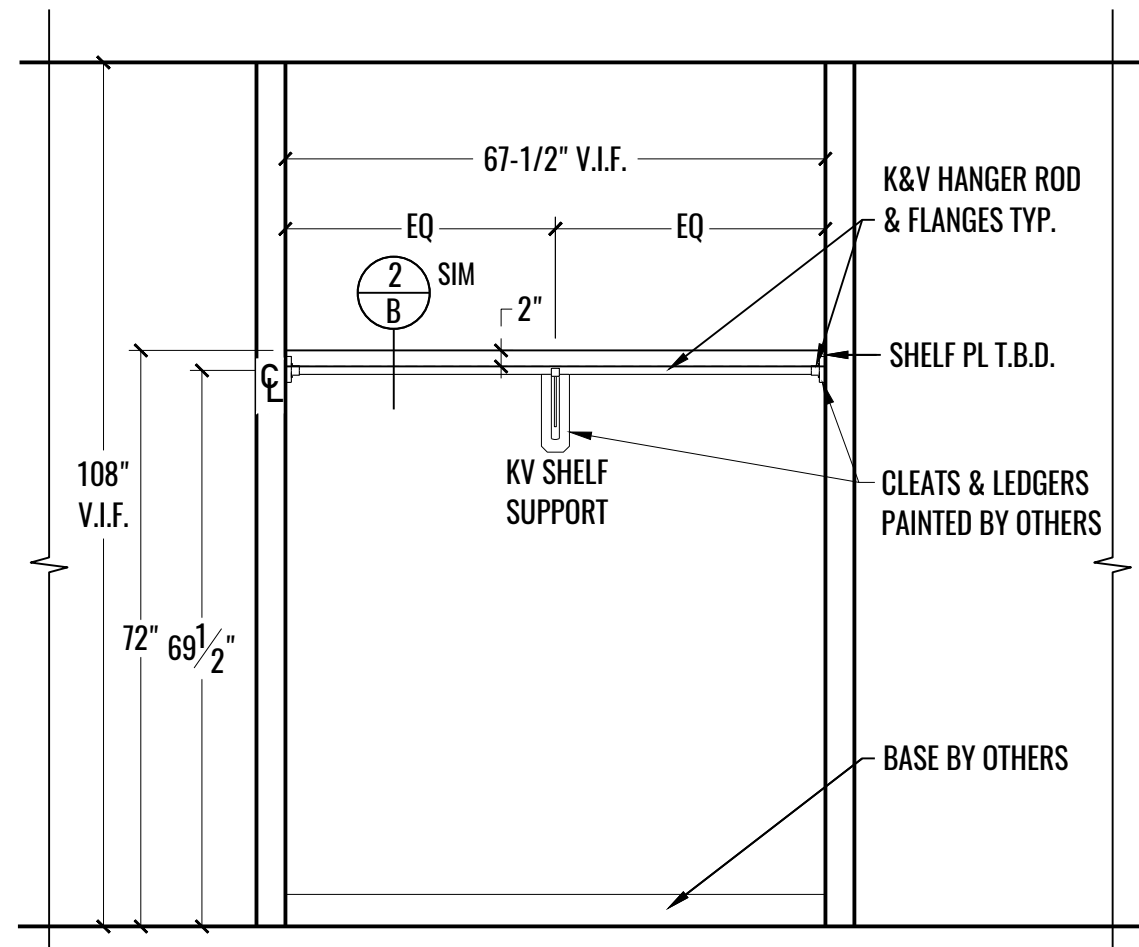

1 PLAN: PROJECT SCOPE 17TH FLOOR
 1 SCALE: NOT TO SCALE

 EX SEARCH/COPY/PRINT
 1701

1 PLAN: EX SEARCH/COPY/PRINT - 1701
 2 SCALE: 1/2" = 1'-0"

DRAWING NUMBER
MW2

1 ELEVATION: EX SEARCH/COPY/PRINT - 1701
3 SCALE: 1/2" = 1'-0"

1 PLAN: COATS - 1703
4 SCALE: 1/2" = 1'-0"

2 ELEVATION: COATS - 1703
4 SCALE: 1/2" = 1'-0"

1 PLAN: COATS - 1704
5 SCALE: 1/2" = 1'-0"

2 ELEVATION: COATS - 1704
5 SCALE: 1/2" = 1'-0"

PROTIVITI/COPY/PRINT
1705

1 PLAN: PROTIVITI/COPY/PRINT - 1705
6 SCALE: 1/2" = 1'-0"

DRAWING NUMBER

MW6

1 ELEVATION: PROTIVITI/COPY/PRINT - 1705
 7 SCALE: 1/2" = 1'-0"

COATS
1715

1 PLAN: COATS - 1715
8 SCALE: 1/2" = 1'-0"

2 ELEVATION: COATS - 1715
8 SCALE: 1/2" = 1'-0"

1 PLAN: FILES - 1719
9 SCALE: 1/2" = 1'-0"

2 ELEVATION: FILES - 1719
9 SCALE: 1/2" = 1'-0"

1
 10
 ELEVATION: FILES - 1719
 SCALE: 1/2" = 1'-0"

1 SECTION: TRASH/RECYCLE PULLOUT @ EX SEARCH/COPY/PRINT - 1701
A SCALE: 1-1/2" = 1'-0"