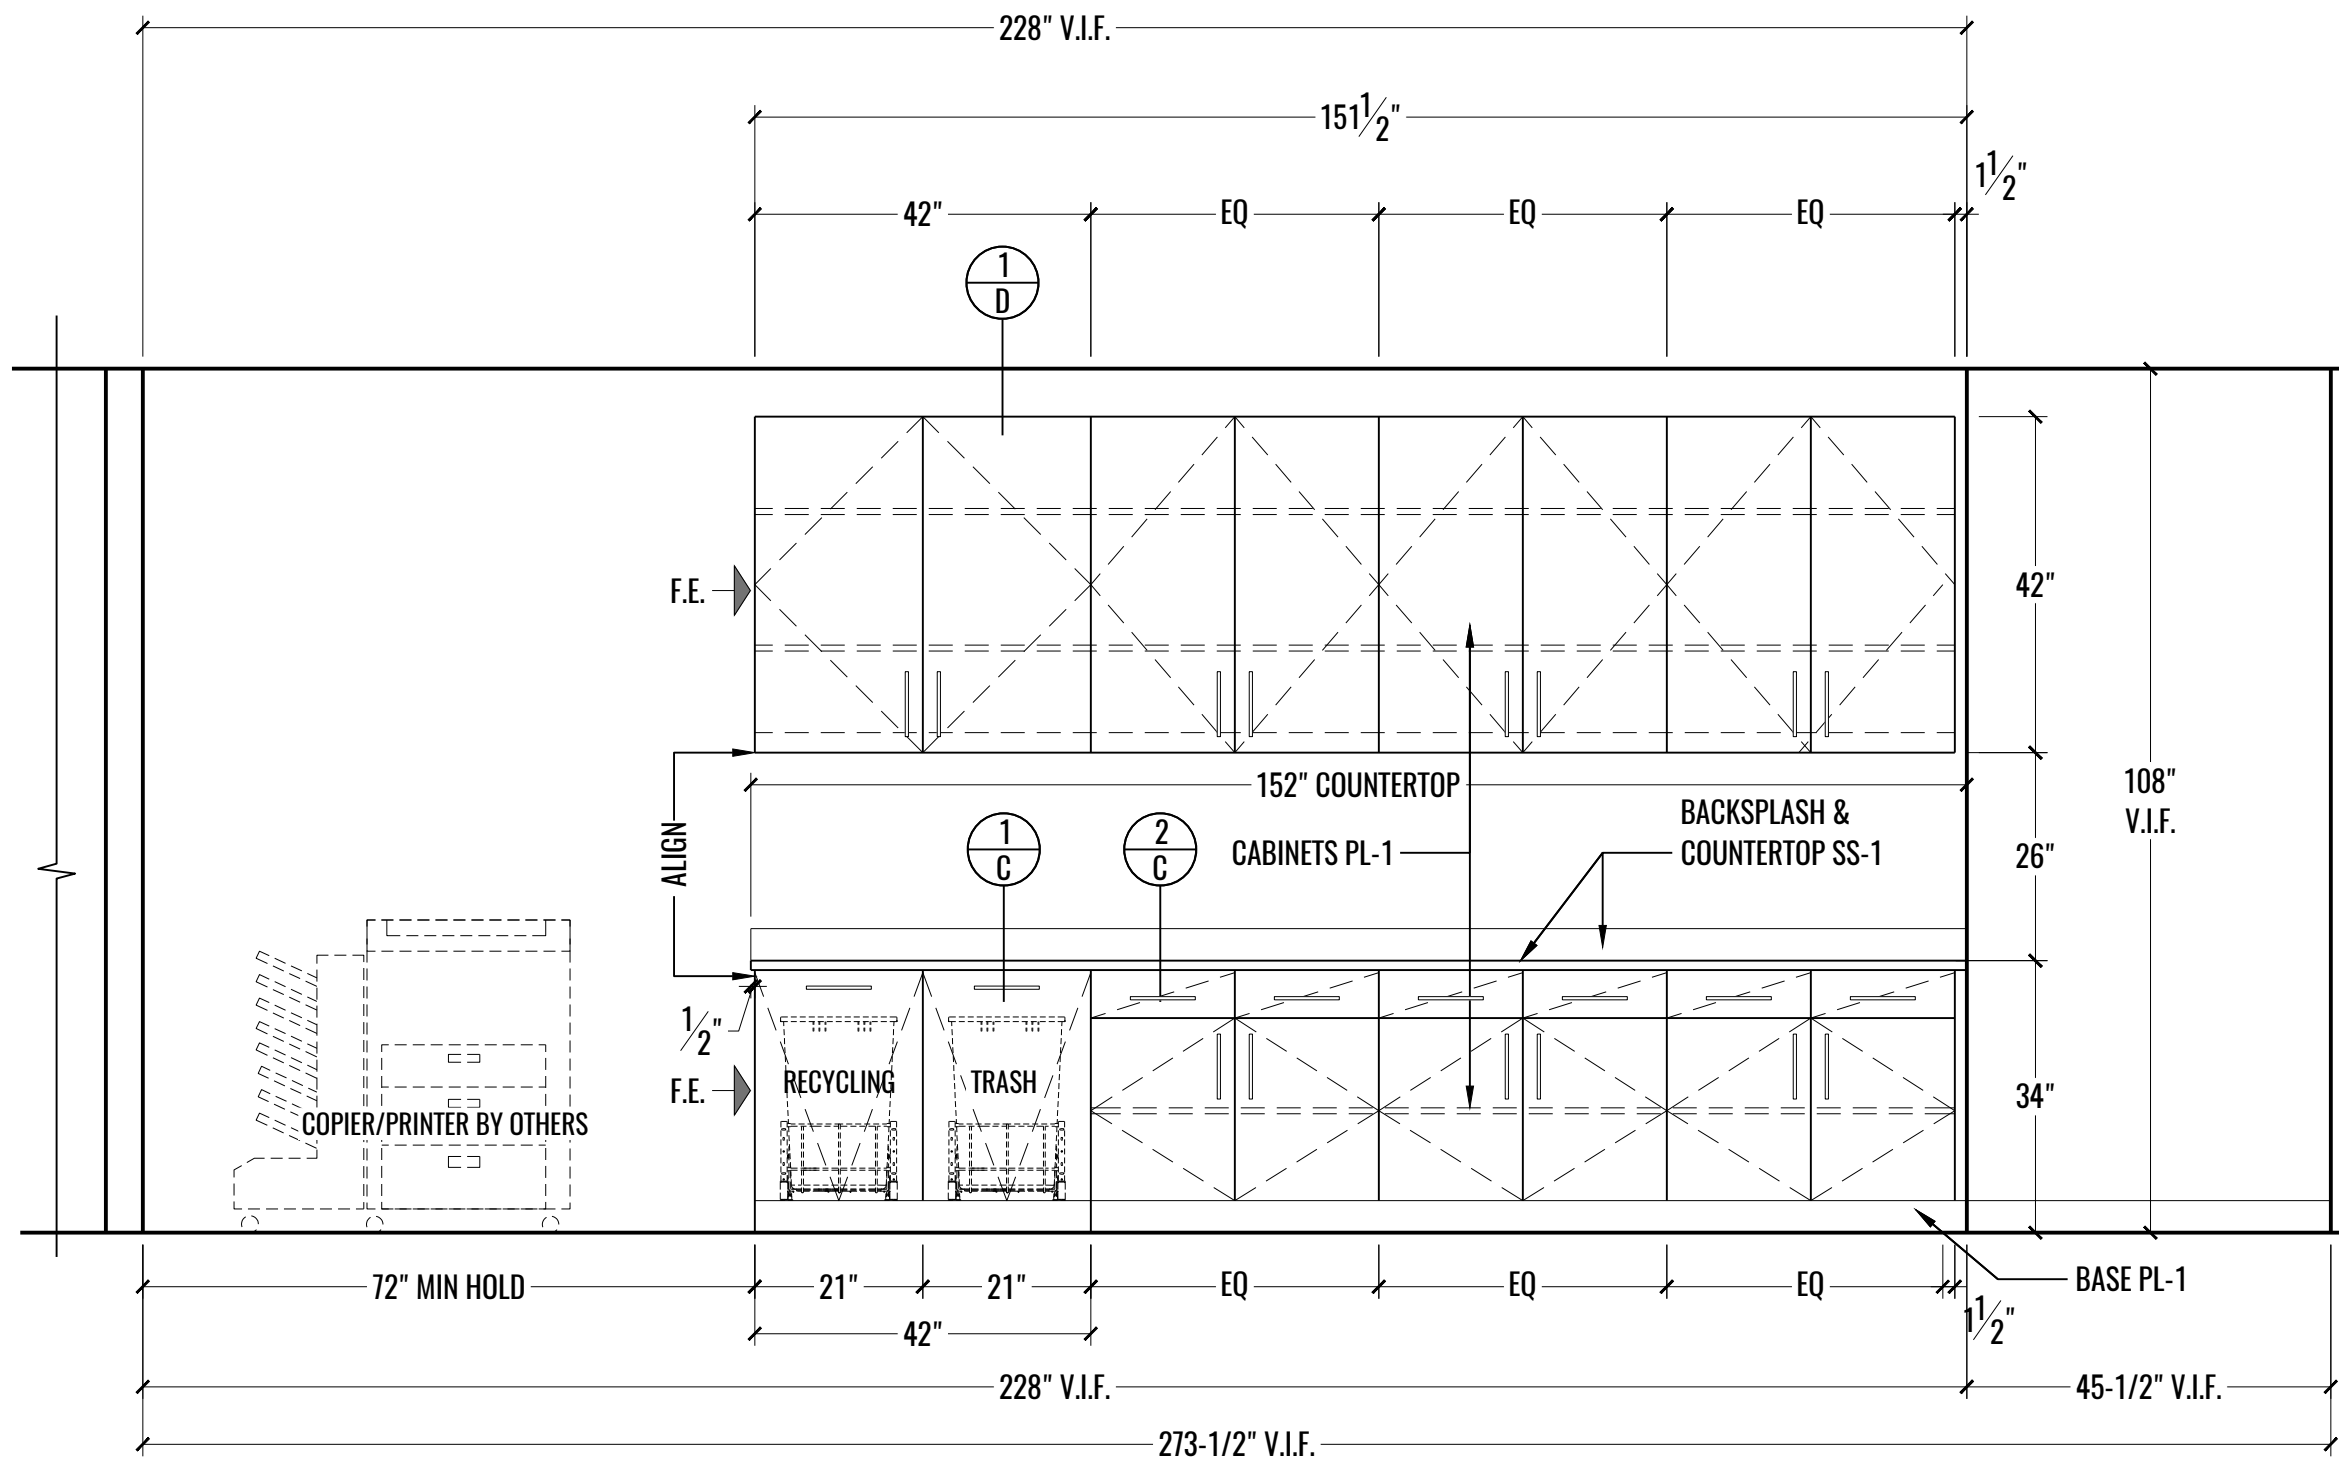

1 PLAN: PROJECT SCOPE 17TH FLOOR
 1 SCALE: NOT TO SCALE

 EX SEARCH/COPY/PRINT
 1701

1 PLAN: EX SEARCH/COPY/PRINT - 1701
 2 SCALE: 1/2" = 1'-0"

DRAWING NUMBER
MW2

1 ELEVATION: EX SEARCH/COPY/PRINT - 1701
3 SCALE: 1/2" = 1'-0"

1 PLAN: COATS - 1703
4 SCALE: 1/2" = 1'-0"

2 ELEVATION: COATS - 1703
4 SCALE: 1/2" = 1'-0"

1 PLAN: COATS - 1704
5 SCALE: 1/2" = 1'-0"

2 ELEVATION: COATS - 1704
5 SCALE: 1/2" = 1'-0"

PROTIVITI/COPY/PRINT
1705

1 PLAN: PROTIVITI/COPY/PRINT - 1705
6 SCALE: 1/2" = 1'-0"

DRAWING NUMBER

MW6

1 ELEVATION: PROTIVITI/COPY/PRINT - 1705
 7 SCALE: 1/2" = 1'-0"

COATS
1715

1 PLAN: COATS - 1715
8 SCALE: 1/2" = 1'-0"

2 ELEVATION: COATS - 1715
8 SCALE: 1/2" = 1'-0"

1 PLAN: FILES - 1719
9 SCALE: 1/2" = 1'-0"

2 ELEVATION: FILES - 1719
9 SCALE: 1/2" = 1'-0"

1
 10
 ELEVATION: FILES - 1719
 SCALE: 1/2" = 1'-0"

1 SECTION: TRASH/RECYCLE PULLOUT @ EX SEARCH/COPY/PRINT - 1701
A SCALE: 1-1/2" = 1'-0"