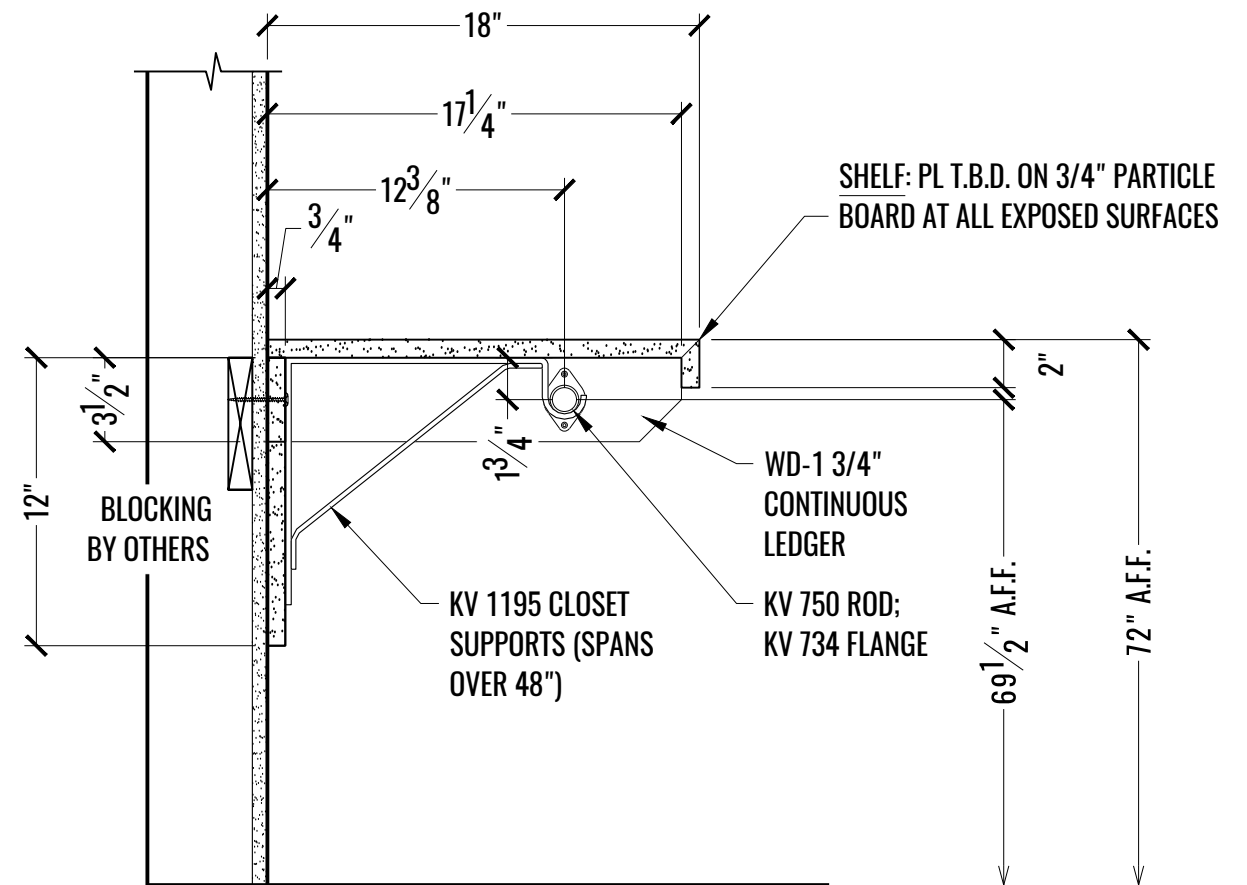

1 PLAN: FILES - 1719
9 SCALE: 1/2" = 1'-0"

2 ELEVATION: FILES - 1719
9 SCALE: 1/2" = 1'-0"

1
 10
 ELEVATION: FILES - 1719
 SCALE: 1/2" = 1'-0"

1 SECTION: TRASH/RECYCLE PULLOUT @ EX SEARCH/COPY/PRINT - 1701
A SCALE: 1-1/2" = 1'-0"

2 SECTION: BASE CABINET W/DRAWER @ EX SEARCH/COPY/PRINT - 1701
A SCALE: 1-1/2" = 1'-0"

1 SECTION: UPPER CABINET @ EX SEARCH/COPY/PRINT - 1701
 B SCALE: 1-1/2" = 1'-0"

2 SECTION: CLOSET POLE & SHELF @ COATS - 1703 & 1704
 B SCALE: 1-1/2" = 1'-0"

1 SECTION: TRASH/RECYCLE PULLOUT @ PROTIVITI/COPY/PRINT - 1705
C SCALE: 1-1/2" = 1'-0"

2 SECTION: BASE CABINET W/DRAWER @ PROTIVITI/COPY/PRINT - 1705
C SCALE: 1-1/2" = 1'-0"

1 SECTION: UPPER CABINET @ PROTIVITI/COPY/SEARCH - 1705
D SCALE: 1-1/2" = 1'-0"

2 SECTION: CLOSET POLE & SHELF @ COATS - 1715
D SCALE: 1-1/2" = 1'-0"

V.I.F. 108" @ F.F.L.

1 SECTION: ADJUSTABLE SHELVES @ FILES - 1719
E SCALE: 1-1/2" = 1'-0"