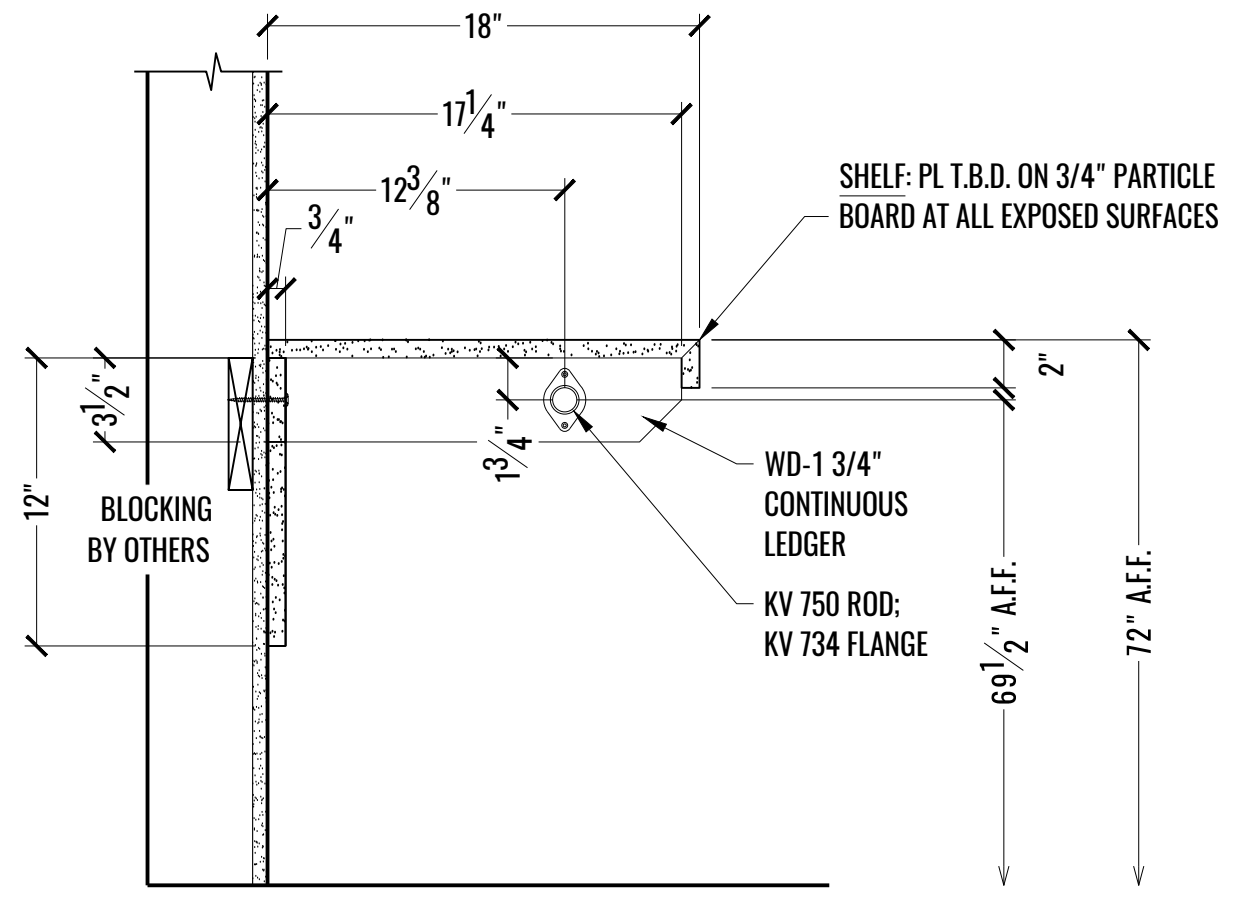

2 SECTION: BASE CABINET W/DRAWER @ EX SEARCH/COPY/PRINT - 1701
A SCALE: 1-1/2" = 1'-0"

1 SECTION: UPPER CABINET @ EX SEARCH/COPY/PRINT - 1701
 B SCALE: 1-1/2" = 1'-0"

2 SECTION: CLOSET POLE & SHELF @ COATS - 1703 & 1704
 B SCALE: 1-1/2" = 1'-0"

1 SECTION: TRASH/RECYCLE PULLOUT @ PROTIVITI/COPY/PRINT - 1705
C SCALE: 1-1/2" = 1'-0"

2 SECTION: BASE CABINET W/DRAWER @ PROTIVITI/COPY/PRINT - 1705
C SCALE: 1-1/2" = 1'-0"

1 SECTION: UPPER CABINET @ PROTIVITI/COPY/SEARCH - 1705
D SCALE: 1-1/2" = 1'-0"

2 SECTION: CLOSET POLE & SHELF @ COATS - 1715
D SCALE: 1-1/2" = 1'-0"

V.I.F. 108" @ F.F.L.

1 SECTION: ADJUSTABLE SHELVES @ FILES - 1719
E SCALE: 1-1/2" = 1'-0"