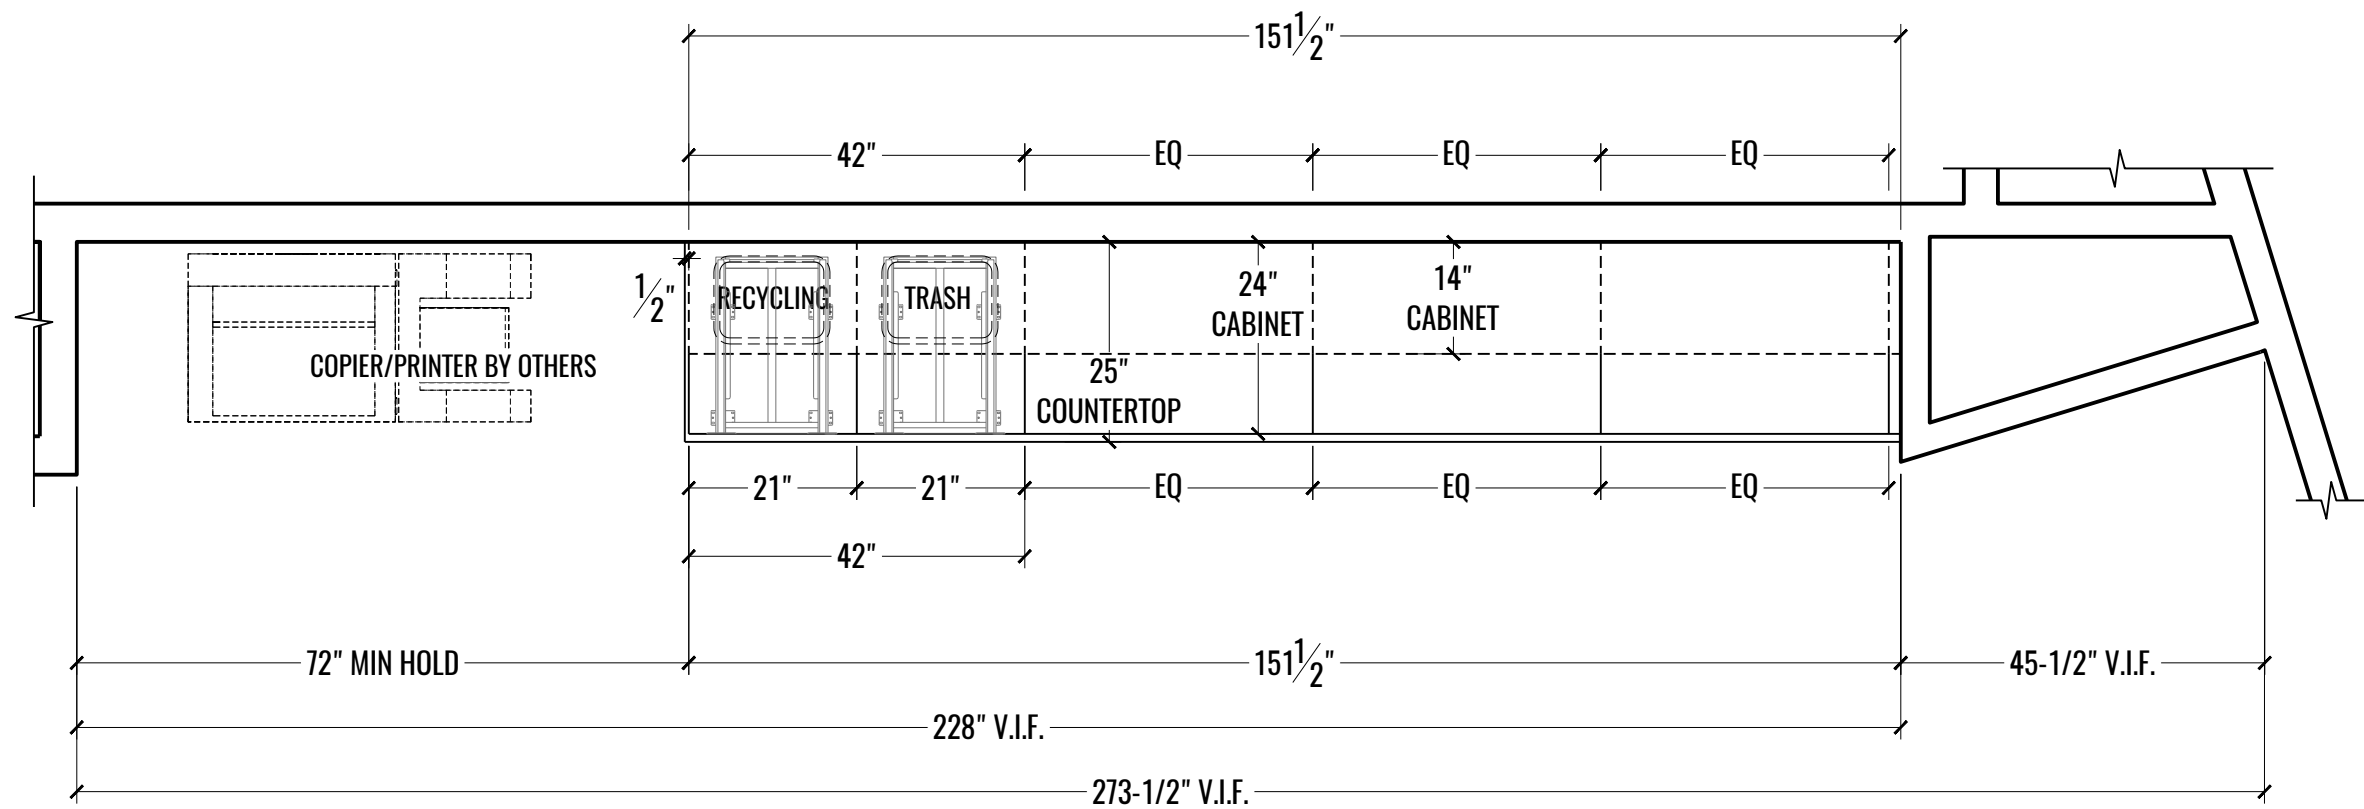

1 PLAN: COATS - 1703
4 SCALE: 1/2" = 1'-0"

2 ELEVATION: COATS - 1703
4 SCALE: 1/2" = 1'-0"

1 PLAN: COATS - 1704
5 SCALE: 1/2" = 1'-0"

2 ELEVATION: COATS - 1704
5 SCALE: 1/2" = 1'-0"

PROTIVITI/COPY/PRINT
1705

1 PLAN: FILES - 1719
9 SCALE: 1/2" = 1'-0"

2 ELEVATION: FILES - 1719
9 SCALE: 1/2" = 1'-0"

1
 10
 ELEVATION: FILES - 1719
 SCALE: 1/2" = 1'-0"

1 SECTION: TRASH/RECYCLE PULLOUT @ EX SEARCH/COPY/PRINT - 1701
A SCALE: 1-1/2" = 1'-0"

1 SECTION: TRASH/RECYCLE PULLOUT @ PROTIVITI/COPY/PRINT - 1705
C SCALE: 1-1/2" = 1'-0"

2 SECTION: BASE CABINET W/DRAWER @ PROTIVITI/COPY/PRINT - 1705
C SCALE: 1-1/2" = 1'-0"

1 SECTION: UPPER CABINET @ PROTIVITI/COPY/SEARCH - 1705
D SCALE: 1-1/2" = 1'-0"

2 SECTION: CLOSET POLE & SHELF @ COATS - 1715
D SCALE: 1-1/2" = 1'-0"

V.I.F. 108" @ F.F.L.

1 SECTION: ADJUSTABLE SHELVES @ FILES - 1719
E SCALE: 1-1/2" = 1'-0"