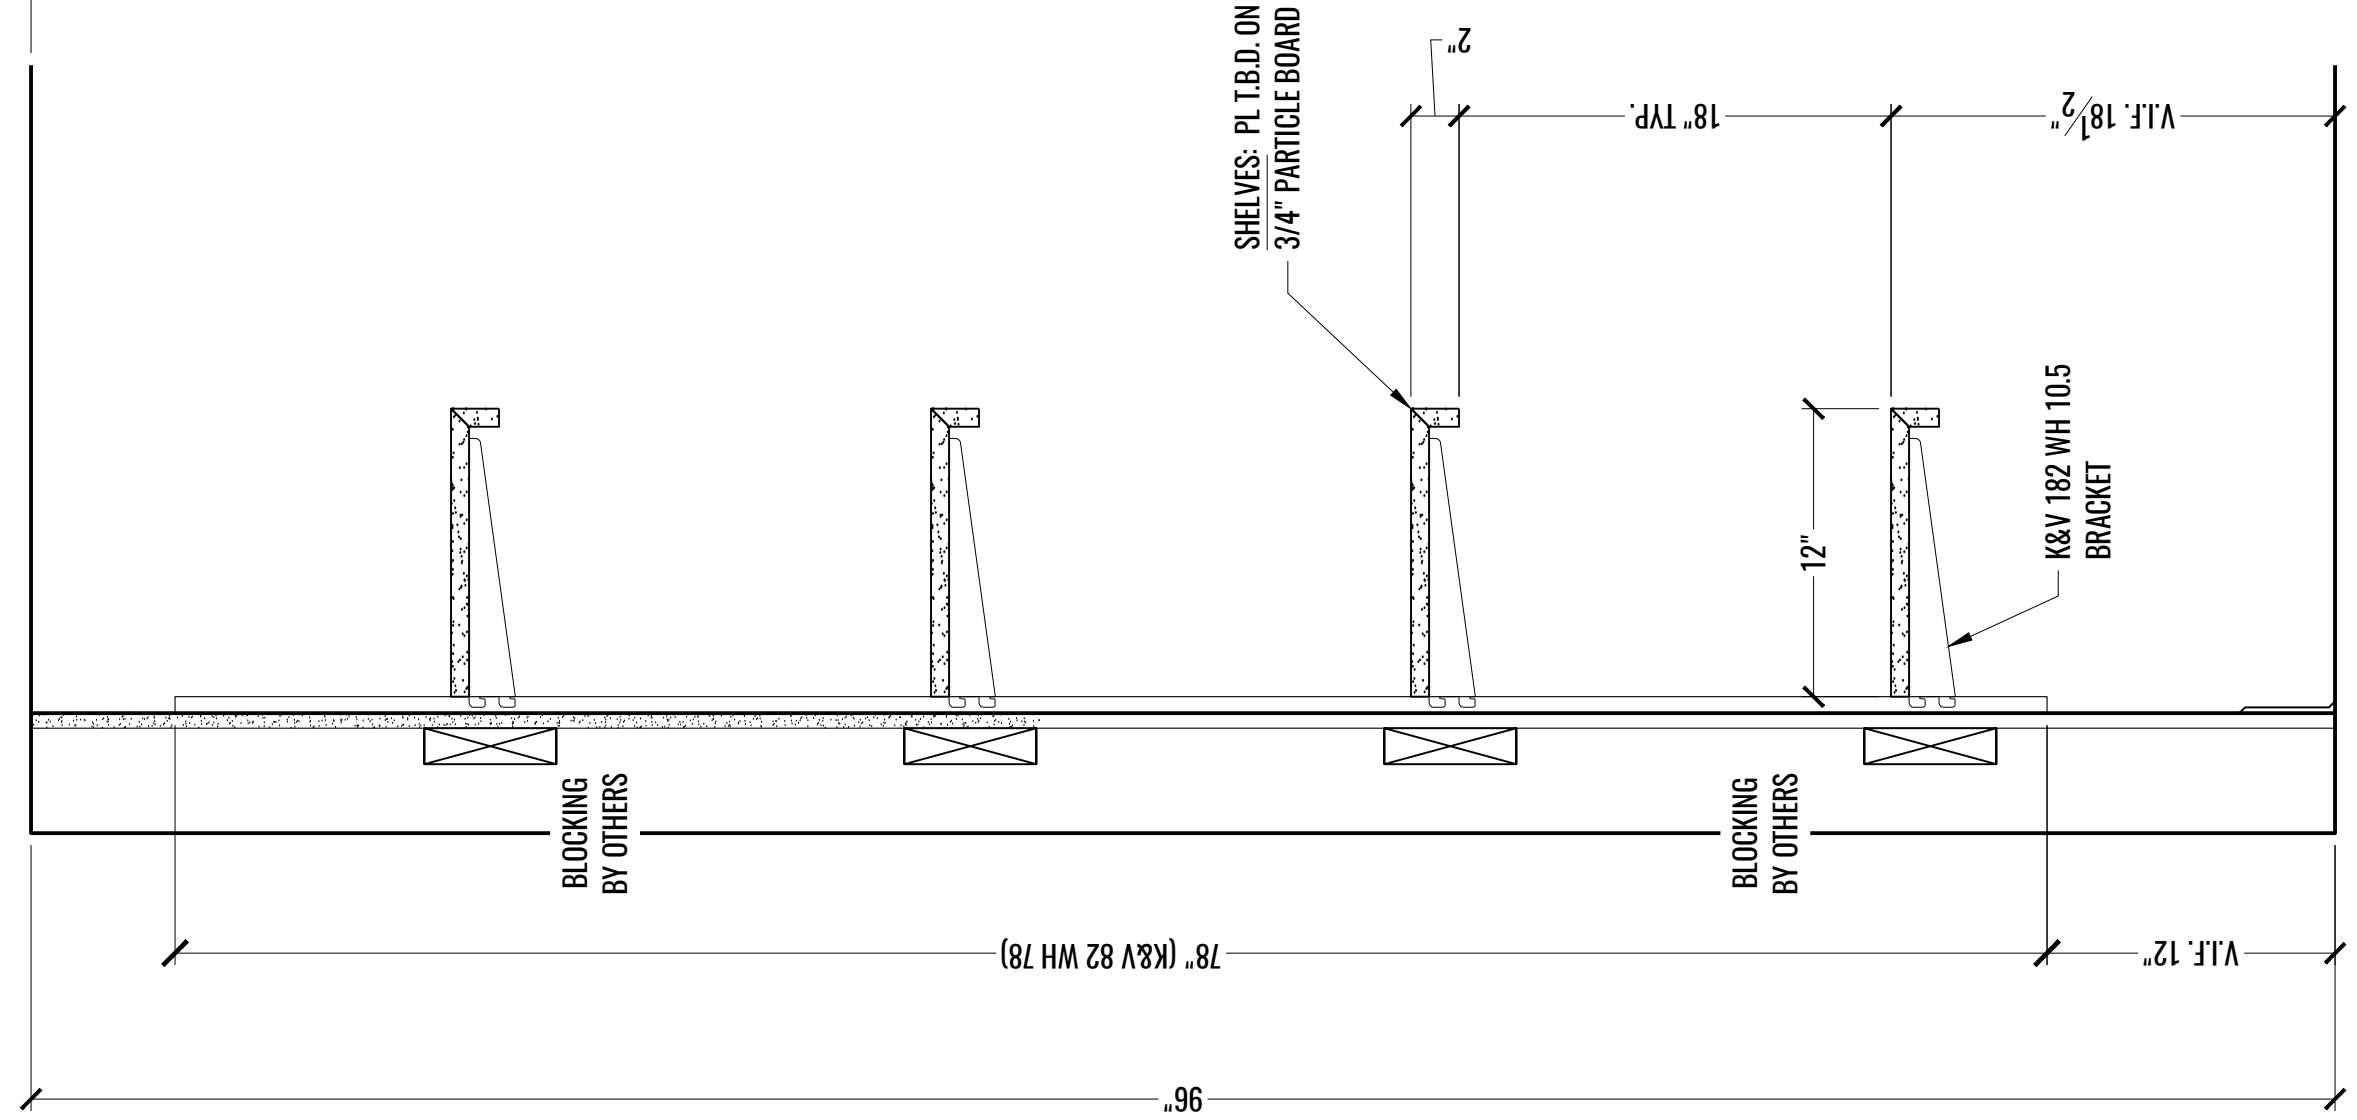

1 SECTION: TRASH/RECYCLE PULLOUT @ PROTIVITI/COPY/PRINT - 1705
C SCALE: 1-1/2" = 1'-0"

2 SECTION: BASE CABINET W/DRAWER @ PROTIVITI/COPY/PRINT - 1705
C SCALE: 1-1/2" = 1'-0"

1 SECTION: UPPER CABINET @ PROTIVITI/COPY/SEARCH - 1705
D SCALE: 1-1/2" = 1'-0"

2 SECTION: CLOSET POLE & SHELF @ COATS - 1715
D SCALE: 1-1/2" = 1'-0"

V.I.F. 108" @ F.F.L.

1 SECTION: ADJUSTABLE SHELVES @ FILES - 1719
E SCALE: 1-1/2" = 1'-0"