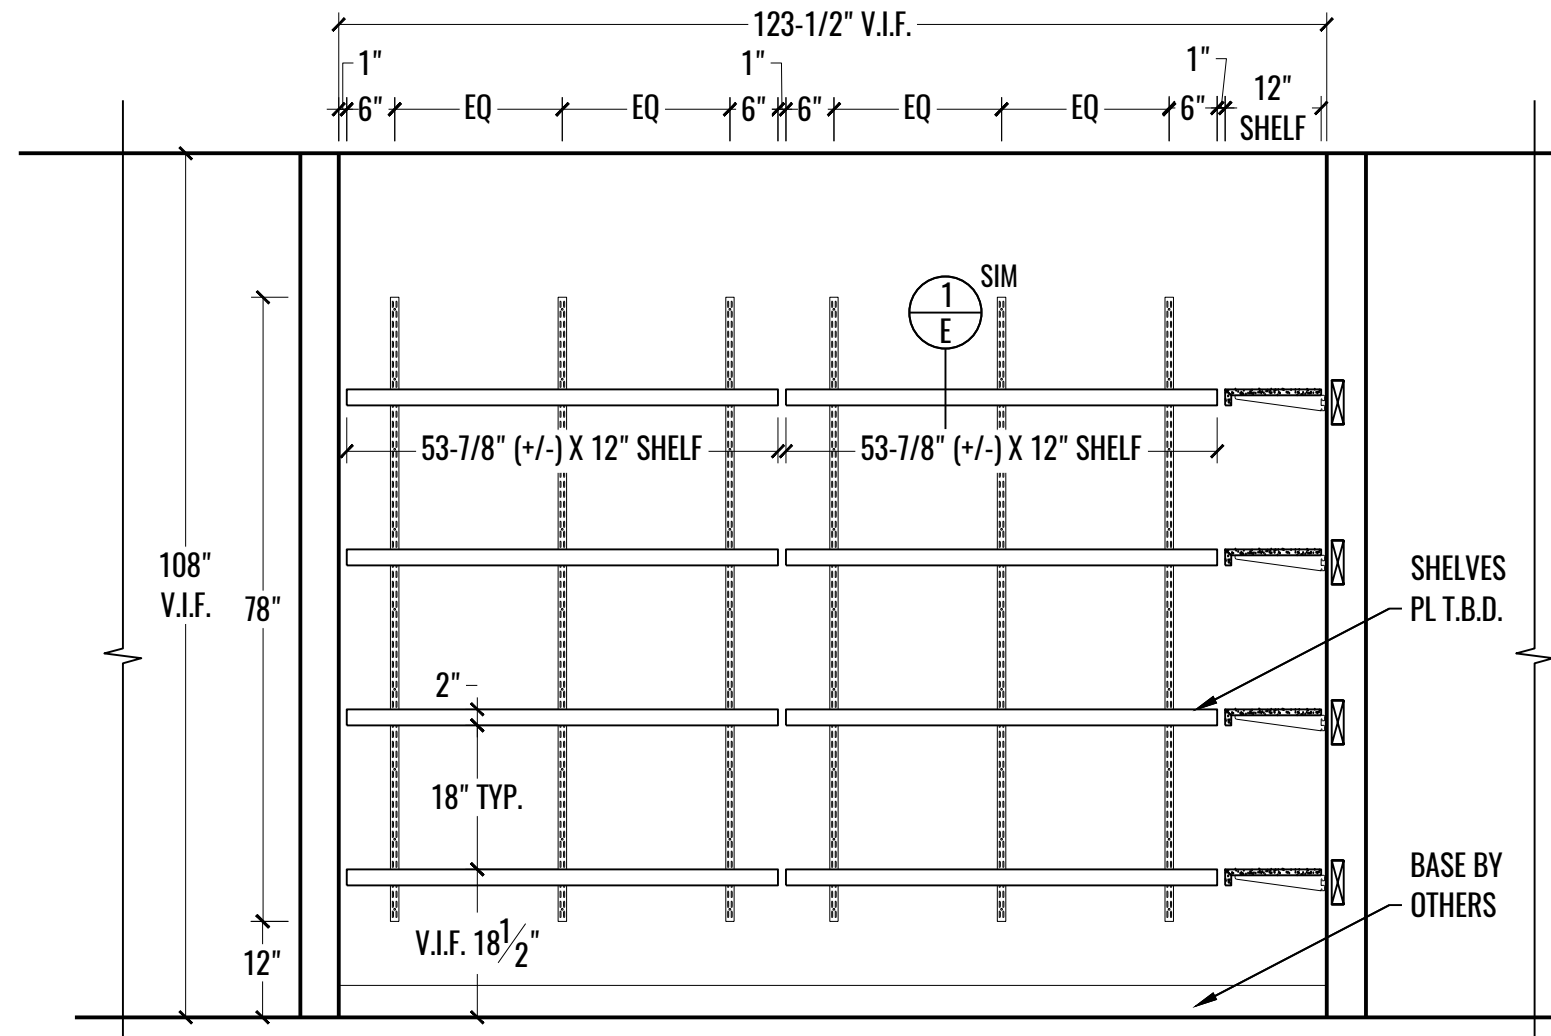

1 PLAN: FILES - 1719
9 SCALE: 1/2" = 1'-0"

2 ELEVATION: FILES - 1719
9 SCALE: 1/2" = 1'-0"

1
 10
 ELEVATION: FILES - 1719
 SCALE: 1/2" = 1'-0"

1 SECTION: TRASH/RECYCLE PULLOUT @ EX SEARCH/COPY/PRINT - 1701
A SCALE: 1-1/2" = 1'-0"

2 SECTION: CLOSET POLE & SHELF @ COATS - 1715
D SCALE: 1-1/2" = 1'-0"

V.I.F. 108" @ F.F.L.

1 SECTION: ADJUSTABLE SHELVES @ FILES - 1719
E SCALE: 1-1/2" = 1'-0"