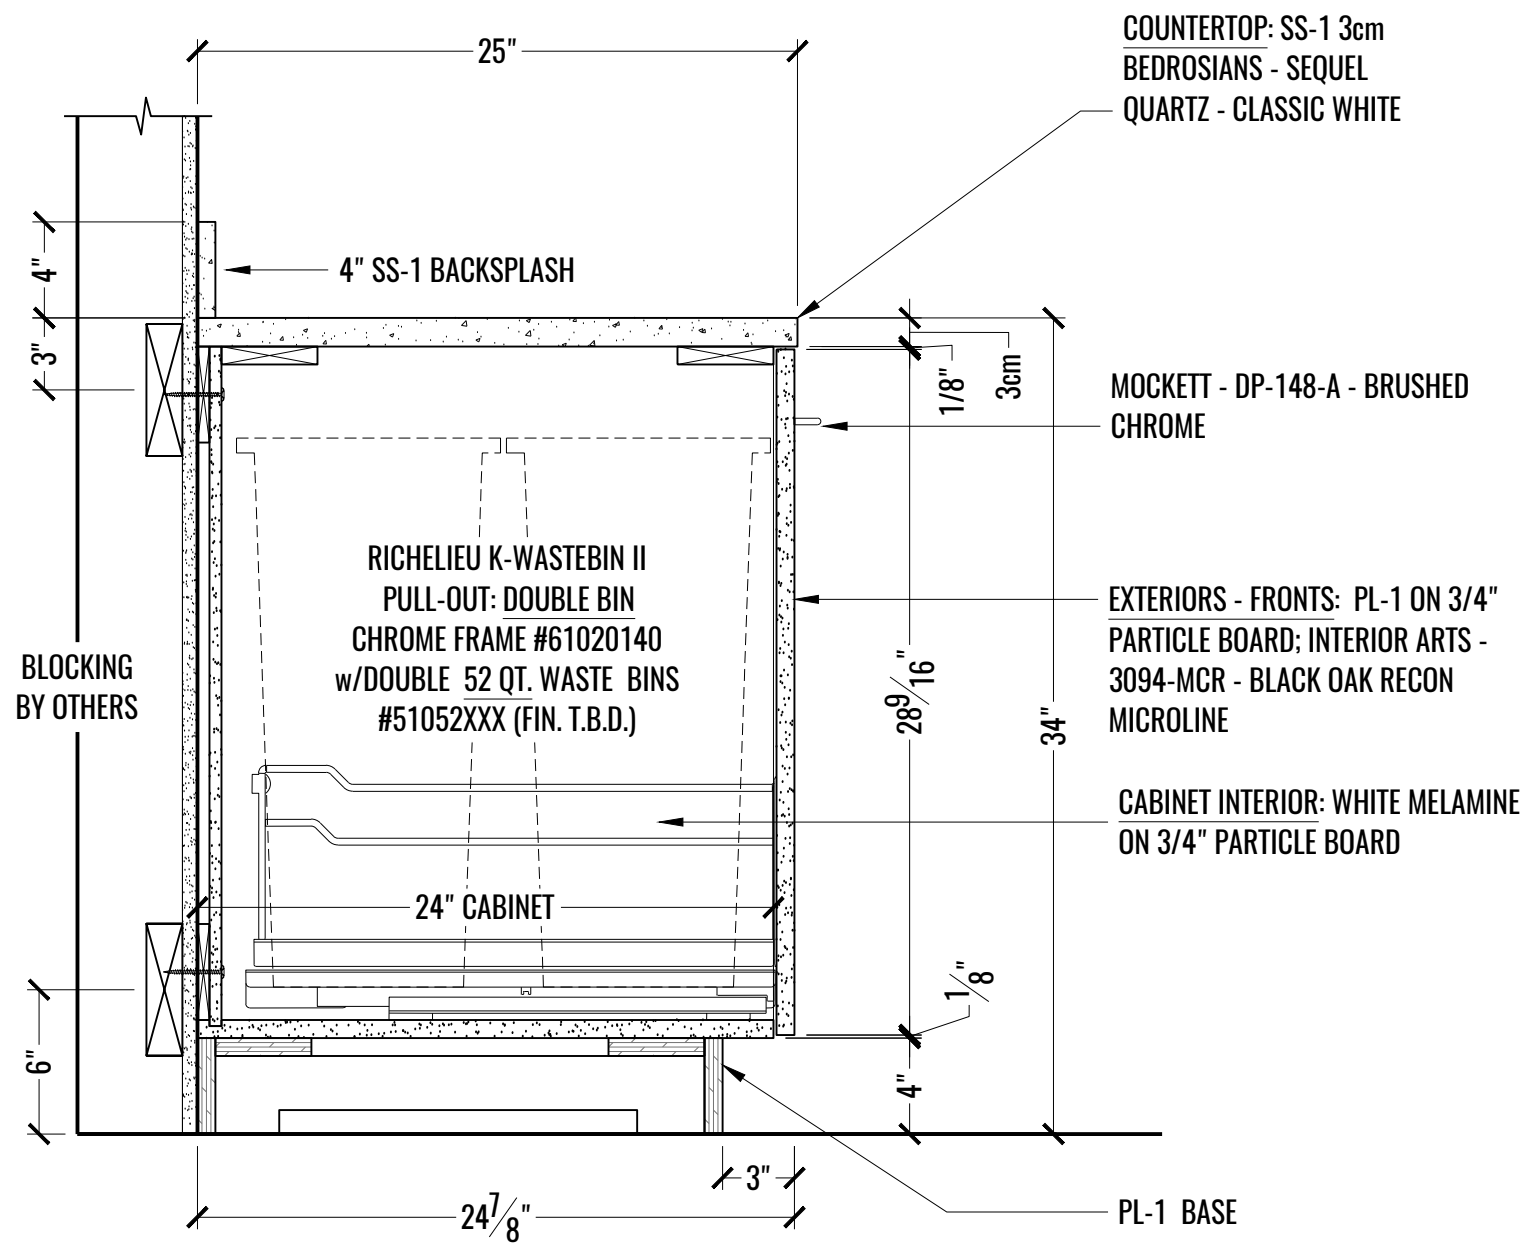

1 PLAN: FILES - 1719
9 SCALE: 1/2" = 1'-0"

2 ELEVATION: FILES - 1719
9 SCALE: 1/2" = 1'-0"

1
 10
 ELEVATION: FILES - 1719
 SCALE: 1/2" = 1'-0"

1 SECTION: TRASH/RECYCLE PULLOUT @ EX SEARCH/COPY/PRINT - 1701
A SCALE: 1-1/2" = 1'-0"

1 SECTION: TRASH/RECYCLE PULLOUT @ PROTIVITI/COPY/PRINT - 1705
C SCALE: 1-1/2" = 1'-0"

2 SECTION: BASE CABINET W/DRAWER @ PROTIVITI/COPY/PRINT - 1705
C SCALE: 1-1/2" = 1'-0"

1 SECTION: UPPER CABINET @ PROTIVITI/COPY/SEARCH - 1705
D SCALE: 1-1/2" = 1'-0"

2 SECTION: CLOSET POLE & SHELF @ COATS - 1715
D SCALE: 1-1/2" = 1'-0"

V.I.F. 108" @ F.F.L.

1 SECTION: ADJUSTABLE SHELVES @ FILES - 1719
E SCALE: 1-1/2" = 1'-0"