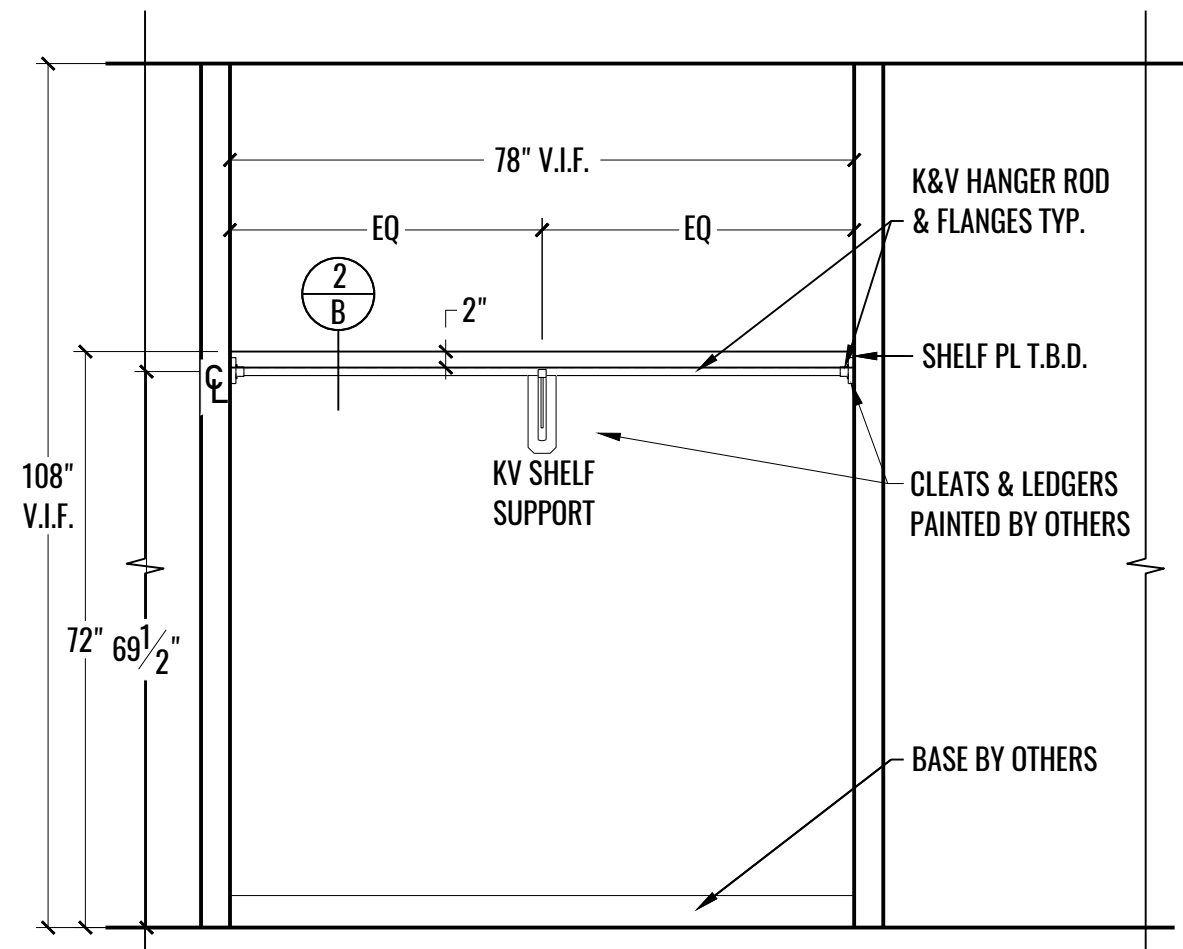

1 PLAN: PROJECT SCOPE 17TH FLOOR
 1 SCALE: NOT TO SCALE

 EX SEARCH/COPY/PRINT
 1701

1 PLAN: EX SEARCH/COPY/PRINT - 1701
 2 SCALE: 1/2" = 1'-0"

DRAWING NUMBER
MW2

1 ELEVATION: EX SEARCH/COPY/PRINT - 1701
3 SCALE: 1/2" = 1'-0"

1 PLAN: COATS - 1703
4 SCALE: 1/2" = 1'-0"

2 ELEVATION: COATS - 1703
4 SCALE: 1/2" = 1'-0"

1 PLAN: COATS - 1704
5 SCALE: 1/2" = 1'-0"

2 ELEVATION: COATS - 1704
5 SCALE: 1/2" = 1'-0"

PROTIVITI/COPY/PRINT
1705

1 PLAN: FILES - 1719
9 SCALE: 1/2" = 1'-0"

2 ELEVATION: FILES - 1719
9 SCALE: 1/2" = 1'-0"

1
 10
 ELEVATION: FILES - 1719
 SCALE: 1/2" = 1'-0"

1 SECTION: TRASH/RECYCLE PULLOUT @ EX SEARCH/COPY/PRINT - 1701
A SCALE: 1-1/2" = 1'-0"