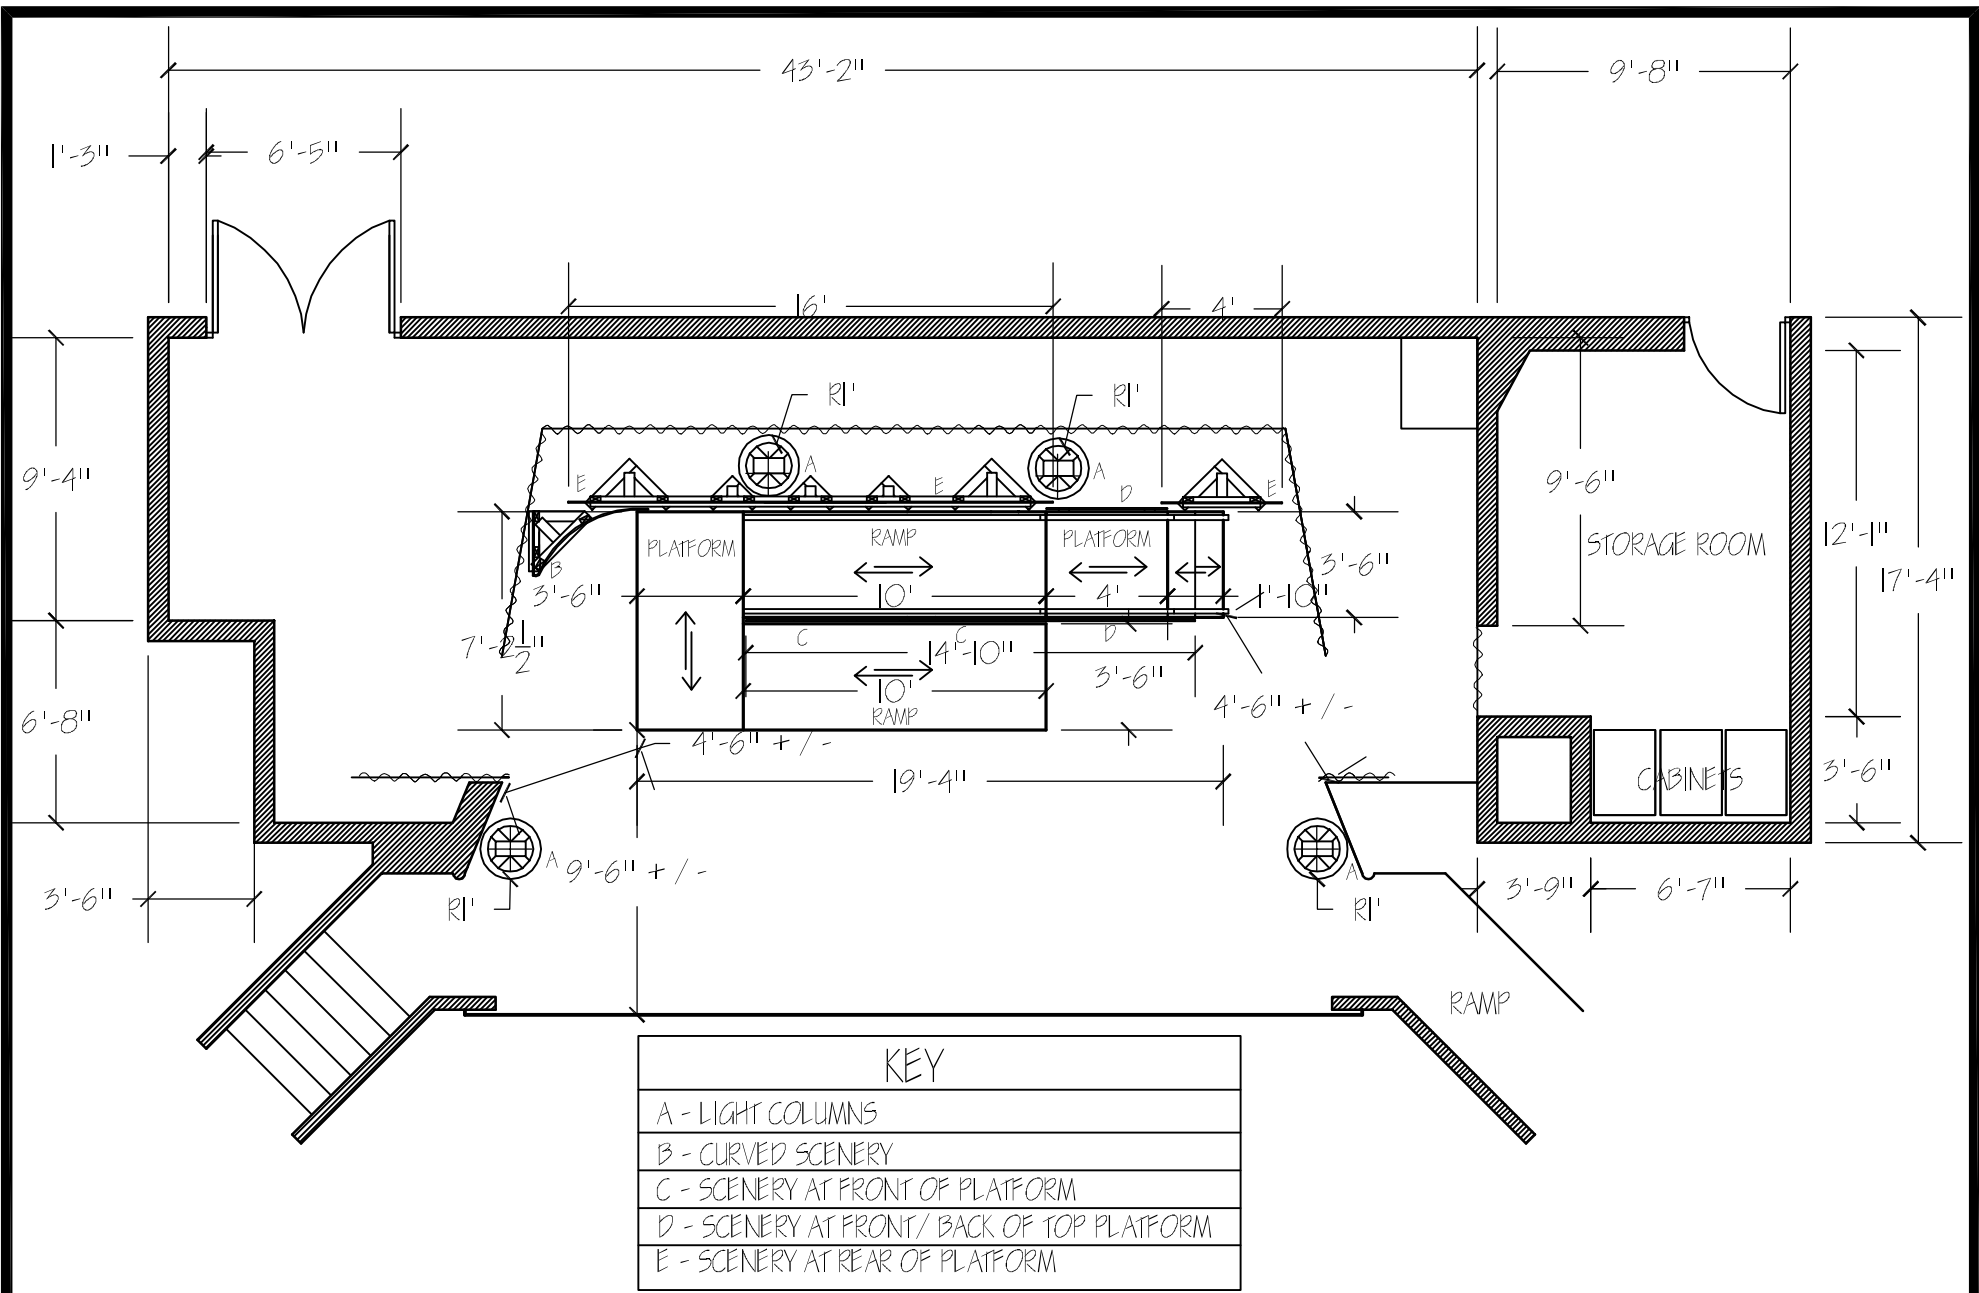

KEY	
A	- LIGHT COLUMNS
B	- CURVED SCENERY
C	- SCENERY AT FRONT OF PLATFORM
D	- SCENERY AT FRONT/ BACK OF TOP PLATFORM
E	- SCENERY AT REAR OF PLATFORM

FAD studios
135 Mishawum Road
Woburn, MA 01801
tel (781) 281-1777
fax (781) 281-1660

Colonial Chorus Players
Parker Middle School Auditorium (Stage)
Set Design - Floor Plan - Option Three

DATE: 09.01.2009
SCALE: NONE

FP-3