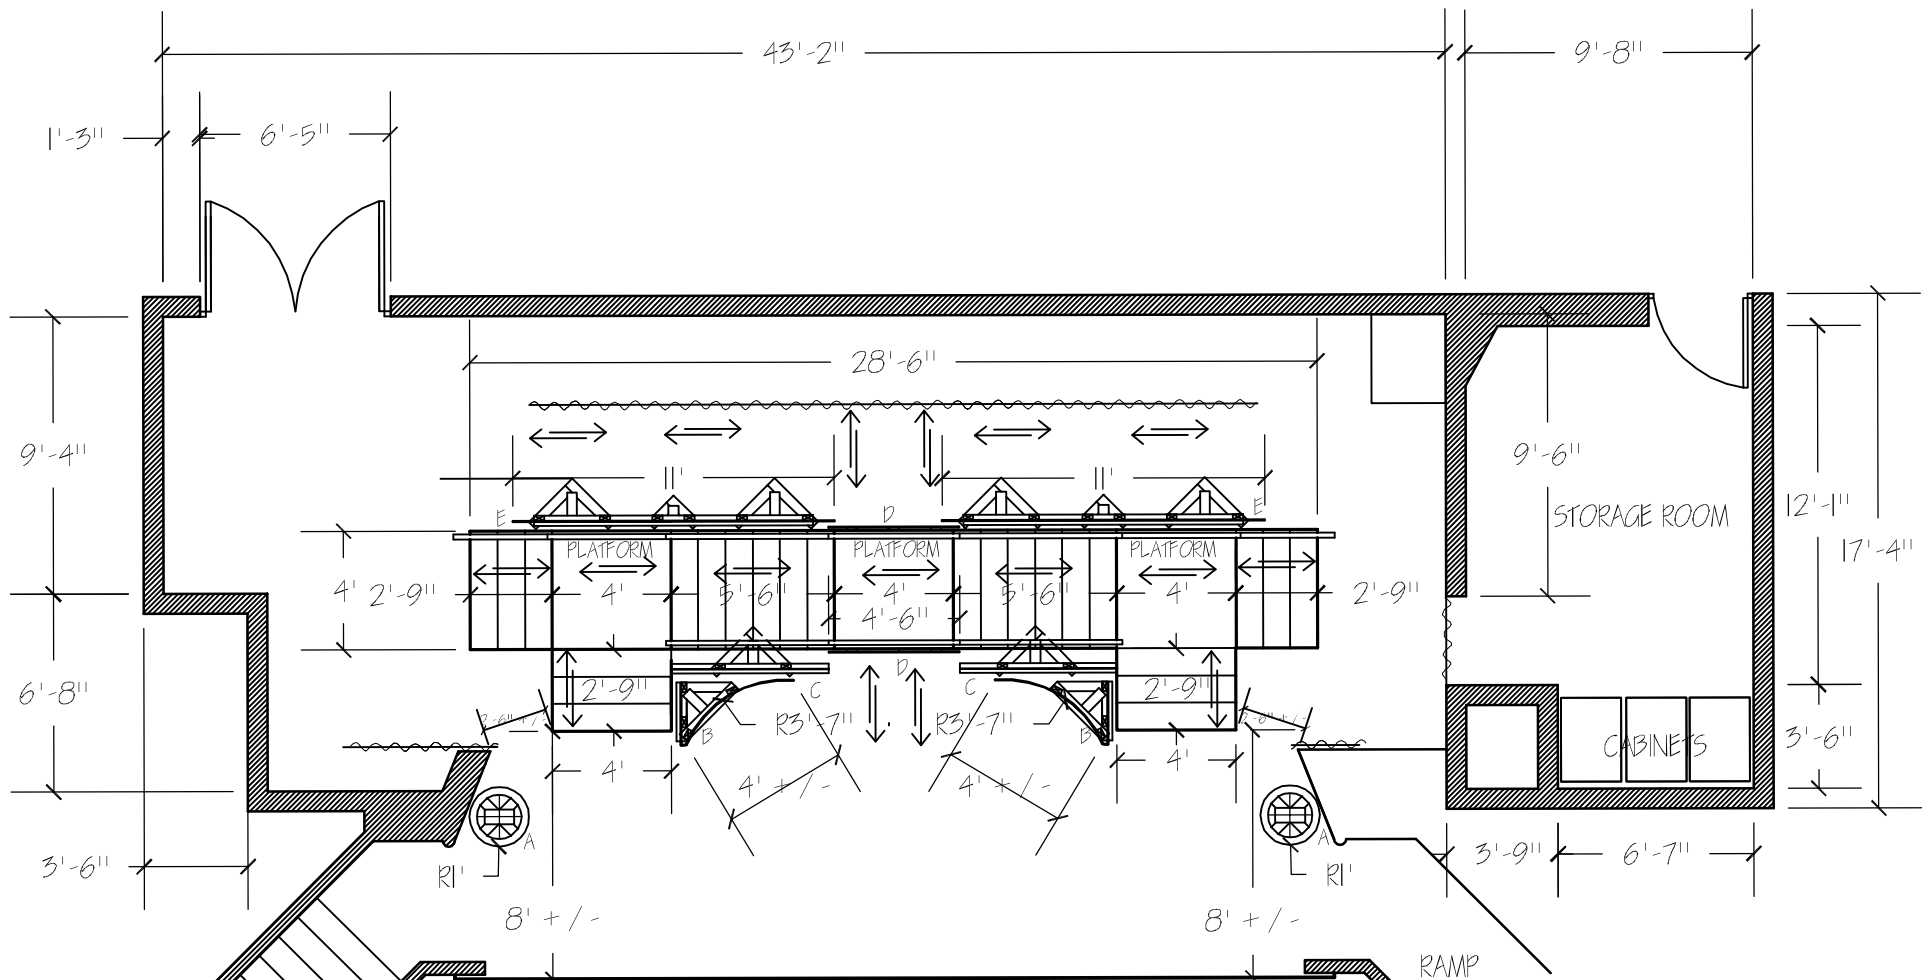

KEY	
A	- LIGHT COLUMNS
B	- CURVED SCENERY
C	- SCENERY AT FRONT OF PLATFORM
D	- SCENERY AT FRONT/ BACK OF TOP PLATFORM
E	- SCENERY AT REAR OF PLATFORM

FAD studios
135 Mishawum Road
Woburn, MA 01801
tel (781) 281-1777
fax (781) 281-6600

Colonial Chorus Players
Parker Middle School Auditorium (Stage)
Set Design - Floor Plan - Option One

DATE: 09.01.2009
SCALE: NONE

FP-1