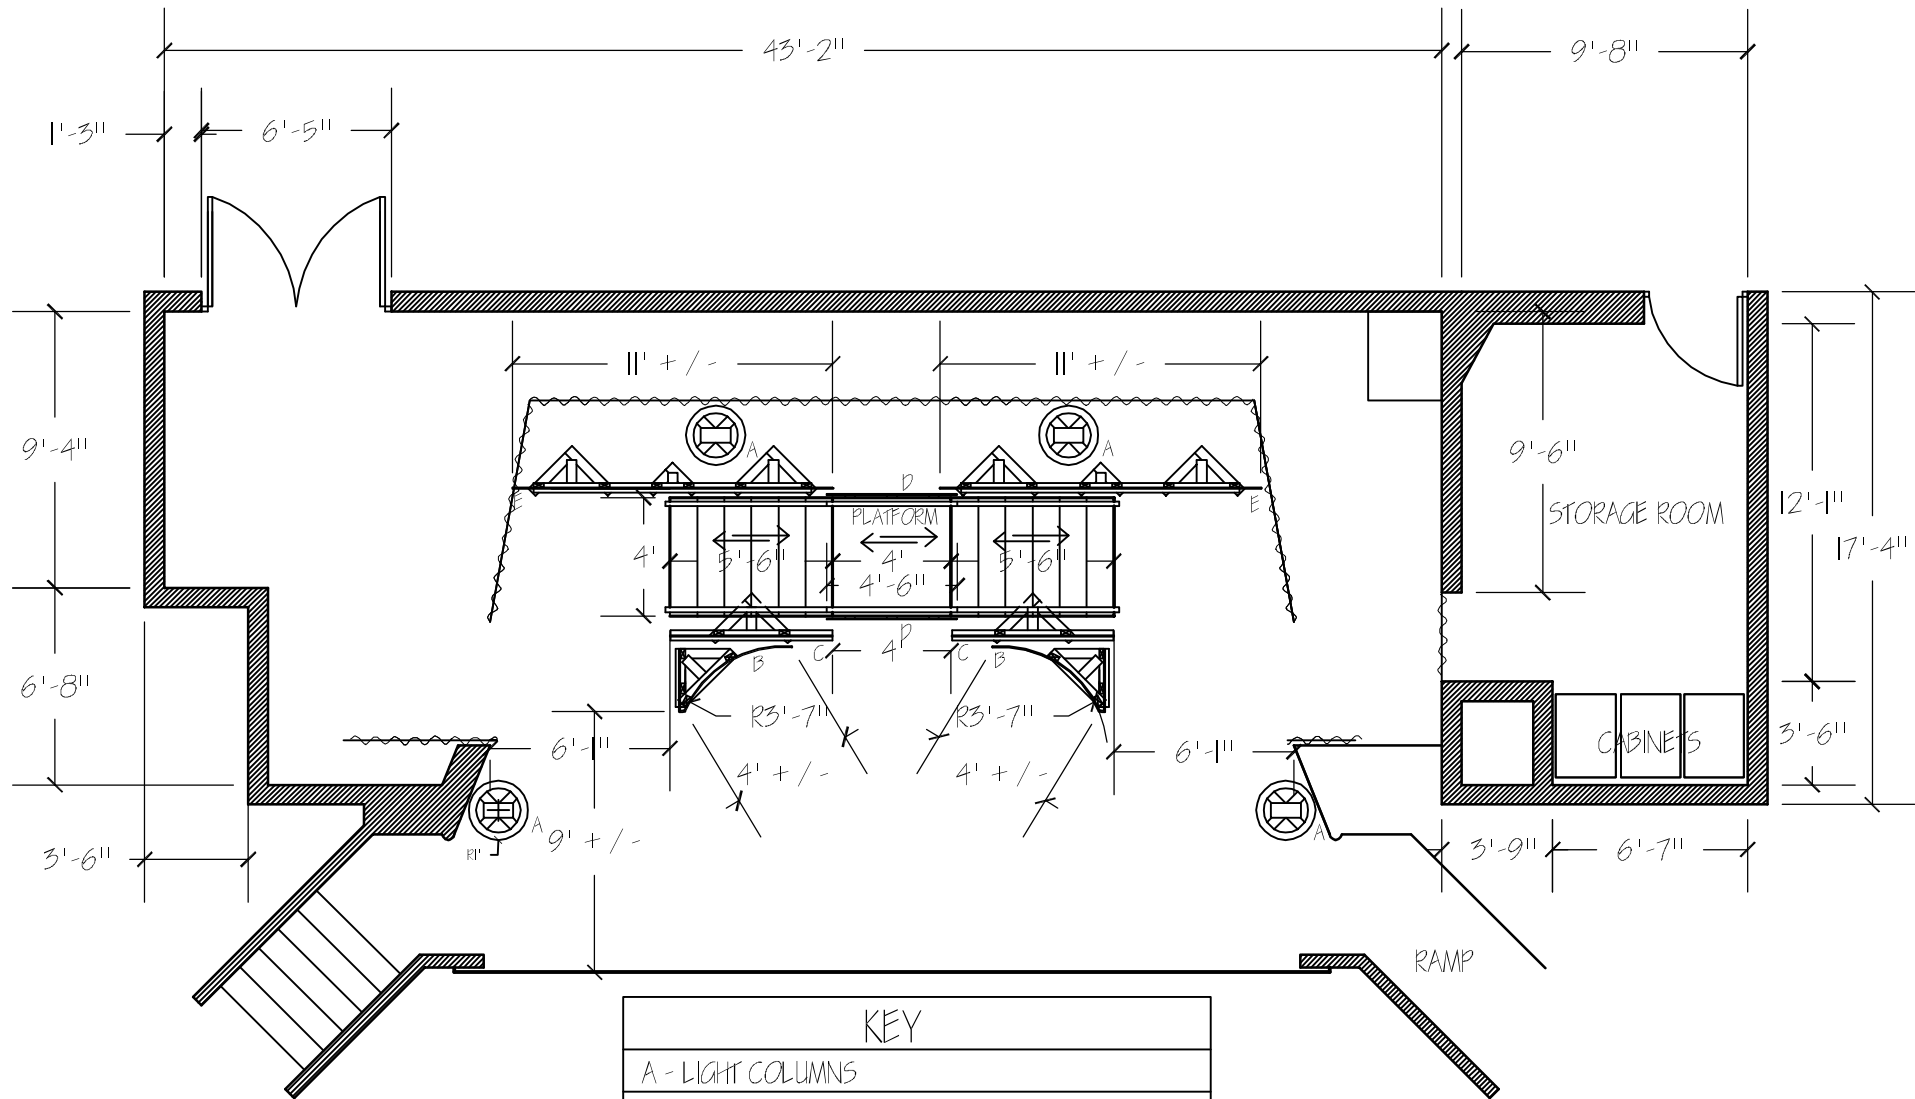

FP-1

KEY	
A	- LIGHT COLUMNS
B	- CURVED SCENERY
C	- SCENERY AT FRONT OF PLATFORM
D	- SCENERY AT FRONT/ BACK OF TOP PLATFORM
E	- SCENERY AT REAR OF PLATFORM

FAD studios
 135 Mishawum Road
 Woburn, MA 01801
 tel (781) 281-1777
 fax (781) 281-1660