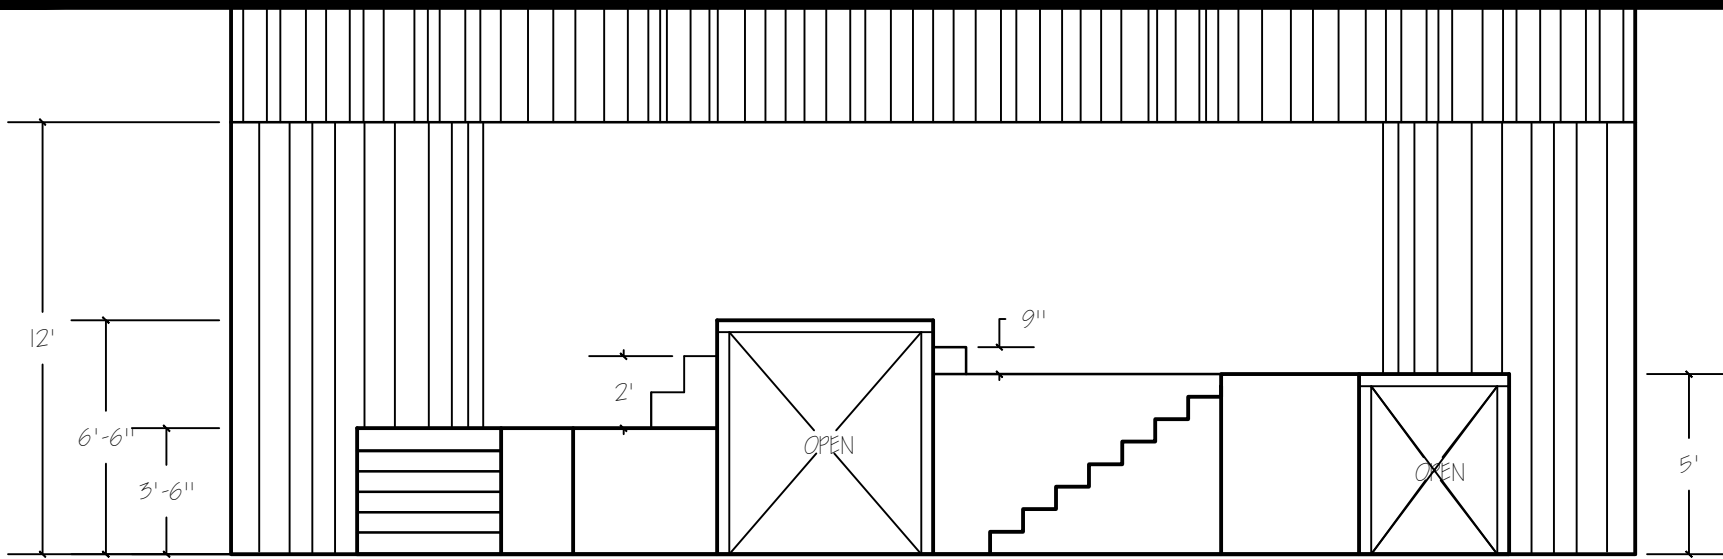

www.fadstudios.com 781.281.1777 (studio) ~ 781.799.9276 (cell)

Sweeny Todd Sets
 Option A

Date: 9.18.2011
 Scale: 3/16" = 1'-0"

Al-a

NOTES:

- SLIGHTLY DIFFERENT CONFIGURATOIN.
- UTILIZES MOST STAIRS ALREADY CONSTRUCTED.