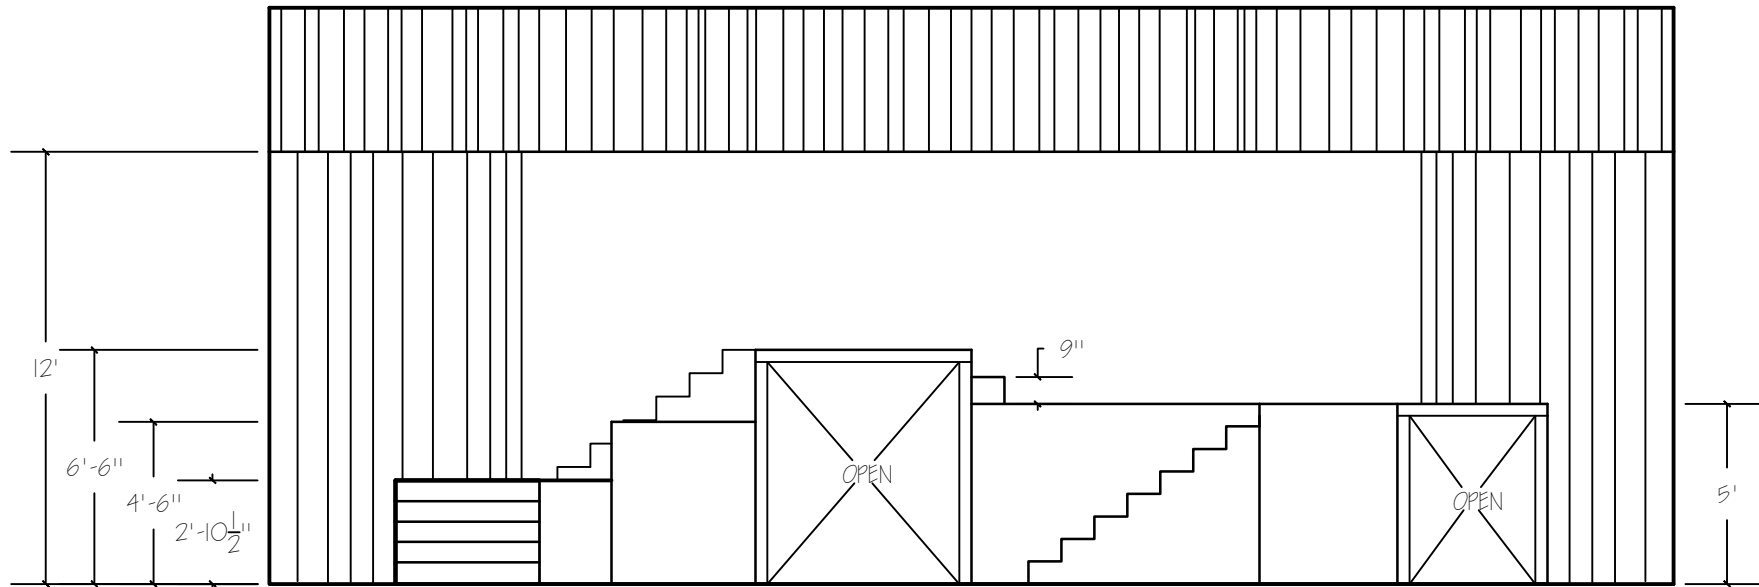

NOTES:
- SLIGHTLY DIFFERENT CONFIGURATOIN.
- UTILIZES MOST STAIRS ALREADY CONSTRUCTED.