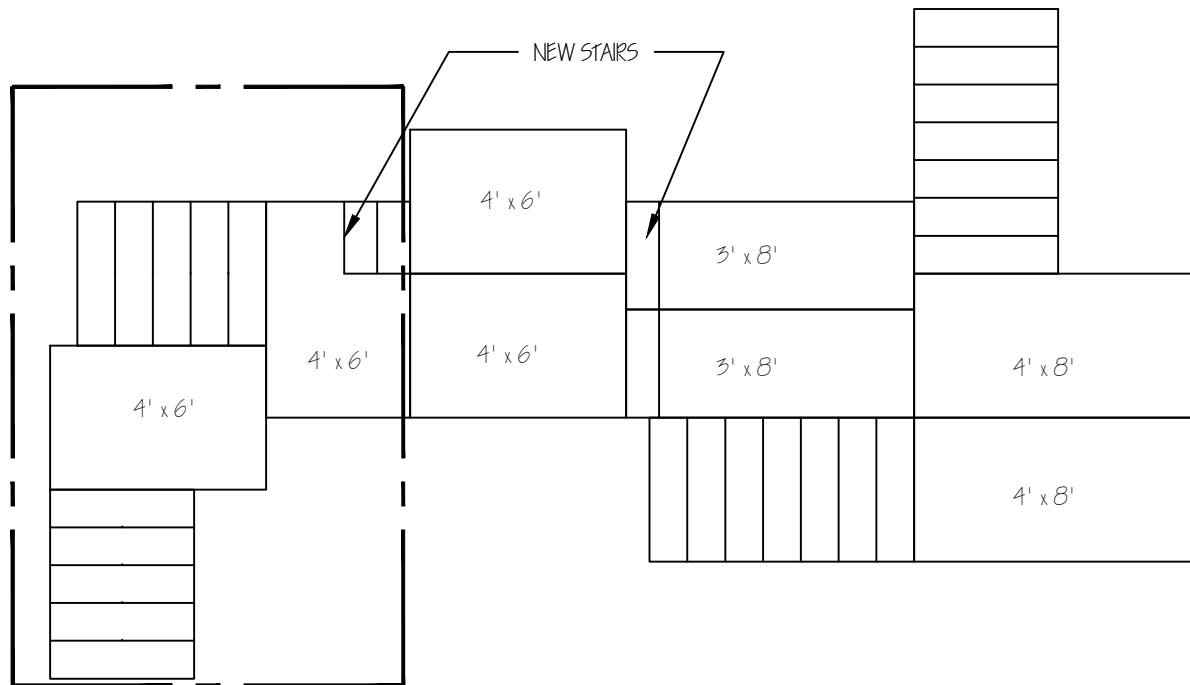

www.fadstudios.com 781.281.1777 (studio) ~ 781.799.9276 (cell)

Sweeny Todd Sets
 Option A

Date: 9.18.2011
 Scale: 3/16" = 1'-0"

Al-a

NOTES:

- SLIGHTLY DIFFERENT CONFIGURATOIN.
- UTILIZES MOST STAIRS ALREADY CONSTRUCTED.