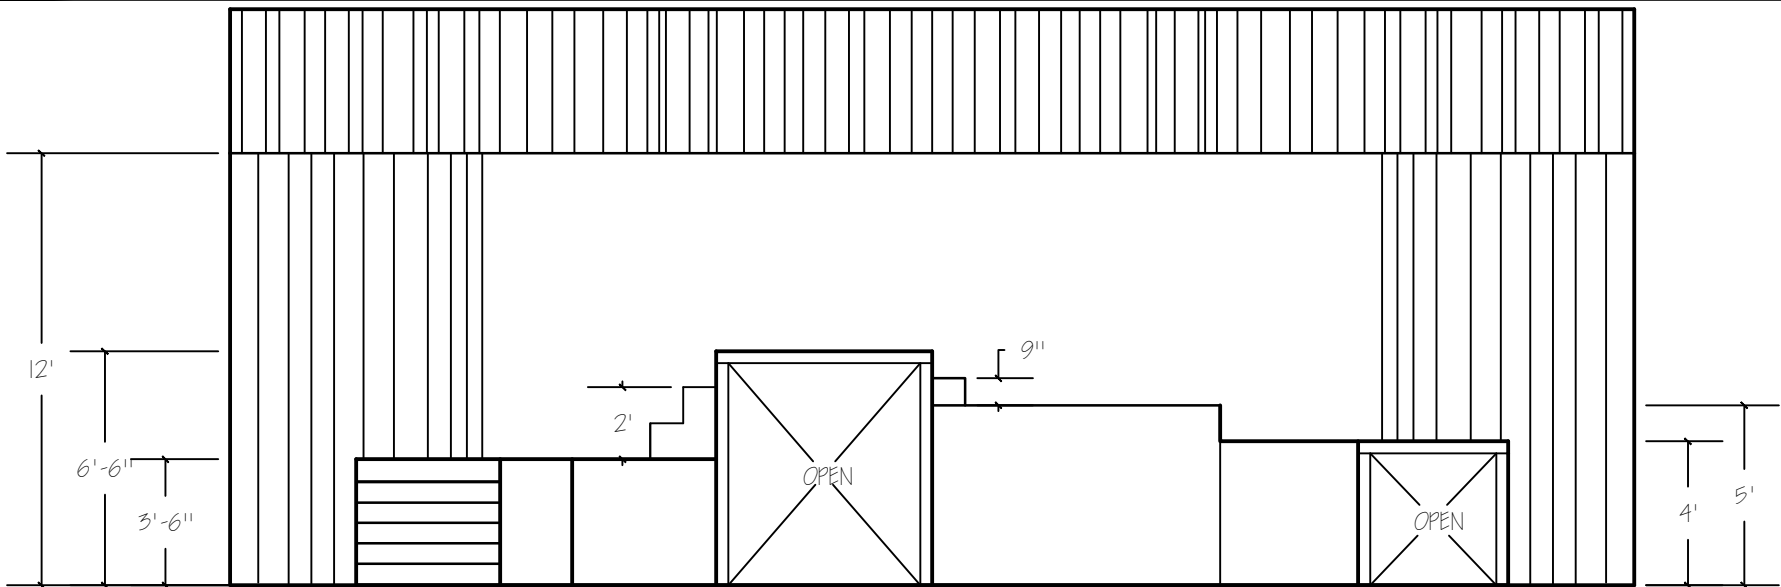

NOTES:

- SLIGHTLY DIFFERENT CONFIGURATOIN.
- UTILIZES MOST STAIRS ALREADY CONSTRUCTED.