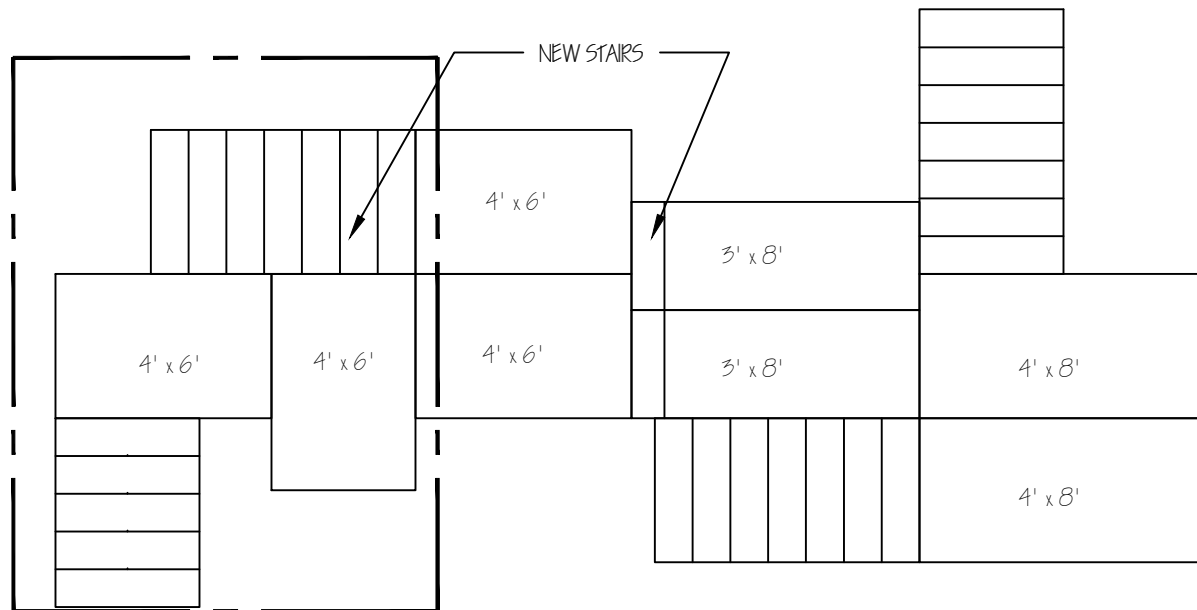

FAD studios
Joe Fiorello
135 Mishawum Rd
Woburn, MA 01801

www.fadstudios.com 781.281.1777 (studio) ~ 781.799.9276 (cell)

Sweeny Todd Sets
Option A

Date: 9.18.2011
Scale: 3/16" = 1'-0"

Al-a