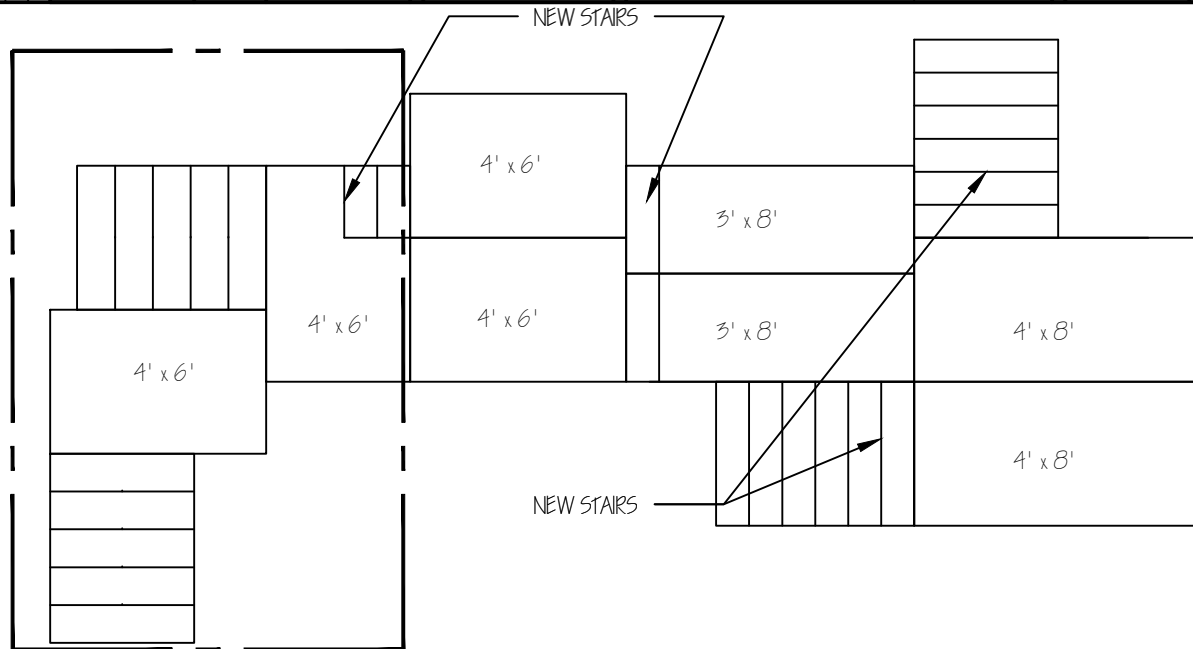

FAD studios
Joe Fiorello
135 Mishawum Rd
Woburn, MA 01801

www.fadstudios.com 781.281.1777 (studio) ~ 781.799.9276 (cell)

Sweeny Todd Sets
Option C

Date: 9.18.2011
Scale: 3/16" = 1'-0"

AI-C