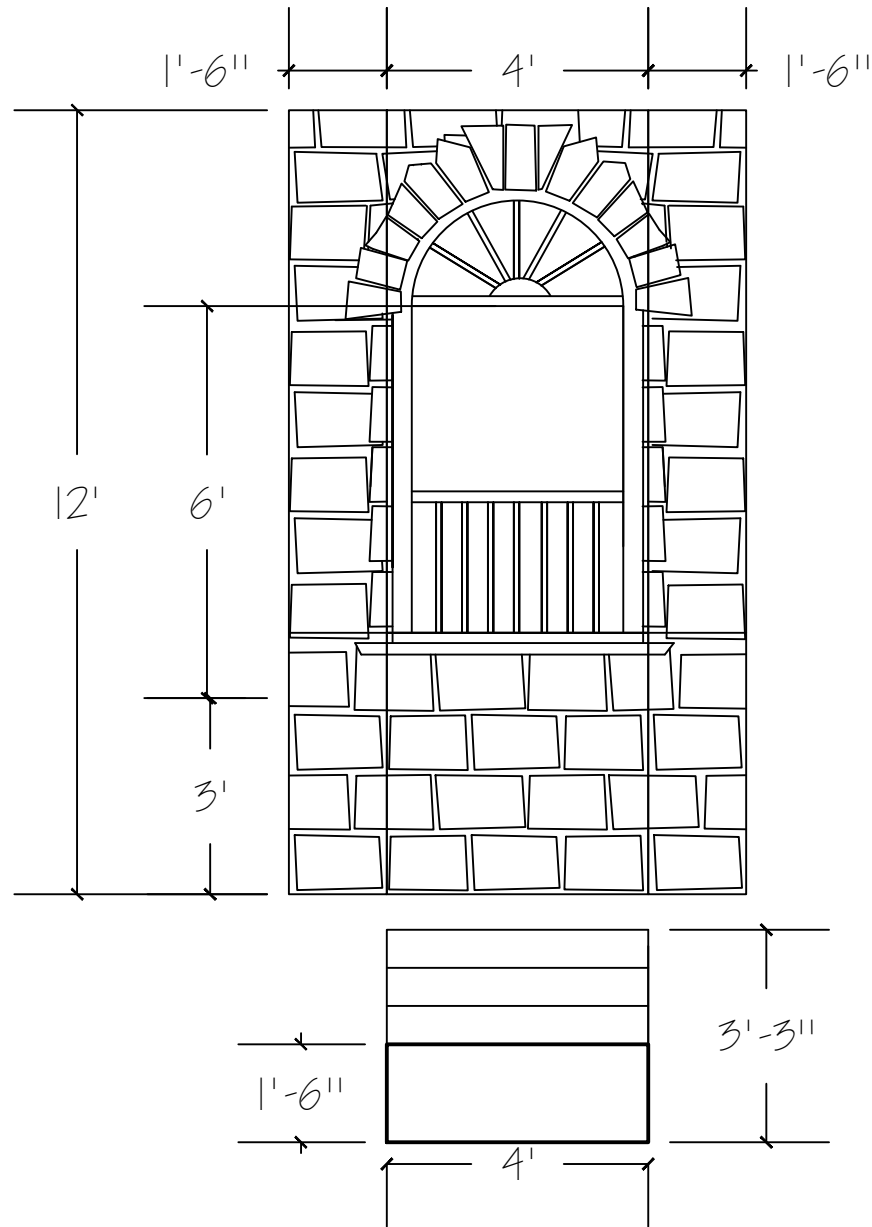

www.fadstudios.com 781.281.1777 (studio) ~ 781.799.9276 (cell)

FAD studios
Joe Fiorello
135 Mishawum Rd
Woburn, MA 01801

Sweeny Todd Sets
Option C - PLAN & ELEVATION - TOWER

Date: 10.21.2011
Scale: NONE

E2-c