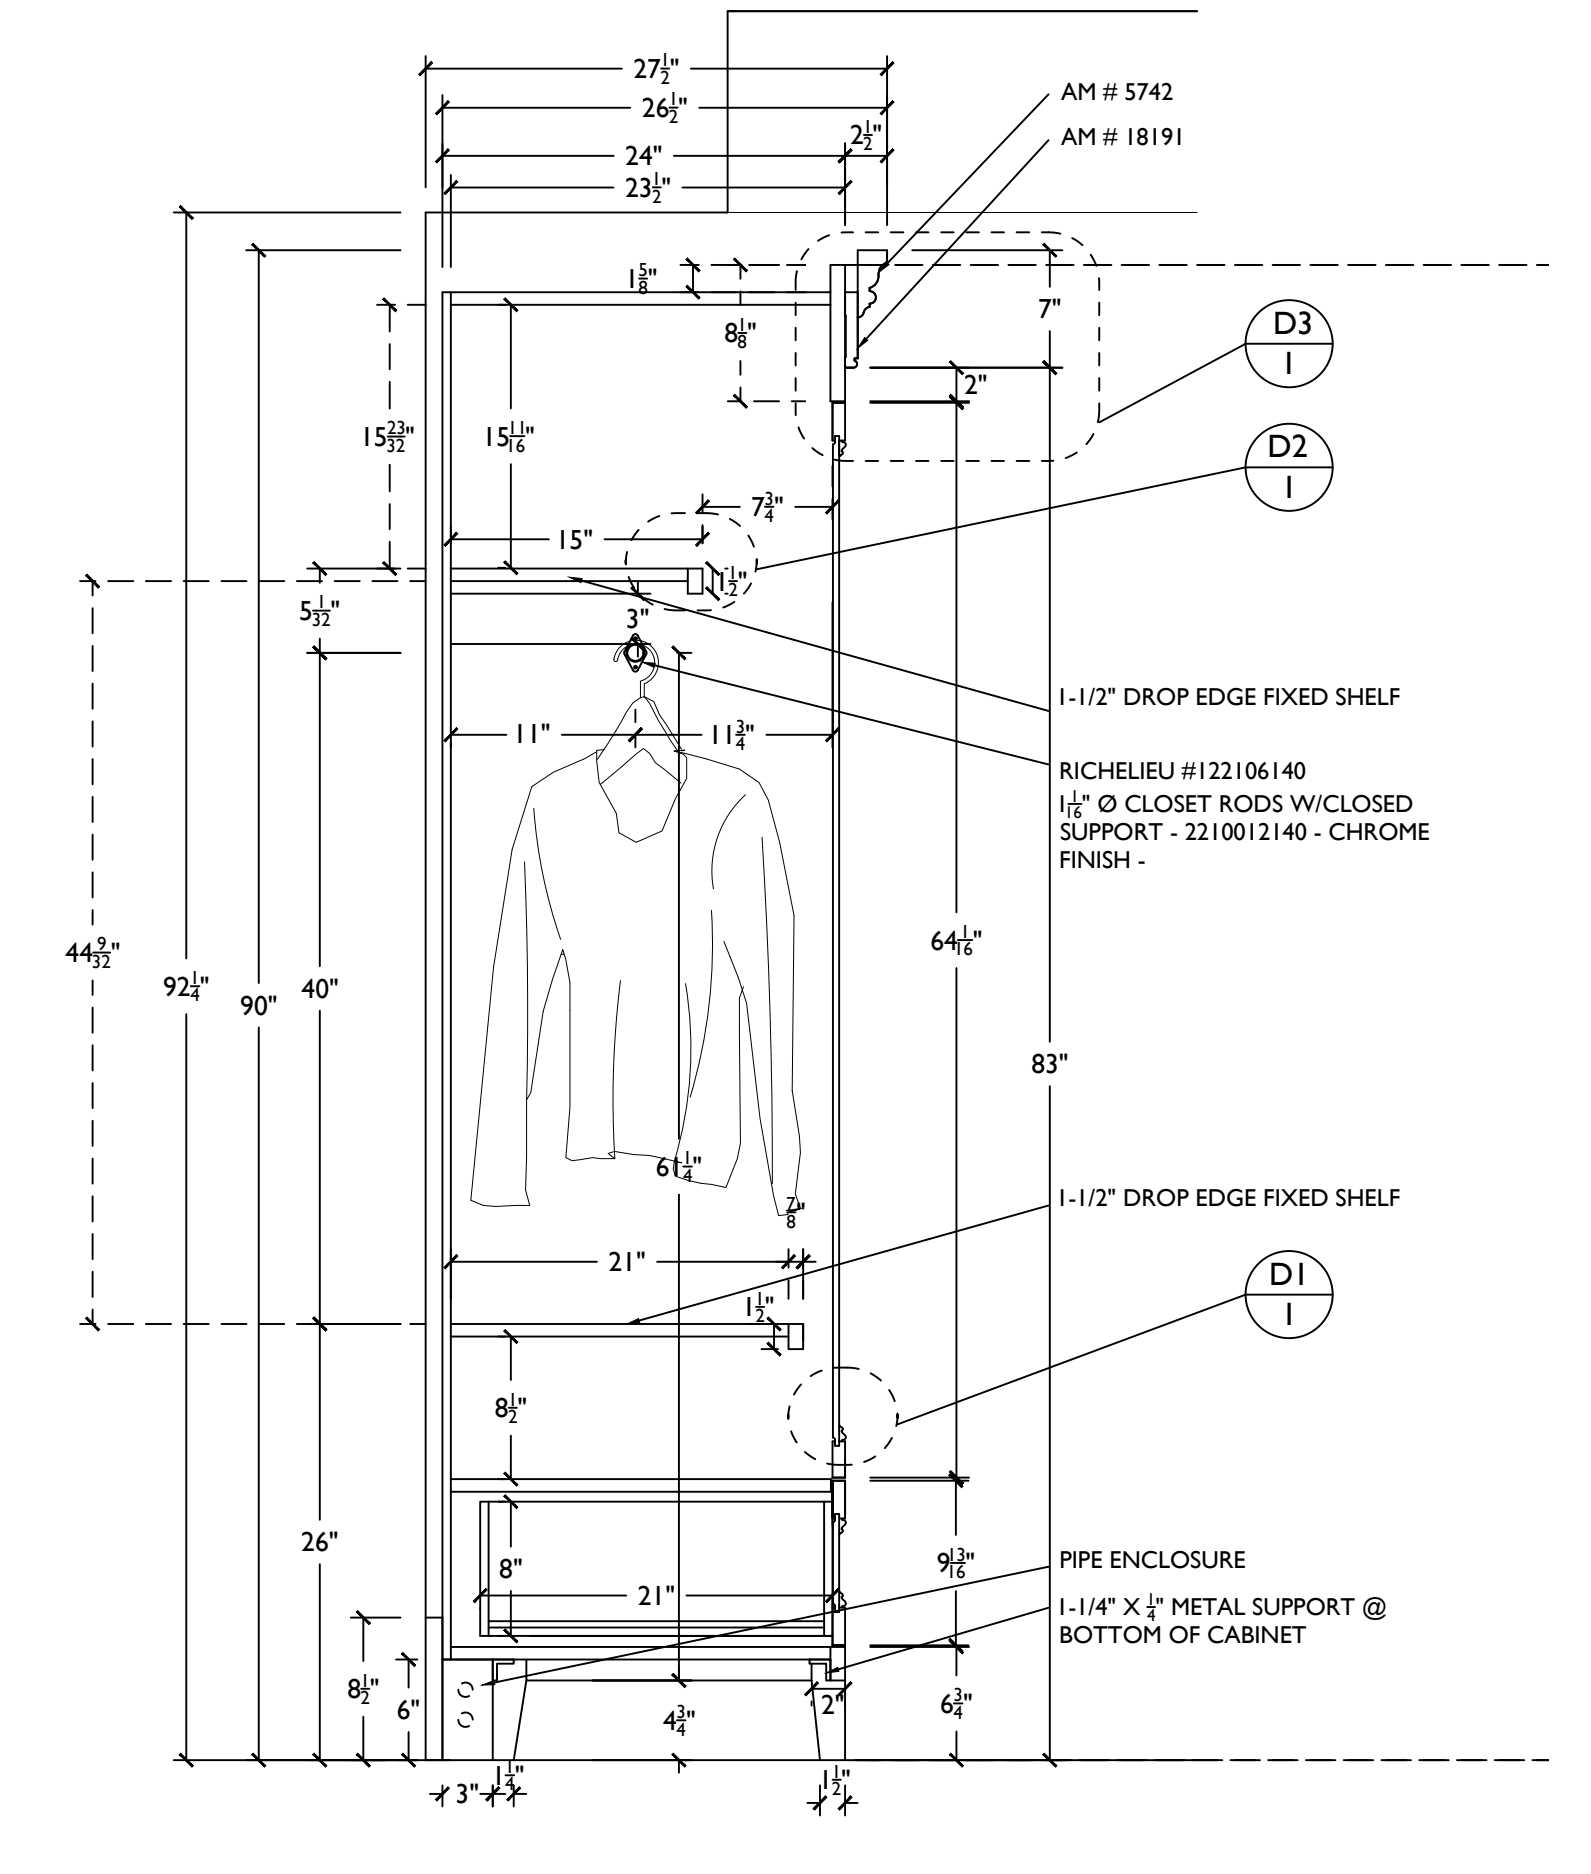

1 ELEVATION
SCALE: 1"=1'-0" ARCH REF: A05

FINISHES:
EXTERIOR: BENJAMIN MOORE - WHITE DOVE - CLEAR FINISH - INTERIOR: NATURAL MAPLE - CLEAR FINISH.

4 SIDE ELEVATION
SCALE: 1"=1'-0" ARCH REF: A05

5 SECTION
SCALE: 1"=1'-0" ARCH REF: A05

2 SECTION
SCALE: 1"=1'-0" ARCH REF: A05

3 SECTION
SCALE: 1"=1'-0" ARCH REF: A05

D1 DOOR PROFILE DETAIL
SCALE: FULL SIZE

D2 SHELF DETAIL
SCALE: FULL SIZE

D3 CROWN DETAIL
SCALE: FULL SIZE