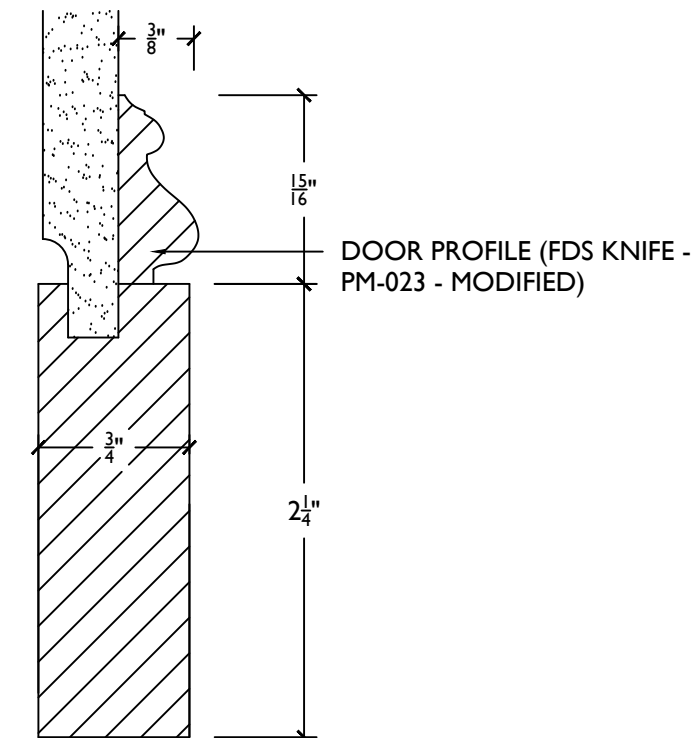

1 ELEVATION
SCALE: 1"=1'-0" ARCH REF: A05

FINISHES:
EXTERIOR: BENJAMIN MOORE - WHITE DOVE - CLEAR FINISH - INTERIOR: NATURAL MAPLE - CLEAR FINISH.

4 SIDE ELEVATION
SCALE: 1"=1'-0" ARCH REF: A05

5 SECTION
SCALE: 1"=1'-0" ARCH REF: A05

2 SECTION
SCALE: 1"=1'-0" ARCH REF: A05

3 SECTION
SCALE: 1"=1'-0" ARCH REF: A05

D1 DOOR PROFILE DETAIL
SCALE: FULL SIZE

D2 SHELF DETAIL
SCALE: FULL SIZE

D3 CROWN DETAIL
SCALE: FULL SIZE