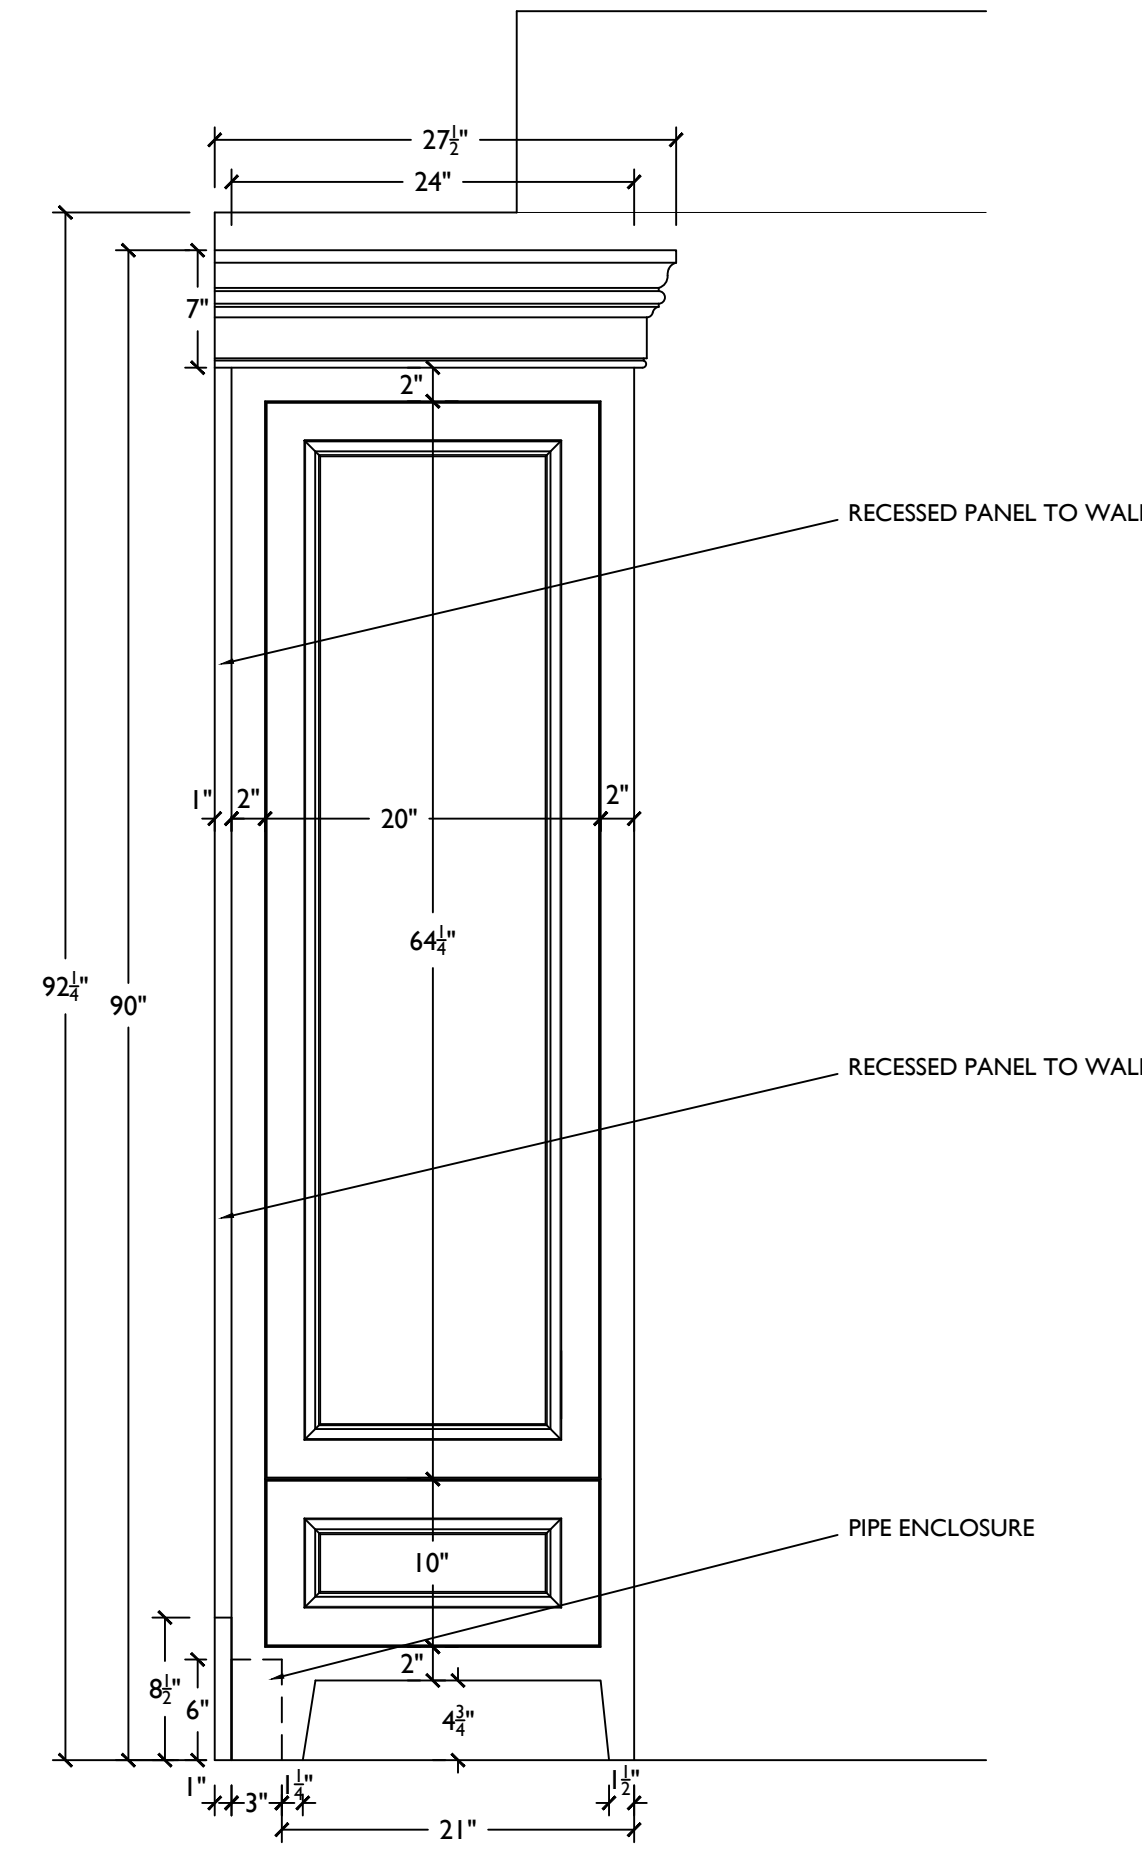

1 ELEVATION
SCALE: 1"=1'-0" ARCH REF: A05

FINISHES:
EXTERIOR: BENJAMIN MOORE - WHITE DOVE - CLEAR FINISH - INTERIOR: NATURAL MAPLE - CLEAR FINISH.

4 SIDE ELEVATION
SCALE: 1"=1'-0" ARCH REF: A05

5 SECTION
SCALE: 1"=1'-0" ARCH REF: A05

2 SECTION
SCALE: 1"=1'-0" ARCH REF: A05

3 SECTION
SCALE: 1"=1'-0" ARCH REF: A05

D1 DOOR PROFILE DETAIL
SCALE: FULL SIZE

D2 SHELF DETAIL
SCALE: FULL SIZE

D3 CROWN DETAIL
SCALE: FULL SIZE