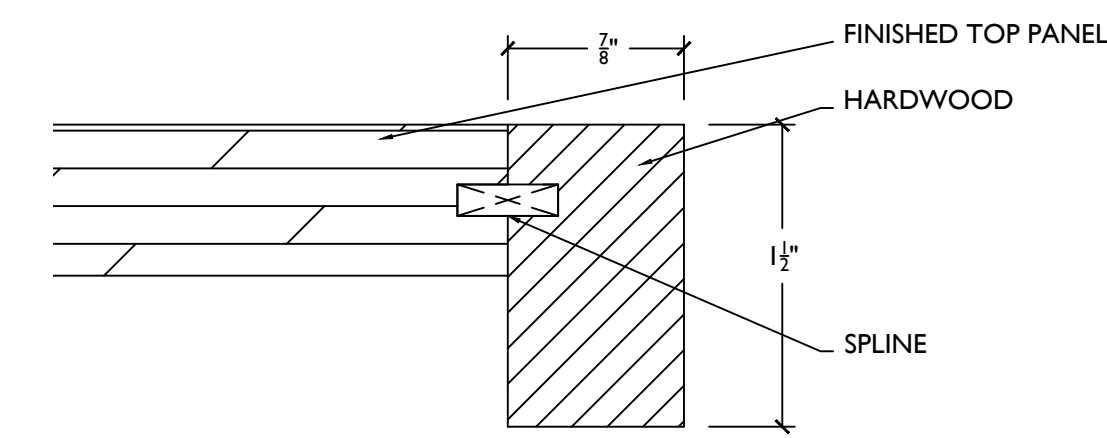

1 ELEVATION
SCALE: 1"=1'-0" ARCH REF: A05

FINISHES:
EXTERIOR: BENJAMIN MOORE - WHITE DOVE - CLEAR FINISH - INTERIOR: NATURAL MAPLE - CLEAR FINISH.

4 SIDE ELEVATION
SCALE: 1"=1'-0" ARCH REF: A05

5 SECTION
SCALE: 1"=1'-0" ARCH REF: A05

2 SECTION
SCALE: 1"=1'-0" ARCH REF: A05

3 SECTION
SCALE: 1"=1'-0" ARCH REF: A05

D1 DOOR PROFILE DETAIL
SCALE: FULL SIZE

D2 SHELF DETAIL
SCALE: FULL SIZE

D3 CROWN DETAIL
SCALE: FULL SIZE