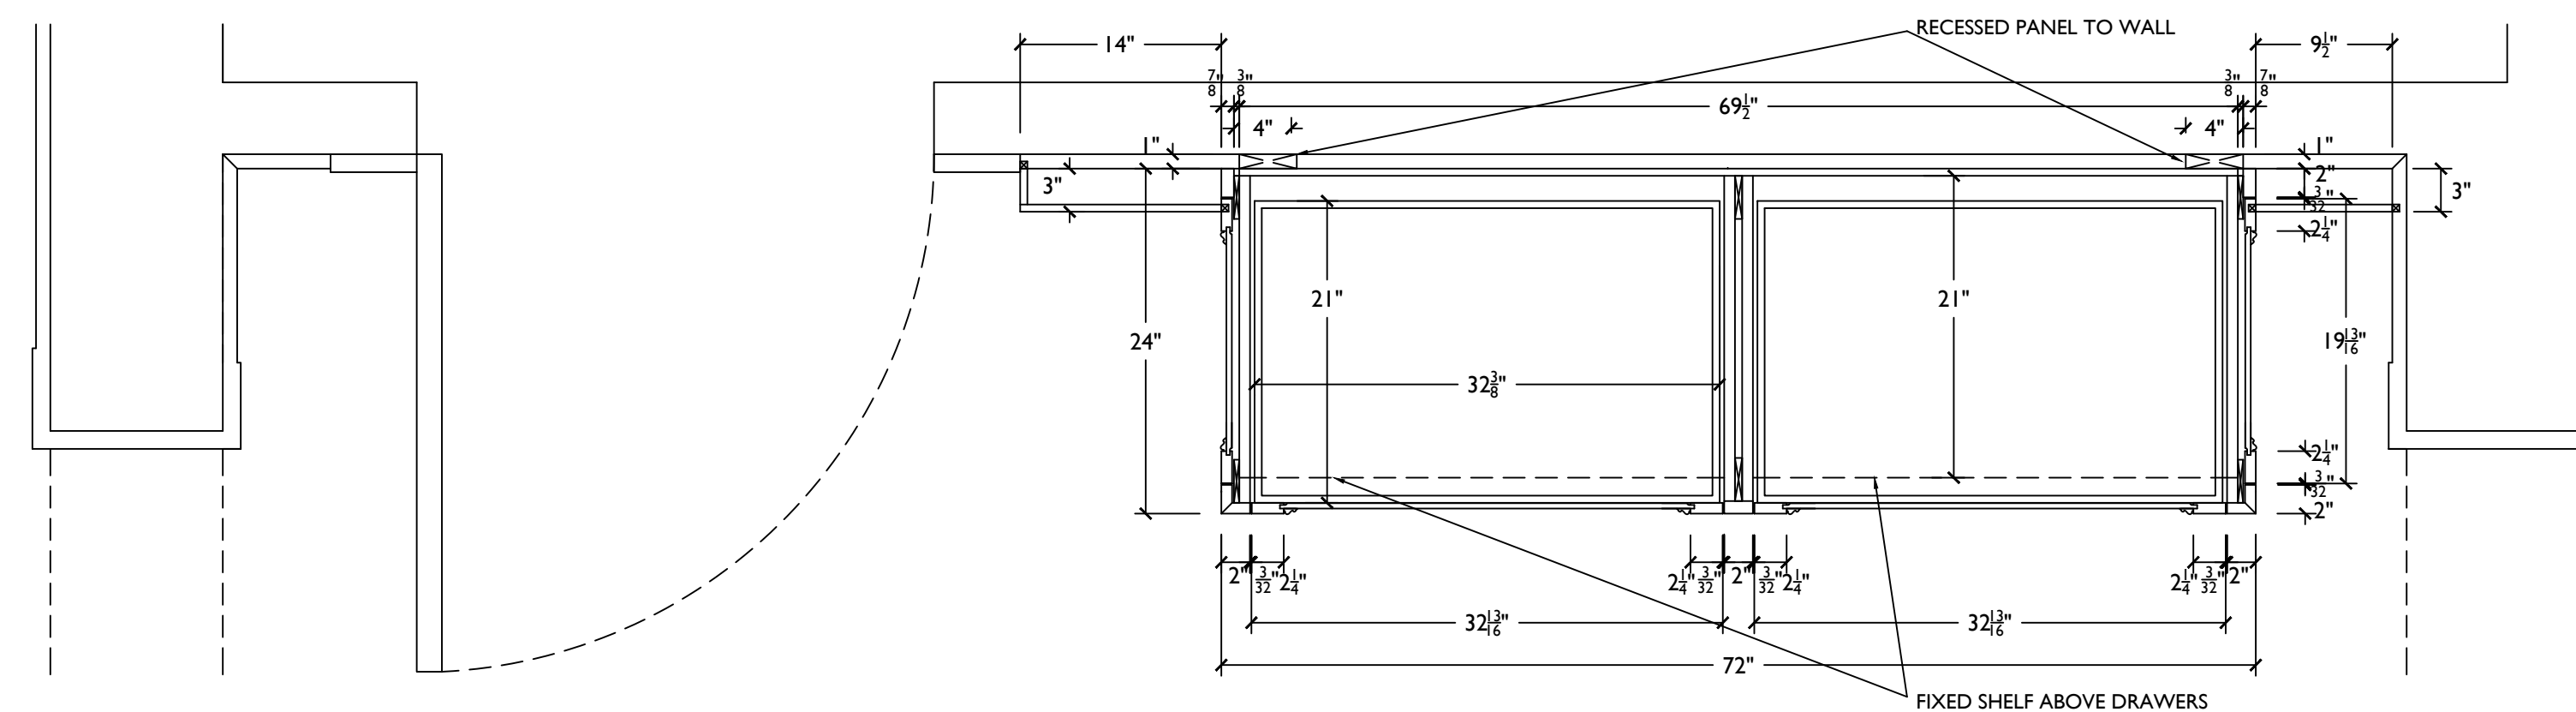

1 ELEVATION
SCALE: 1"=1'-0" ARCH REF: A05

FINISHES:
EXTERIOR: BENJAMIN MOORE - WHITE DOVE - CLEAR FINISH - INTERIOR: NATURAL MAPLE - CLEAR FINISH.

4 SIDE ELEVATION
SCALE: 1"=1'-0" ARCH REF: A05

5 SECTION
SCALE: 1"=1'-0" ARCH REF: A05

2 SECTION
SCALE: 1"=1'-0" ARCH REF: A05

3 SECTION
SCALE: 1"=1'-0" ARCH REF: A05

D1 DOOR PROFILE DETAIL
SCALE: FULL SIZE

D2 SHELF DETAIL
SCALE: FULL SIZE

D3 CROWN DETAIL
SCALE: FULL SIZE