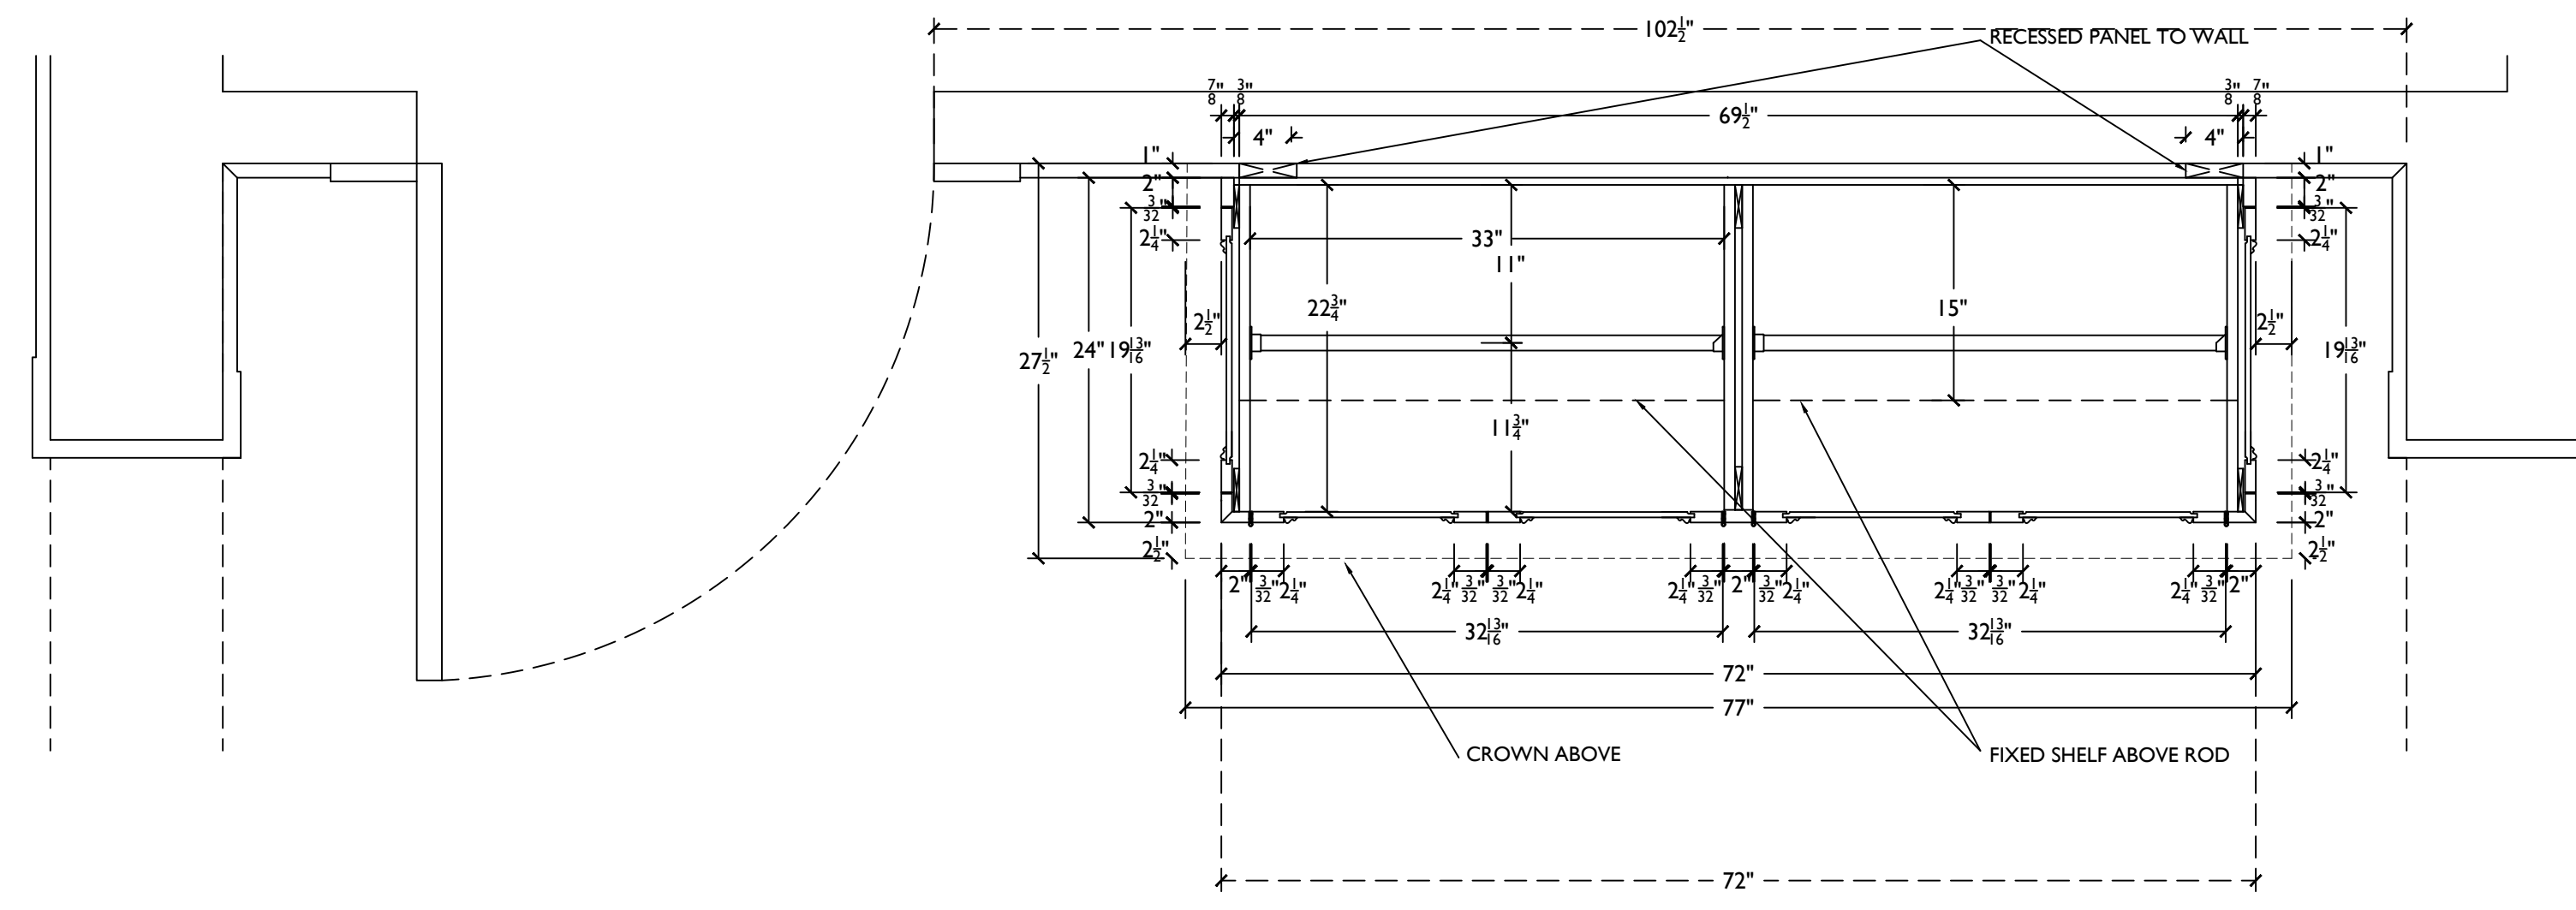

1 ELEVATION
SCALE: 1"=1'-0" ARCH REF: A05

FINISHES:
EXTERIOR: BENJAMIN MOORE - WHITE DOVE - CLEAR FINISH - INTERIOR: NATURAL MAPLE - CLEAR FINISH.

4 SIDE ELEVATION
SCALE: 1"=1'-0" ARCH REF: A05

5 SECTION
SCALE: 1"=1'-0" ARCH REF: A05

2 SECTION
SCALE: 1"=1'-0" ARCH REF: A05

3 SECTION
SCALE: 1"=1'-0" ARCH REF: A05

D1 DOOR PROFILE DETAIL
SCALE: FULL SIZE

D2 SHELF DETAIL
SCALE: FULL SIZE

D3 CROWN DETAIL
SCALE: FULL SIZE