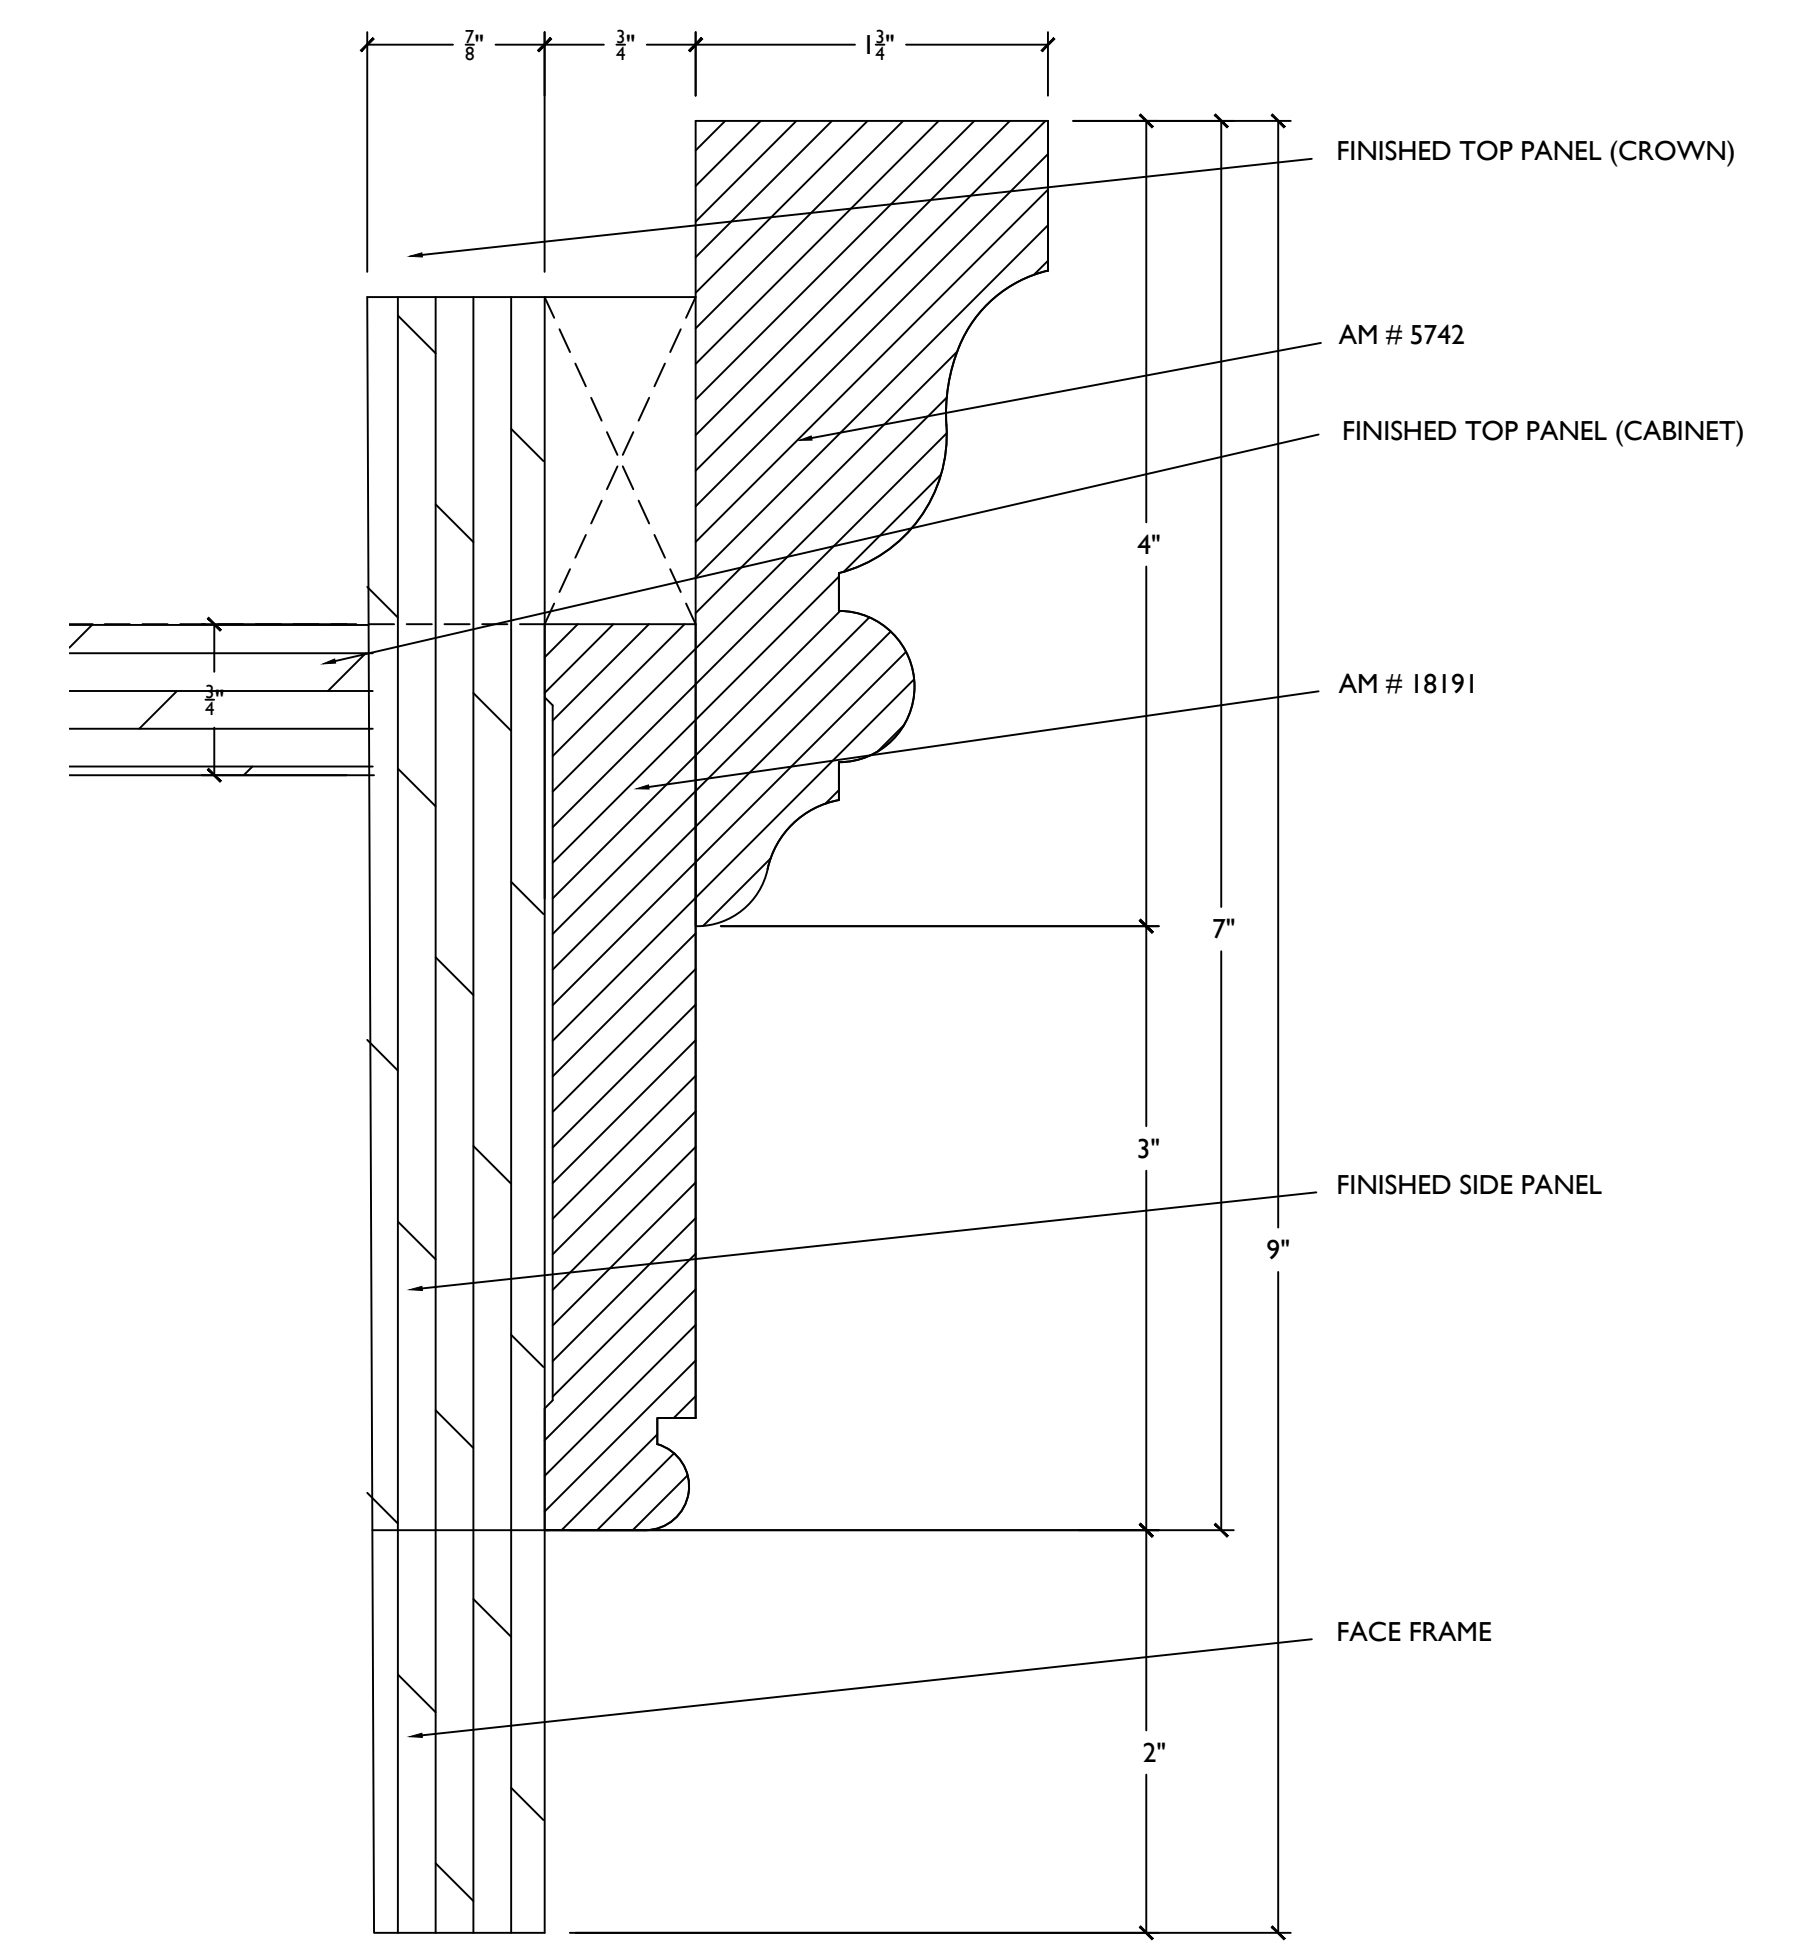

1 ELEVATION
SCALE: 1"=1'-0" ARCH REF: A05

FINISHES:
EXTERIOR: BENJAMIN MOORE - WHITE DOVE - CLEAR FINISH - INTERIOR: NATURAL MAPLE - CLEAR FINISH.

4 SIDE ELEVATION
SCALE: 1"=1'-0" ARCH REF: A05

5 SECTION
SCALE: 1"=1'-0" ARCH REF: A05

2 SECTION
SCALE: 1"=1'-0" ARCH REF: A05

3 SECTION
SCALE: 1"=1'-0" ARCH REF: A05

D1 DOOR PROFILE DETAIL
SCALE: FULL SIZE

D2 SHELF DETAIL
SCALE: FULL SIZE

D3 CROWN DETAIL
SCALE: FULL SIZE