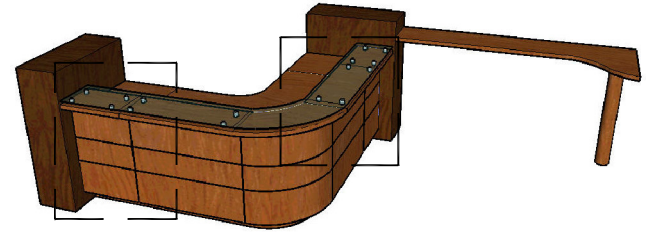

One Washington Mall, 11th Fl
Boston, MA 02108

MILLWORK DRAWINGS - RECEPTION DESK LEDGE

Date: 05.15.2007
Scale: NONE

MW-16C

PEDESTAL FRONT & REAR VIEW

PEDESTAL SIDE VIEW

RECEPTION DESK 3D VIEW

RECEPTION DESK PLAN VIEW