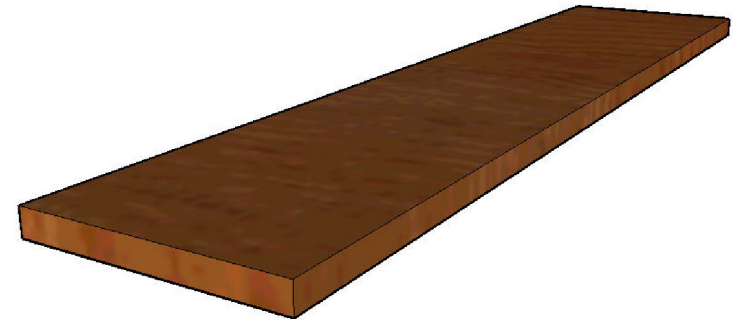

CONFERENCE ROOM BUILT-IN 3D VIEW

LIBRARY SHELF FRONT & SIDE VIEW

LIBRARY SHELF PLAN VIEW

-MEDIUM CHERRY
WOOD FINISH

LIBRARY SHELVES 3D VIEW

FAD studios
135 Mishawum Rd
Woburn, MA 01801
781.281.1777 (tel)
781.281.1660 (fax)
fadstudios.com