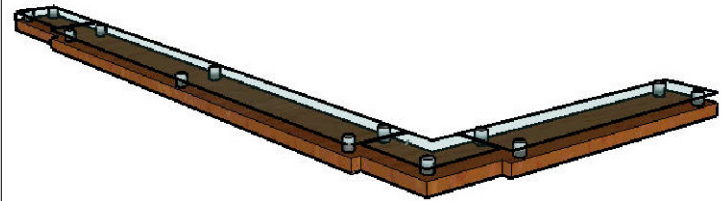

FAD studios
135 Mishawum Rd
Woburn, MA 01801
781.281.1777 (tel)
781.281.1660 (fax)
fadstudios.com

YURKO, SALVESEN & REMZ, P.C.

One Washington Mall, 11th Fl
Boston, MA 02108

MILLWORK DRAWINGS - WORKSTATION - COUNTER (RIGHT)

Date: 05.15.2007
Scale: NONE

MW-17J