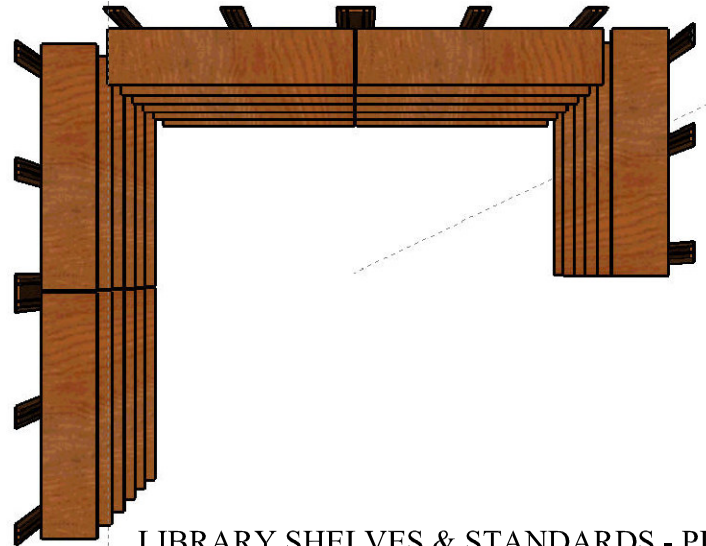

MILLWORK DRAWINGS - CONF RM BUILT-IN (TOP)

Date: 05.15.2007

Scale: NONE

MW-20B

LIBRARY SHELVES & STANDARDS - 3D & FRONT VIEW

LIBRARY SHELVES & STANDARDS - PLAN VIEW

FAD studios
 135 Mishawum Rd
 Woburn, MA 01801
 781.281.1777 (tel)
 781.281.1660 (fax)
 fadstudios.com