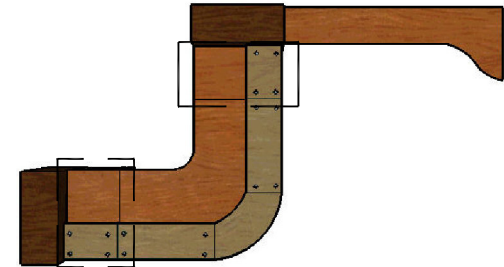

One Washington Mall, 11th Fl
Boston, MA 02108

MILLWORK DRAWINGS - RECEPTION DESK LEDGE

Date: 05.15.2007
Scale: NONE

MW-16C

PEDESTAL FRONT & REAR VIEW

PEDESTAL SIDE VIEW

RECEPTION DESK 3D VIEW

RECEPTION DESK PLAN VIEW