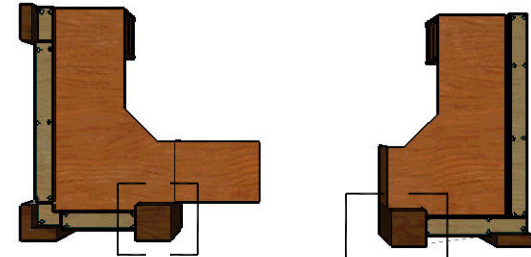

One Washington Mall, 11th Fl
Boston, MA 02108

MILLWORK DRAWINGS - WORKSTATION - SIDE TOWER

Date: 05.15.2007
Scale: NONE

MW-17C

SQUARE TOWER SIDE VIEW

SQUARE TOWER PLAN VIEW

MAHOGANY WOOD FINISH

WORKSTATION 3D VIEW