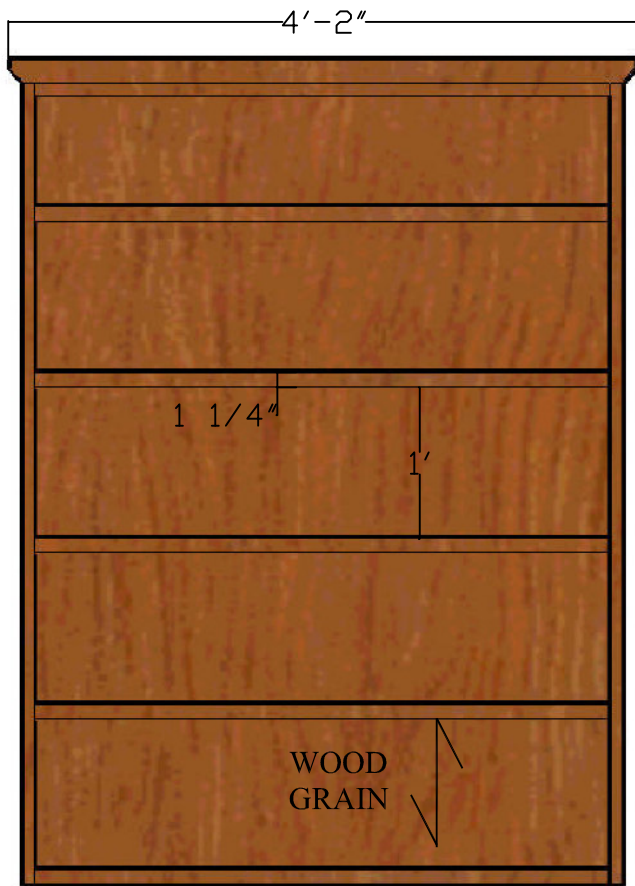

MILLWORK DRAWINGS - CONF RM BUILT-IN (BOTTOM)

Date: 05.15.2007
Scale: NONE

MW-20A

CONFERENCE ROOM BUILT-IN (TOP) PLAN VIEW

CONFERENCE ROOM BUILT-IN (TOP) PLAN VIEW

-MEDIUM CHERRY
WOOD FINISH

CONFERENCE ROOM BUILT-IN PLAN VIEW