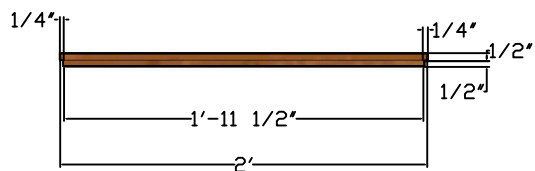

MILLWORK DRAWINGS - WORKSTATION - FRONT LEFT PANEL

Date: 05.15.2007

Scale: NONE

MW-17E

WORKSTATION FRONT RIGHT PANEL VIEW (FRONT, SIDE & REAR)

WORKSTATION FRONT RIGHT PANEL PLAN VIEW

MEDIUM CHERRY WOOD FINISH