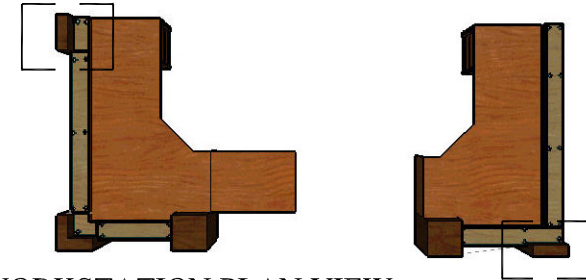

WORKSTATION PLAN VIEW