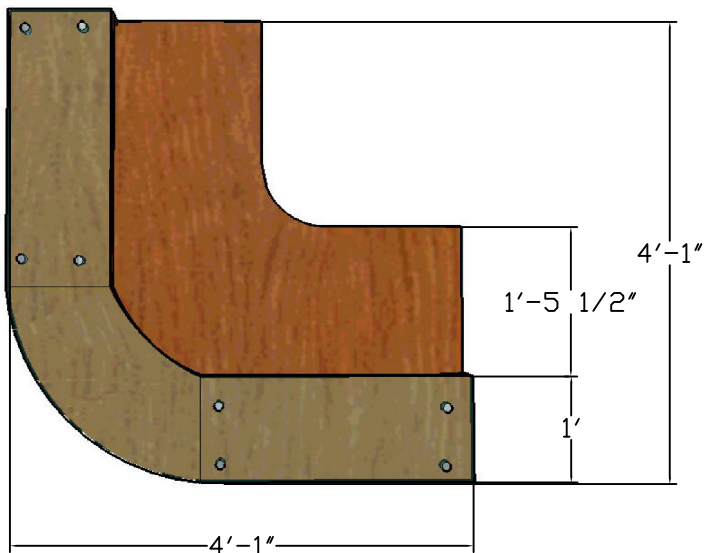

MIDDLE PLAN VIEW

MEDIUM CHERRY
WOOD FINISH