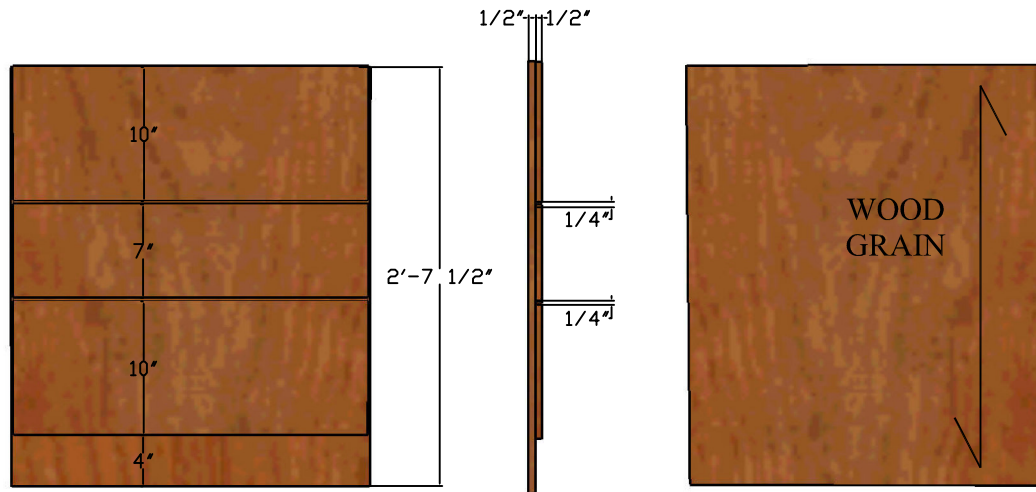

WORKSTATION FRONT LEFT PANEL VIEW (FRONT, SIDE & REAR)