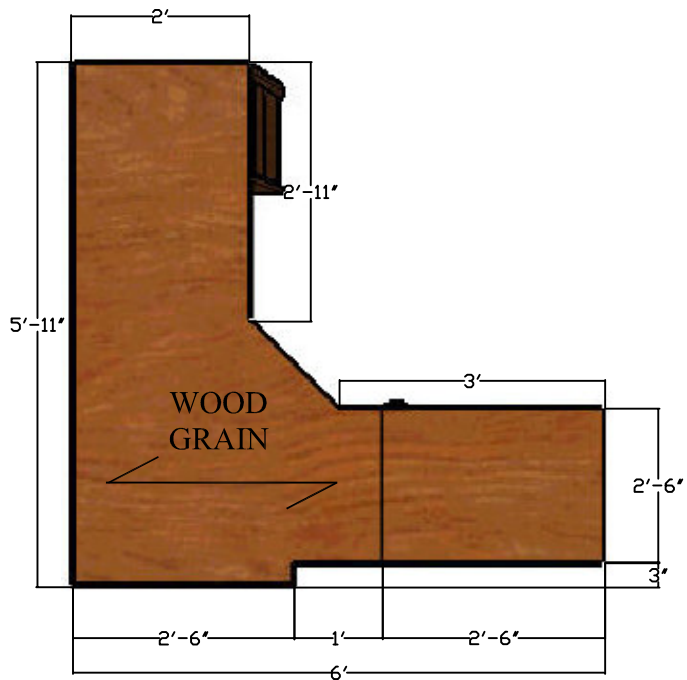

YURKO, SALVESEN & REMZ, P.C.

One Washington Mall, 11th Fl
Boston, MA 02108

MILLWORK DRAWINGS - WORKSTATION - RIGHT SIDE PANEL

Date: 05.15.2007
Scale: NONE

MW-17H

WORKSTATION DESKTOP (LEFT) VIEW (FRONT & INSIDE)