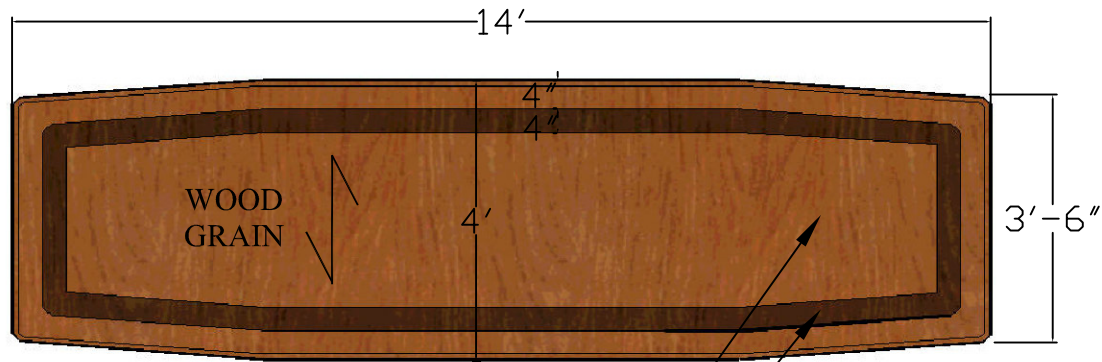

One Washington Mall, 11th Fl
Boston, MA 02108

MILLWORK DRAWINGS - COUNTER @ CONF RM DOOR

Date: 05.15.2007
Scale: NONE

MW-18

CONFERENCE ROOM TABLE (FRONT)

CONFERENCE ROOM TABLE (SIDE)

MEDIUM CHERRY FINISH

MAHOGANY WOOD FINISH (INLAY)