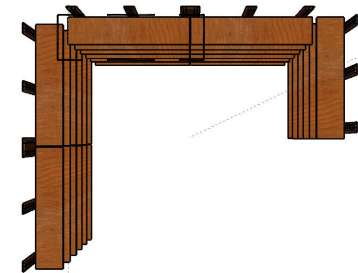

YURKO, SALVESEN & REMZ, P.C.

One Washington Mall, 11th Fl
 Boston, MA 02108

MILLWORK DRAWINGS - LIBRARY SHELVES & STANDARDS

Date: 05.15.2007
 Scale: NONE

MW-21

LIBRARY SHELF QUANTITY = 30

CONFERENCE ROOM BUILT-IN PLAN VIEW