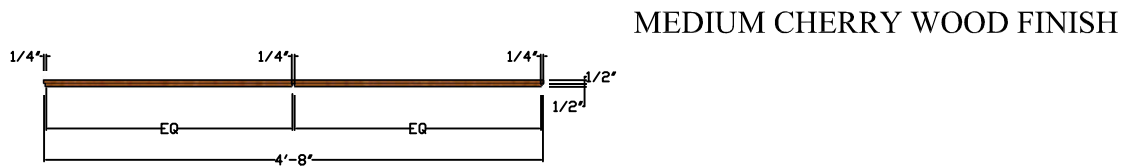

MILLWORK DRAWINGS - WORKSTATION FRONT RIGHT PANEL

Date: 05.15.2007

Scale: NONE

MW-17F

WORKSTATION LEFT SIDE PANEL VIEW (REAR)

WORKSTATION LEFT SIDE PANEL VIEW (FRONT, SIDE)

WORKSTATION LEFT SIDE PANEL PLAN VIEW