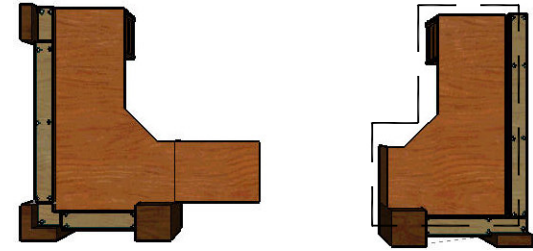

WORKSTATION PLAN VIEW