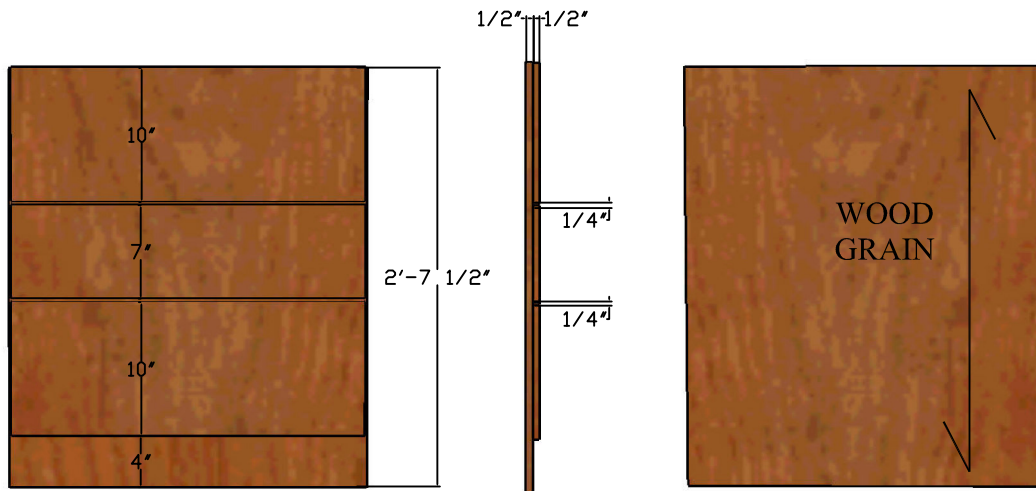

WORKSTATION FRONT RIGHT PANEL VIEW (FRONT, SIDE & REAR)