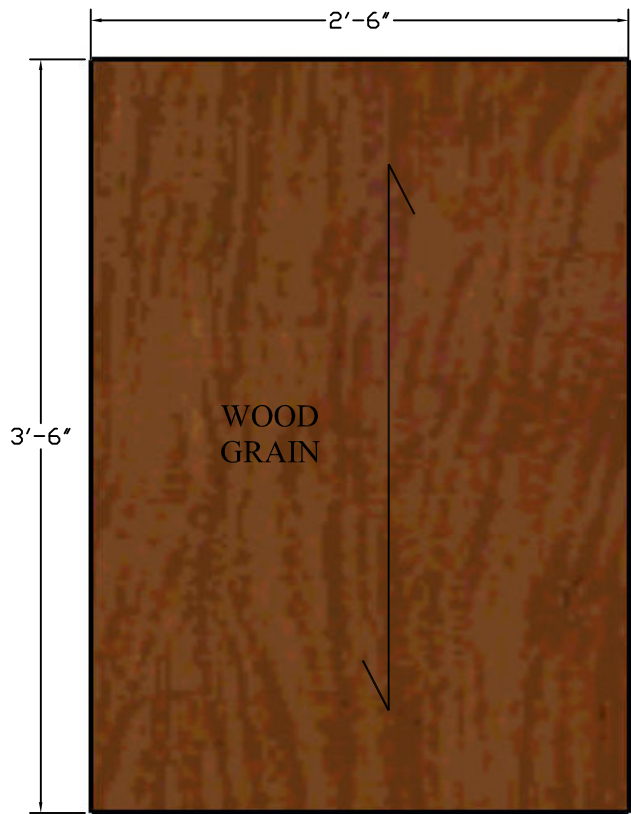

One Washington Mall, 11th Fl
 Boston, MA 02108

MILLWORK DRAWINGS - RECEPTION DESK PLAN

Date: 05.15.2007

Scale: NONE

MW-16A

TOWER SIDE VIEW

TOWER FRONT VIEW

TOWER PLAN VIEW