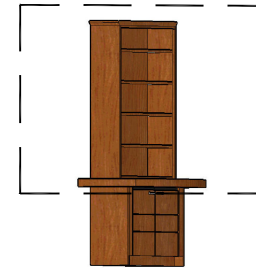

MILLWORK DRAWINGS - CONF RM BUILT-IN (BOTTOM)

Date: 05.15.2007
Scale: NONE

MW-20A

CONFERENCE ROOM BUILT-IN (TOP) PLAN VIEW

CONFERENCE ROOM BUILT-IN (TOP) PLAN VIEW

-MEDIUM CHERRY
WOOD FINISH

CONFERENCE ROOM BUILT-IN PLAN VIEW