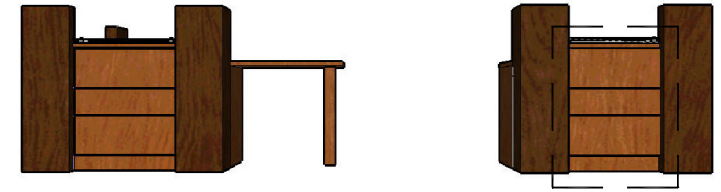

MILLWORK DRAWINGS - WORKSTATION - FRONT LEFT PANEL

Date: 05.15.2007

Scale: NONE

MW-17E

WORKSTATION FRONT RIGHT PANEL VIEW (FRONT, SIDE & REAR)

WORKSTATION FRONT RIGHT PANEL PLAN VIEW

MEDIUM CHERRY WOOD FINISH