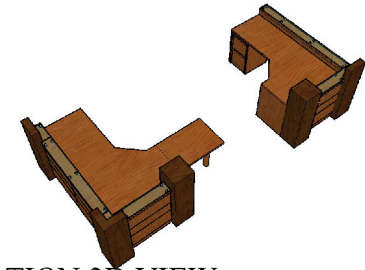

WORKSTATION 3D VIEW