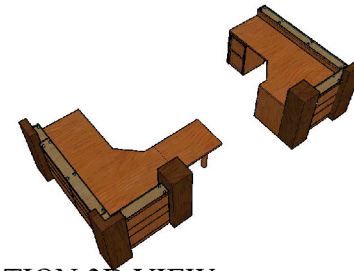

WORKSTATION 3D VIEW