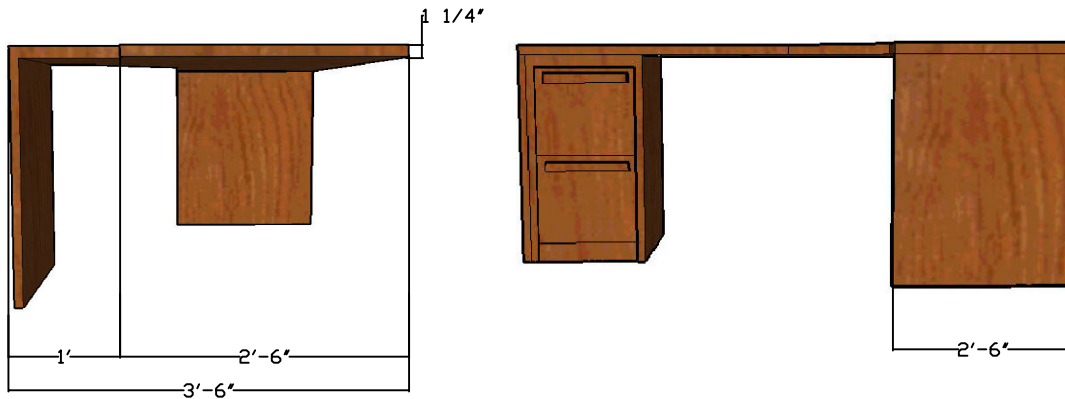

YURKO, SALVESEN & REMZ, P.C.

One Washington Mall, 11th Fl
Boston, MA 02108

MILLWORK DRAWINGS - WORKSTATION - DESKTOP (LEFT)

Date: 05.15.2007

Scale: NONE

MW-17H

WORKSTATION DESKTOP (RIGHT) VIEW (FRONT & INSIDE)