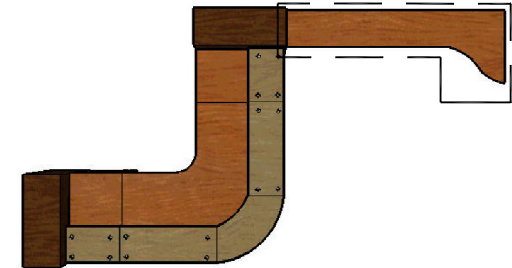

RECEPTION DESK PLAN VIEW