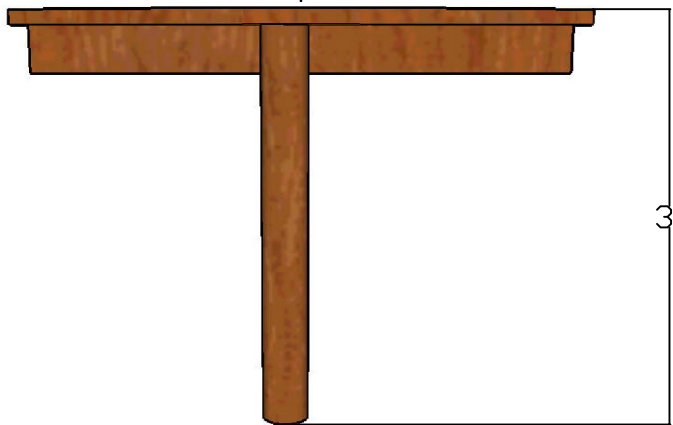

YURKO, SALVESEN & REMZ, P.C.

One Washington Mall, 11th Fl
 Boston, MA 02108

MILLWORK DRAWINGS - WORKSTATION - COUNTER (RIGHT)

Date: 05.15.2007
 Scale: NONE

MW-17J

COUNTER @ CONF RM DOOR VIEW (FRONT & INSIDE)