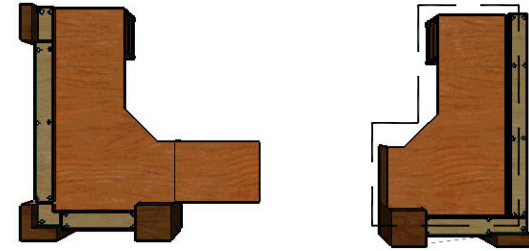

WORKSTATION PLAN VIEW