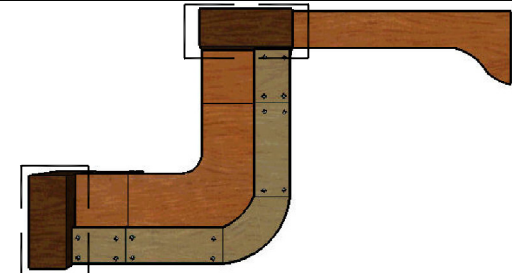

RECEPTION DESK PLAN VIEW