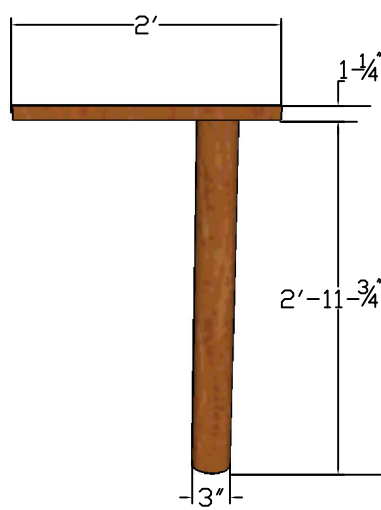

One Washington Mall, 11th Fl
Boston, MA 02108

MILLWORK DRAWINGS - RECEPTION DESK TOWERS

Date: 05.15.2007

Scale: NONE

MW-16B

LEGE FRONT VIEW

LEGE SIDE VIEW

LEGE PLAN VIEW