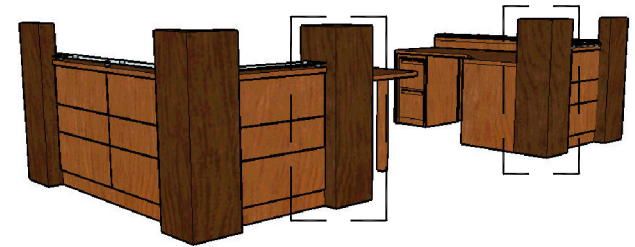

One Washington Mall, 11th Fl
Boston, MA 02108

MILLWORK DRAWINGS - WORKSTATION - SIDE TOWER

Date: 05.15.2007
Scale: NONE

MW-17C

SQUARE TOWER SIDE VIEW

SQUARE TOWER PLAN VIEW

MAHOGANY WOOD FINISH

WORKSTATION 3D VIEW