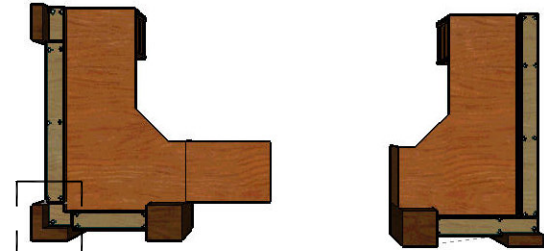

WORKSTATION PLAN VIEW