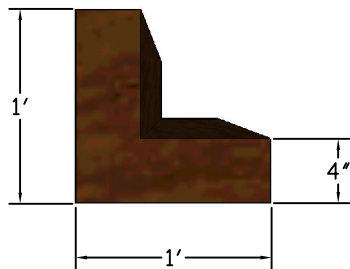

CORNER TOWER PLAN VIEW

MAHOGANY WOOD FINISH