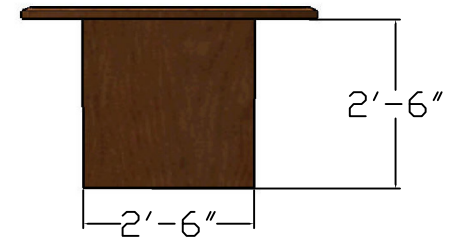

One Washington Mall, 11th Fl
Boston, MA 02108

MILLWORK DRAWINGS - COUNTER @ CONF RM DOOR

Date: 05.15.2007
Scale: NONE

MW-18

CONFERENCE ROOM TABLE (FRONT)

CONFERENCE ROOM TABLE (SIDE)

MEDIUM CHERRY FINISH

MAHOGANY WOOD FINISH (INLAY)