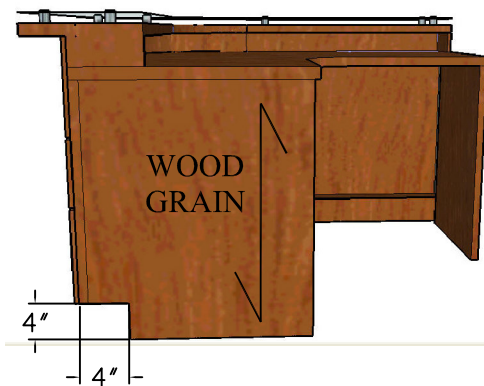

One Washington Mall, 11th Fl
Boston, MA 02108

MILLWORK DRAWINGS - RECEPTION DESK PEDESTAL

Date: 05.15.2007

Scale: NONE

MW-16D

MIDDLE SIDE VIEW (FRONT)

MIDDLE SIDE VIEW (REAR)

RECEPTION DESK 3D VIEW