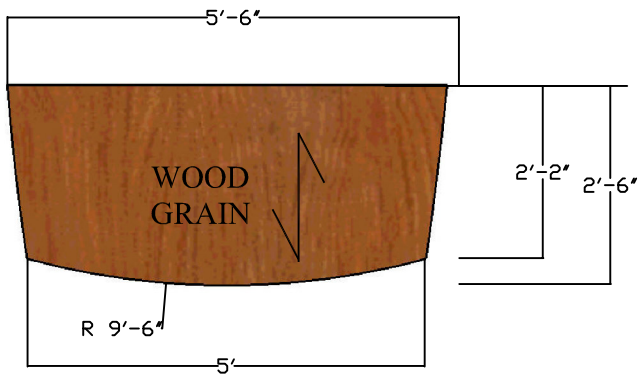

Date: 05.15.2007

Scale: NONE

MW-20

CONFERENCE ROOM BUILT-IN (BOTTOM) FRONT & SIDE VIEW

CONFERENCE ROOM BUILT-IN PLAN VIEW

CONFERENCE ROOM BUILT-IN 3D VIEW

CONFERENCE ROOM BUILT-IN (BOTTOM) PLAN VIEW

-MEDIUM CHERRY
WOOD FINISH