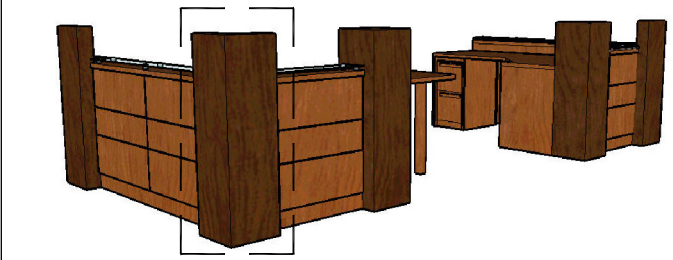

YURKO, SALVESEN & REMZ, P.C.

One Washington Mall, 11th Fl
 Boston, MA 02108

MILLWORK DRAWINGS - WORKSTATION PLAN

Date: 05.15.2007

Scale: NONE

MW-17A

CORNER TOWER SIDE VIEW

CORNER TOWER FRONT VIEW