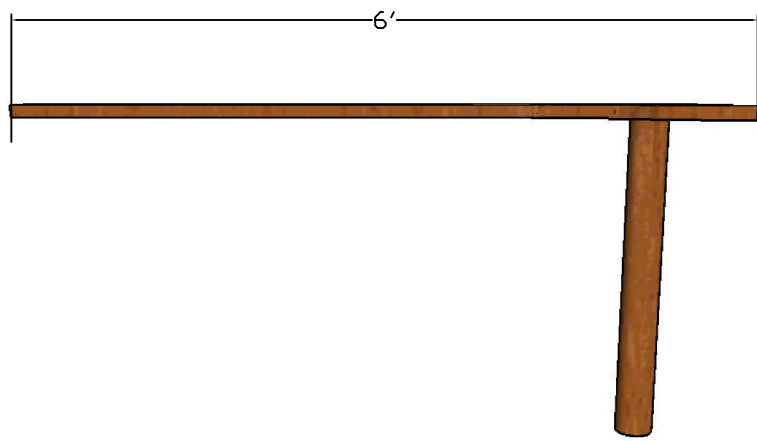

One Washington Mall, 11th Fl
Boston, MA 02108

MILLWORK DRAWINGS - RECEPTION DESK TOWERS

Date: 05.15.2007

Scale: NONE

MW-16B

LEGE FRONT VIEW

LEGE SIDE VIEW

LEGE PLAN VIEW