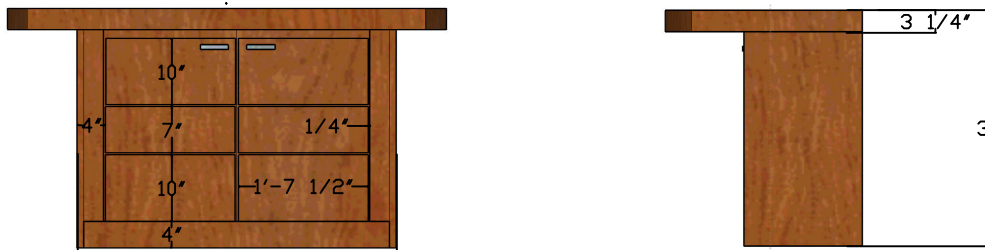

CONFERENCE ROOM BUILT-IN (BOTTOM) FRONT & SIDE VIEW