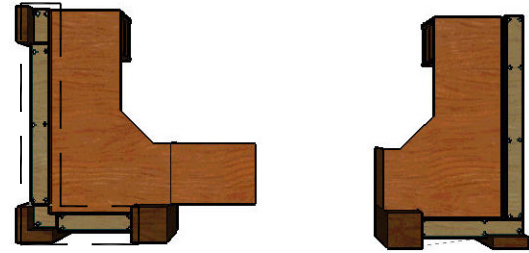

WORKSTATION PLAN VIEW