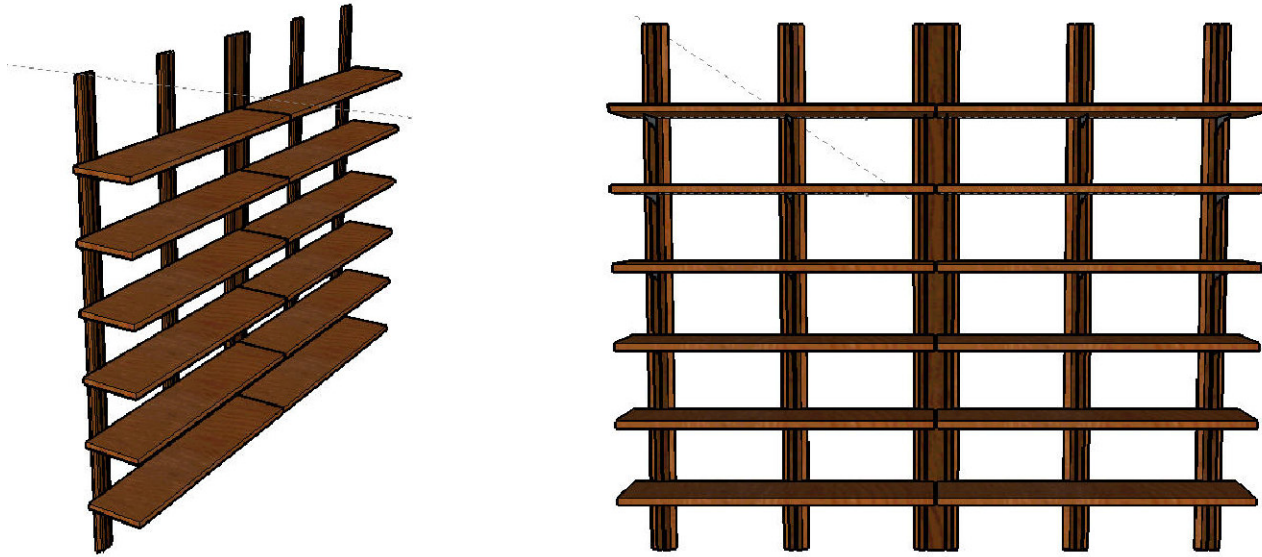

MILLWORK DRAWINGS - CONF RM BUILT-IN (TOP)

Date: 05.15.2007

Scale: NONE

MW-20B

LIBRARY SHELVES & STANDARDS - 3D & FRONT VIEW

LIBRARY SHELVES & STANDARDS - PLAN VIEW

FAD studios
 135 Mishawum Rd
 Woburn, MA 01801
 781.281.1777 (tel)
 781.281.1660 (fax)
 fadstudios.com