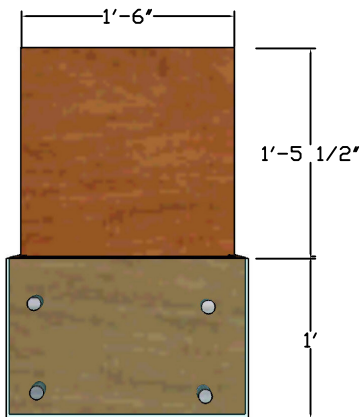

One Washington Mall, 11th Fl
Boston, MA 02108

MILLWORK DRAWINGS - RECEPTION DESK LEDGE

Date: 05.15.2007
Scale: NONE

MW-16C

PEDESTAL FRONT & REAR VIEW

PEDESTAL SIDE VIEW

RECEPTION DESK 3D VIEW

RECEPTION DESK PLAN VIEW