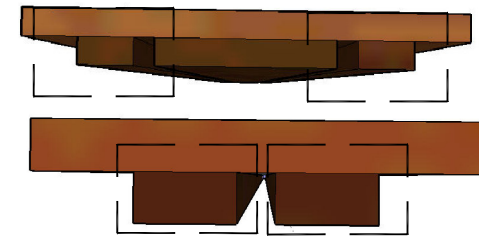

LIBRARY SNGL /DBL TANDARD PLAN VIEW