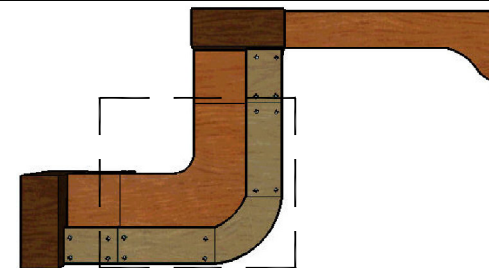

One Washington Mall, 11th Fl
Boston, MA 02108

MILLWORK DRAWINGS - RECEPTION DESK PEDESTAL

Date: 05.15.2007

Scale: NONE

MW-16D

MIDDLE SIDE VIEW (FRONT)

MIDDLE SIDE VIEW (REAR)

RECEPTION DESK 3D VIEW