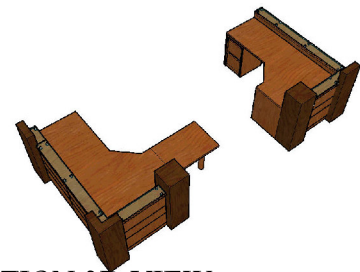

WORKSTATION 3D VIEW