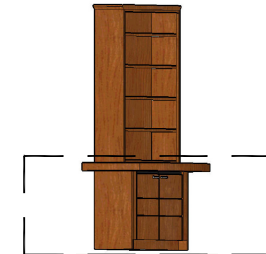

Date: 05.15.2007

Scale: NONE

MW-20

CONFERENCE ROOM BUILT-IN (BOTTOM) FRONT & SIDE VIEW

CONFERENCE ROOM BUILT-IN PLAN VIEW

CONFERENCE ROOM BUILT-IN 3D VIEW

CONFERENCE ROOM BUILT-IN (BOTTOM) PLAN VIEW

-MEDIUM CHERRY
WOOD FINISH