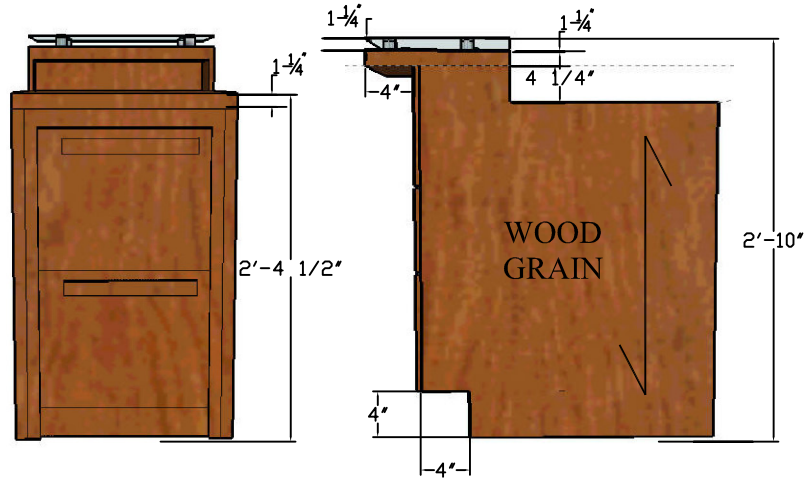

One Washington Mall, 11th Fl
Boston, MA 02108

MILLWORK DRAWINGS - RECEPTION DESK LEDGE

Date: 05.15.2007
Scale: NONE

MW-16C

PEDESTAL FRONT & REAR VIEW

PEDESTAL SIDE VIEW

RECEPTION DESK 3D VIEW

RECEPTION DESK PLAN VIEW