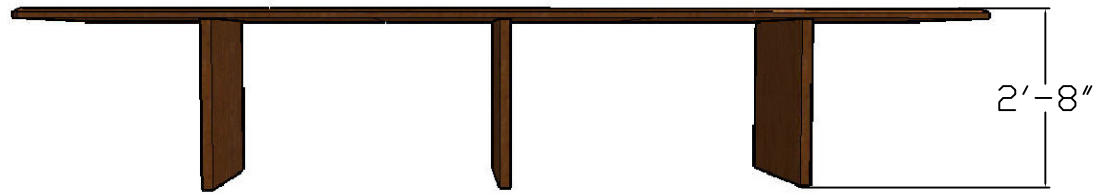

One Washington Mall, 11th Fl
Boston, MA 02108

MILLWORK DRAWINGS - COUNTER @ CONF RM DOOR

Date: 05.15.2007
Scale: NONE

MW-18

CONFERENCE ROOM TABLE (FRONT)

CONFERENCE ROOM TABLE (SIDE)

MEDIUM CHERRY FINISH

MAHOGANY WOOD FINISH (INLAY)