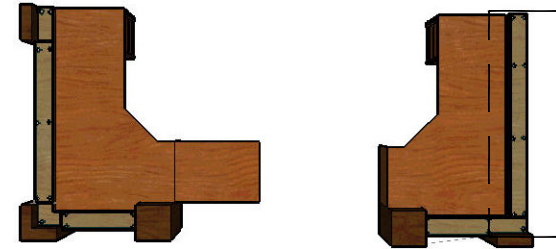

WORKSTATION PLAN VIEW