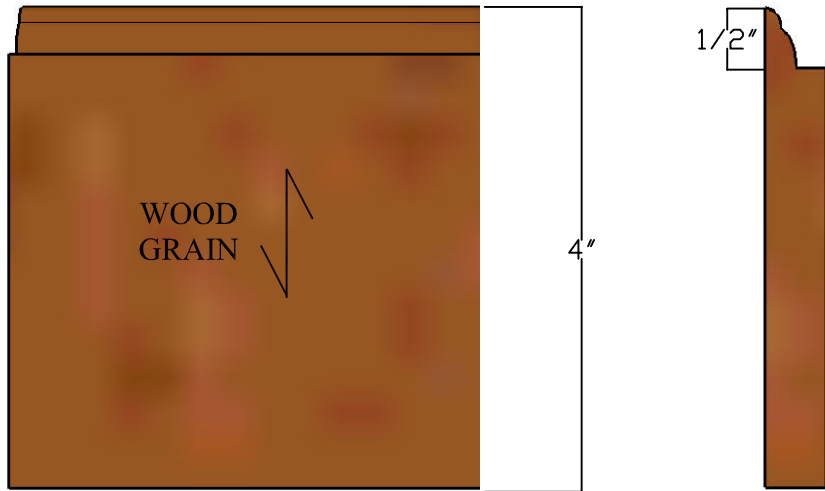

YURKO, SALVESEN & REMZ, P.C.

One Washington Mall, 11th Fl
Boston, MA 02108

MILLWORK DRAWINGS - LIBRARY STANDARD TRIM

Date: 05.15.2007

Scale: NONE

MW-21G

WOOD BASE FRONT & SIDE VIEW

WOOD BASE LINEAR QUANTITIES