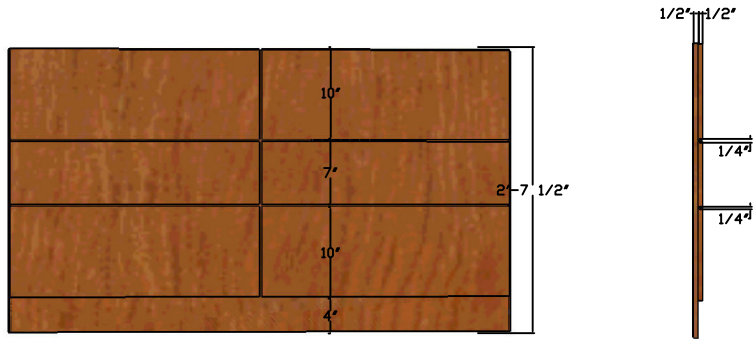

MILLWORK DRAWINGS - WORKSTATION FRONT RIGHT PANEL

Date: 05.15.2007

Scale: NONE

MW-17F

WORKSTATION LEFT SIDE PANEL VIEW (REAR)

WORKSTATION LEFT SIDE PANEL VIEW (FRONT, SIDE)

WORKSTATION LEFT SIDE PANEL PLAN VIEW