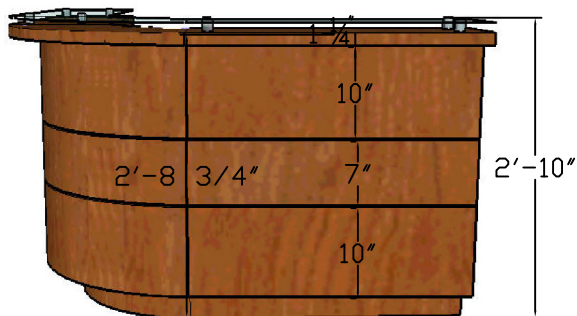

One Washington Mall, 11th Fl
Boston, MA 02108

MILLWORK DRAWINGS - RECEPTION DESK PEDESTAL

Date: 05.15.2007

Scale: NONE

MW-16D

MIDDLE SIDE VIEW (FRONT)

MIDDLE SIDE VIEW (REAR)

RECEPTION DESK 3D VIEW