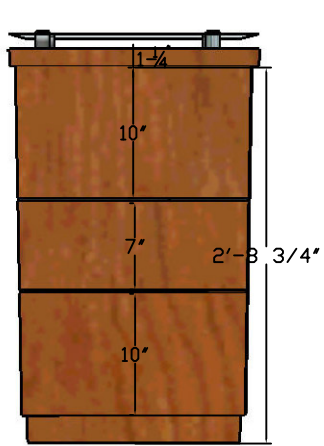

MEDIUM CHERRY
WOOD FINISH

FAD studios
135 Mishawum Rd
Woburn, MA 01801
781.281.1777 (tel)
781.281.1660 (fax)
fadstudios.com

YURKO, SALVESEN & REMZ, P.C.

One Washington Mall, 11th Fl
Boston, MA 02108

MILLWORK DRAWINGS - RECEPTION DESK PEDESTAL

Date: 05.15.2007

Scale: NONE

MW-16D