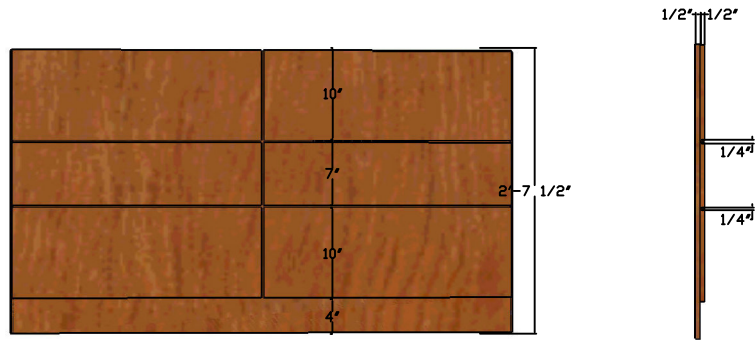

One Washington Mall, 11th Fl
Boston, MA 02108

MILLWORK DRAWINGS - WORKSTATION - LEFT SIDE PANEL

Date: 05.15.2007
Scale: NONE

MW-17G

WORKSTATION RIGHT SIDE PANEL VIEW (REAR)

WORKSTATION RIGHT SIDE PANEL VIEW (FRONT, SIDE)