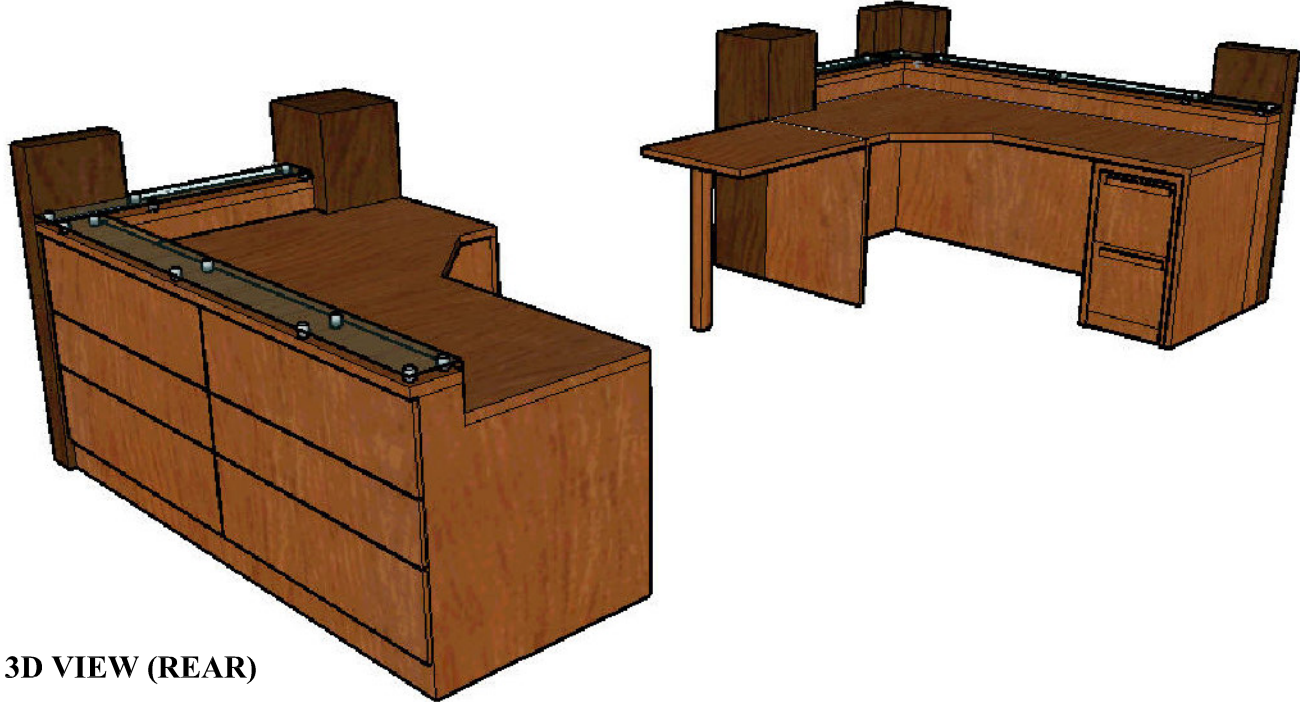

One Washington Mall, 11th Fl
Boston, MA 02108

MILLWORK DRAWINGS - RECEPTION DESK MIDDLE

Date: 05.15.2007

Scale: NONE

MW-16E

WORKSTATION 3D VIEW (FRONT)

WORKSTATION 3D VIEW (REAR)

FAD studios
 135 Mishawum Rd
 Woburn, MA 01801
 781.281.1777 (tel)
 781.281.1660 (fax)
 fadstudios.com