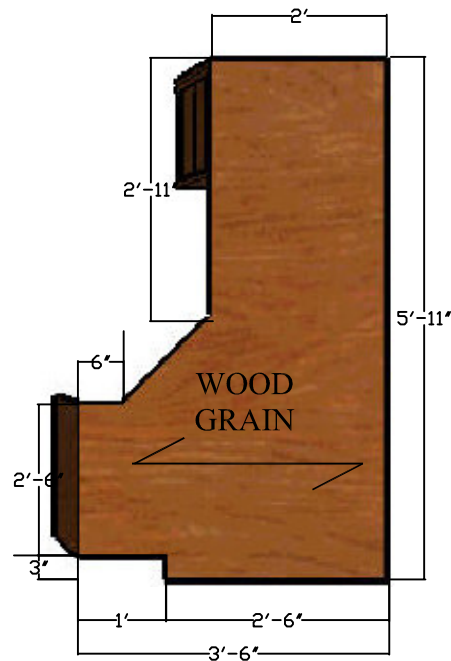

YURKO, SALVESEN & REMZ, P.C.

One Washington Mall, 11th Fl
Boston, MA 02108

MILLWORK DRAWINGS - WORKSTATION - DESKTOP (LEFT)

Date: 05.15.2007
Scale: NONE

MW-171

WORKSTATION DESKTOP (RIGHT) VIEW (FRONT & INSIDE)