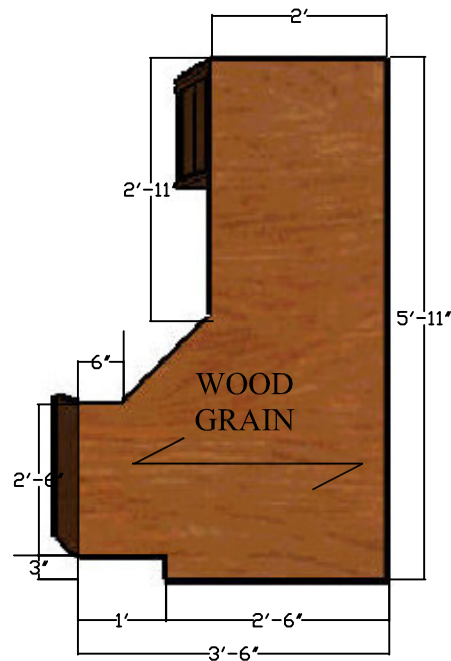

YURKO, SALVESEN & REMZ, P.C.

One Washington Mall, 11th Fl
Boston, MA 02108

MILLWORK DRAWINGS - WORKSTATION - DESKTOP (LEFT)

Date: 05.15.2007

Scale: NONE

MW-17H

WORKSTATION DESKTOP (RIGHT) VIEW (FRONT & INSIDE)