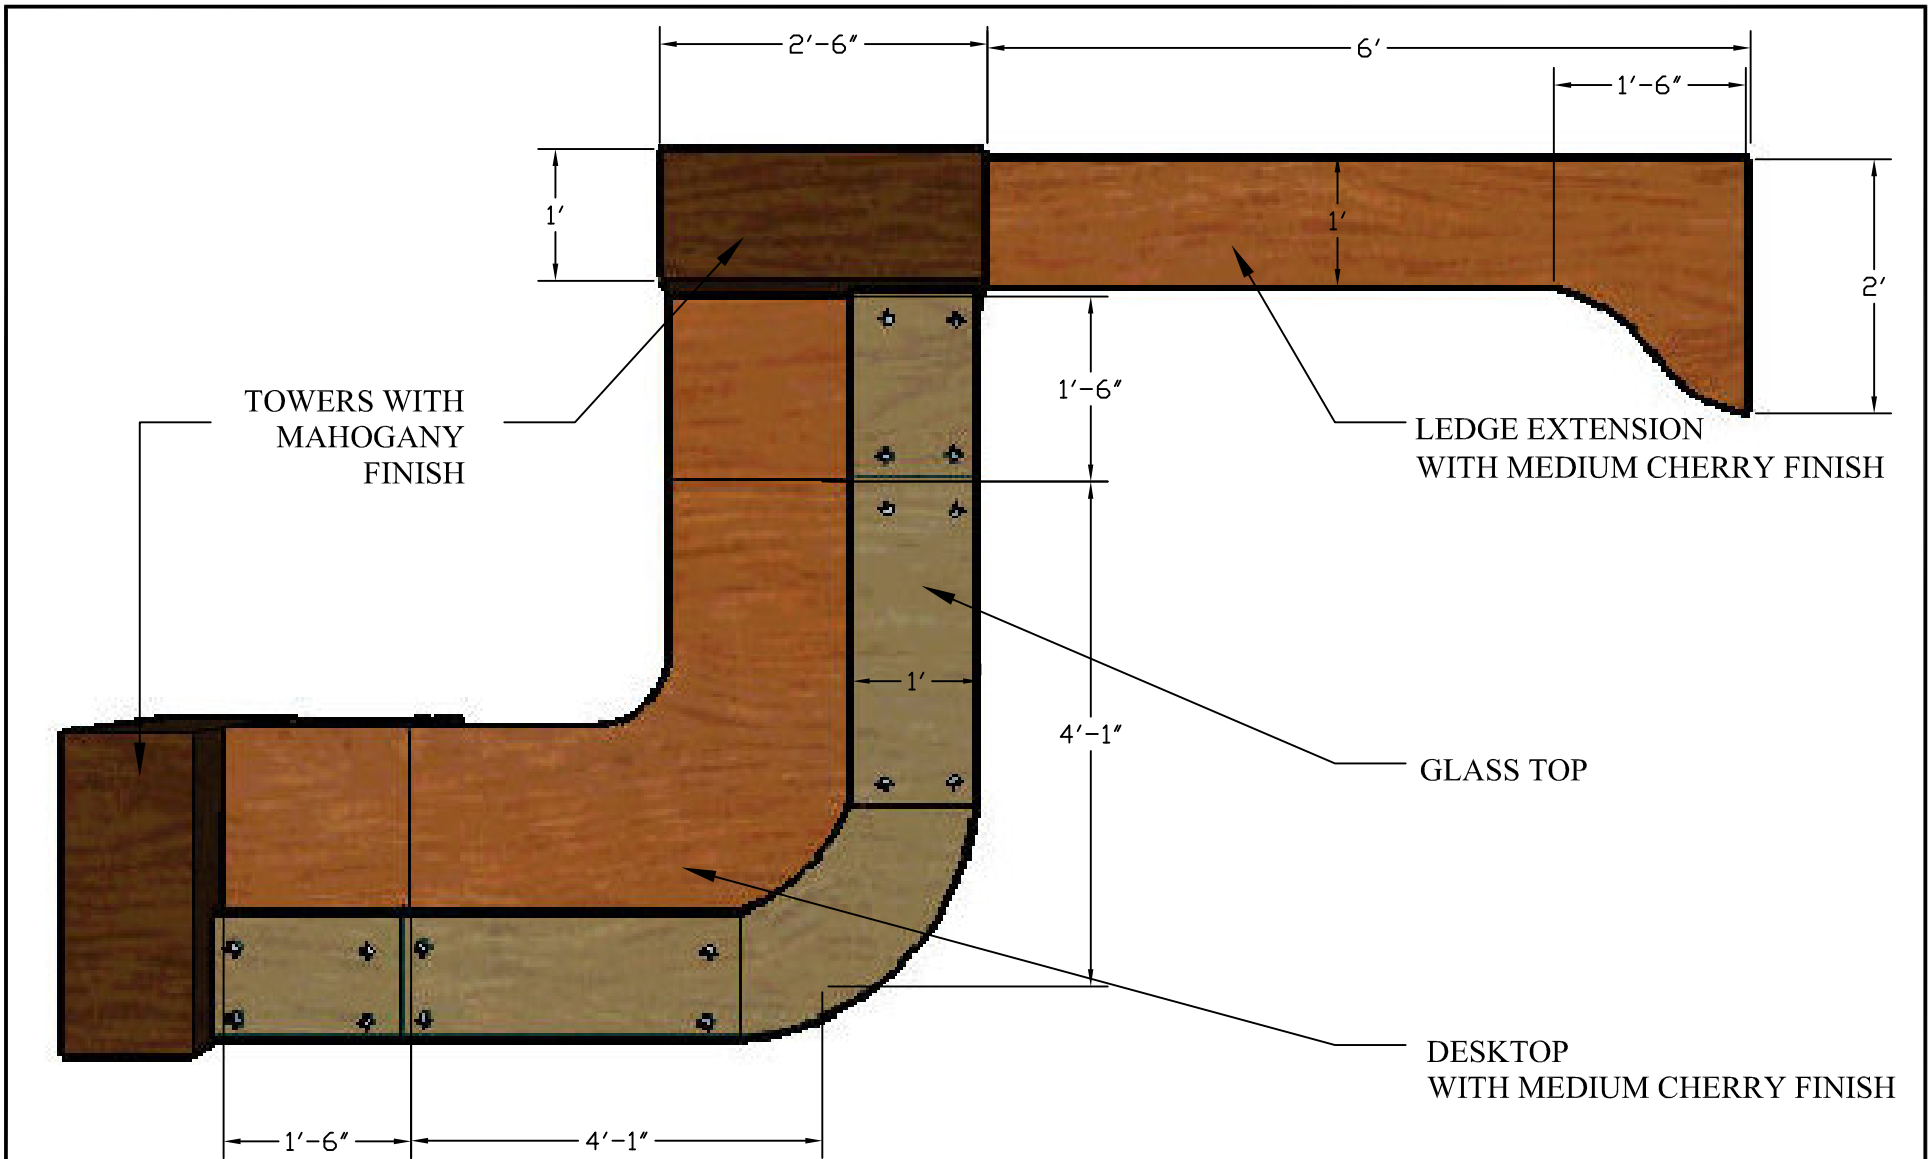

RECEPTION DESK PLAN

FAD studios
135 Mishawum Rd
Woburn, MA 01801
781.281.1777 (tel)
781.281.1660 (fax)
fadstudios.com

YURKO, SALVESEN & REMZ, P.C.

One Washington Mall, 11th Fl
Boston, MA 02108

MILLWORK DRAWINGS - RECEPTION DESK PLAN

Date: 05.15.2007

Scale: NONE

MW-16A