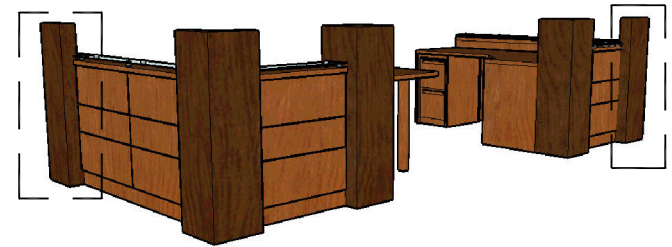

WORKSTATION 3D VIEW