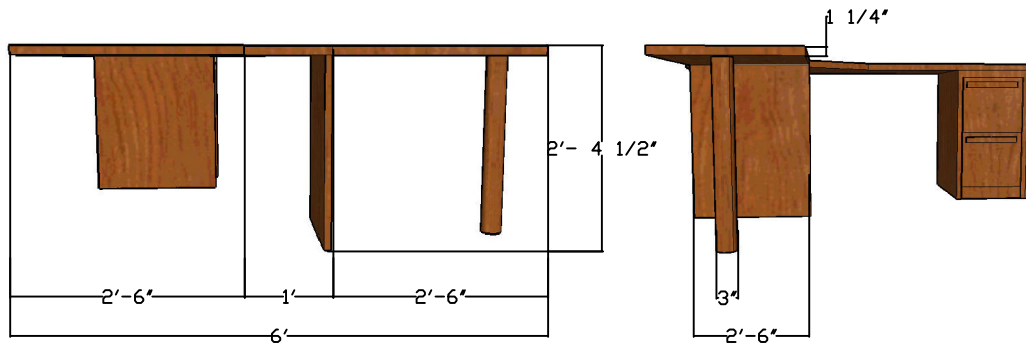

WORKSTATION DESKTOP (LEFT) VIEW (FRONT & INSIDE)