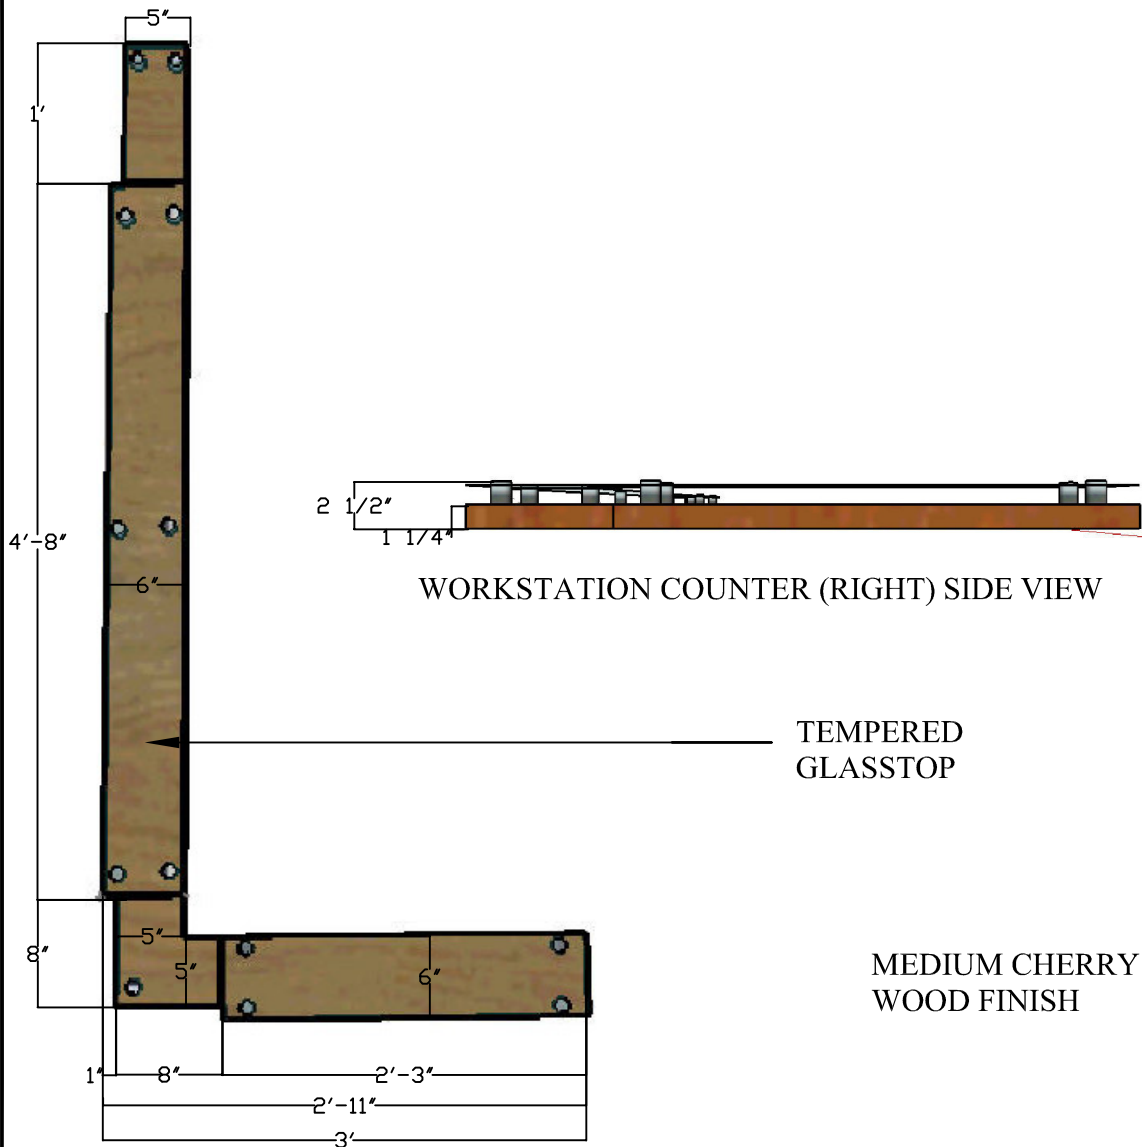

YURKO, SALVESEN & REMZ, P.C.

One Washington Mall, 11th Fl
Boston, MA 02108

MILLWORK DRAWINGS - WORKSTATION - DESKTOP (RIGHT)

Date: 05.15.2007

Scale: NONE

MW-171(2)

WORKSTATION COUNTER (RIGHT) SIDE VIEW

WORKSTATION COUNTER (RIGHT) PLAN VIEW