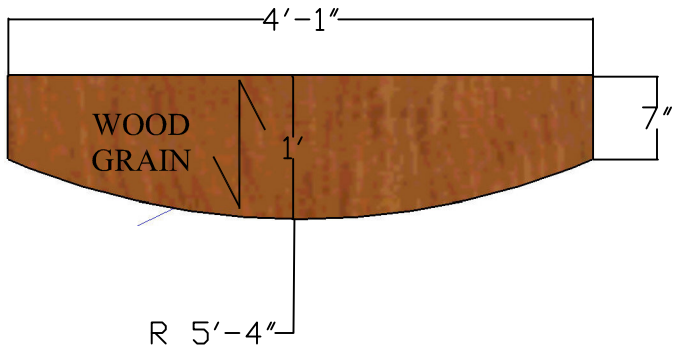

YURKO, SALVESEN & REMZ, P.C.

One Washington Mall, 11th Fl
 Boston, MA 02108

MILLWORK DRAWINGS - WORKSTATION - COUNTER (RIGHT)

Date: 05.15.2007
 Scale: NONE

MW-17J

COUNTER @ CONF RM DOOR VIEW (FRONT & INSIDE)