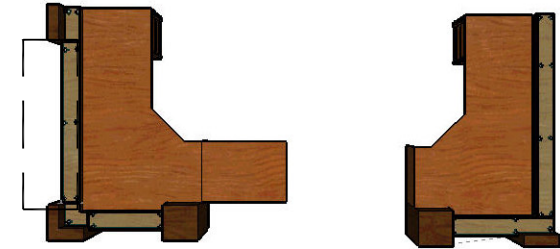

WORKSTATION PLAN VIEW