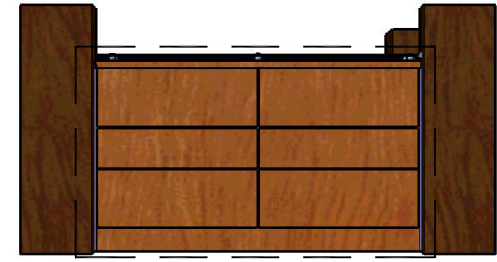

MILLWORK DRAWINGS - WORKSTATION FRONT RIGHT PANEL

Date: 05.15.2007

Scale: NONE

MW-17F

WORKSTATION LEFT SIDE PANEL VIEW (REAR)

WORKSTATION LEFT SIDE PANEL VIEW (FRONT, SIDE)

WORKSTATION LEFT SIDE PANEL PLAN VIEW