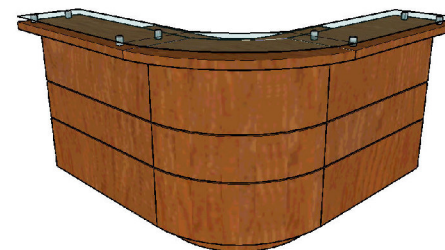

MIDDLE SECTION 3D VIEW (FRONT & BACK)

FAD studios
135 Mishawum Rd
Woburn, MA 01801
781.281.1777 (tel)
781.281.1660 (fax)
fadstudios.com

YURKO, SALVESEN & REMZ, P.C.

One Washington Mall, 11th Fl
Boston, MA 02108

MILLWORK DRAWINGS - RECEPTION DESK MIDDLE

Date: 05.15.2007

Scale: NONE

MW-16E