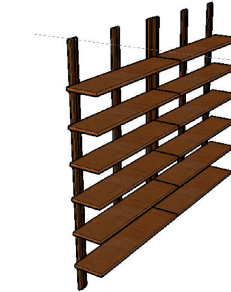

YURKO, SALVESEN & REMZ, P.C.

One Washington Mall, 11th Fl
 Boston, MA 02108

MILLWORK DRAWINGS - LIBRARY SHELVES & STANDARDS

Date: 05.15.2007
 Scale: NONE

MW-21

LIBRARY SHELF QUANTITY = 30

CONFERENCE ROOM BUILT-IN PLAN VIEW