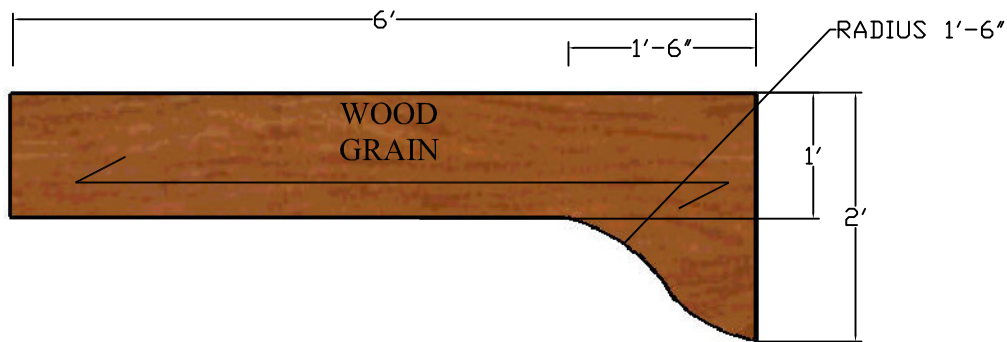

One Washington Mall, 11th Fl
Boston, MA 02108

MILLWORK DRAWINGS - RECEPTION DESK TOWERS

Date: 05.15.2007

Scale: NONE

MW-16B

LEGE FRONT VIEW

LEGE SIDE VIEW

LEGE PLAN VIEW