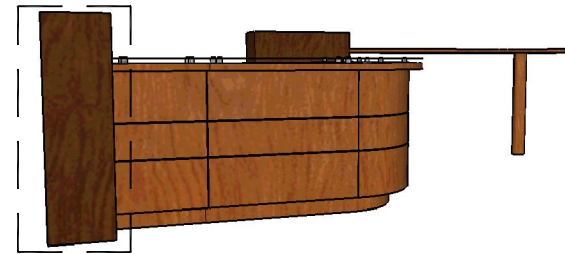

RECEPTION DESK 3D VIEW