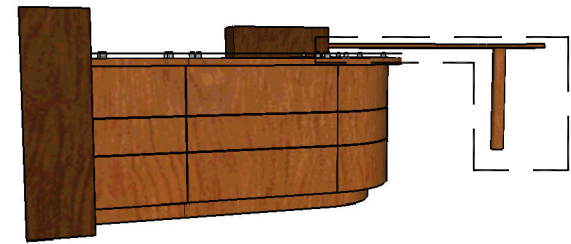

RECEPTION DESK 3D VIEW