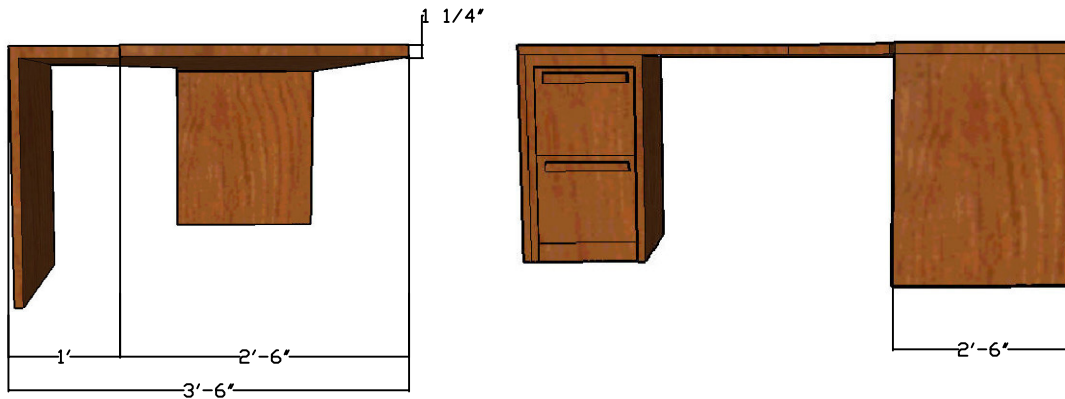

WORKSTATION DESKTOP (RIGHT) VIEW (FRONT & INSIDE)