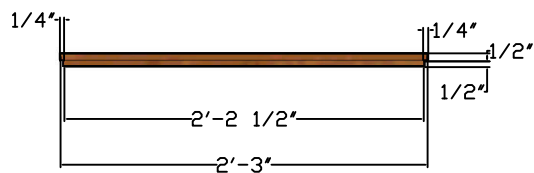

MILLWORK DRAWINGS - WORKSTATION - SQUARE TOWER

Date: 05.15.2007
 Scale: NONE

MW-17D

WORKSTATION 3D VIEW

WORKSTATION FRONT LEFT PANEL VIEW (FRONT, SIDE & REAR)

MEDIUM CHERRY WOOD FINISH

WORKSTATION FRONT LEFT PANEL PLAN VIEW