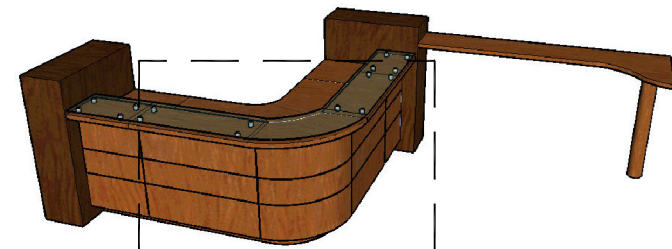

One Washington Mall, 11th Fl
Boston, MA 02108

MILLWORK DRAWINGS - RECEPTION DESK PEDESTAL

Date: 05.15.2007

Scale: NONE

MW-16D

MIDDLE SIDE VIEW (FRONT)

MIDDLE SIDE VIEW (REAR)

RECEPTION DESK 3D VIEW