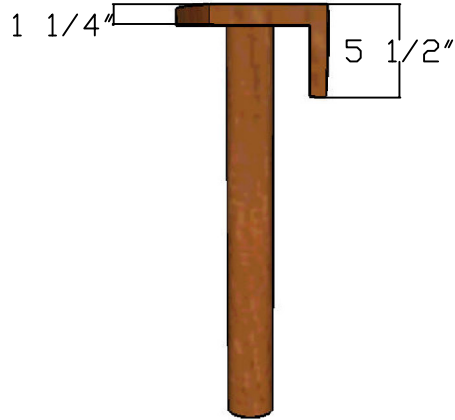

YURKO, SALVESEN & REMZ, P.C.

One Washington Mall, 11th Fl
 Boston, MA 02108

MILLWORK DRAWINGS - WORKSTATION - COUNTER (RIGHT)

Date: 05.15.2007
 Scale: NONE

MW-17J

COUNTER @ CONF RM DOOR VIEW (FRONT & INSIDE)