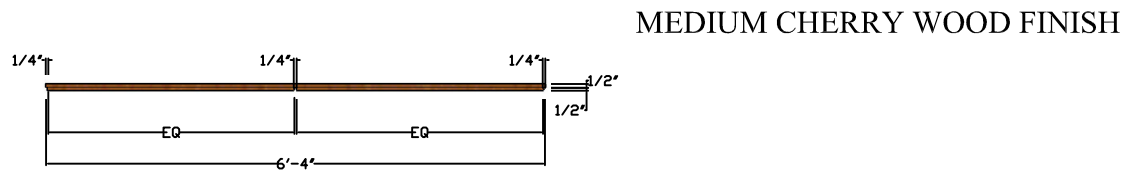

One Washington Mall, 11th Fl
Boston, MA 02108

MILLWORK DRAWINGS - WORKSTATION - LEFT SIDE PANEL

Date: 05.15.2007
Scale: NONE

MW-17G

WORKSTATION RIGHT SIDE PANEL VIEW (REAR)

WORKSTATION RIGHT SIDE PANEL VIEW (FRONT, SIDE)