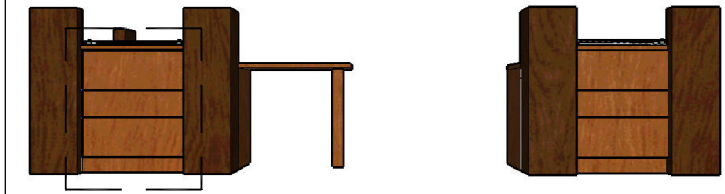

WORKSTATION FRONT LEFT PANEL VIEW (FRONT, SIDE & REAR)