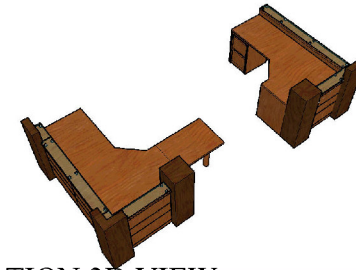

WORKSTATION 3D VIEW