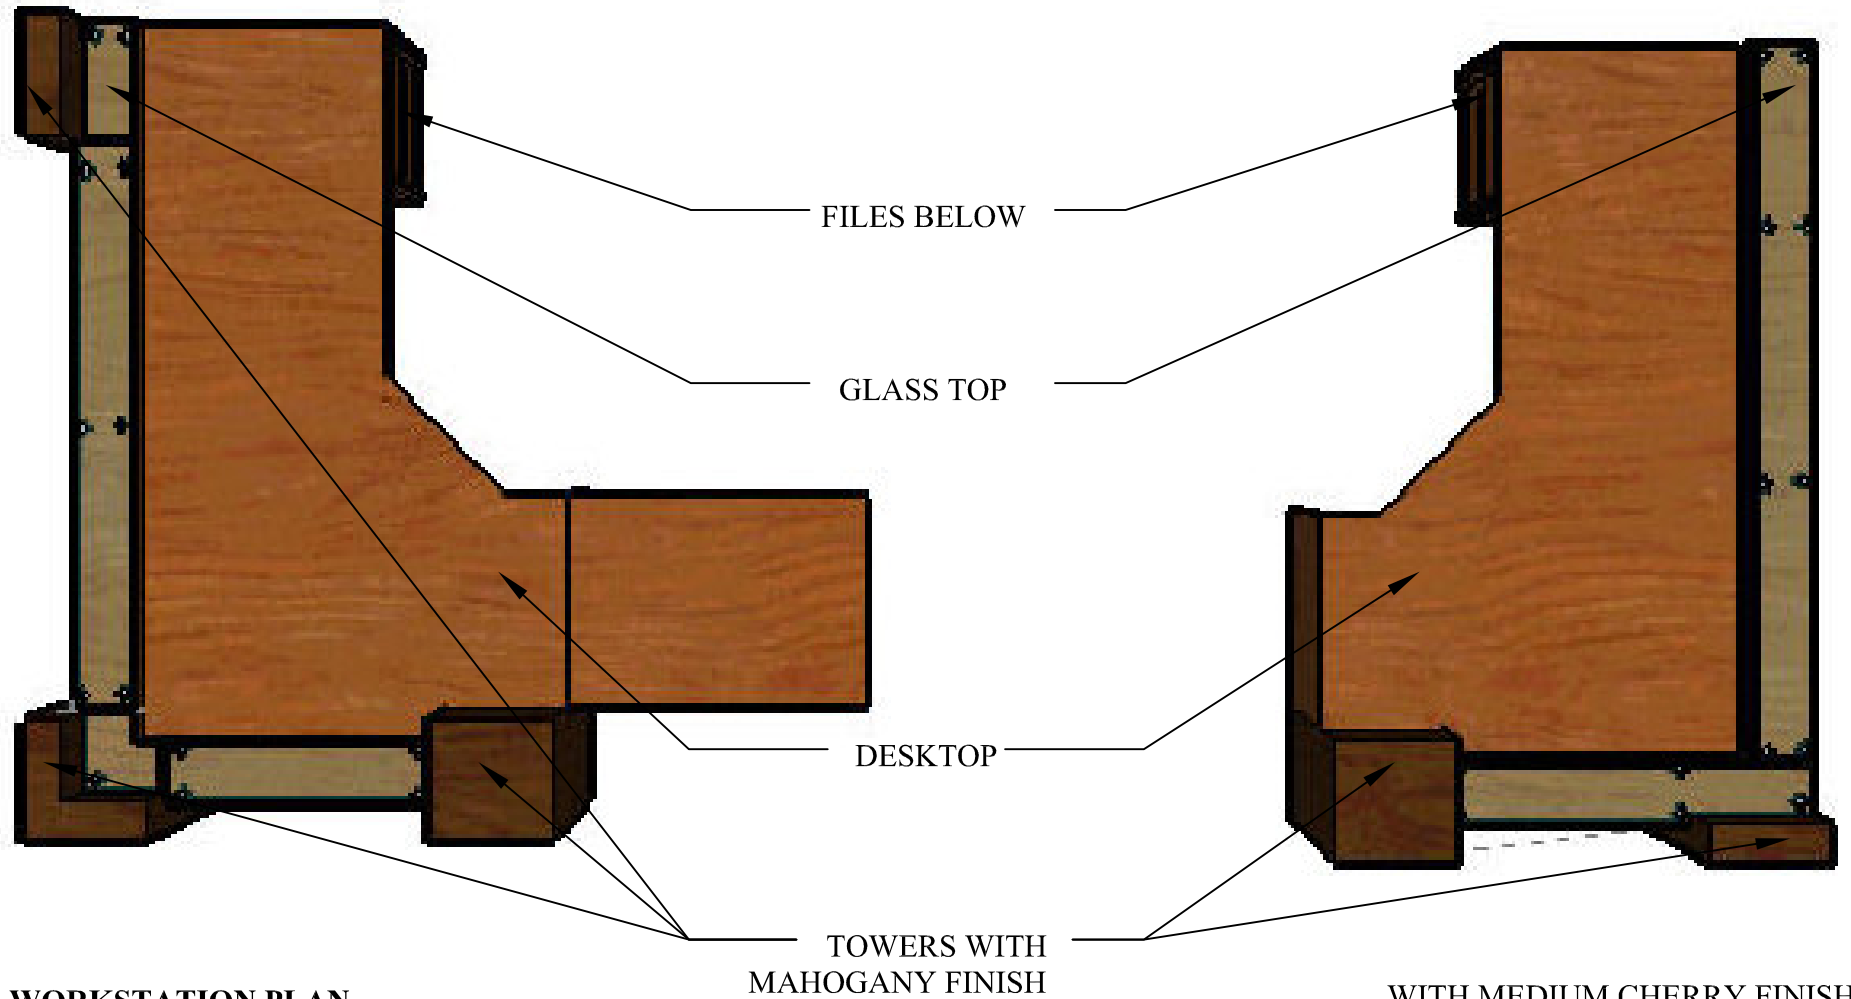

FAD studios
135 Mishawum Rd
Woburn, MA 01801
781.281.1777 (tel)
781.281.1660 (fax)
fadstudios.com

YURKO, SALVESEN & REMZ, P.C.

One Washington Mall, 11th Fl
Boston, MA 02108

MILLWORK DRAWINGS - WORKSTATION PLAN

Date: 05.15.2007

Scale: NONE

MW-17A