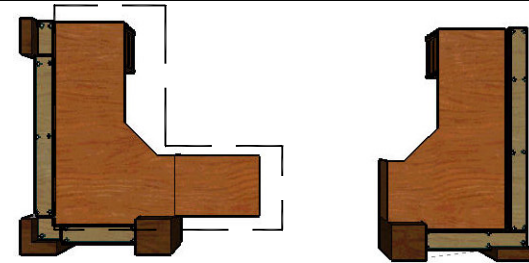

WORKSTATION PLAN VIEW