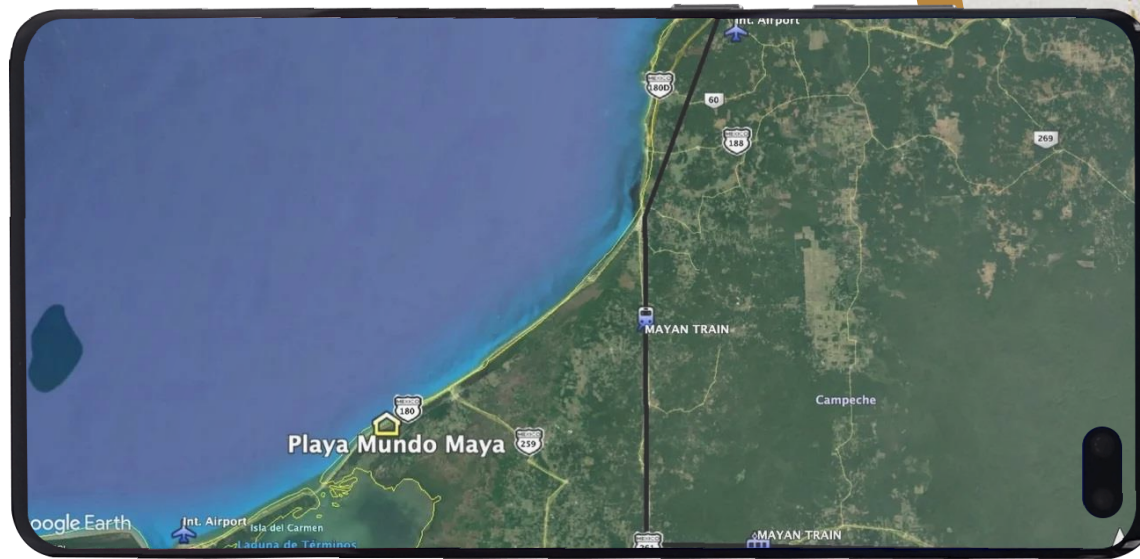

# Playa Mundo Maya

# Sustainable Beach Holiday Destination Playa Mundo Maya

 Located in Isla Aguada,  
Campeche

## PLAYA MUNDO MAYA

With white sandy beaches, cenotes, dolphins in the lagoon, tours of the mangroves, and access to a number of Mayan sites and natural wonders, a new collection of sustainable Eco-Hotel Resorts are coming to Isla Aguada, Campeche. Playa Mundo Maya will be a haven focused on eco-tourism...

# Prime Oceanfront Land

The hotel development lots starting from 20 meters up to 800 meters wide on the oceanfront

And are 500 meters deep ending to a lagoon in the back part of the lot.

All the land plots have a prime white sandy beach and the services near to connect. Commercial and residential lots available.